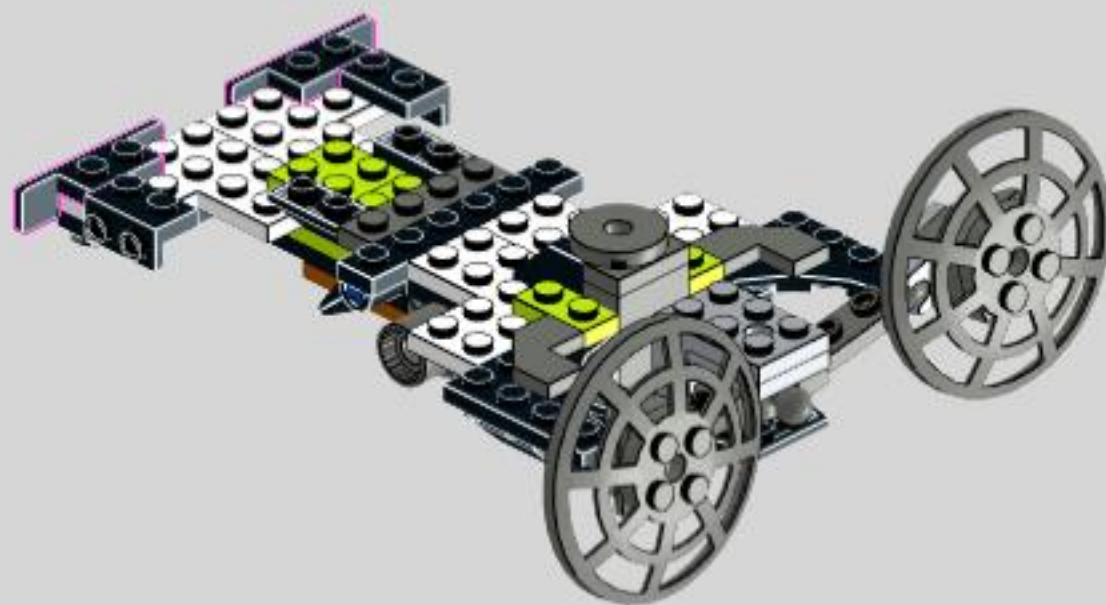

# NEXO REXO

Lego 72003 alternative build  
MOC by dorian\_bricktron  
2018

2

This represents your dinosaur. You don't need this plate.

3

front

rear

4

22

23

24

25

26

27

28

29