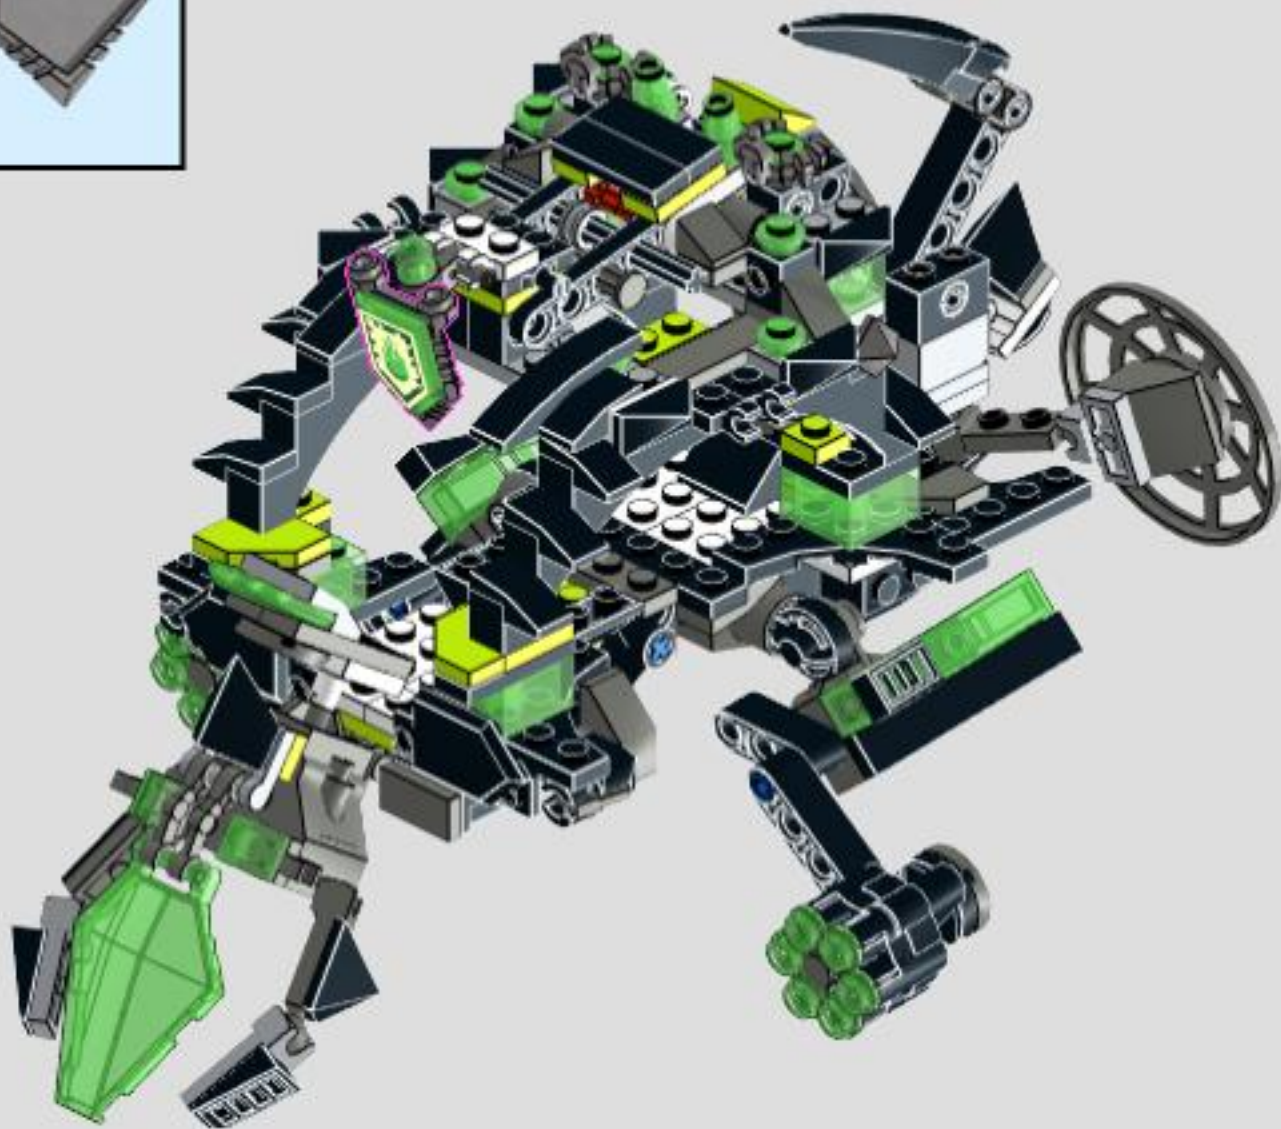

# NEXO REXO

Lego 72003 alternative build  
MOC by dorian\_bricktron  
2018

2

This represents your dinosaur. You don't need this plate.

3

front

rear

4

75

81

83

85

87

89

91

93

96

← This represents the small transparent green nexo knights flame piece ;)

Add some stuff