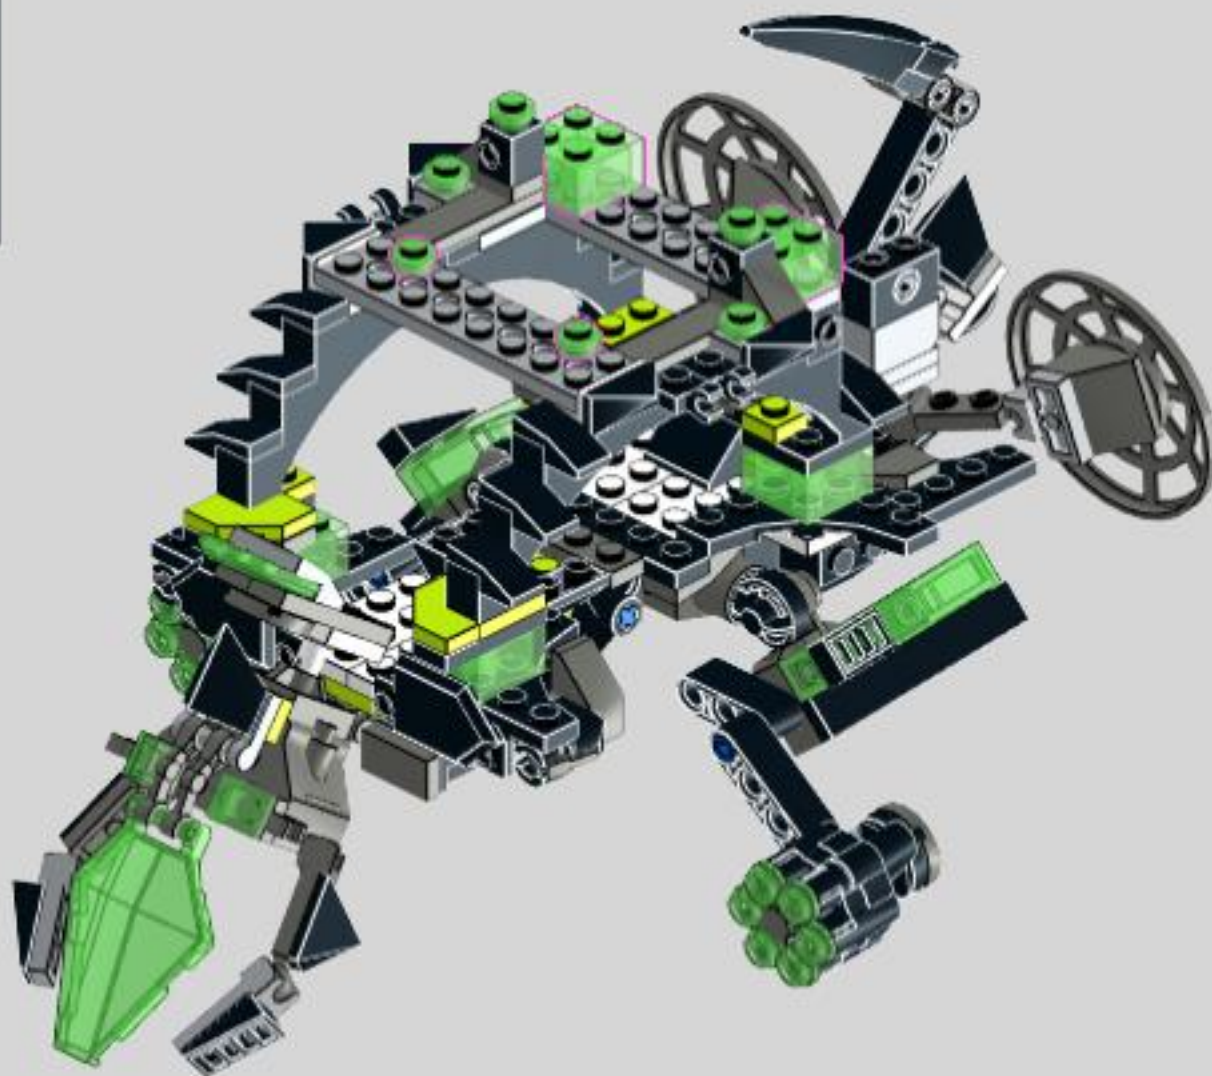

# NEXO REXO

Lego 72003 alternative build  
MOC by dorian\_bricktron  
2018

2

This represents your dinosaur. You don't need this plate.

3

front

rear

4

65

66

67

68

70

71

73

74

75

81

83

85

87

89

91

93