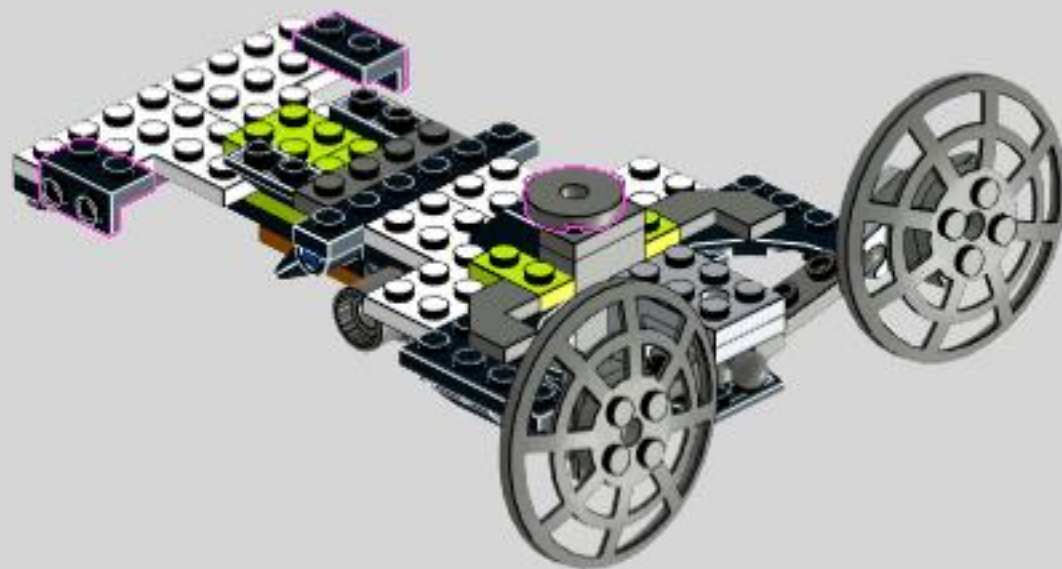

# NEXO REXO

Lego 72003 alternative build  
MOC by dorian\_bricktron  
2018

2

This represents your dinosaur. You don't need this plate.

3

front

rear

4

22

23

24

25

26

27

28

29