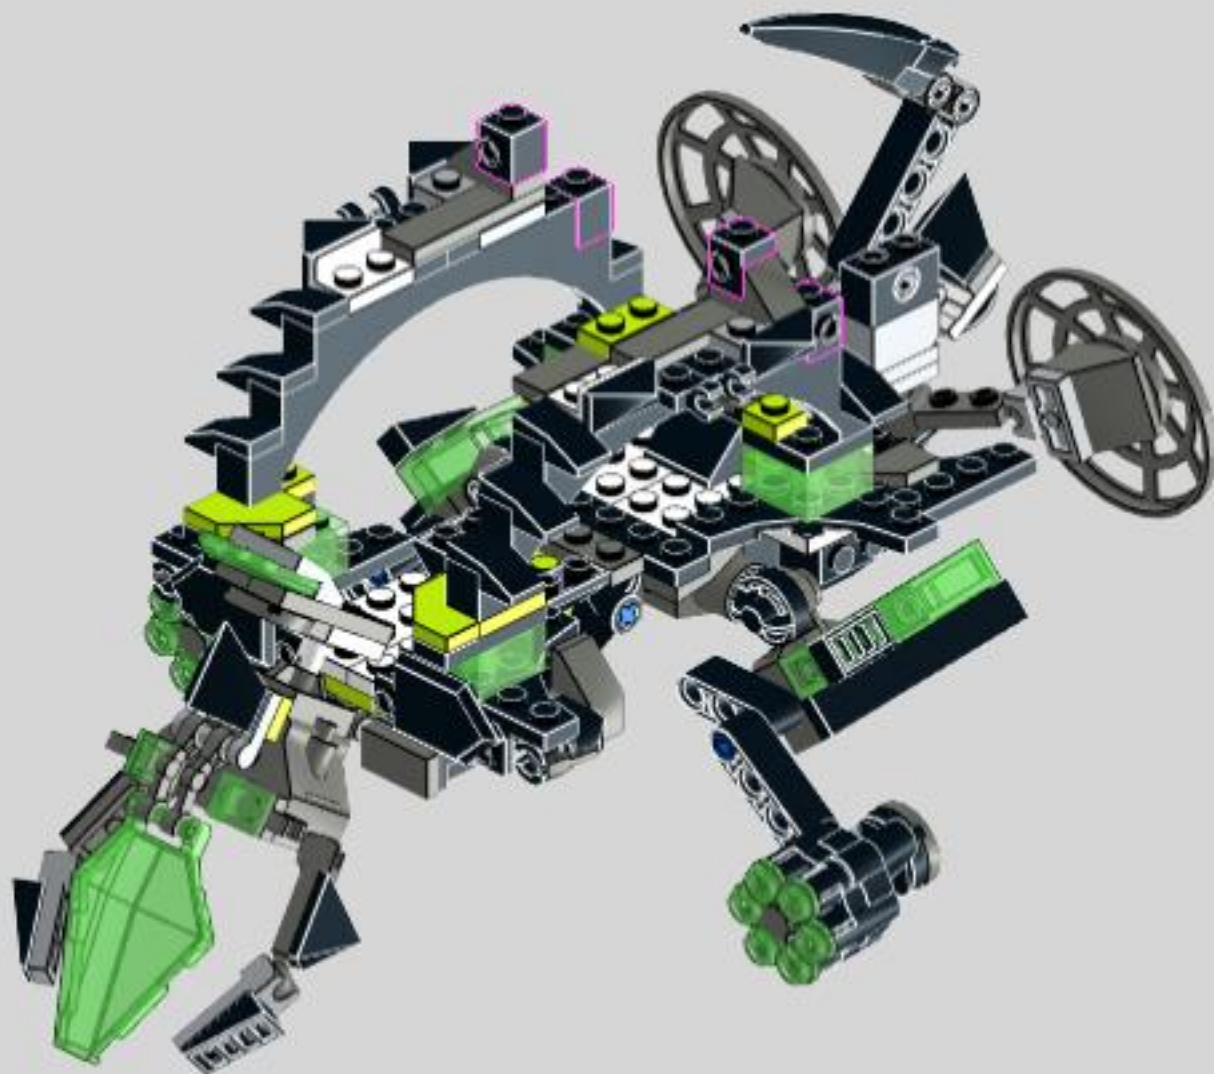

# NEXO REXO

Lego 72003 alternative build  
MOC by dorian\_bricktron  
2018

2

This represents your dinosaur. You don't need this plate.

3

front

rear

4

65

66

67

68

70

71

73

74

75

81

83

85

87

89

91

93