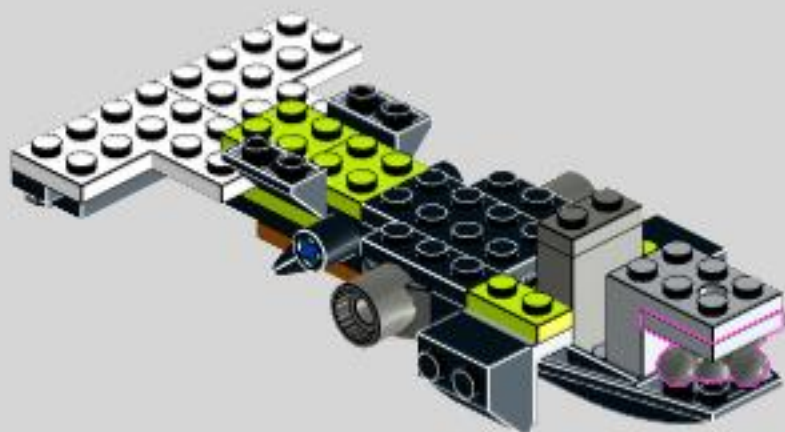

# NEXO REXO

Lego 72003 alternative build  
MOC by dorian\_bricktron  
2018

2

This represents your dinosaur. You don't need this plate.

3

front

rear

4

14

15

16

17

18

19

20

21