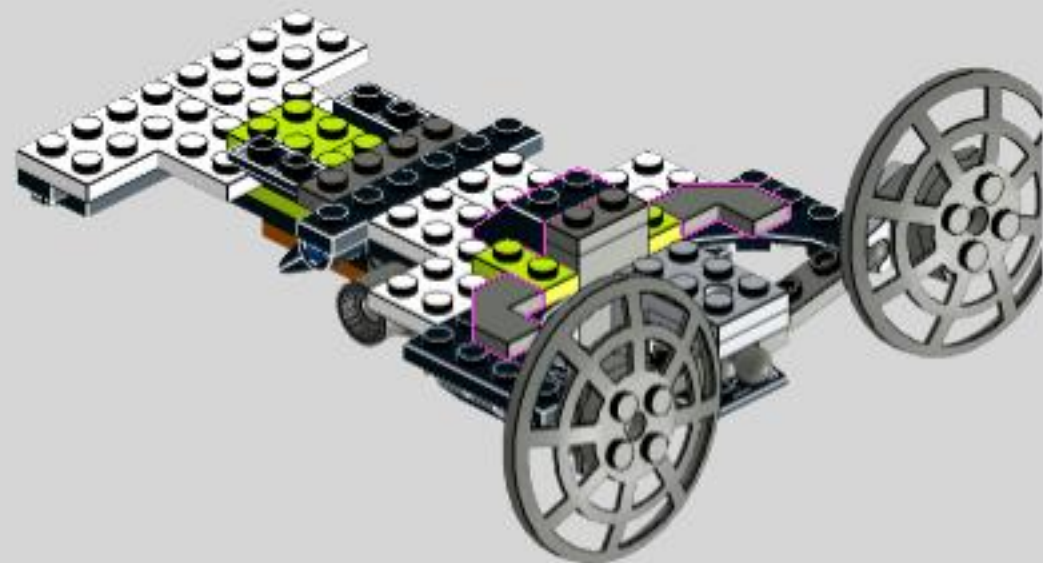

# NEXO REXO

Lego 72003 alternative build  
MOC by dorian\_bricktron  
2018

2

This represents your dinosaur. You don't need this plate.

3

front

rear

4

22

23

24

25

26

27

28

29