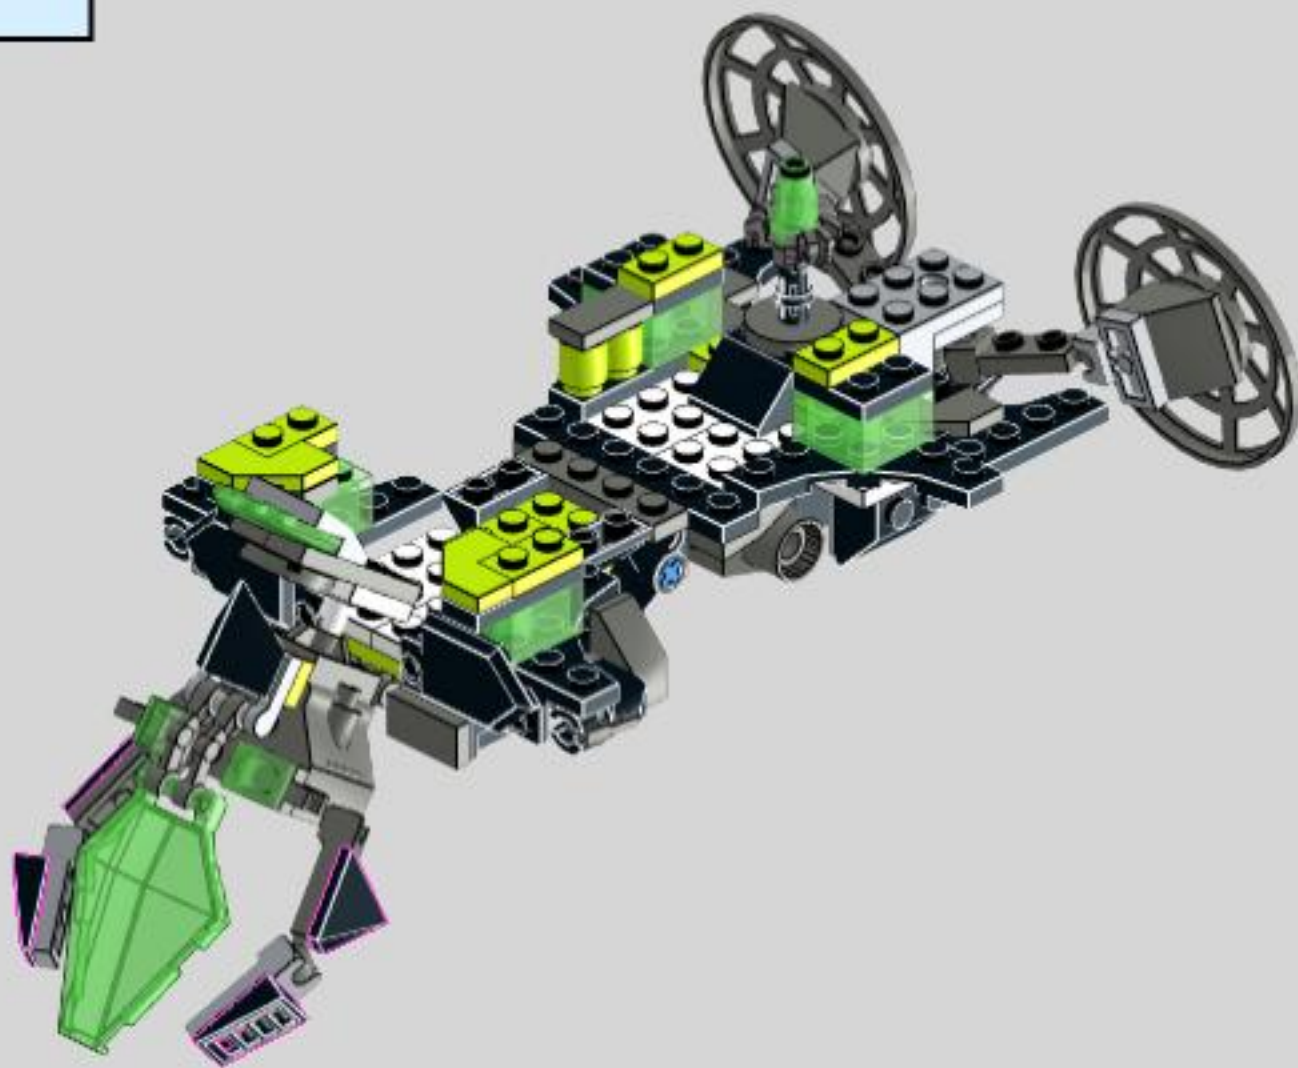

# NEXO REXO

Lego 72003 alternative build  
MOC by dorian\_bricktron  
2018

2

This represents your dinosaur. You don't need this plate.

3

front

rear

4

46

47

48

49

50

51

53

54

55

56

57

59

60

61

63

64