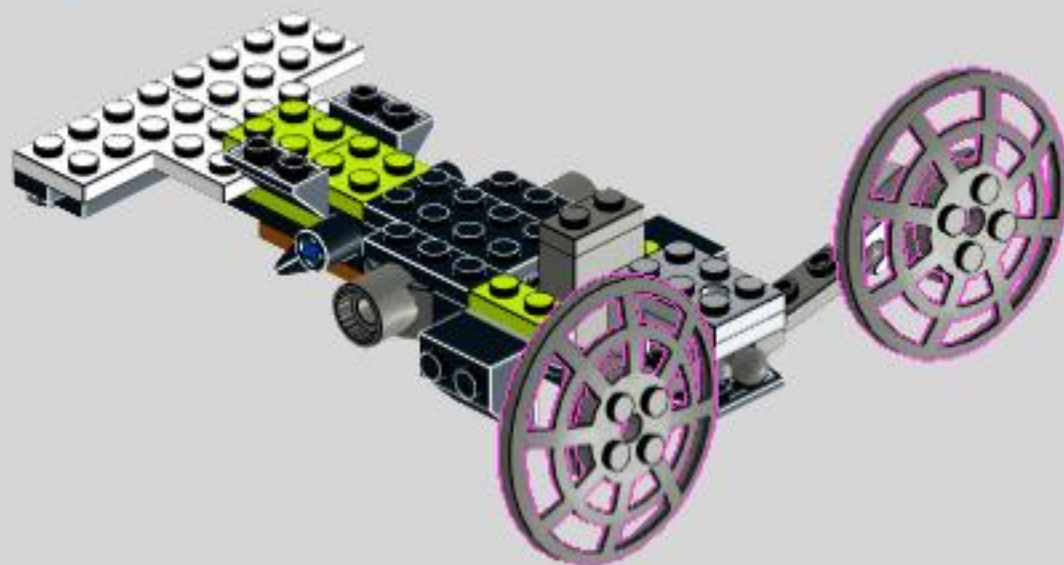

# NEXO REXO

Lego 72003 alternative build  
MOC by dorian\_bricktron  
2018

2

This represents your dinosaur. You don't need this plate.

3

front

rear

4

14

15

16

17

18

19

20

21