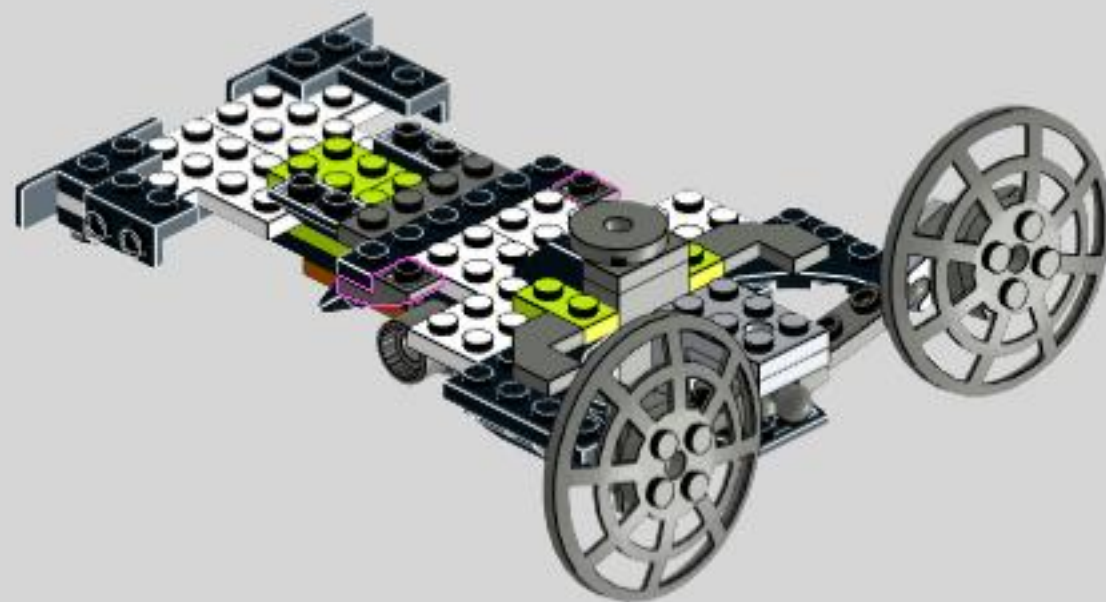

# NEXO REXO

Lego 72003 alternative build  
MOC by dorian\_bricktron  
2018

2

This represents your dinosaur. You don't need this plate.

3

front

rear

4

22

23

24

25

26

27

28

29