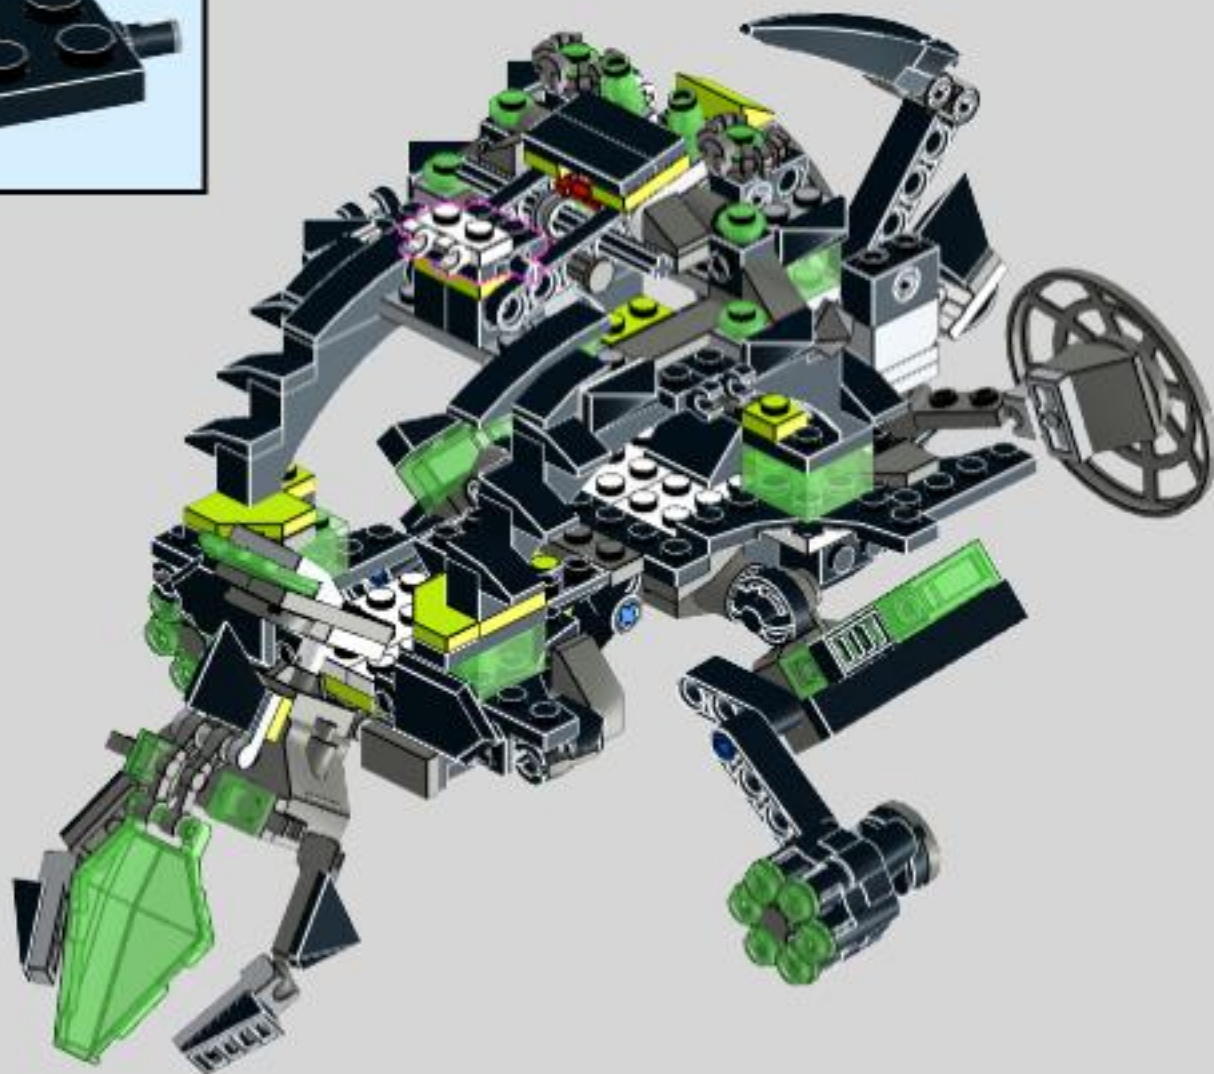

# NEXO REXO

Lego 72003 alternative build  
MOC by dorian\_bricktron  
2018

2

This represents your dinosaur. You don't need this plate.

3

front

rear

4

75

81

83

85

87

89

91

93

96

← This represents the small transparent green nexo knights flame piece ;)

Add some stuff