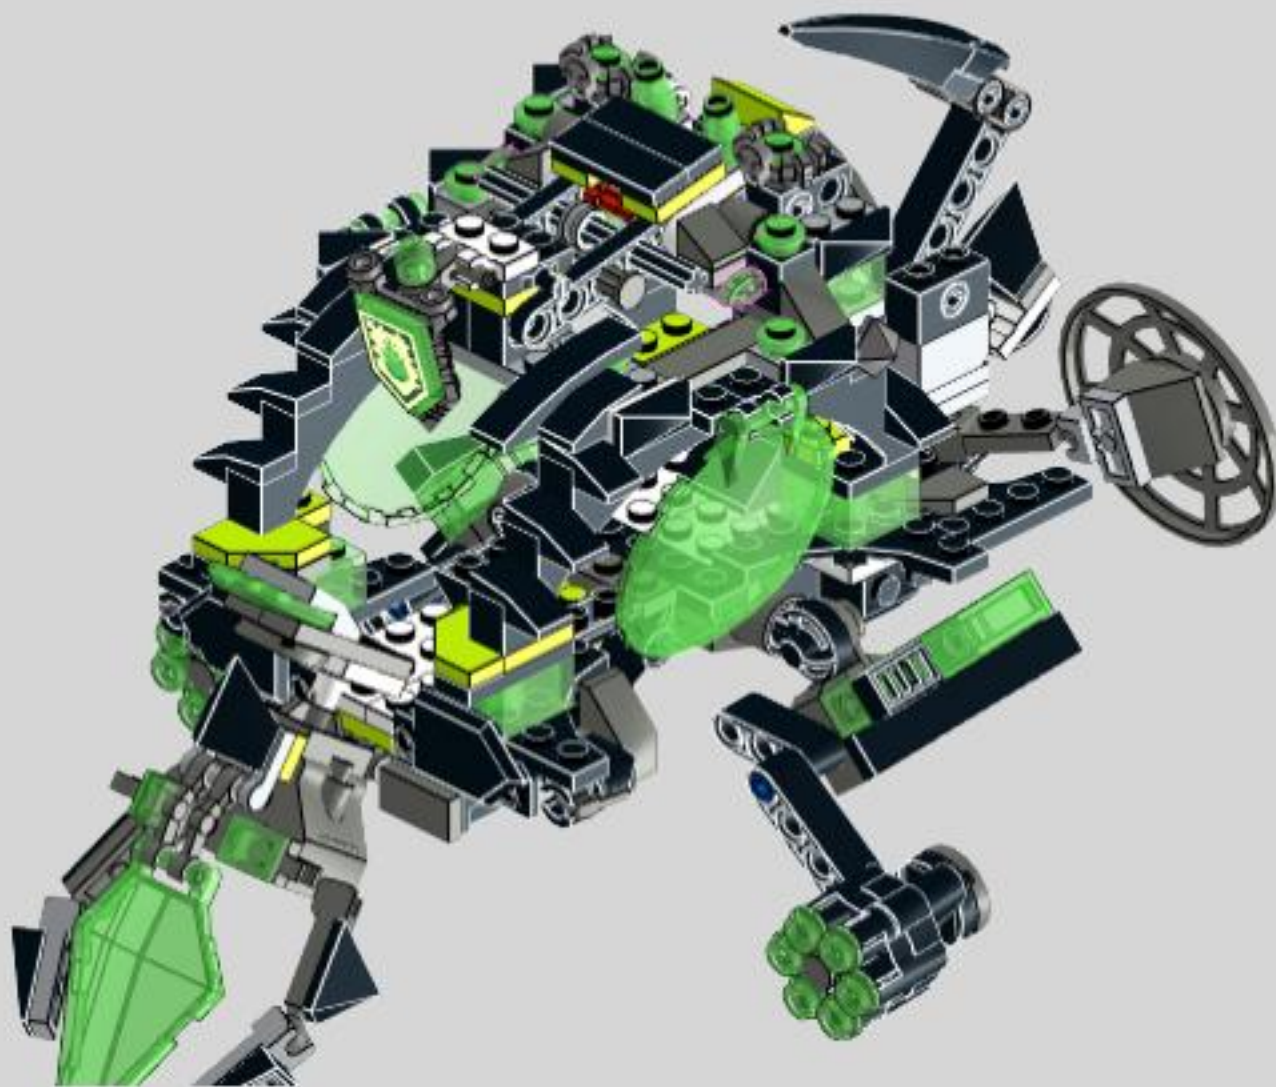

# NEXO REXO

Lego 72003 alternative build  
MOC by dorian\_bricktron  
2018

2

This represents your dinosaur. You don't need this plate.

3

front

rear

4

75

81

83

85

87

89

91

93

96

← This represents the small transparent green nexo knights flame piece ;)

Add some stuff