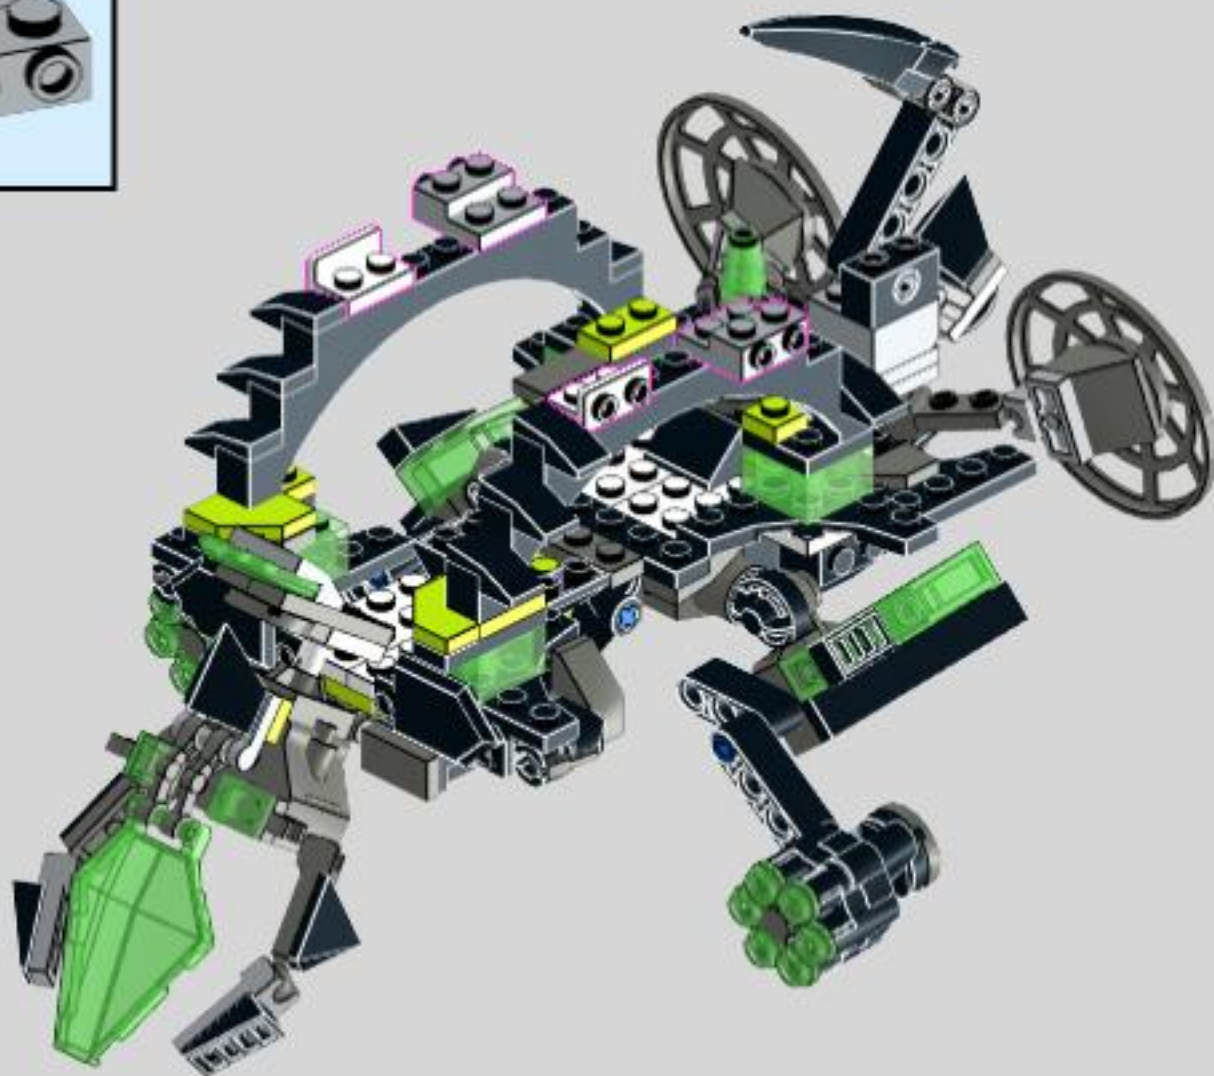

# NEXO REXO

Lego 72003 alternative build  
MOC by dorian\_bricktron  
2018

2

This represents your dinosaur. You don't need this plate.

3

front

rear

4

65

66

67

68

70

71

73

74

75

81

83

85

87

89

91

93