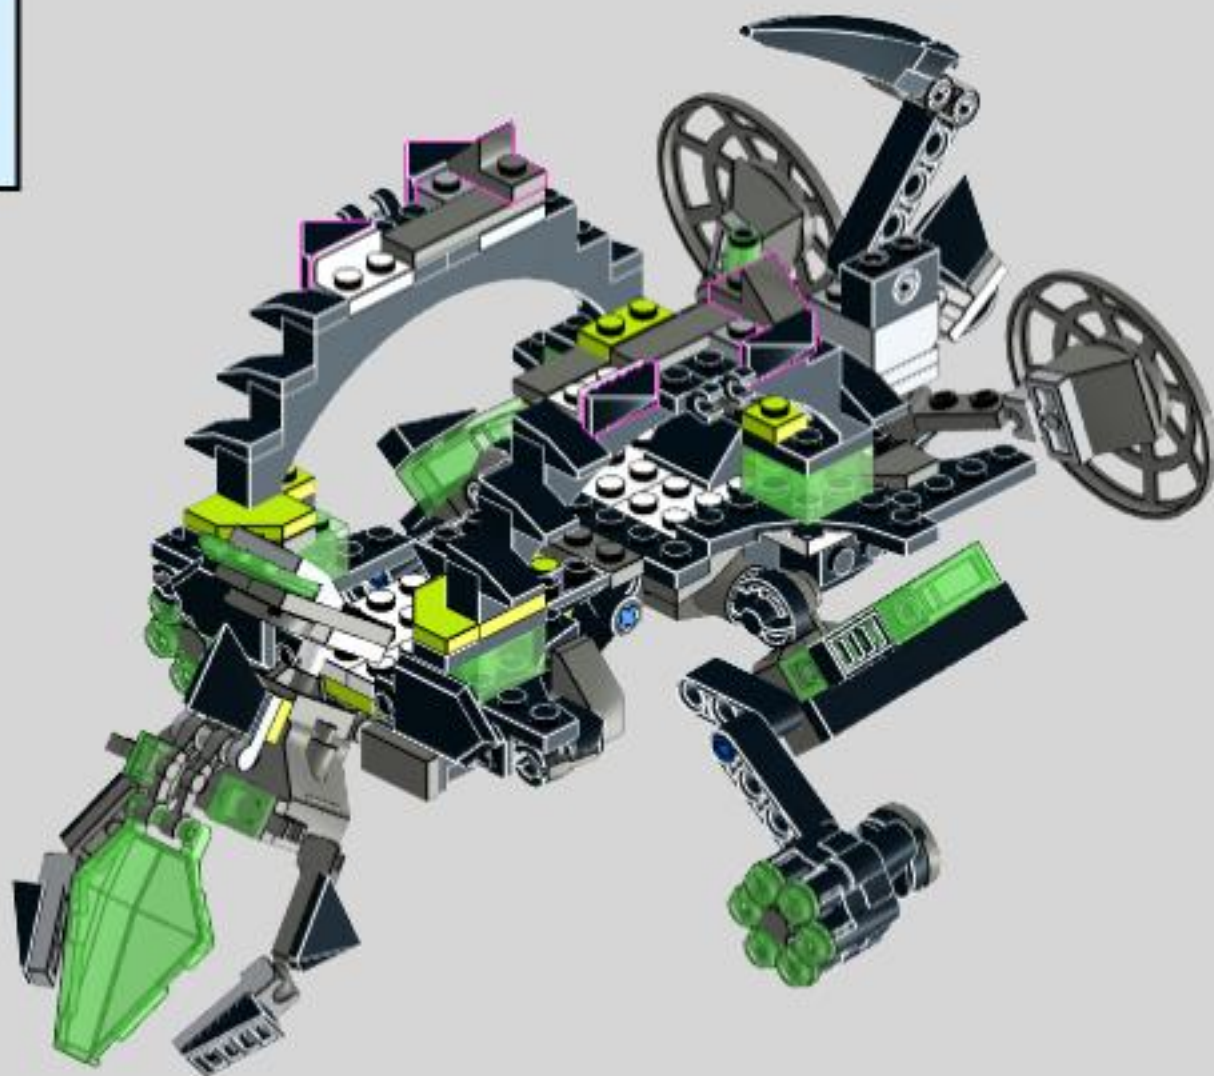

# NEXO REXO

Lego 72003 alternative build  
MOC by dorian\_bricktron  
2018

2

This represents your dinosaur. You don't need this plate.

3

front

rear

4

65

66

67

68

70

71

73

74

75

81

83

85

87

89

91

93