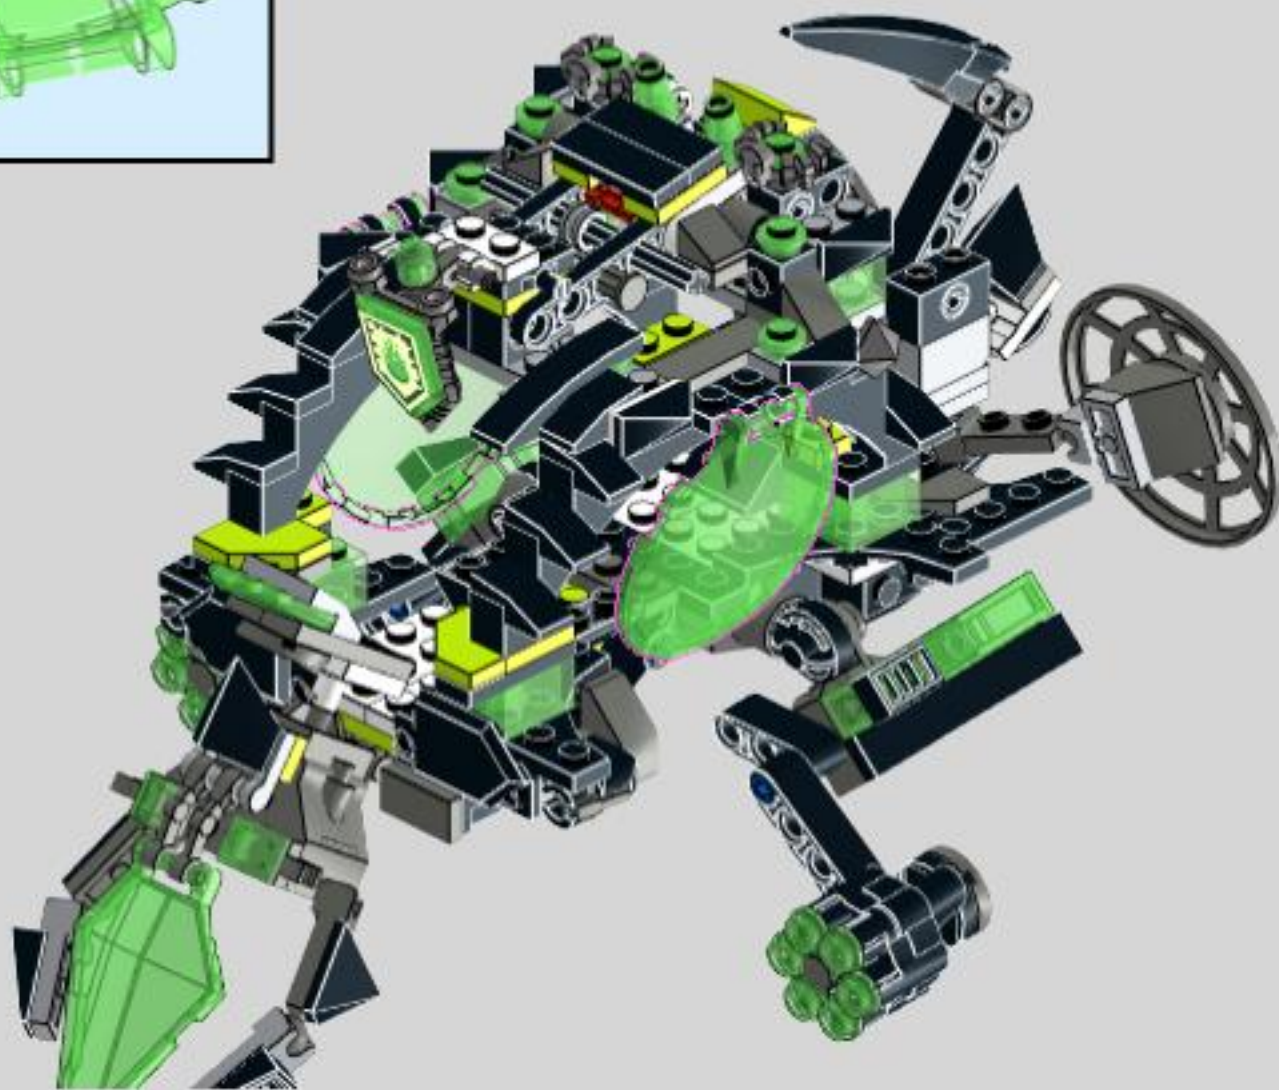

# NEXO REXO

Lego 72003 alternative build  
MOC by dorian\_bricktron  
2018

2

This represents your dinosaur. You don't need this plate.

3

front

rear

4

75

81

83

85

87

89

91

93

96

← This represents the small transparent green nexo knights flame piece ;)

Add some stuff