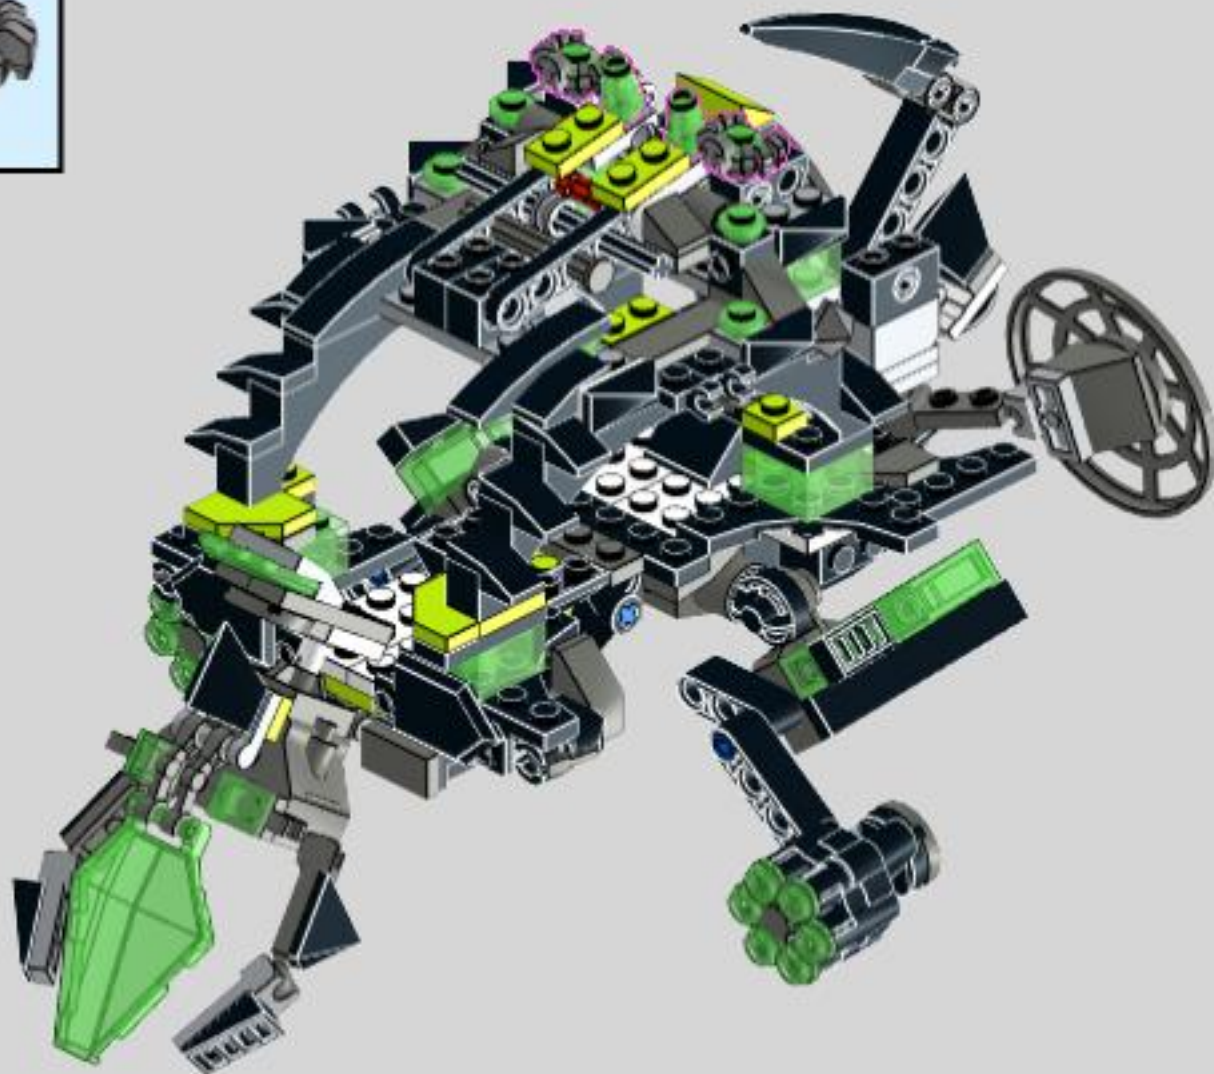

# NEXO REXO

Lego 72003 alternative build  
MOC by dorian\_bricktron  
2018

2

This represents your dinosaur. You don't need this plate.

3

front

rear

4

75

81

83

85

87

89

91

93

96

← This represents the small transparent green nexo knights flame piece ;)

Add some stuff