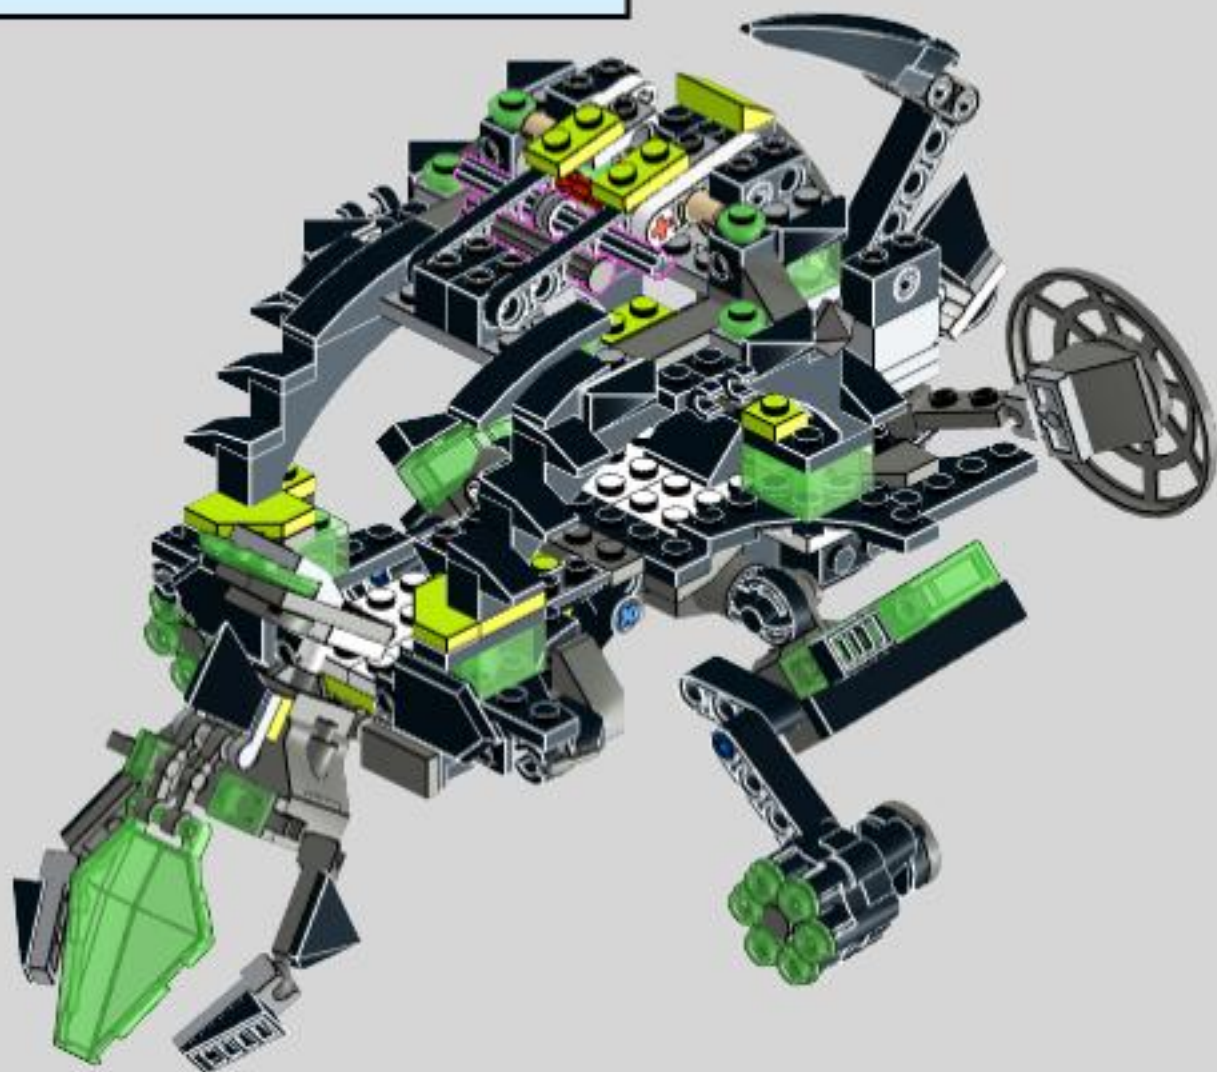

# NEXO REXO

Lego 72003 alternative build  
MOC by dorian\_bricktron  
2018

2

This represents your dinosaur. You don't need this plate.

3

front

rear

4

75

81

83

85

87

89

91

93

96

← This represents the small transparent green nexo knights flame piece ;)

Add some stuff