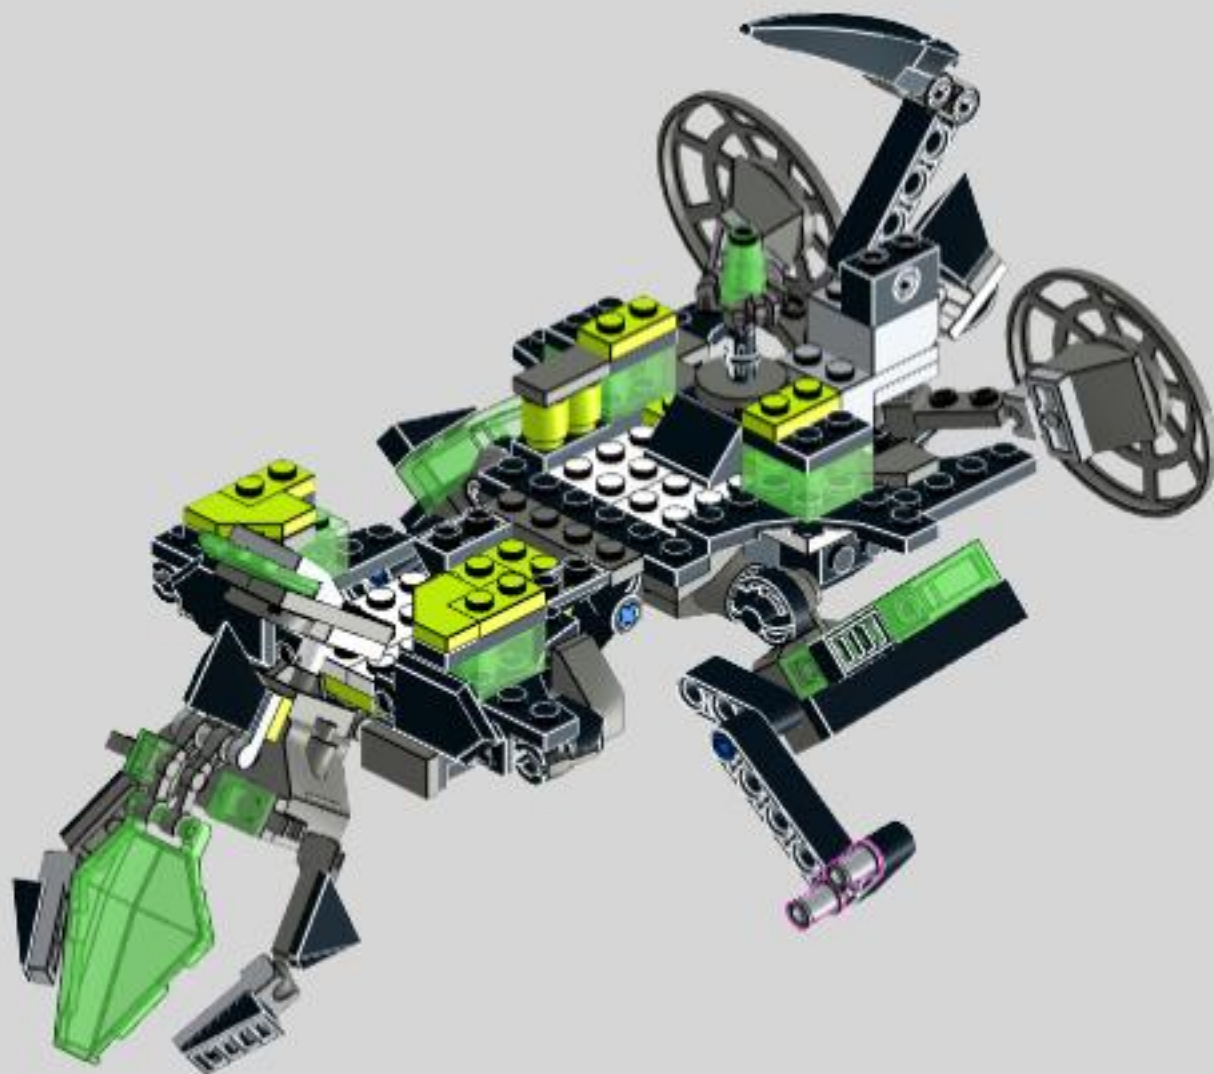

# NEXO REXO

Lego 72003 alternative build  
MOC by dorian\_bricktron  
2018

2

This represents your dinosaur. You don't need this plate.

3

front

rear

4

55

56

57

59

60

61

63

64