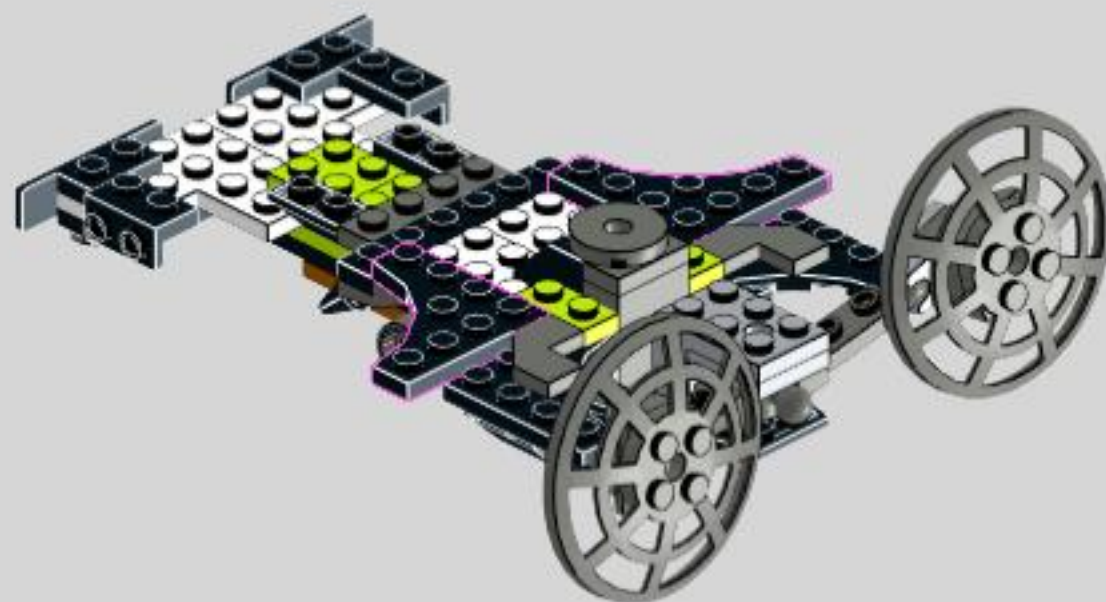

# NEXO REXO

Lego 72003 alternative build  
MOC by dorian\_bricktron  
2018

2

This represents your dinosaur. You don't need this plate.

3

front

rear

4

22

23

24

25

26

27

28

29