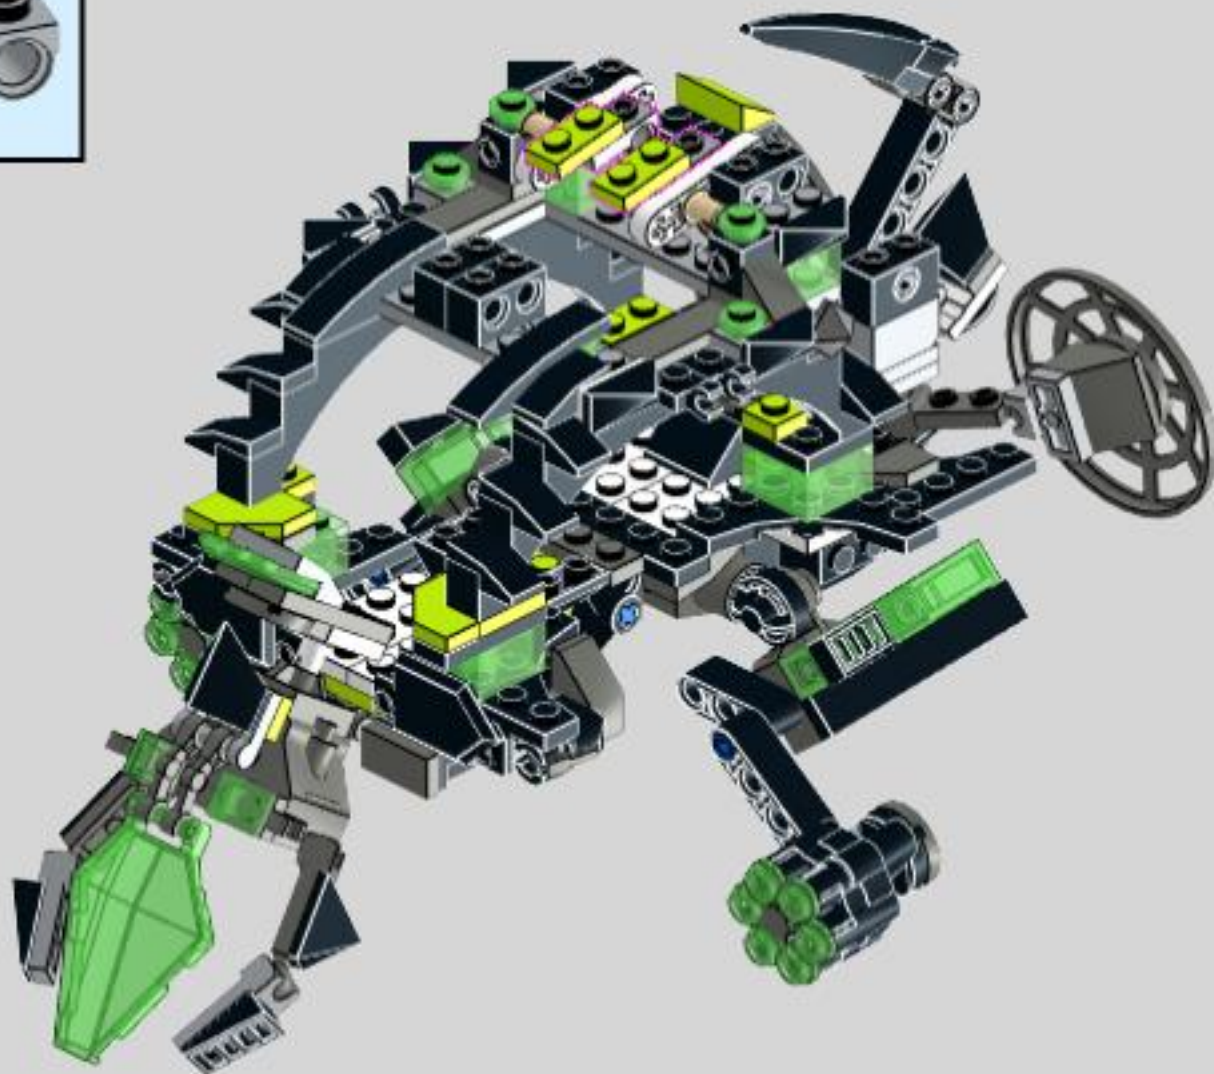

# NEXO REXO

Lego 72003 alternative build  
MOC by dorian\_bricktron  
2018

2

This represents your dinosaur. You don't need this plate.

3

front

rear

4

75

81

83

85

87

89

91

93

96

← This represents the small transparent green nexo knights flame piece ;)

Add some stuff