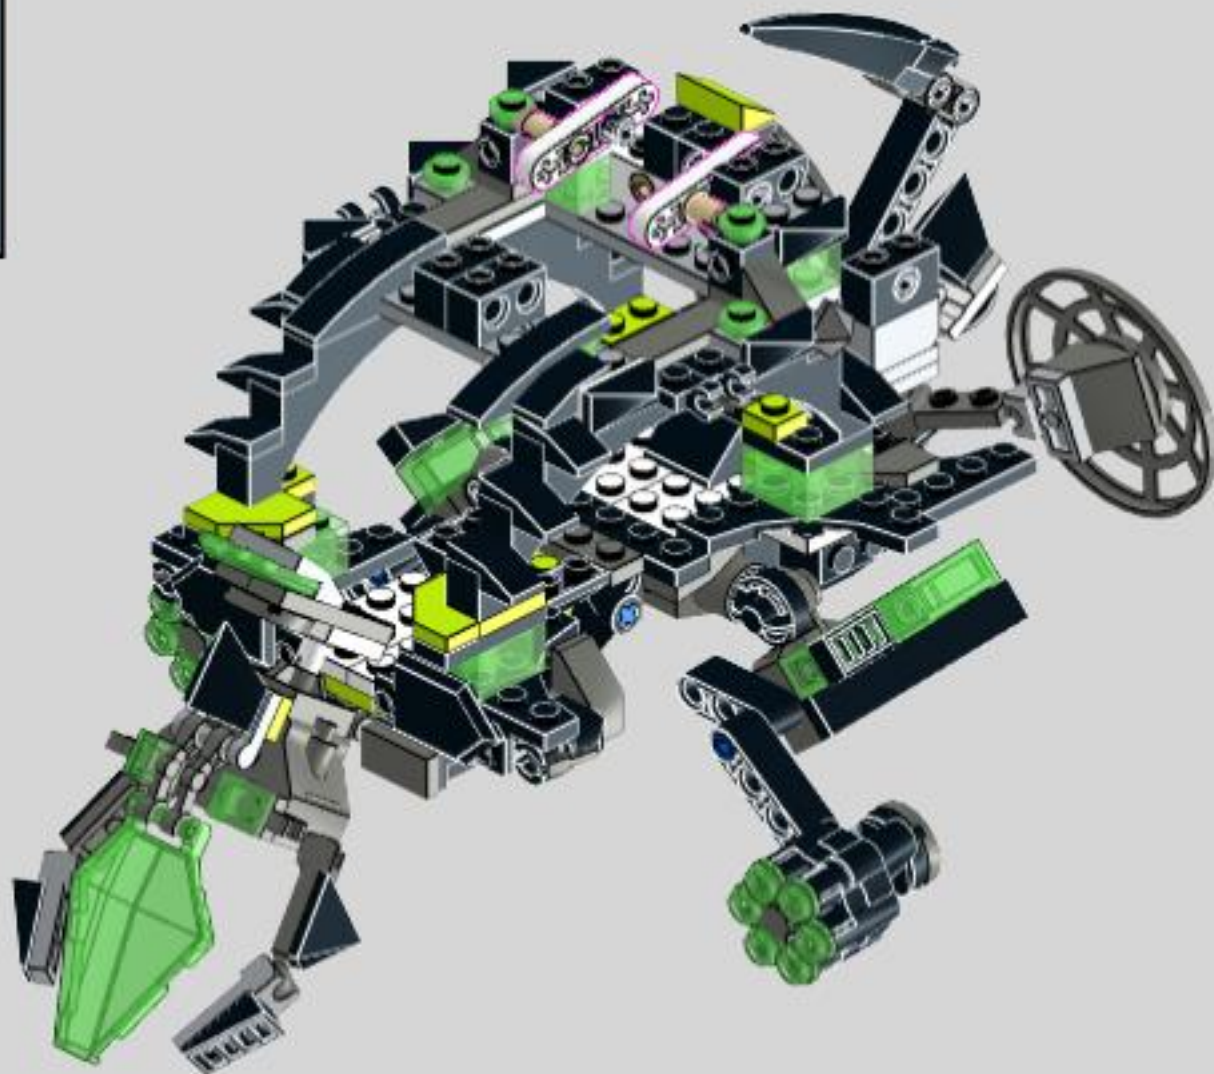

# NEXO REXO

Lego 72003 alternative build  
MOC by dorian\_bricktron  
2018

2

This represents your dinosaur. You don't need this plate.

3

front

rear

4

75

81

83

85

87

89

91

93