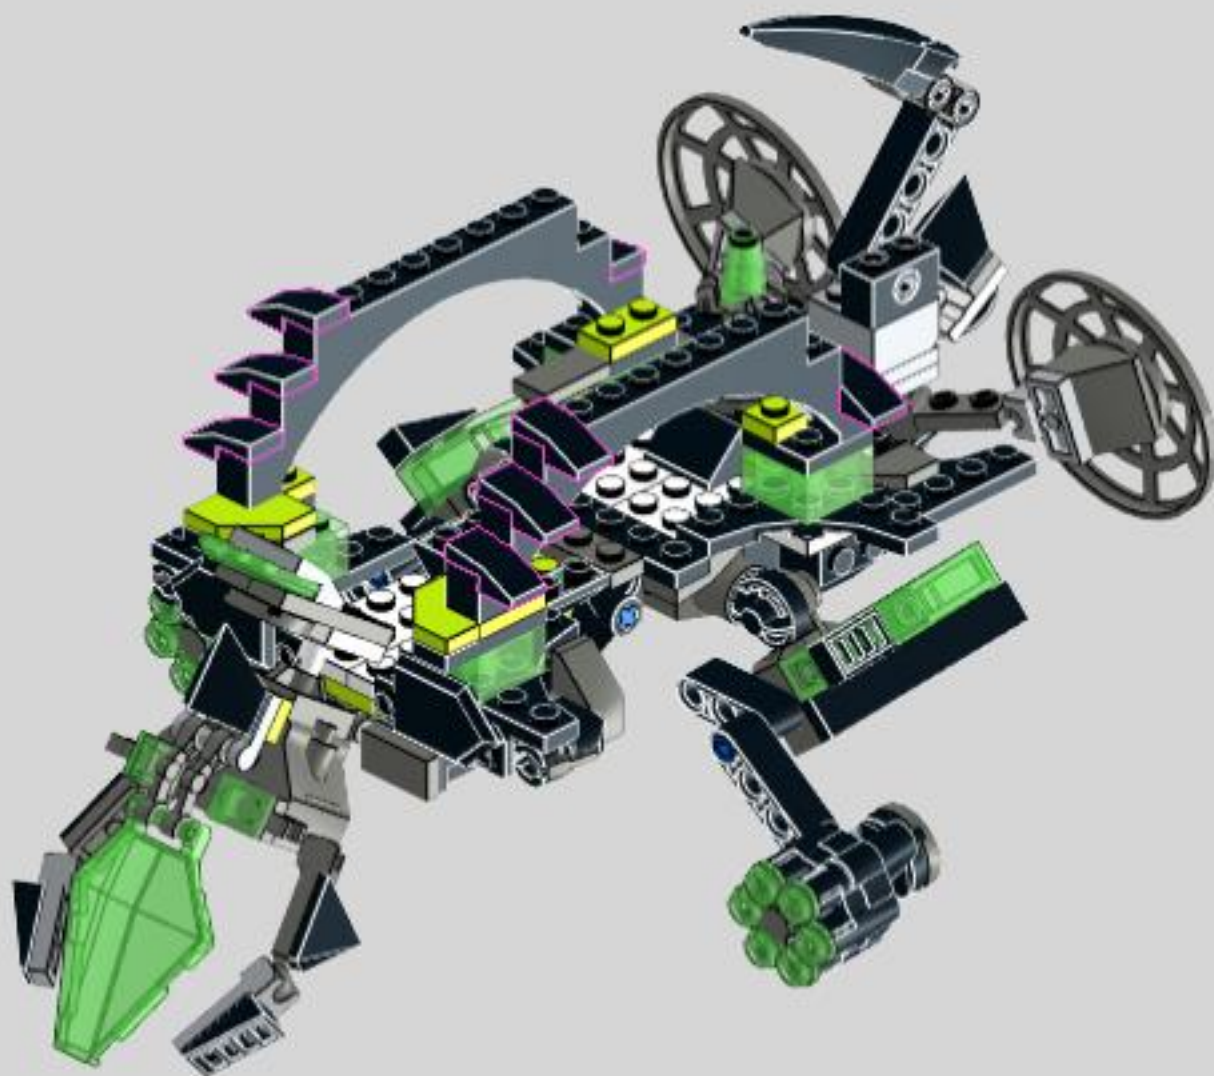

# NEXO REXO

Lego 72003 alternative build  
MOC by dorian\_bricktron  
2018

2

This represents your dinosaur. You don't need this plate.

3

front

rear

4

55

56

57

59

60

61

63

64

65

66

67

68

70

71

73

74

75

81

83

85

87

89

91

93