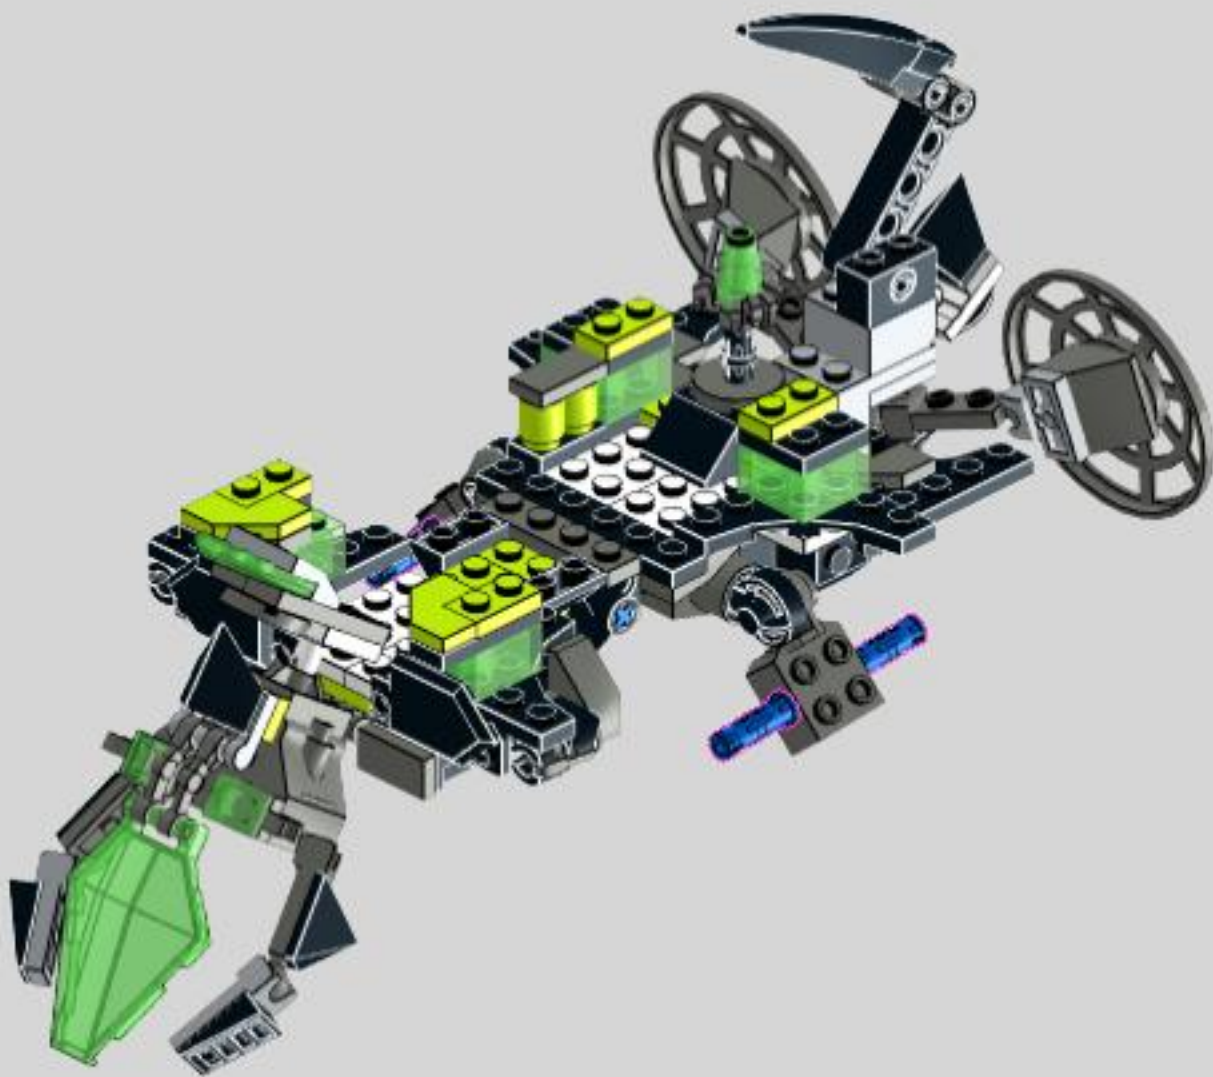

# NEXO REXO

Lego 72003 alternative build  
MOC by dorian\_bricktron  
2018

2

This represents your dinosaur. You don't need this plate.

3

front

rear

4

55

56

57

59

60

61

63

64