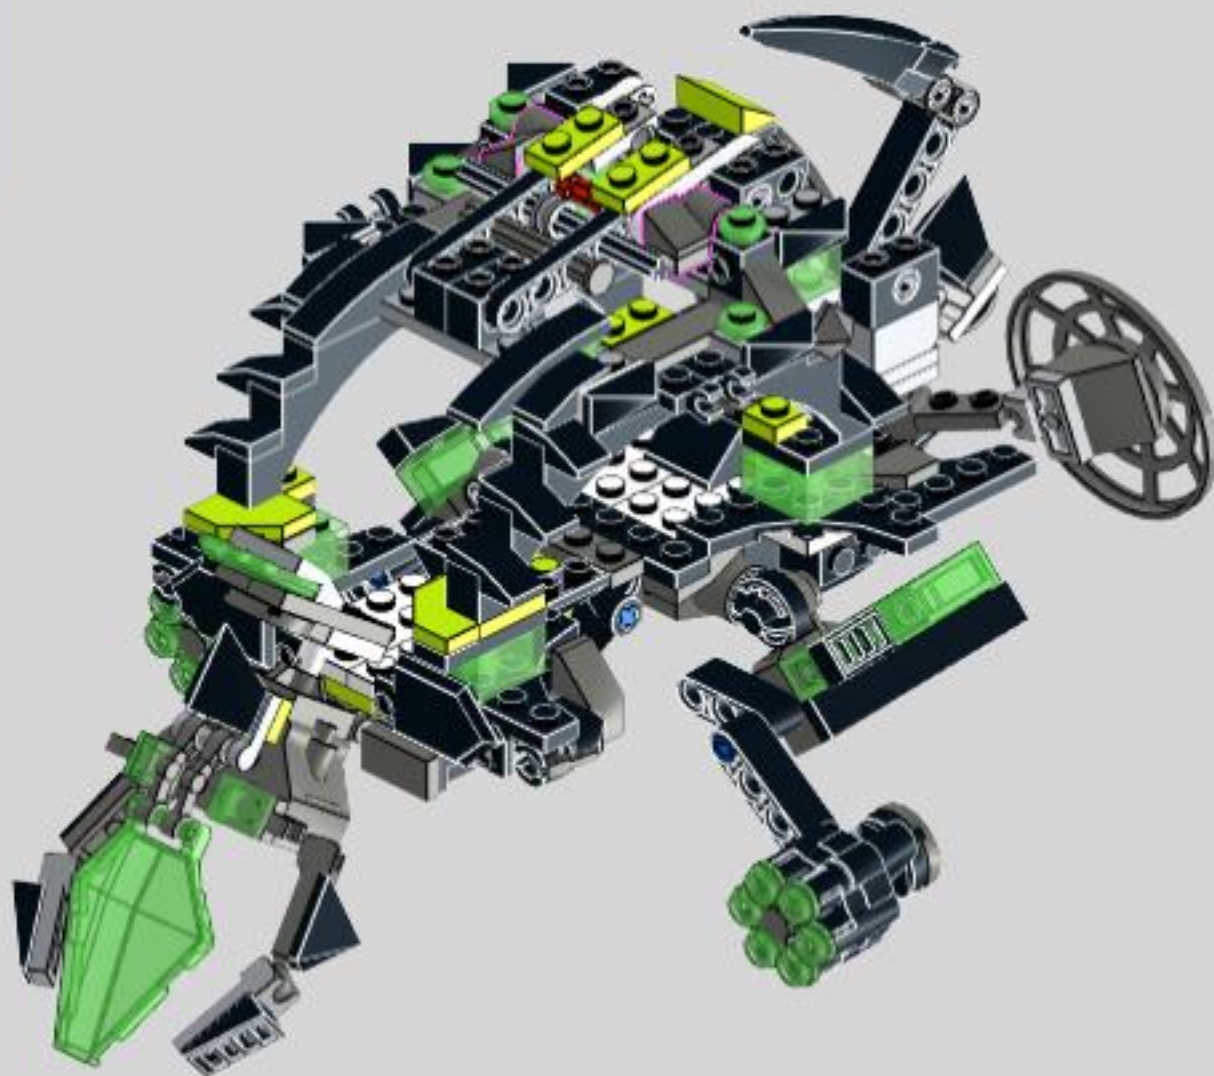

# NEXO REXO

Lego 72003 alternative build  
MOC by dorian\_bricktron  
2018

2

This represents your dinosaur. You don't need this plate.

3

front

rear

4

75

81

83

85

87

89

91

93

96

← This represents the small transparent green nexo knights flame piece ;)

Add some stuff