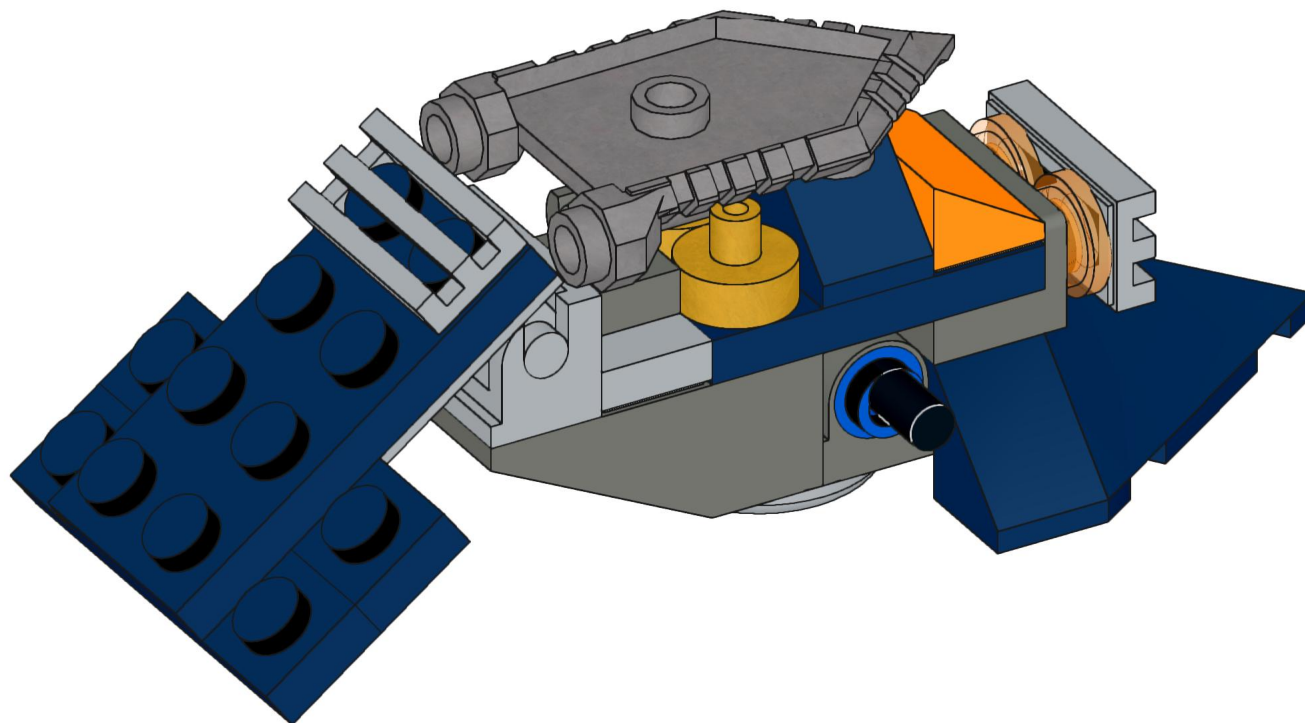

71

72

73

74

75

Extra parts, from Nexo Knights Hovercraft foil pack, Bricklink item 271723-1, plus one additional 1x2 plate in dark blue.

complete parts list, including lego set 70348 and the extra parts

4x
2780, 11