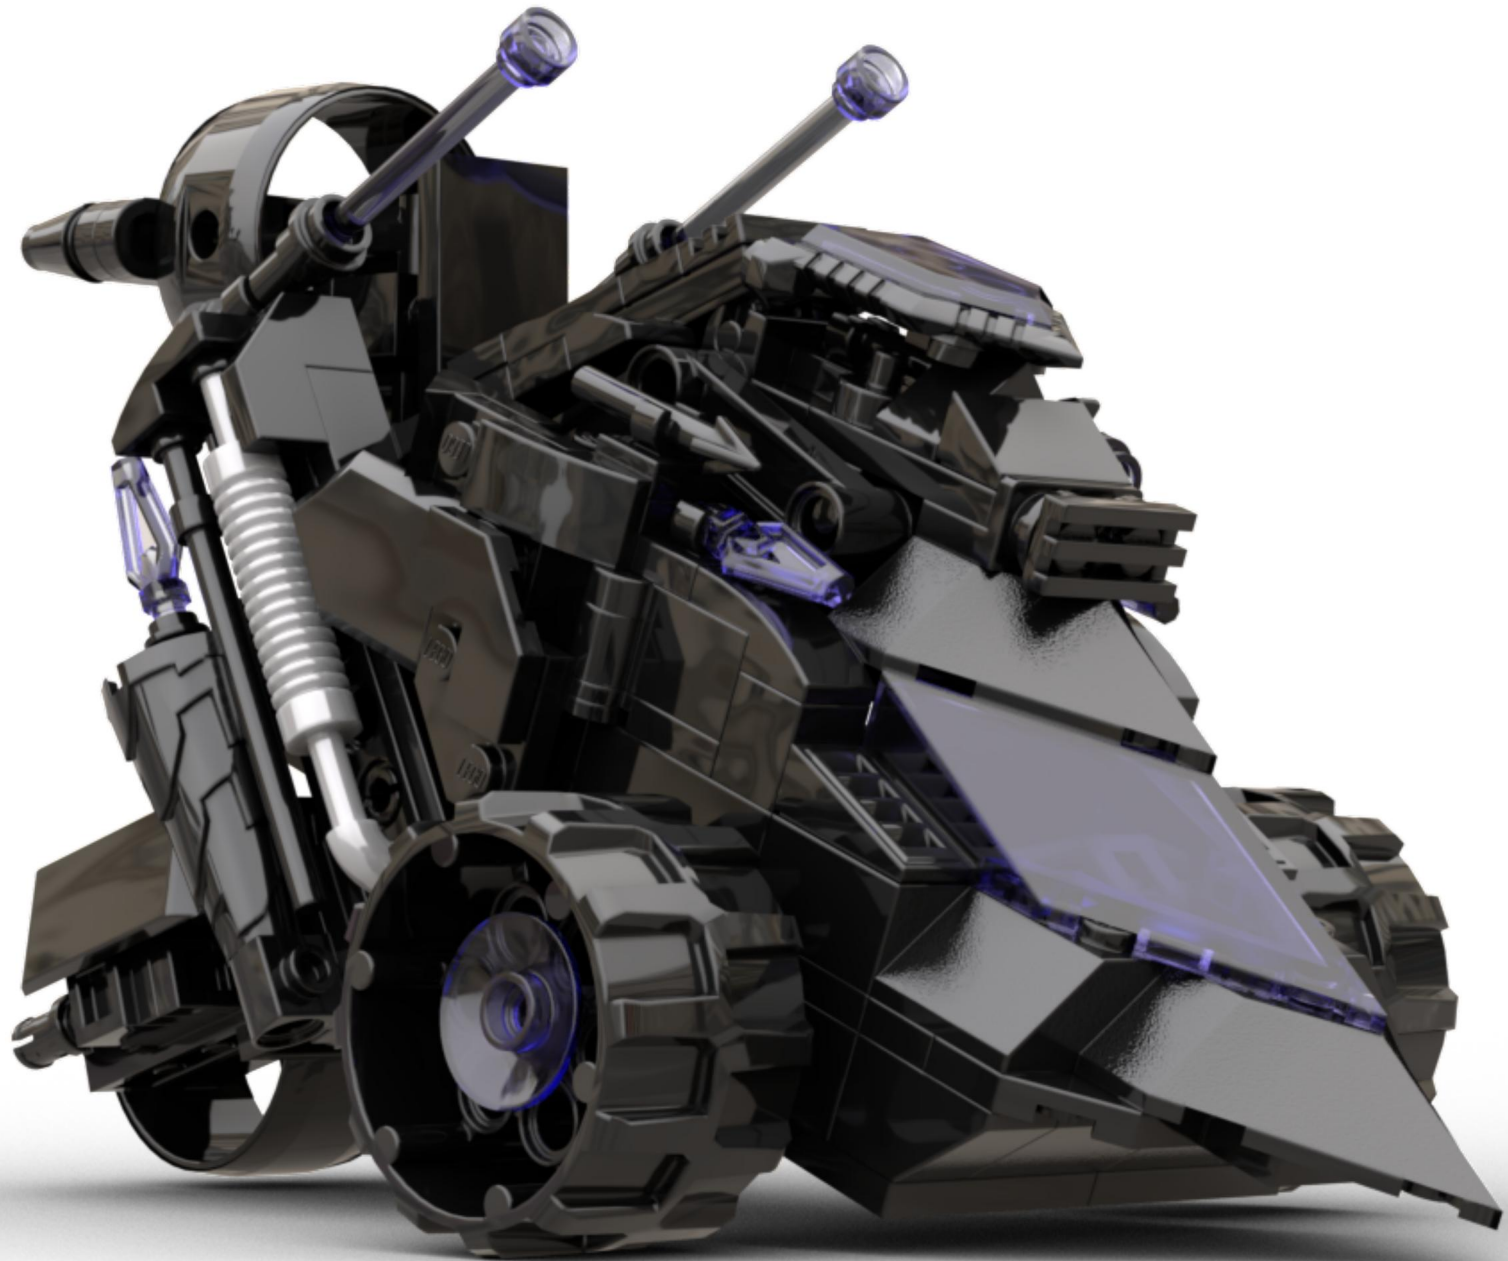

71

72

73

74

75

Extra parts, from Nexo Knights Hovercraft foil pack, Bricklink item 271723-1, plus one additional 1x2 plate in dark blue.

complete parts list, including lego set 70348 and the extra parts

4x
2780, 11