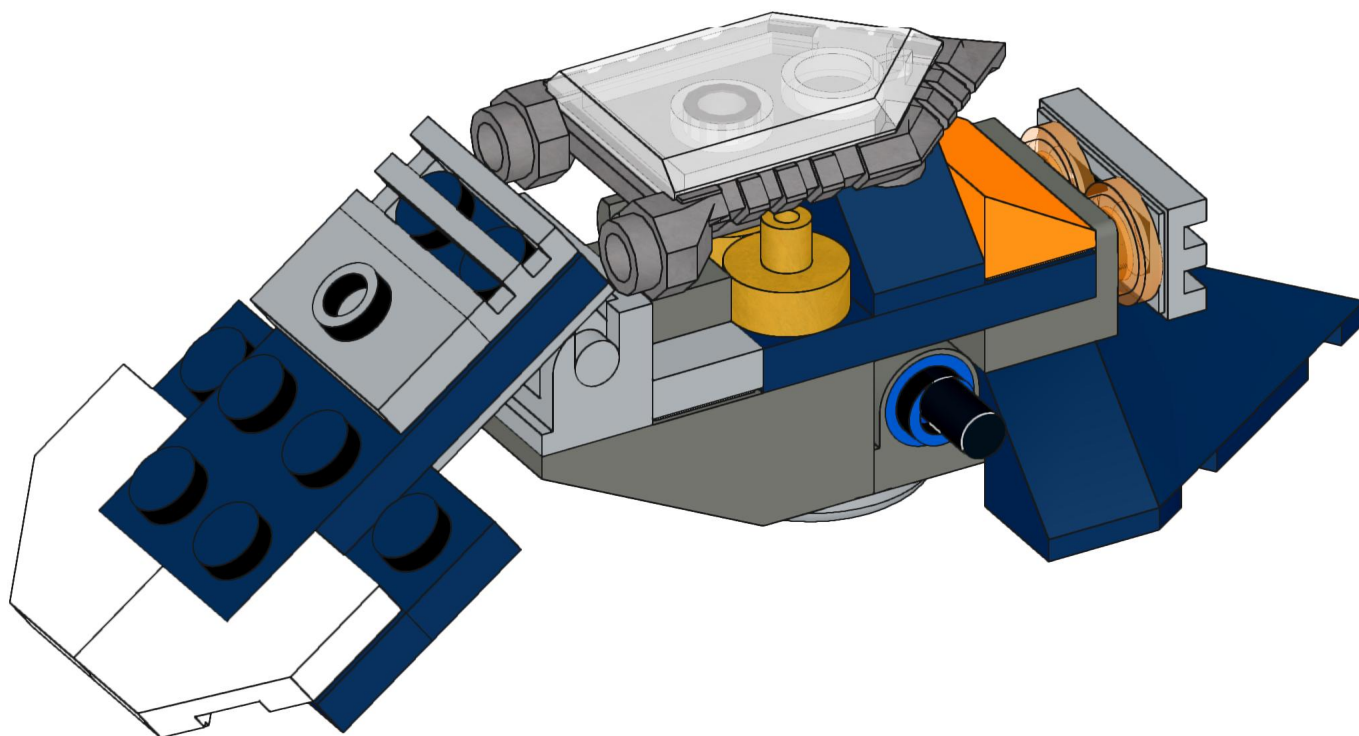

71

72

73

74

75

Extra parts, from Nexo Knights Hovercraft foil pack, Bricklink item 271723-1, plus one additional 1x2 plate in dark blue.

complete parts list, including lego set 70348 and the extra parts

4x
2780, 11