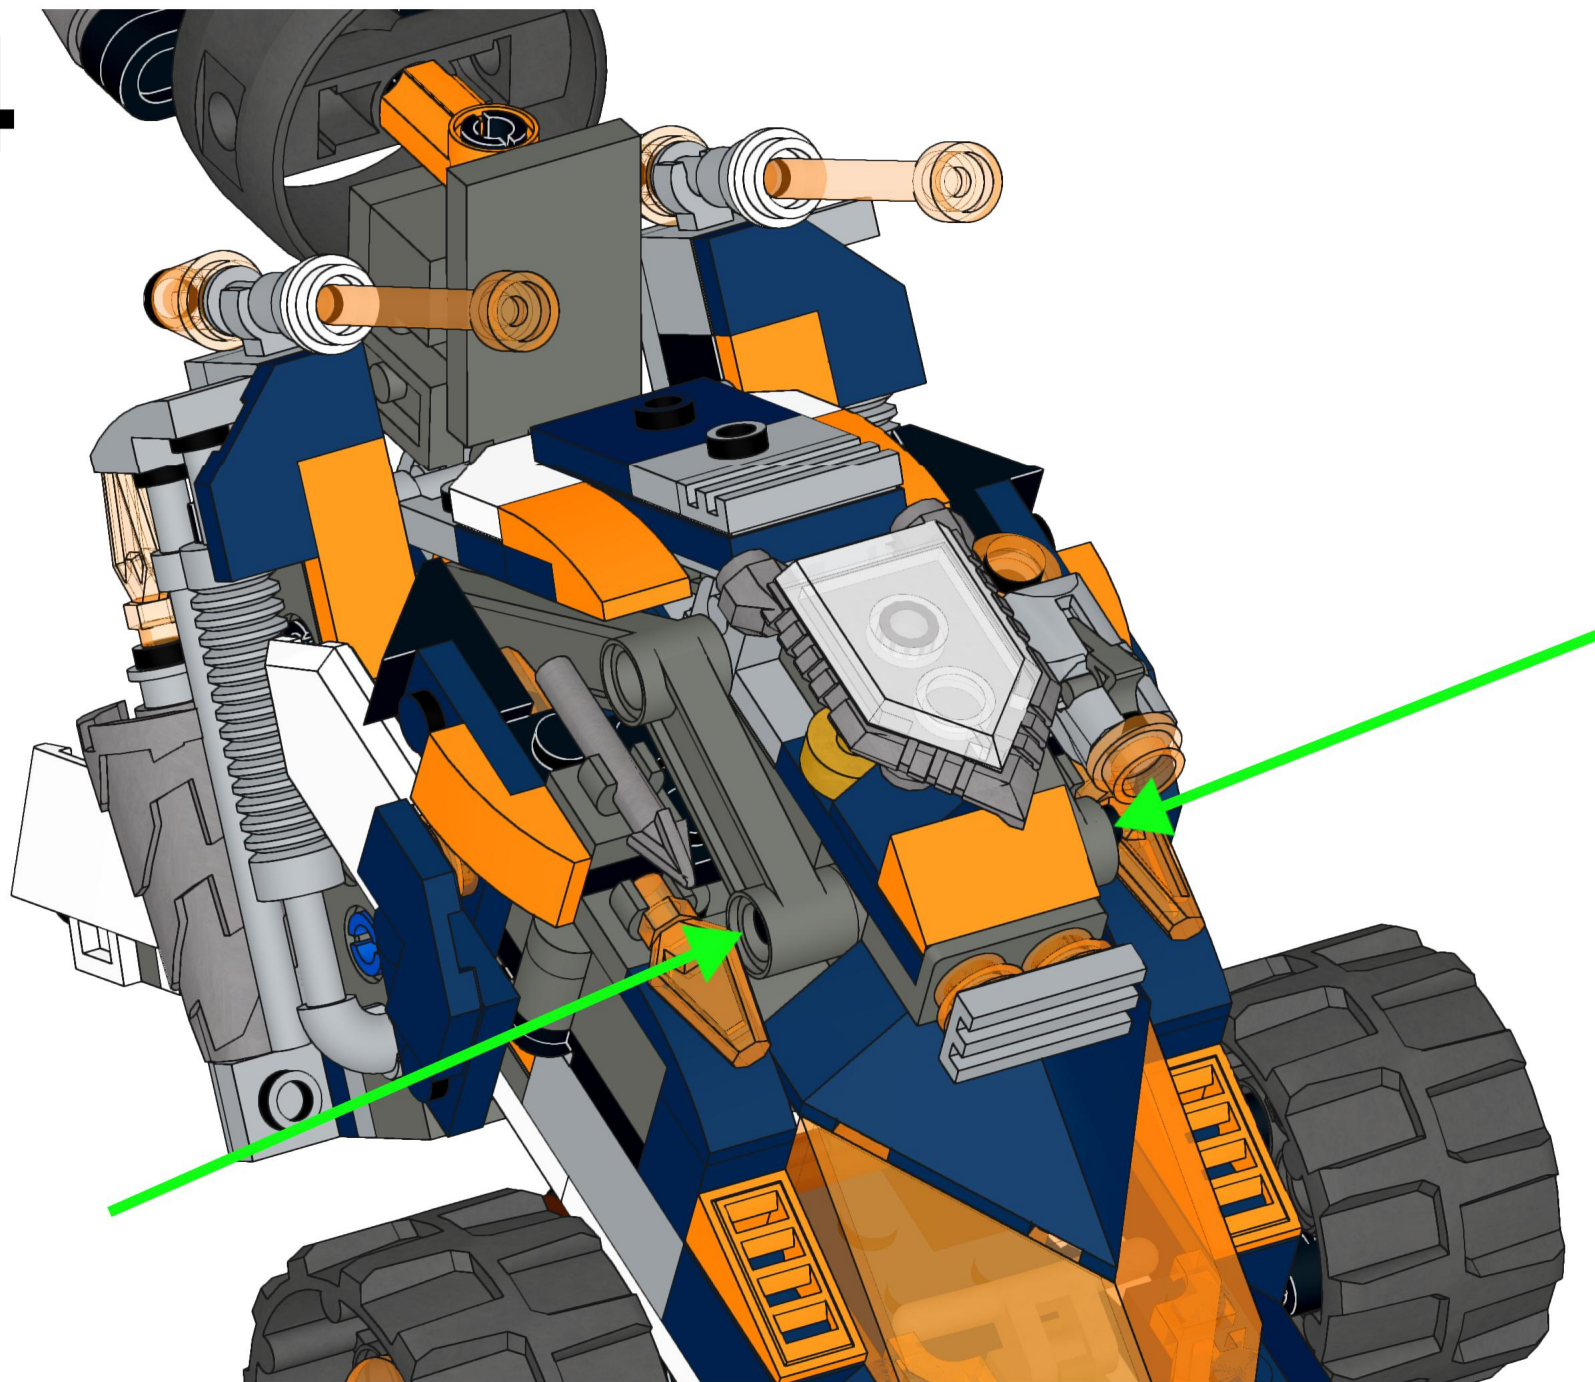

71

72

73

74

75

Extra parts, from Nexo Knights Hovercraft foil pack, Bricklink item 271723-1, plus one additional 1x2 plate in dark blue.

complete parts list, including lego set 70348 and the extra parts

4x
2780, 11