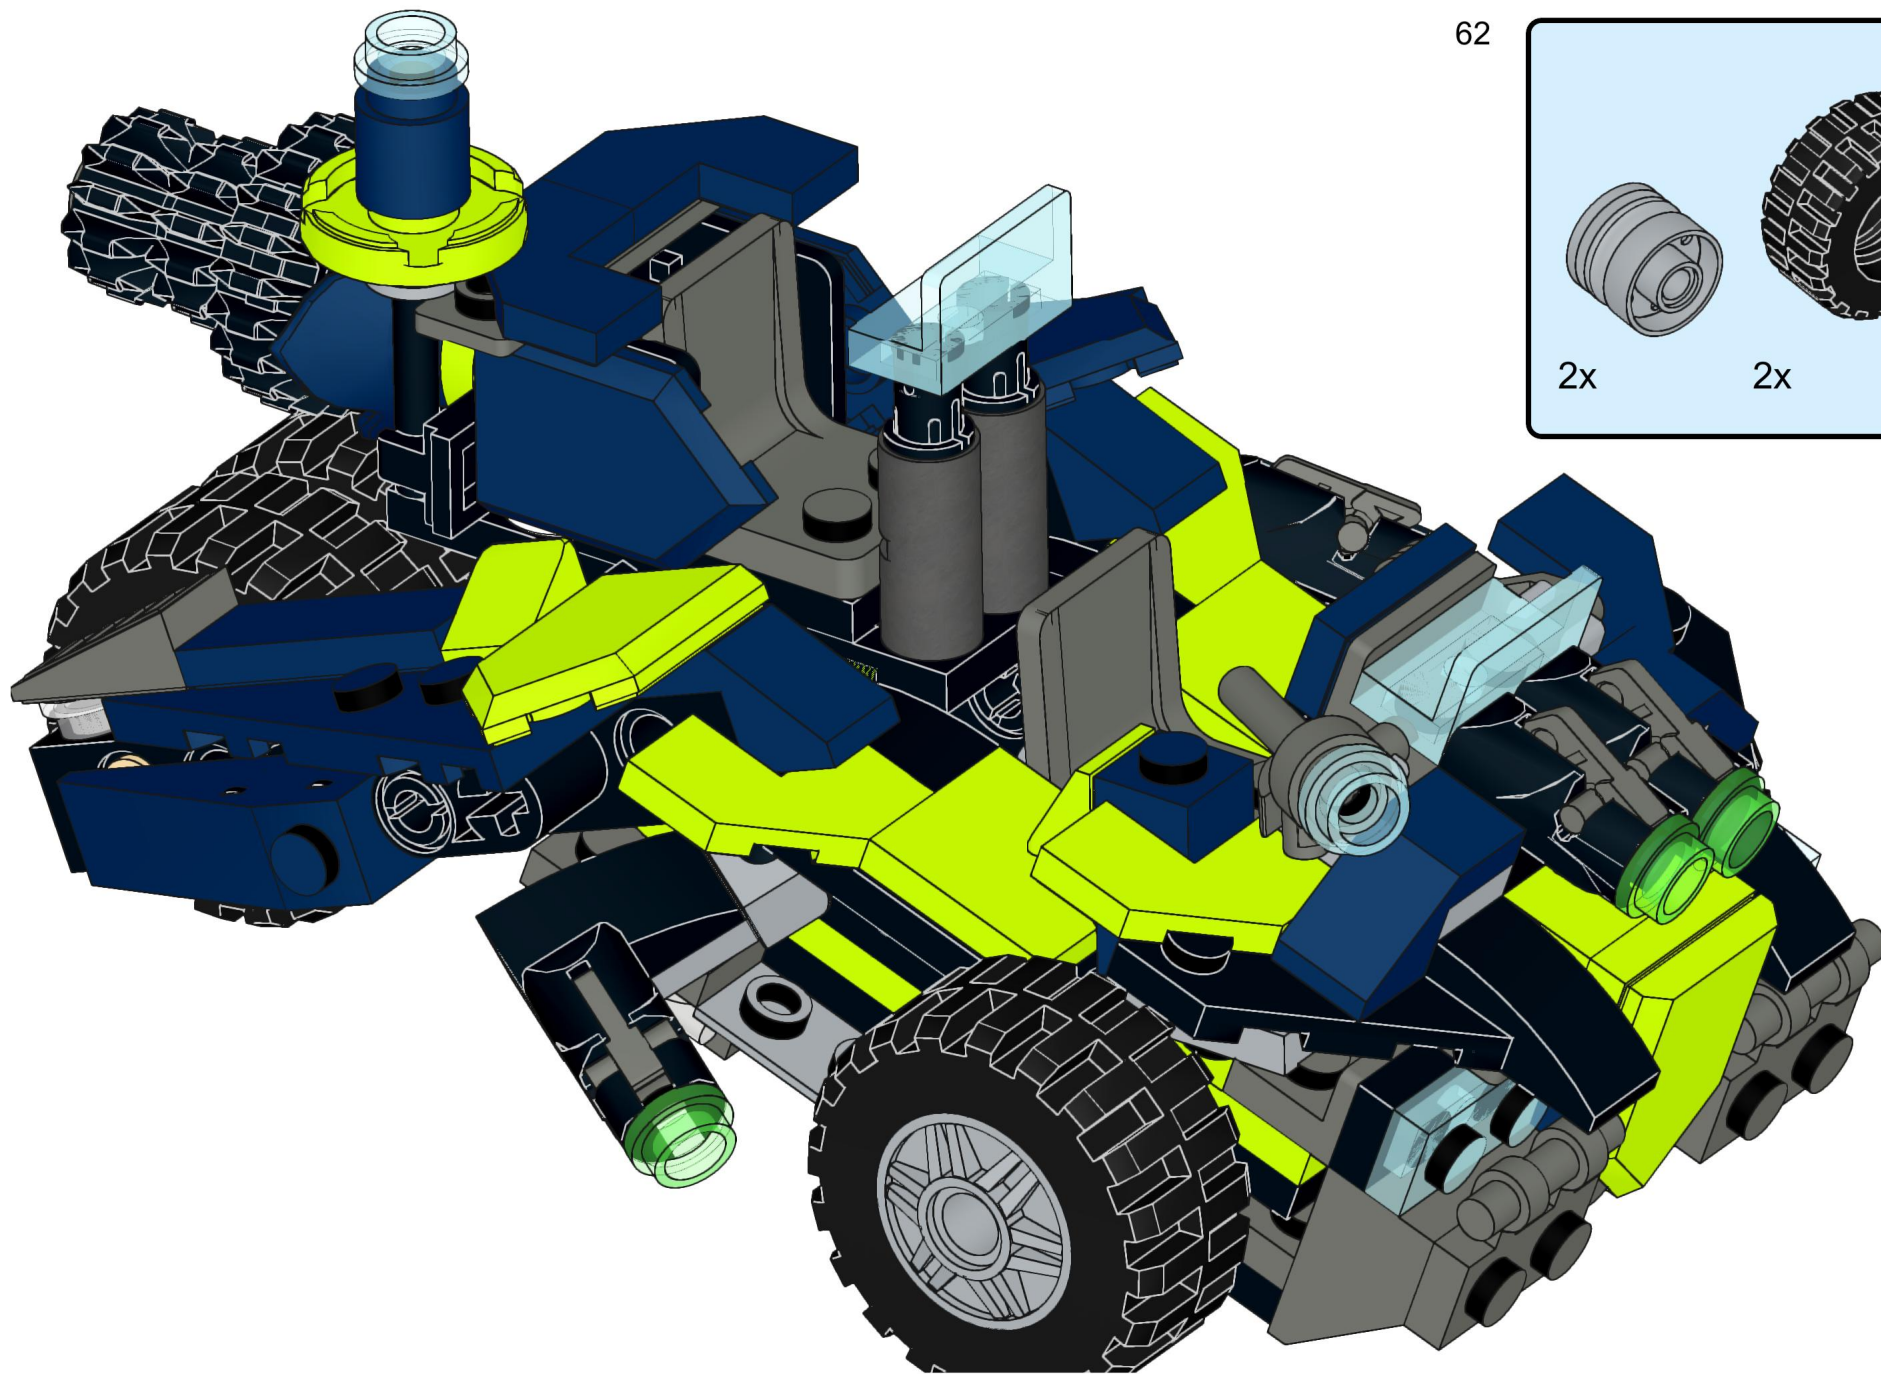

59

61

OPTIONAL: You can put these black technic pieces on the axles to stop the axles from slipping into the hole / blocking the wheel - better for play

62

63

# DINO RIDER

64

65

66

67

68

69

70