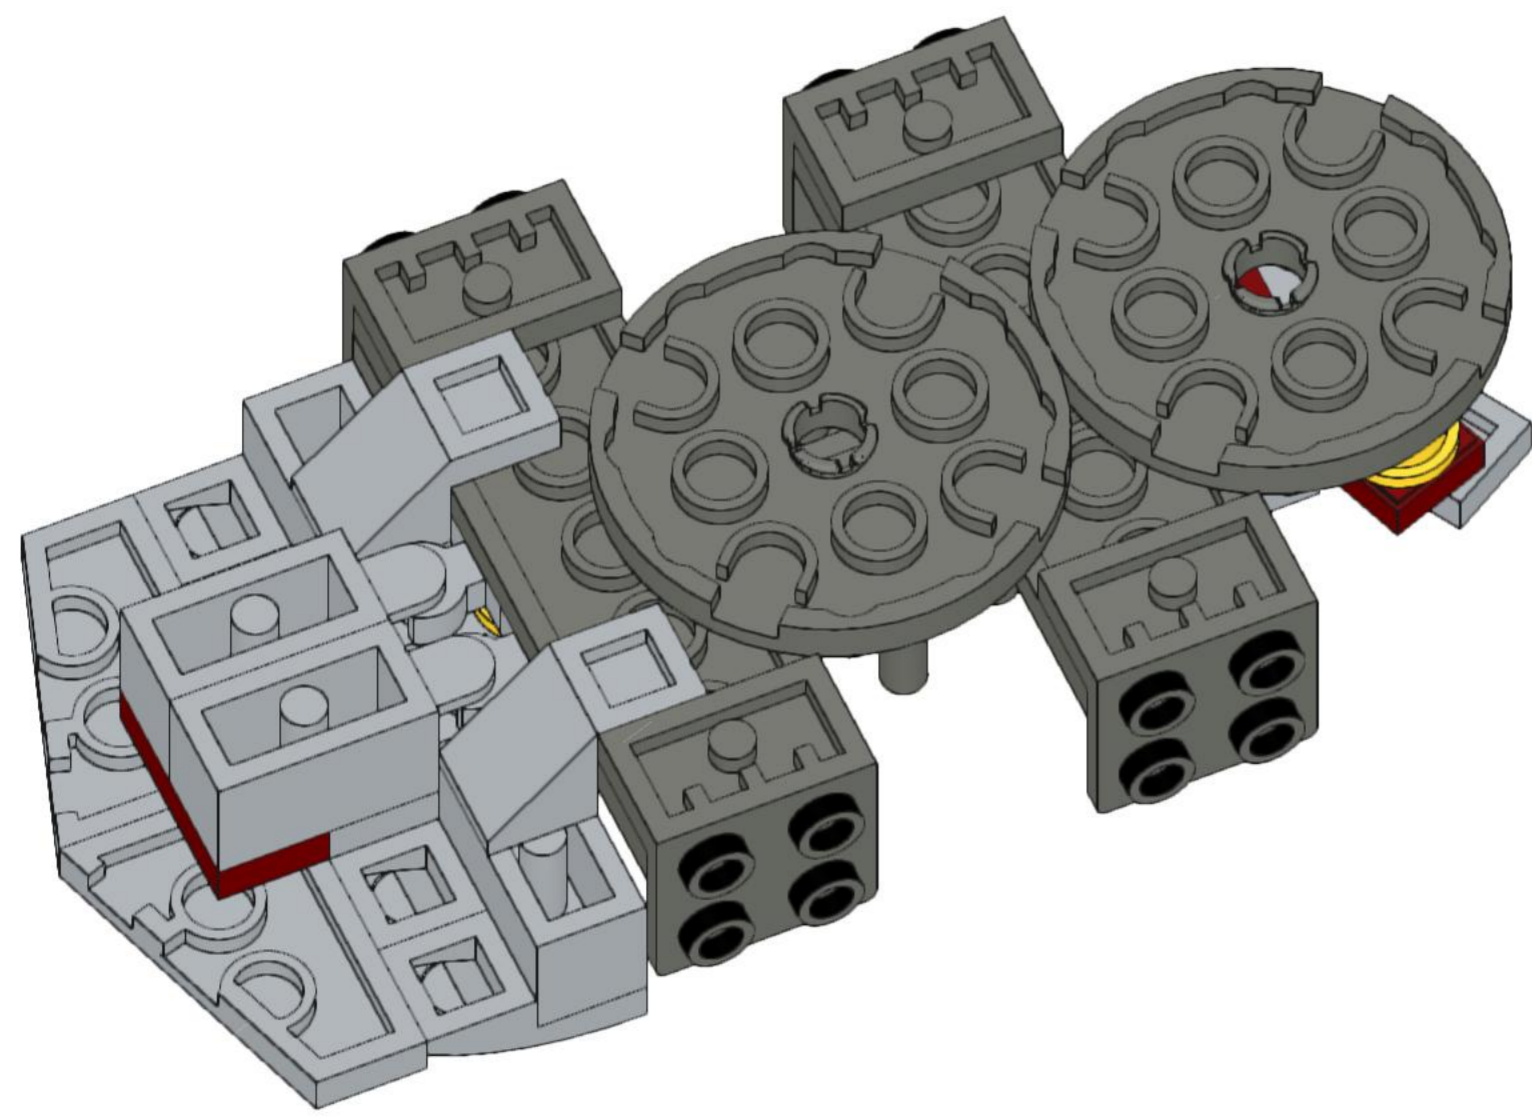

**MIGHT INCLUDE "ILLEGAL BUILDING
TECHNIQUES" & WEAK CONNECTIONS**

**BENDING OF THE MATERIALS CAN CAUSE
PERMANENT DAMAGE**

**Extra parts:
(included in 2xLEGO 75345)**

1

2

3

4

5

20

21

22

23

24

25

26

27