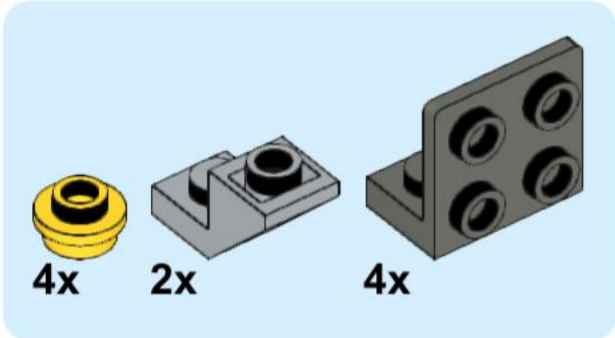

**MIGHT INCLUDE "ILLEGAL BUILDING
TECHNIQUES" & WEAK CONNECTIONS**

**BENDING OF THE MATERIALS CAN CAUSE
PERMANENT DAMAGE**

**Extra parts:
(included in 2xLEGO 75345)**

1

2

3

4

5