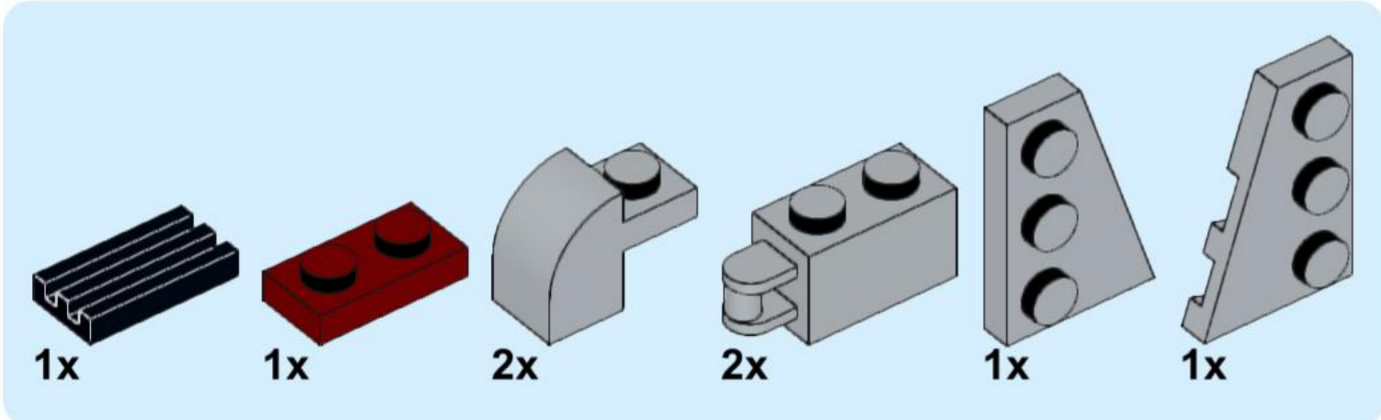

**MIGHT INCLUDE "ILLEGAL BUILDING
TECHNIQUES" & WEAK CONNECTIONS**

**BENDING OF THE MATERIALS CAN CAUSE
PERMANENT DAMAGE**

**Extra parts:
(included in 2xLEGO 75345)**

1

2

3

4

5