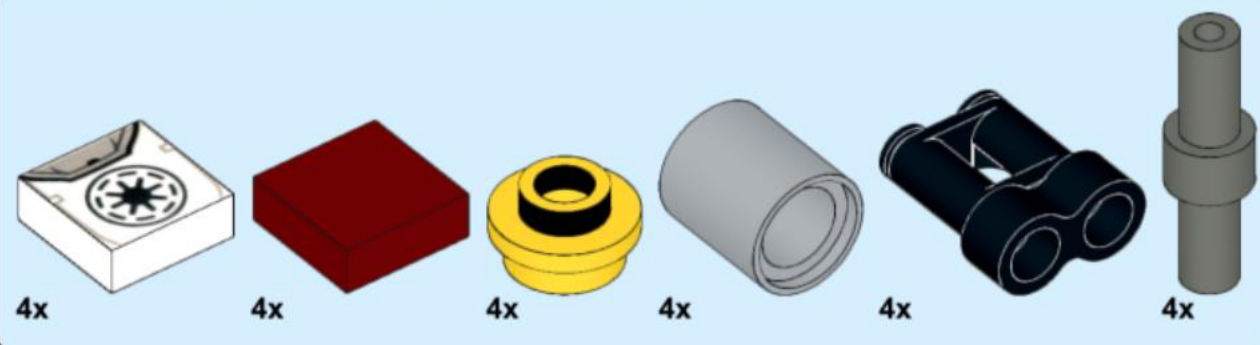

# CAUTION

**SPECIFIC DESIGN  
NOT AS STURDY AS A REGULAR SET**

**MIGHT INCLUDE "ILLEGAL BUILDING  
TECHNIQUES" & WEAK CONNECTIONS**

**BENDING OF THE MATERIALS CAN CAUSE  
PERMANENT DAMAGE**

extra parts (included in 4x LEGO 75345)