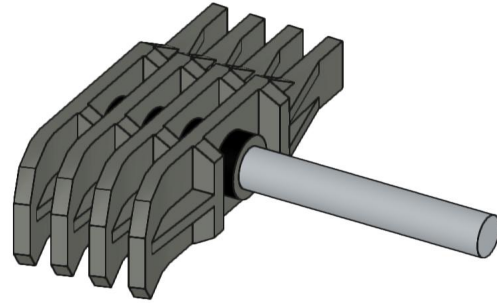

92

95

96

98

99

100

101

105

2x 2x 2x 4x 2x

This block contains a parts list for step 107. It shows five items: a black axle pin (2x), a red axle pin (2x), a grey axle pin (2x), a blue 1-hole Technic plate (4x), and a grey 5-hole Technic plate (2x).