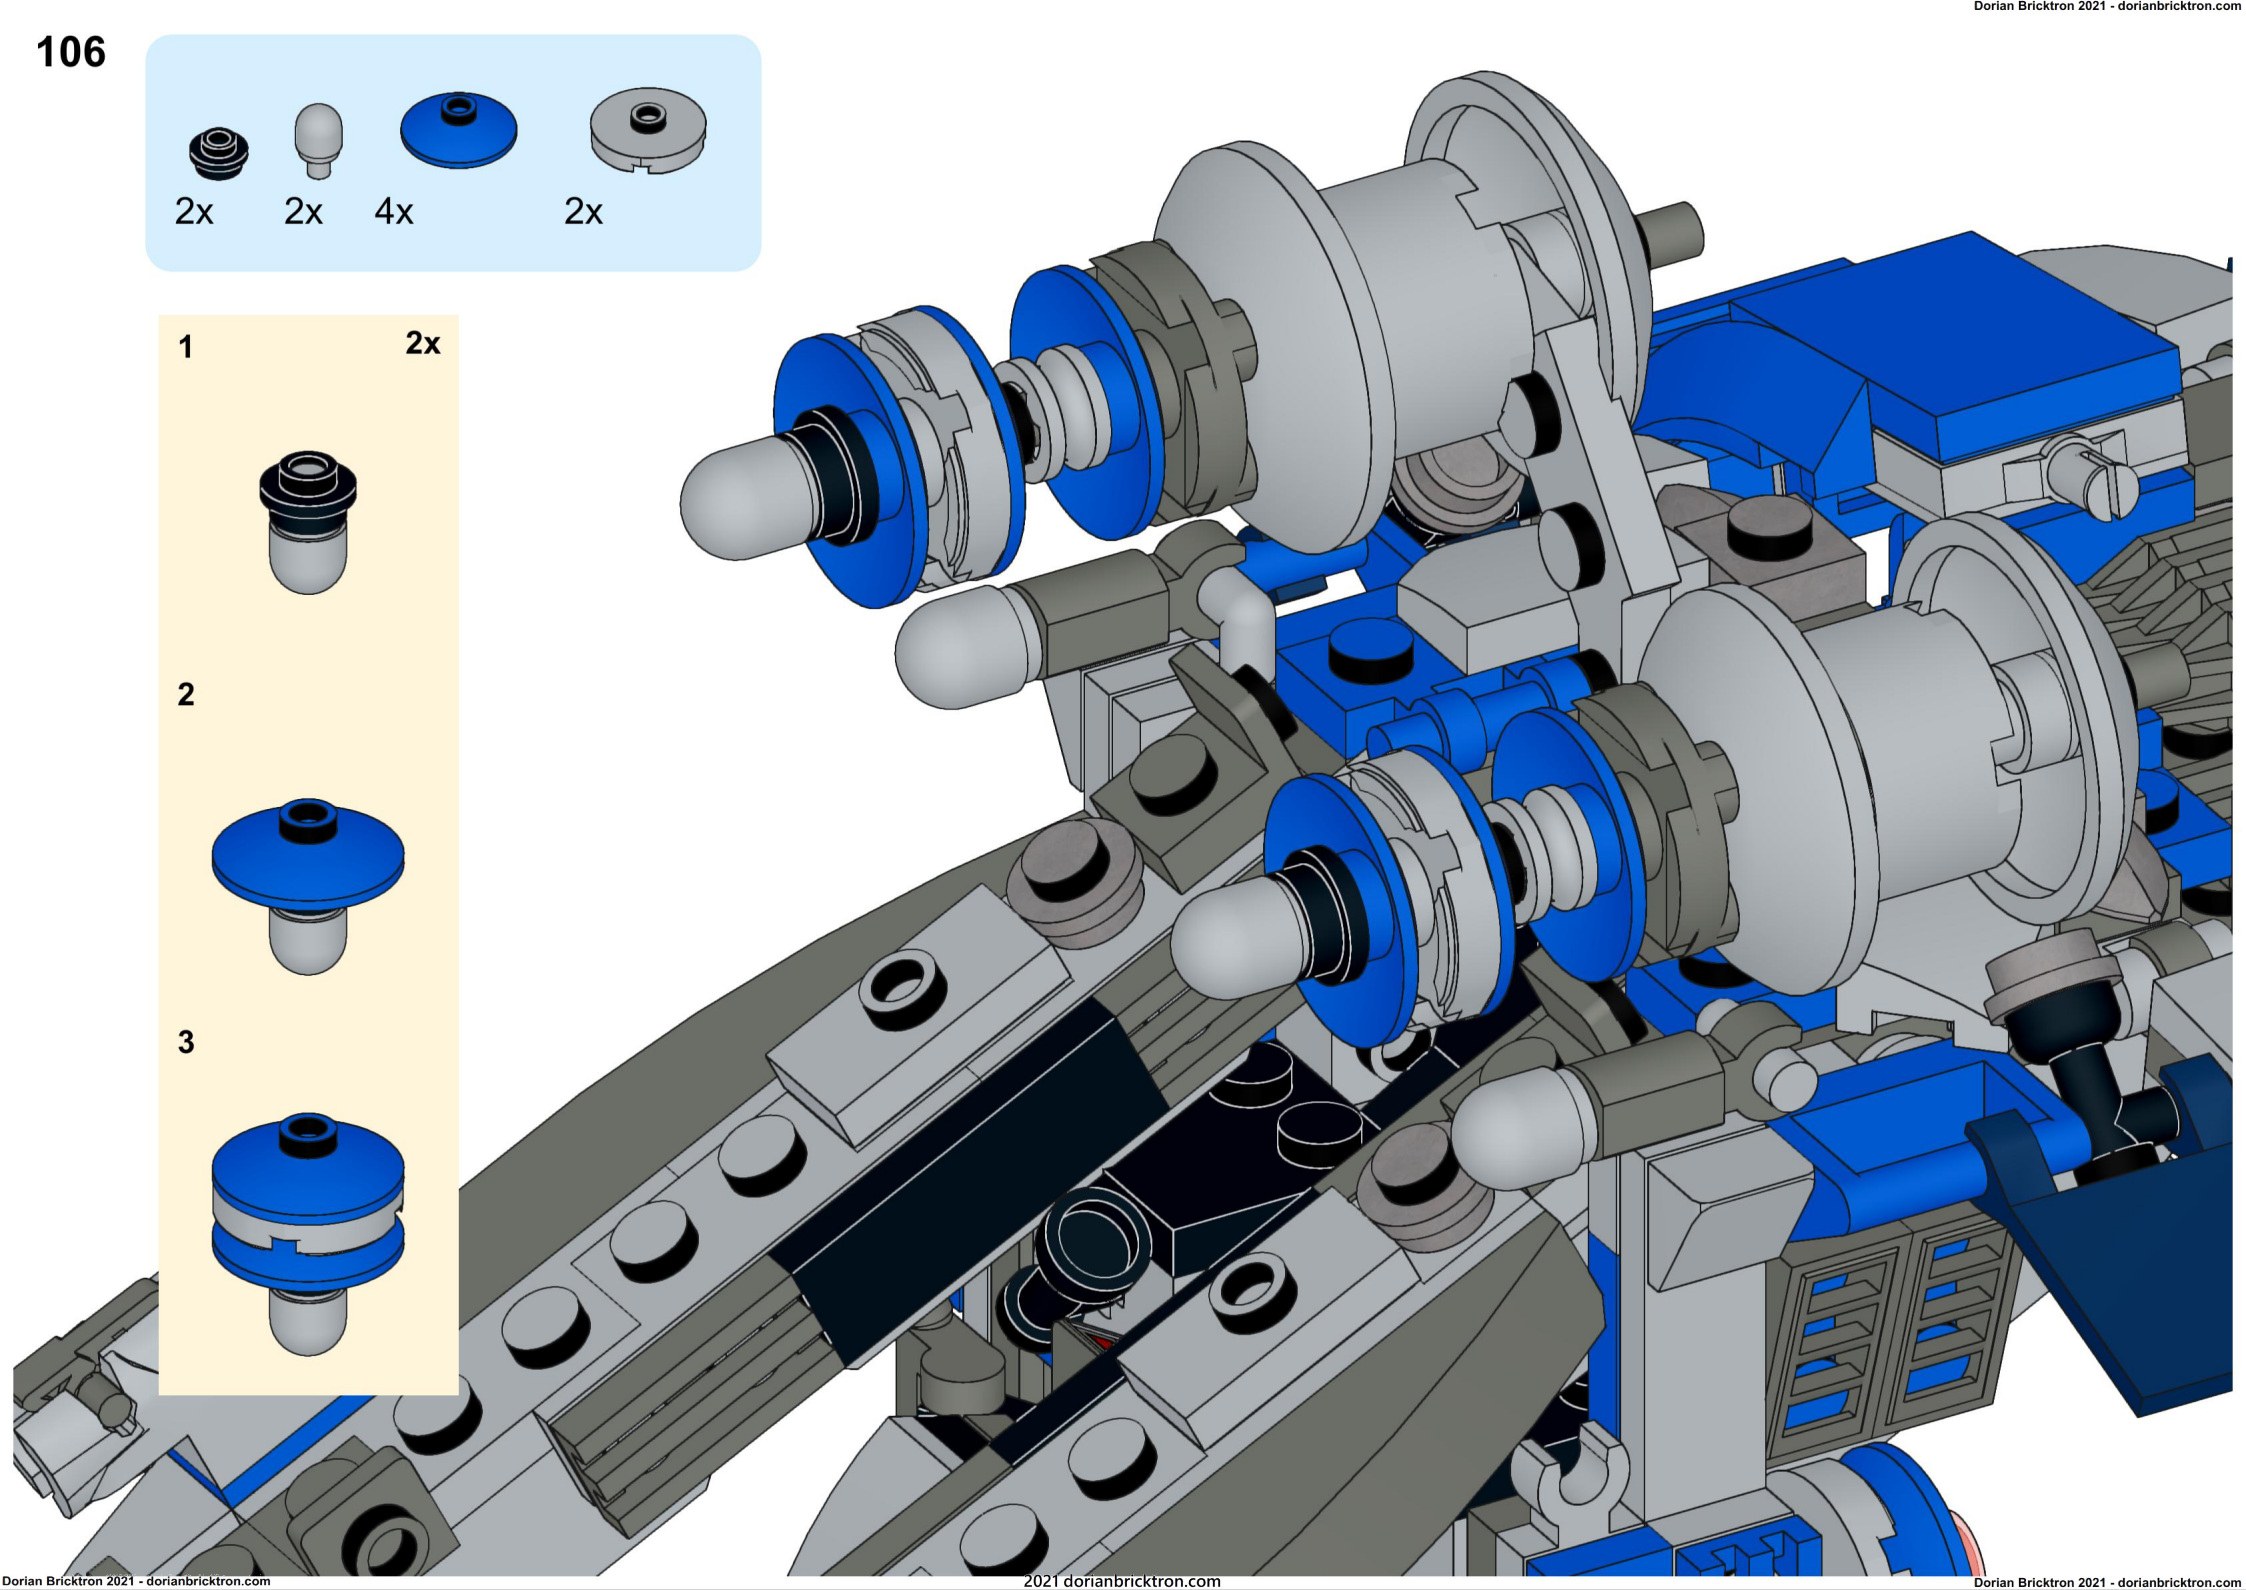

2x 2x 2x 4x 2x

This block contains a parts list for step 107. It shows five items: a black axle pin (2x), a red axle pin (2x), a grey axle pin (2x), a blue 1-hole Technic plate (4x), and a grey 5-hole Technic plate (2x).