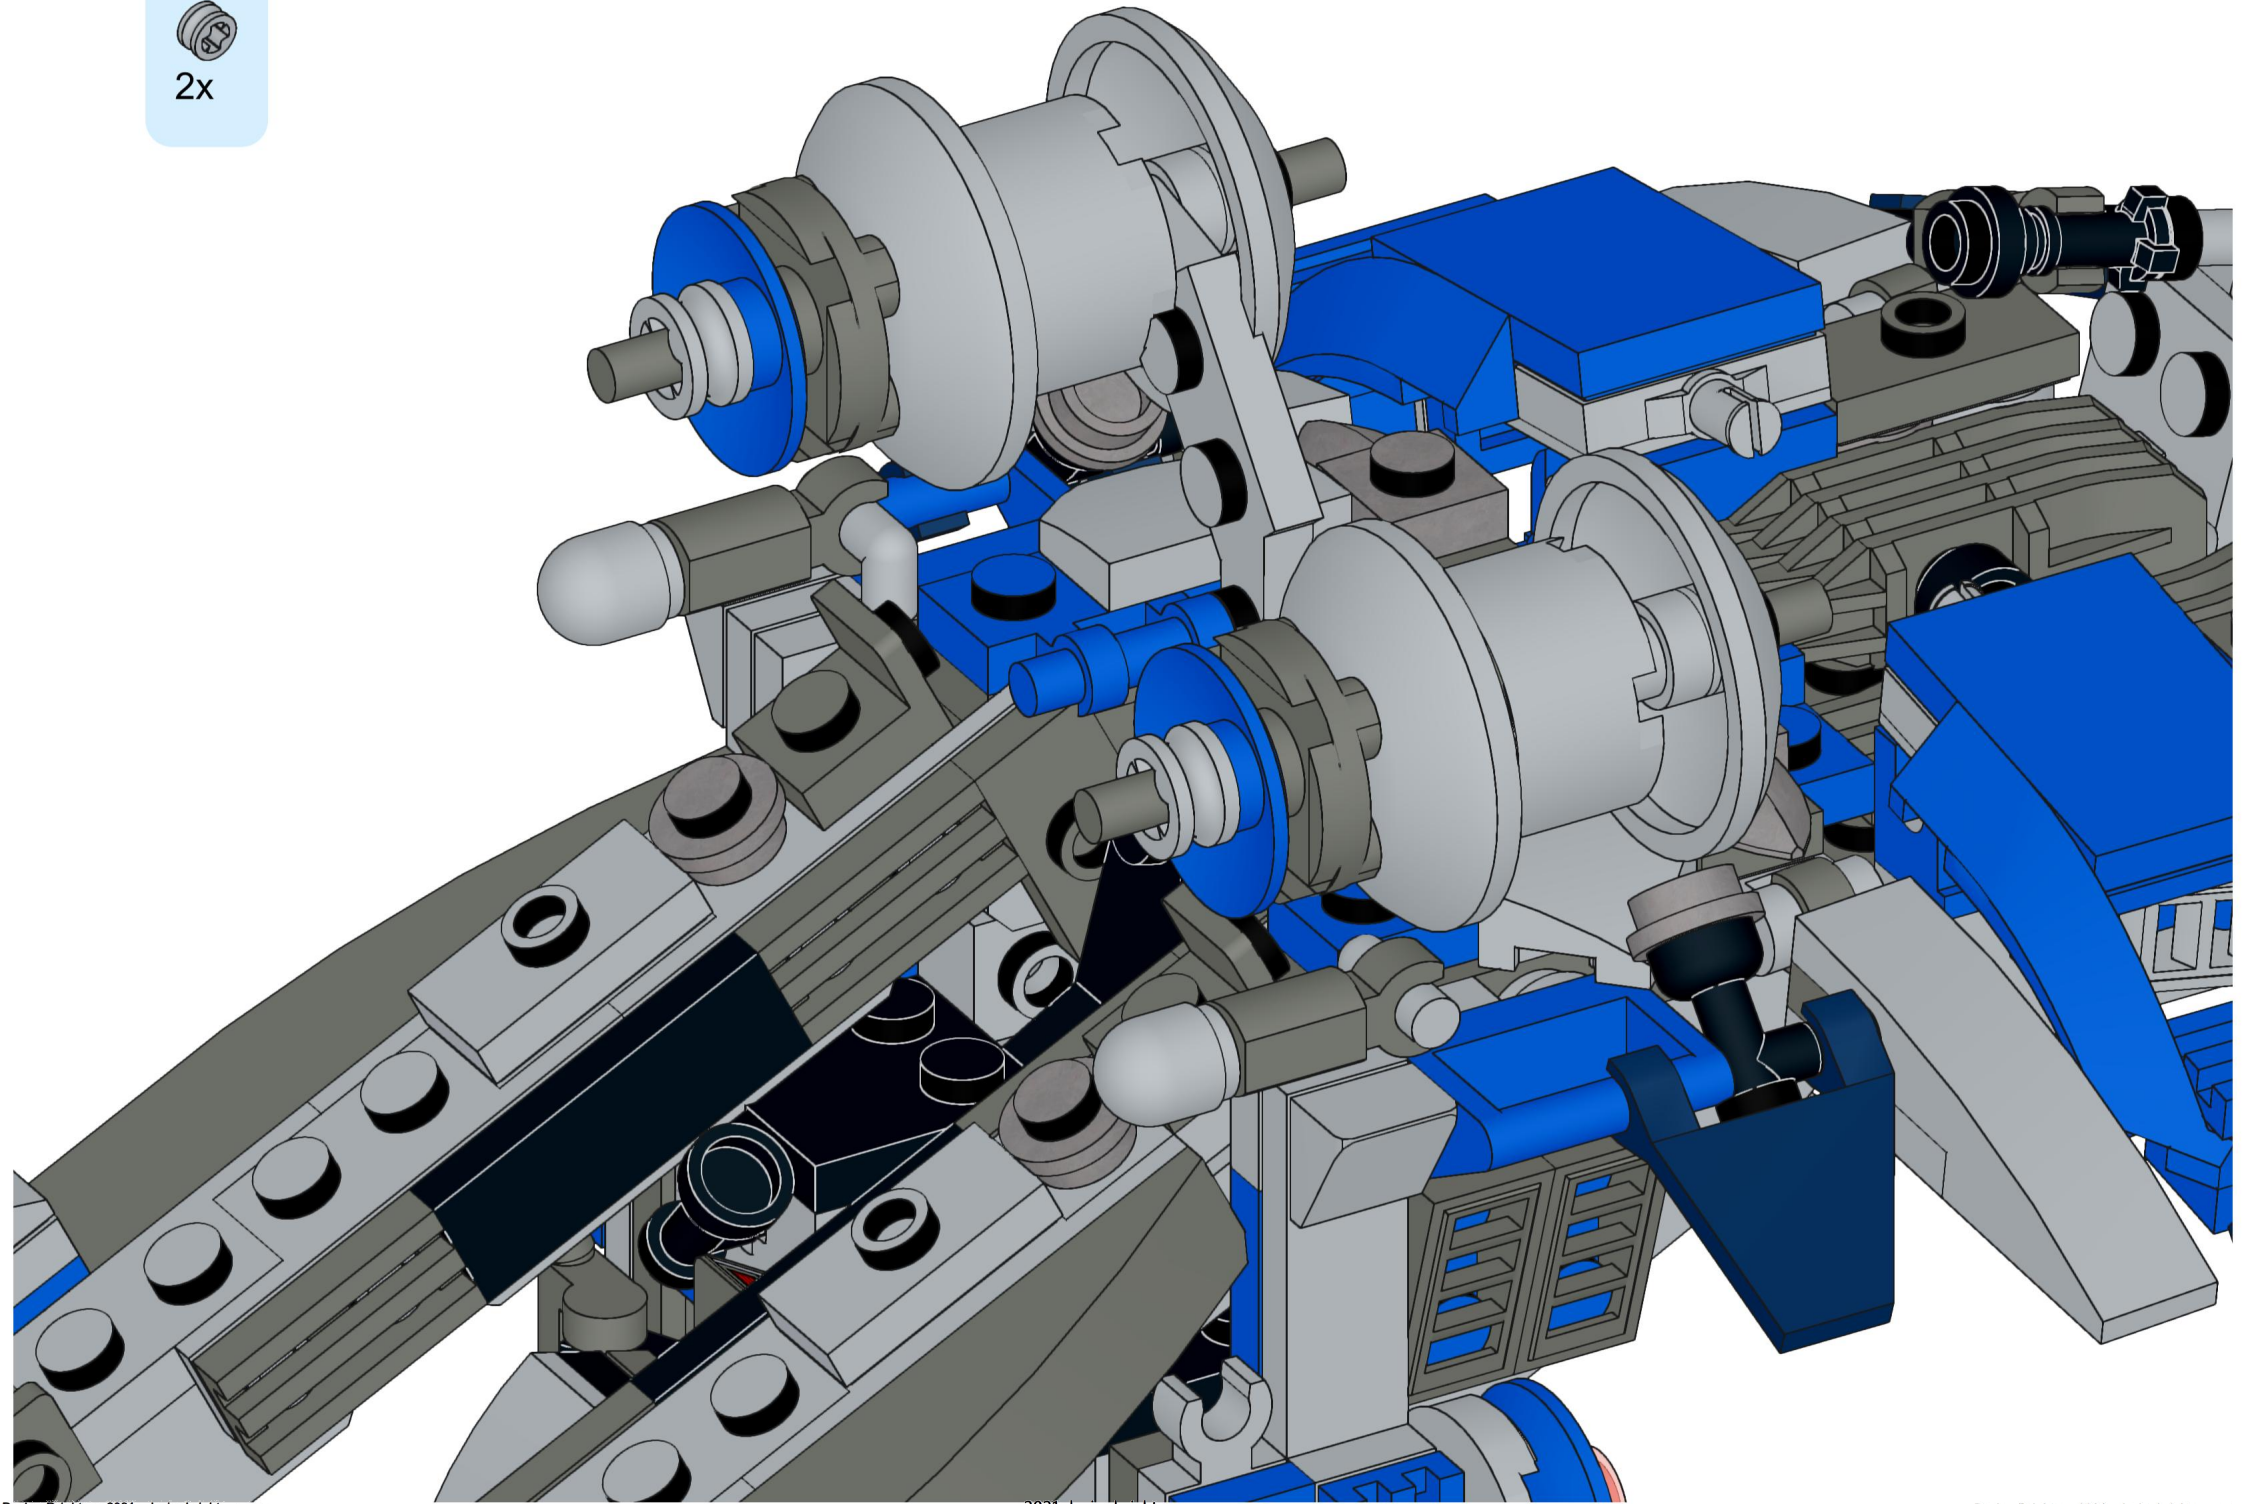

2x 2x 2x 4x 2x

This block contains a parts list for step 107. It shows five items: a black axle pin (2x), a red axle pin (2x), a grey axle pin (2x), a blue 1-hole Technic plate (4x), and a grey 5-hole Technic plate (2x).