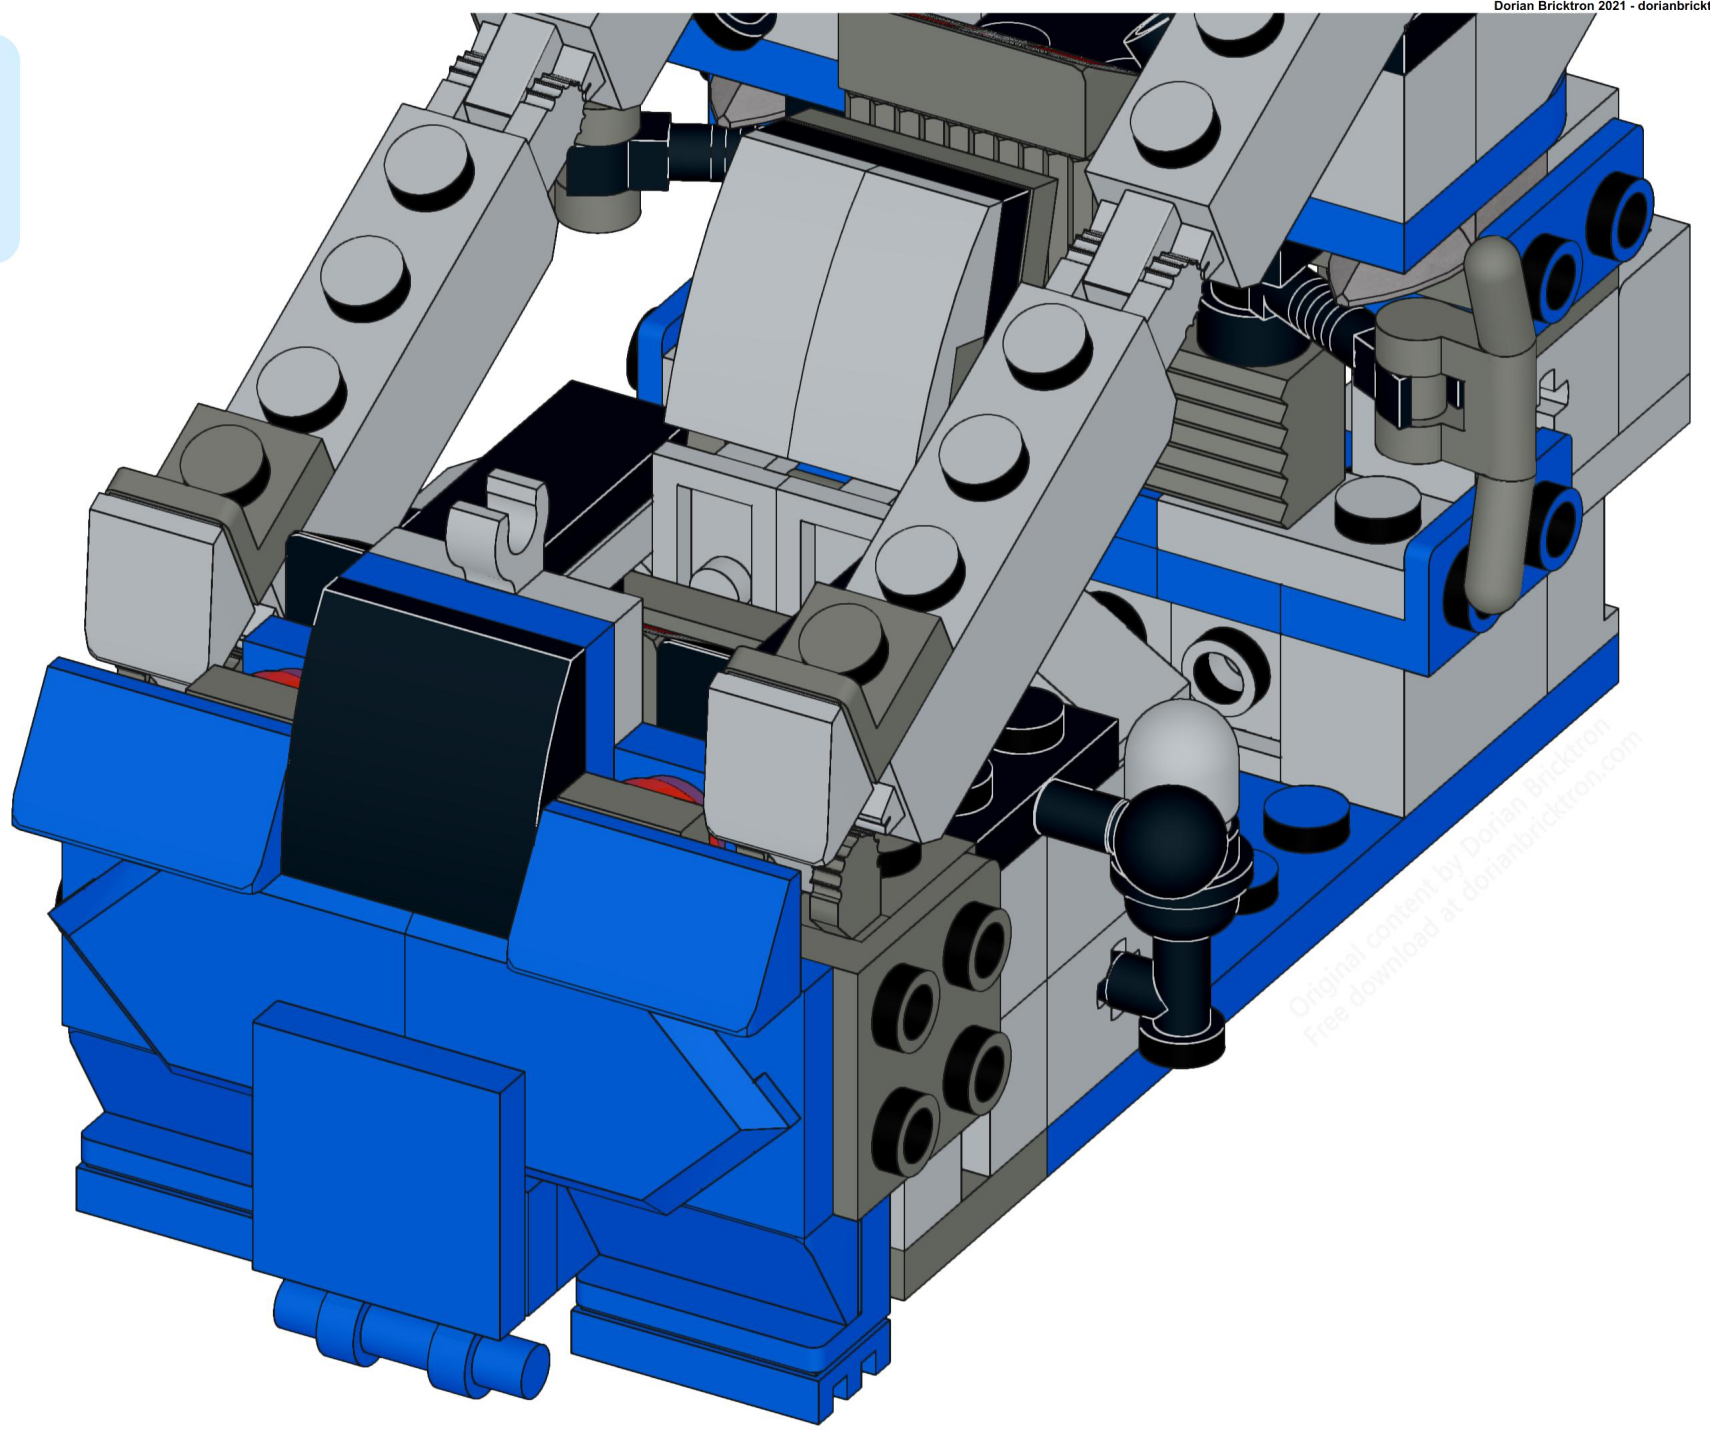

Original content by Dorian Bricktron
Free download at dorianbricktron.com

47

49

50

Original content by Dorian Bricktron
Free download at dorianbricktron.com

1x 2x 1x 1x 1x 2x

This block contains a parts list for step 54. It features six items with their respective quantities: a grey 1x1 pin (1x), a grey 1x3 Technic axle (2x), a grey 1x1 Technic bush (1x), a black 1x3 Technic axle (1x), a grey 1x1 Technic bush (1x), and a grey 1x4 Technic axle with two holes (2x).

1

2

This section contains two assembly diagrams, labeled 1 and 2, on a yellow background. Diagram 1 shows a grey 1x4 Technic axle with two holes being inserted into a black 1x3 Technic axle. Diagram 2 shows the assembly from diagram 1 with a grey 1x1 Technic bush being inserted into the hole of the grey 1x4 Technic axle.