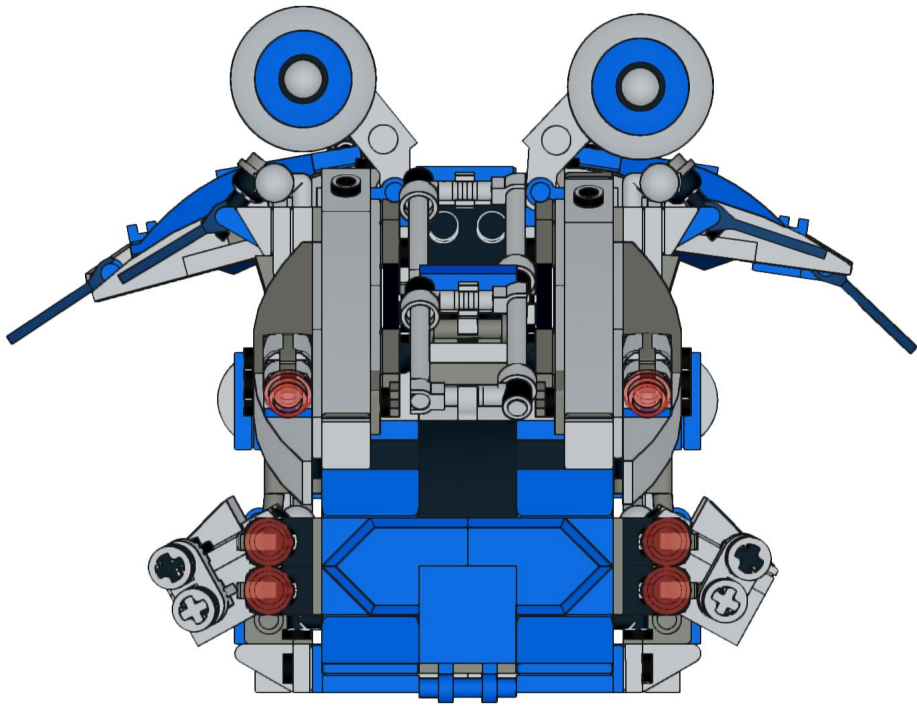

Original content by Dorian Bricktron
Free download at dorianbricktron.com