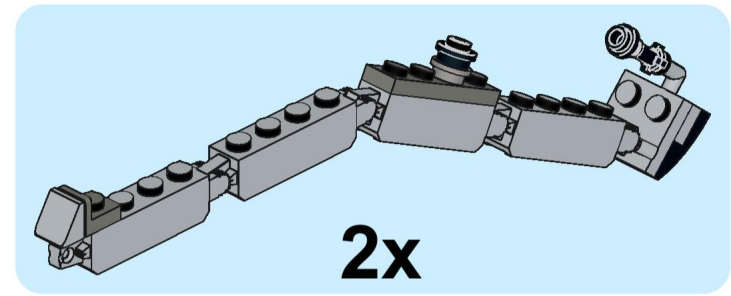

Original content by Dorian Bricktron
Free download at dorianbricktron.com

47

49

50

Original content by Dorian Bricktron
Free download at dorianbricktron.com

1x 2x 1x 1x 1x 2x

This block contains a parts list for step 54. It features six items with their respective quantities: a grey 1x1 pin (1x), a grey 1x3 Technic axle (2x), a grey 1x1 Technic bush (1x), a black 1x3 Technic axle (1x), a grey 1x1 Technic bush (1x), and a grey 1x4 Technic axle with two holes (2x).