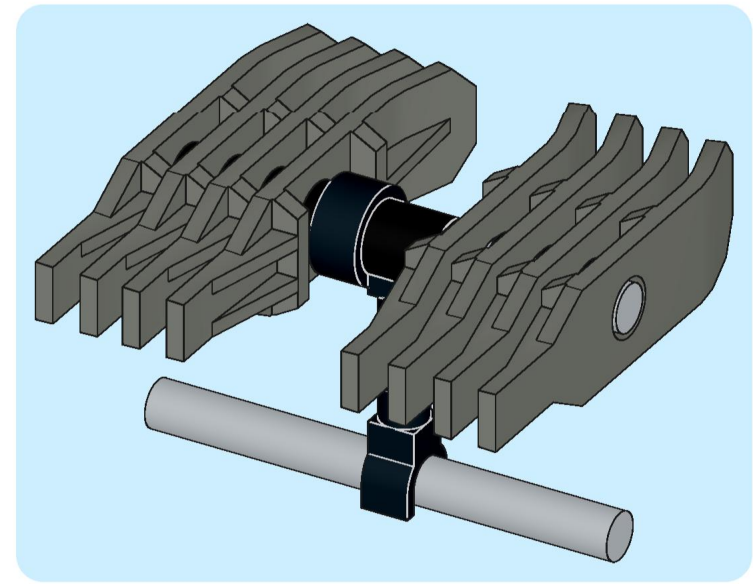

92

95

96

98

99

100

101

105

2x 2x 2x 4x 2x

This block contains a parts list for step 107. It shows five items: a black axle pin (2x), a red axle pin (2x), a grey axle pin (2x), a blue 1-hole Technic plate (4x), and a grey 5-hole Technic plate (2x).

1 2x

2

3

This block shows the assembly steps for step 107. Step 1 shows a grey 5-hole Technic plate with a black axle pin inserted into the center hole. Step 2 shows a blue 1-hole Technic plate being placed on top of the grey plate, with the black axle pin passing through the hole in the blue plate. Step 3 shows a red axle pin being inserted into the center hole of the blue plate, passing through the black axle pin.