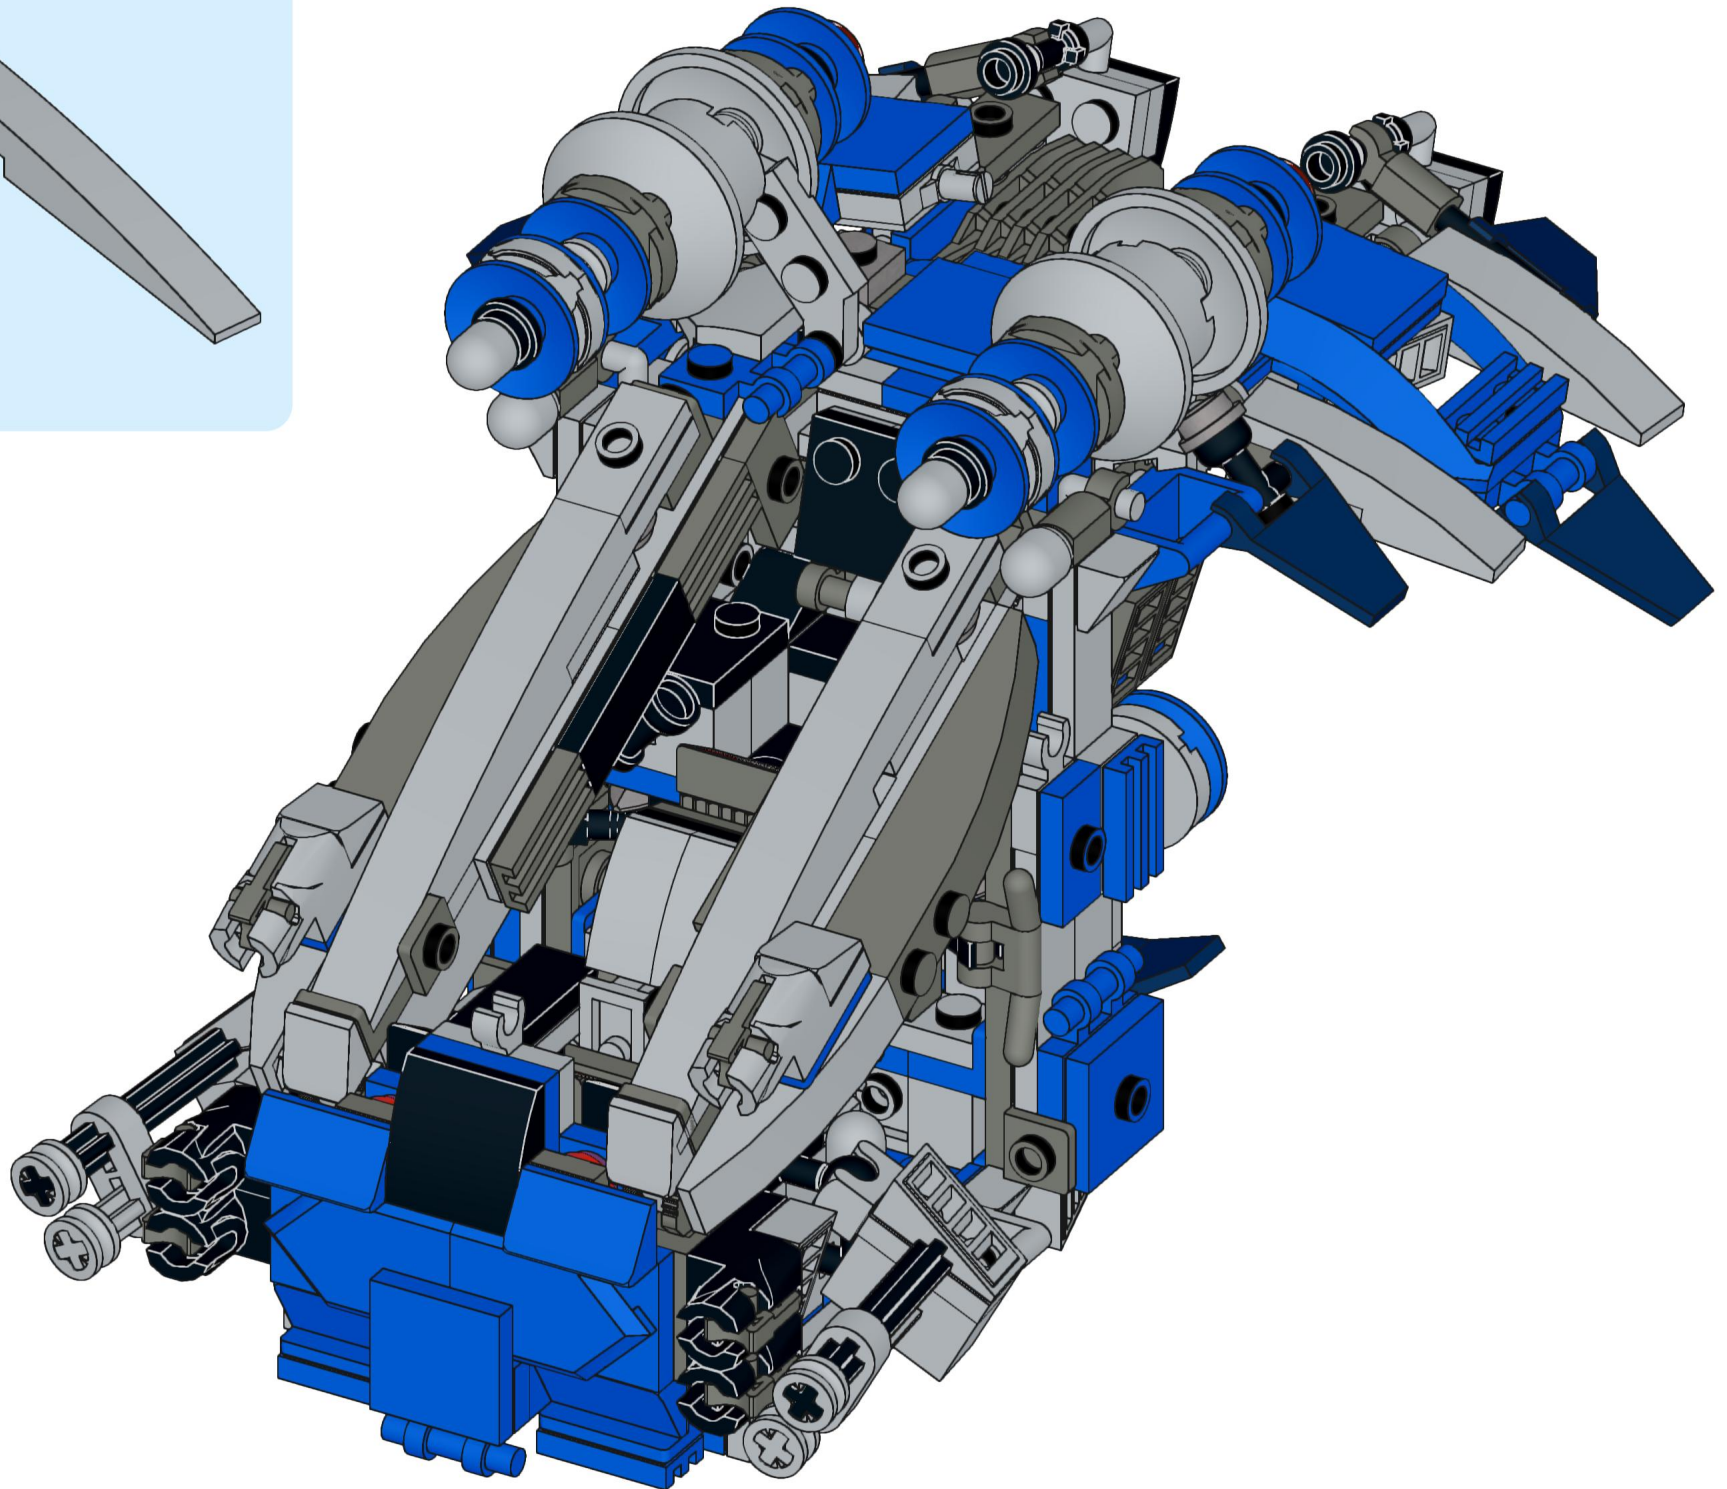

1 2x

2

3

This block shows the assembly steps for step 107. Step 1 shows a grey 5-hole Technic plate with a black axle pin inserted into the center hole. Step 2 shows a blue 1-hole Technic plate being placed on top of the grey plate, with the black axle pin passing through the hole in the blue plate. Step 3 shows a red axle pin being inserted into the center hole of the blue plate, passing through the black axle pin.