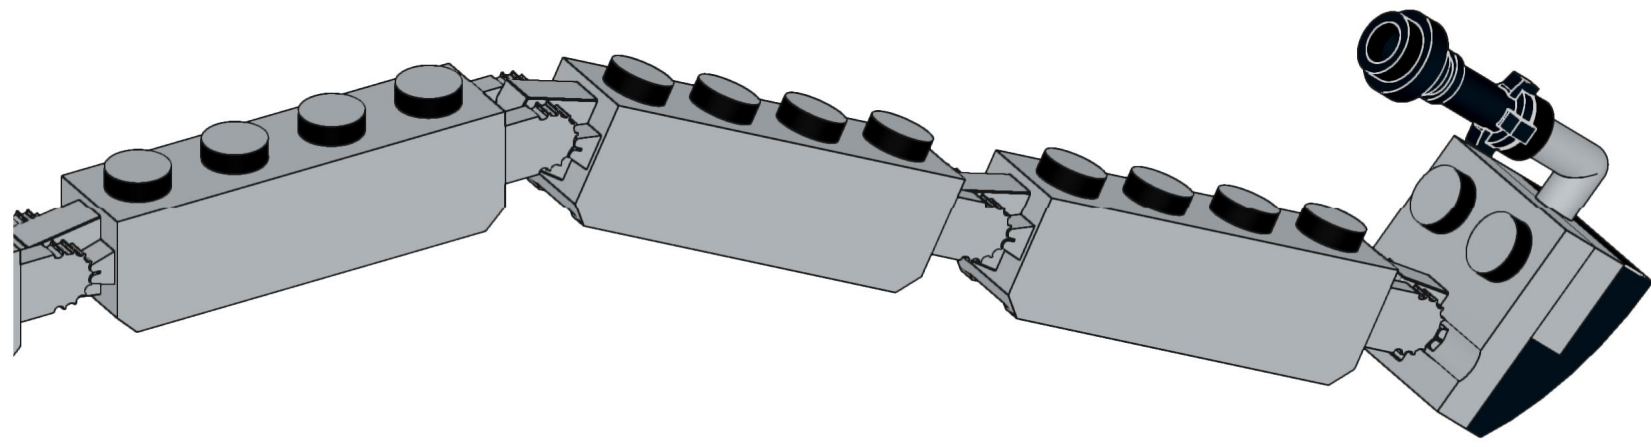

Original content by Dorian Bricktron
Free download at dorianbricktron.com

47

49

50

Original content by Dorian Bricktron
Free download at dorianbricktron.com

1x 2x 1x 1x 1x 2x

This block contains a parts list for step 54. It features six items with their respective quantities: a grey 1x1 pin (1x), a grey 1x3 Technic axle (2x), a grey 1x1 Technic bush (1x), a black 1x3 Technic axle (1x), a grey 1x1 Technic bush (1x), and a grey 1x4 Technic axle with two holes (2x).