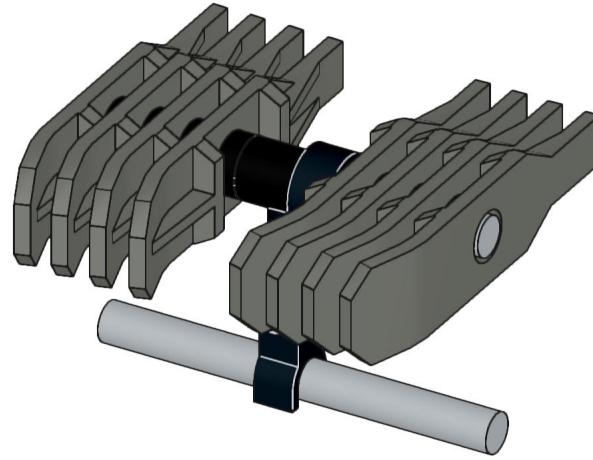

92

95

96

98

99

100

101

105

2x 2x 2x 4x 2x

This block contains a parts list for step 107. It shows five items: a black axle pin (2x), a red axle pin (2x), a grey axle pin (2x), a blue 1-hole Technic plate (4x), and a grey 5-hole Technic plate (2x).

1 2x

2

3

This block shows the assembly steps for step 107. Step 1 shows a grey 5-hole Technic plate with a black axle pin inserted into the center hole. Step 2 shows a blue 1-hole Technic plate being placed on top of the grey plate, with the black axle pin passing through the hole in the blue plate. Step 3 shows a red axle pin being inserted into the center hole of the blue plate, passing through the black axle pin.