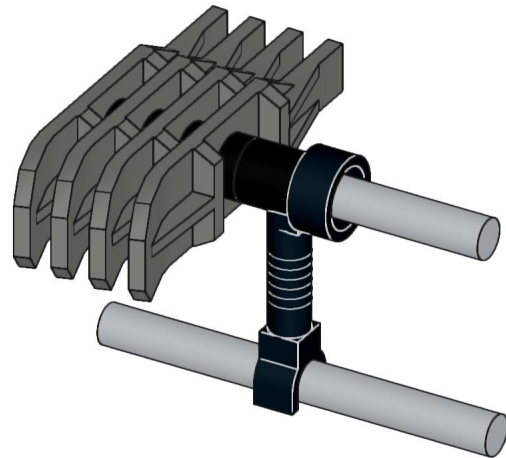

92

95

96

98

99

100

101

105

2x 2x 2x 4x 2x

This block contains a parts list for step 107. It shows five items: a black axle pin (2x), a red axle pin (2x), a grey axle pin (2x), a blue 1-hole Technic plate (4x), and a grey 5-hole Technic plate (2x).

1 2x

2

3

This block shows the assembly steps for step 107. Step 1 shows a grey 5-hole Technic plate with a black axle pin inserted into the center hole. Step 2 shows a blue 1-hole Technic plate being placed on top of the grey plate, with the black axle pin passing through the hole in the blue plate. Step 3 shows a red axle pin being inserted into the center hole of the blue plate, passing through the black axle pin.