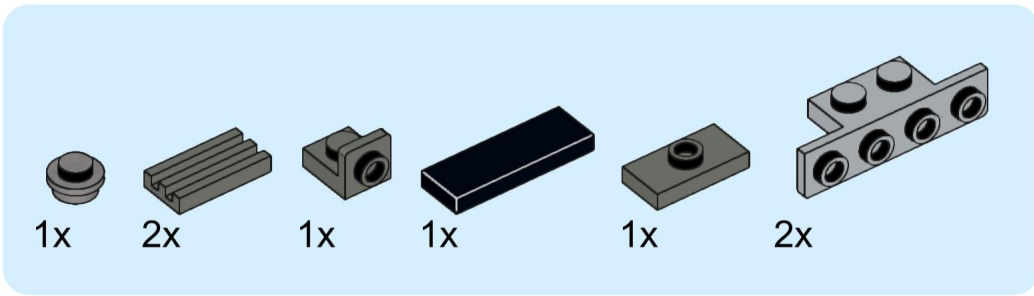

Original content by Dorian Bricktron
Free download at dorianbricktron.com

47

49

50

Original content by Dorian Bricktron
Free download at dorianbricktron.com

1x 2x 1x 1x 1x 2x

This block contains a parts list for step 54. It features six items with their respective quantities: a grey 1x1 pin (1x), a grey 1x3 Technic axle (2x), a grey 1x1 Technic bush (1x), a black 1x3 Technic axle (1x), a grey 1x1 Technic bush (1x), and a grey 1x4 Technic axle with two holes (2x).

1

2

This section contains two assembly diagrams, labeled 1 and 2, on a yellow background. Diagram 1 shows a grey 1x4 Technic axle with two holes being inserted into a black 1x3 Technic axle. Diagram 2 shows the assembly from diagram 1 with a grey 1x1 Technic bush being inserted into the hole of the grey 1x4 Technic axle.