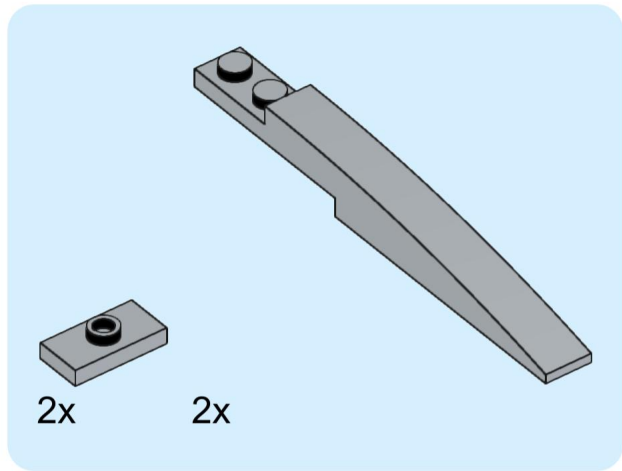

1 2x

2

3

This block shows the assembly steps for step 107. Step 1 shows a grey 5-hole Technic plate with a black axle pin inserted into the center hole. Step 2 shows a blue 1-hole Technic plate being placed on top of the grey plate, with the black axle pin passing through the hole in the blue plate. Step 3 shows a red axle pin being inserted into the center hole of the blue plate, passing through the black axle pin.