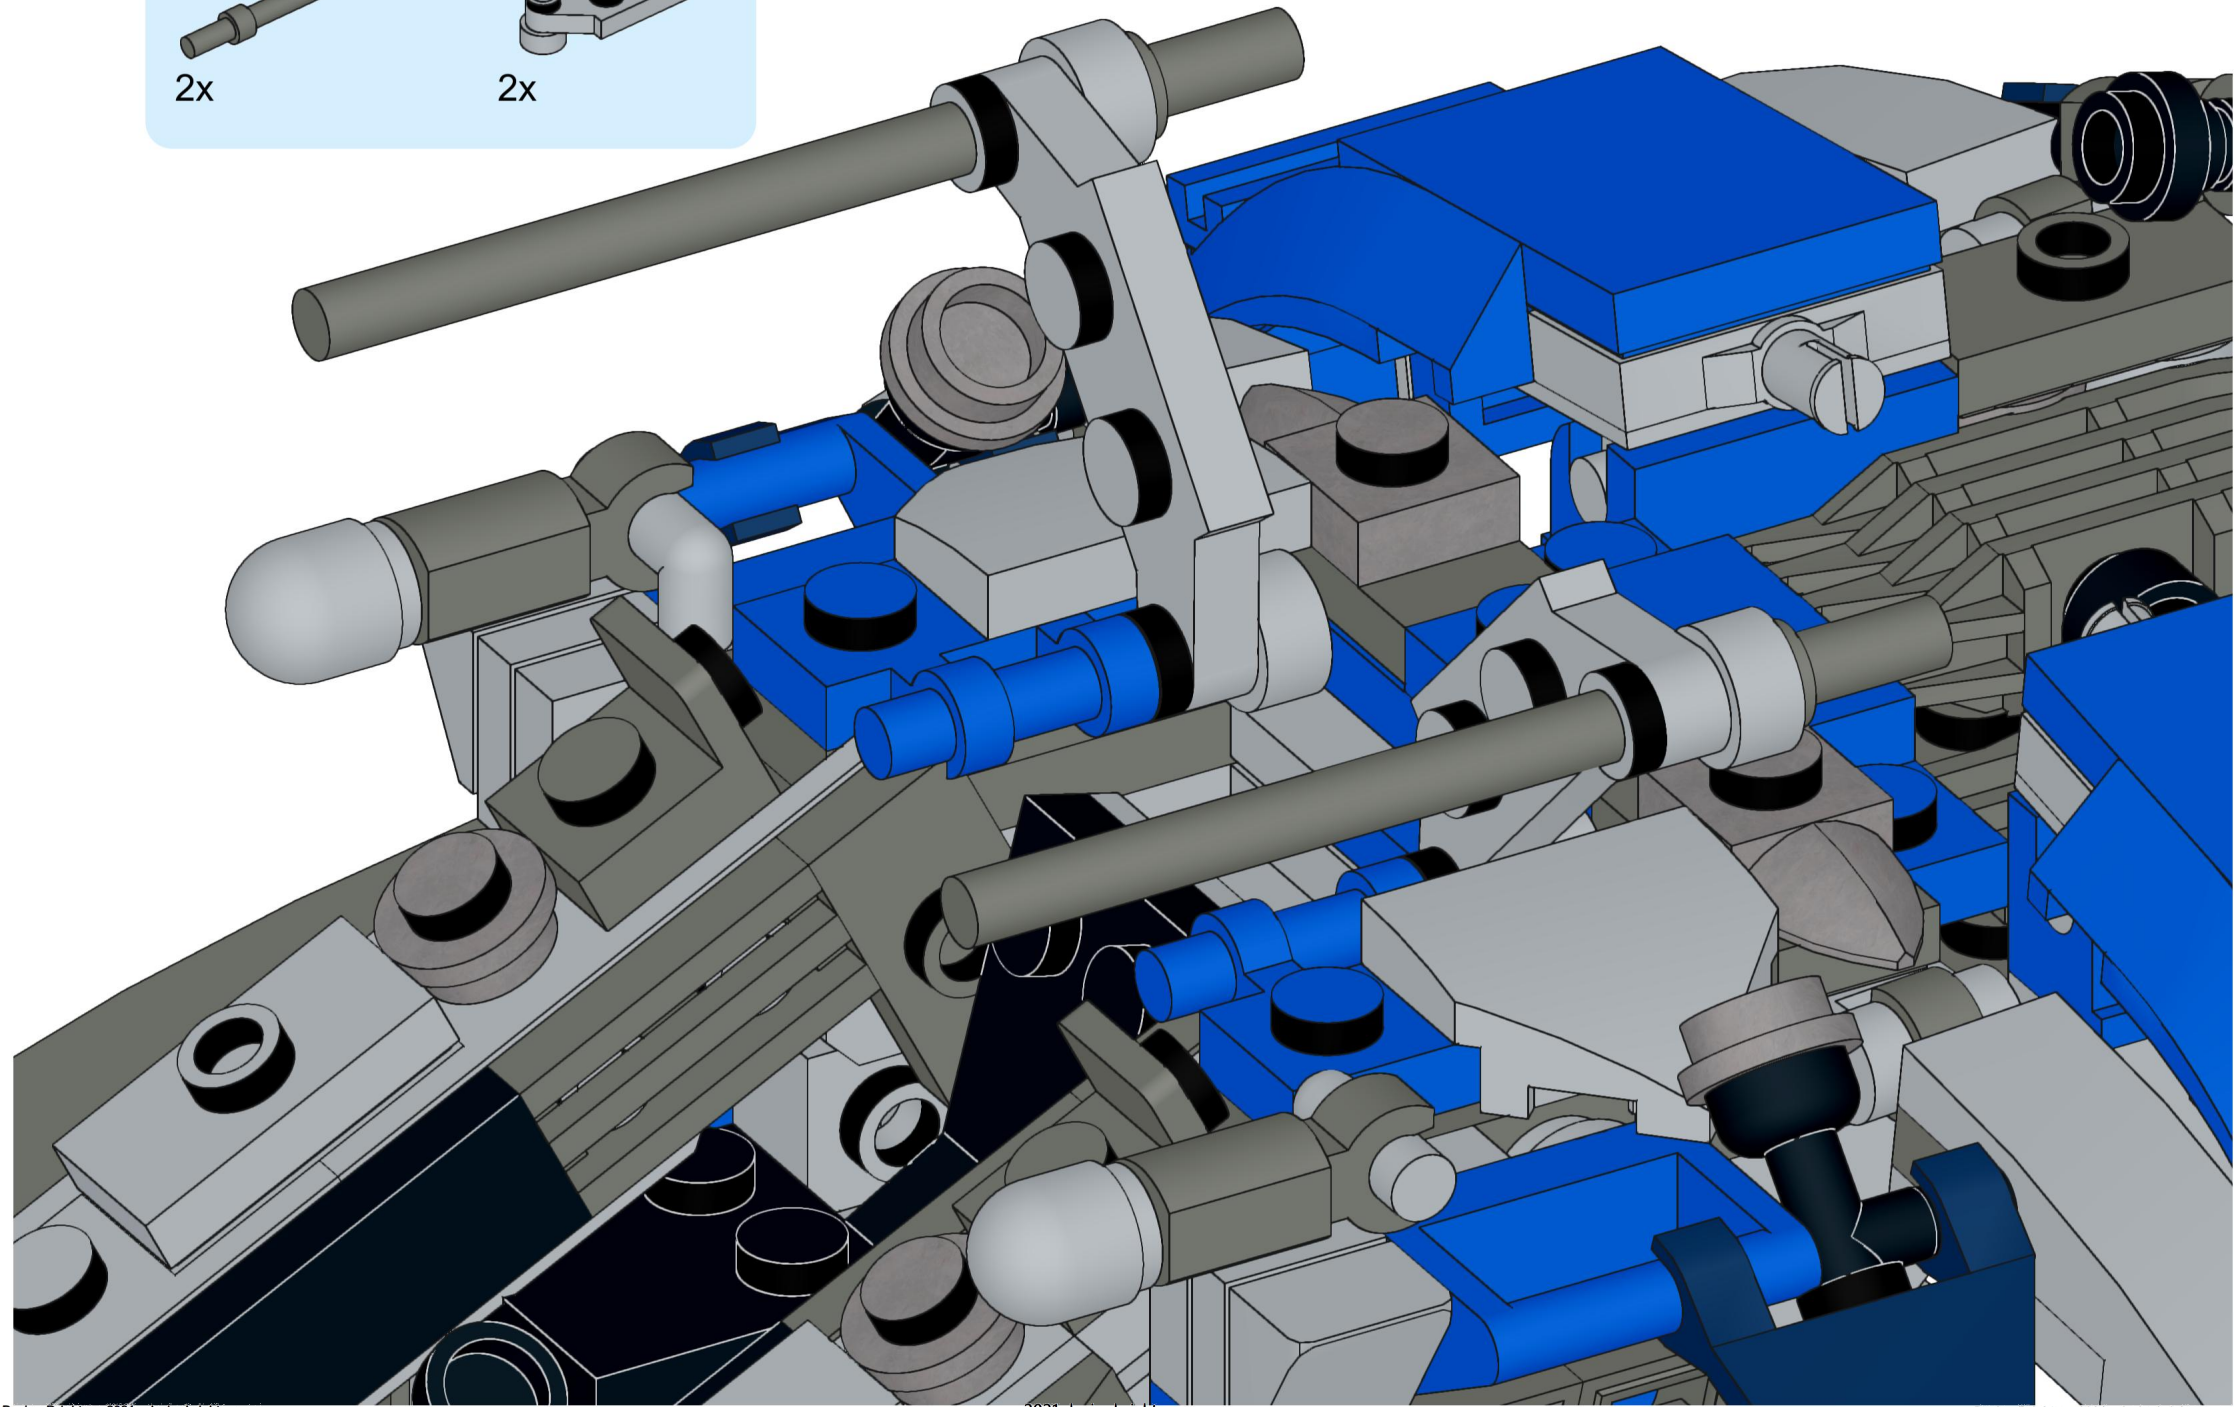

92

95

96

98

99

100

101

105

2x 2x 2x 4x 2x

This block contains a parts list for step 107. It shows five items: a black axle pin (2x), a red axle pin (2x), a grey axle pin (2x), a blue 1-hole Technic plate (4x), and a grey 5-hole Technic plate (2x).