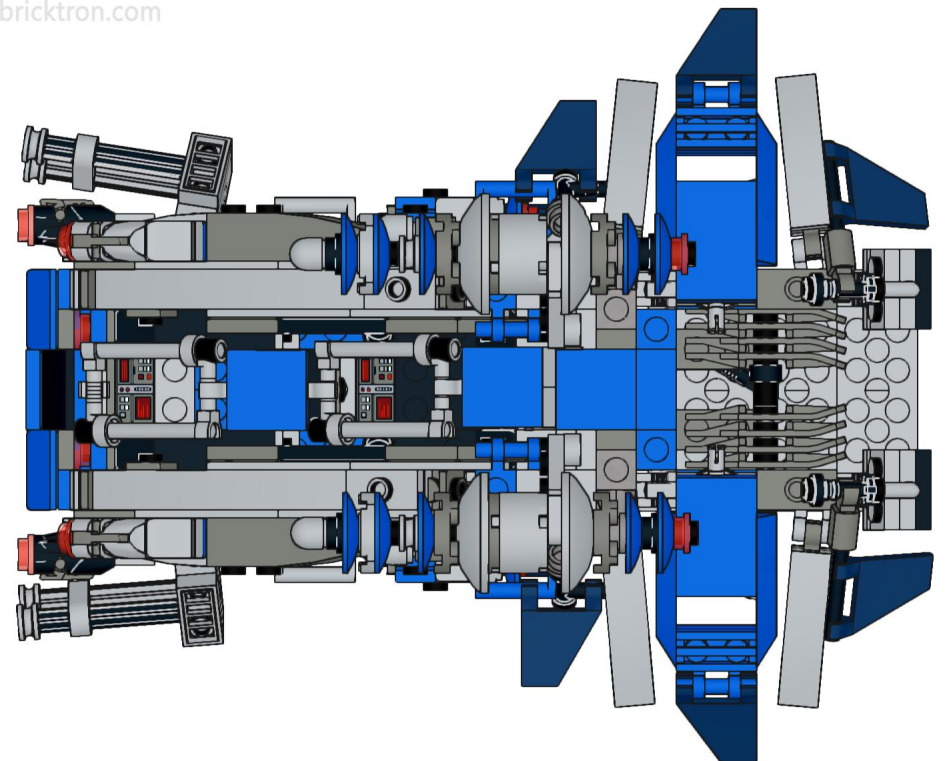

Original content by Dorian Bricktron
Free download at dorianbricktron.com