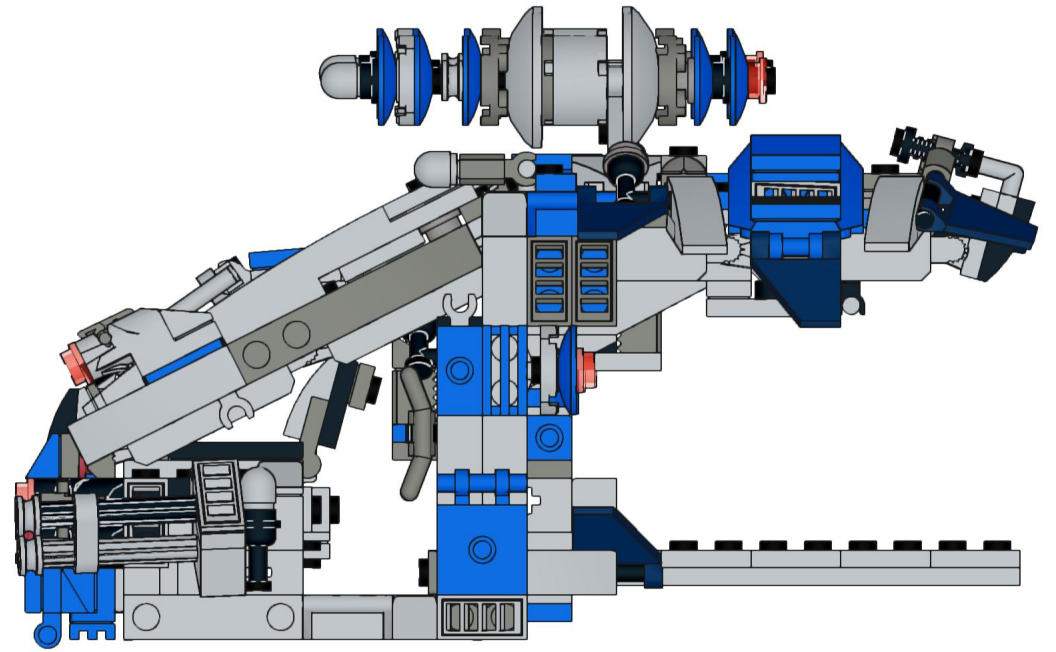

Original content by Dorian Bricktron
Free download at dorianbricktron.com