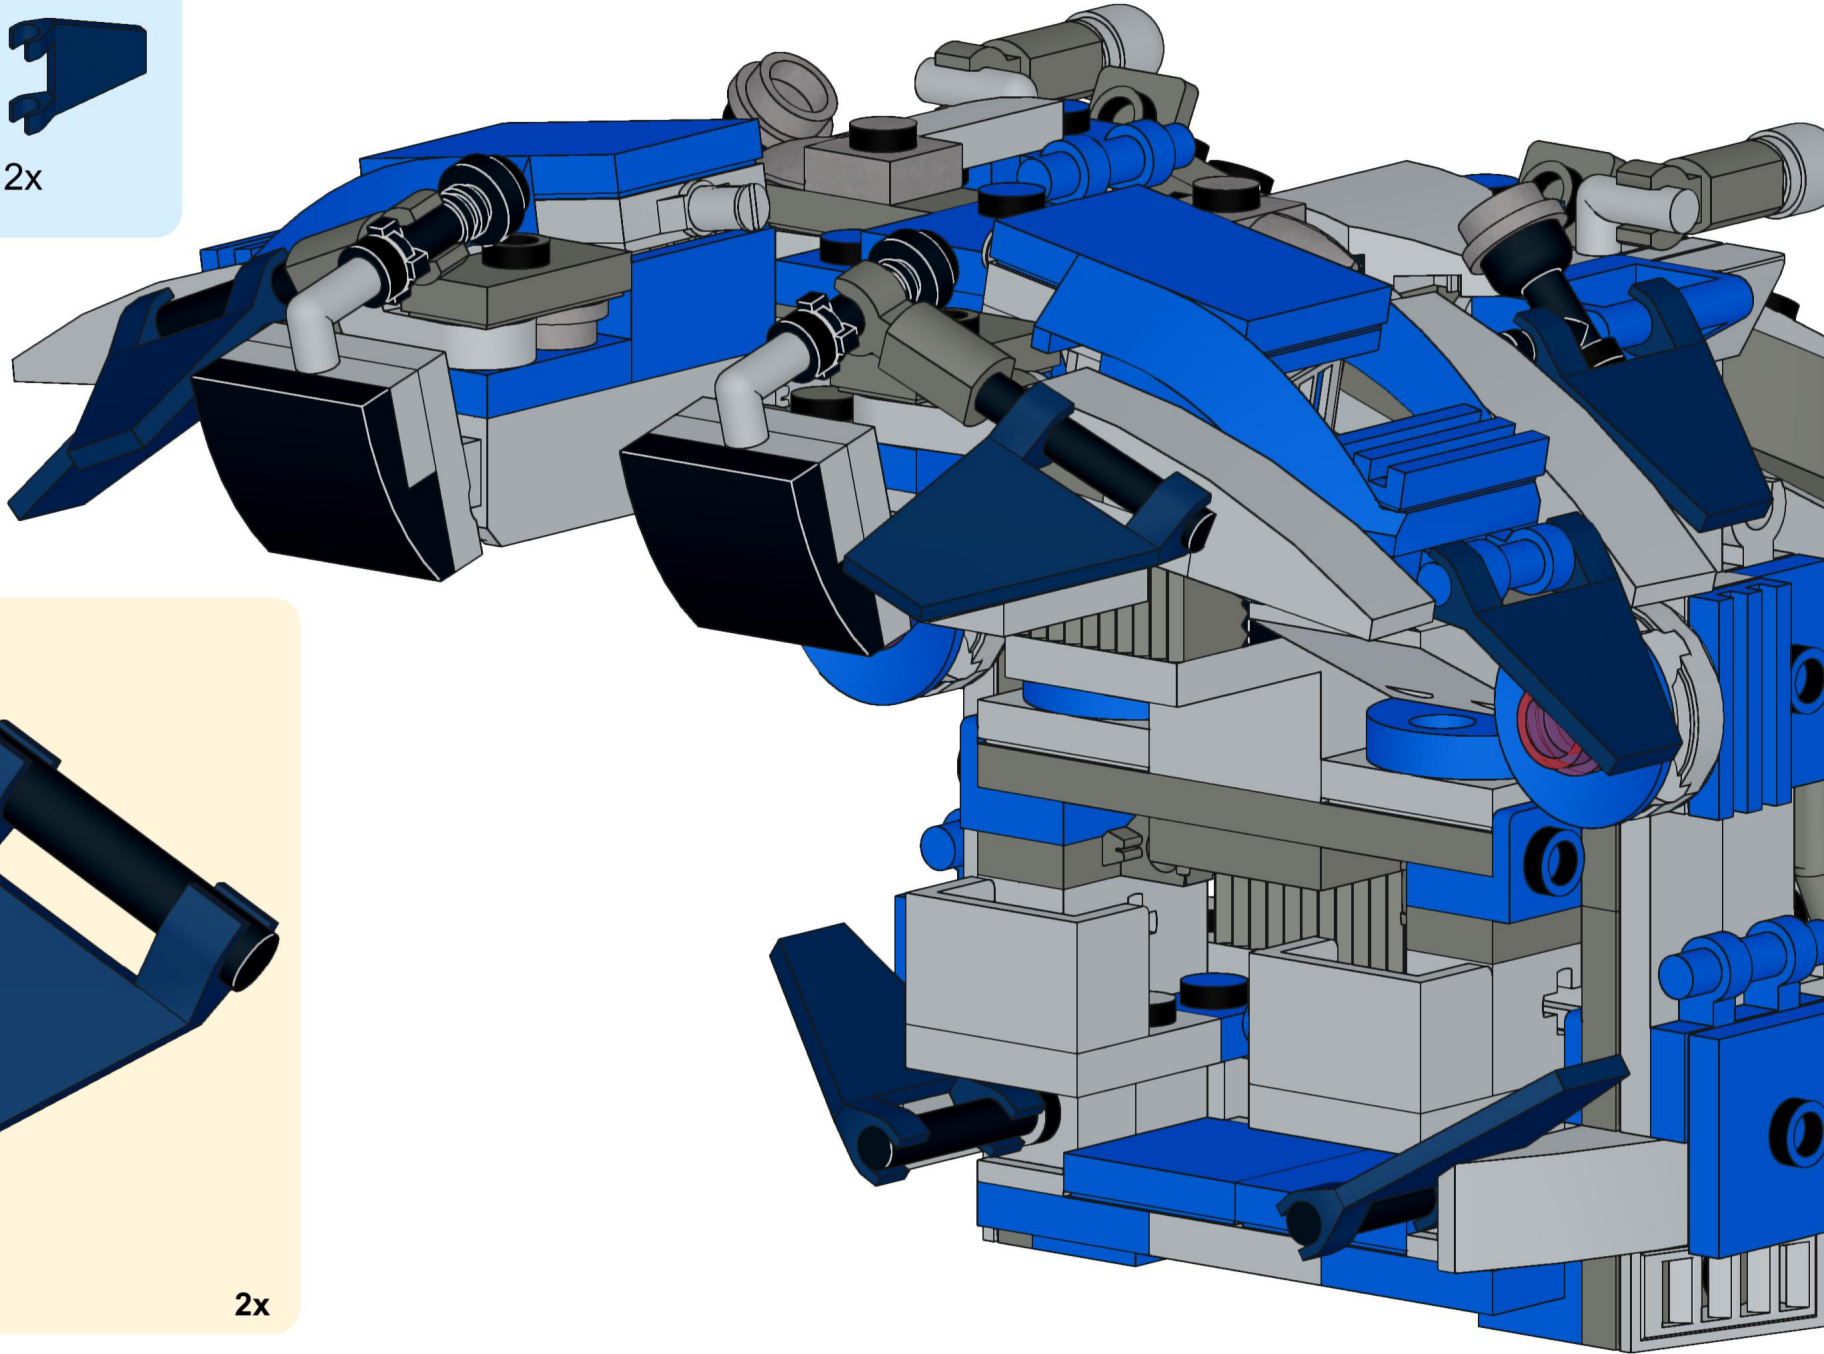

92

95

96

98

99

100

101

105

2x 2x 2x 4x 2x

This block contains a parts list for step 107. It shows five items: a black axle pin (2x), a red axle pin (2x), a grey axle pin (2x), a blue 1-hole Technic plate (4x), and a grey 5-hole Technic plate (2x).