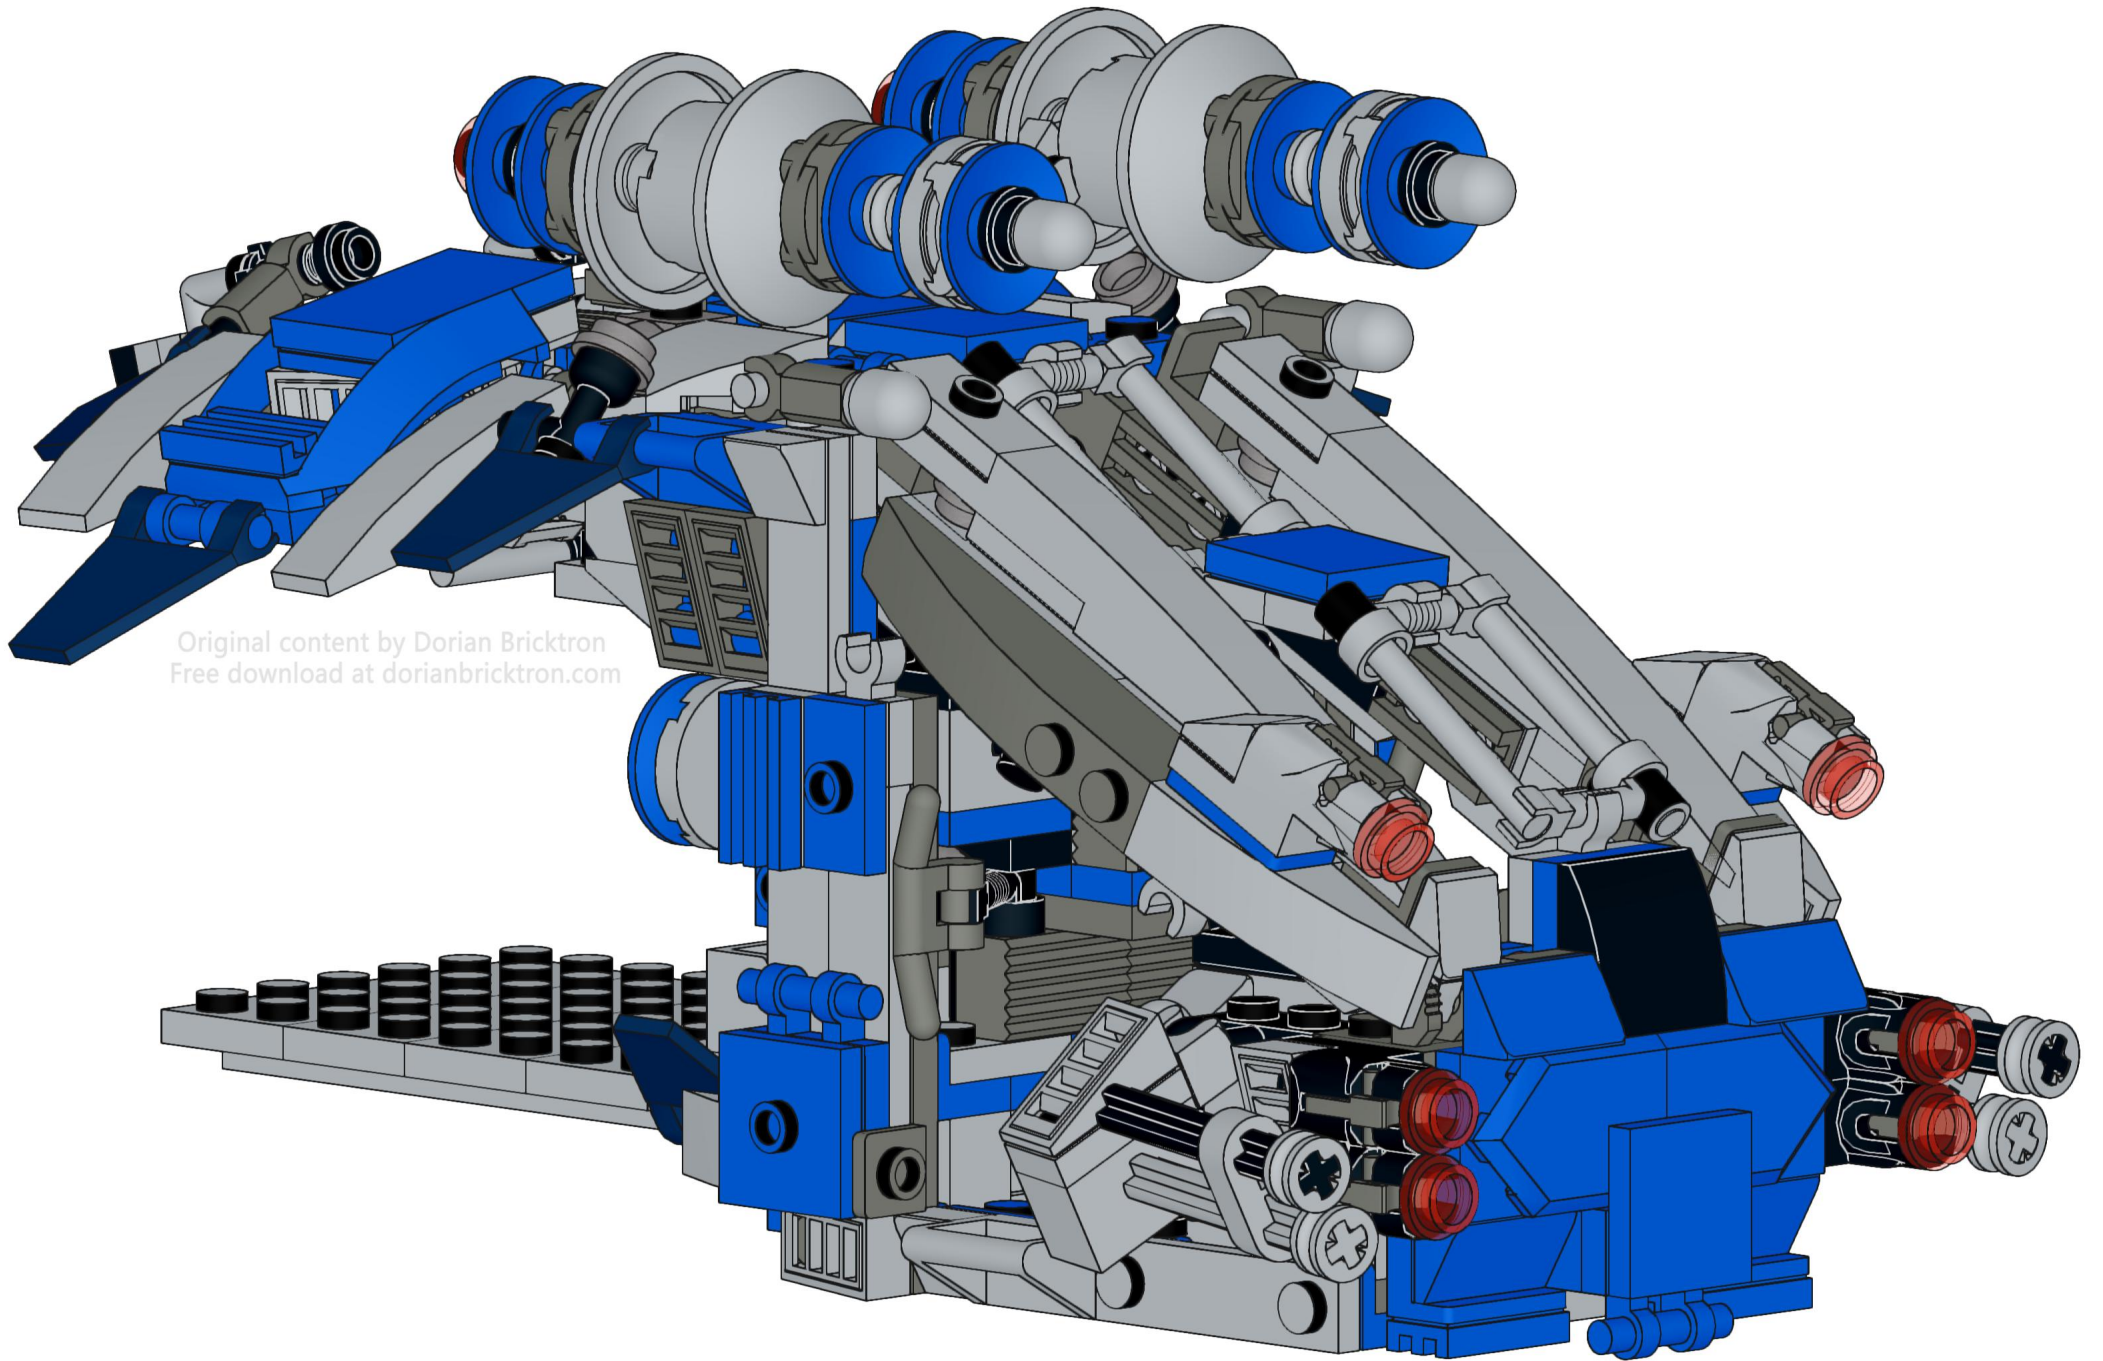

Original content by Dorian Bricktron
Free download at dorianbricktron.com