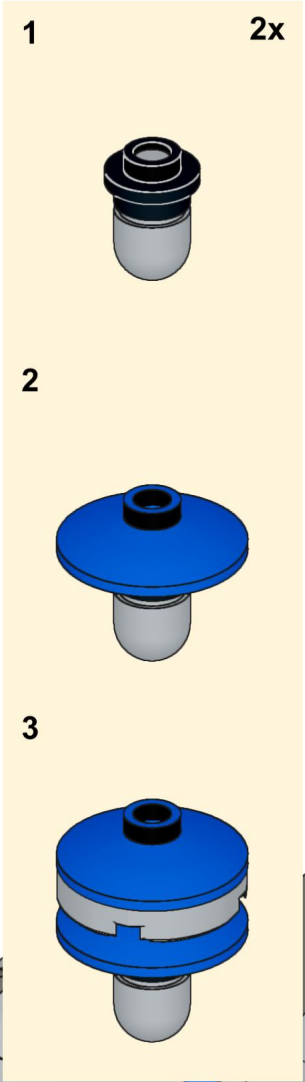

Original content by Dorian Bricktron
Free download at dorianbricktron.com

47

49

50

Original content by Dorian Bricktron
Free download at dorianbricktron.com

1x 2x 1x 1x 1x 2x

This block contains a parts list for step 54. It features six items with their respective quantities: a grey 1x1 pin (1x), a grey 1x3 Technic axle (2x), a grey 1x1 Technic bush (1x), a black 1x3 Technic axle (1x), a grey 1x1 Technic bush (1x), and a grey 1x4 Technic axle with two holes (2x).

1

2

This section contains two assembly diagrams, labeled 1 and 2, on a yellow background. Diagram 1 shows a grey 1x4 Technic axle with two holes being inserted into a black 1x3 Technic axle. Diagram 2 shows the assembly from diagram 1 with a grey 1x1 Technic bush being inserted into the hole of the grey 1x4 Technic axle.

92

95

96

98

99

100

101

105

2x 2x 2x 4x 2x

This block contains a parts list for step 107. It shows five items: a black axle pin (2x), a red axle pin (2x), a grey axle pin (2x), a blue 1-hole Technic plate (4x), and a grey 5-hole Technic plate (2x).