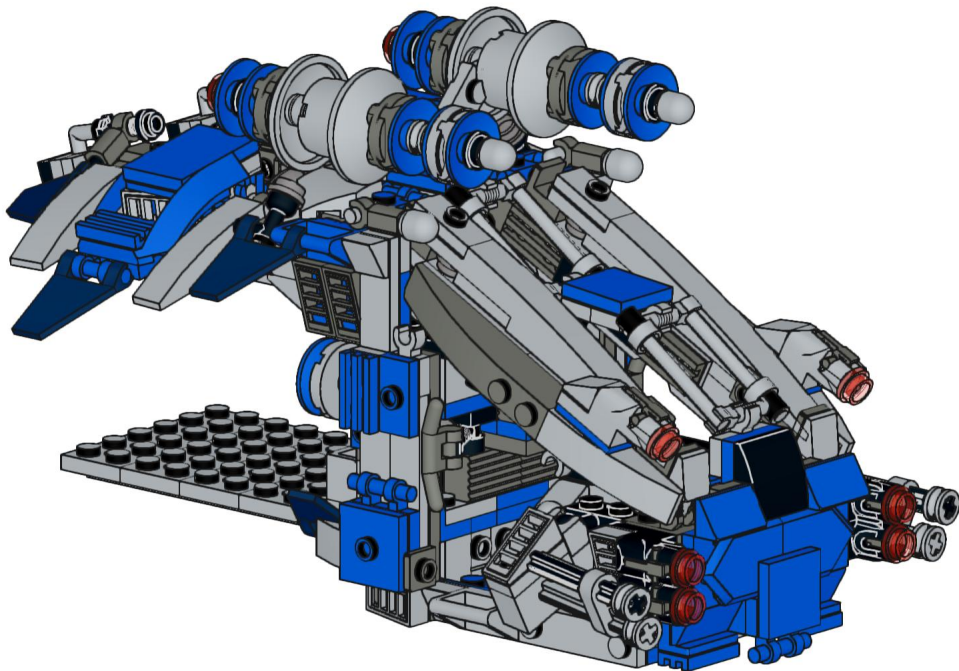

Original content by Dorian Bricktron
Free download at dorianbricktron.com