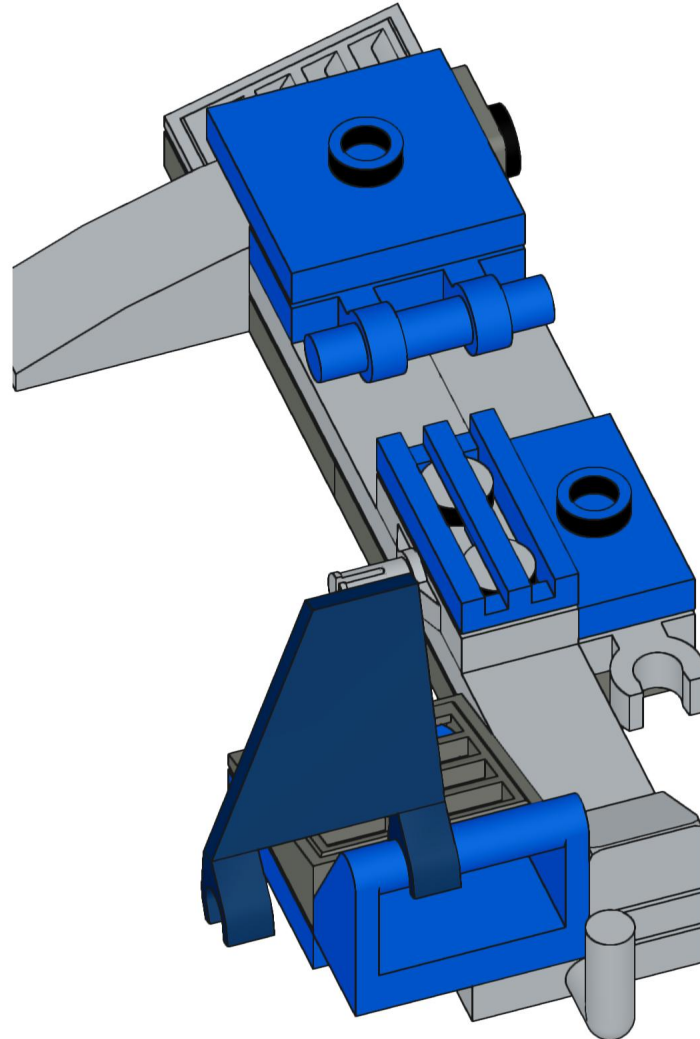

80

81

82

Original content by Dorian Bricktron
Free download at dorianbricktron.com