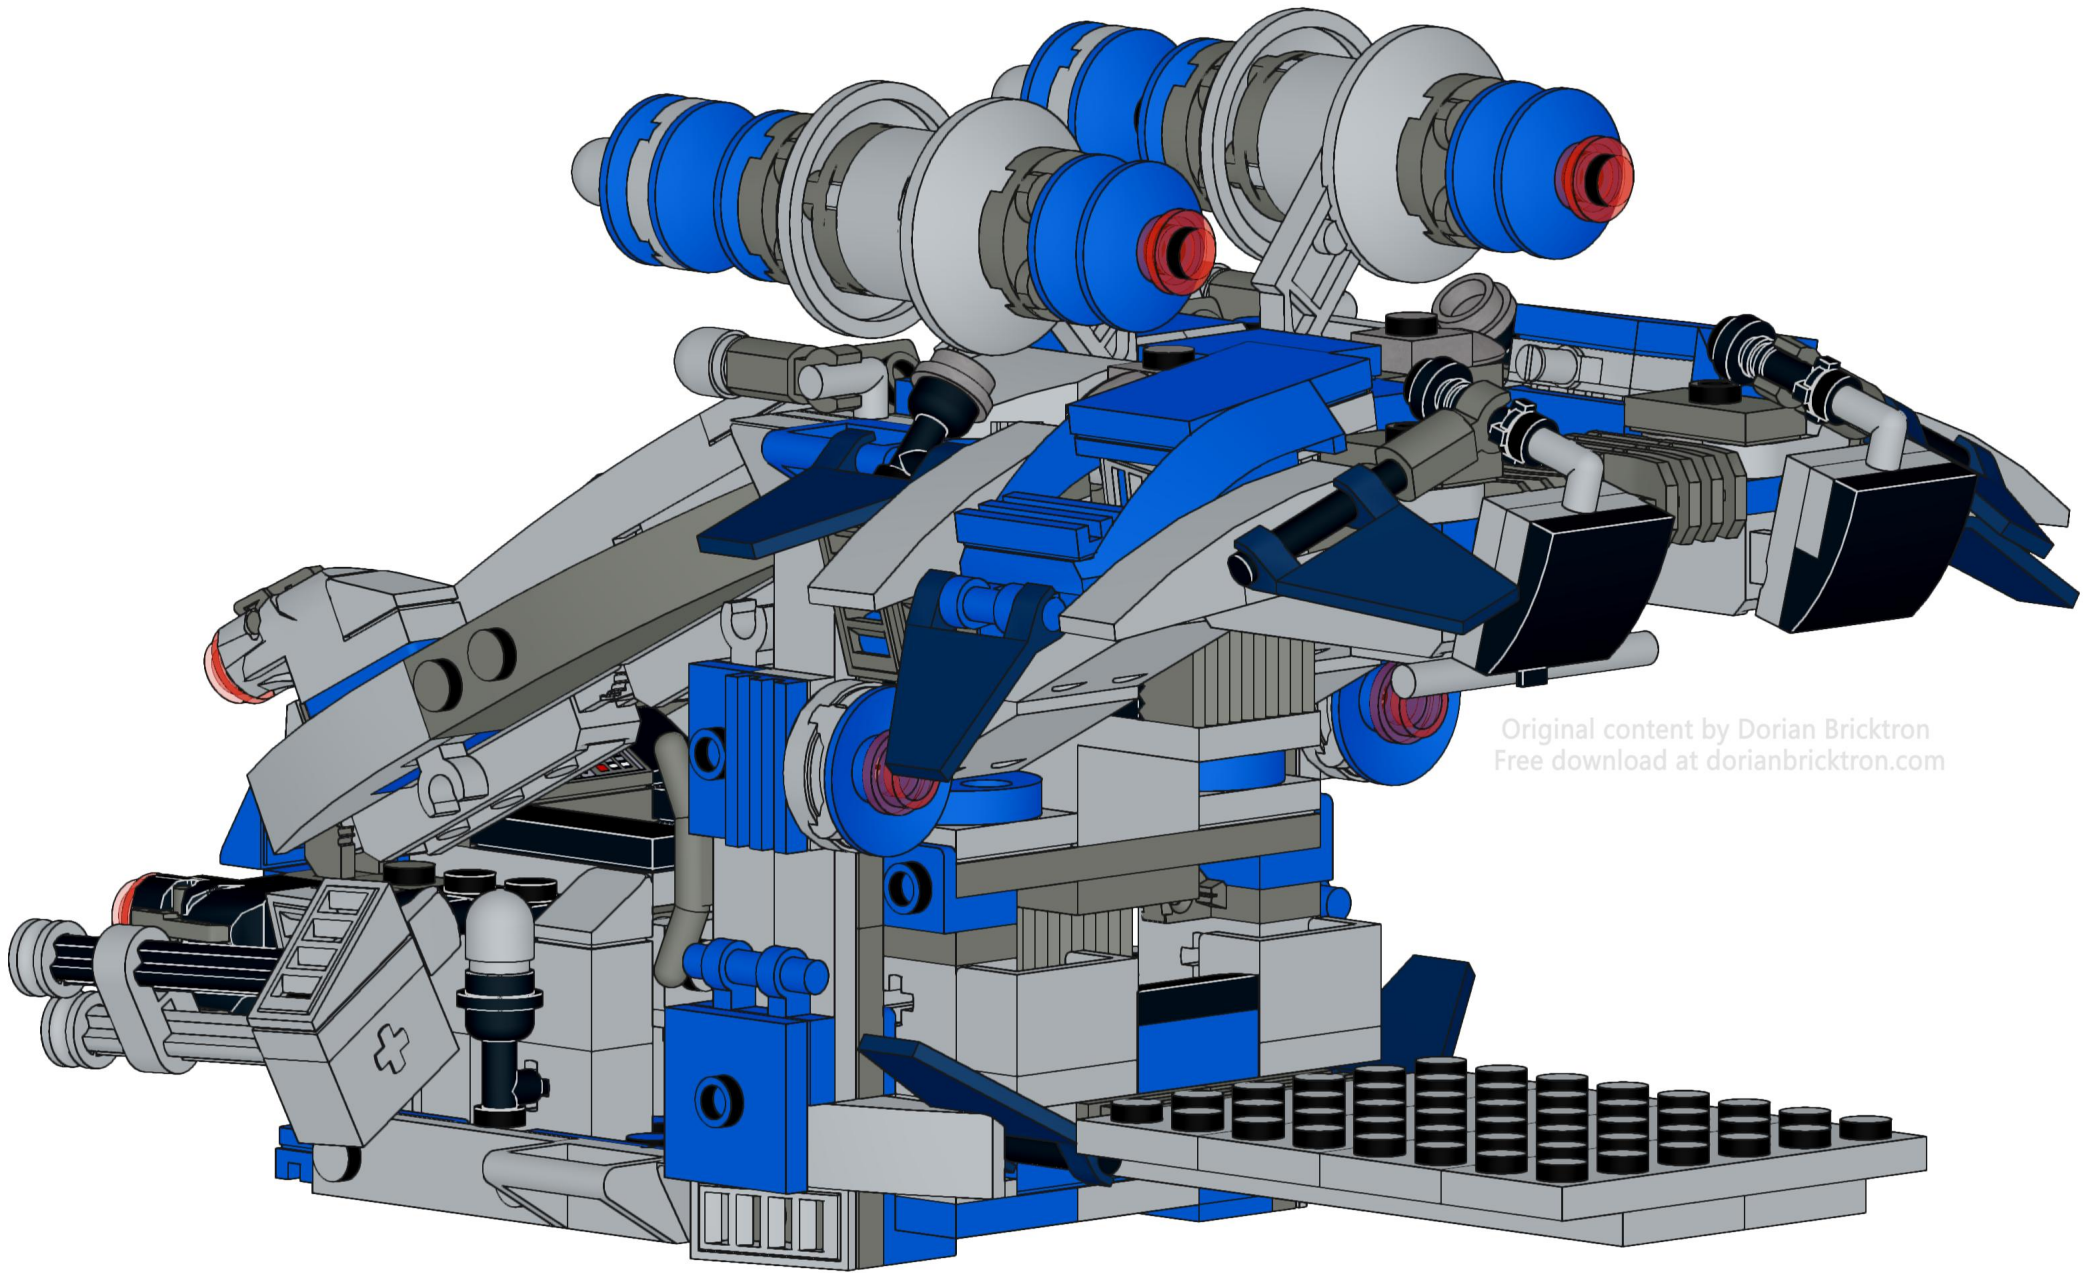

Original content by Dorian Bricktron
Free download at dorianbricktron.com