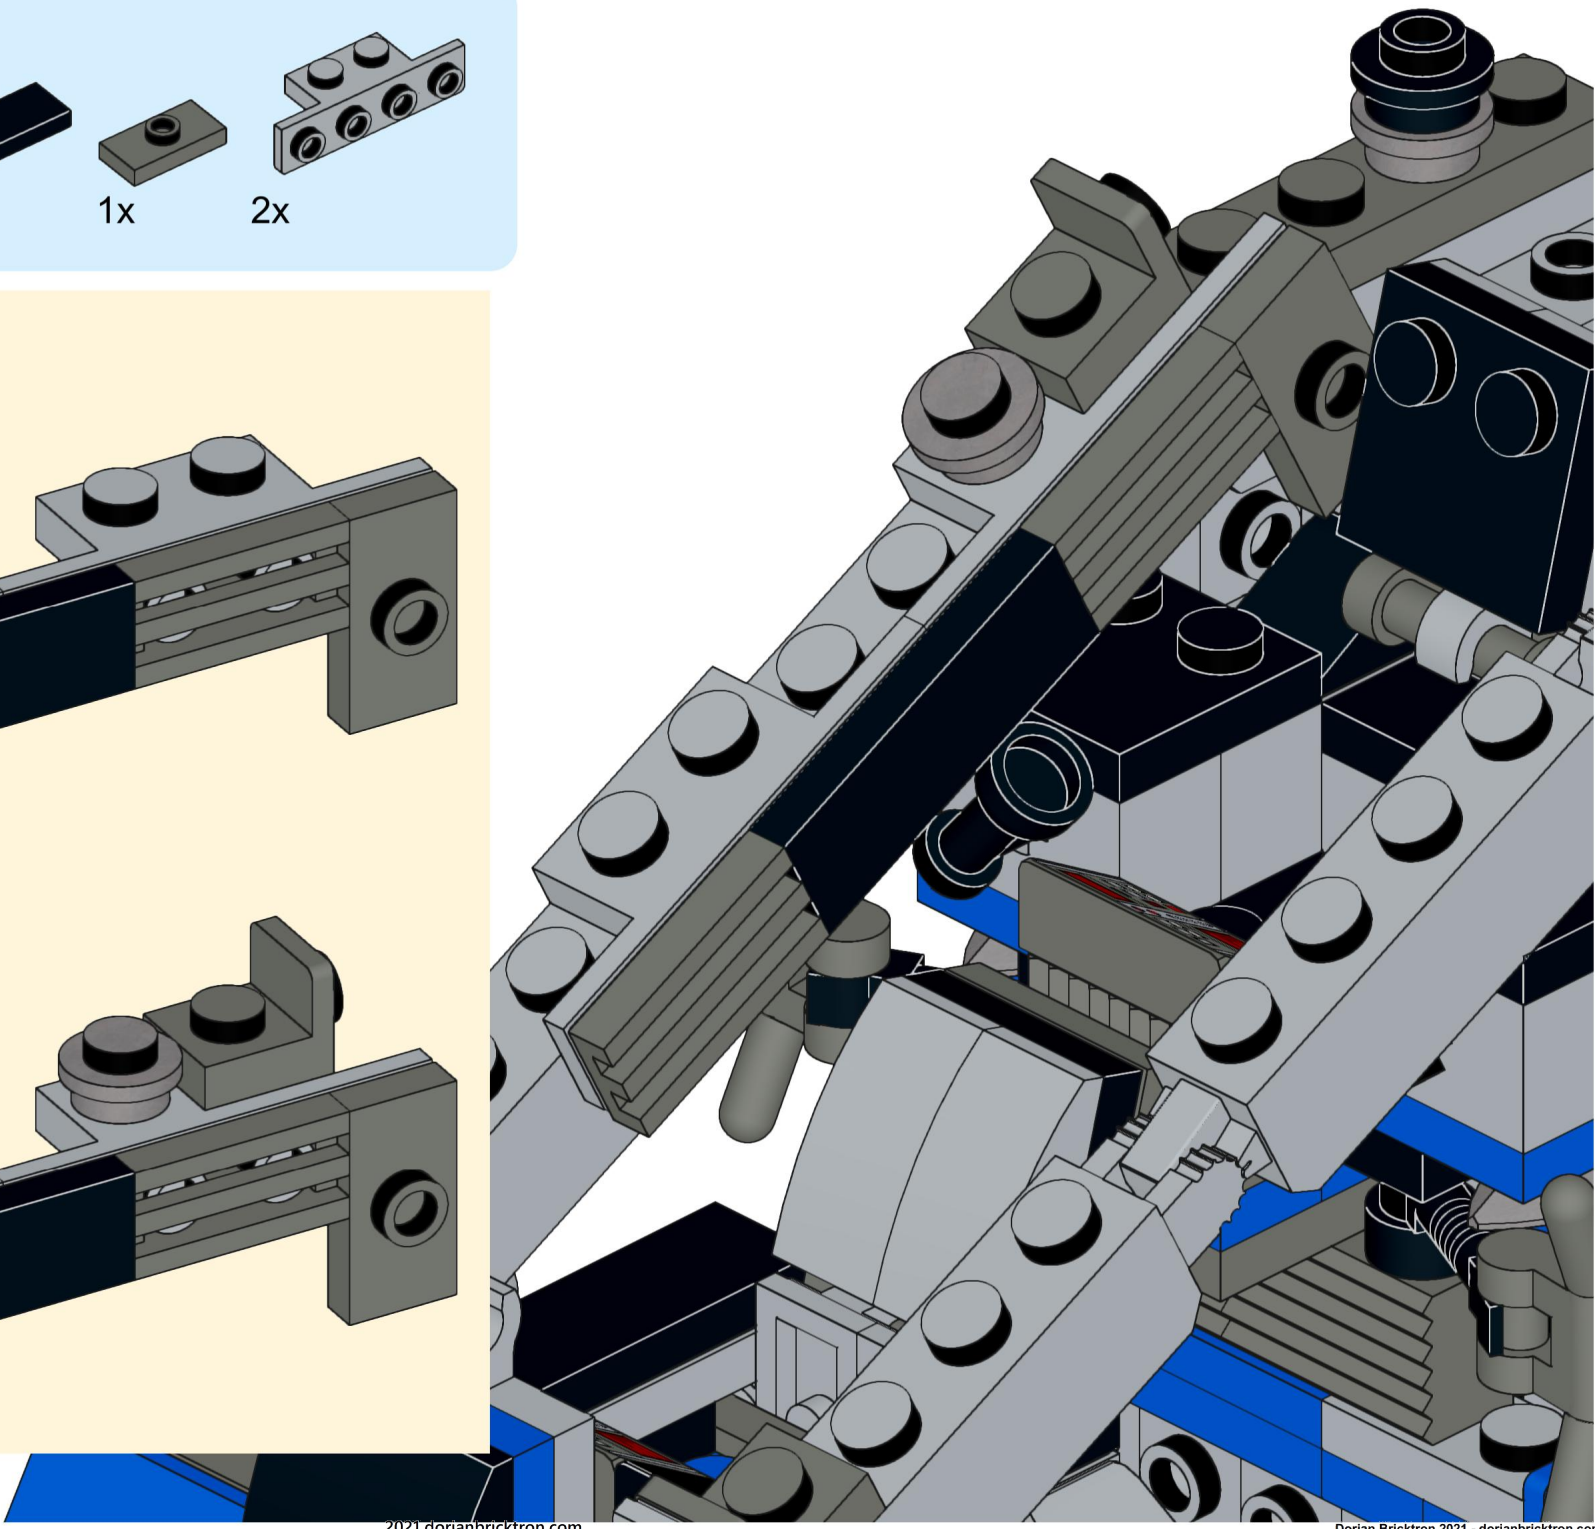

Original content by Dorian Bricktron
Free download at dorianbricktron.com

47

49

50

Original content by Dorian Bricktron
Free download at dorianbricktron.com

1x 2x 1x 1x 1x 2x

This block contains a parts list for step 54. It features six items with their respective quantities: a grey 1x1 pin (1x), a grey 1x3 Technic axle (2x), a grey 1x1 Technic bush (1x), a black 1x3 Technic axle (1x), a grey 1x1 Technic bush (1x), and a grey 1x4 Technic axle with two holes (2x).

1

2

This section contains two assembly diagrams, labeled 1 and 2, on a yellow background. Diagram 1 shows a grey 1x4 Technic axle with two holes being inserted into a black 1x3 Technic axle. Diagram 2 shows the assembly from diagram 1 with a grey 1x1 Technic bush being inserted into the hole of the grey 1x4 Technic axle.