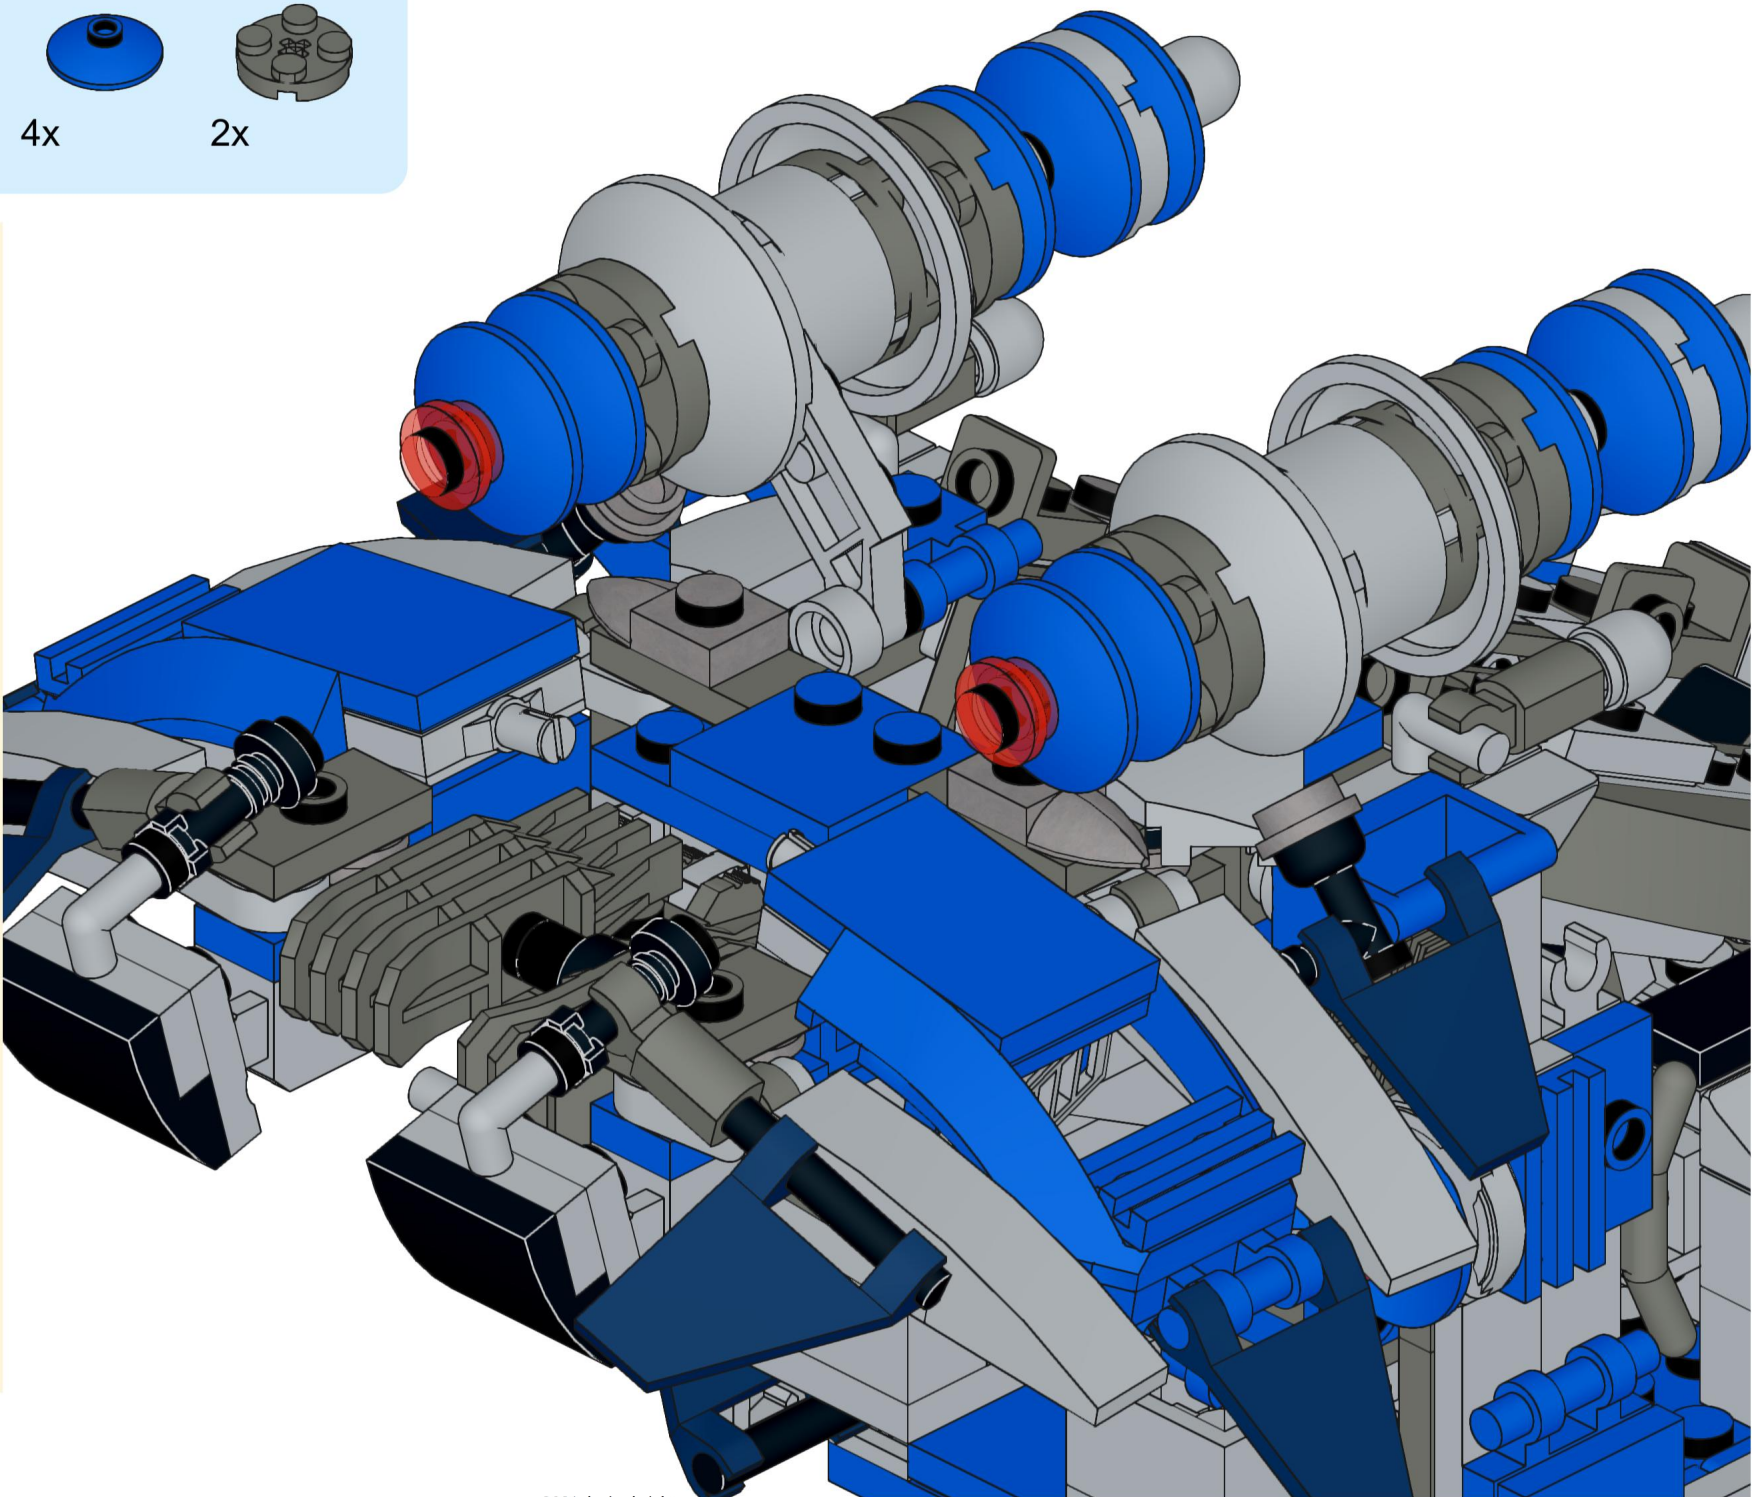

2x 2x 2x 4x 2x

This block contains a parts list for step 107. It shows five items: a black axle pin (2x), a red axle pin (2x), a grey axle pin (2x), a blue 1-hole Technic plate (4x), and a grey 5-hole Technic plate (2x).

1 2x

2

3

This block shows the assembly steps for step 107. Step 1 shows a grey 5-hole Technic plate with a black axle pin inserted into the center hole. Step 2 shows a blue 1-hole Technic plate being placed on top of the grey plate, with the black axle pin passing through the hole in the blue plate. Step 3 shows a red axle pin being inserted into the center hole of the blue plate, passing through the black axle pin.