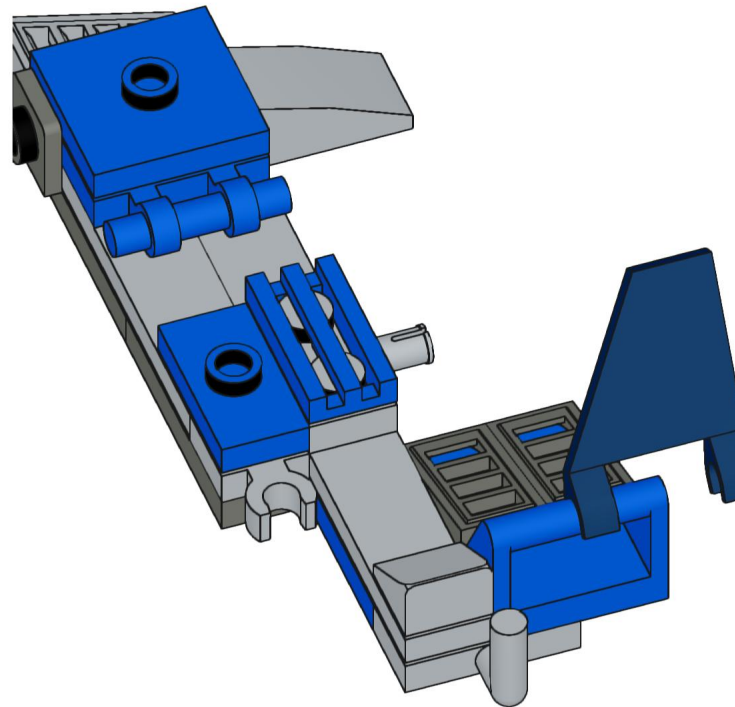

74

75

76

Original content by Dorian Bricktron
Free download at dorianbricktron.com