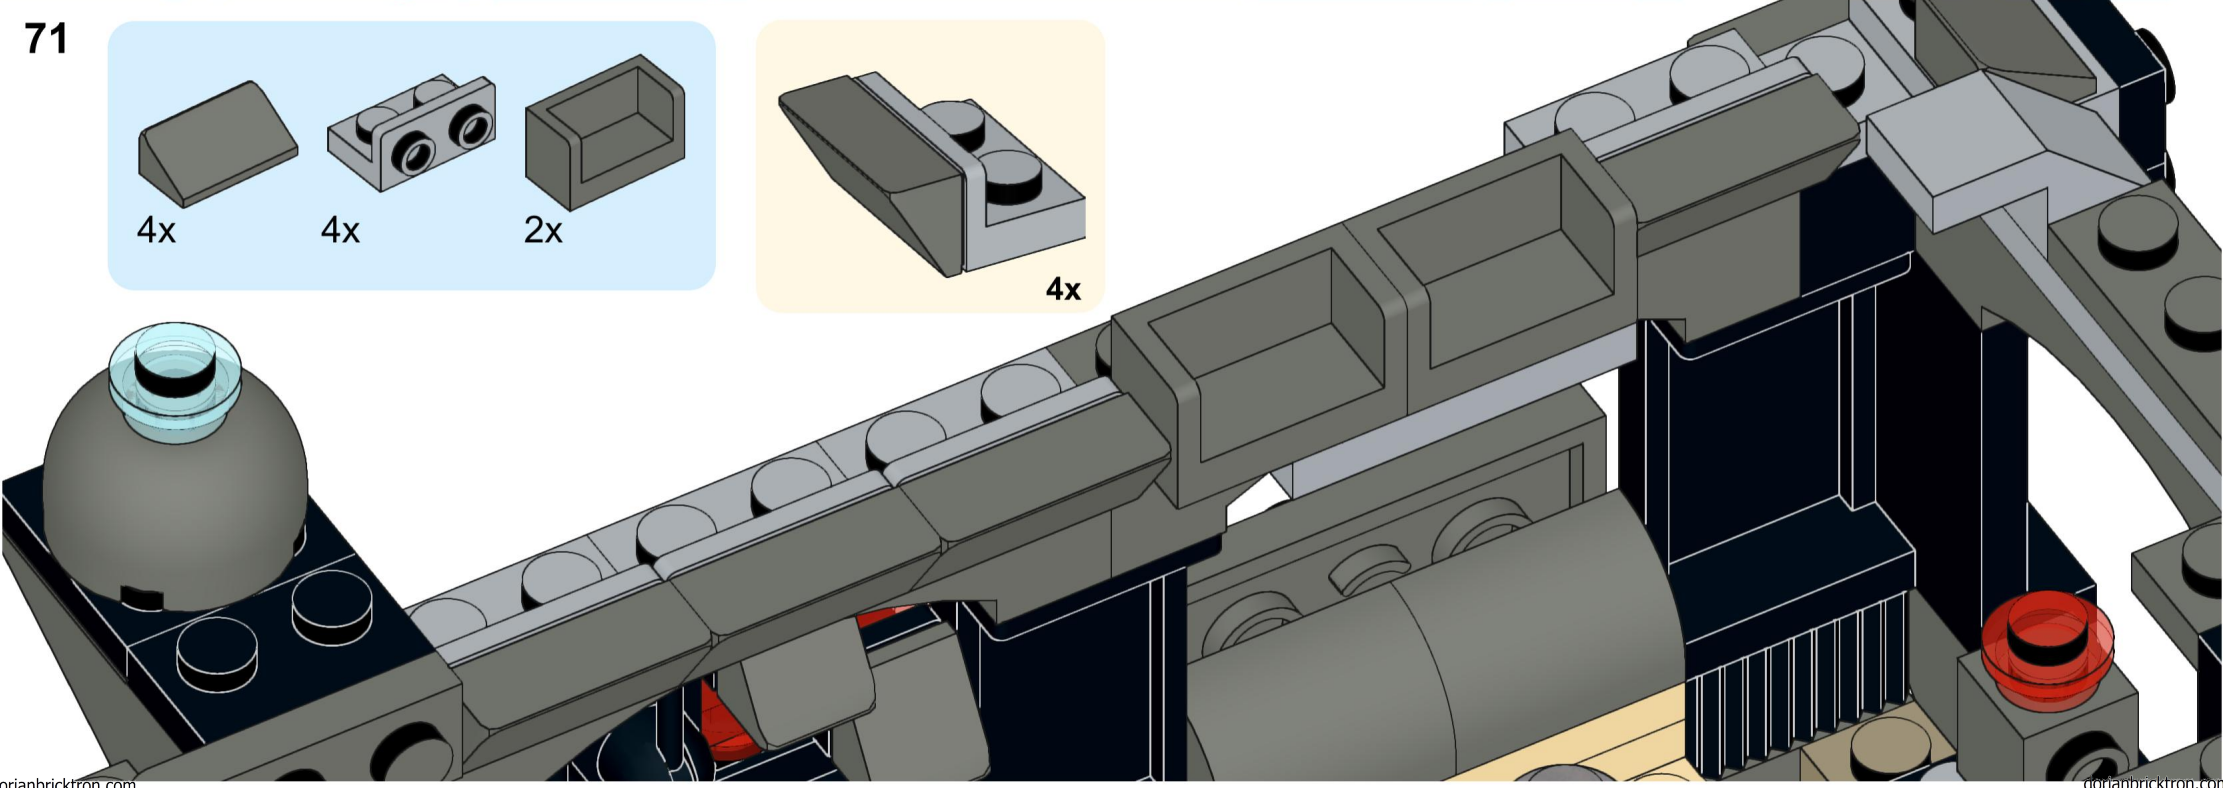

68

69

70

71

1x 3x 1x 1x

This block contains a parts list for step 72. It features four items: a grey 1x3 Technic wedge, three dark blue 1x3 Technic pins with pins, one grey 1x3 Technic brick with four holes, and one brown 1x3 Technic Technic brick with four holes. Each item is accompanied by its quantity: 1x, 3x, 1x, and 1x respectively.