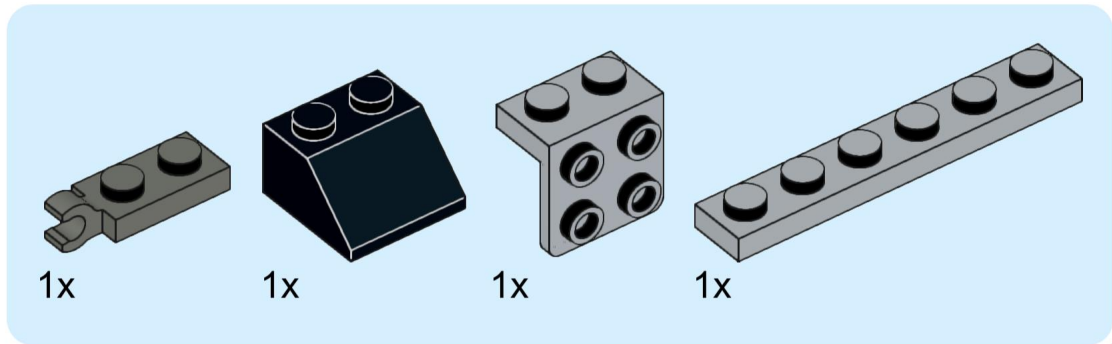

49

50

51

52

Original content by Dorian Bricktron
dorianbricktron.com

1x [1x 1/2 Technic Brick] 1x [1x 2-hole Technic Brick] 1x [1x 2-hole Technic Brick with 2 pins] 1x [1x 5-hole Technic Beam] 2x [2x 1-hole Technic Pin]

1x 1x 1x 1x 1x

This block contains a parts list for step 56. It features five items: a green bush, a red bush, a black axle connector, a black axle pin, and a brown axle. Each item is accompanied by a '1x' quantity label.