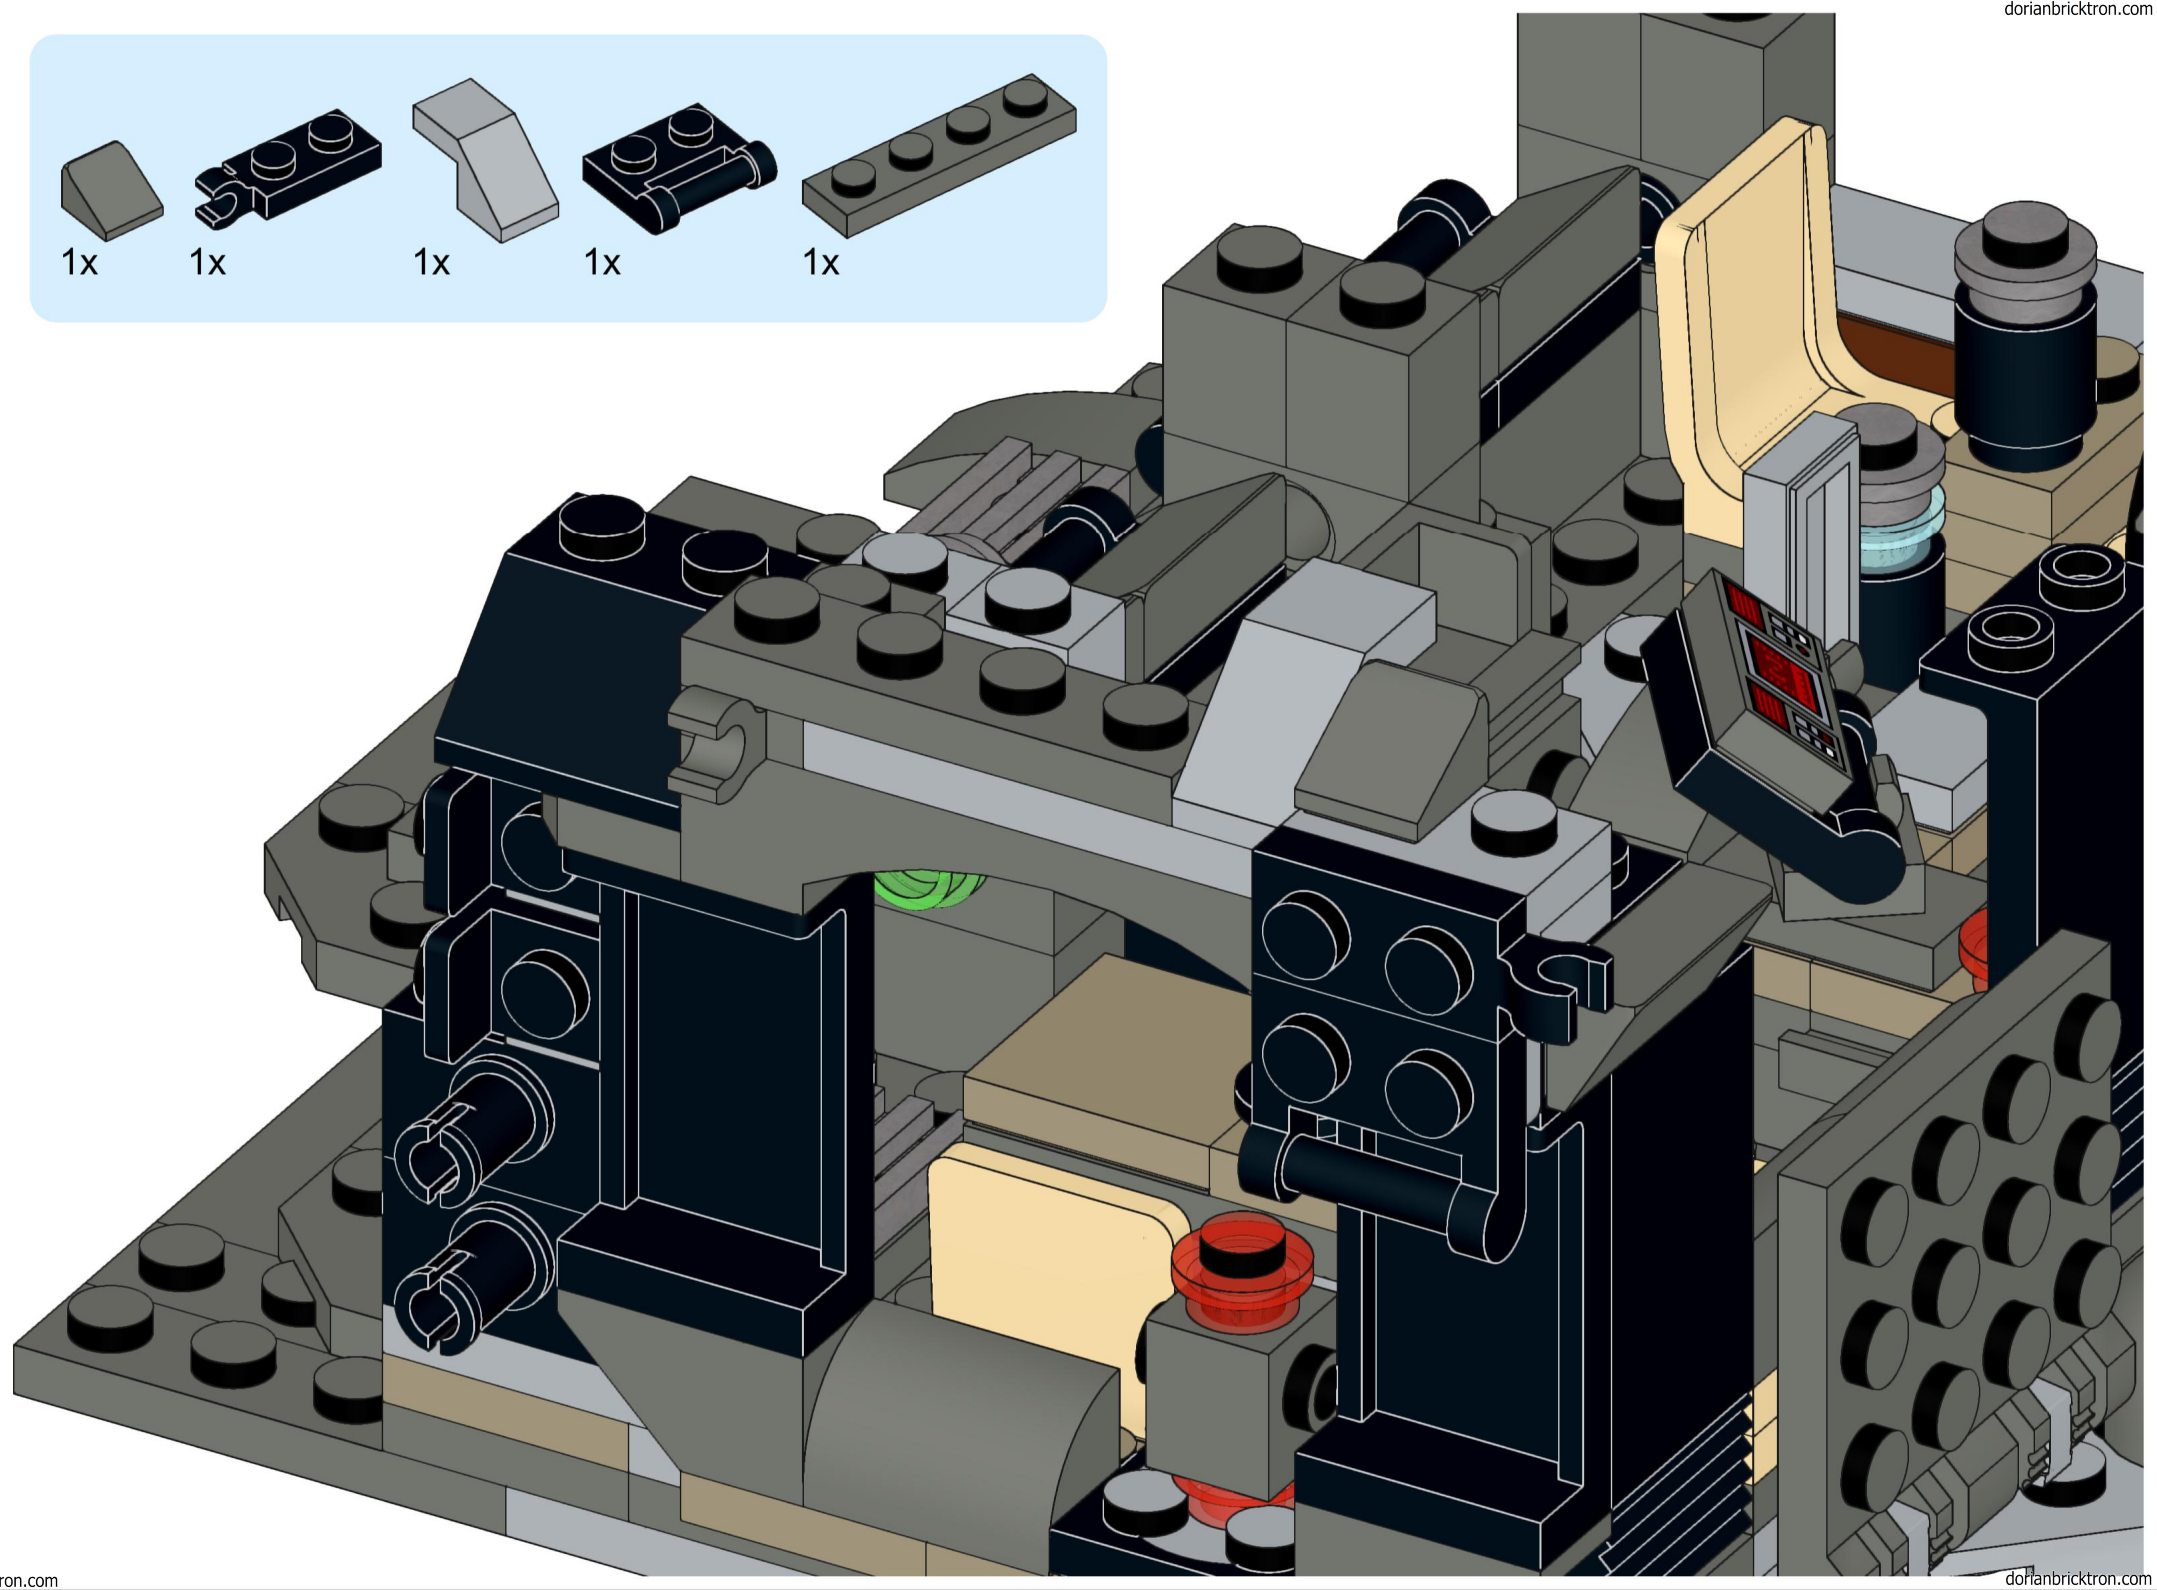

1x 1x 1x 1x 1x

This block contains a parts list for step 56. It features five items: a green bush, a red bush, a black axle connector, a black axle pin, and a brown axle. Each item is accompanied by a '1x' quantity label.