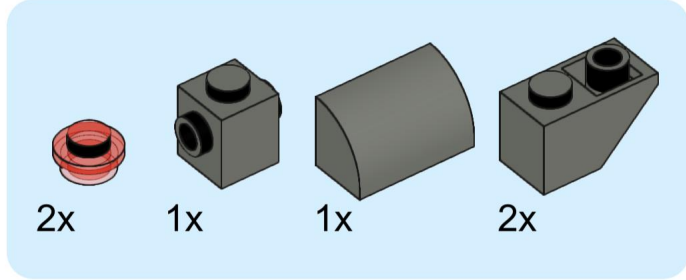

49

50

51

52

Original content by Dorian Bricktron
dorianbricktron.com

1x [1x 1/2 Technic Brick] 1x [1x 2-hole Technic Brick] 1x [1x 2-hole Technic Brick with 2 pins] 1x [1x 5-hole Technic Beam] 2x [2x 1-hole Technic Pin]

1x 1x 1x 1x 1x

This block contains a parts list for step 56. It features five items: a green bush, a red bush, a black axle connector, a black axle pin, and a brown axle. Each item is accompanied by a '1x' quantity label.