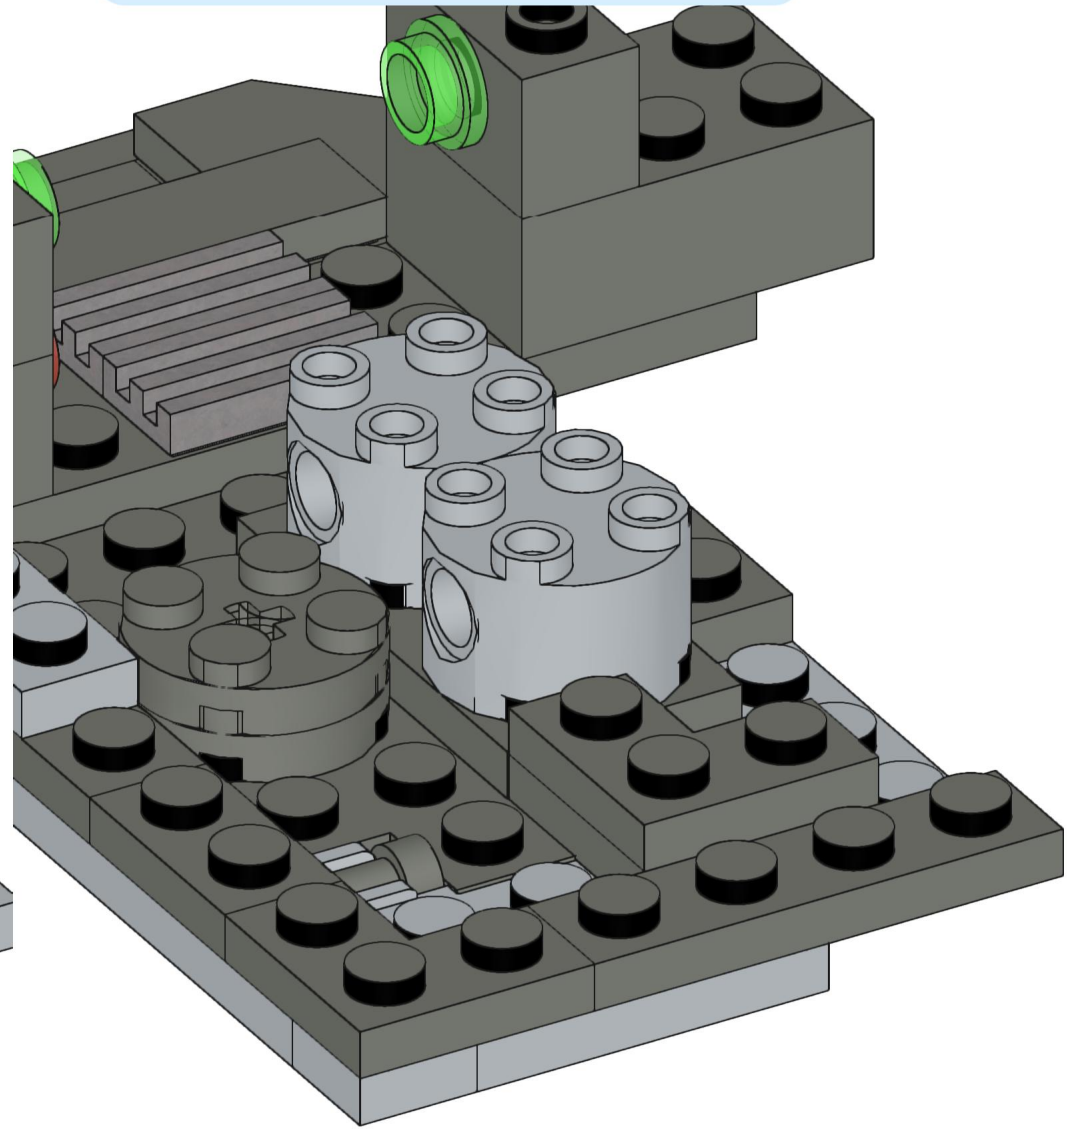

75311

CAFE MANDALORE

Build instructions by Dorian Bricktron
dorianbricktron.com

CAUTION

**SPECIFIC DESIGN
NOT AS STURDY AS A REGULAR SET**

**MIGHT INCLUDE "ILLEGAL BUILDING
TECHNIQUES" & WEAK CONNECTIONS**

7

8

9

10

1x 1x 1x 1x 2x

This block contains a list of parts for step 10. From left to right: a black axle pin (1x), a light blue axle pin (1x), a grey axle pin (1x), a black axle pin (1x), and two grey curved Technic pins (2x).