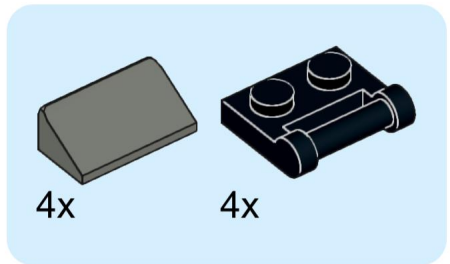

34

36

37

Original content by Dorian Bricktron
dorianbricktron.com

1x
2x
2x
1x

This inset box lists the required parts for step 39. It includes: one grey 1x2 Technic brick with a hole; two grey 1x2 Technic bricks with a hole; two grey 1x2 Technic bricks with a hole; and one grey 1x2 Technic brick with a hole.