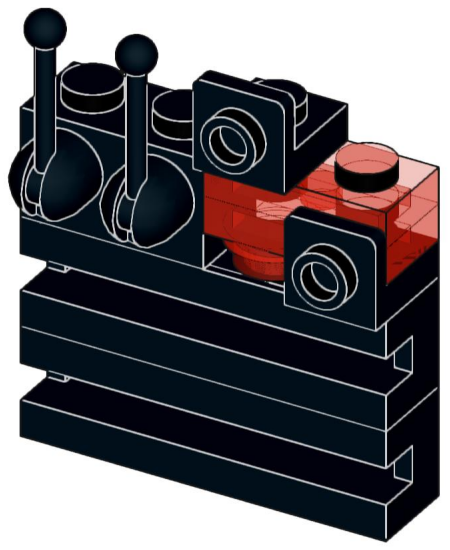

7

8

9

10

1x 1x 1x 1x 2x

This block contains a list of parts for step 10. From left to right: a black axle pin (1x), a light blue axle pin (1x), a grey axle pin (1x), a black axle pin (1x), and two grey curved Technic pins (2x).

22

23

27

28

1x 1x 2x 2x 1x 1x

31

32

33

1x 1x 1x 1x 1x

This block contains a parts list for step 56. It features five items: a green bush, a red bush, a black axle connector, a black axle pin, and a brown axle. Each item is accompanied by a '1x' quantity label.