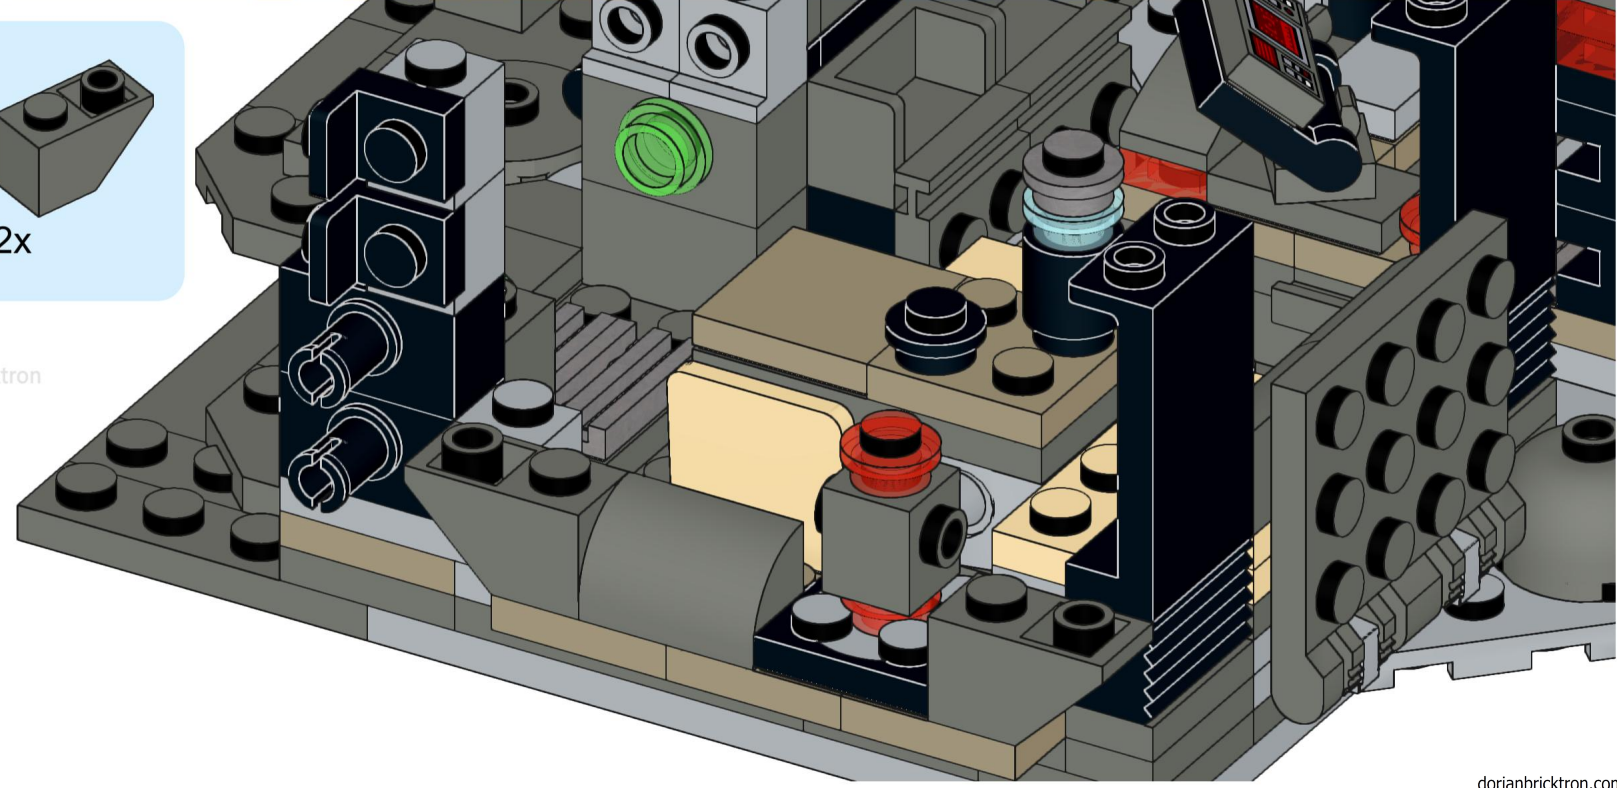

49

50

51

52

Original content by Dorian Bricktron
dorianbricktron.com

1x [1x 1/2 Technic Brick] 1x [1x 2-hole Technic Brick] 1x [1x 2-hole Technic Brick with 2 pins] 1x [1x 5-hole Technic Beam] 2x [2x 1-hole Technic Pin]

1x 1x 1x 1x 1x

This block contains a parts list for step 56. It features five items: a green bush, a red bush, a black axle connector, a black axle pin, and a brown axle. Each item is accompanied by a '1x' quantity label.