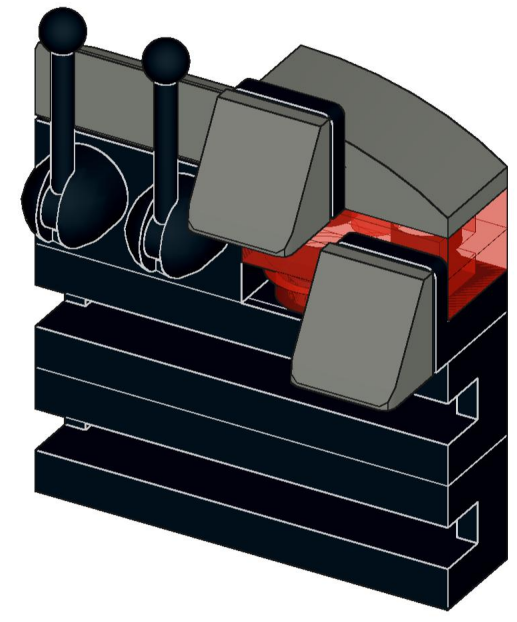

7

8

9

10

1x 1x 1x 1x 2x

This block contains a list of parts for step 10. From left to right: a black axle pin (1x), a light blue axle pin (1x), a grey axle pin (1x), a black axle pin (1x), and two grey curved Technic pins (2x).

22

23

27

28

1x 1x 2x 2x 1x 1x

31

32

33

34

36

37

Original content by Dorian Bricktron
dorianbricktron.com

1x
2x
2x
1x

This inset box lists the required parts for step 39. It includes: one grey 1x2 Technic brick with a hole; two grey 1x2 Technic bricks with a hole; two grey 1x2 Technic bricks with a hole; and one grey 1x2 Technic brick with a hole.