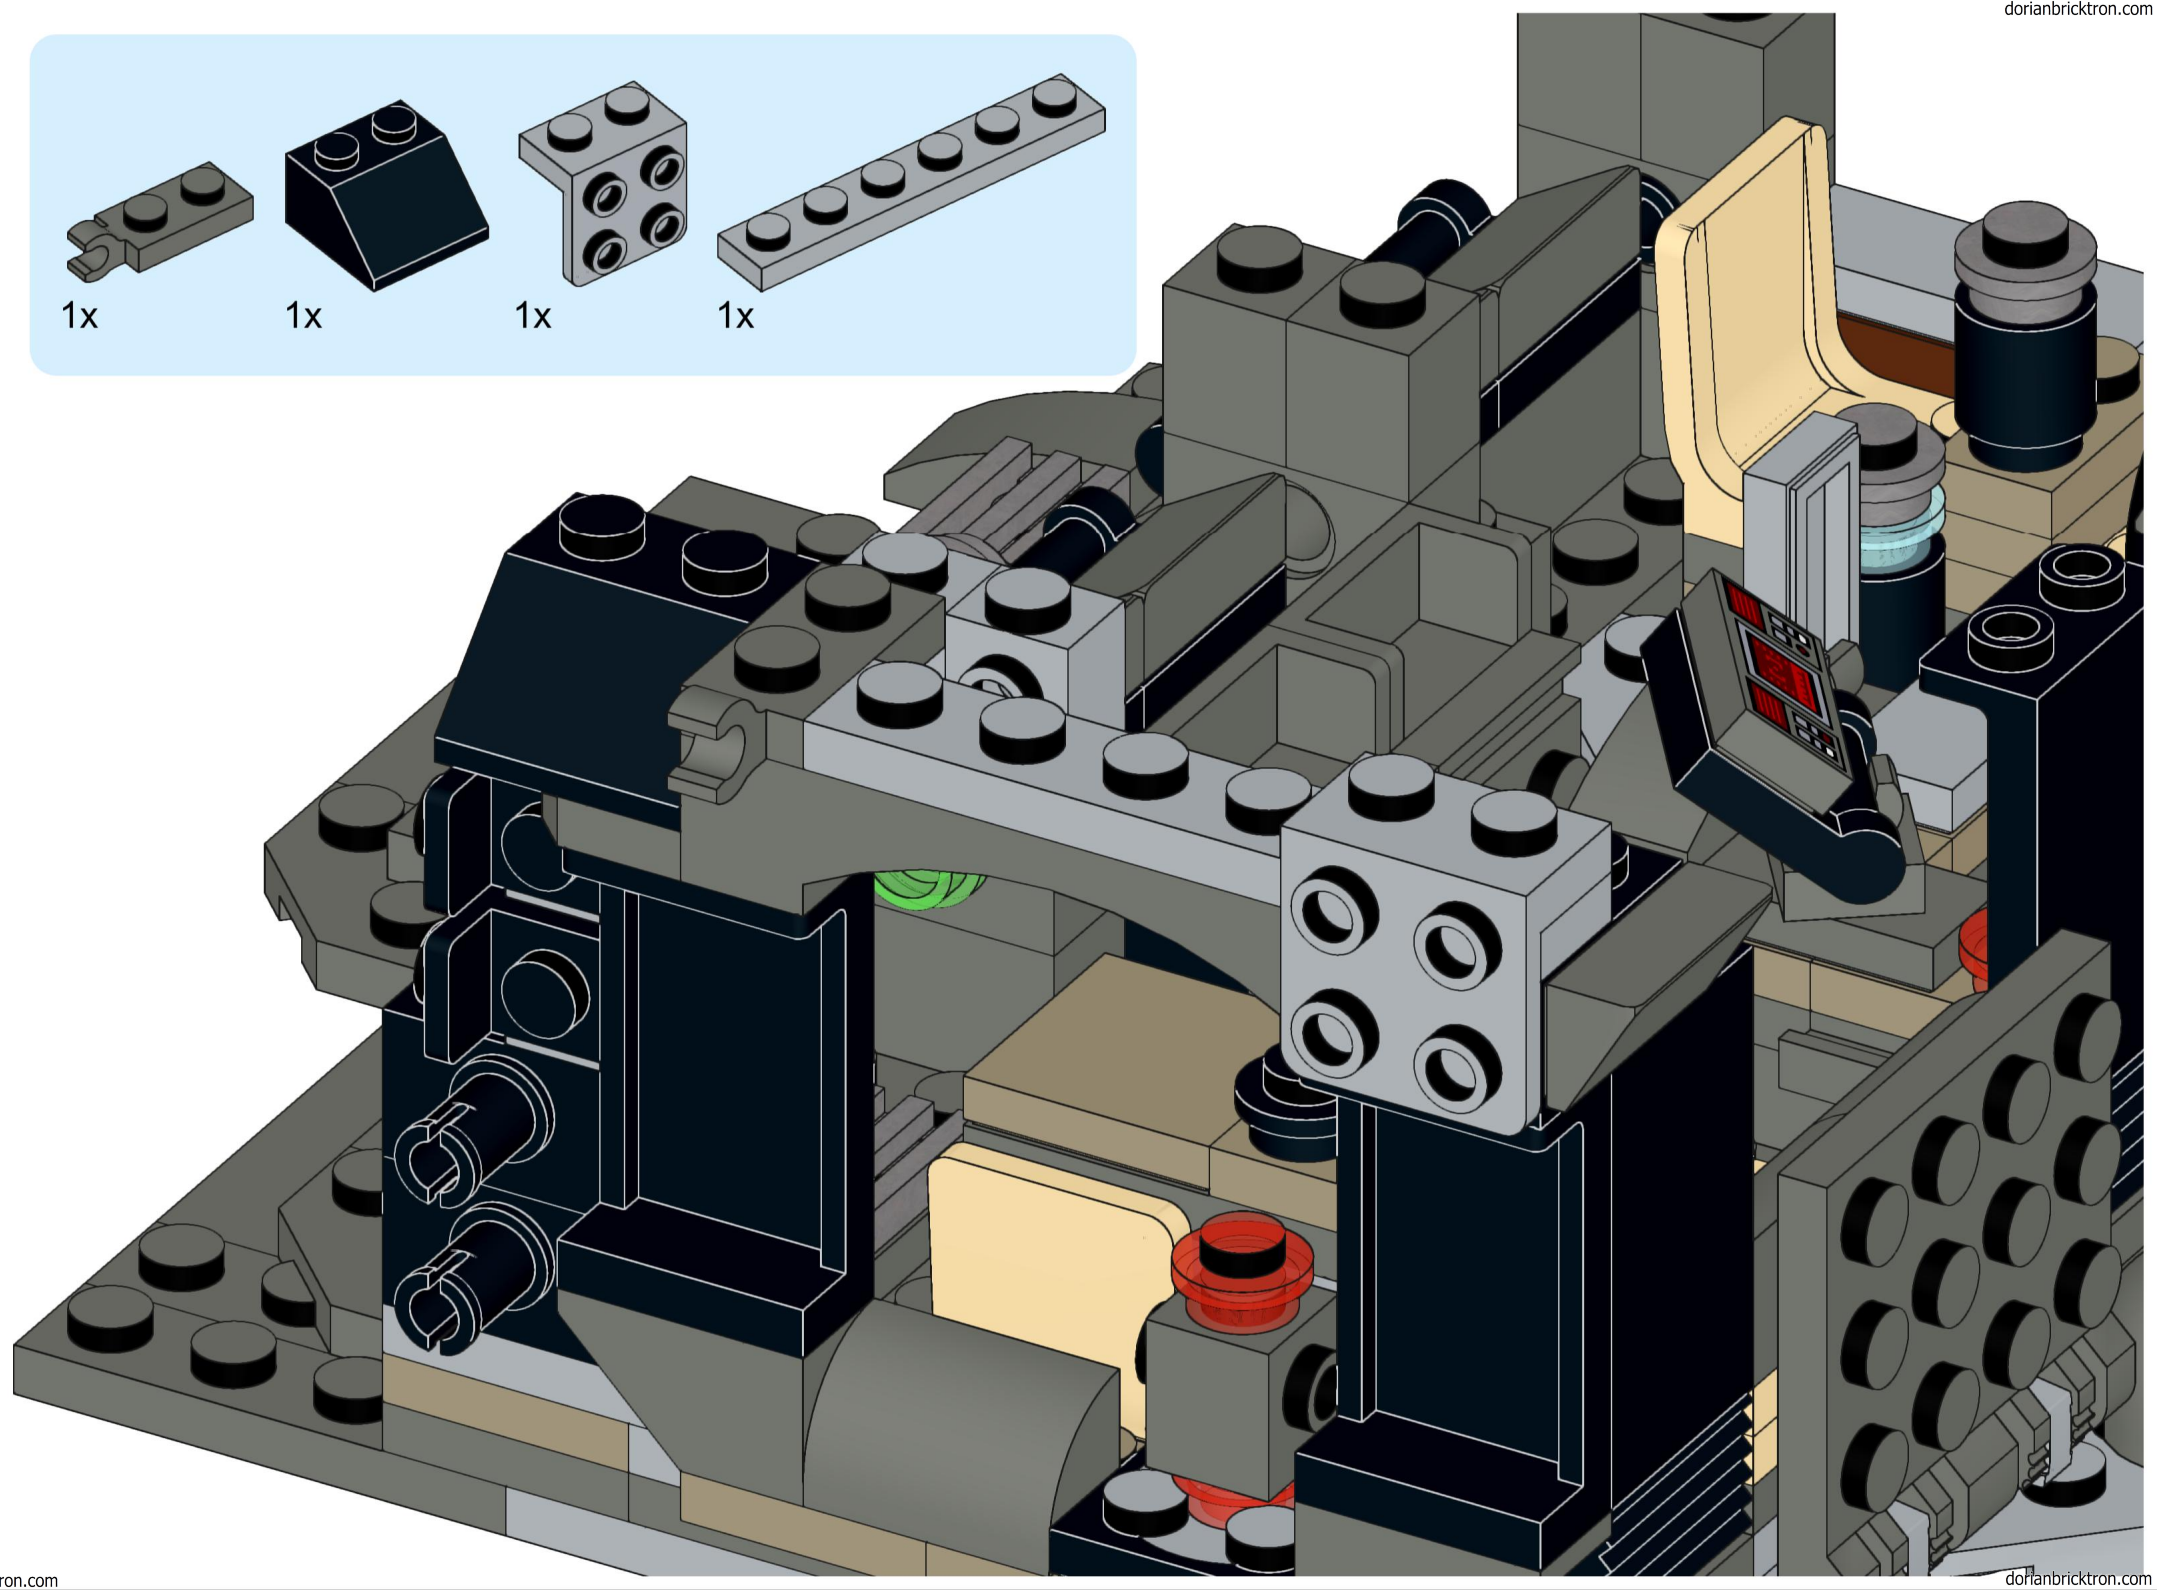

1x 1x 1x 1x 1x

This block contains a parts list for step 56. It features five items: a green bush, a red bush, a black axle connector, a black axle pin, and a brown axle. Each item is accompanied by a '1x' quantity label.