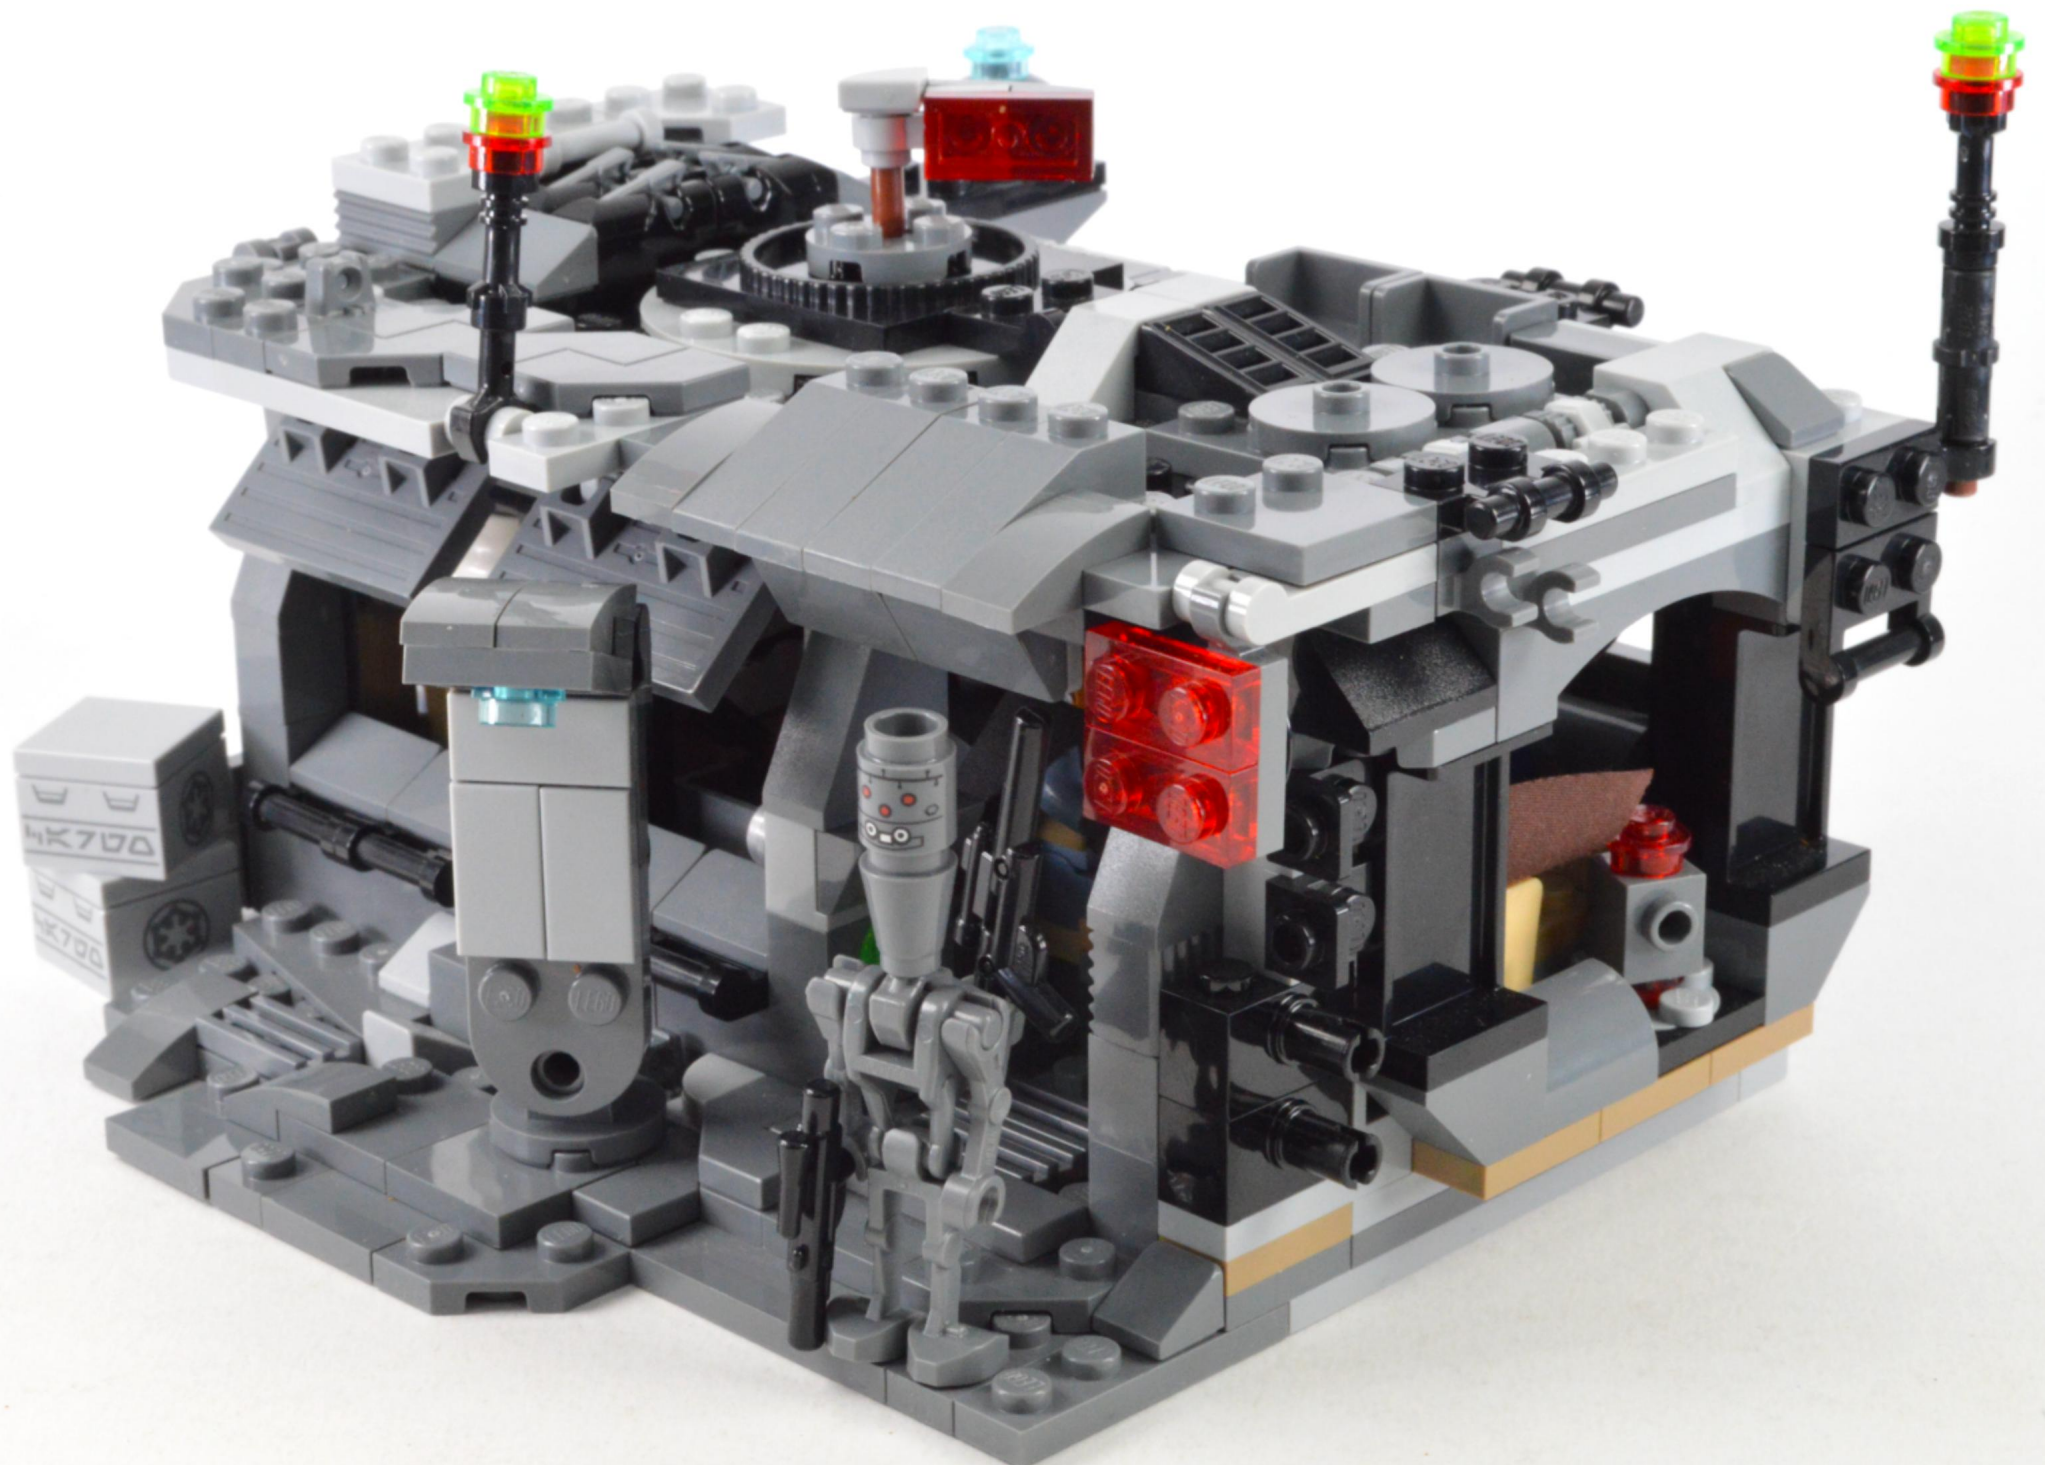

75311

CAFE MANDALORE

Build instructions by Dorian Bricktron
dorianbricktron.com

CAUTION

**SPECIFIC DESIGN
NOT AS STURDY AS A REGULAR SET**

**MIGHT INCLUDE "ILLEGAL BUILDING
TECHNIQUES" & WEAK CONNECTIONS**

7

8

9

10

1x 1x 1x 1x 2x

This block contains a list of parts for step 10. From left to right: a black axle pin (1x), a light blue axle pin (1x), a grey axle pin (1x), a black axle pin (1x), and two grey curved Technic pins (2x).