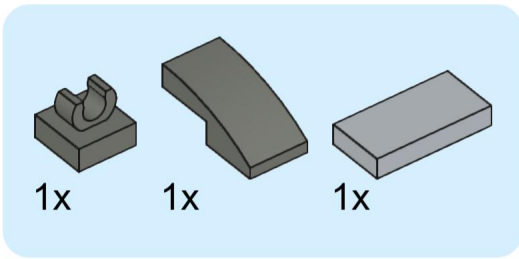

34

36

37

Original content by Dorian Bricktron
dorianbricktron.com

1x
2x
2x
1x

This inset box lists the required parts for step 39. It includes: one grey 1x2 Technic brick with a hole; two grey 1x2 Technic bricks with a hole; two grey 1x2 Technic bricks with a hole; and one grey 1x2 Technic brick with a hole.

41

42

43

44

45

2x [Grey 1x2x1 Technic Brick] 2x [Grey 1x2x1 Technic Brick with 2 pins] 1x [Black 1x4x1 Technic Brick with 4 holes]

1 [Black 1x4x1 Technic Brick with 4 holes] 2 [Grey 1x4x1 Technic Brick with 4 holes]