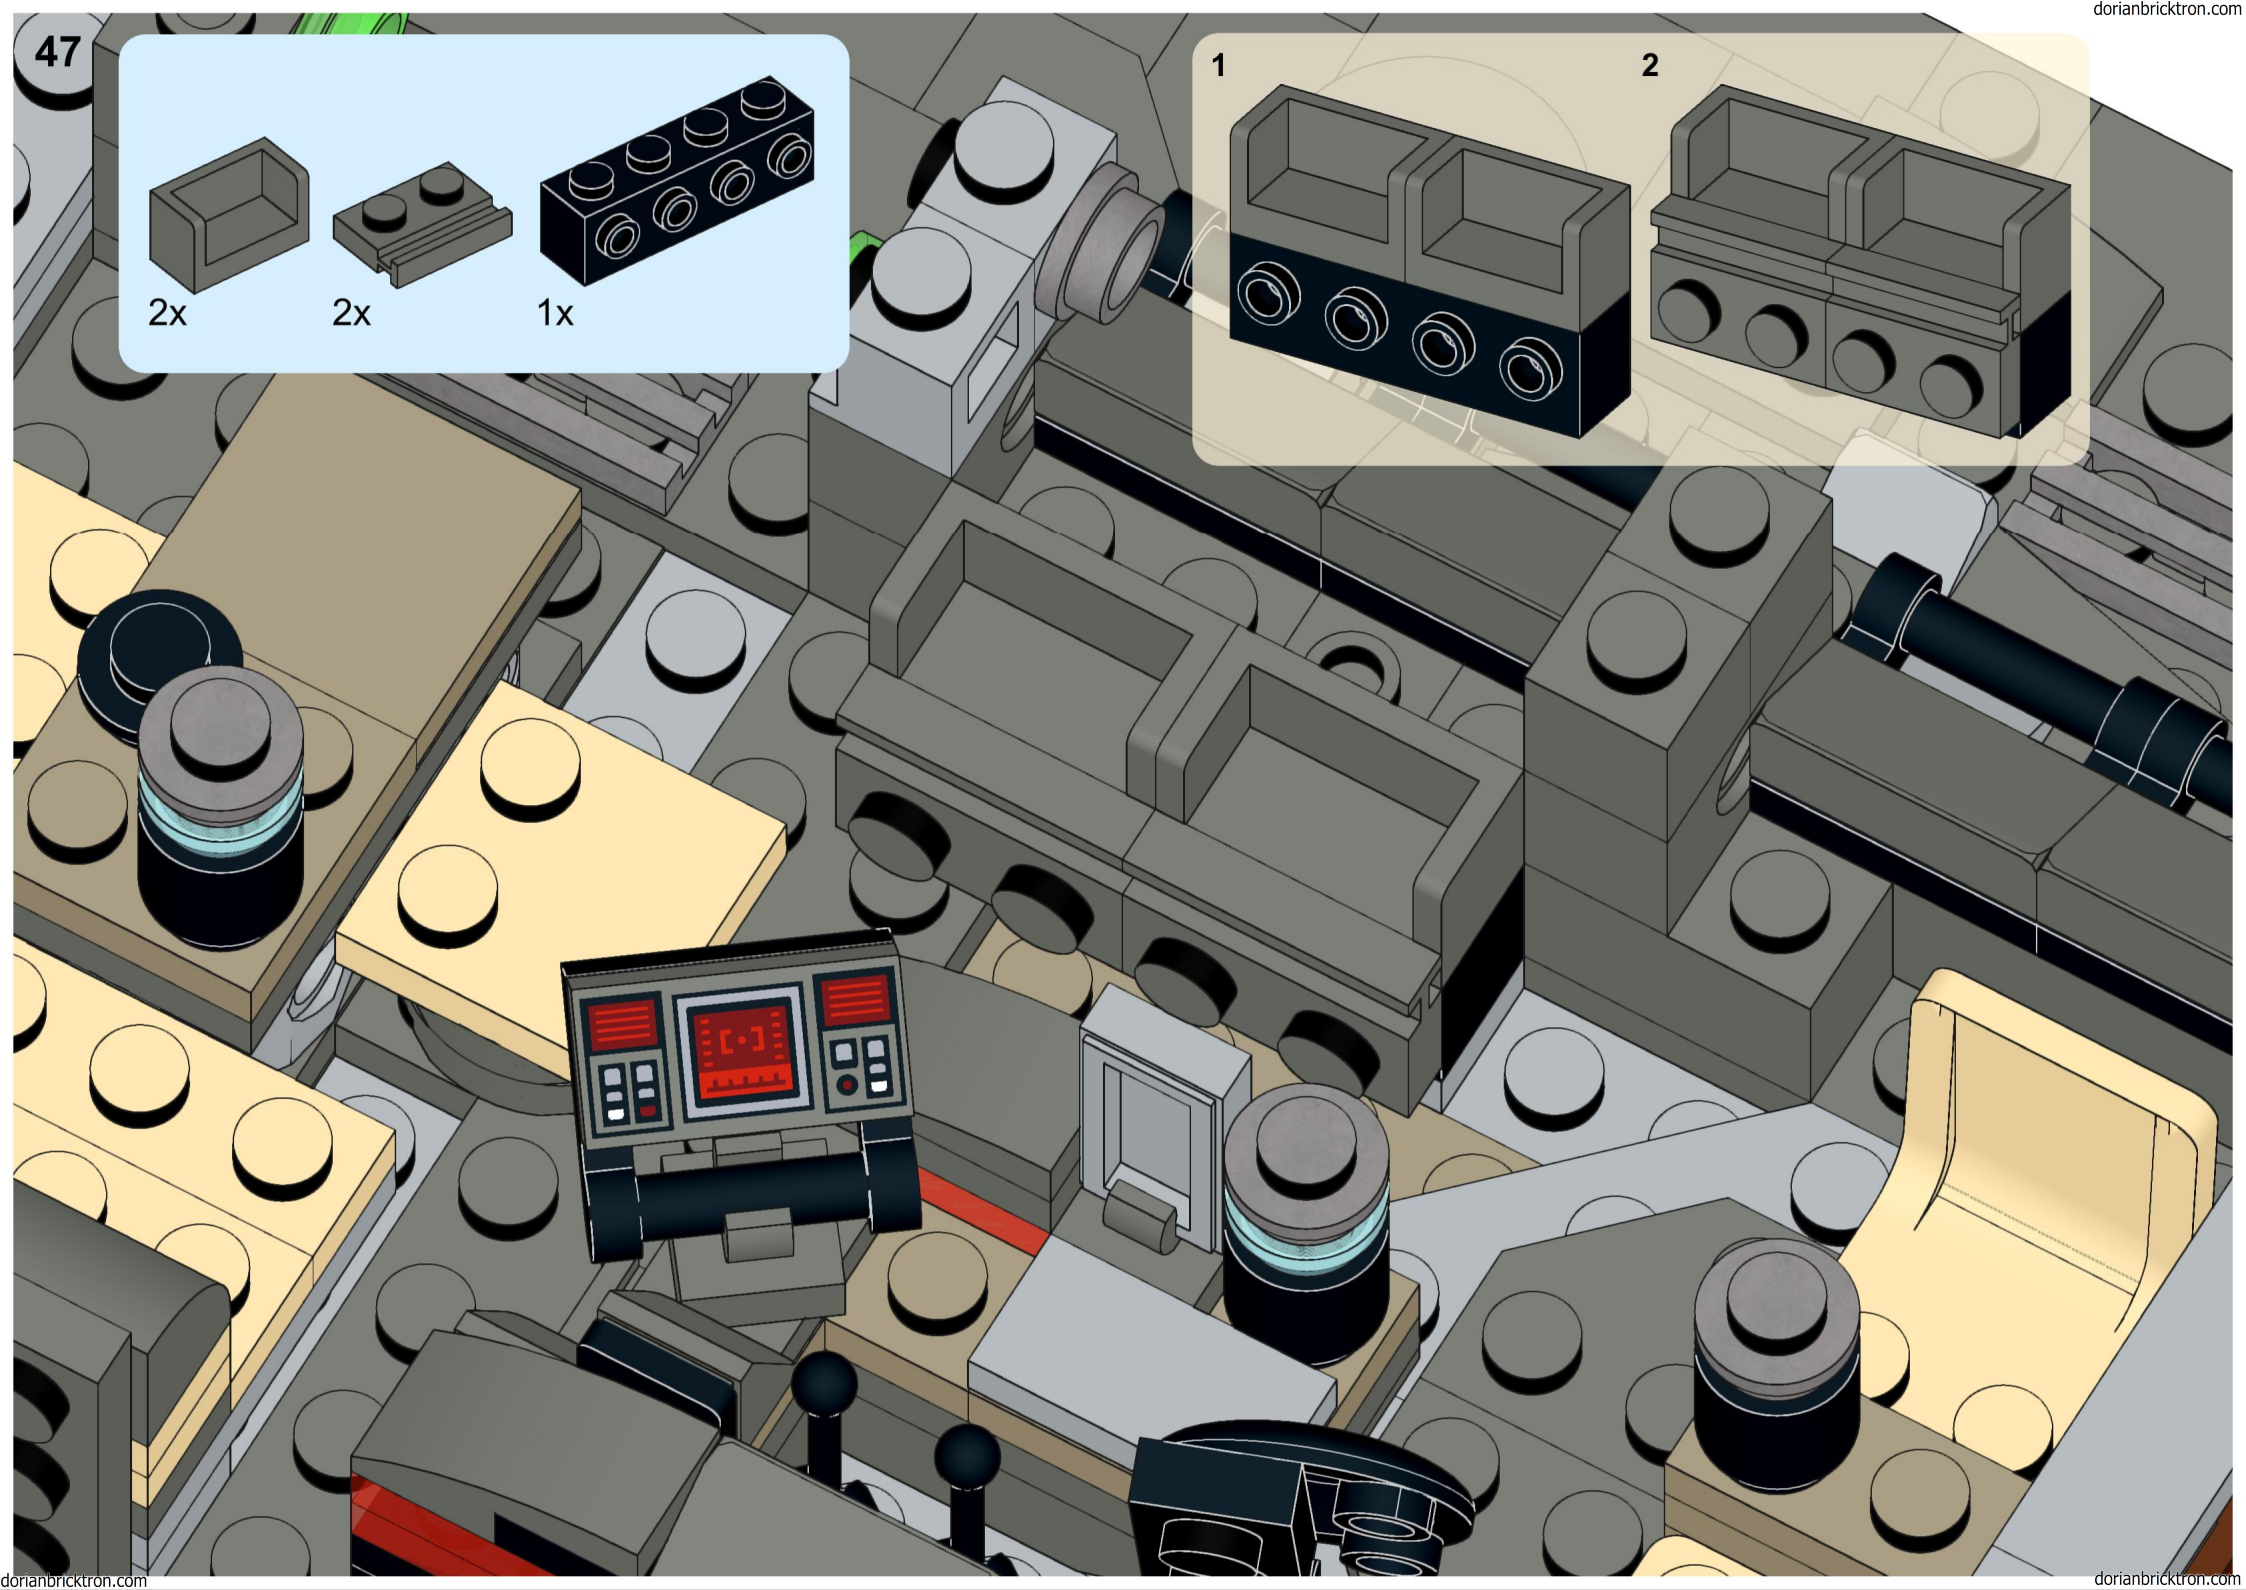

2x [Grey 1x2x1 Technic Brick]   2x [Grey 1x2x1 Technic Brick with 2 pins]   1x [Black 1x4x1 Technic Brick with 4 holes]

1 [Black 1x4x1 Technic Brick with 4 holes]   2 [Grey 1x4x1 Technic Brick with 4 holes]