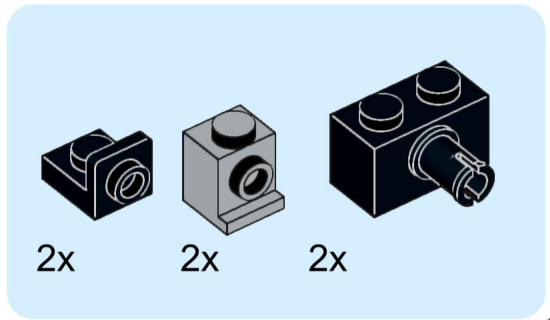

51

52

Original content by Dorian Bricktron
dorianbricktron.com