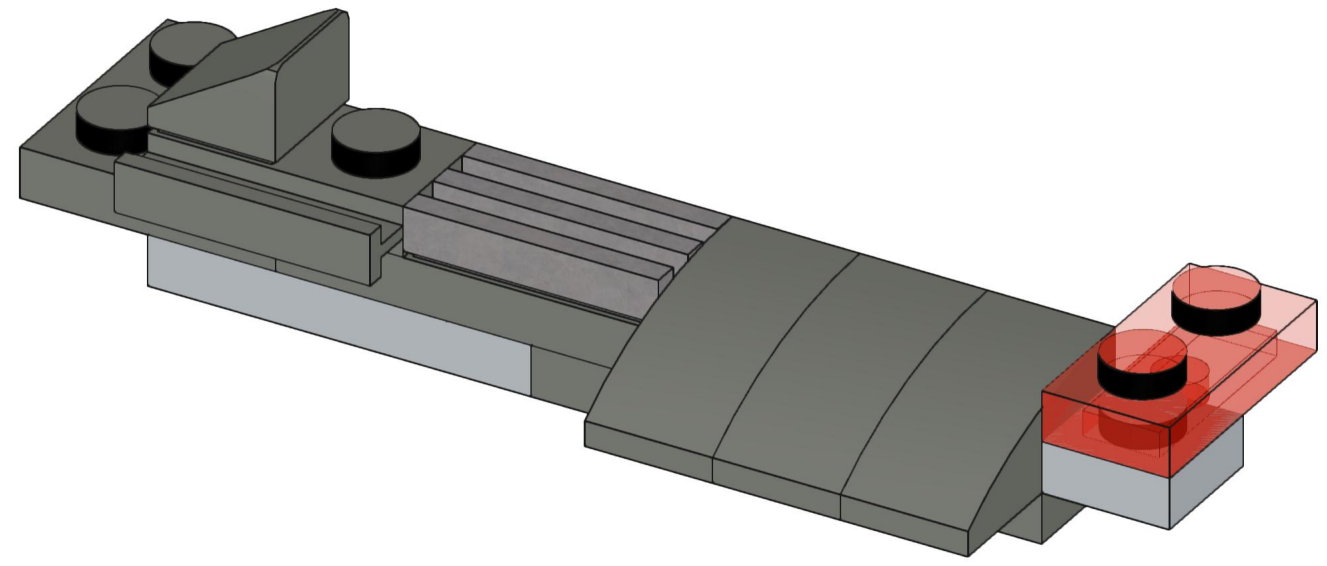

68

69

70

71

1x 3x 1x 1x

This block contains a parts list for step 72. It features four items: a grey 1x3 Technic wedge, three dark blue 1x3 Technic pins with pins, one grey 1x3 Technic brick with four holes, and one brown 1x3 Technic Technic brick with four holes. Each item is accompanied by its quantity: 1x, 3x, 1x, and 1x respectively.