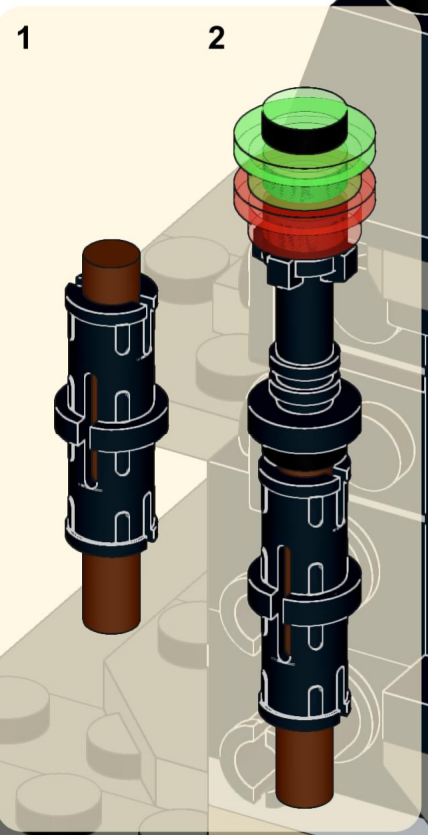

7

8

9

10

1x 1x 1x 1x 2x

This block contains a list of parts for step 10. From left to right: a black axle pin (1x), a light blue axle pin (1x), a grey axle pin (1x), a black axle pin (1x), and two grey curved Technic pins (2x).

49

50

51

52

Original content by Dorian Bricktron
dorianbricktron.com

1x [1x 1/2 Technic Brick] 1x [1x 2-hole Technic Brick] 1x [1x 2-hole Technic Brick with 2 pins] 1x [1x 5-hole Technic Beam] 2x [2x 1-hole Technic Pin]

1x 1x 1x 1x 1x

This block contains a parts list for step 56. It features five items: a green bush, a red bush, a black axle connector, a black axle pin, and a brown axle. Each item is accompanied by a '1x' quantity label.