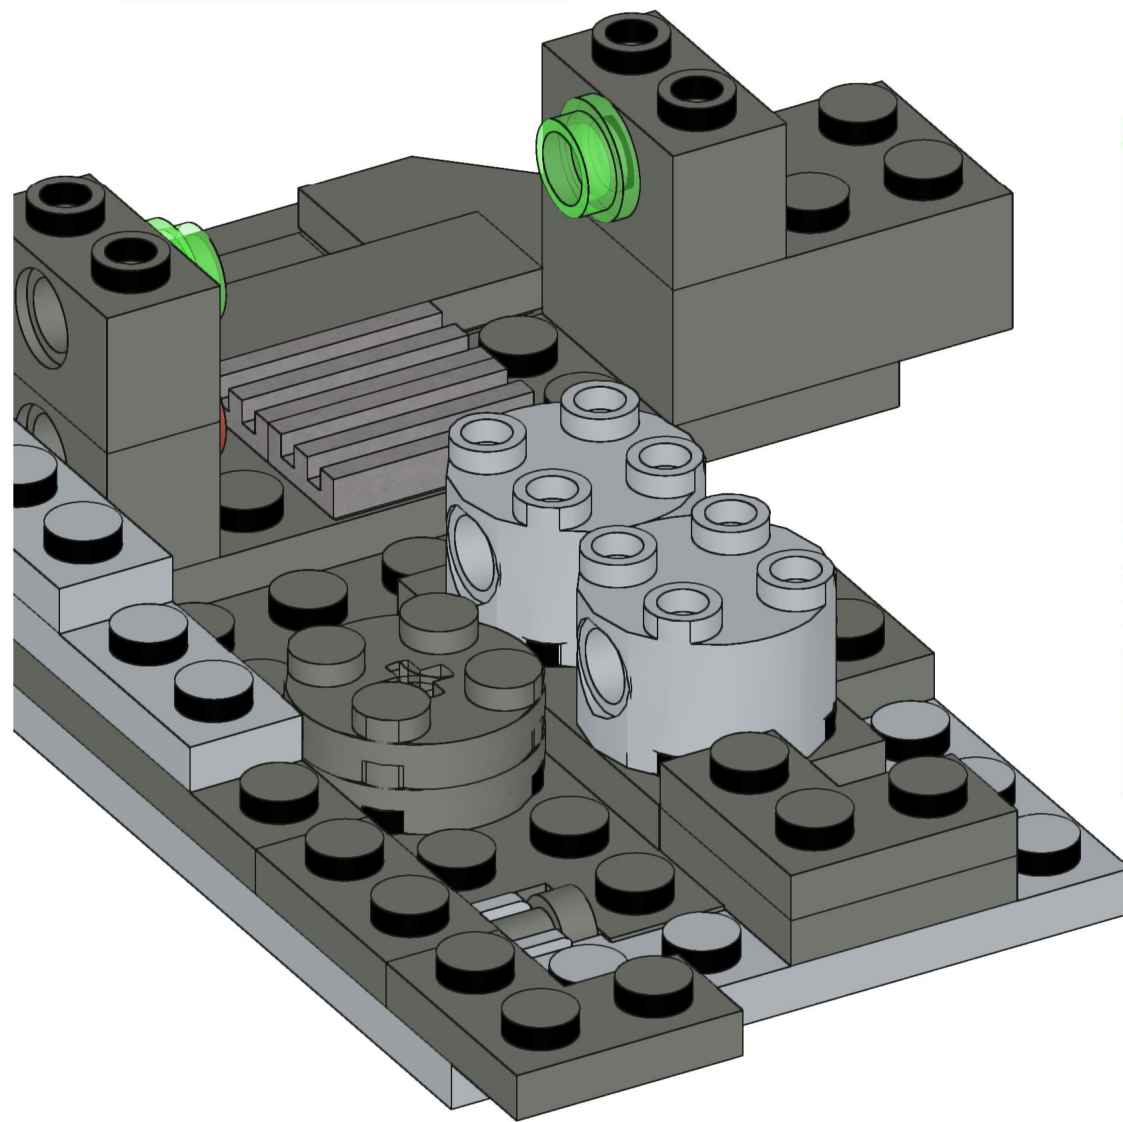

75311

CAFE MANDALORE

Build instructions by Dorian Bricktron
dorianbricktron.com

CAUTION

**SPECIFIC DESIGN
NOT AS STURDY AS A REGULAR SET**

**MIGHT INCLUDE "ILLEGAL BUILDING
TECHNIQUES" & WEAK CONNECTIONS**

7

8

9

10

1x 1x 1x 1x 2x

This block contains a list of parts for step 10. From left to right: a black axle pin (1x), a light blue axle pin (1x), a grey axle pin (1x), a black axle pin (1x), and two grey curved Technic pins (2x).