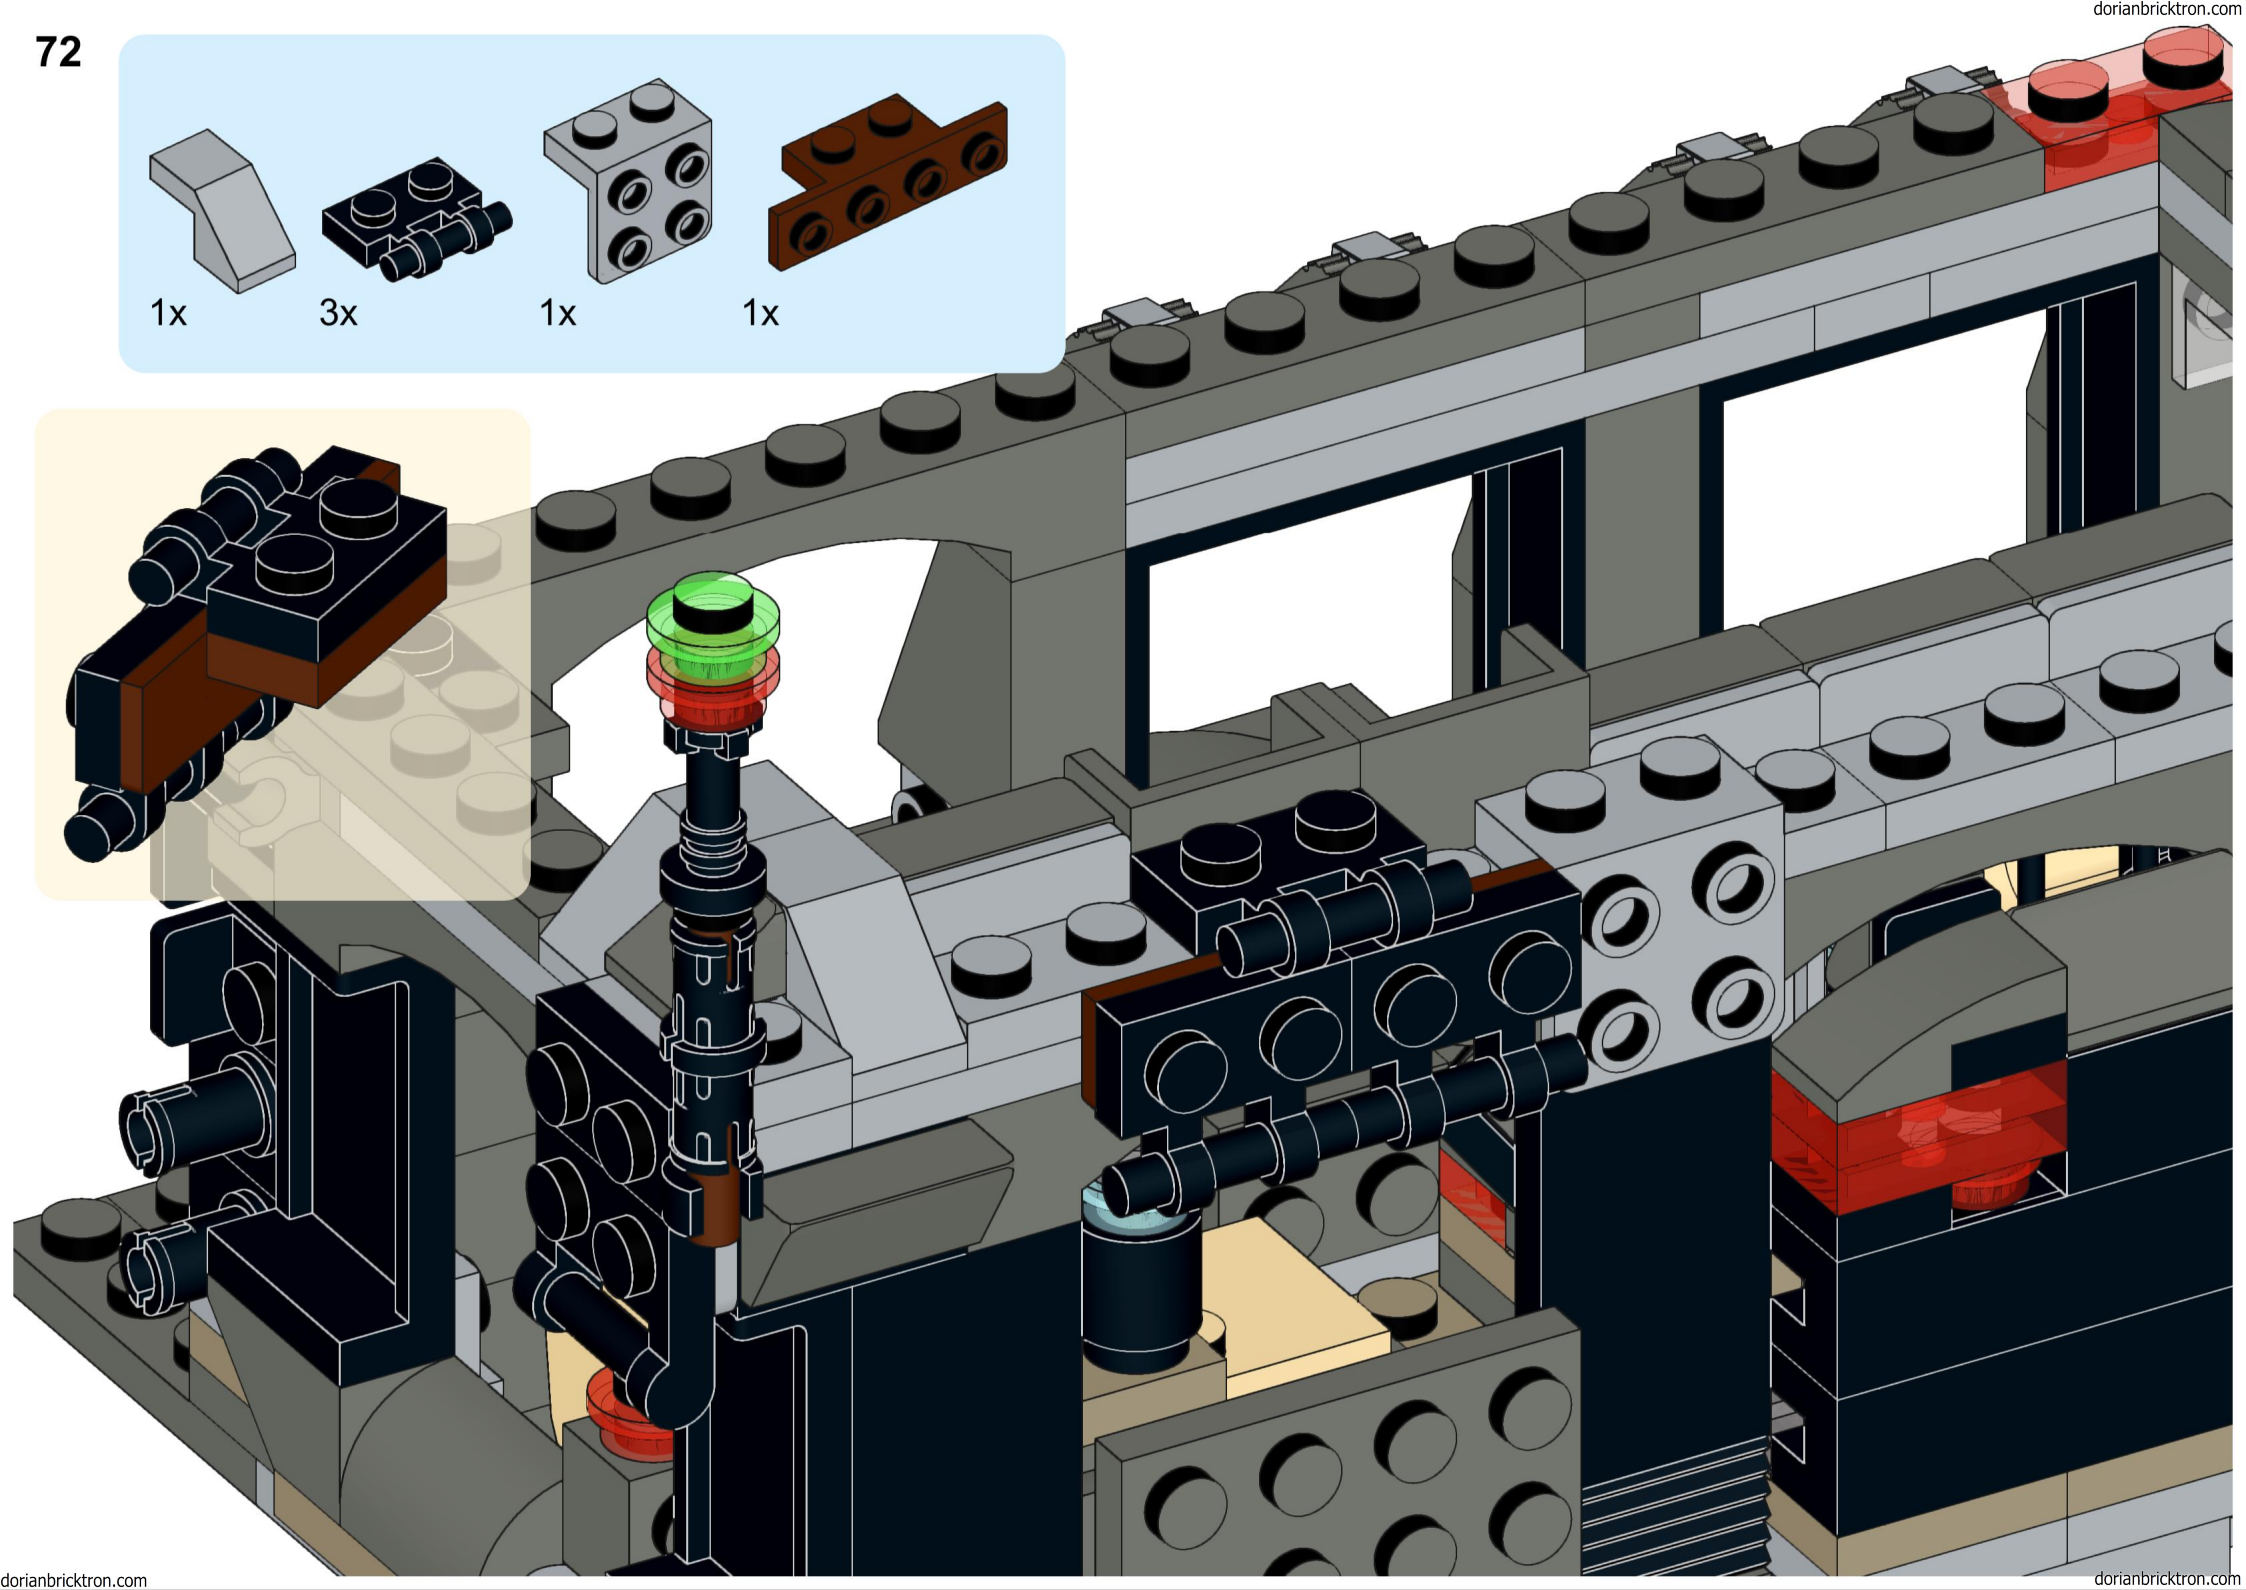

68

69

70

71

1x 3x 1x 1x

This block contains a parts list for step 72. It features four items: a grey 1x3 Technic wedge, three dark blue 1x3 Technic pins with pins, one grey 1x3 Technic brick with four holes, and one brown 1x3 Technic Technic brick with four holes. Each item is accompanied by its quantity: 1x, 3x, 1x, and 1x respectively.