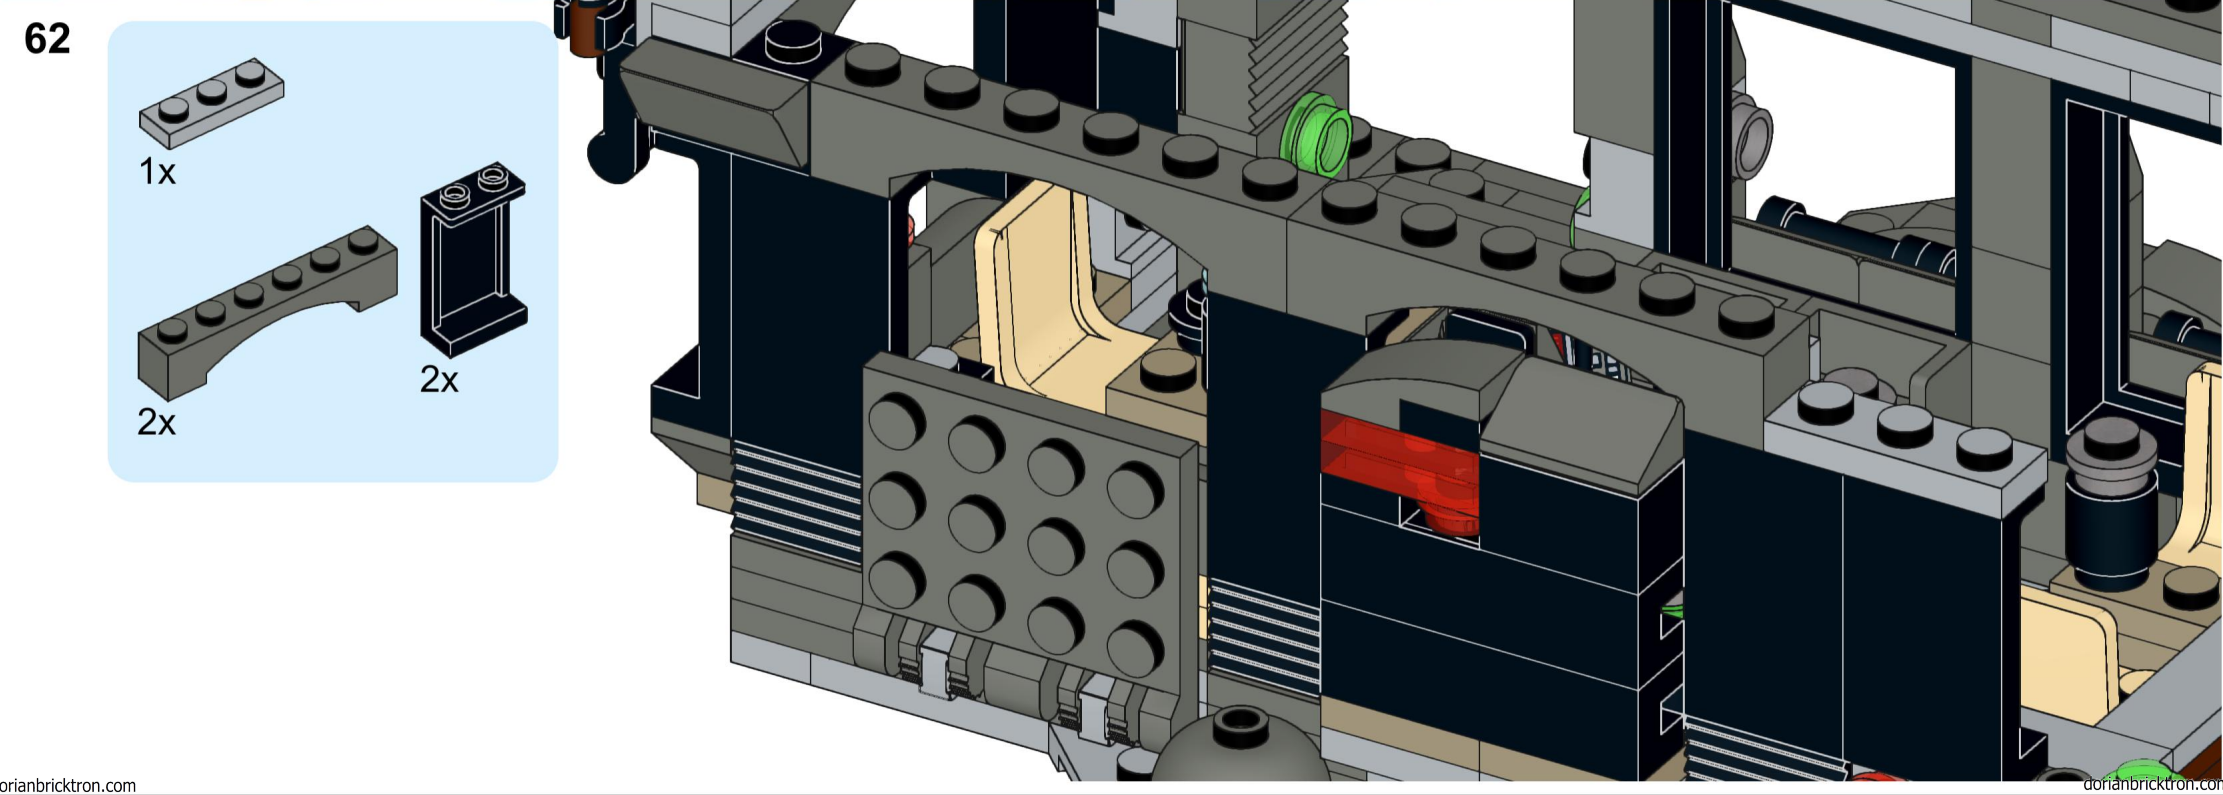

61

Original content by Dorian Bricktron
dorianbricktron.com

62