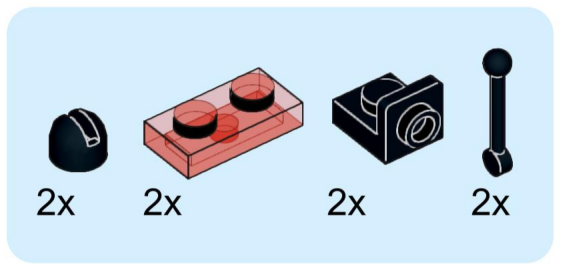

7

8

9

10

1x 1x 1x 1x 2x

This block contains a list of parts for step 10. From left to right: a black axle pin (1x), a light blue axle pin (1x), a grey axle pin (1x), a black axle pin (1x), and two grey curved Technic pins (2x).

22

23

27

28

1x 1x 2x 2x 1x 1x

31

32

33

34

36

37

Original content by Dorian Bricktron
dorianbricktron.com

1x
2x
2x
1x

This inset box lists the required parts for step 39. It includes: one grey 1x2 Technic brick with a hole; two grey 1x2 Technic bricks with a hole; two grey 1x2 Technic bricks with a hole; and one grey 1x2 Technic brick with a hole.