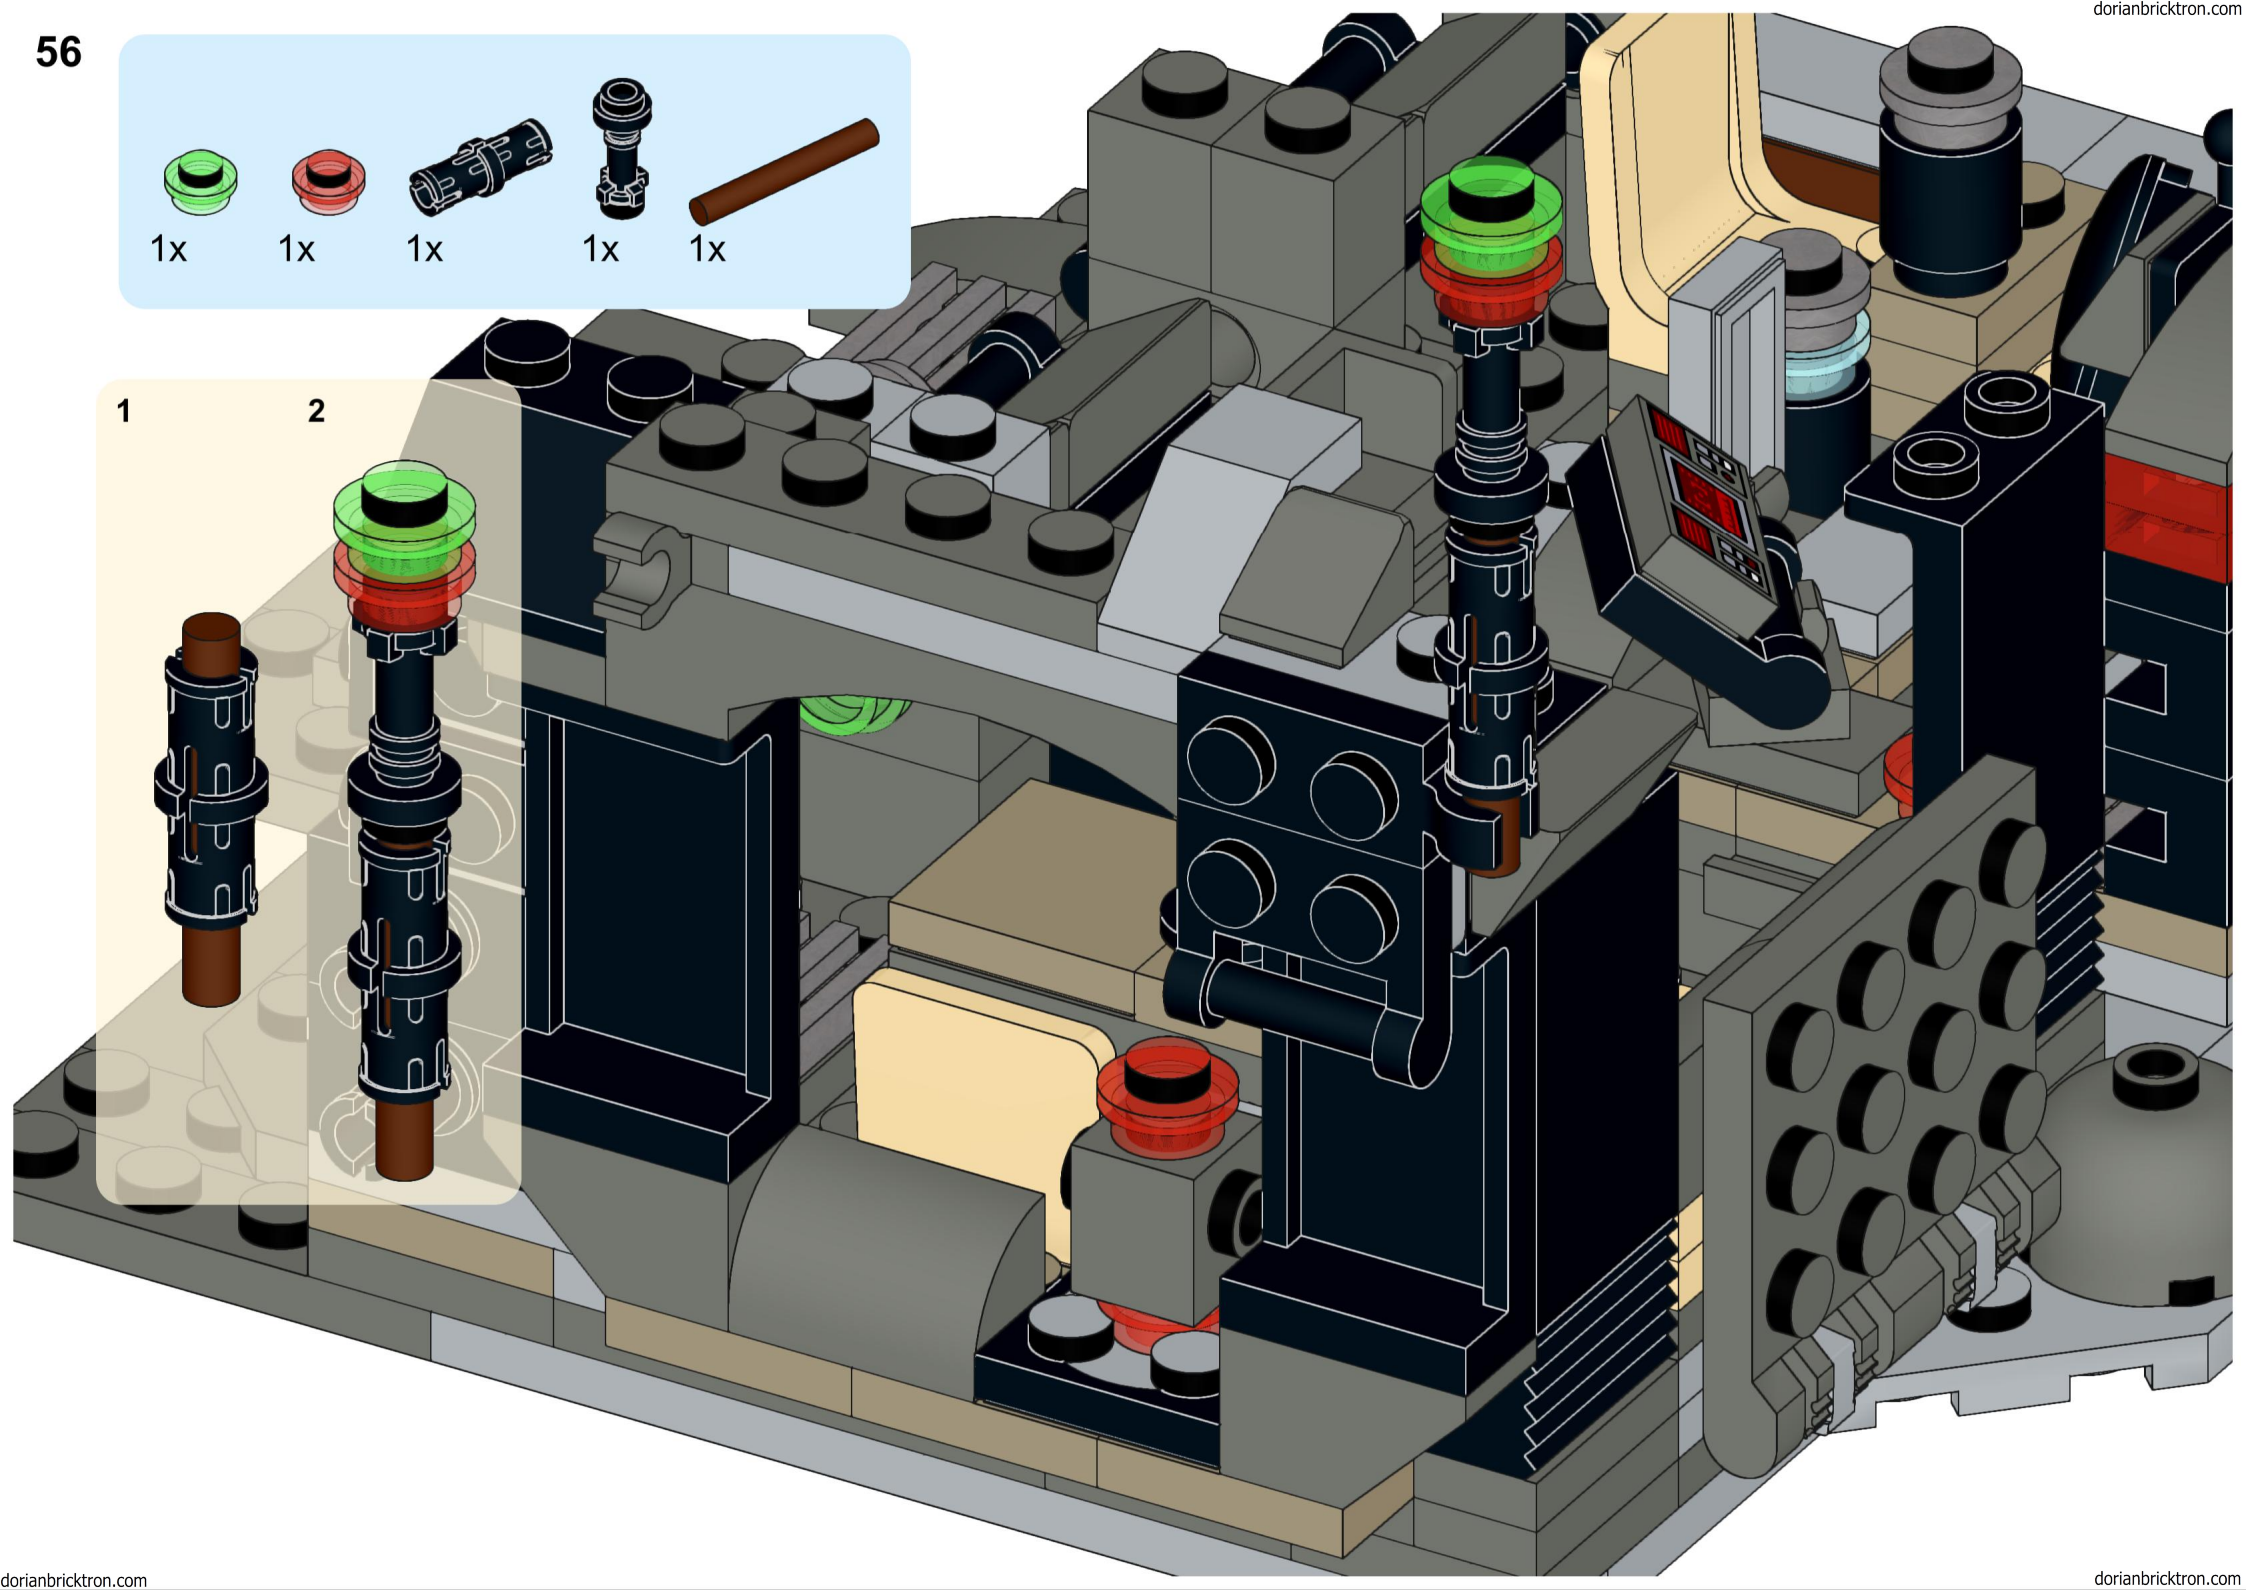

1x 1x 1x 1x 1x

This block contains a parts list for step 56. It features five items: a green bush, a red bush, a black axle connector, a black axle pin, and a brown axle. Each item is accompanied by a '1x' quantity label.