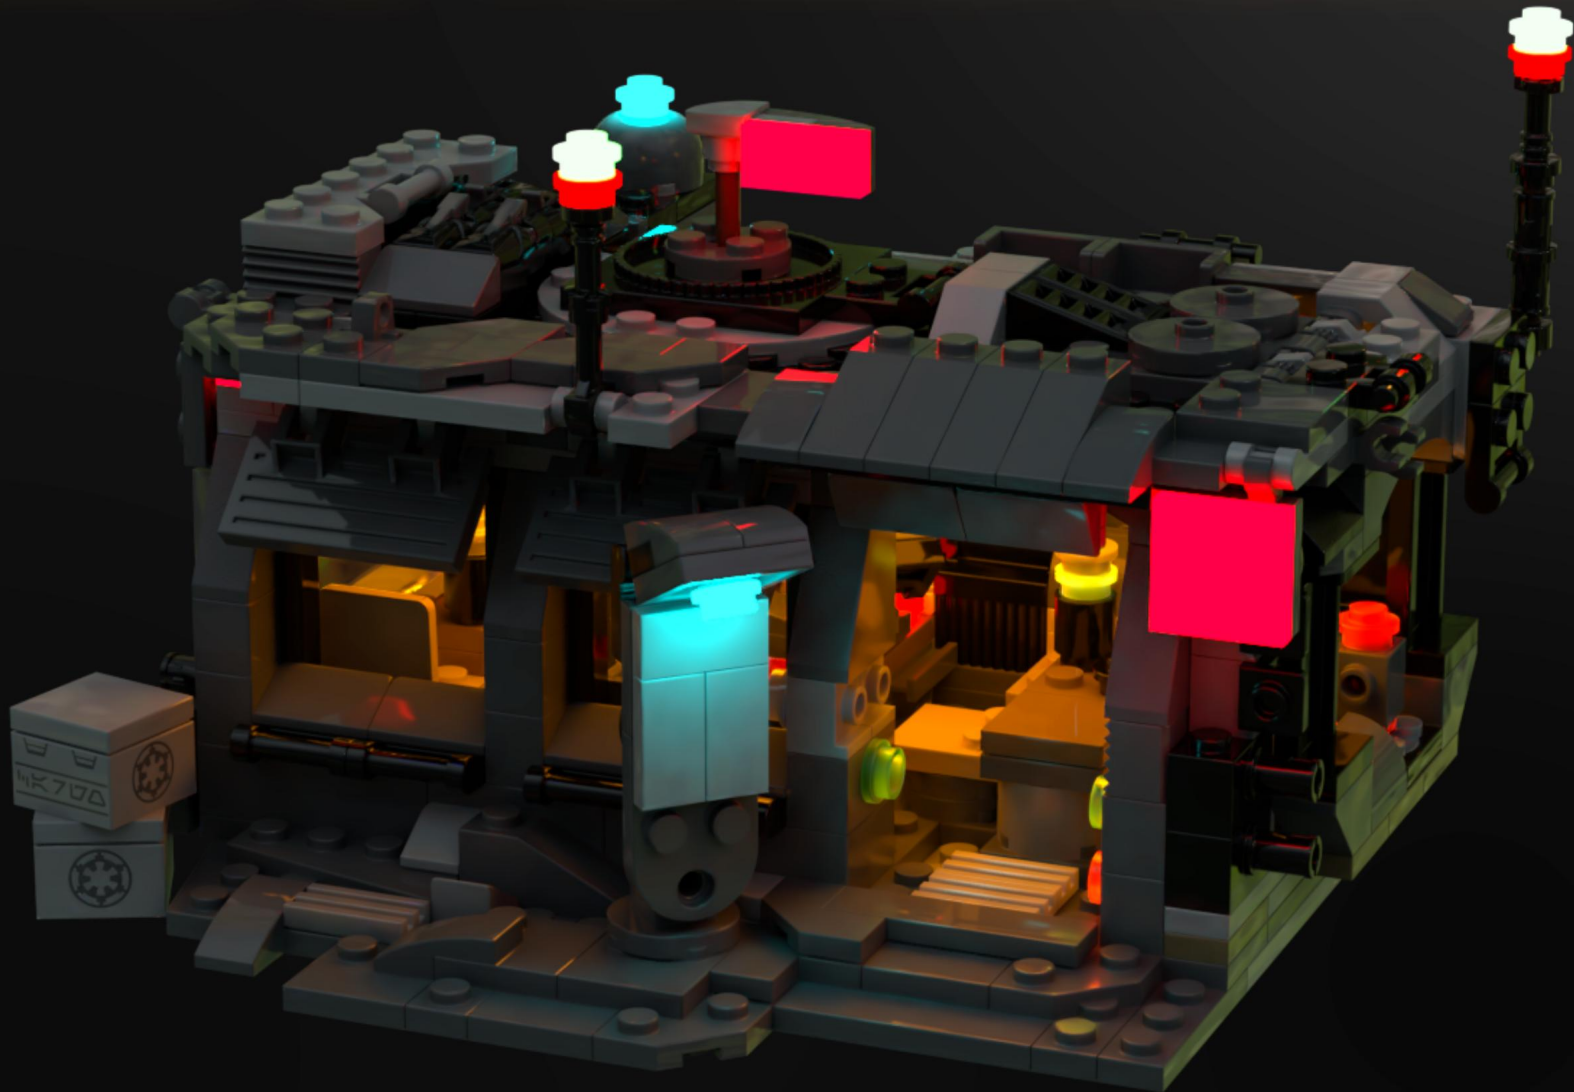

75311

CAFE MANDALORE