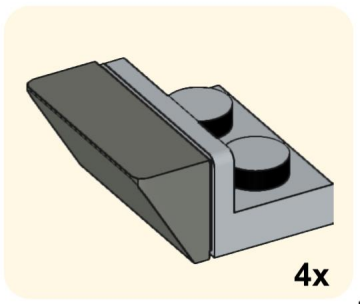

68

69

70

71

1x 3x 1x 1x

This block contains a parts list for step 72. It features four items: a grey 1x3 Technic wedge, three dark blue 1x3 Technic pins with pins, one grey 1x3 Technic brick with four holes, and one brown 1x3 Technic Technic brick with four holes. Each item is accompanied by its quantity: 1x, 3x, 1x, and 1x respectively.