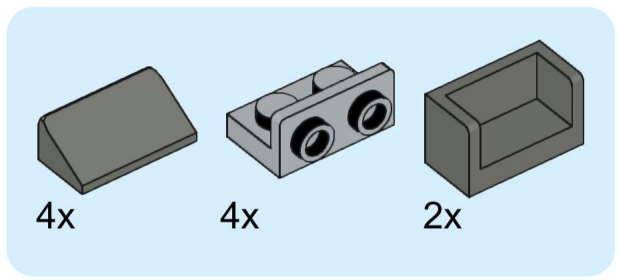

68

69

70

71

1x 3x 1x 1x

This block contains a parts list for step 72. It features four items: a grey 1x3 Technic wedge, three dark blue 1x3 Technic pins with pins, one grey 1x3 Technic brick with four holes, and one brown 1x3 Technic Technic brick with four holes. Each item is accompanied by its quantity: 1x, 3x, 1x, and 1x respectively.