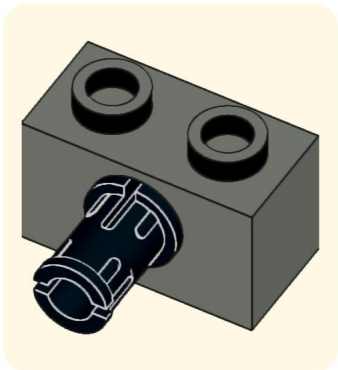

7

8

9

10

1x 1x 1x 1x 2x

This block contains a list of parts for step 10. From left to right: a black axle pin (1x), a light blue axle pin (1x), a grey axle pin (1x), a black axle pin (1x), and two grey curved Technic pins (2x).

34

36

37

Original content by Dorian Bricktron
dorianbricktron.com

1x
2x
2x
1x

This inset box lists the required parts for step 39. It includes: one grey 1x2 Technic brick with a hole; two grey 1x2 Technic bricks with a hole; two grey 1x2 Technic bricks with a hole; and one grey 1x2 Technic brick with a hole.

1x 1x 1x 1x 1x

This block contains a parts list for step 56. It features five items: a green bush, a red bush, a black axle connector, a black axle pin, and a brown axle. Each item is accompanied by a '1x' quantity label.