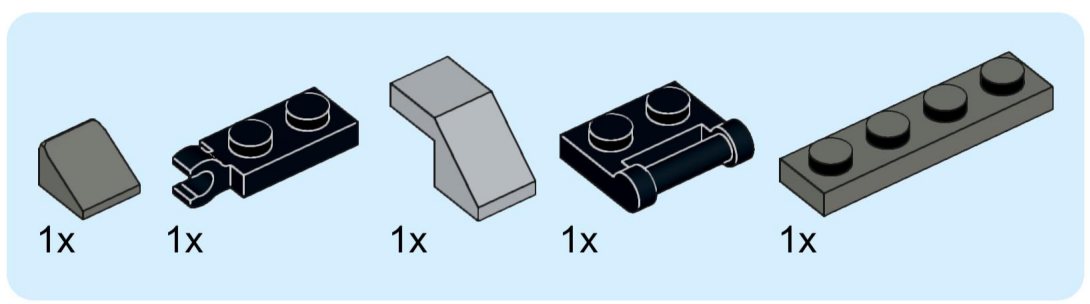

49

50

51

52

Original content by Dorian Bricktron
dorianbricktron.com

1x [1x 1/2 Technic Brick] 1x [1x 2-hole Technic Brick] 1x [1x 2-hole Technic Brick with 2 pins] 1x [1x 5-hole Technic Beam] 2x [2x 1-hole Technic Pin]

1x 1x 1x 1x 1x

This block contains a parts list for step 56. It features five items: a green bush, a red bush, a black axle connector, a black axle pin, and a brown axle. Each item is accompanied by a '1x' quantity label.