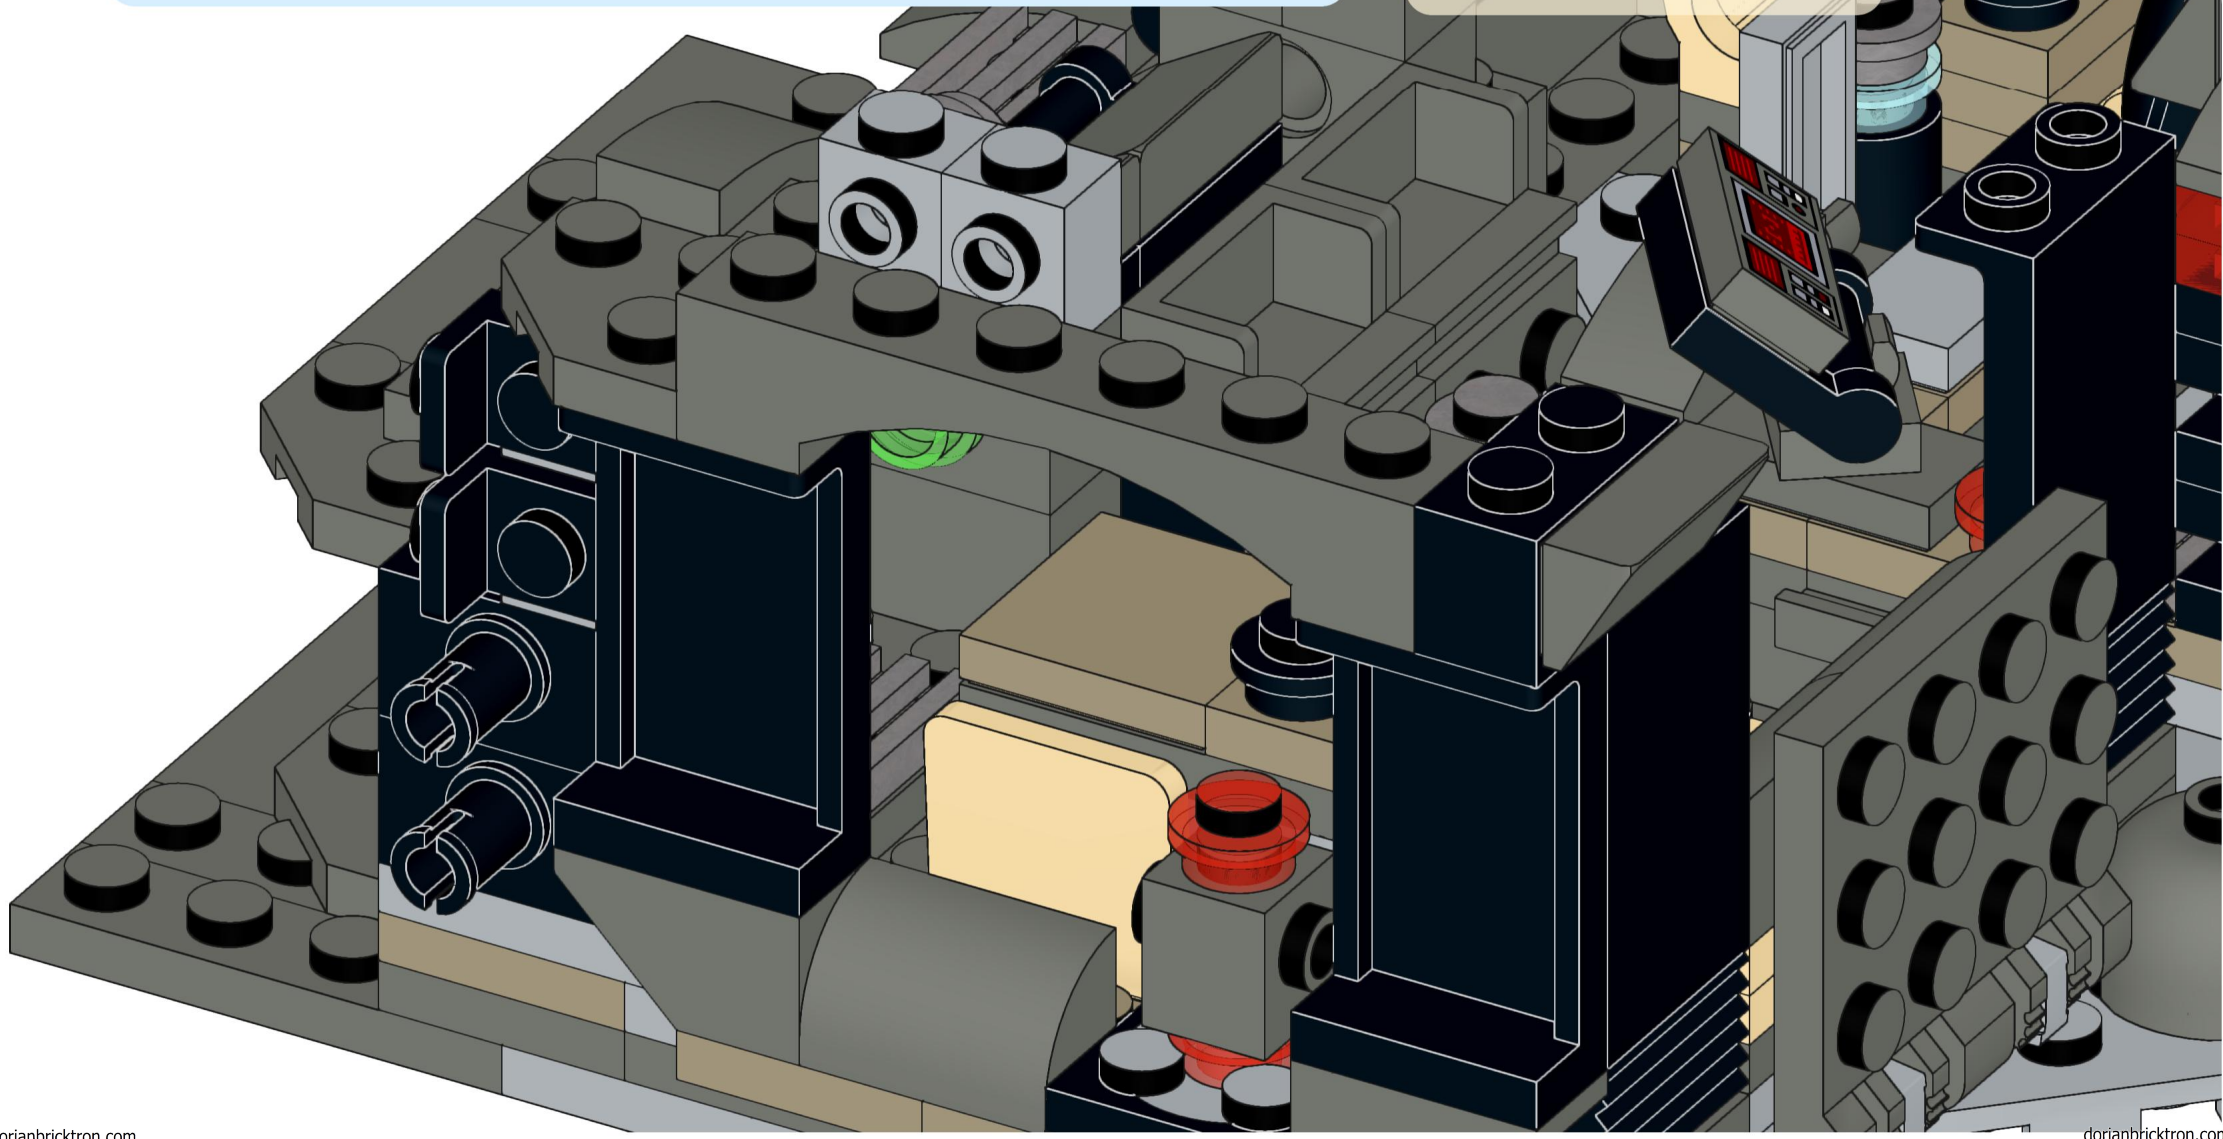

1x 1x 1x 1x 1x

This block contains a parts list for step 56. It features five items: a green bush, a red bush, a black axle connector, a black axle pin, and a brown axle. Each item is accompanied by a '1x' quantity label.