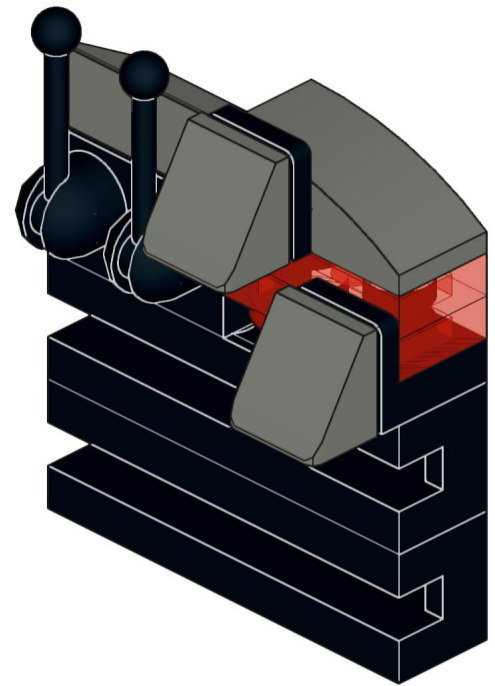

7

8

9

10

1x 1x 1x 1x 2x

This block contains a list of parts for step 10. From left to right: a black axle pin (1x), a light blue axle pin (1x), a grey axle pin (1x), a black axle pin (1x), and two grey curved Technic pins (2x).

22

23

27

28

1x 1x 2x 2x 1x 1x

31

32

33

34

36

37

Original content by Dorian Bricktron
dorianbricktron.com

1x
2x
2x
1x

This inset box lists the required parts for step 39. It includes: one grey 1x2 Technic brick with a hole; two grey 1x2 Technic bricks with a hole; two grey 1x2 Technic bricks with a hole; and one grey 1x2 Technic brick with a hole.