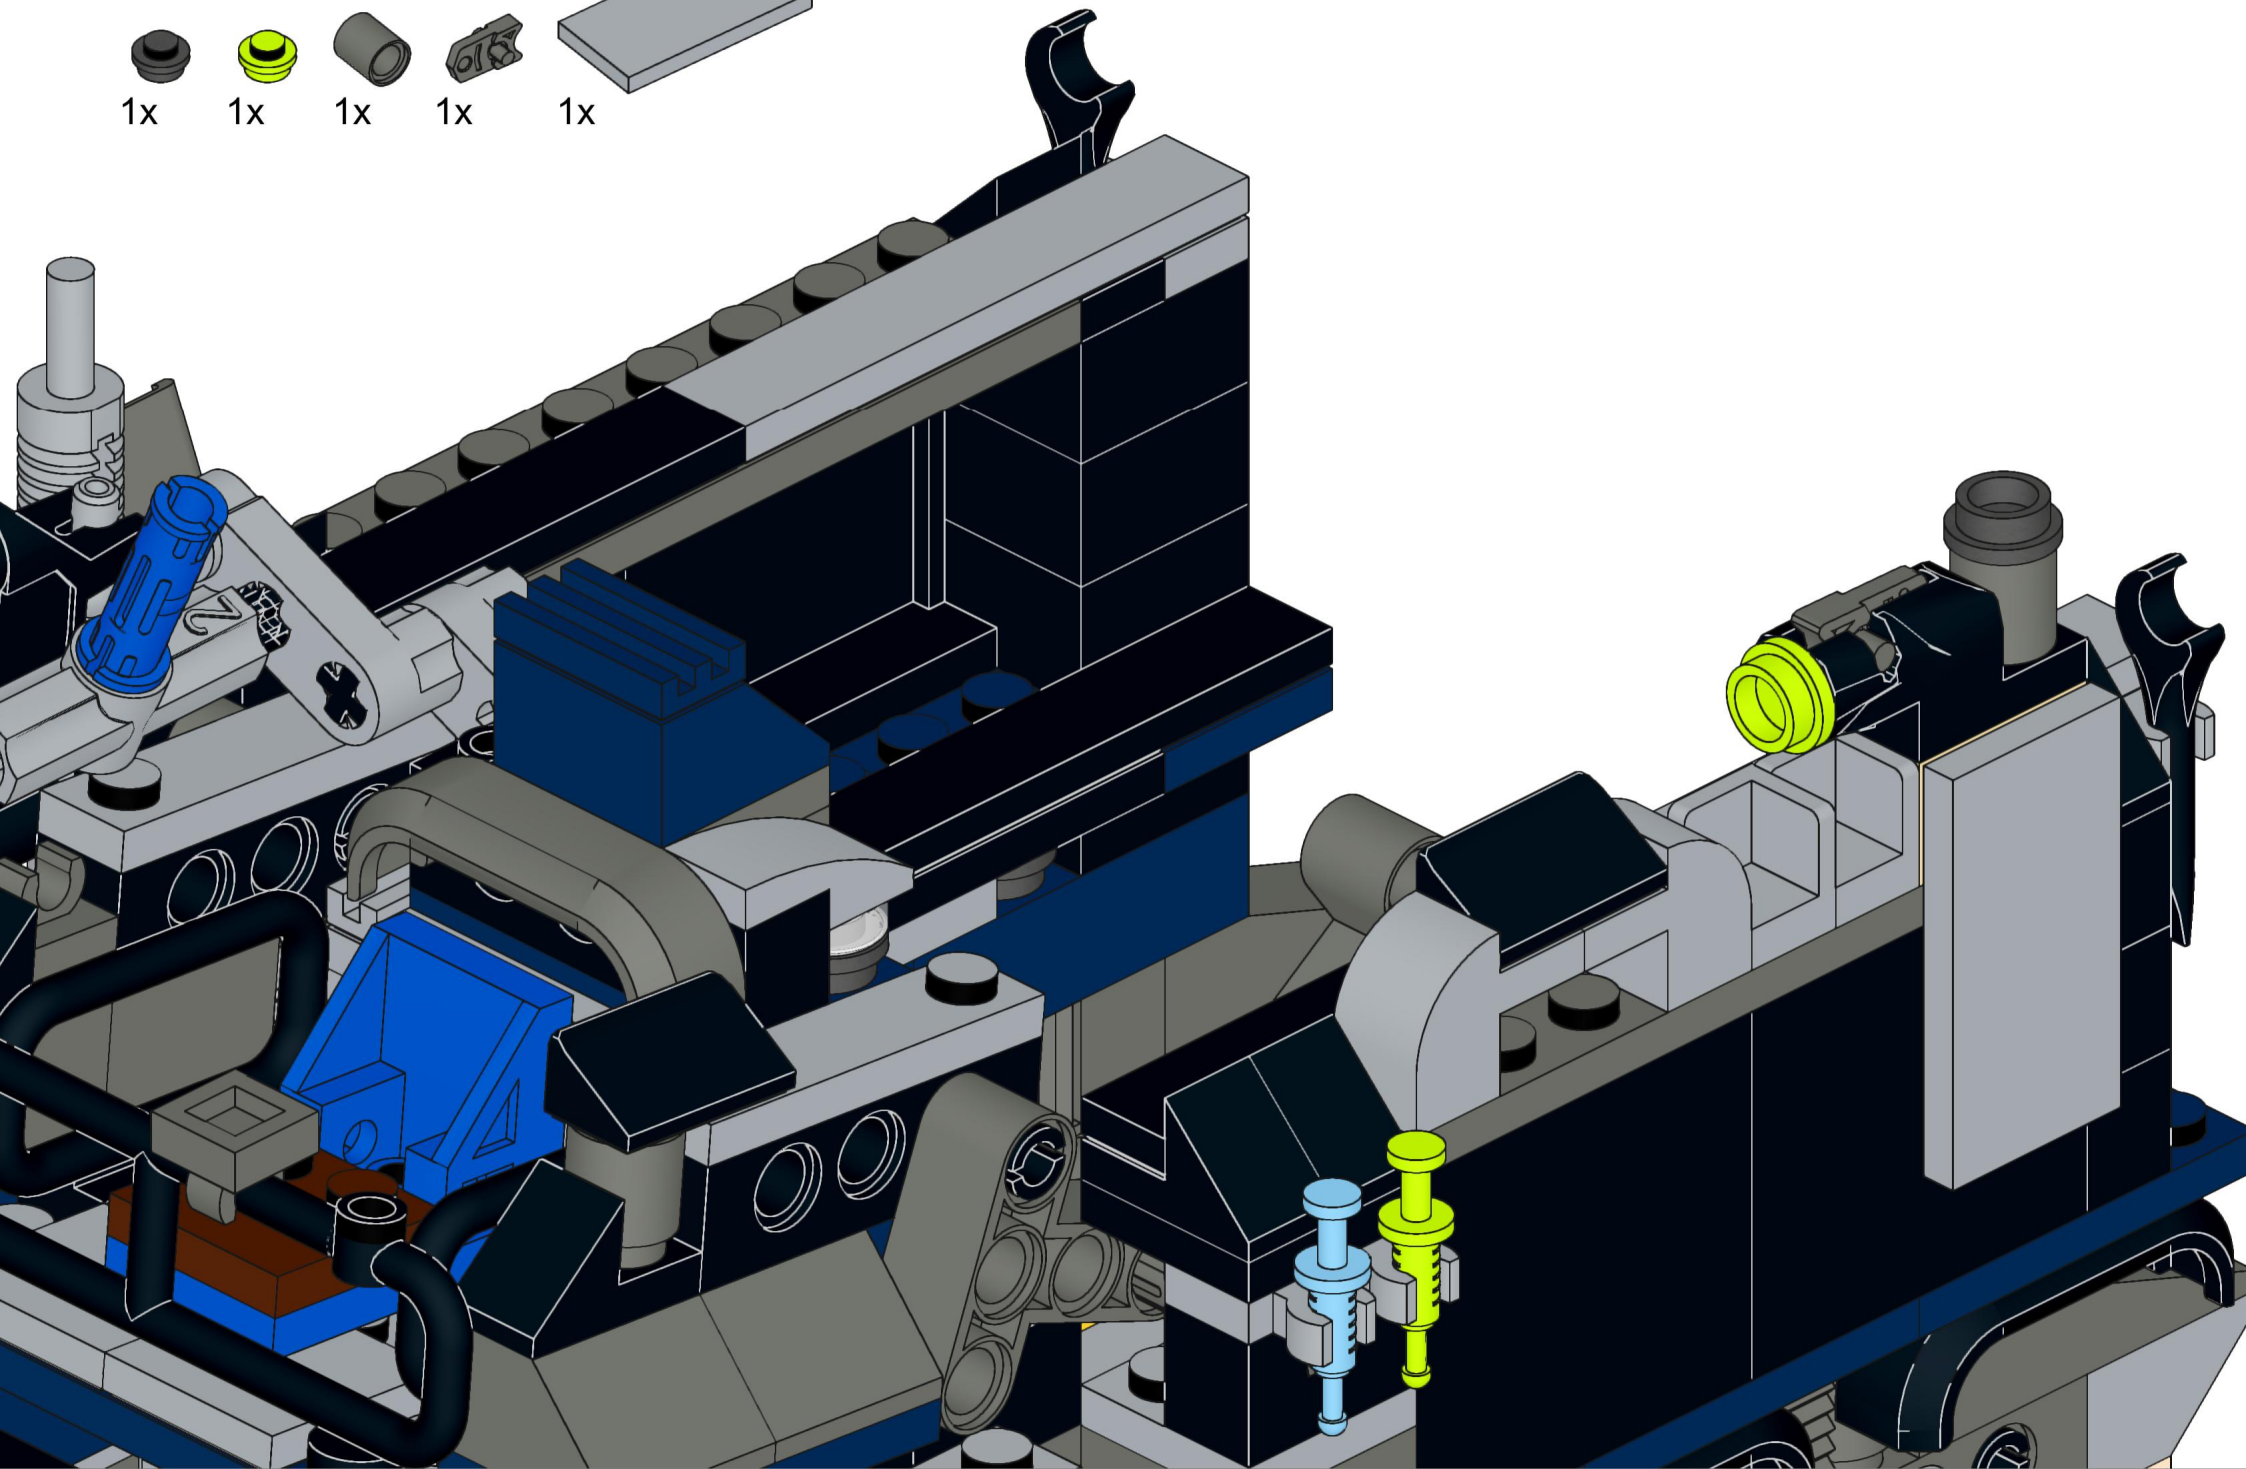

65

- 2x 
- 1x 
- 1x 

2x

1x

-  2x
-  2x

- 2x 
- 1x 
- 2x 

- 1x [Black Technic Brick 1x3 with Hole]
- 2x [Grey Technic Arch 1x3]
- 1x [Black Technic Connector 1x3]

- 1x [Grey Pin]
- 1x [Yellow Pin]
- 1x [Grey Pin]
- 1x [Grey Technic Connector]
- 1x [Grey Technic Plate]