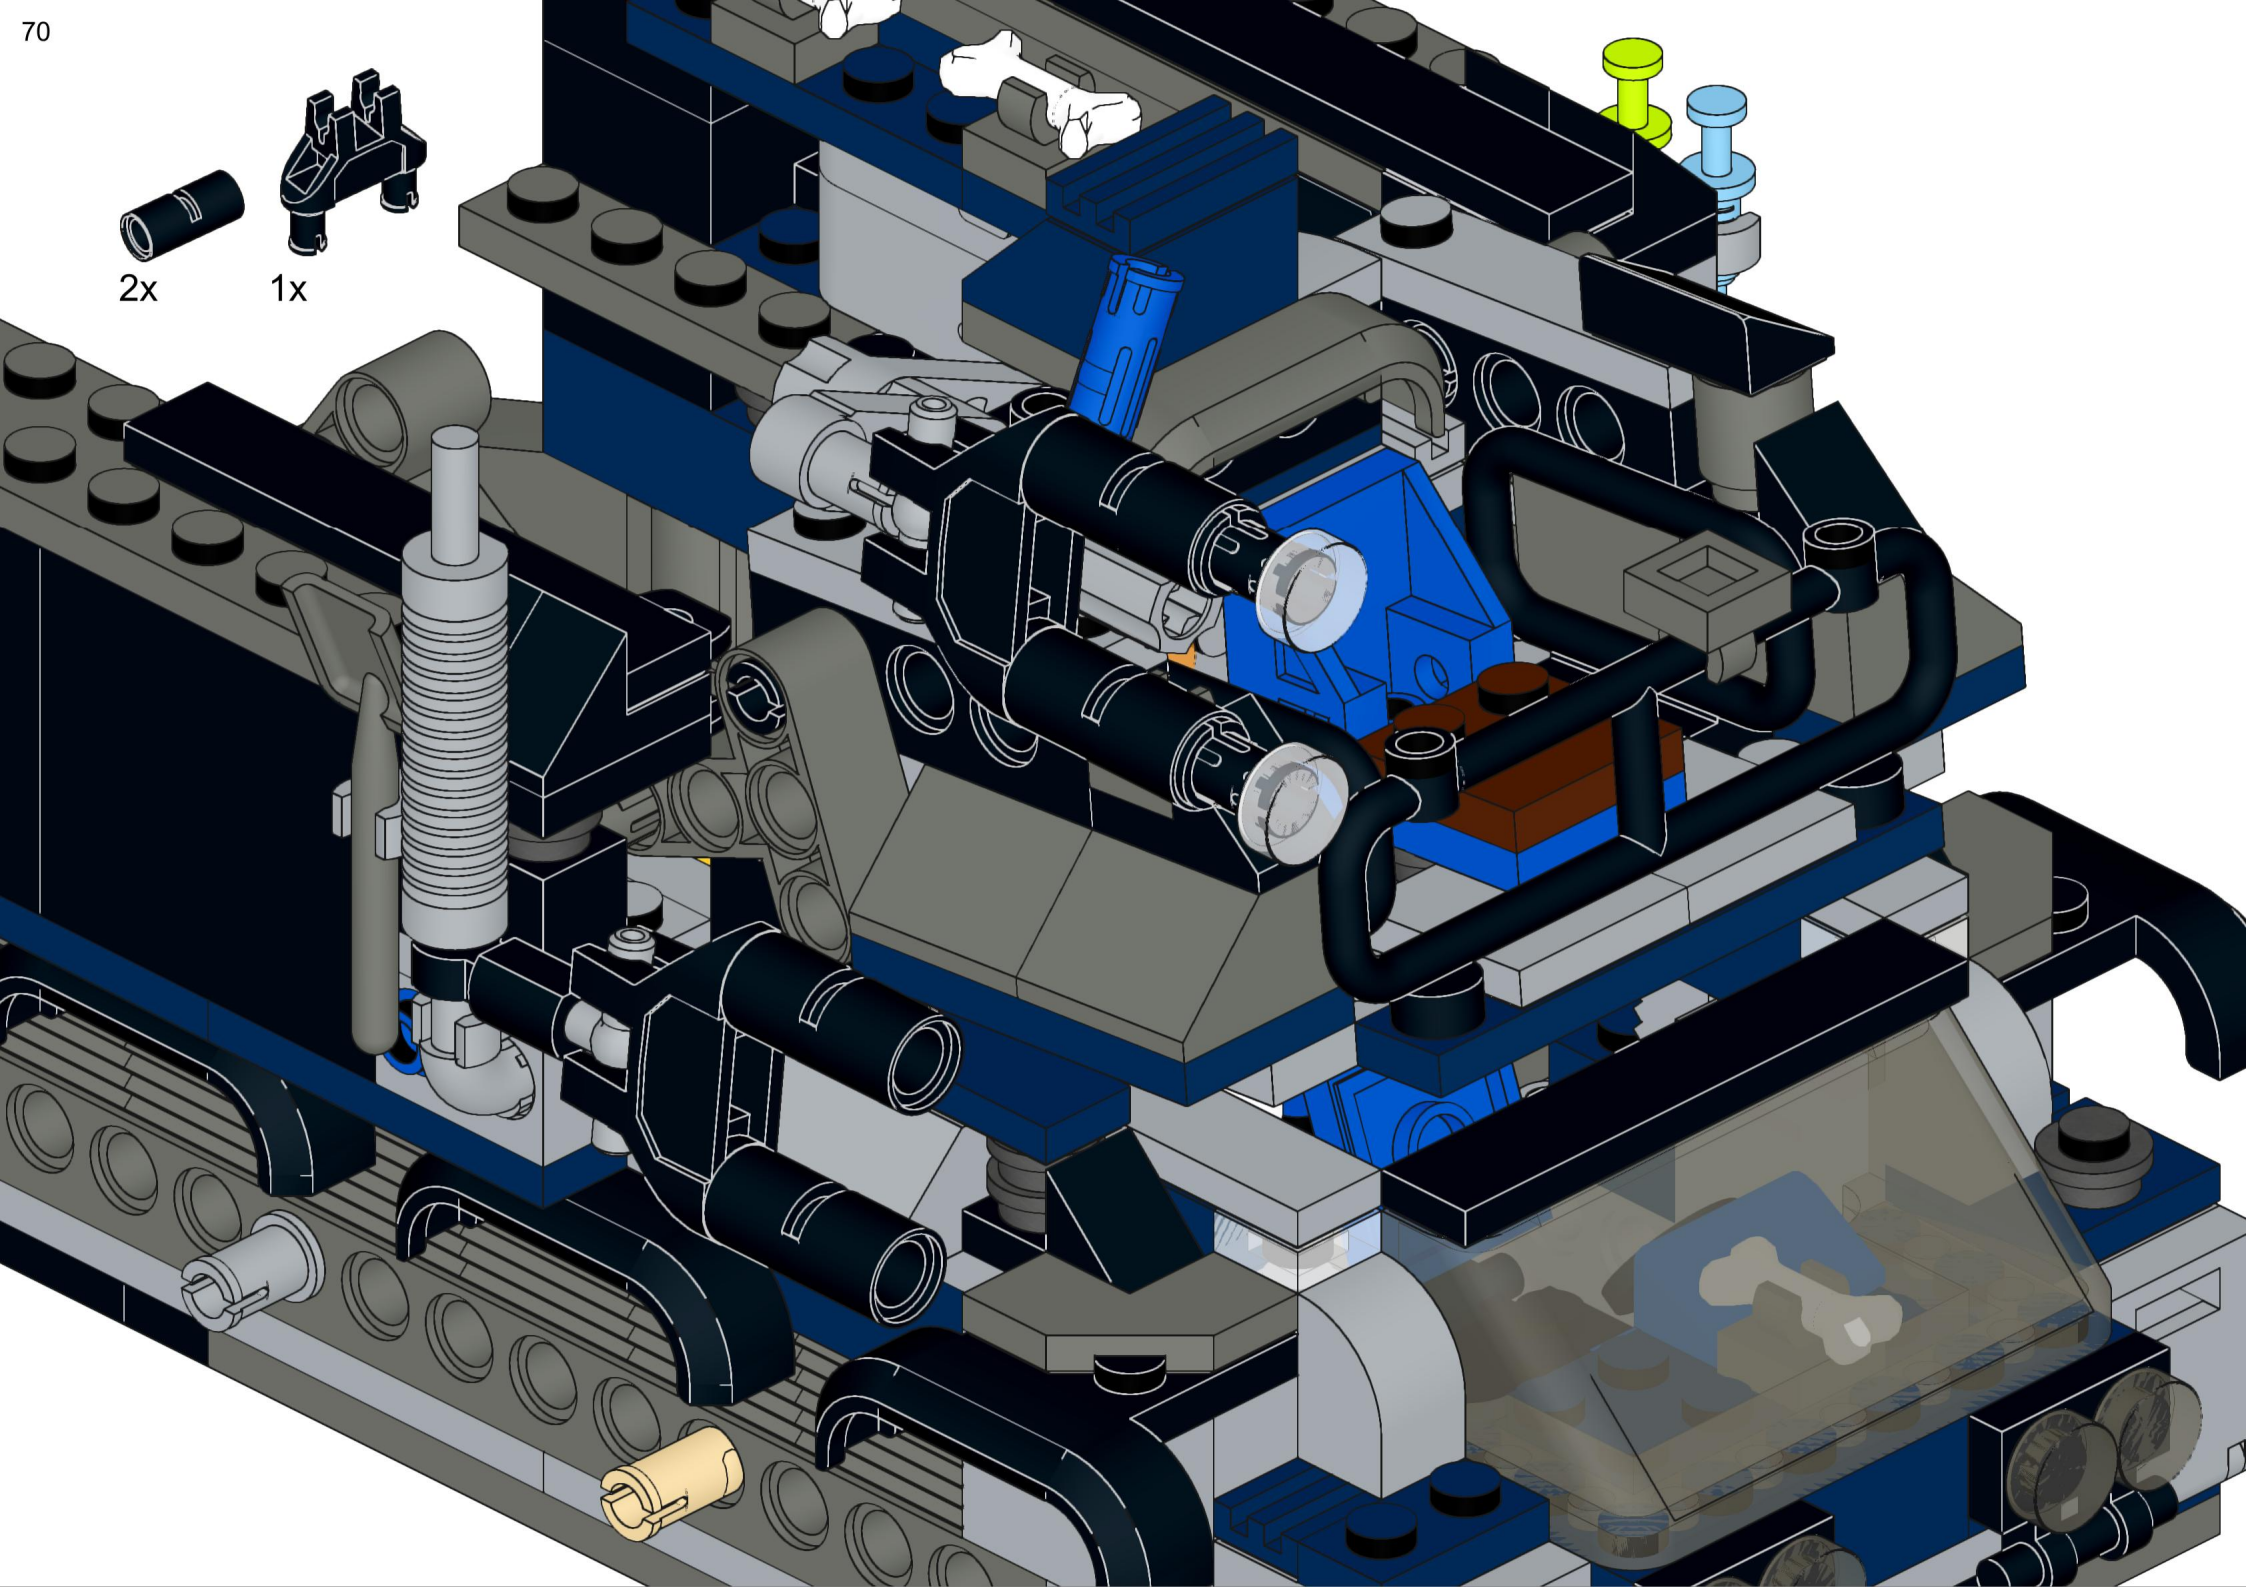

65

- 2x 
- 1x 
- 1x 

2x

1x

-  2x
-  2x

- 2x 
- 1x 
- 2x 

- 1x [Black Technic Brick 1x3 with Hole]
- 2x [Grey Technic Arch 1x3]
- 1x [Black Technic Connector 1x3]

- 1x [Grey Pin]
- 1x [Yellow Pin]
- 1x [Grey Pin]
- 1x [Grey Technic Connector]
- 1x [Grey Technic Plate]