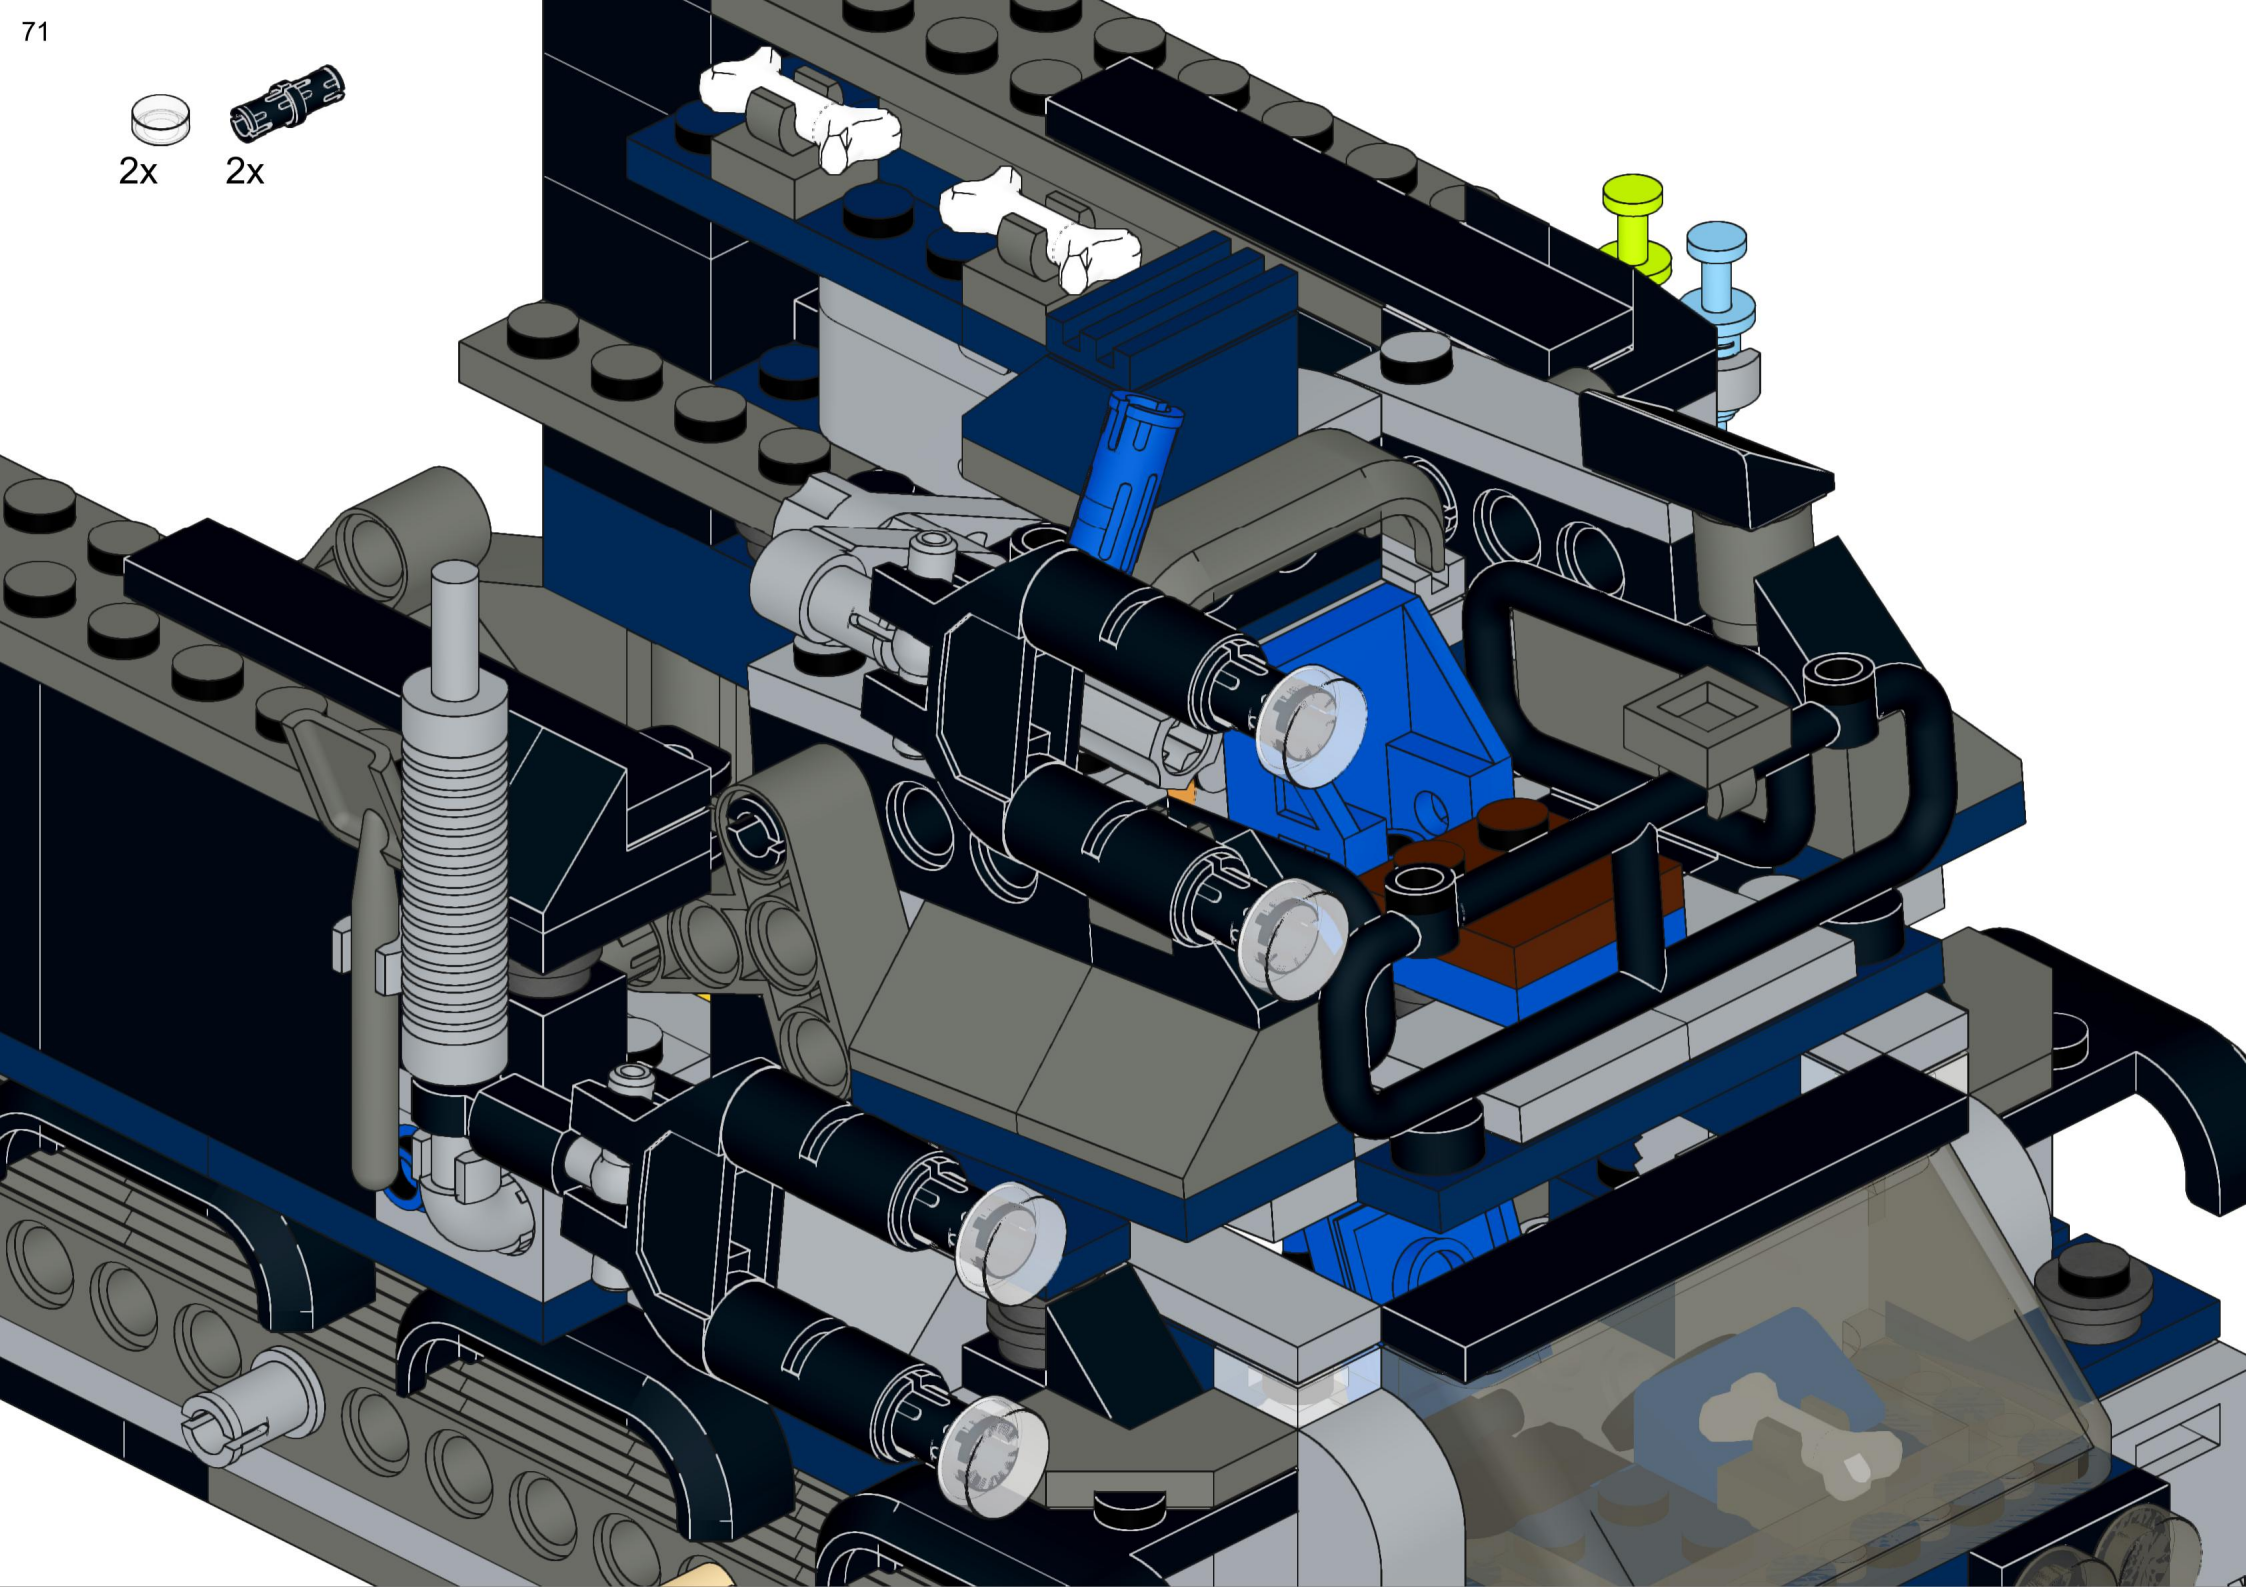

65

- 2x 
- 1x 
- 1x 

2x

1x

-  2x
-  2x

- 2x 
- 1x 
- 2x 

- 1x [Black Technic Brick 1x3 with Hole]
- 2x [Grey Technic Arch 1x3]
- 1x [Black Technic Connector 1x3]

- 1x [Grey Pin]
- 1x [Yellow Pin]
- 1x [Grey Pin]
- 1x [Grey Technic Connector]
- 1x [Grey Technic Plate]