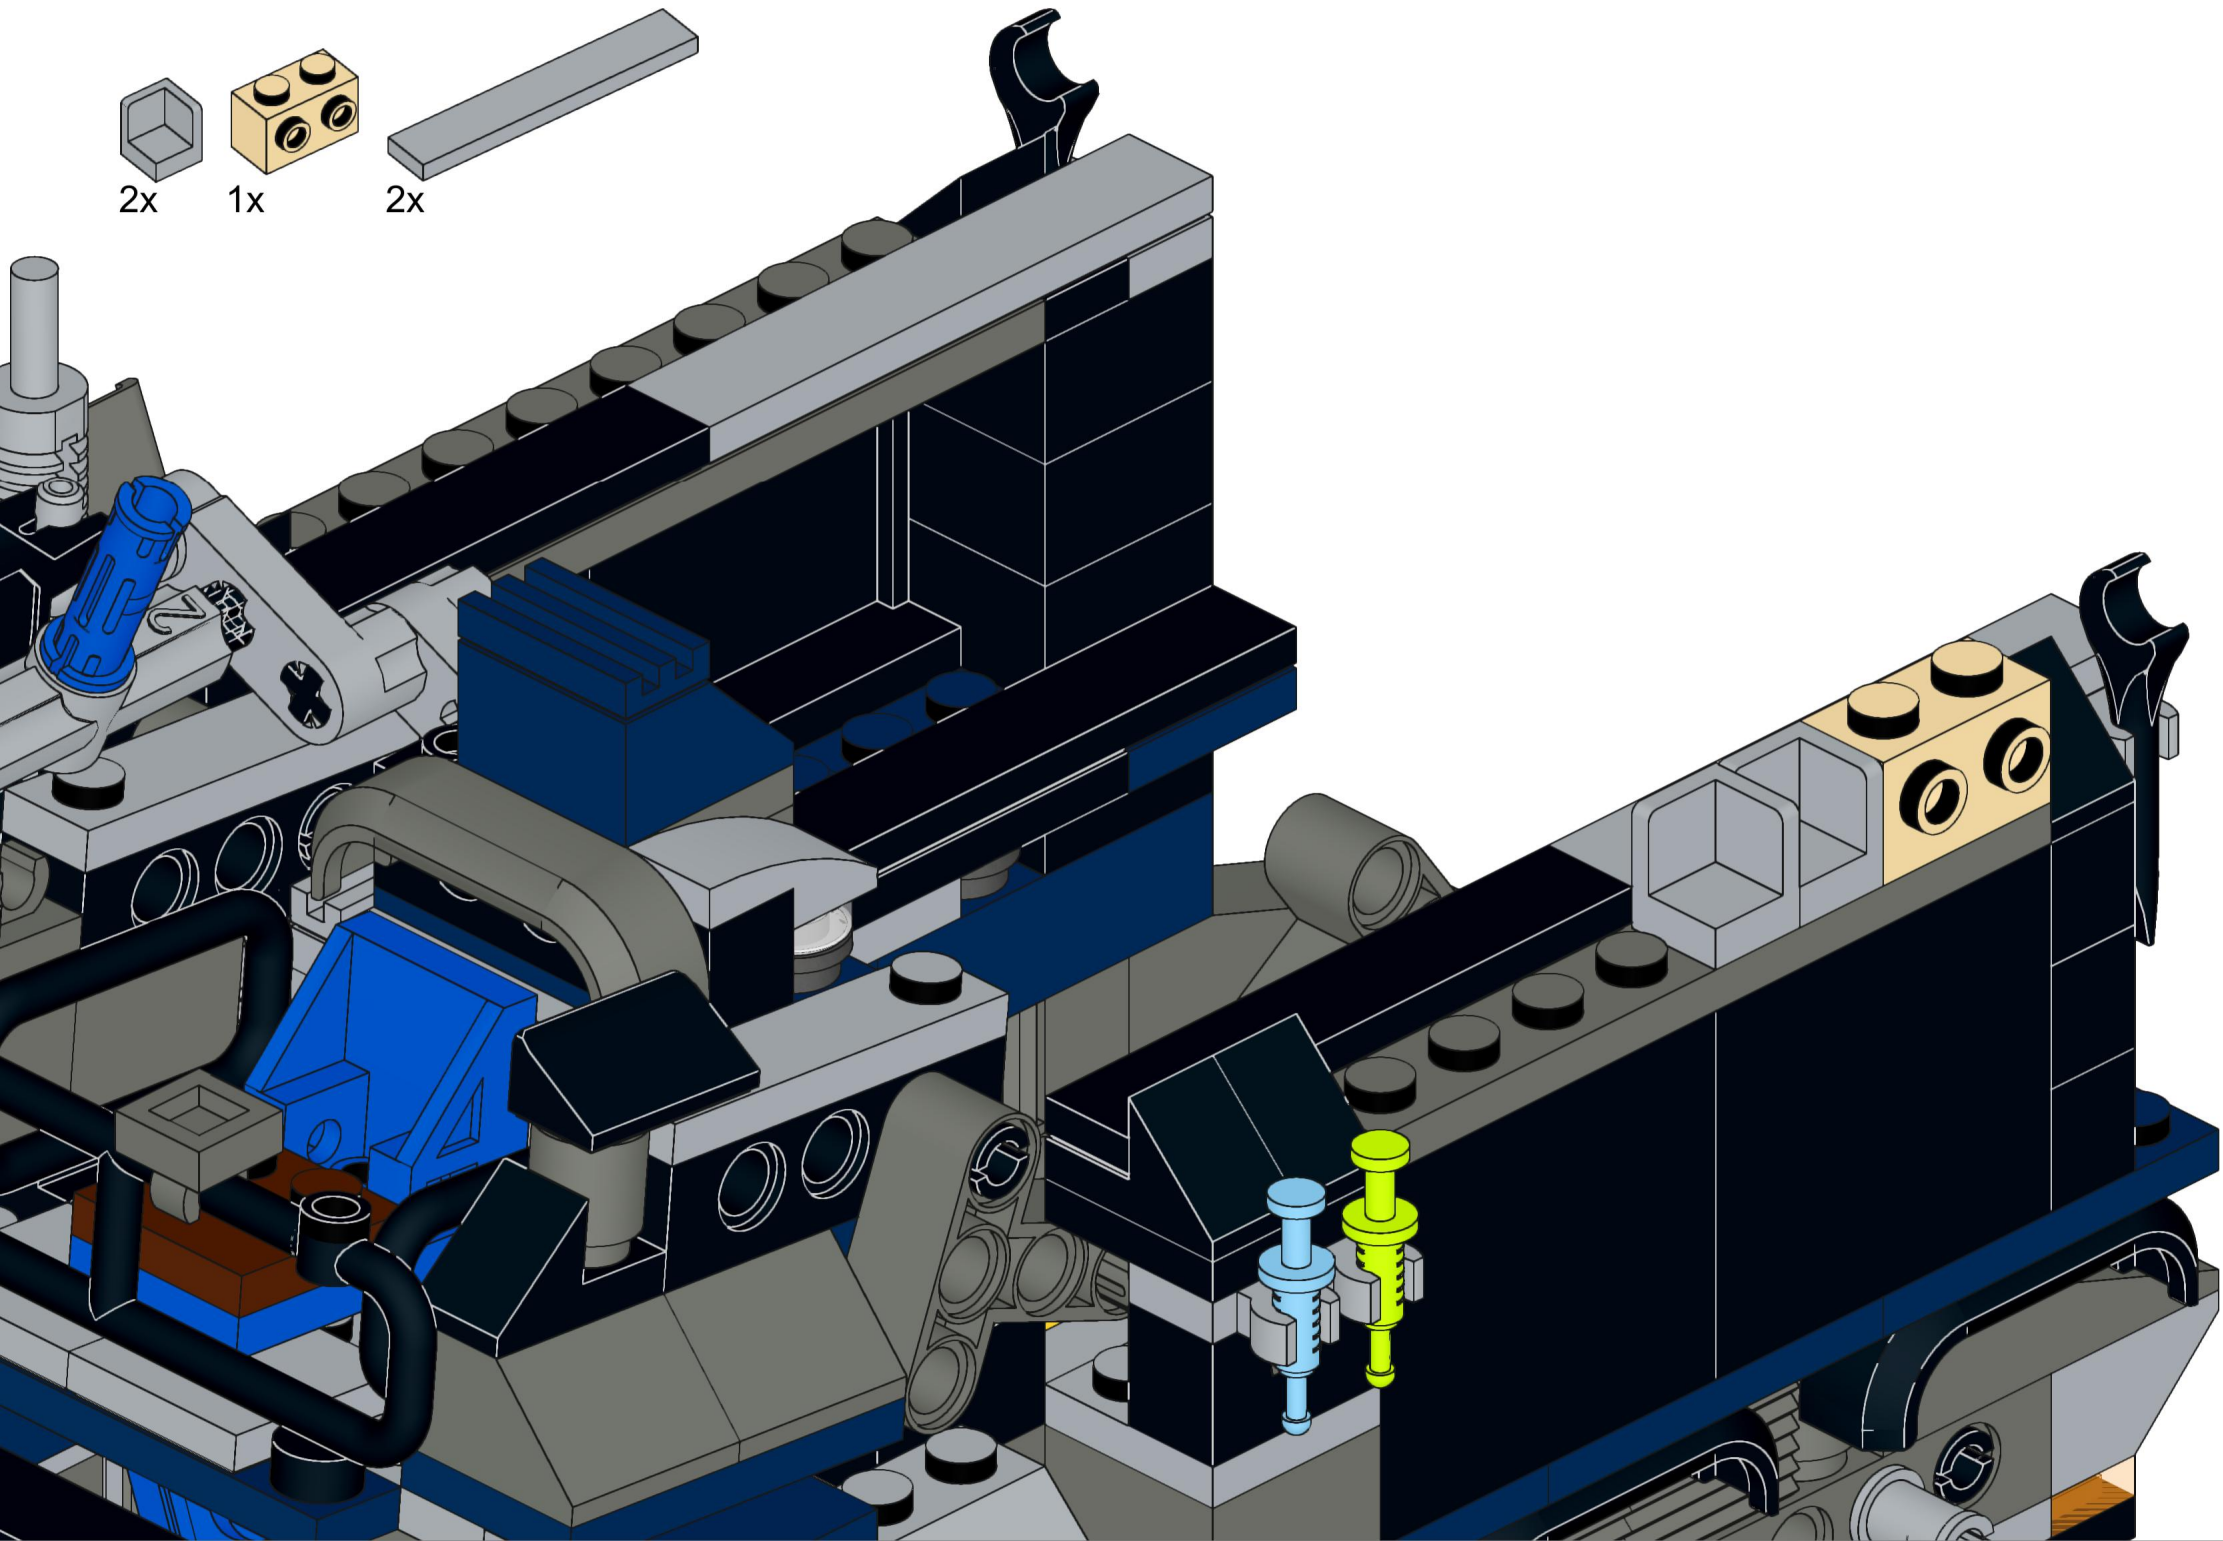

65

- 2x 
- 1x 
- 1x 

2x

1x

-  2x
-  2x

- 2x 
- 1x 
- 2x 

- 1x [Black Technic Brick 1x3 with Hole]
- 2x [Grey Technic Arch 1x3]
- 1x [Black Technic Connector 1x3]

- 1x [Grey Pin]
- 1x [Yellow Pin]
- 1x [Grey Pin]
- 1x [Grey Technic Connector]
- 1x [Grey Technic Plate]