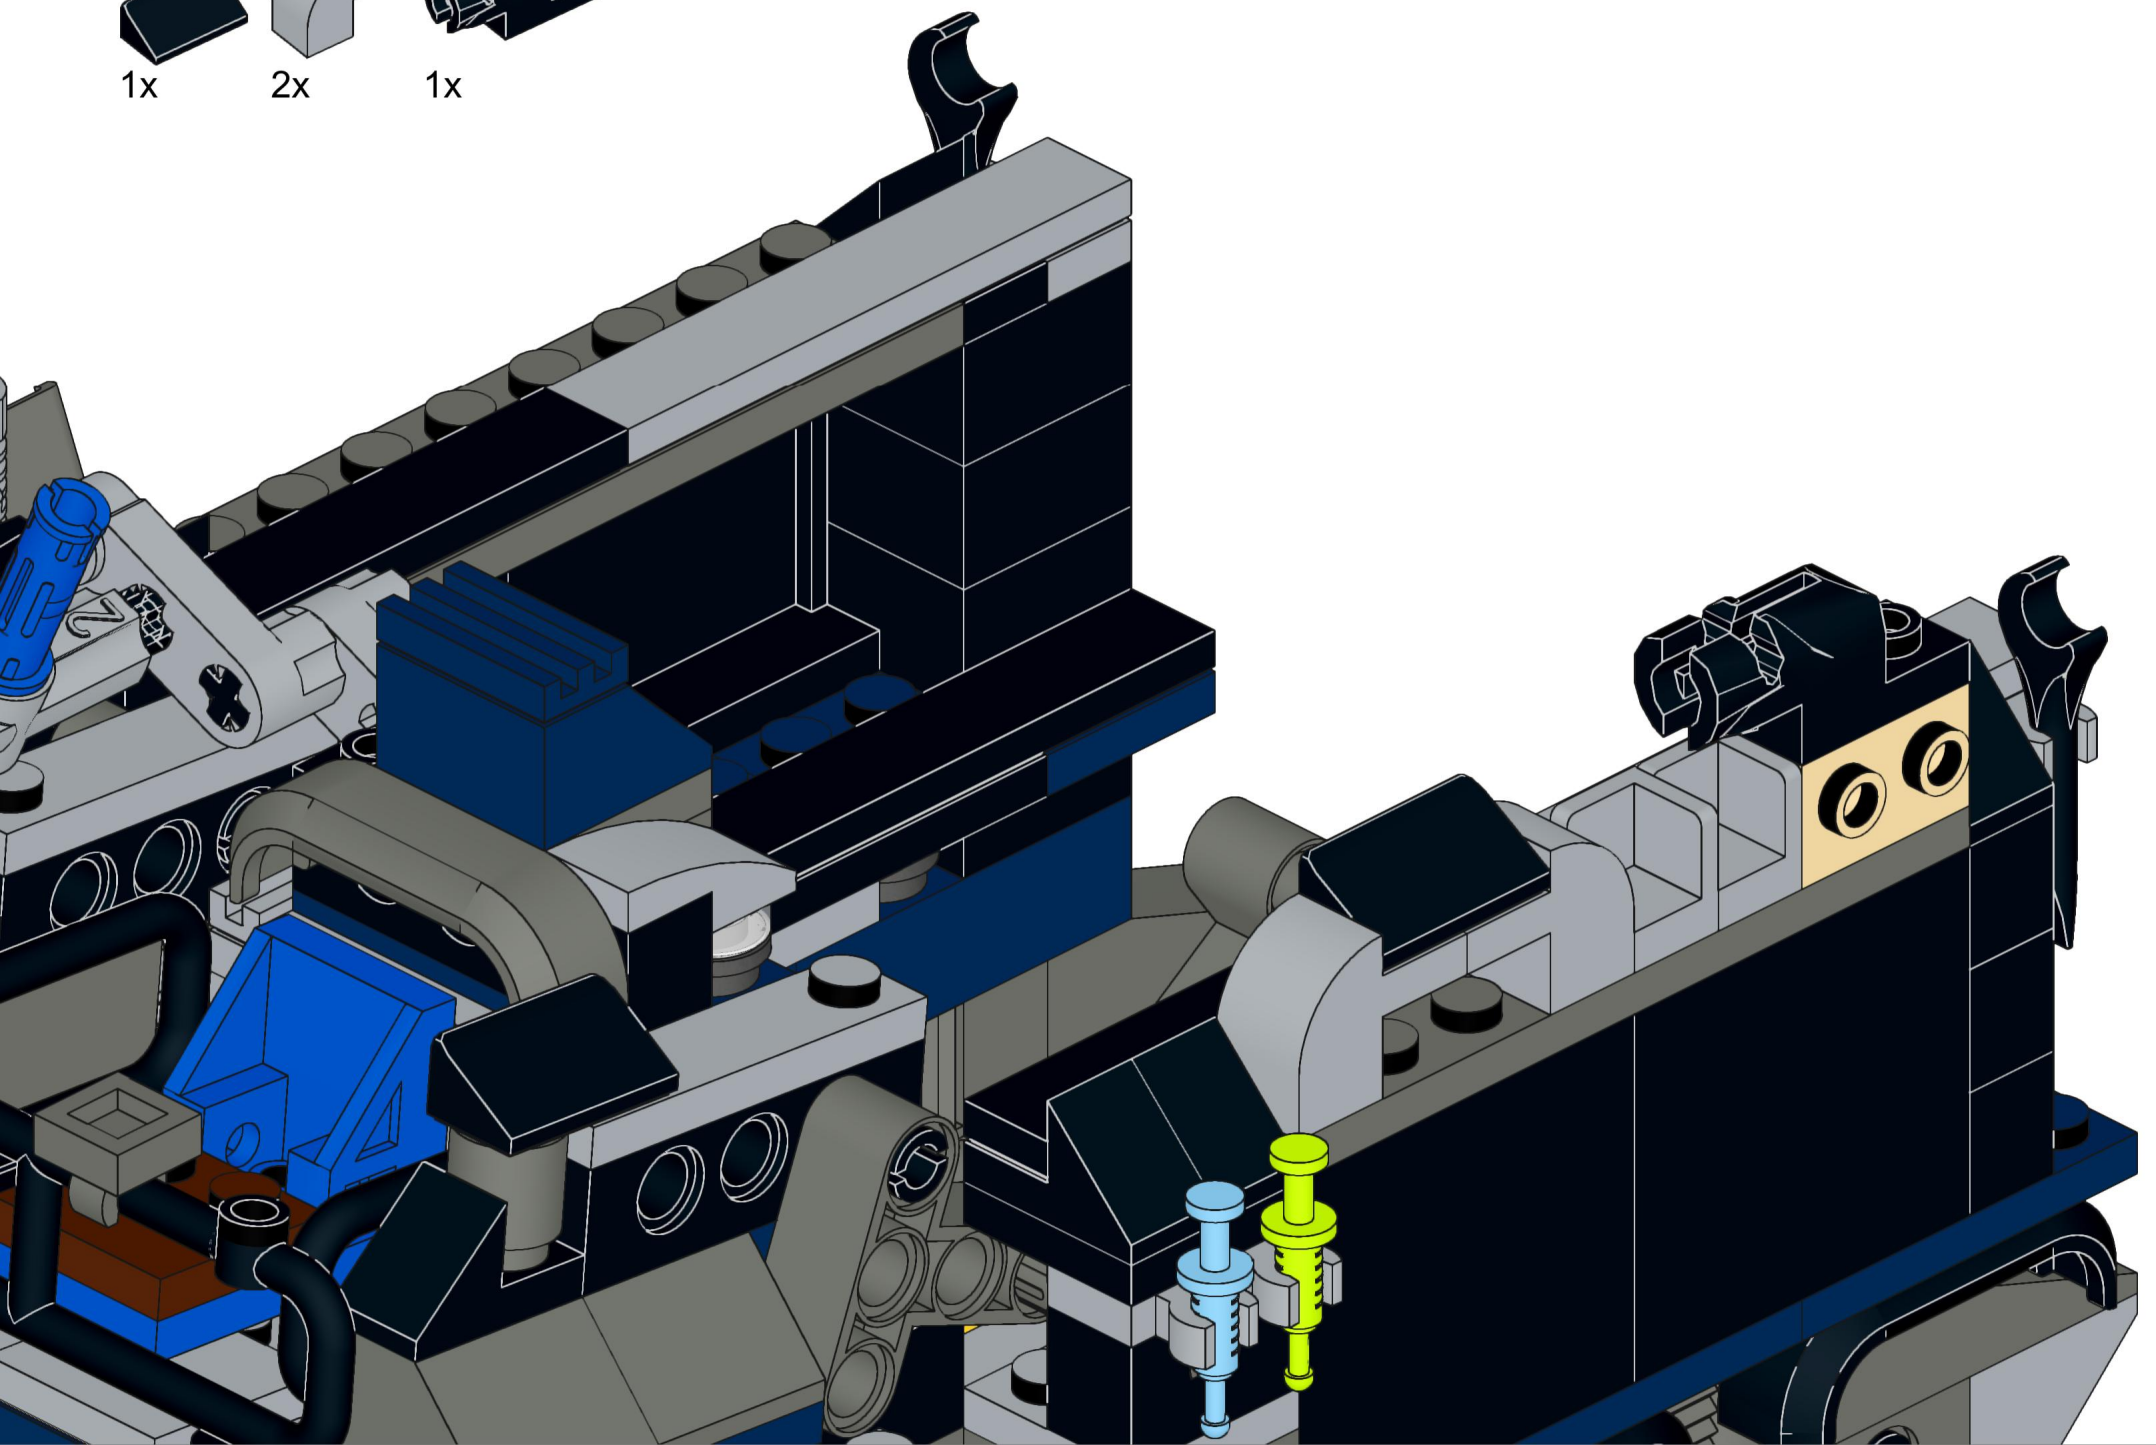

65

- 2x 
- 1x 
- 1x 

2x

1x

-  2x
-  2x

- 2x 
- 1x 
- 2x 

- 1x [Black Technic Brick 1x3 with Hole]
- 2x [Grey Technic Arch 1x3]
- 1x [Black Technic Connector 1x3]

- 1x [Grey Pin]
- 1x [Yellow Pin]
- 1x [Grey Pin]
- 1x [Grey Technic Connector]
- 1x [Grey Technic Plate]