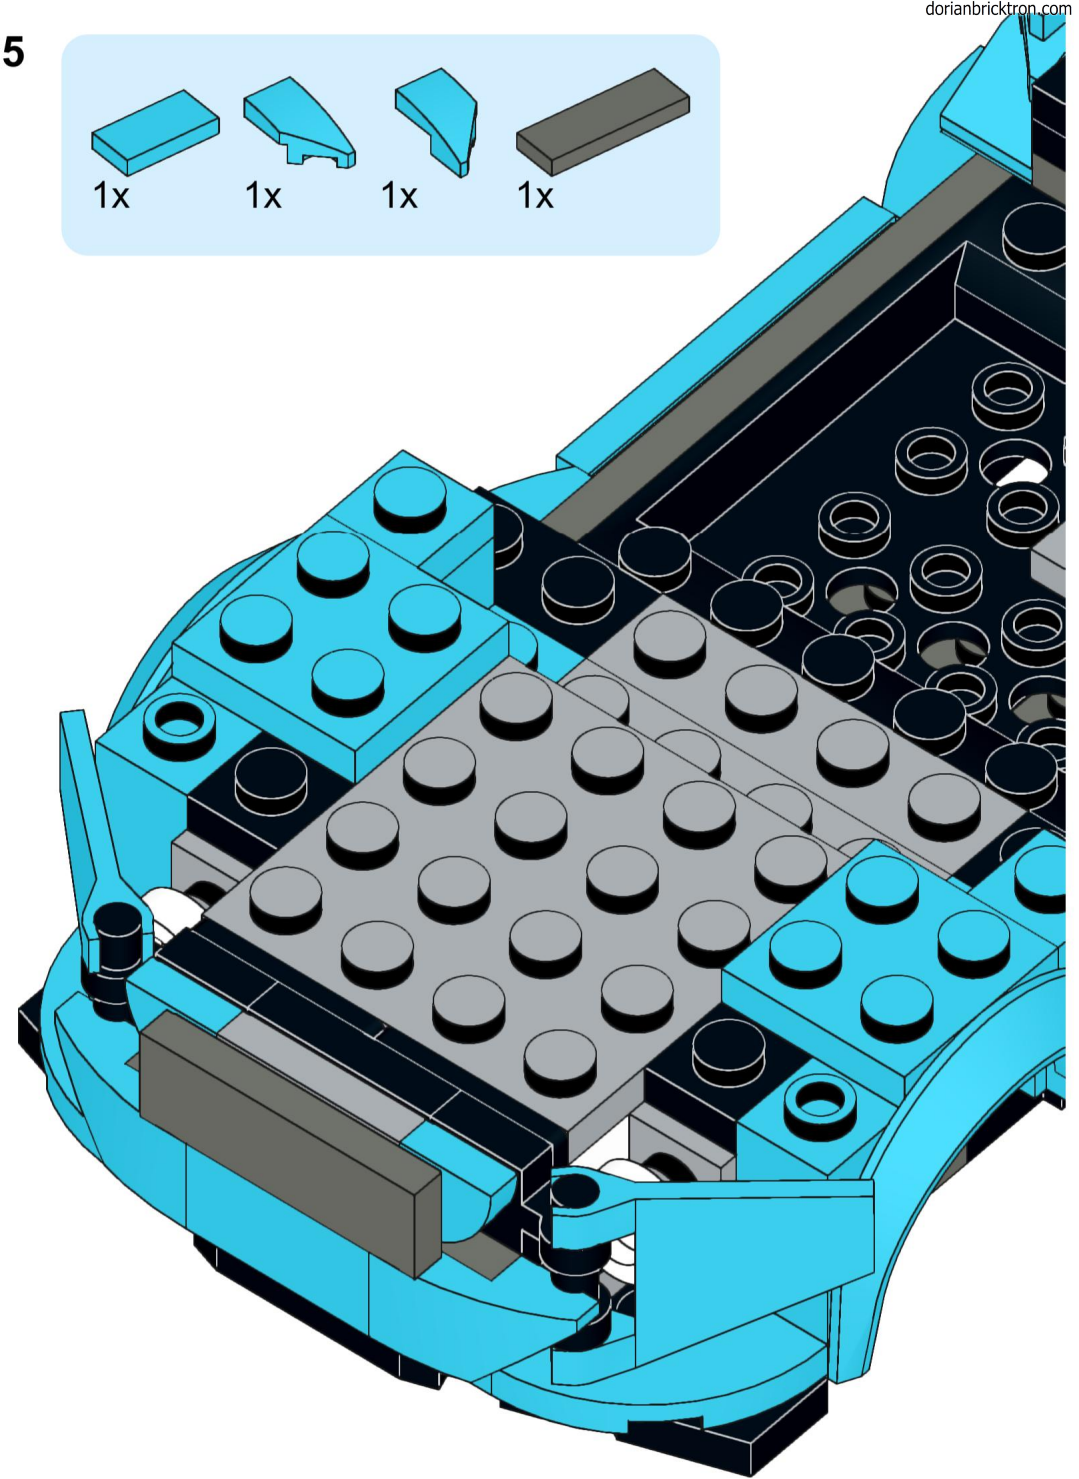

10

1x 1x 2x

This block contains three small blue plastic parts. The first is a 1x2 Technic plate with a notch on the right side. The second is a 1x2 Technic plate with a notch on the left side. The third is a 1x2 Technic plate with a curved bottom edge. Below each part is a quantity label: '1x', '1x', and '2x' respectively.

13

2x
1x
1x

This block contains a parts list for step 13. It features three items: a black 1/2 round Technic piece, a light blue Technic piece with a 1x2 hole and a 1/2 notch, and another light blue Technic piece with a 1x2 hole and a 1/2 notch. The quantities '2x', '1x', and '1x' are listed below each respective piece.

14

15

16

17

22

23

24

25