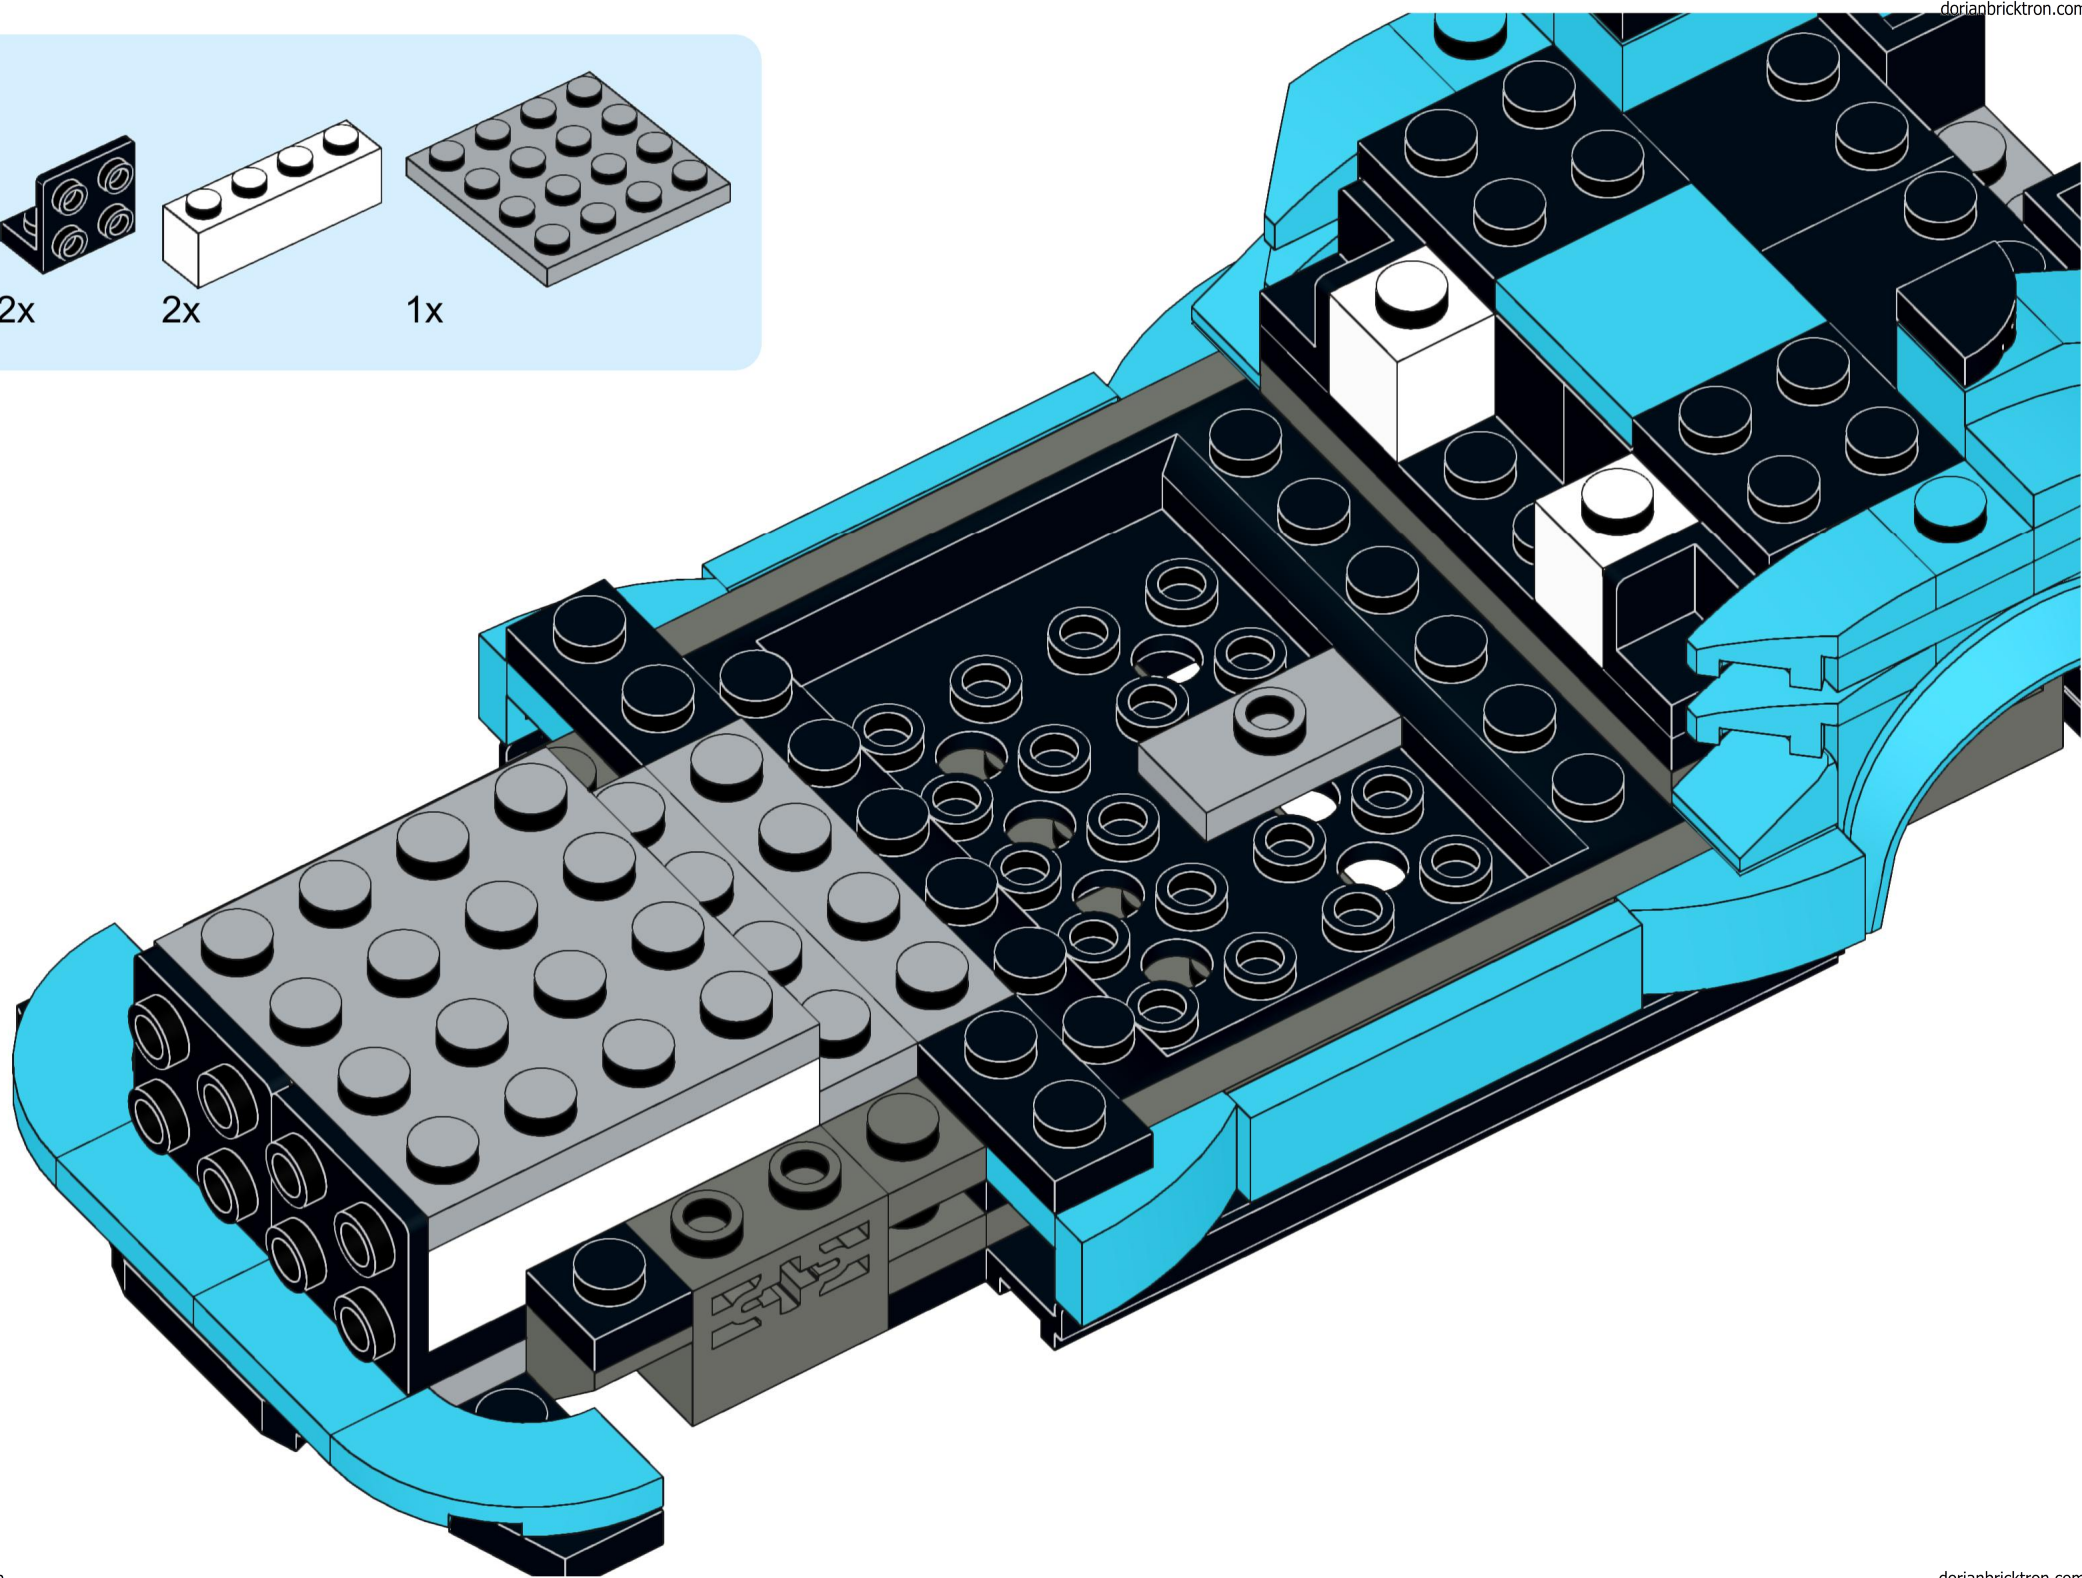

10

1x 1x 2x

This block contains three small blue plastic parts. The first is a 1x2 Technic plate with a notch on the right side. The second is a 1x2 Technic plate with a notch on the left side. The third is a 1x2 Technic plate with a curved bottom edge. Below each part is a quantity label: '1x', '1x', and '2x' respectively.

13

2x
1x
1x

This block contains a parts list for step 13. It features three items: a black 1/2 round Technic piece, a light blue Technic piece with a 1x2 hole and a 1/2 notch, and another light blue Technic piece with a 1x2 hole and a 1/2 notch. The quantities '2x', '1x', and '1x' are listed below each respective piece.

14

15

16

17

22

23

24

25