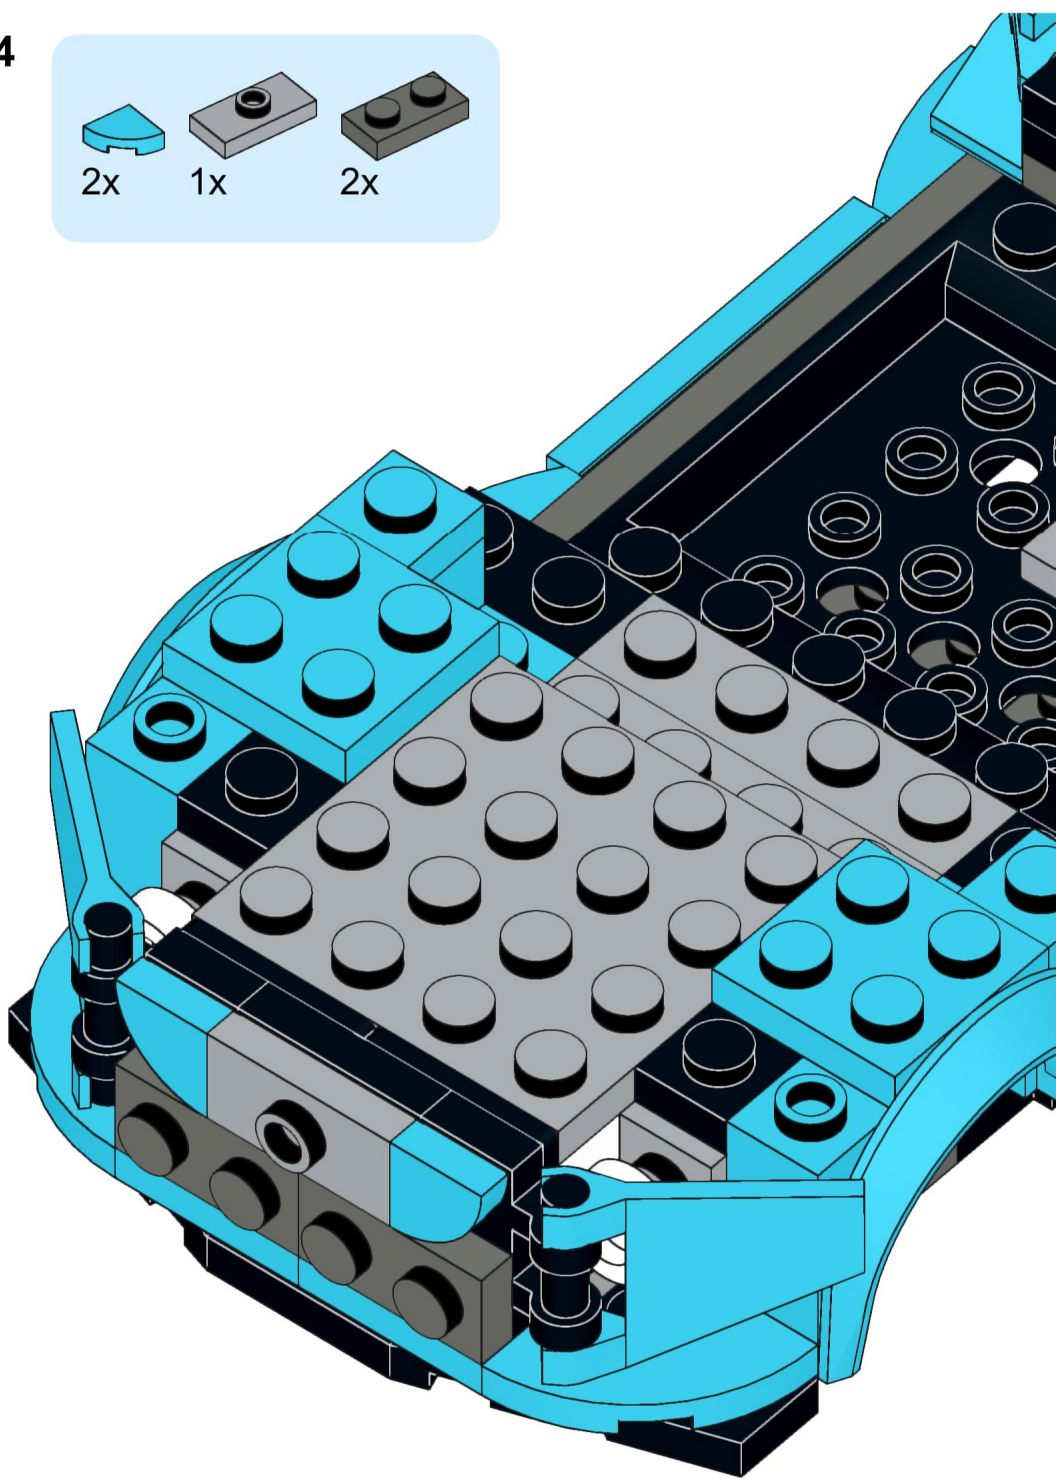

10

1x 1x 2x

This block contains three small blue plastic parts. The first is a 1x2 Technic plate with a notch on the right side. The second is a 1x2 Technic plate with a notch on the left side. The third is a 1x2 Technic plate with a curved bottom edge. Below each part is a quantity label: '1x', '1x', and '2x' respectively.

13

2x
1x
1x

This block contains a parts list for step 13. It features three items: a black 1/2 round Technic piece, a light blue Technic piece with a 1x2 hole and a 1/2 notch, and another light blue Technic piece with a 1x2 hole and a 1/2 notch. The quantities '2x', '1x', and '1x' are listed below each respective piece.

14

15

16

17

22

23

24

25