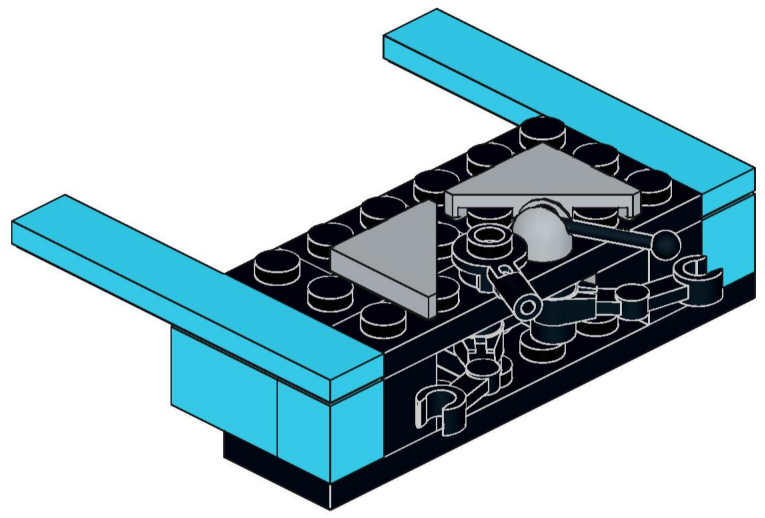

10

1x 1x 2x

This block contains three small blue plastic parts. The first is a 1x2 Technic plate with a notch on the right side. The second is a 1x2 Technic plate with a notch on the left side. The third is a 1x2 Technic plate with a curved bottom edge. Below each part is a quantity label: '1x', '1x', and '2x' respectively.

13

2x
1x
1x

This block contains a parts list for step 13. It features three items: a black 1/2 round Technic piece, a light blue Technic piece with a 1x2 hole and a 1/2 notch, and another light blue Technic piece with a 1x2 hole and a 1/2 notch. The quantities '2x', '1x', and '1x' are listed below each respective piece.

14

15

16

17

22

23

24

25