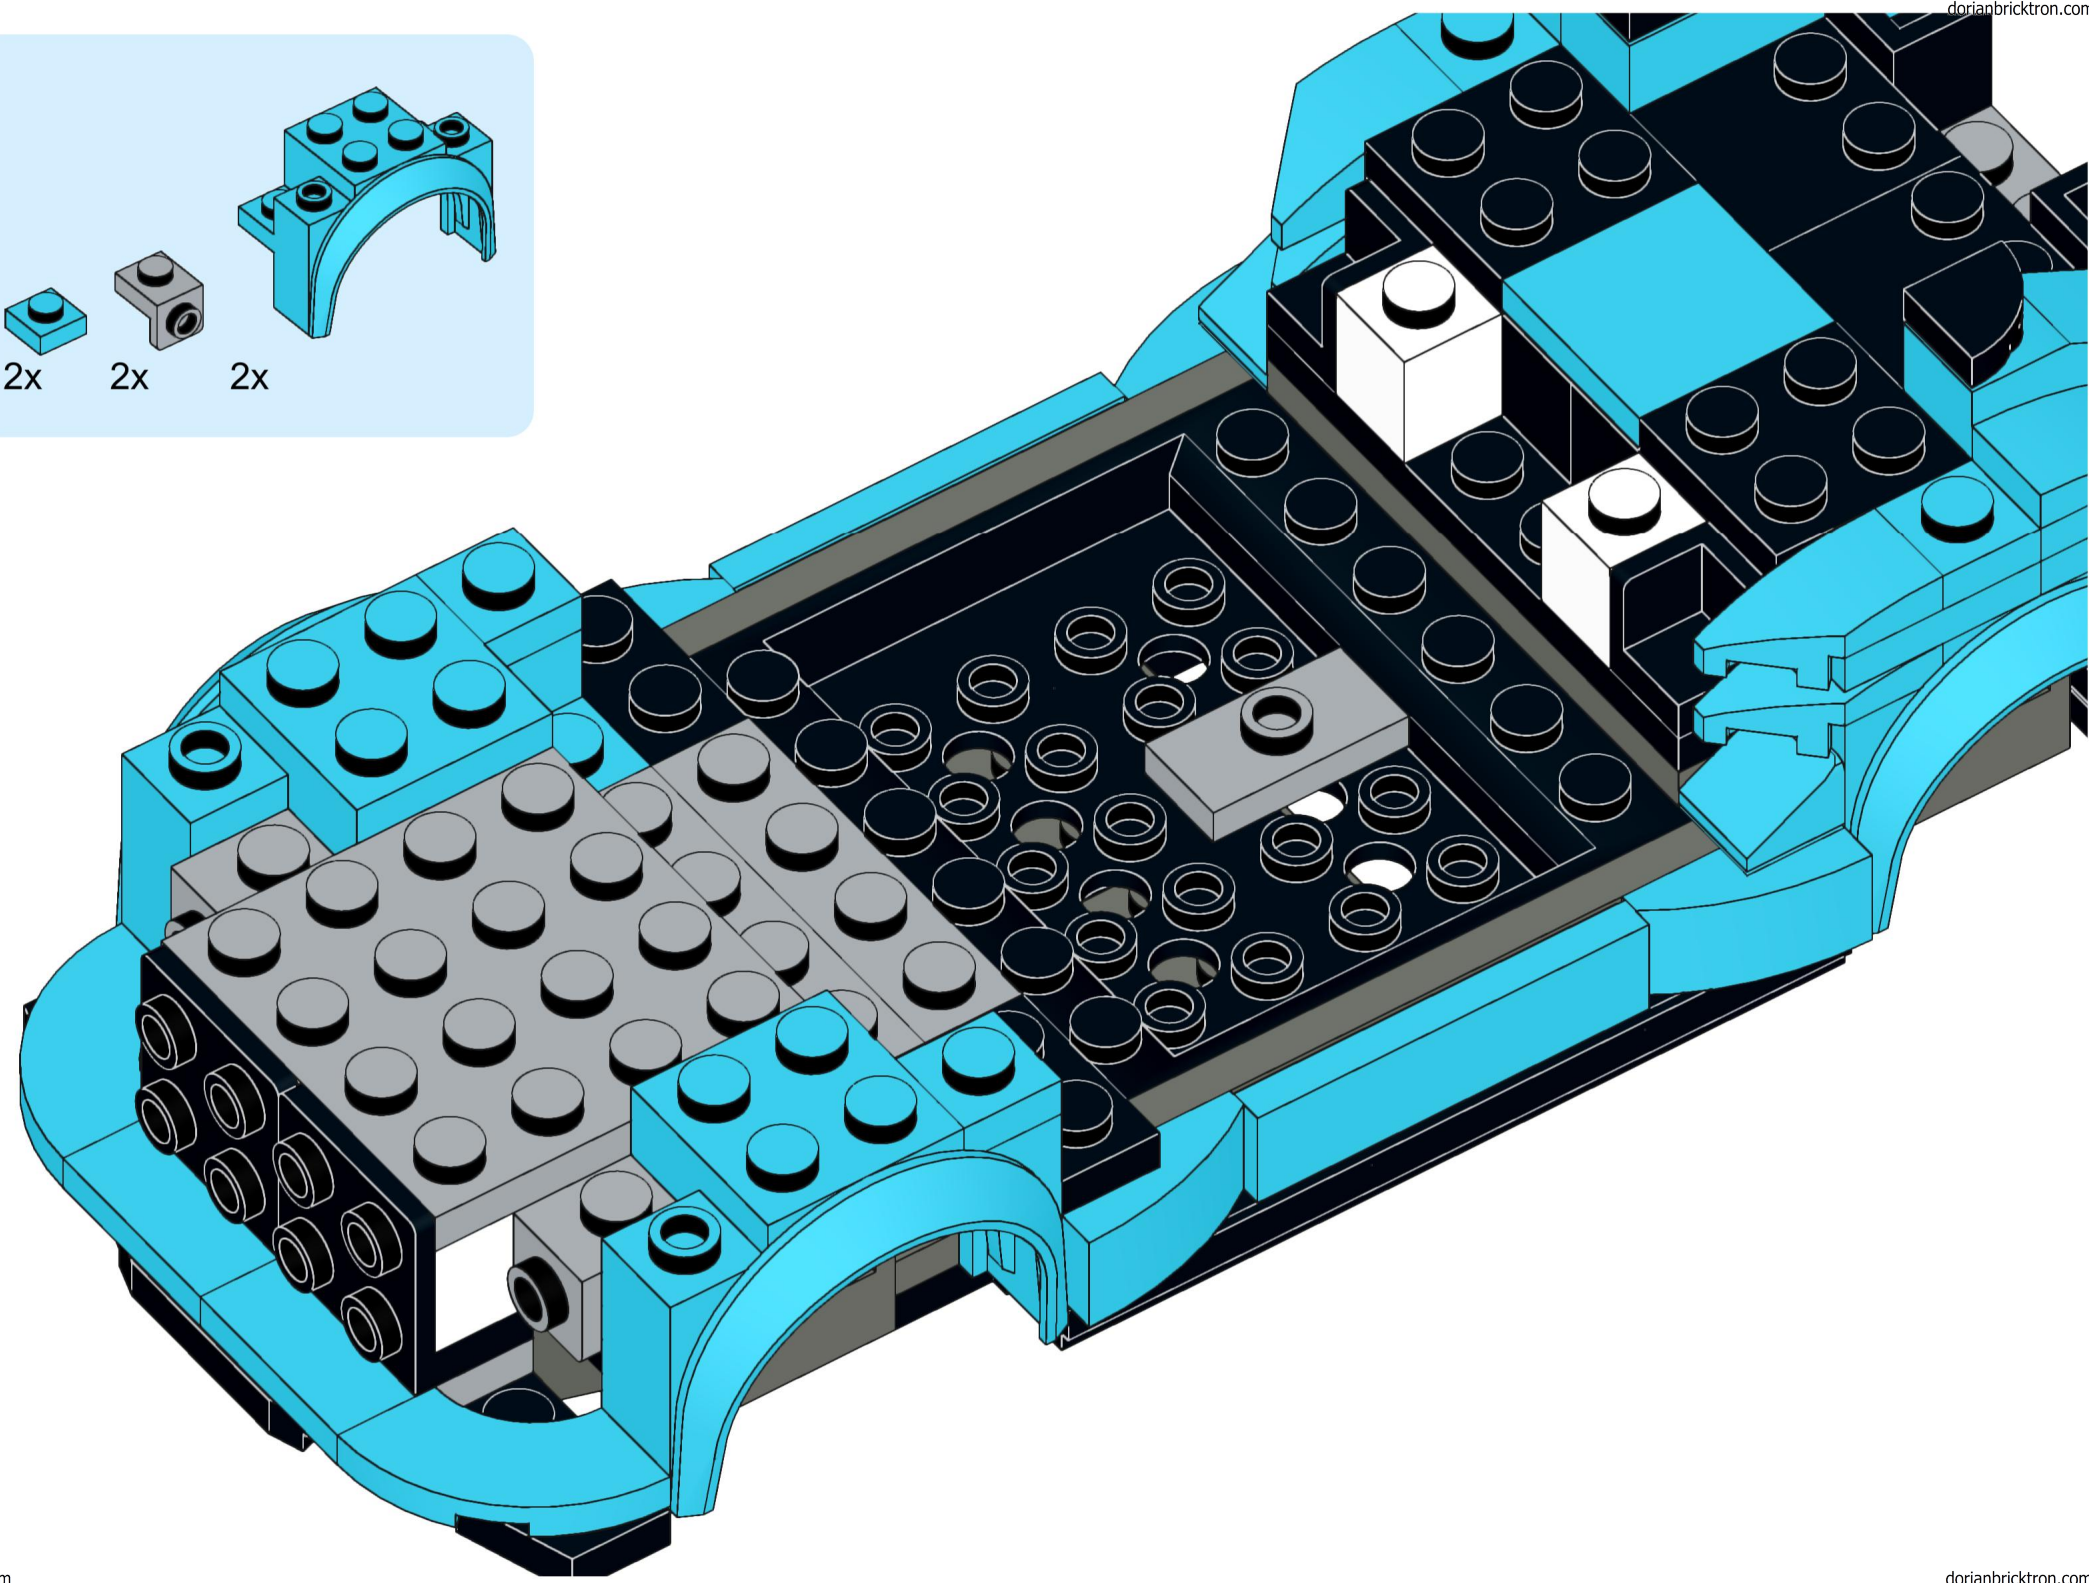

10

1x 1x 2x

This block contains three small blue plastic parts. The first is a 1x2 Technic plate with a notch on the right side. The second is a 1x2 Technic plate with a notch on the left side. The third is a 1x2 Technic plate with a curved bottom edge. Below each part is a quantity label: '1x', '1x', and '2x' respectively.

13

2x
1x
1x

This block contains a parts list for step 13. It features three items: a black 1/2 round Technic piece, a light blue Technic piece with a 1x2 hole and a 1/2 notch, and another light blue Technic piece with a 1x2 hole and a 1/2 notch. The quantities '2x', '1x', and '1x' are listed below each respective piece.

14

15

16

17

22

23

24

25