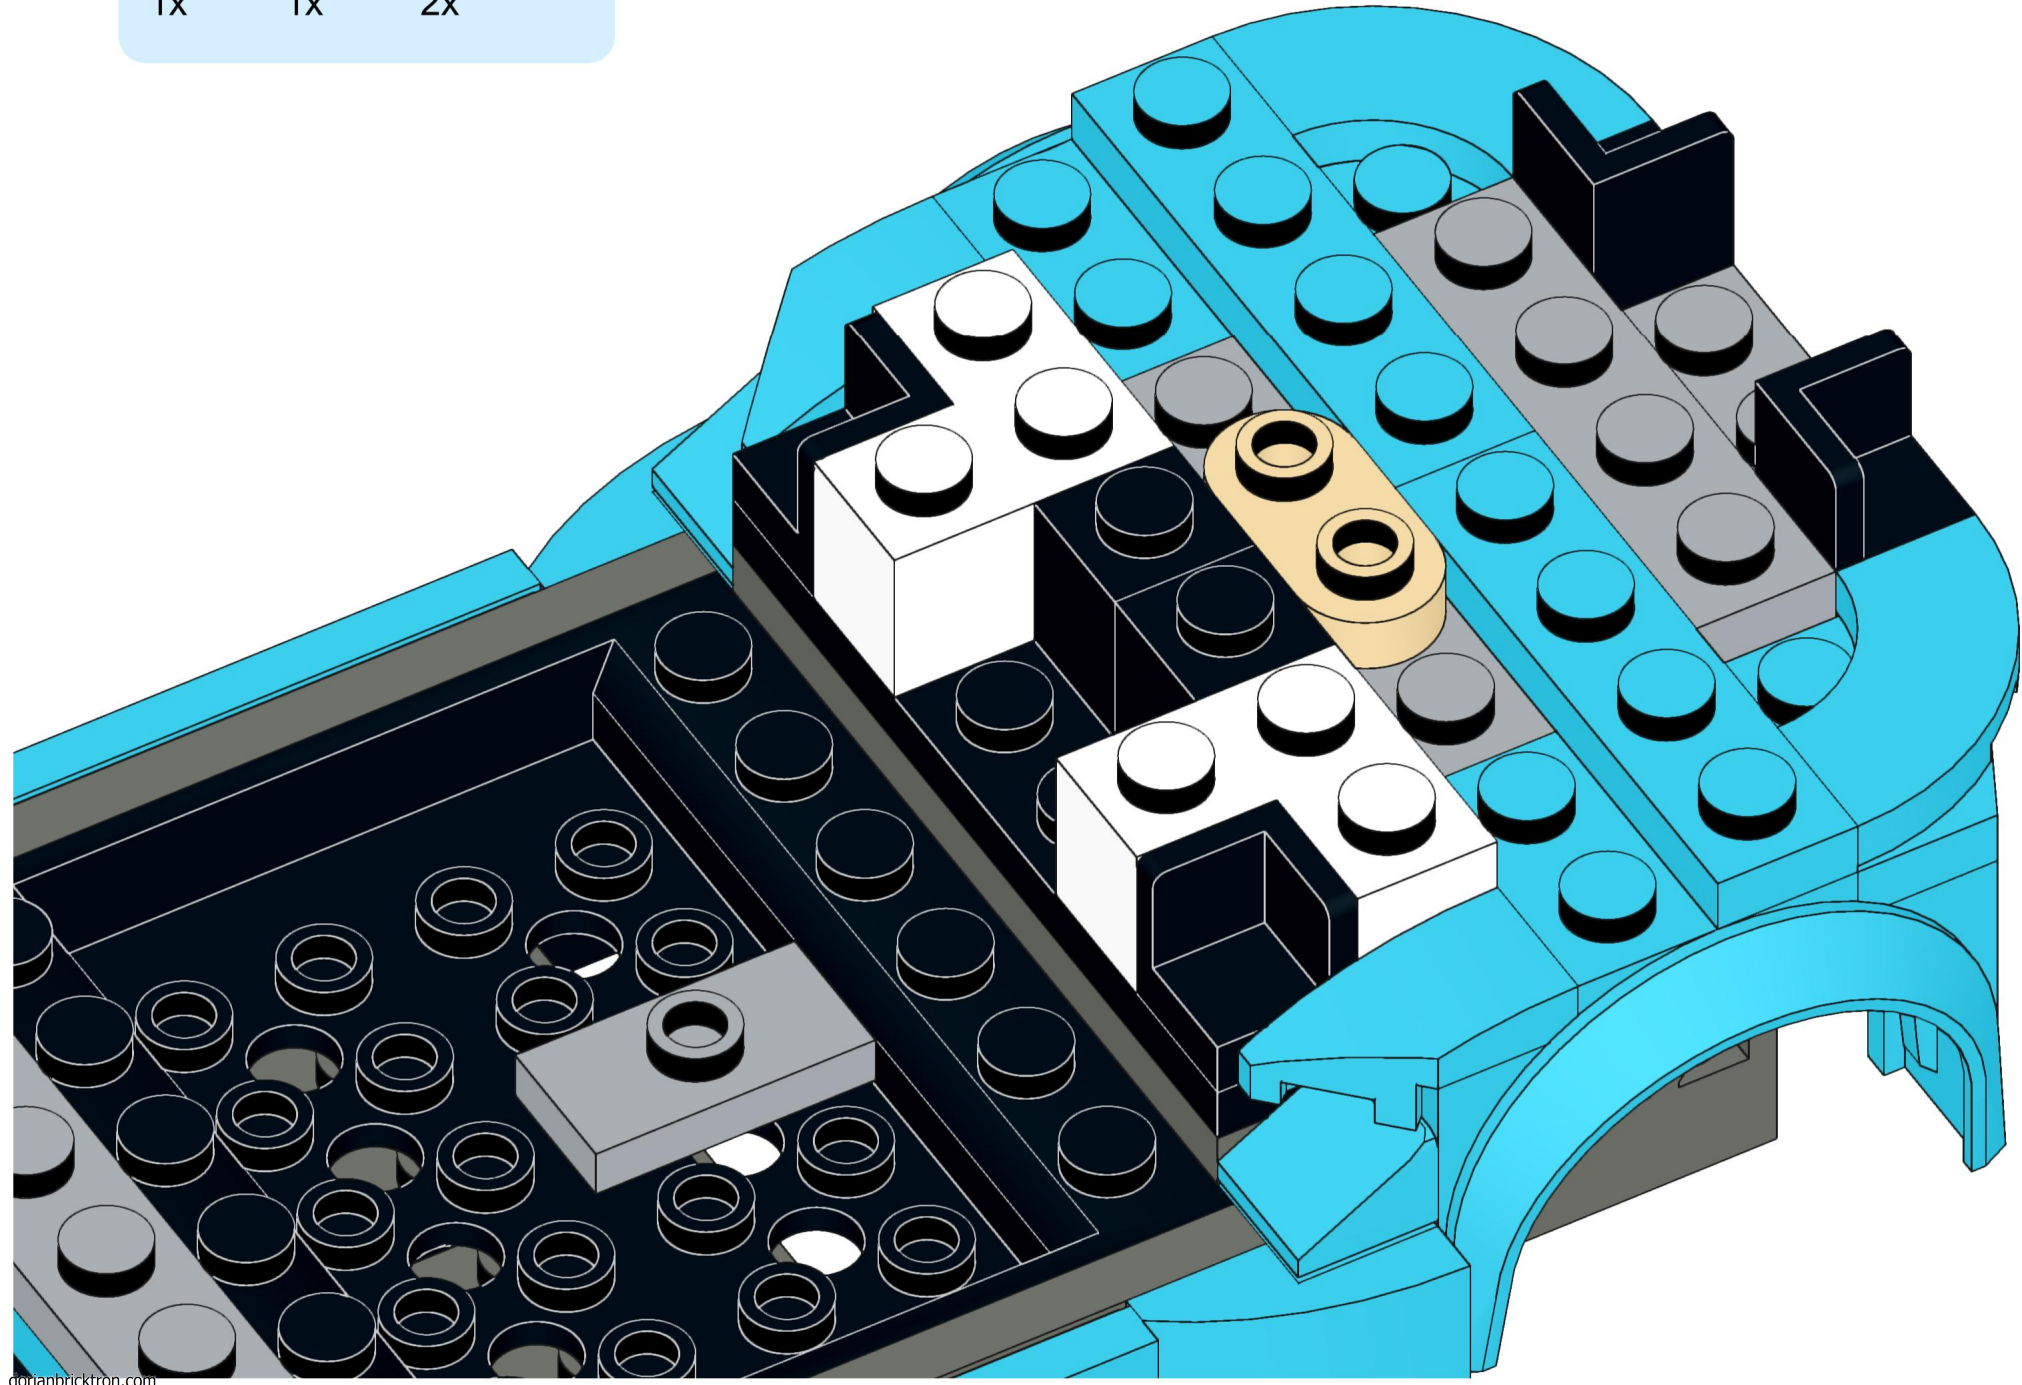

10

1x 1x 2x

This block contains three small blue plastic parts. The first is a 1x2 Technic plate with a notch on the right side. The second is a 1x2 Technic plate with a notch on the left side. The third is a 1x2 Technic plate with a curved bottom edge. Below each part is a quantity label: '1x', '1x', and '2x' respectively.

13

2x
1x
1x

This block contains a parts list for step 13. It features three items: a black 1/2 round Technic piece, a light blue Technic piece with a 1x2 hole and a 1/2 notch, and another light blue Technic piece with a 1x2 hole and a 1/2 notch. The quantities '2x', '1x', and '1x' are listed below each respective piece.