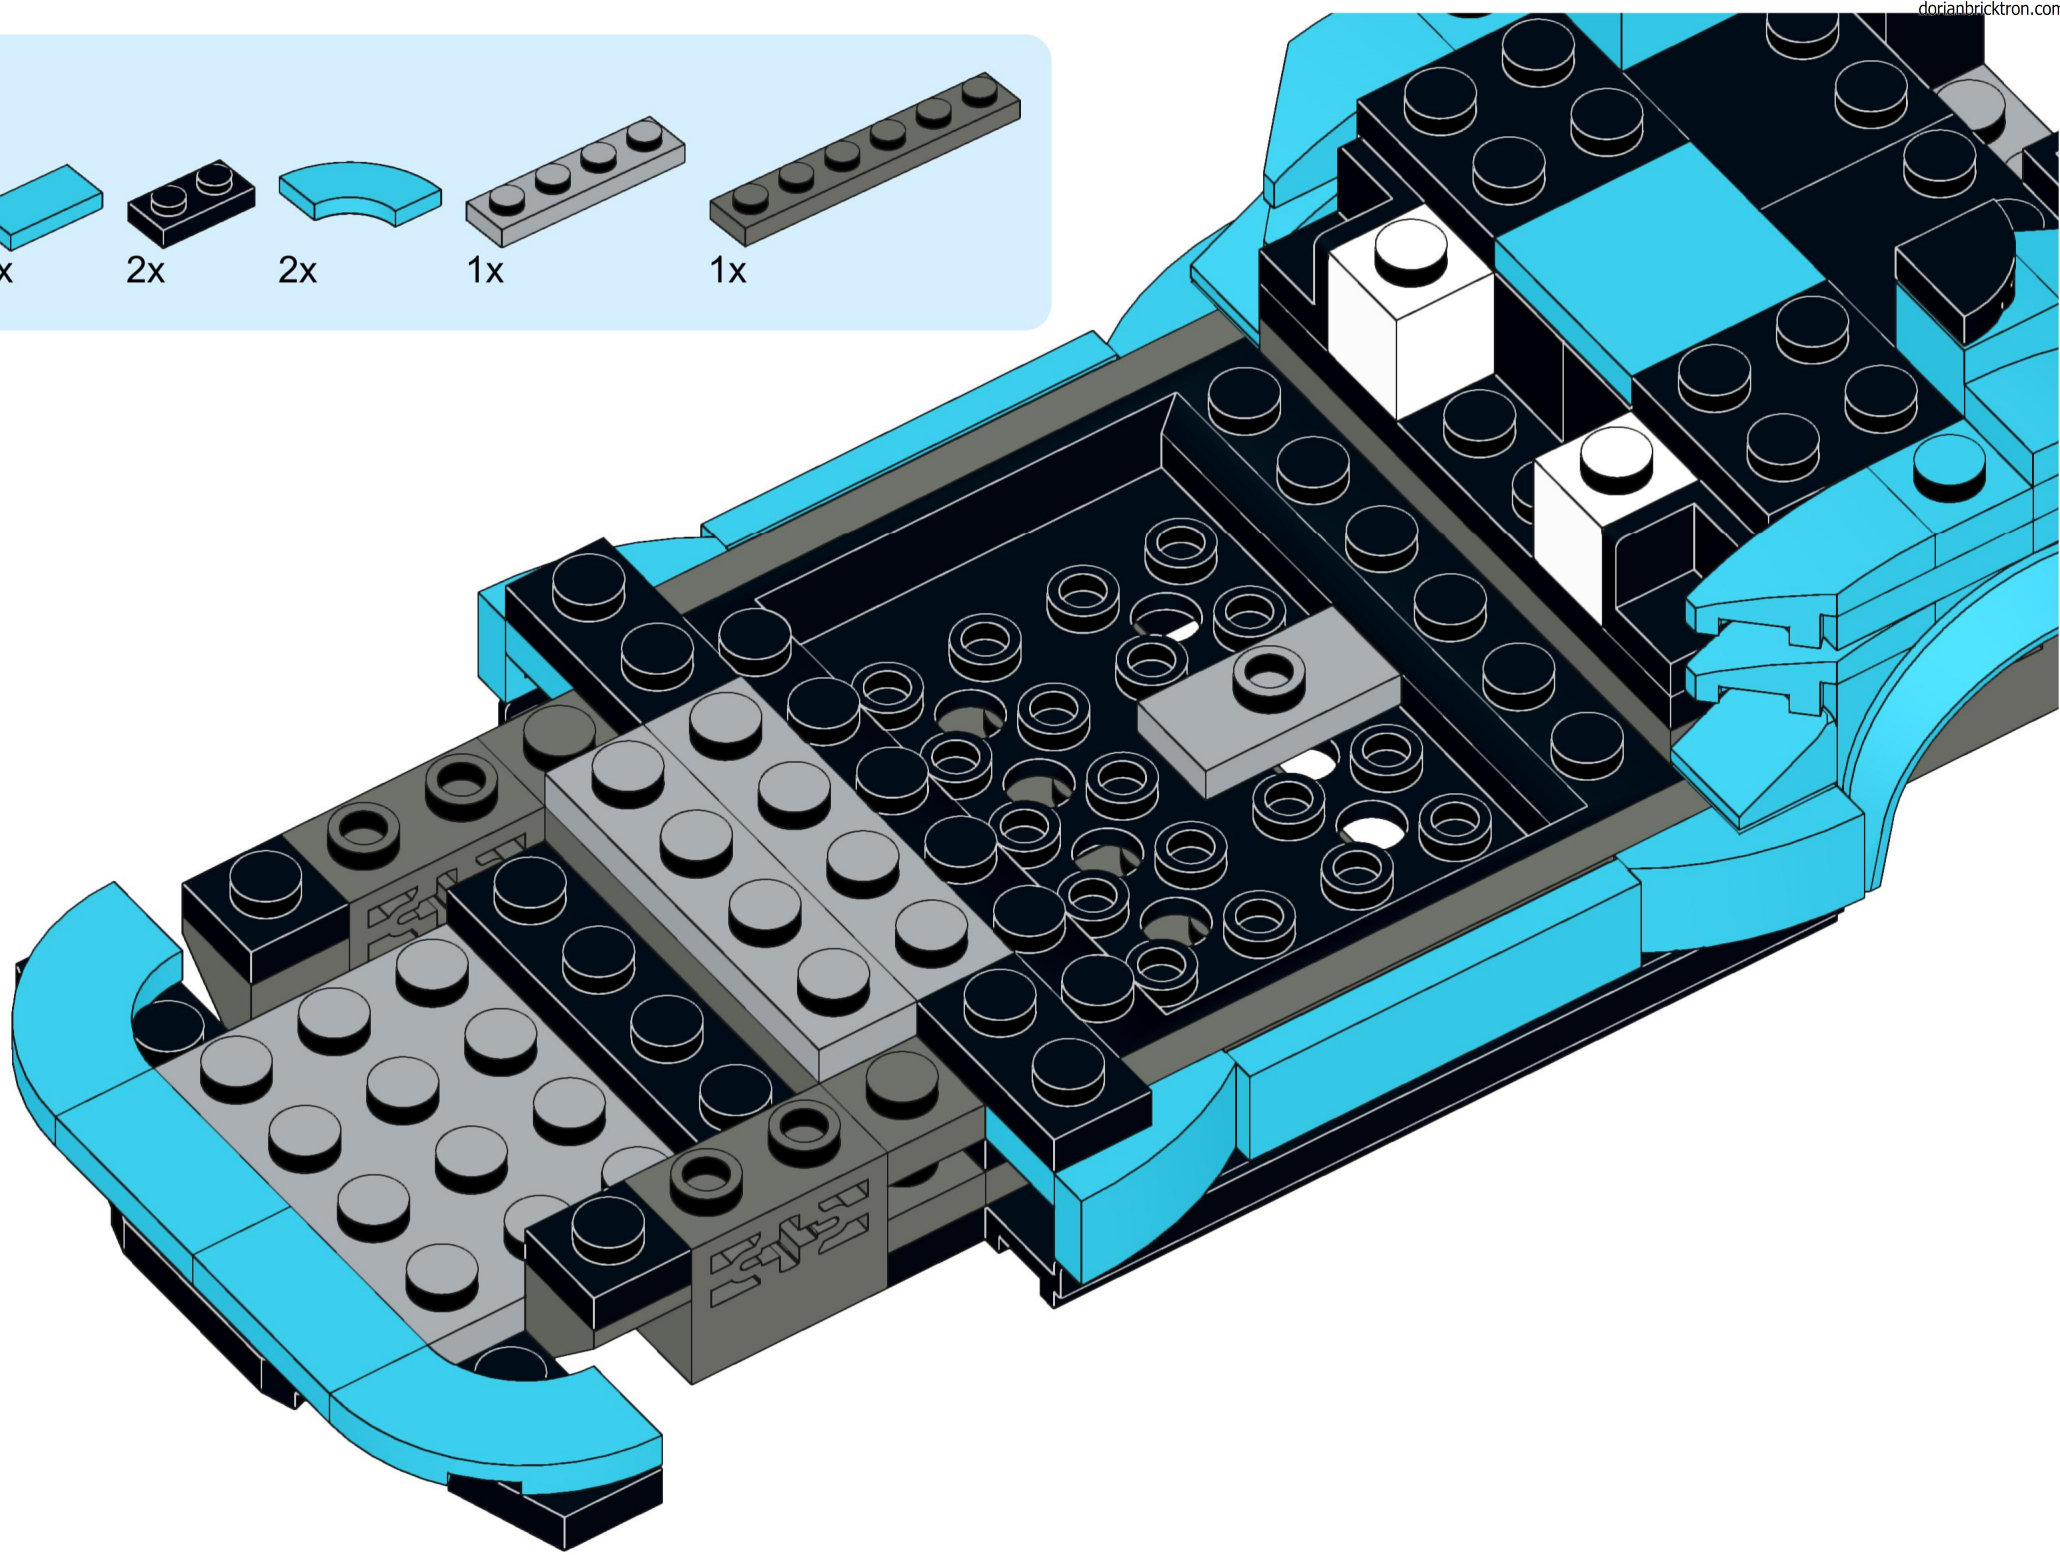

10

1x 1x 2x

This block contains three small blue plastic parts. The first is a 1x2 Technic plate with a notch on the right side. The second is a 1x2 Technic plate with a notch on the left side. The third is a 1x2 Technic plate with a curved bottom edge. Below each part is a quantity label: '1x', '1x', and '2x' respectively.

13

2x
1x
1x

This block contains a parts list for step 13. It features three items: a black 1/2 round Technic piece, a light blue Technic piece with a 1x2 hole and a 1/2 notch, and another light blue Technic piece with a 1x2 hole and a 1/2 notch. The quantities '2x', '1x', and '1x' are listed below each respective piece.

14

15

16

17

22

23

24

25