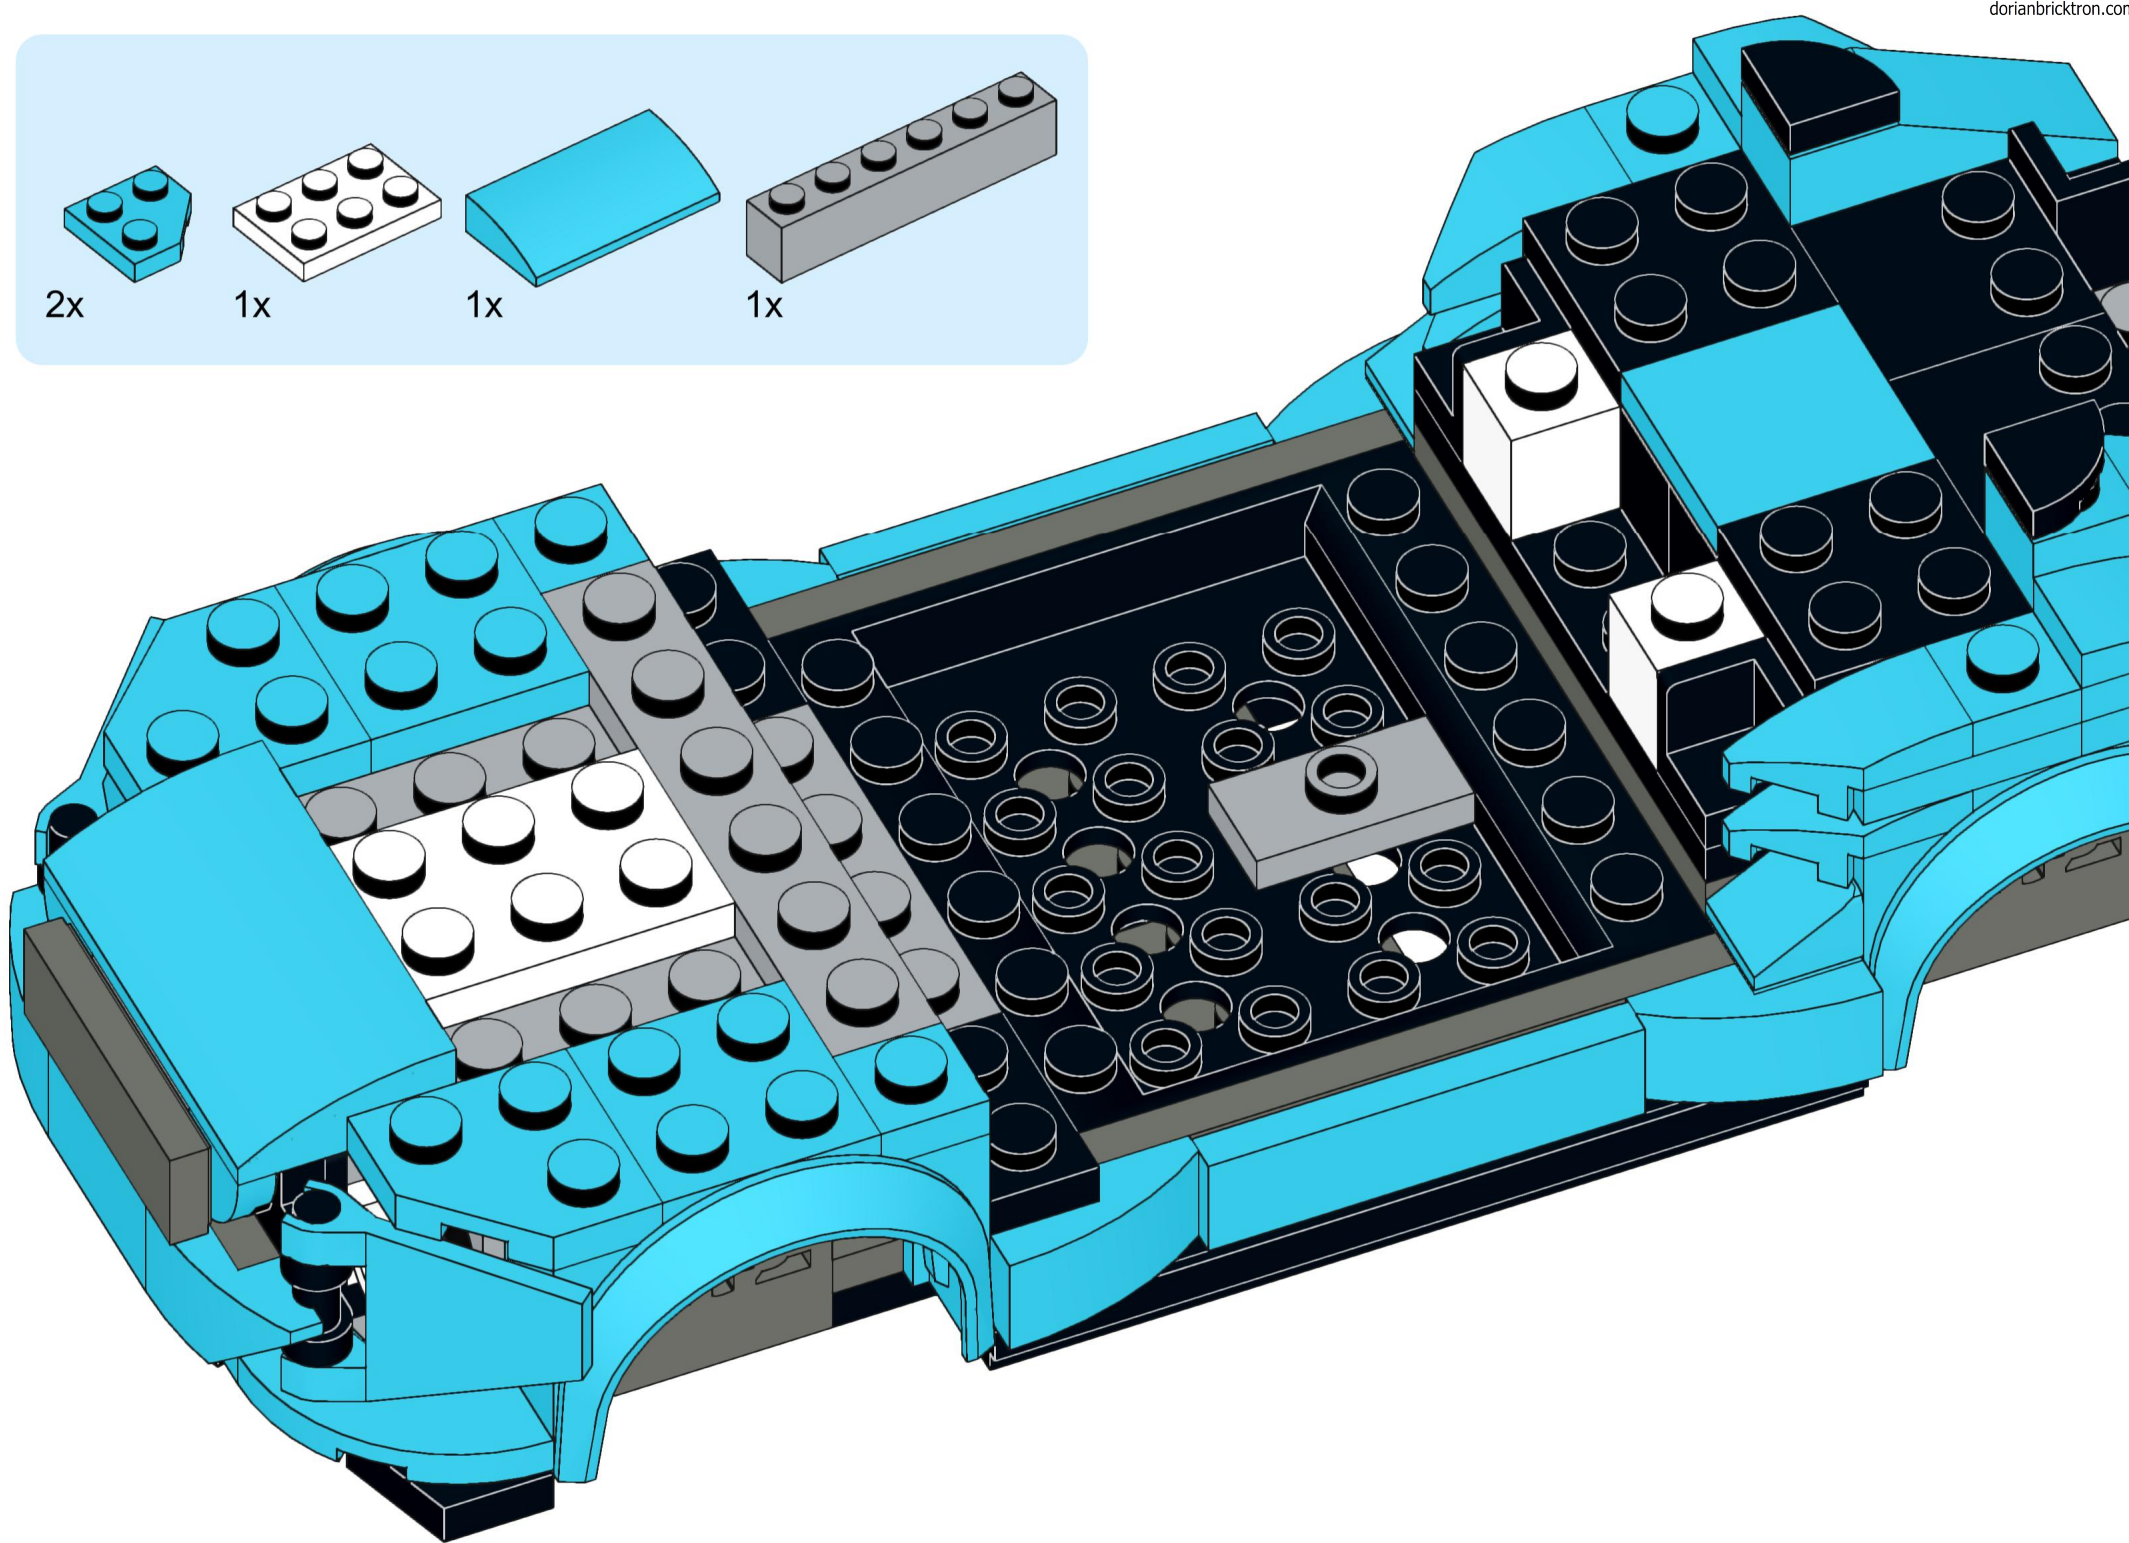

10

1x 1x 2x

This block contains three small blue plastic parts. The first is a 1x2 Technic plate with a notch on the right side. The second is a 1x2 Technic plate with a notch on the left side. The third is a 1x2 Technic plate with a curved bottom edge. Below each part is a quantity label: '1x', '1x', and '2x' respectively.

13

2x
1x
1x

This block contains a parts list for step 13. It features three items: a black 1/2 round Technic piece, a light blue Technic piece with a 1x2 hole and a 1/2 notch, and another light blue Technic piece with a 1x2 hole and a 1/2 notch. The quantities '2x', '1x', and '1x' are listed below each respective piece.

14

15

16

17

22

23

24

25