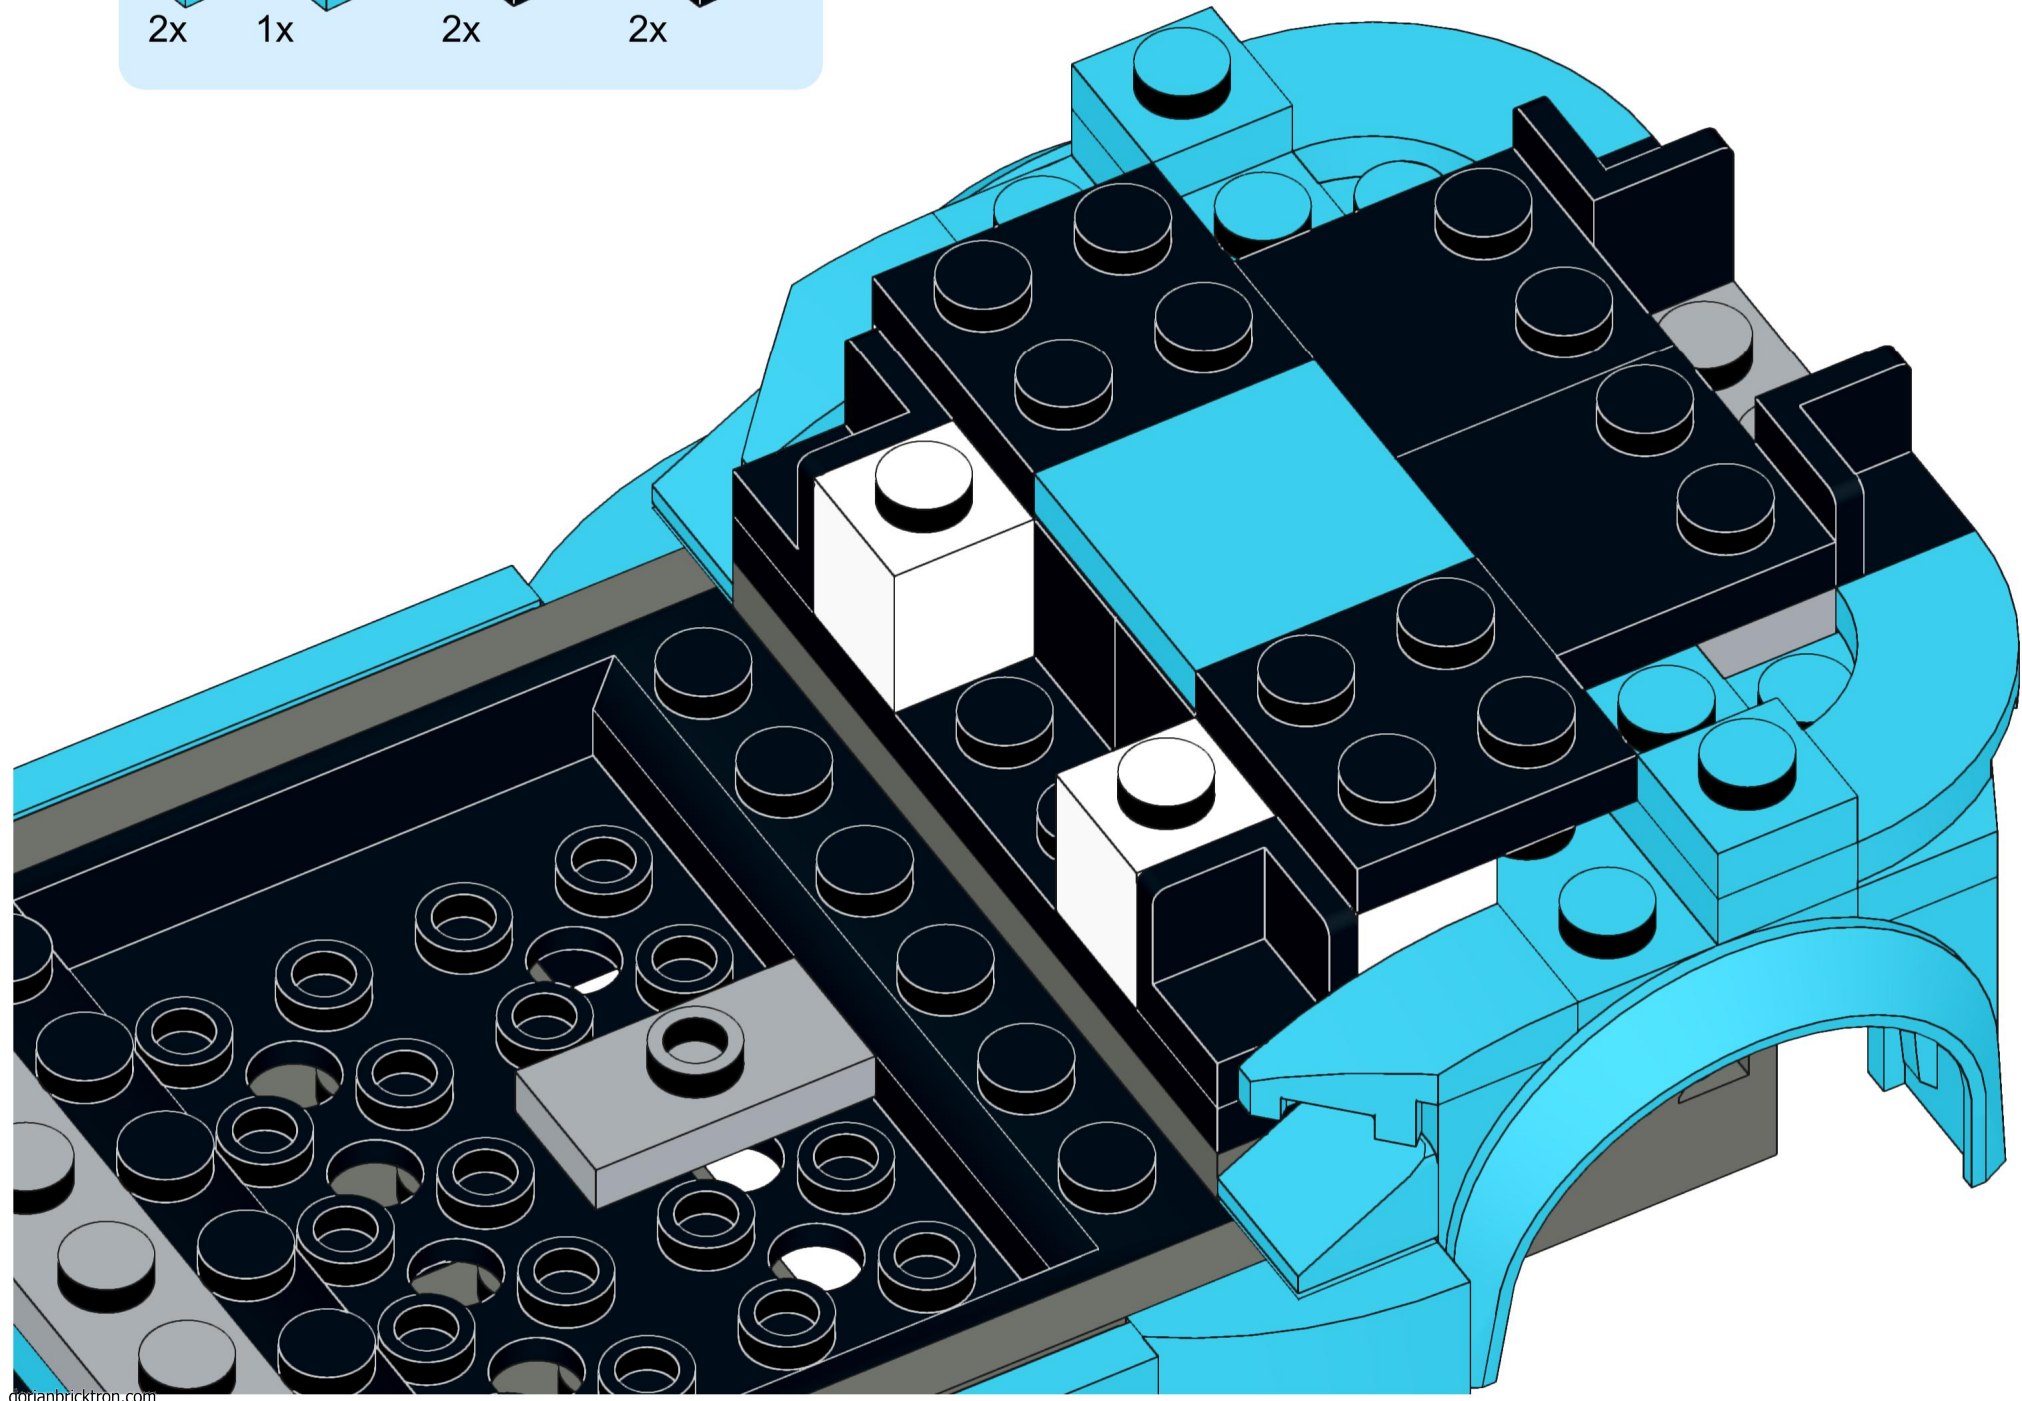

10

1x 1x 2x

This block contains three small blue plastic parts. The first is a 1x2 Technic plate with a notch on the right side. The second is a 1x2 Technic plate with a notch on the left side. The third is a 1x2 Technic plate with a curved bottom edge. Below each part is a quantity label: '1x', '1x', and '2x' respectively.

13

2x
1x
1x

This block contains a parts list for step 13. It features three items: a black 1/2 round Technic piece, a light blue Technic piece with a 1x2 hole and a 1/2 notch, and another light blue Technic piece with a 1x2 hole and a 1/2 notch. The quantities '2x', '1x', and '1x' are listed below each respective piece.