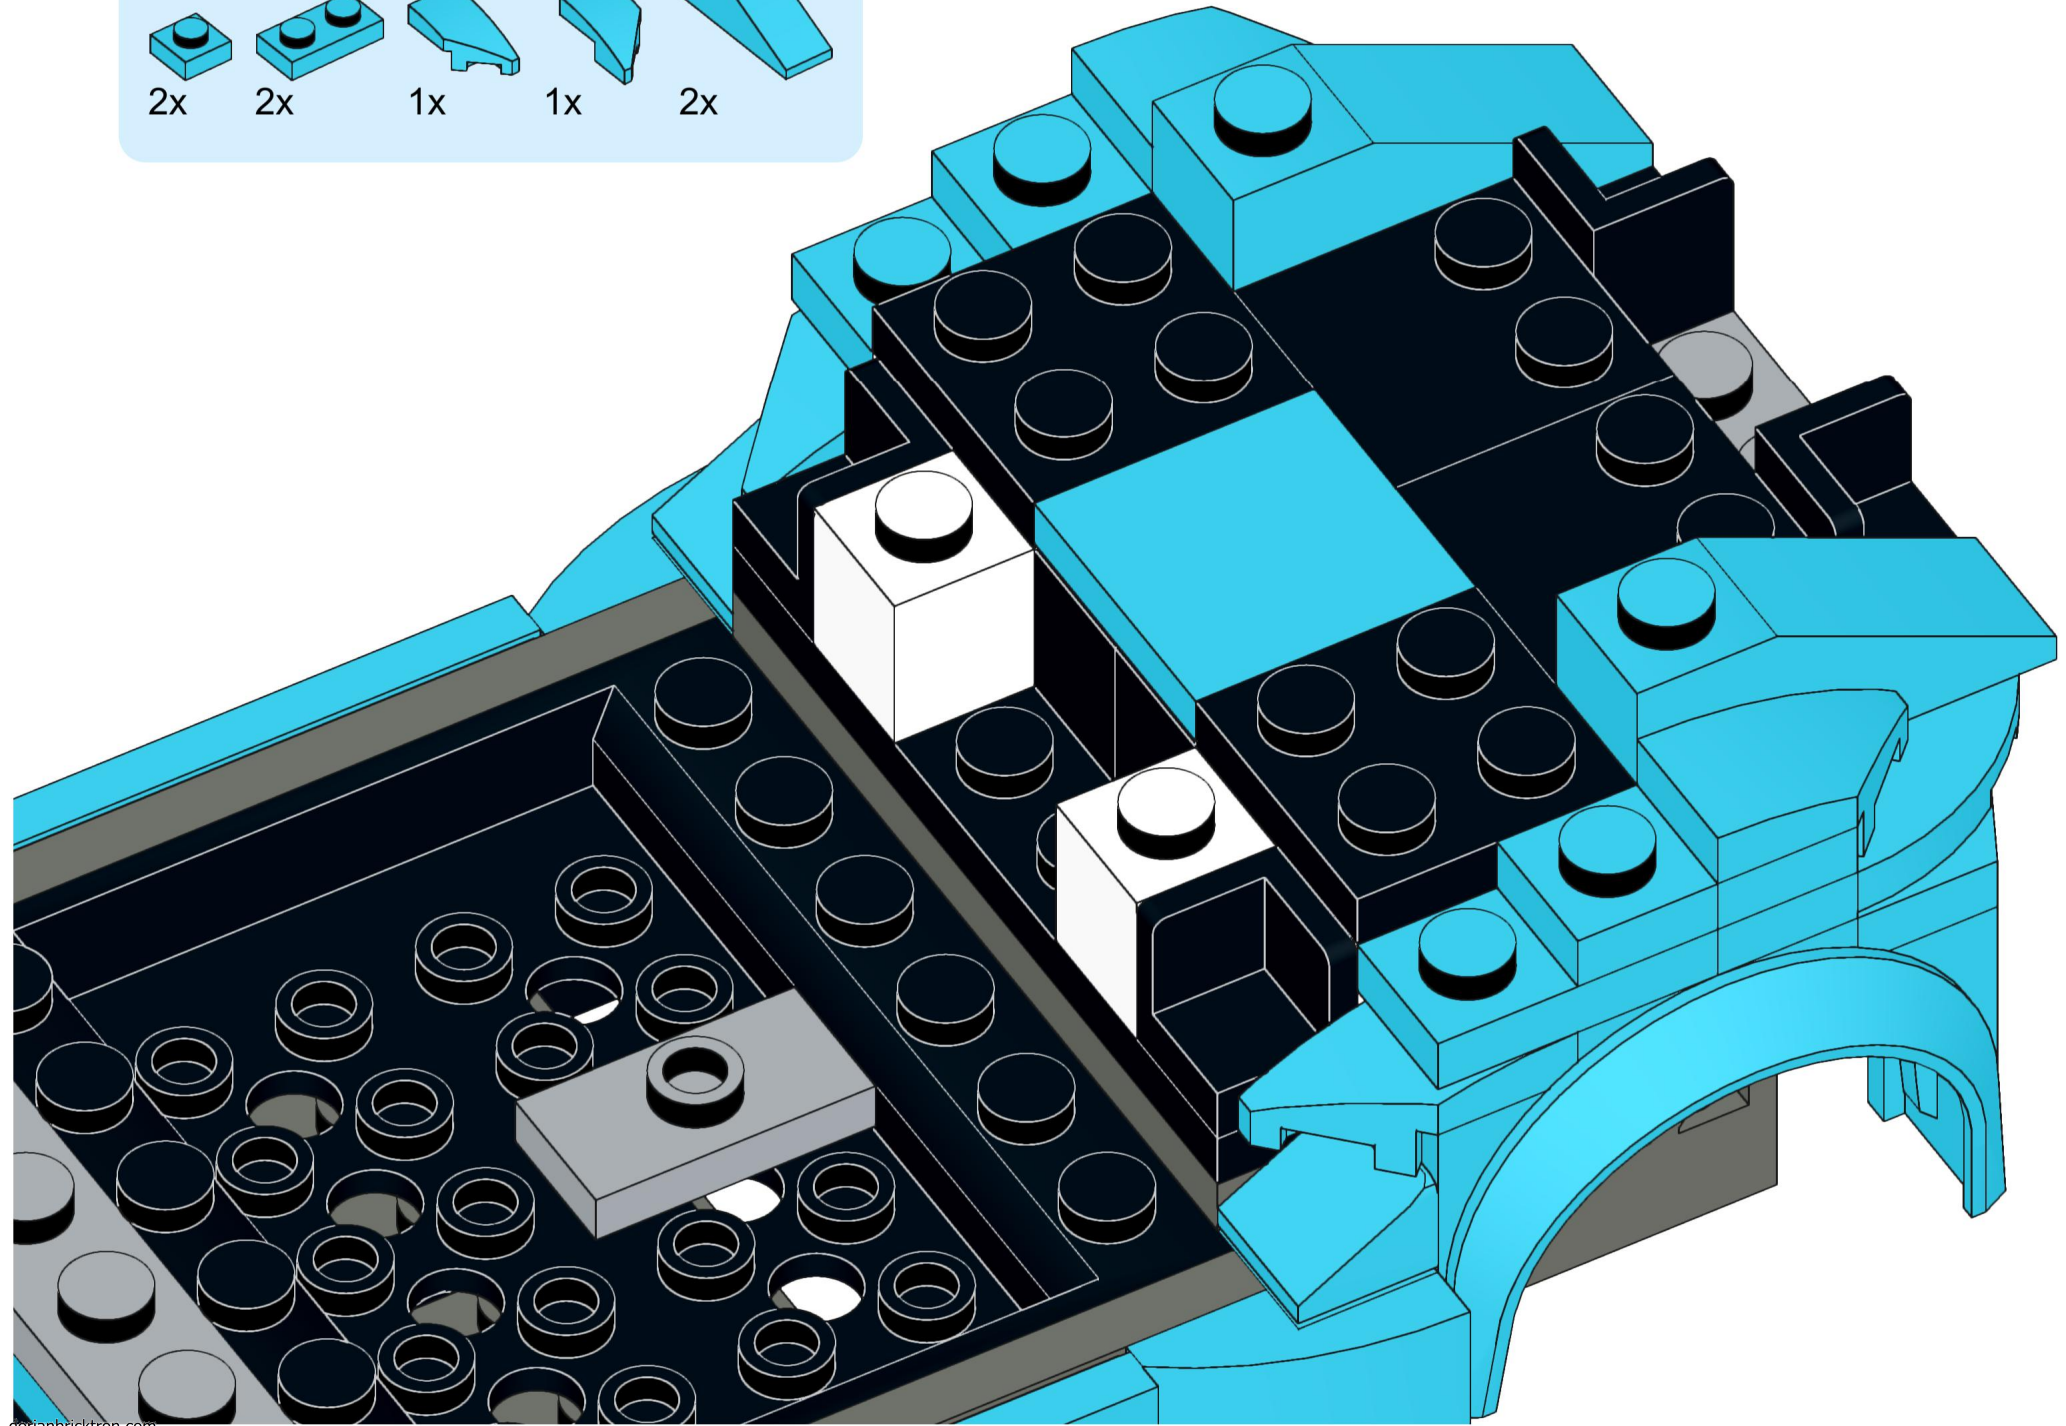

10

1x 1x 2x

This block contains three small blue plastic parts. The first is a 1x2 Technic plate with a notch on the right side. The second is a 1x2 Technic plate with a notch on the left side. The third is a 1x2 Technic plate with a curved bottom edge. Below each part is a quantity label: '1x', '1x', and '2x' respectively.

13

2x
1x
1x

This block contains a parts list for step 13. It features three items: a black 1/2 round Technic piece, a light blue Technic piece with a 1x2 hole and a 1/2 notch, and another light blue Technic piece with a 1x2 hole and a 1/2 notch. The quantities '2x', '1x', and '1x' are listed below each respective piece.