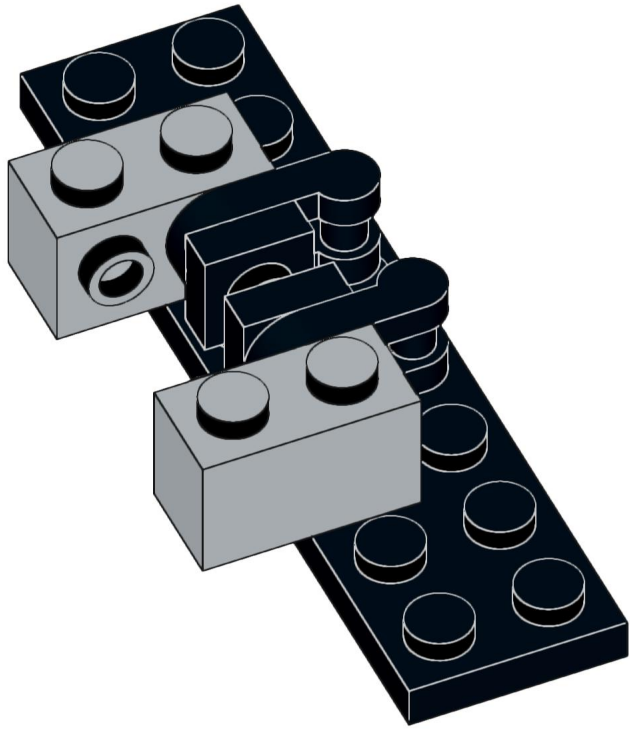

10

1x 1x 2x

This block contains three small blue plastic parts. The first is a 1x2 Technic plate with a notch on the right side. The second is a 1x2 Technic plate with a notch on the left side. The third is a 1x2 Technic plate with a curved bottom edge. Below each part is a quantity label: '1x', '1x', and '2x' respectively.

13

2x
1x
1x

This block contains a parts list for step 13. It features three items: a black 1/2 round Technic piece, a light blue Technic piece with a 1x2 hole and a 1/2 notch, and another light blue Technic piece with a 1x2 hole and a 1/2 notch. The quantities '2x', '1x', and '1x' are listed below each respective piece.

14

15

16

17

22

23

24

25