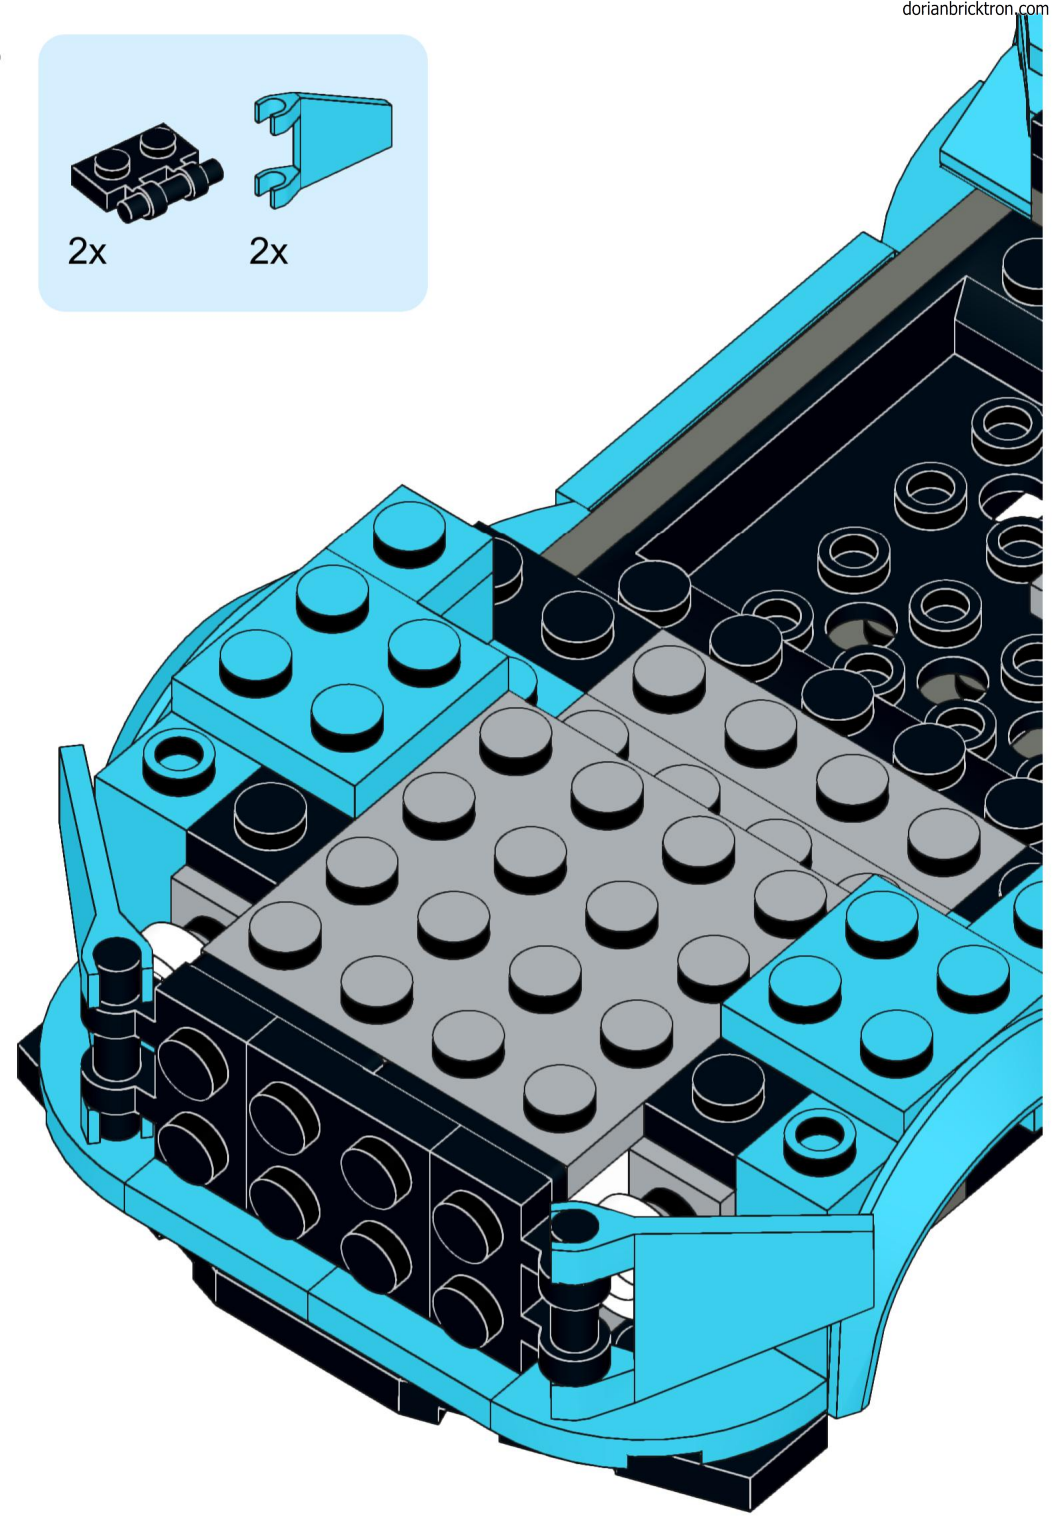

10

1x 1x 2x

This block contains three small blue plastic parts. The first is a 1x2 Technic plate with a notch on the right side. The second is a 1x2 Technic plate with a notch on the left side. The third is a 1x2 Technic plate with a curved bottom edge. Below each part is a quantity label: '1x', '1x', and '2x' respectively.

13

2x
1x
1x

This block contains a parts list for step 13. It features three items: a black 1/2 round Technic piece, a light blue Technic piece with a 1x2 hole and a 1/2 notch, and another light blue Technic piece with a 1x2 hole and a 1/2 notch. The quantities '2x', '1x', and '1x' are listed below each respective piece.

14

15

16

17

22

23

24

25