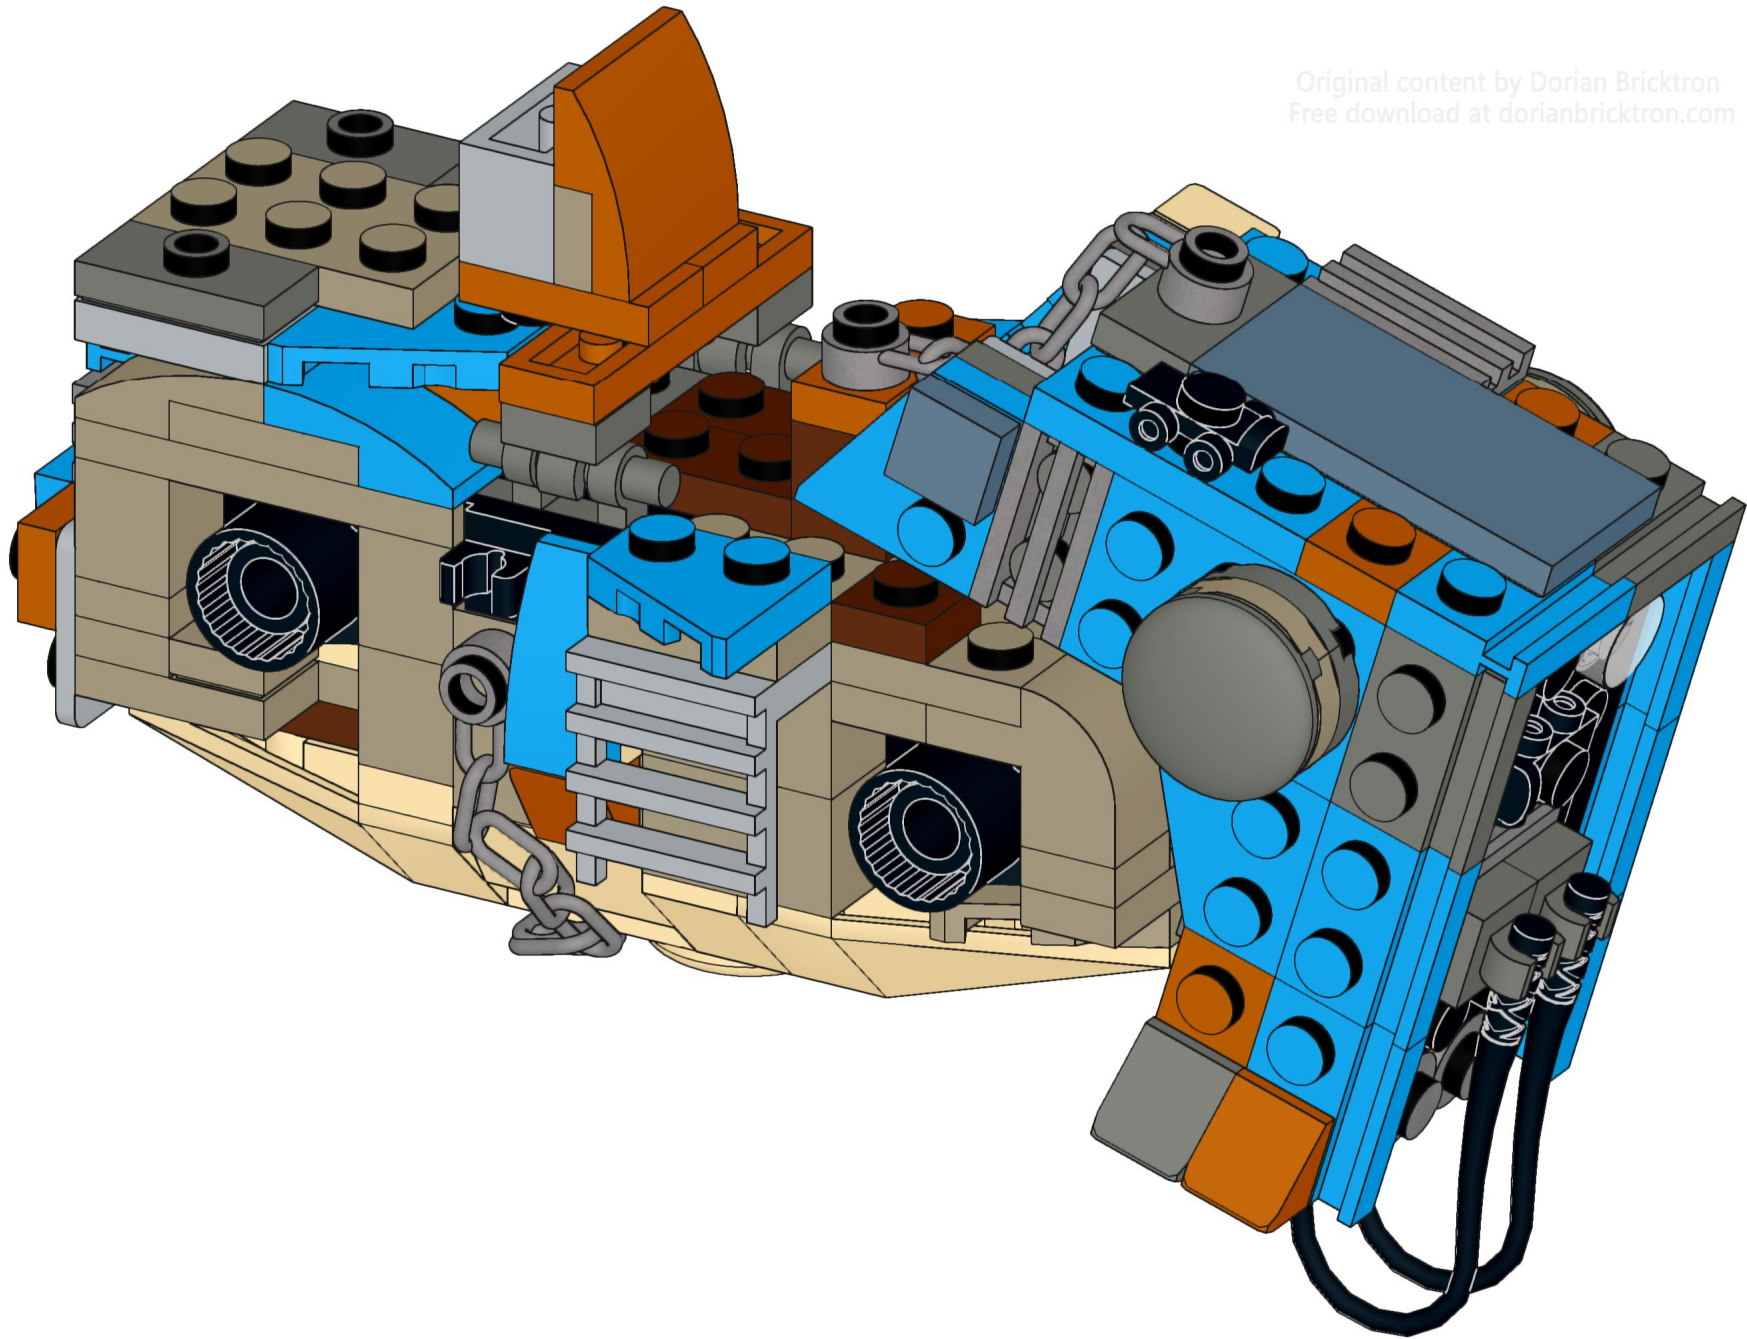

Original content by Dorian Bricktron
Free download at dorianbricktron.com