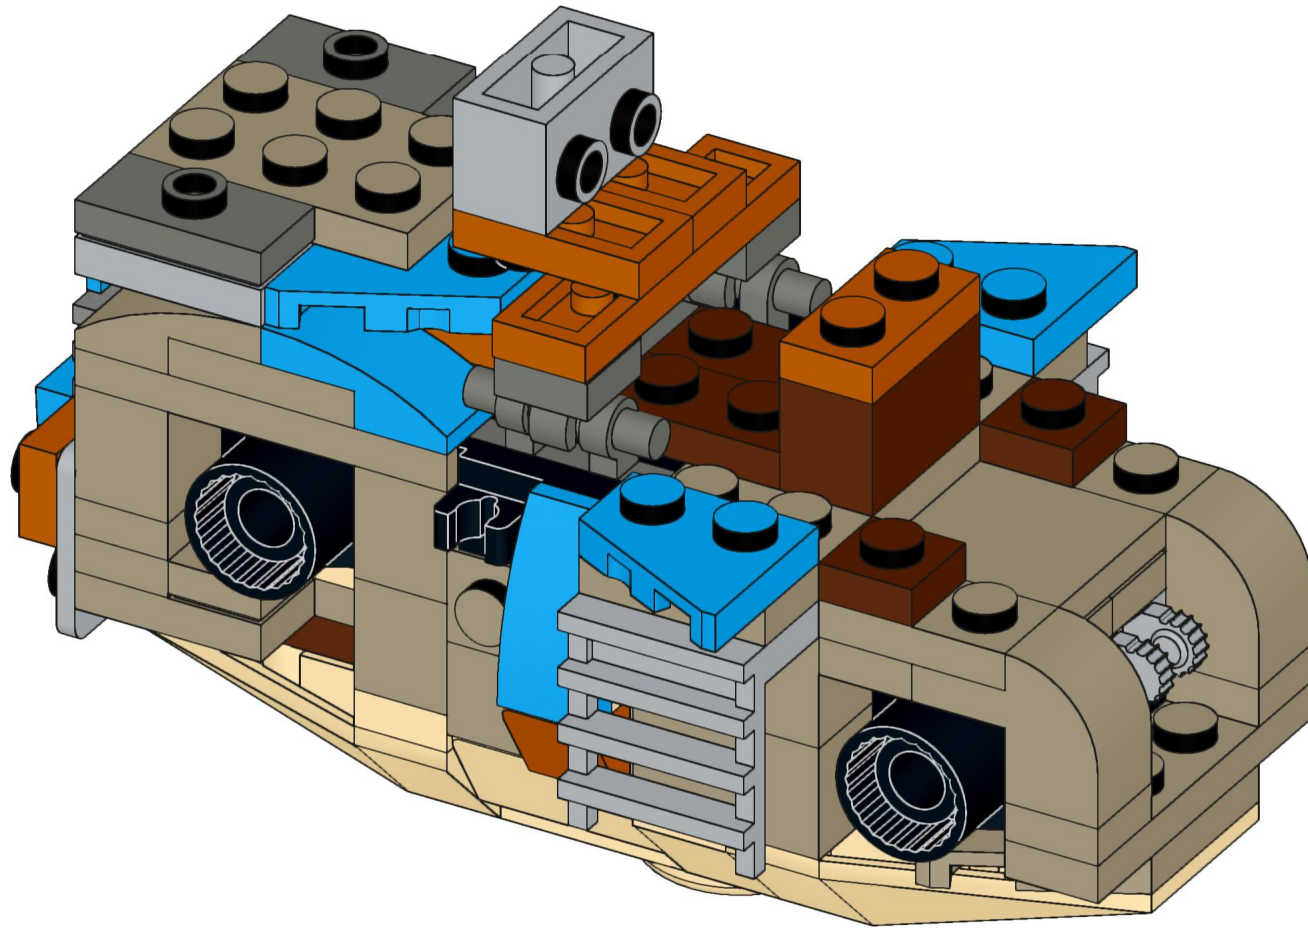

Original content by Dorian Bricktron
Free download at dorianbricktron.com