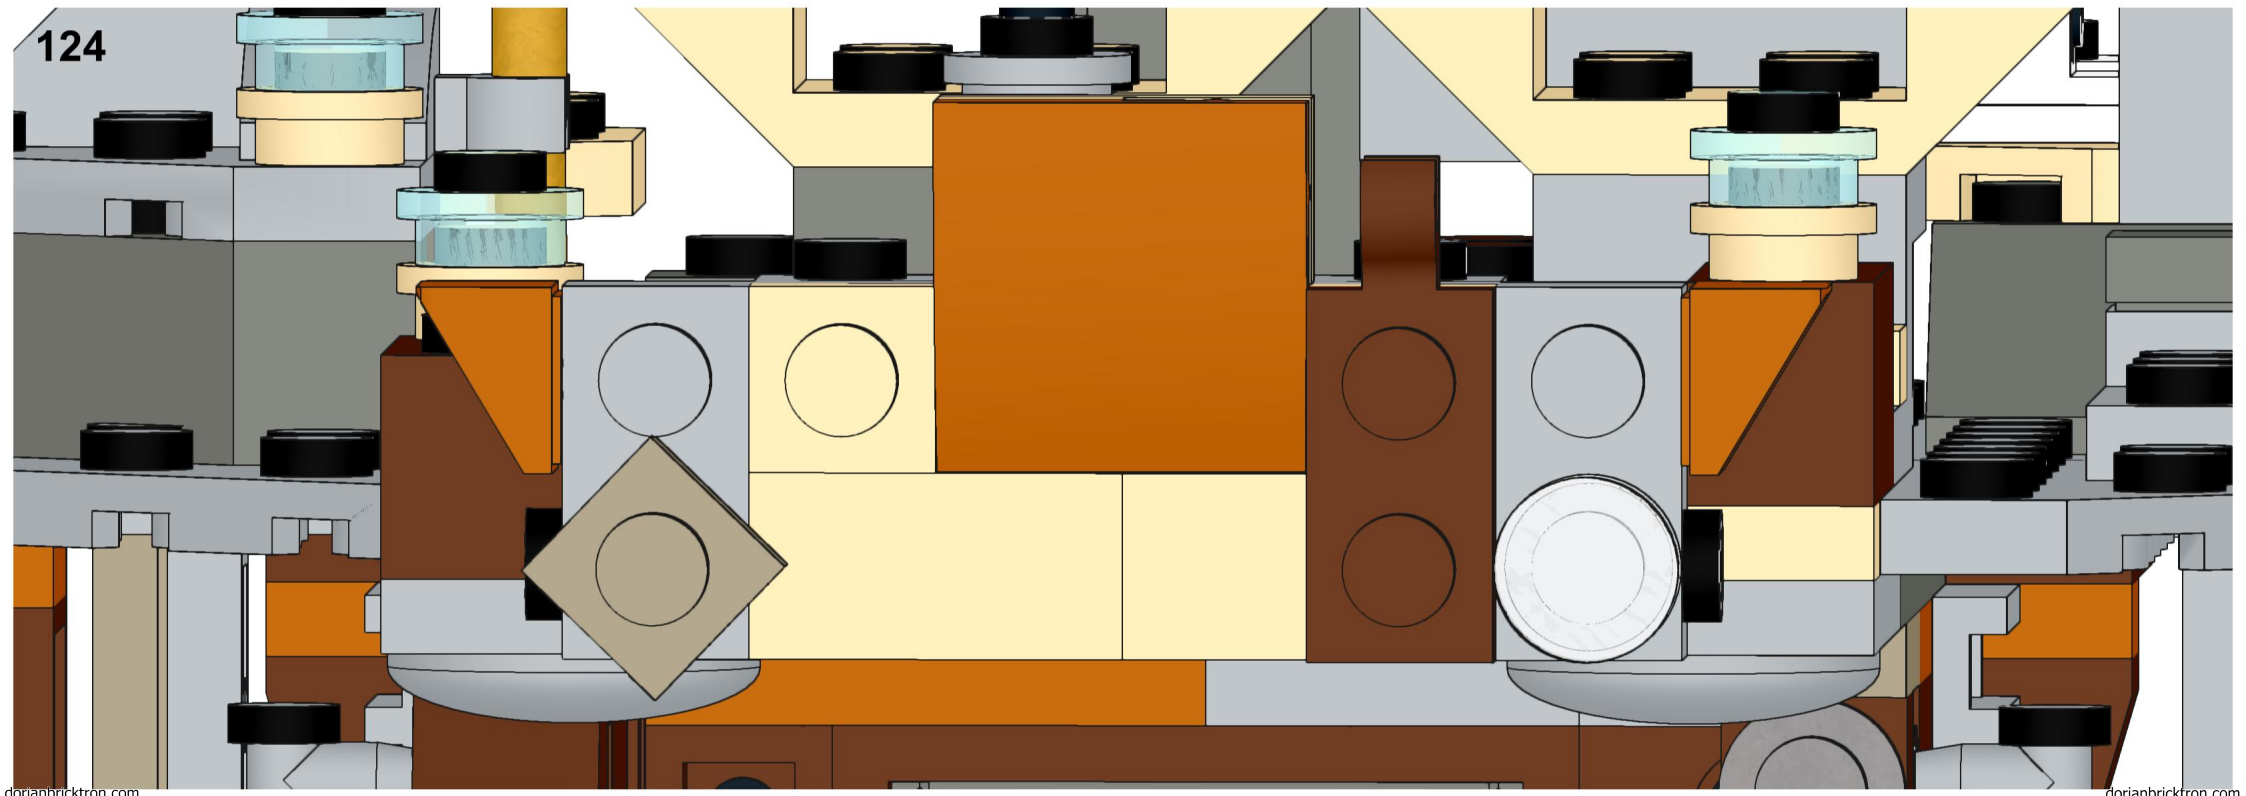

123

1x
2x
1x
1x

This block contains a parts list for step 123. It lists four items: a white circular piece (1x), two orange triangular pieces (2x), one grey square piece with a black dot (1x), and one brown 1x3 Technic brick with two black dots (1x).

124