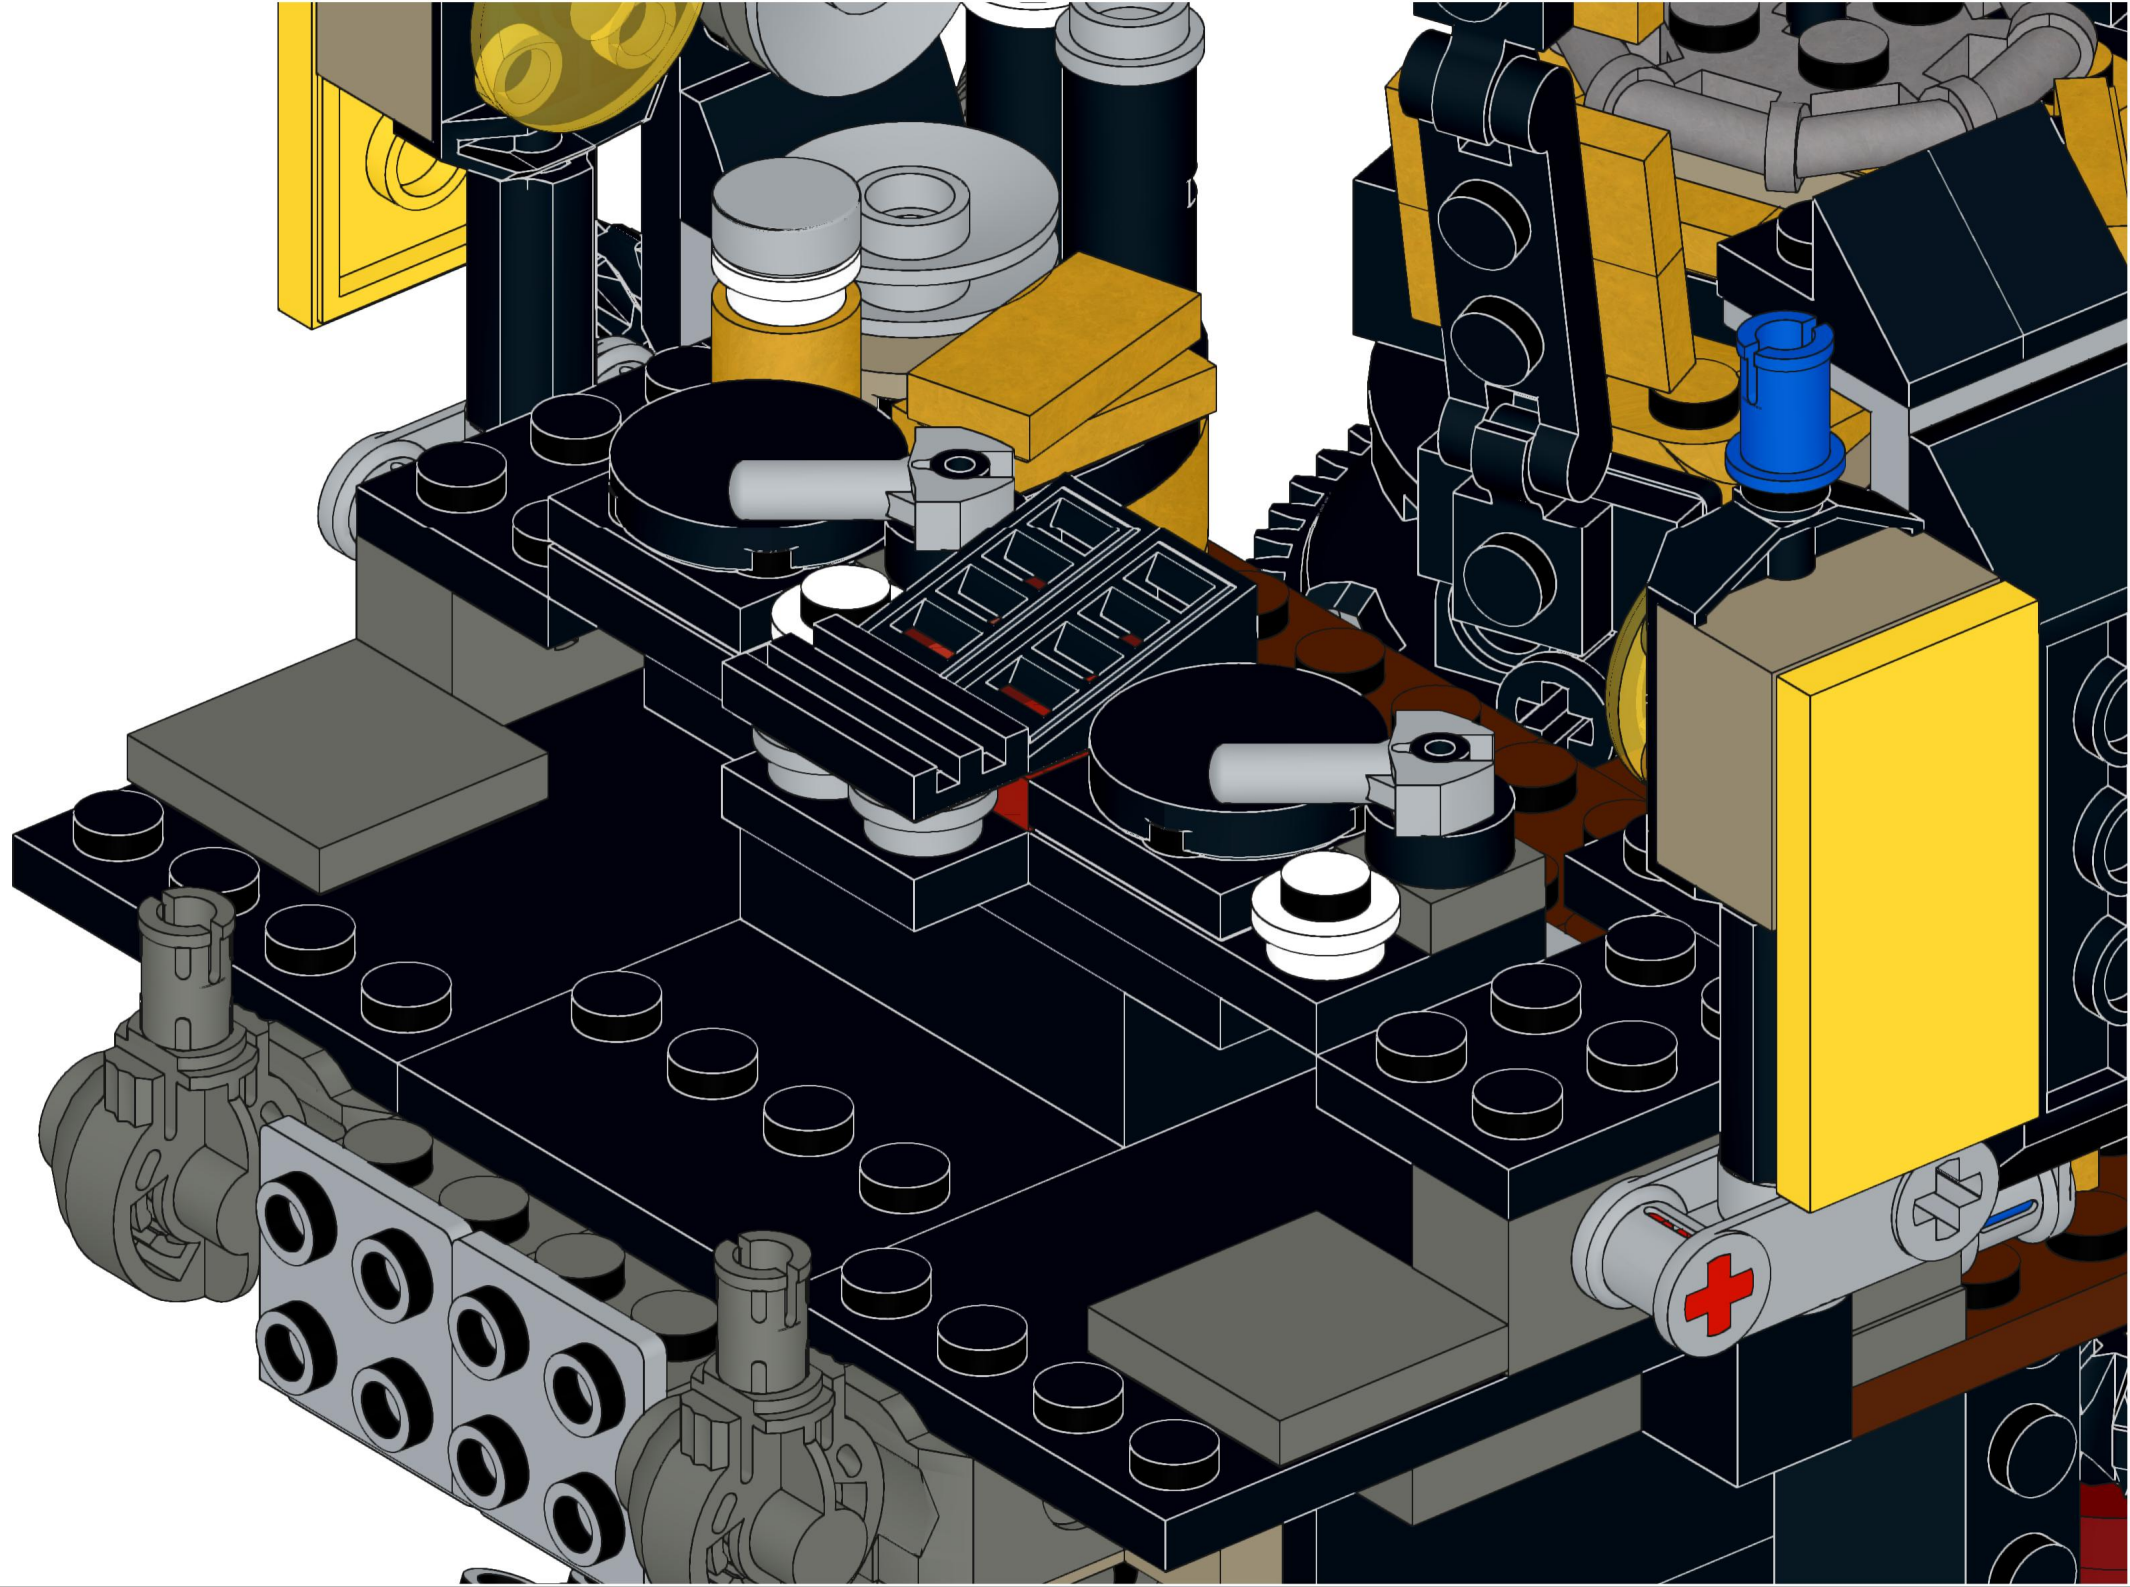

1x 1x 1x

This inset box lists the parts required for step 199. It contains three items: a brown 1x2 brick, a red 1x4 brick, and a red 1x6 brick. Each item is accompanied by the quantity '1x'.

3x 2x 3x

This inset box shows the parts required for step 224: three red 1x2 Technic bricks, two grey 1x2 Technic Technic connectors, and three grey Technic pins. The quantities are indicated as 3x, 2x, and 3x respectively.