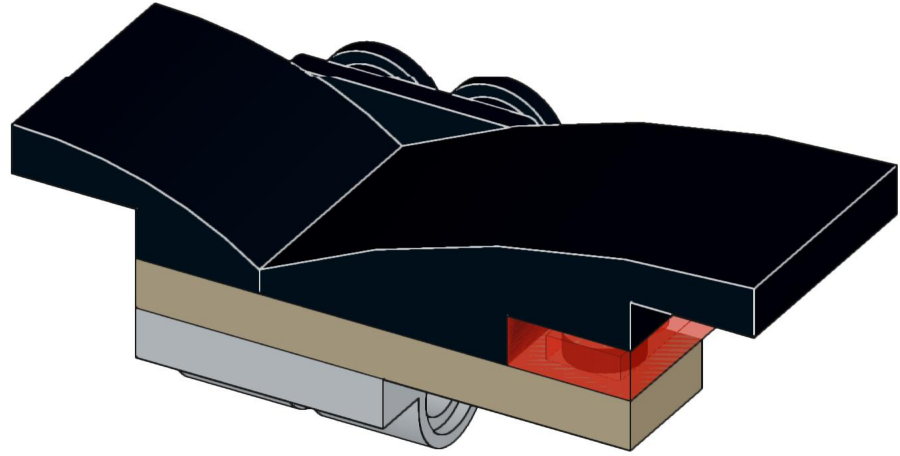

4x  4x 

3x      2x

2x  
2x  
1x  
1x

This block contains a parts list for step 30. It includes: 2x black pins, 2x grey 1x2 Technic axles, 1x red 1x4 Technic beam, and 1x black 1x4 Technic beam.

1x 2x 2x

This block contains three parts: a 1x4 grey plate with four studs, a 1x3 black Technic brick with three studs, and a 2x2 black Technic brick with four studs. Below each part is its quantity: '1x', '2x', and '2x' respectively.

2x

2x

2x

1x 3x

2x  1x 

This block contains a parts list for step 38. It features a small gear icon followed by the quantity '2x' and a long axle icon followed by the quantity '1x'. The entire list is enclosed in a light blue rectangular background.

2x  
1x  
1x

This block contains three items: two black pins, one red 1x3 Technic brick with two black pins inserted, and one black 1x3 Technic axle with two holes.

2x

8x

2x

1x

2x 2x 2x

2x      2x