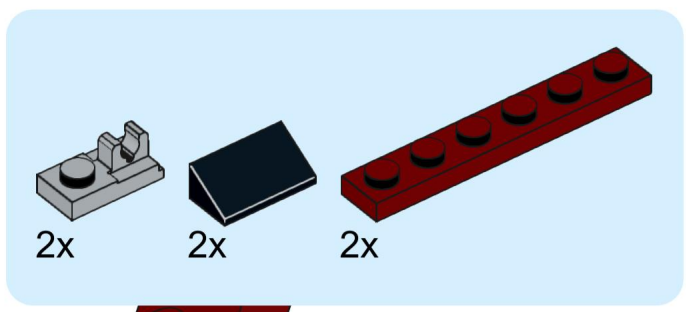

1x 1x 1x

This inset box lists the parts required for step 199. It contains three items: a brown 1x2 brick, a red 1x4 brick, and a red 1x6 brick. Each item is accompanied by the quantity '1x'.

3x 2x 3x

This inset box shows the parts required for step 224: three red 1x2 Technic bricks, two grey 1x2 Technic Technic connectors, and three grey Technic pins. The quantities are indicated as 3x, 2x, and 3x respectively.