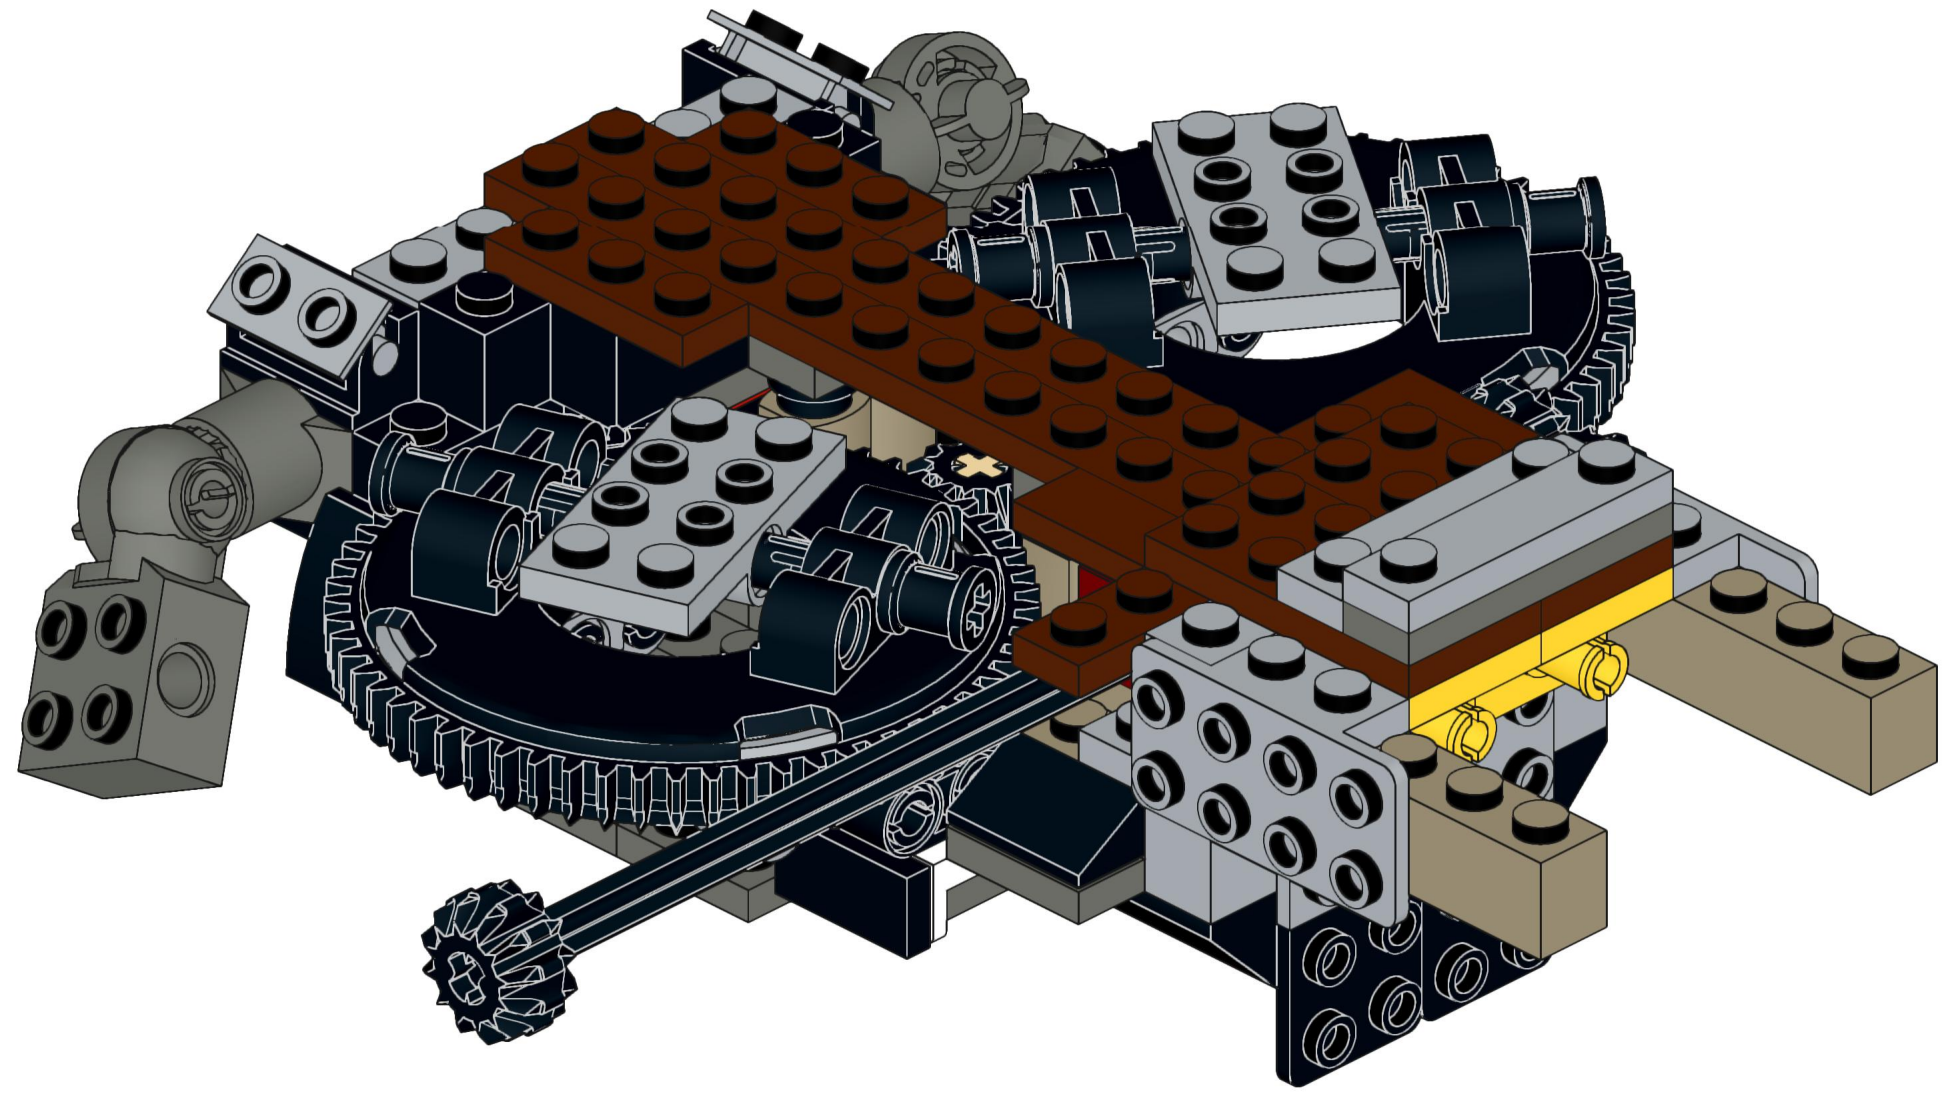

4x  4x 

3x      2x

2x  
2x  
1x  
1x

This block contains a parts list for step 30. It includes: 2x black pins, 2x grey 1x2 Technic axles, 1x red 1x4 Technic beam, and 1x black 1x4 Technic beam.

1x 2x 2x

This block contains three parts: a 1x4 grey plate with four studs, a 1x3 black Technic brick with three studs, and a 2x2 black Technic brick with four studs. Below each part is its quantity: '1x', '2x', and '2x' respectively.

2x

2x

2x

1x 3x

2x  1x 

This block contains a parts list for step 38. It features a small gear icon followed by the quantity '2x' and a long axle icon followed by the quantity '1x'. The entire list is enclosed in a light blue rectangular background.

2x  
1x  
1x

This block contains three items: two black pins, one red 1x3 Technic brick with two black pins inserted, and one black 1x3 Technic axle with two holes.

2x

8x

2x

1x

2x 2x 2x

2x      2x