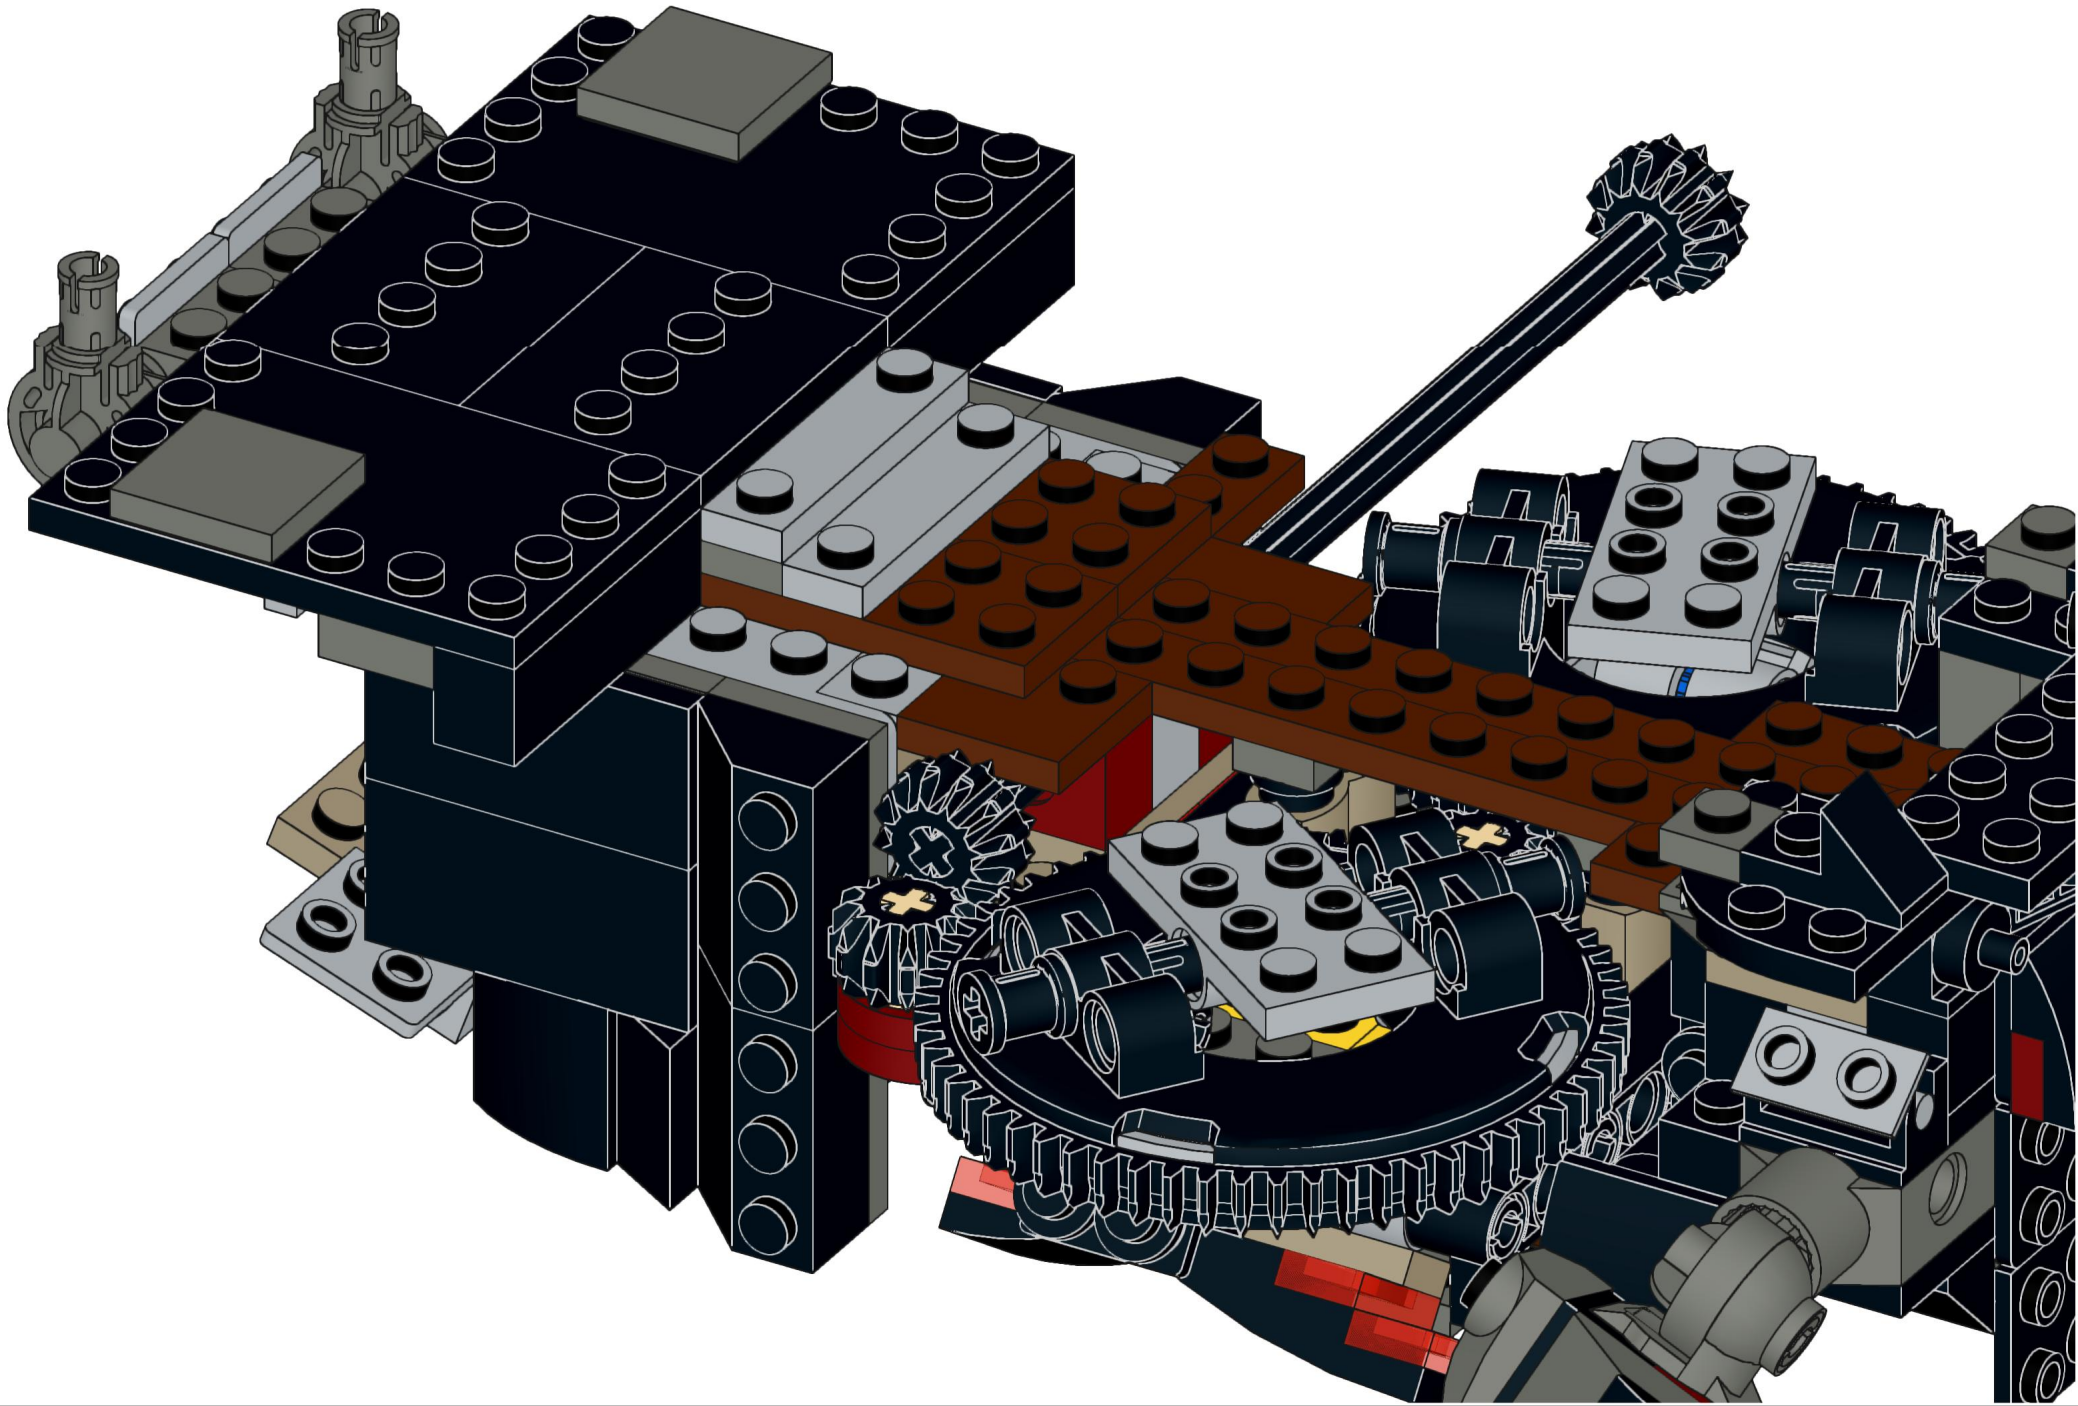

4x  4x 

3x      2x

2x  
2x  
1x  
1x

This block contains a parts list for step 30. It includes: 2x black pins, 2x grey 1x2 Technic axles, 1x red 1x4 Technic beam, and 1x black 1x4 Technic beam.

1x 2x 2x

This block contains three parts: a 1x4 grey plate with four studs, a 1x3 black Technic brick with three studs, and a 2x2 black Technic brick with four studs. Below each part is its quantity: '1x', '2x', and '2x' respectively.

2x

2x

2x

1x 3x

2x  1x 

This block contains a parts list for step 38. It features a small gear icon followed by the quantity '2x' and a long axle icon followed by the quantity '1x'. The entire list is enclosed in a light blue rectangular background.

2x  
1x  
1x

This block contains three items: two black pins, one red 1x3 Technic brick with two black pins inserted, and one black 1x3 Technic axle with two holes.

2x

8x

2x

1x

2x 2x 2x

2x      2x

2x [1x1 grey brick with hole]   2x [1x2 dark blue wedge]   2x [1x4 dark blue plate with 8 holes]

1x 1x

- 1x [Small black bush]
- 1x [Black bush with a small protrusion]
- 1x [Black bush with a wider top]
- 1x [Black axle pin with a cross-shaped end]