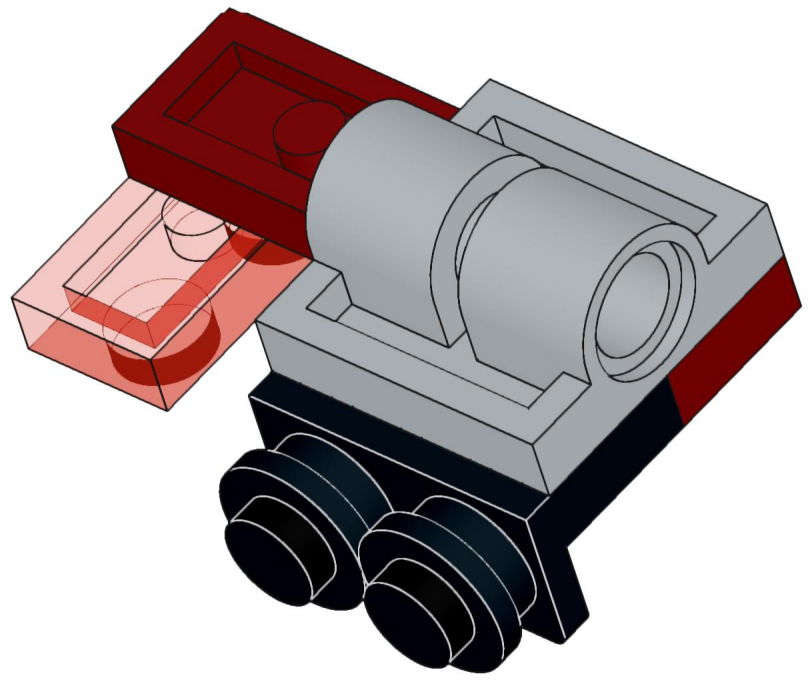

4x  4x 

3x      2x

2x  
2x  
1x  
1x

This block contains a parts list for step 30. It includes: 2x black pins, 2x grey 1x2 Technic axles, 1x red 1x4 Technic beam, and 1x black 1x4 Technic beam.

1x 2x 2x

This block contains three parts: a 1x4 grey plate with four studs, a 1x3 black Technic brick with three studs, and a 2x2 black Technic brick with four studs. Below each part is its quantity: '1x', '2x', and '2x' respectively.

2x

2x

2x

1x 3x

2x  1x 

This block contains a parts list for step 38. It features a small gear icon followed by the quantity '2x' and a long axle icon followed by the quantity '1x'. The entire list is enclosed in a light blue rectangular background.

2x  
1x  
1x

This block contains three items: two black pins, one red 1x3 Technic brick with two black pins inserted, and one black 1x3 Technic axle with two holes.

2x

8x

2x

1x

2x 2x 2x

2x      2x

2x [1x1 grey brick with hole]   2x [1x2 dark blue wedge]   2x [1x4 dark blue plate with 8 holes]

1x 1x

- 1x [Small black bush]
- 1x [Black bush with a small protrusion]
- 1x [Black bush with a wider top]
- 1x [Black axle pin with a cross-shaped end]