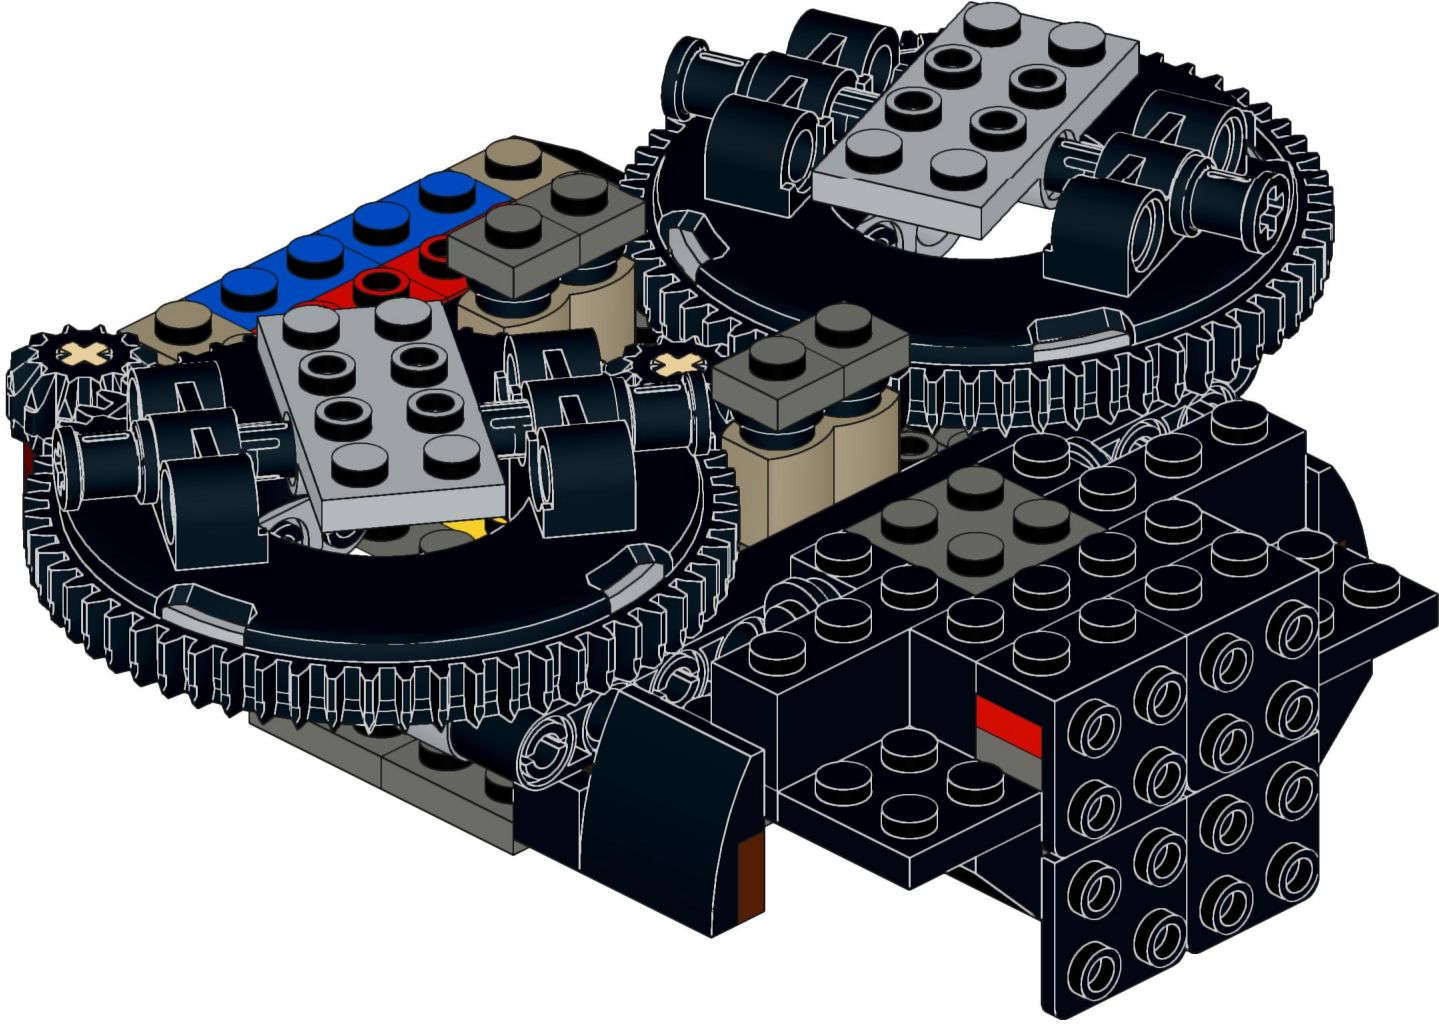

4x  4x 

3x      2x

2x  
2x  
1x  
1x

This block contains a parts list for step 30. It includes: 2x black pins, 2x grey 1x2 Technic axles, 1x red 1x4 Technic beam, and 1x black 1x4 Technic beam.

1x 2x 2x

This block contains three parts: a 1x4 grey plate with four studs, a 1x3 black Technic brick with three studs, and a 2x2 black Technic brick with four studs. Below each part is its quantity: '1x', '2x', and '2x' respectively.

2x

2x

2x

1x 3x

2x  1x 

This block contains a parts list for step 38. It features a small gear icon followed by the quantity '2x' and a long axle icon followed by the quantity '1x'. The entire list is enclosed in a light blue rectangular background.

2x  
1x  
1x

This block contains three items: two black pins, one red 1x3 Technic brick with two black pins inserted, and one black 1x3 Technic axle with two holes.

2x

8x

2x

1x

2x 2x 2x

2x      2x