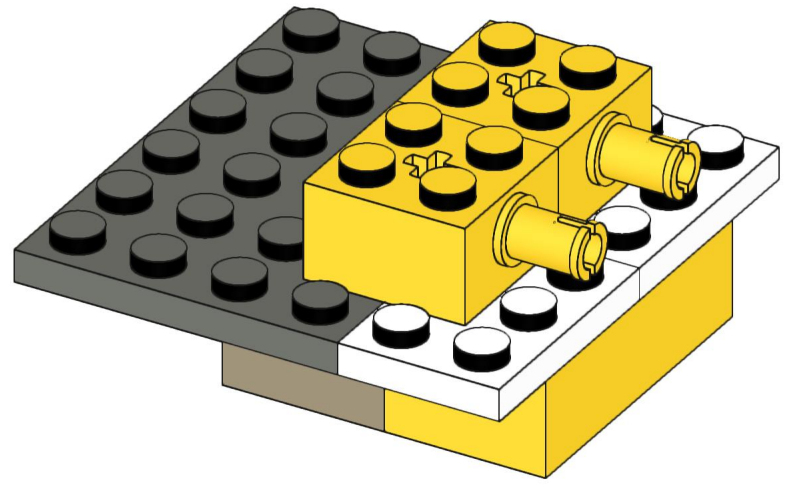

4x  4x 

3x      2x

2x  
2x  
1x  
1x

This block contains a parts list for step 30. It includes: 2x black pins, 2x grey 1x2 Technic axles, 1x red 1x4 Technic beam, and 1x black 1x4 Technic beam.

1x 2x 2x

This block contains three parts: a 1x4 grey plate with four studs, a 1x3 black Technic brick with three studs, and a 2x2 black Technic brick with four studs. Below each part is its quantity: '1x', '2x', and '2x' respectively.

2x

2x

2x

1x 3x

2x  1x 

This block contains a parts list for step 38. It features a small gear icon followed by the quantity '2x' and a long axle icon followed by the quantity '1x'. The entire list is enclosed in a light blue rectangular background.

2x  
1x  
1x

This block contains three items: two black pins, one red 1x3 Technic brick with two black pins inserted, and one black 1x3 Technic axle with two holes.

2x

8x

2x

1x

2x 2x 2x

2x      2x

2x [1x1 grey brick with hole]   2x [1x2 dark blue wedge]   2x [1x4 dark blue plate with 8 holes]

1x 1x

- 1x [Small black bush]
- 1x [Black bush with a small protrusion]
- 1x [Black bush with a wider top]
- 1x [Black axle pin with a cross-shaped end]