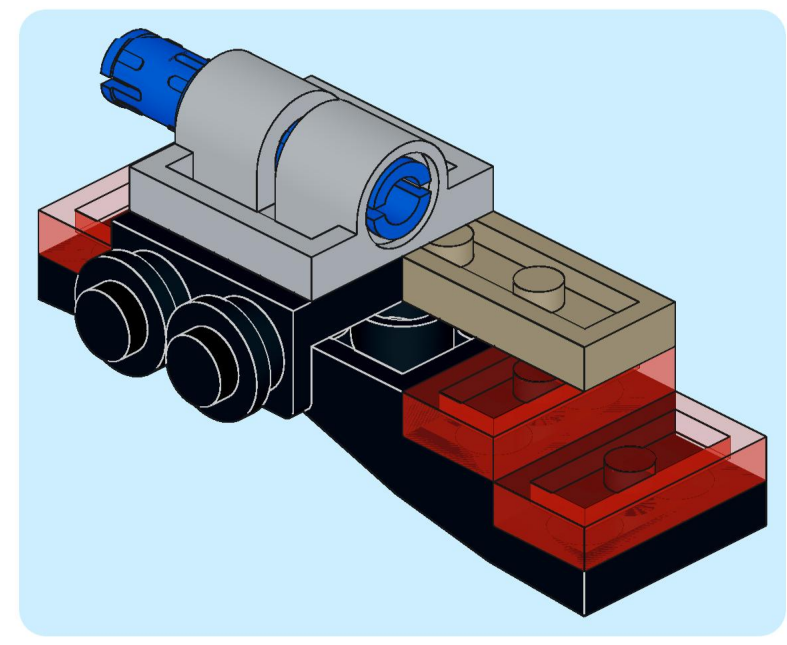

4x  4x 

3x      2x

2x  
2x  
1x  
1x

This block contains a parts list for step 30. It includes: 2x black pins, 2x grey 1x2 Technic axles, 1x red 1x4 Technic beam, and 1x black 1x4 Technic beam.

1x 2x 2x

This block contains three parts: a 1x4 grey plate with four studs, a 1x3 black Technic brick with three studs, and a 2x2 black Technic brick with four studs. Below each part is its quantity: '1x', '2x', and '2x' respectively.

2x

2x

2x

1x 3x

2x  1x 

This block contains a parts list for step 38. It features a small gear icon followed by the quantity '2x' and a long axle icon followed by the quantity '1x'. The entire list is enclosed in a light blue rectangular background.

2x  
1x  
1x

This block contains three items: two black pins, one red 1x3 Technic brick with two black pins inserted, and one black 1x3 Technic axle with two holes.

2x

8x

2x

1x

2x 2x 2x

2x      2x