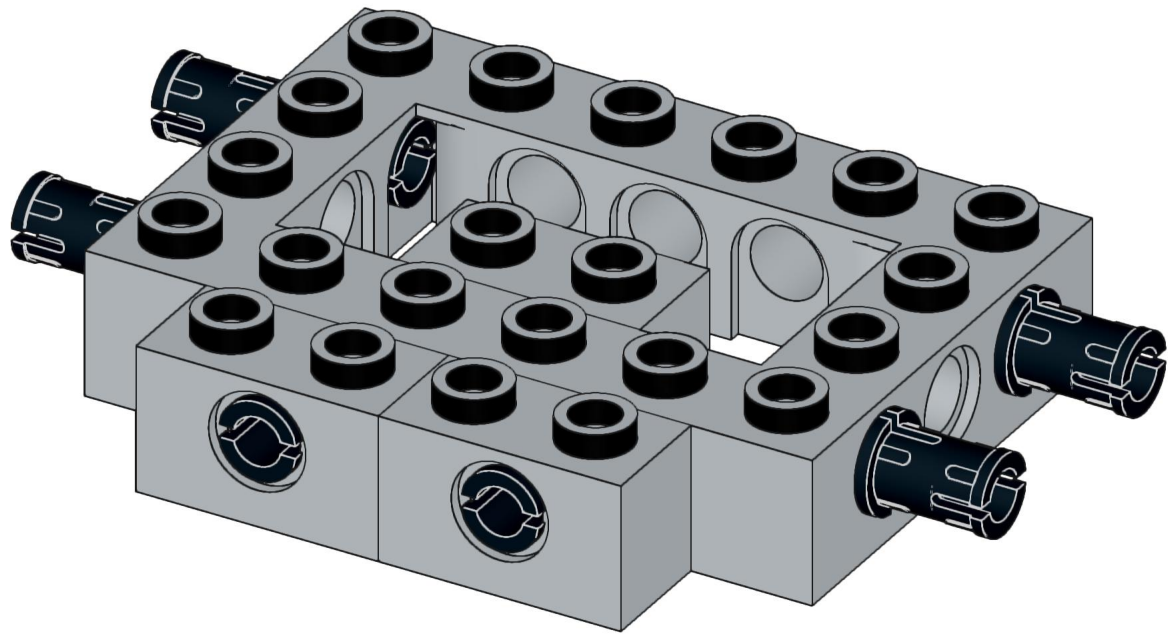

4x  4x 

3x      2x

2x  
2x  
1x  
1x

This block contains a parts list for step 30. It includes: 2x black pins, 2x grey 1x2 Technic axles, 1x red 1x4 Technic beam, and 1x black 1x4 Technic beam.

1x 2x 2x

This block contains three parts: a 1x4 grey plate with four studs, a 1x3 black Technic brick with three studs, and a 2x2 black Technic brick with four studs. Below each part is its quantity: '1x', '2x', and '2x' respectively.

2x

2x

2x

1x 3x

2x  1x 

This block contains a parts list for step 38. It features a small gear icon followed by the quantity '2x' and a long axle icon followed by the quantity '1x'. The entire list is enclosed in a light blue rectangular background.

2x  
1x  
1x

This block contains three items: two black pins, one red 1x3 Technic brick with two black pins inserted, and one black 1x3 Technic axle with two holes.

2x

8x

2x

1x

2x 2x 2x

2x      2x

2x [1x1 grey brick with hole]   2x [1x2 dark blue wedge]   2x [1x4 dark blue plate with 8 holes]

1x 1x

- 1x [Small black bush]
- 1x [Black bush with a small protrusion]
- 1x [Black bush with a wider top]
- 1x [Black axle pin with a cross-shaped end]