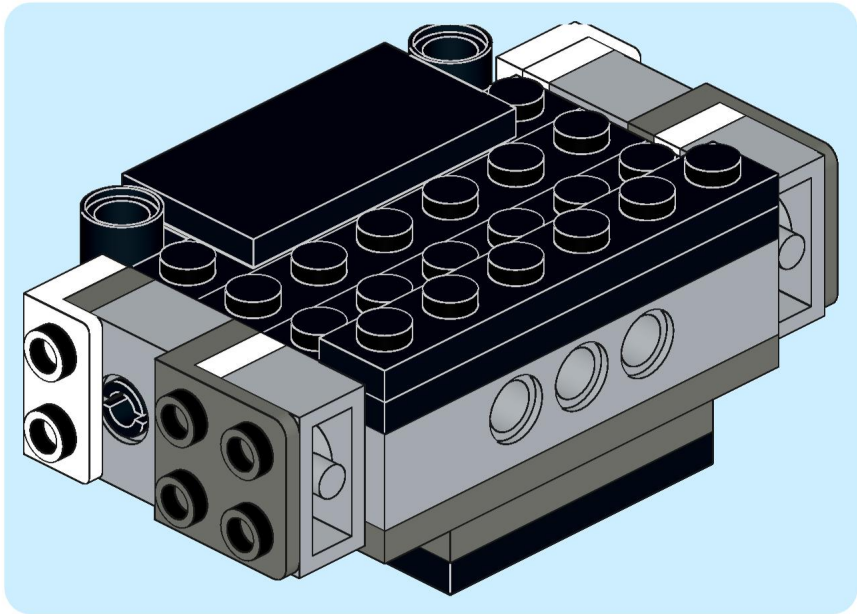

4x  4x 

3x      2x

2x  
2x  
1x  
1x

This block contains a parts list for step 30. It includes: 2x black pins, 2x grey 1x2 Technic axles, 1x red 1x4 Technic beam, and 1x black 1x4 Technic beam.

1x 2x 2x

This block contains three parts: a 1x4 grey plate with four studs, a 1x3 black Technic brick with three studs, and a 2x2 black Technic brick with four studs. Below each part is its quantity: '1x', '2x', and '2x' respectively.

2x

2x

2x

1x 3x

2x  1x 

This block contains a parts list for step 38. It features a small gear icon followed by the quantity '2x' and a long axle icon followed by the quantity '1x'. The entire list is enclosed in a light blue rectangular background.

2x  
1x  
1x

This block contains three items: two black pins, one red 1x3 Technic brick with two black pins inserted, and one black 1x3 Technic axle with two holes.

2x

8x

2x

1x

2x 2x 2x

2x      2x

2x [1x1 grey brick with hole]   2x [1x2 dark blue wedge]   2x [1x4 dark blue plate with 8 holes]

1x 1x

- 1x [Small black bush]
- 1x [Black bush with a small protrusion]
- 1x [Black bush with a wider top]
- 1x [Black axle pin with a cross-shaped end]