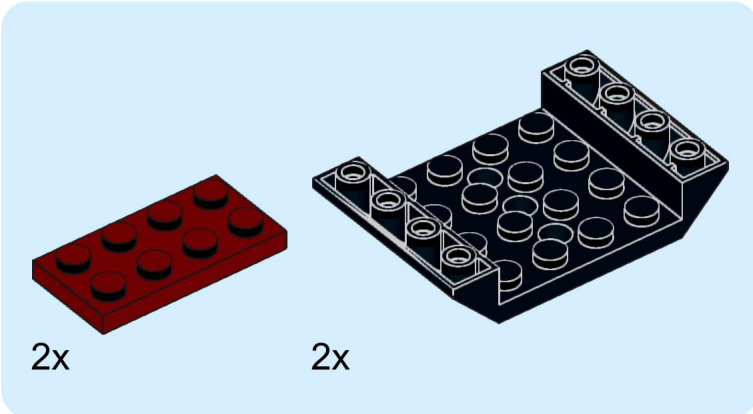

1x

1x

102

103

104

2x

1x 2x

This block contains a parts list for step 106. It features two items: a dark grey 1x3 Technic Technonut and a dark grey 1x2 Technic Technonut. The quantity '1x' is positioned below the Technonut, and the quantity '2x' is positioned below the Technonut.