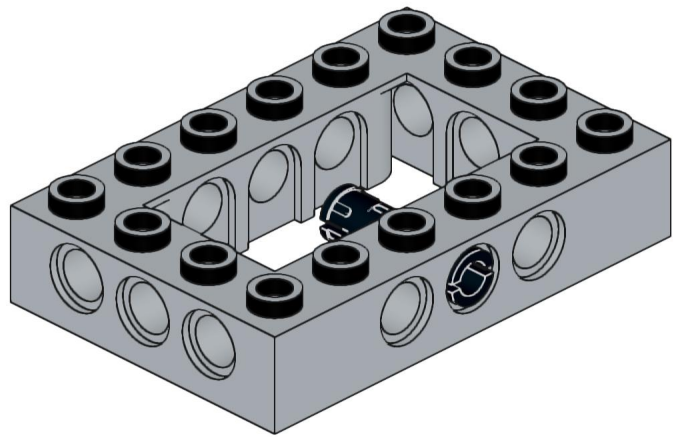

4x  4x 

3x      2x

2x  
2x  
1x  
1x

This block contains a parts list for step 30. It includes: 2x black pins, 2x grey 1x2 Technic axles, 1x red 1x4 Technic beam, and 1x black 1x4 Technic beam.

1x 2x 2x

This block contains three parts: a 1x4 grey plate with four studs, a 1x3 black Technic brick with three studs, and a 2x2 black Technic brick with four studs. Below each part is its quantity: '1x', '2x', and '2x' respectively.

2x

2x

2x

1x 3x

2x  1x 

This block contains a parts list for step 38. It features a small gear icon followed by the quantity '2x' and a long axle icon followed by the quantity '1x'. The entire list is enclosed in a light blue rectangular background.

2x  
1x  
1x

This block contains three items: two black pins, one red 1x3 Technic brick with two black pins inserted, and one black 1x3 Technic axle with two holes.

2x

8x

2x

1x

2x 2x 2x

2x      2x