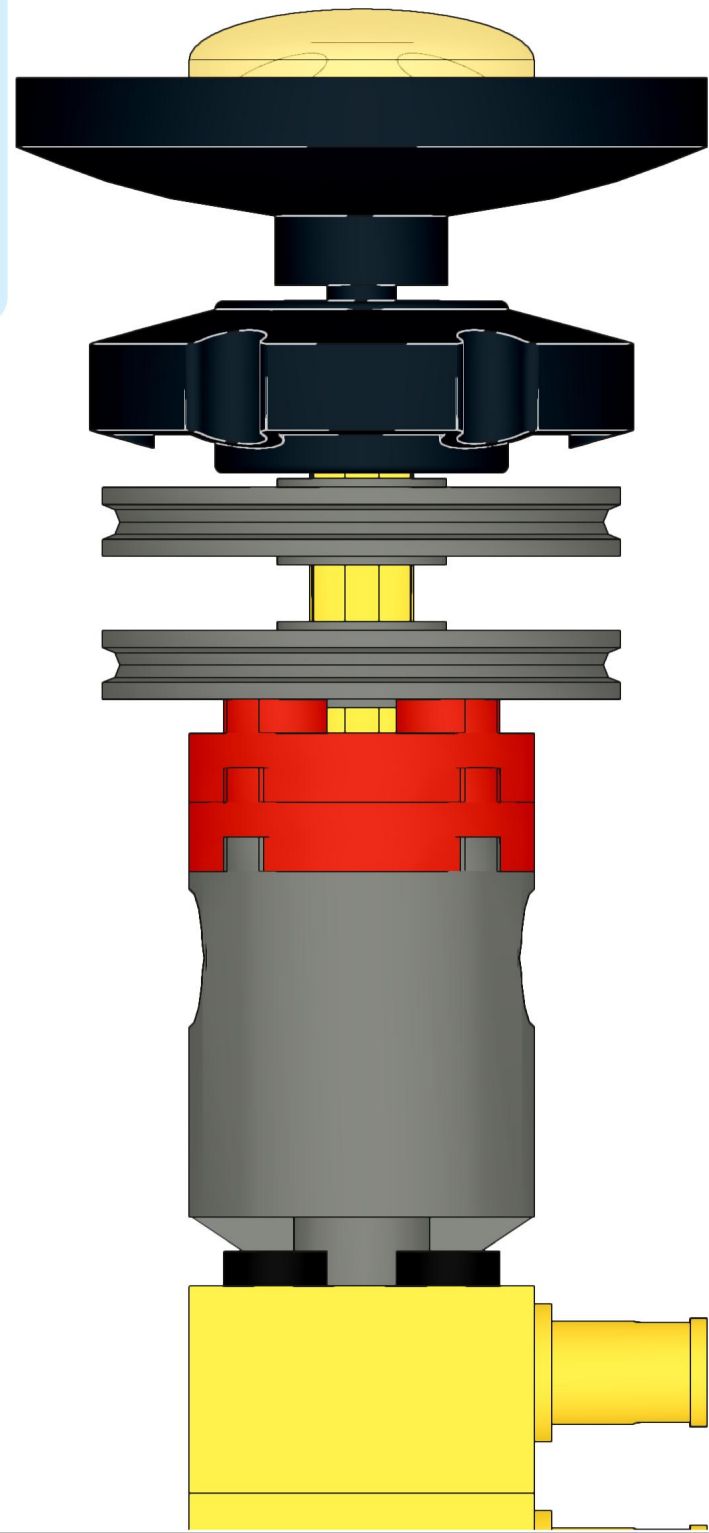

4x  4x 

3x      2x

2x  
2x  
1x  
1x

This block contains a parts list for step 30. It includes: 2x black pins, 2x grey 1x2 Technic axles, 1x red 1x4 Technic beam, and 1x black 1x4 Technic beam.

1x 2x 2x

This block contains three parts: a 1x4 grey plate with four studs, a 1x3 black Technic brick with three studs, and a 2x2 black Technic brick with four studs. Below each part is its quantity: '1x', '2x', and '2x' respectively.

2x

2x

2x

1x 3x

2x  1x 

This block contains a parts list for step 38. It features a small gear icon followed by the quantity '2x' and a long axle icon followed by the quantity '1x'. The entire list is enclosed in a light blue rectangular background.

276

1x

1x

277

1x

2x

280

281