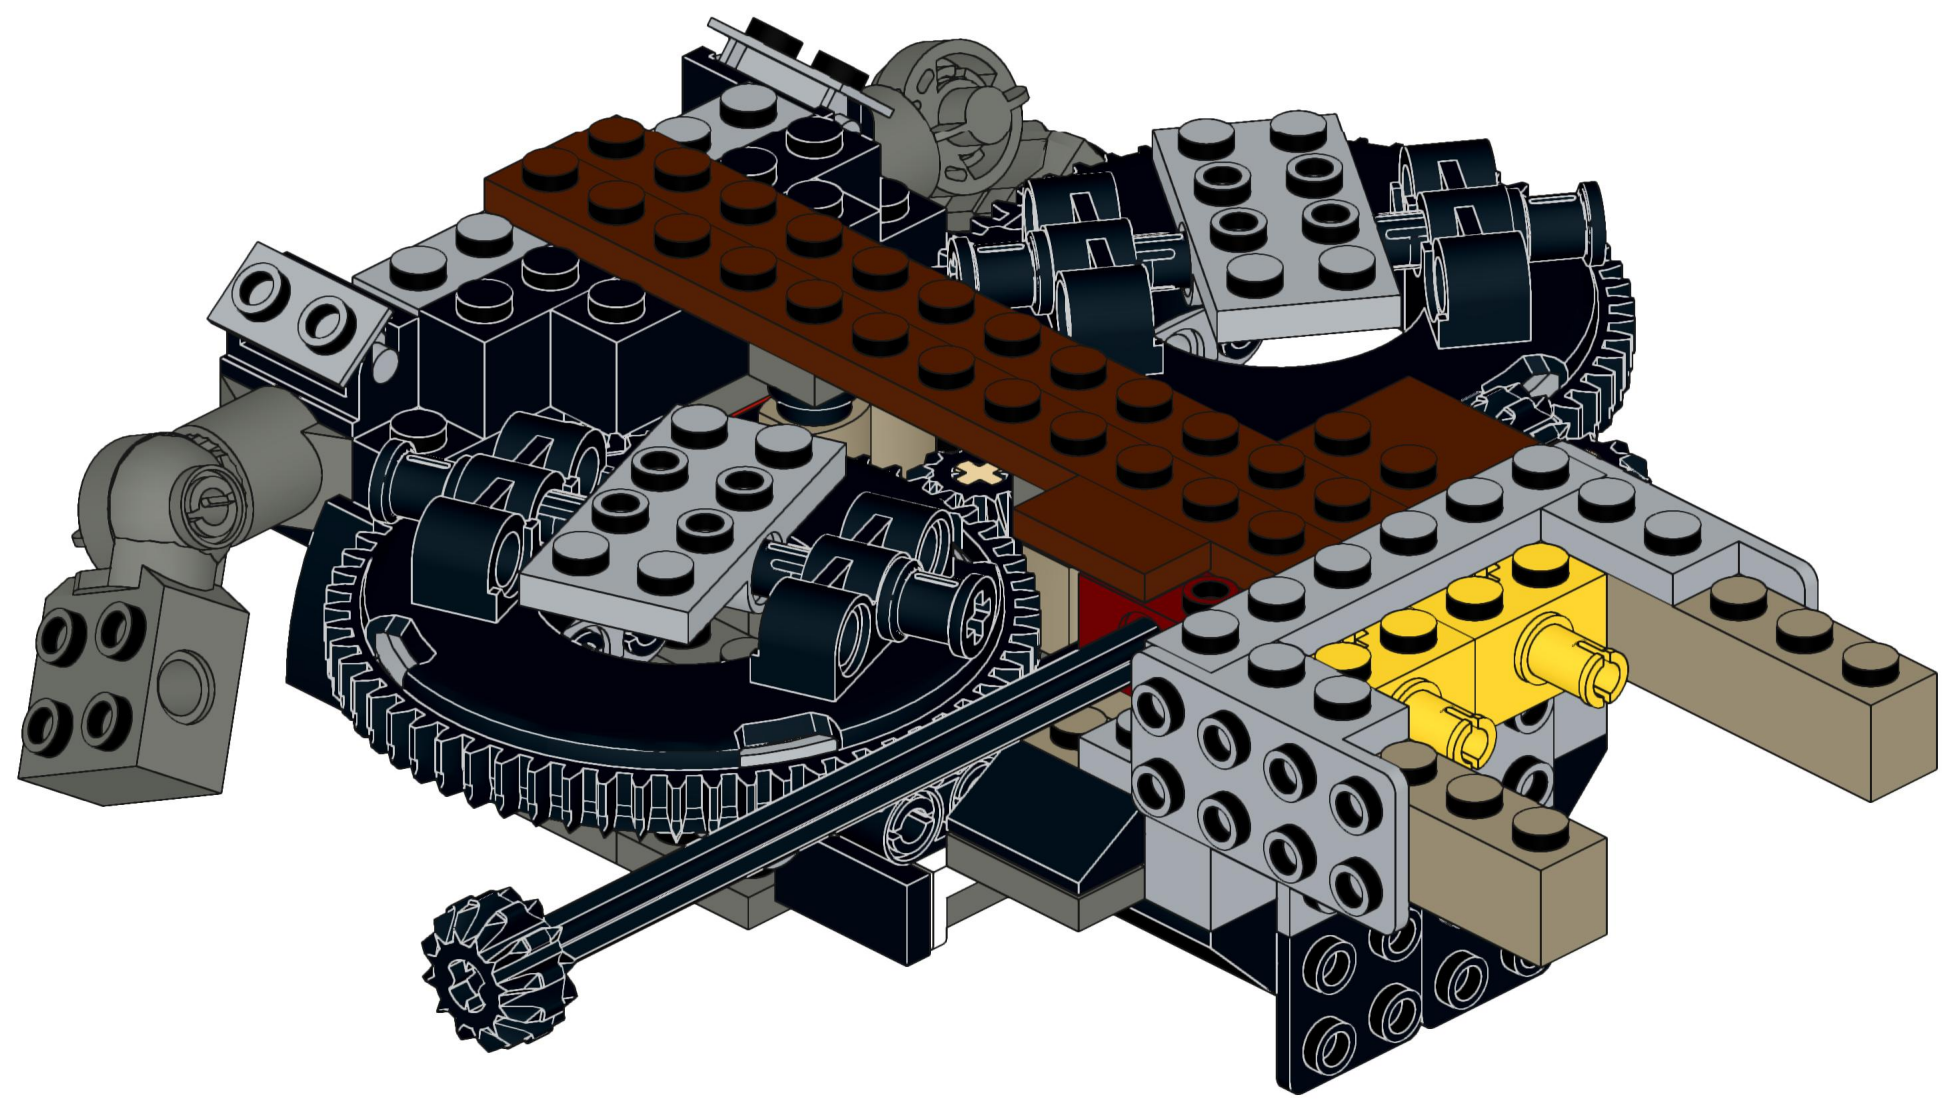

4x  4x 

3x      2x

2x  
2x  
1x  
1x

This block contains a parts list for step 30. It includes: 2x black pins, 2x grey 1x2 Technic axles, 1x red 1x4 Technic beam, and 1x black 1x4 Technic beam.

1x 2x 2x

This block contains three parts: a 1x4 grey plate with four studs, a 1x3 black Technic brick with three studs, and a 2x2 black Technic brick with four studs. Below each part is its quantity: '1x', '2x', and '2x' respectively.

2x

2x

2x

1x 3x

2x  1x 

This block contains a parts list for step 38. It features a small gear icon followed by the quantity '2x' and a long axle icon followed by the quantity '1x'. The entire list is enclosed in a light blue rectangular background.

2x  
1x  
1x

This block contains three items: two black pins, one red 1x3 Technic brick with two black pins inserted, and one black 1x3 Technic axle with two holes.

2x

8x

2x

1x

2x 2x 2x

2x      2x