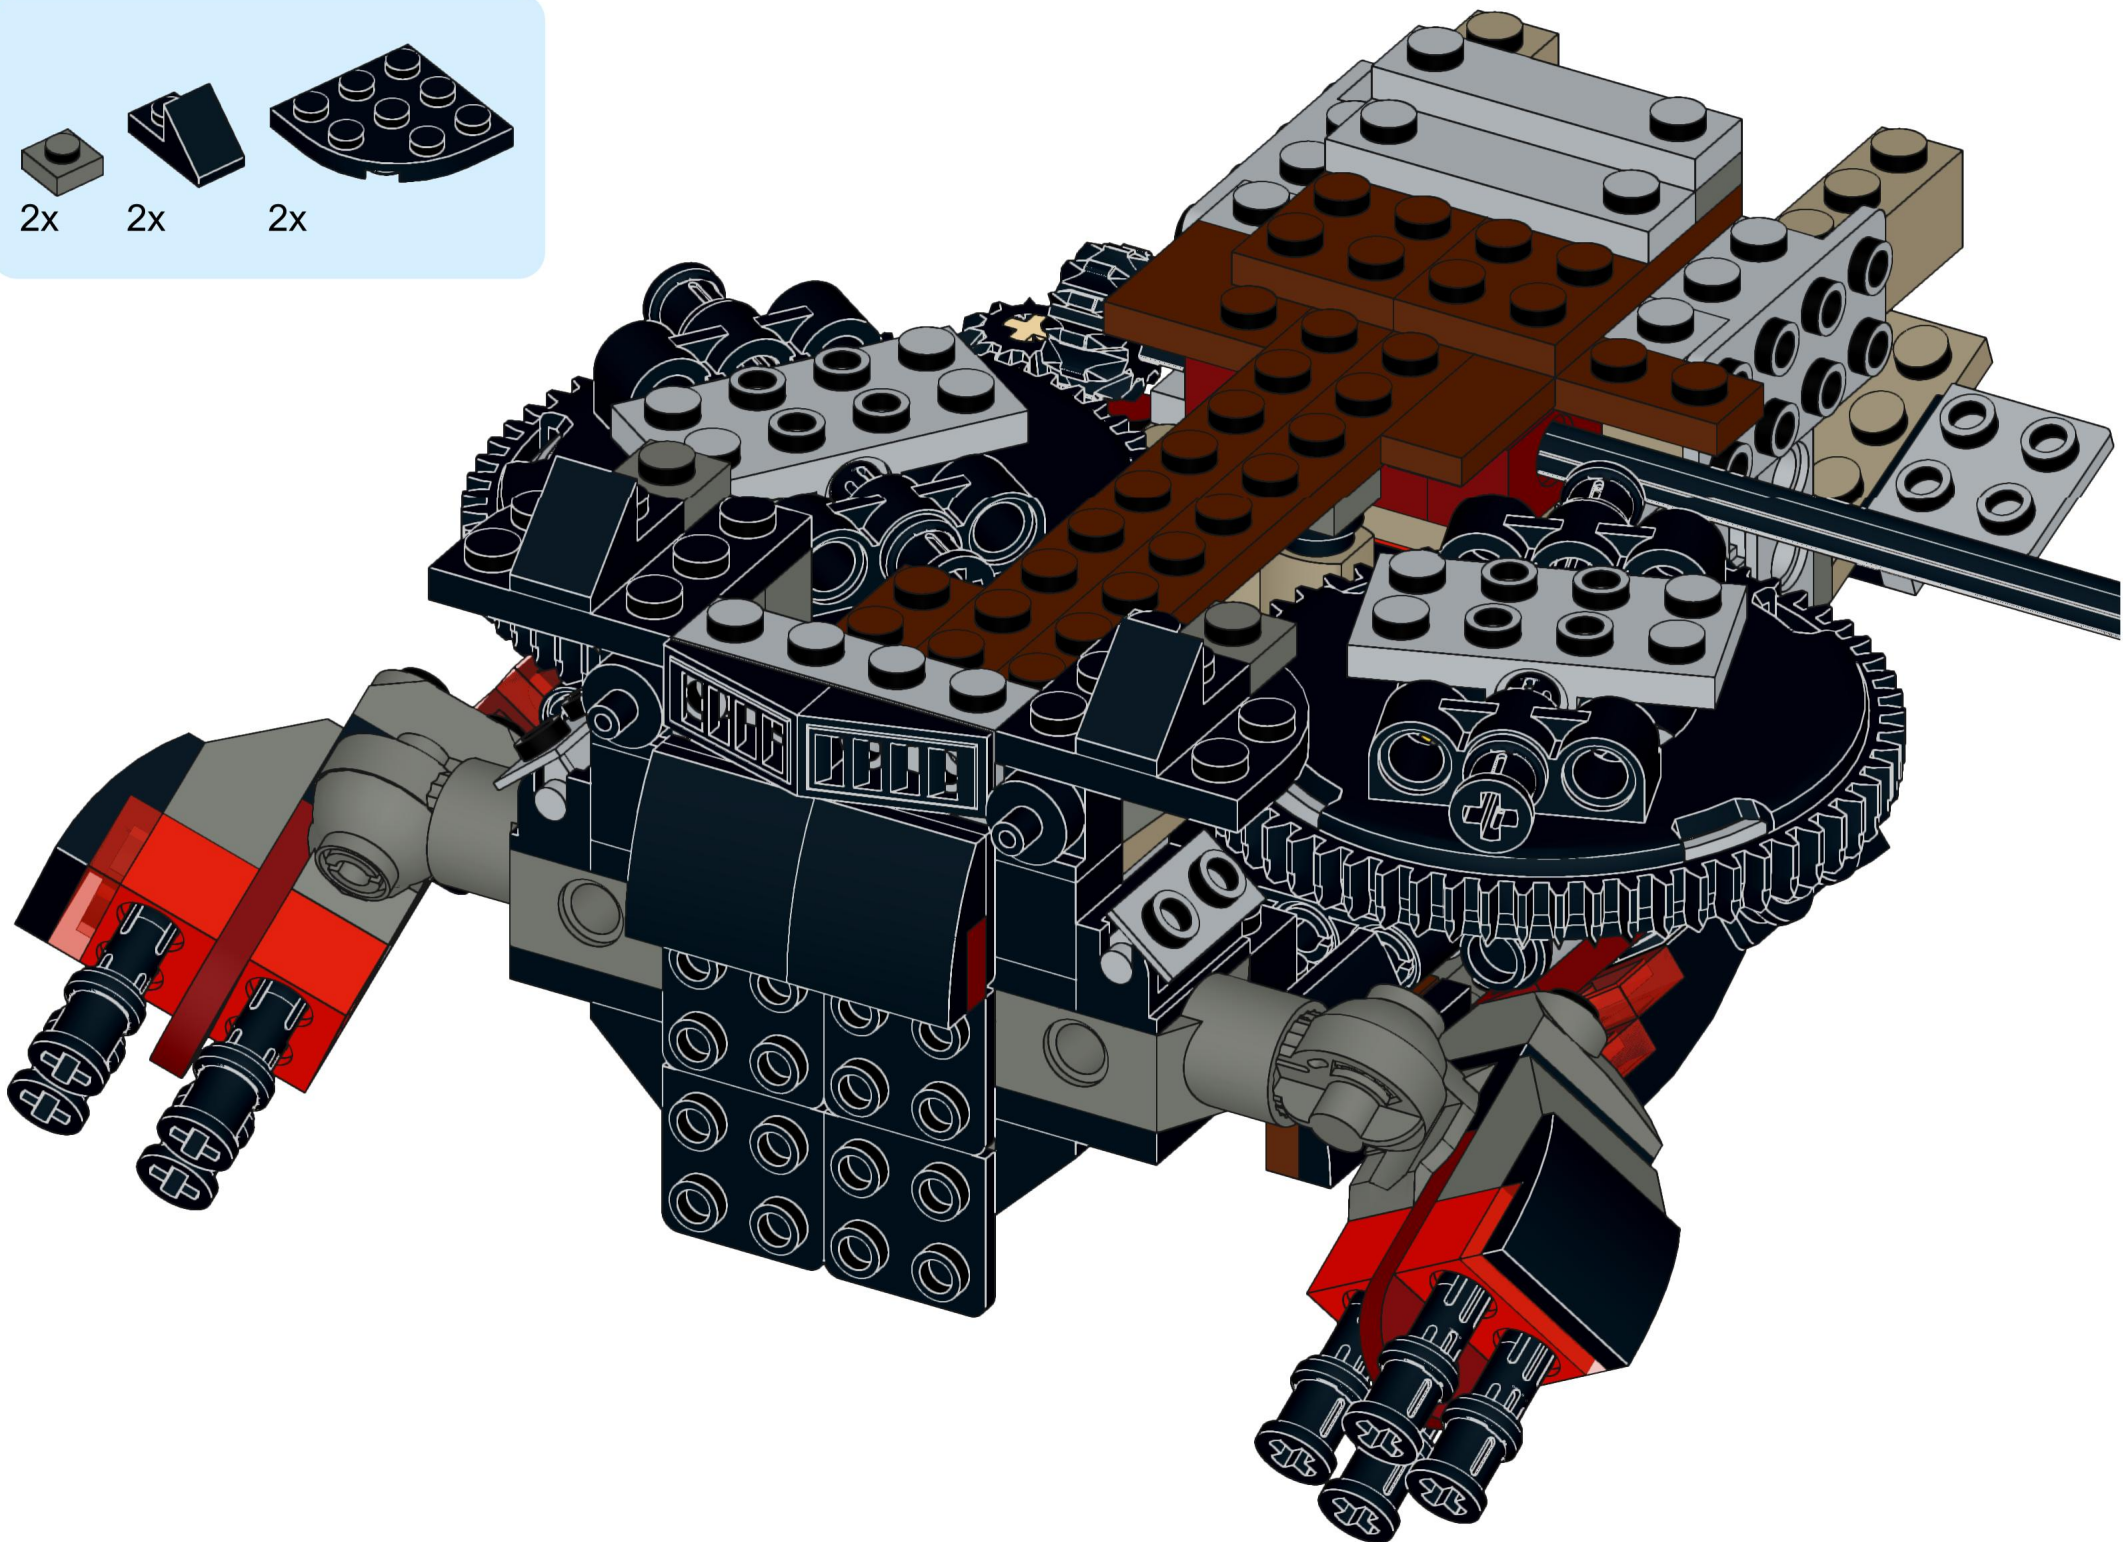

4x  4x 

3x      2x

2x  
2x  
1x  
1x

This block contains a parts list for step 30. It includes: 2x black pins, 2x grey 1x2 Technic axles, 1x red 1x4 Technic beam, and 1x black 1x4 Technic beam.

1x 2x 2x

This block contains three parts: a 1x4 grey plate with four studs, a 1x3 black Technic brick with three studs, and a 2x2 black Technic brick with four studs. Below each part is its quantity: '1x', '2x', and '2x' respectively.

2x

2x

2x

1x 3x

2x  1x 

This block contains a parts list for step 38. It features a small gear icon followed by the quantity '2x' and a long axle icon followed by the quantity '1x'. The entire list is enclosed in a light blue rectangular background.

2x  
1x  
1x

This block contains three items: two black pins, one red 1x3 Technic brick with two black pins inserted, and one black 1x3 Technic axle with two holes.

2x

8x

2x

1x

2x 2x 2x

2x      2x

2x [1x1 grey brick with hole]   2x [1x2 dark blue wedge]   2x [1x4 dark blue plate with 8 holes]

1x 1x

- 1x [Small black bush]
- 1x [Black bush with a small protrusion]
- 1x [Black bush with a wider top]
- 1x [Black axle pin with a cross-shaped end]