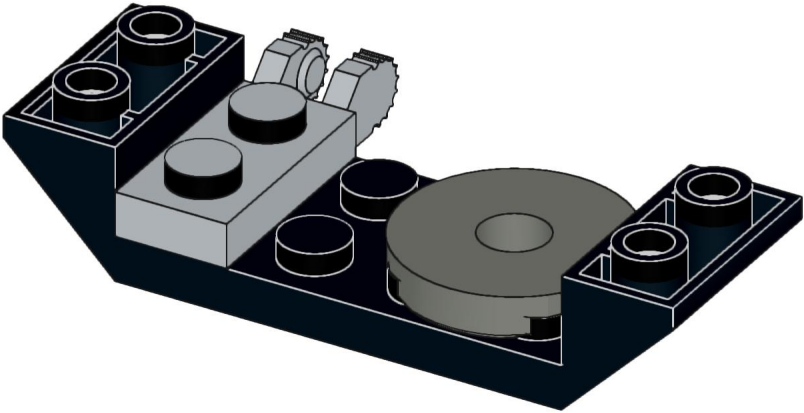

1x 1x 1x 2x

This block contains a parts list for step 160. It features four items: a white axle pin (1x), a grey axle pin (1x), a grey Technic disc (1x), and two black Technic axles (2x). The items are arranged horizontally with their respective quantities below them.

- 1x [Grey Technic Pin]
- 1x [White Technic Pin]
- 1x [Grey Technic Pin]
- 1x [Yellow Technic Beam]
- 1x [Grey Technic Plate]

1x

1x

164

165

166

- 1x 
- 1x 
- 2x 
- 1x 

2x