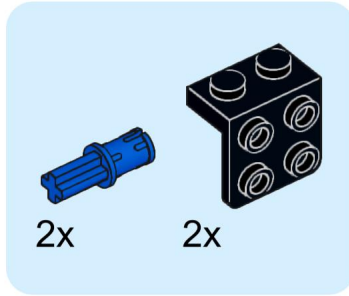

8x 8x

2x

1x      2x      2x

1x 1x

146

2x [1x 1-hole black Technic brick] 1x [1x black Technic wedge with 1 hole] 1x [1x black Technic wedge with 1 hole]

2x  2x  2x 

1x      2x      1x

1x 1x 1x 2x

This block contains a parts list for step 160. It features four items: a white axle pin (1x), a grey axle pin (1x), a grey Technic disc (1x), and two black Technic axles (2x). The items are arranged horizontally with their respective quantities below them.