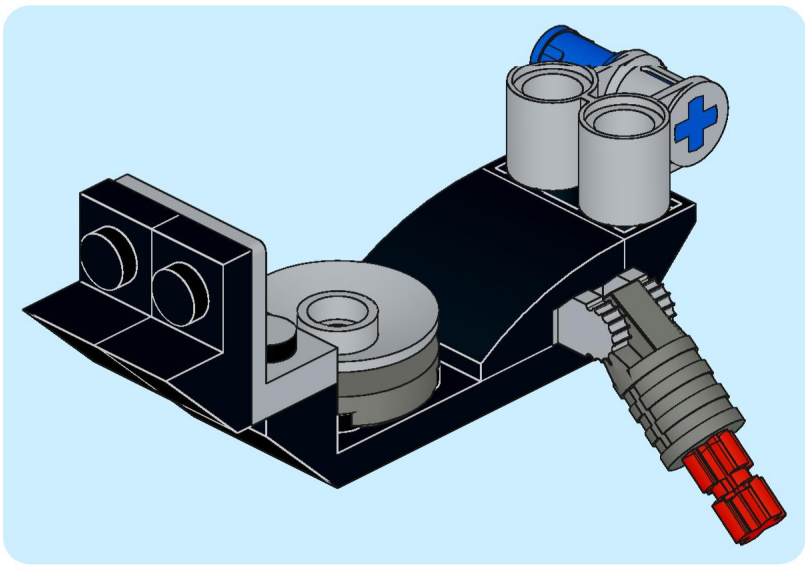

1x 1x 1x 2x

This block contains a parts list for step 160. It features four items: a white axle pin (1x), a grey axle pin (1x), a grey Technic disc (1x), and two black Technic axles (2x). The items are arranged horizontally with their respective quantities below them.

- 1x [Grey Technic Pin]
- 1x [White Technic Pin]
- 1x [Grey Technic Pin]
- 1x [Yellow Technic Beam]
- 1x [Grey Technic Plate]

1x

1x

164

165

166

- 1x 
- 1x 
- 2x 
- 1x 

2x