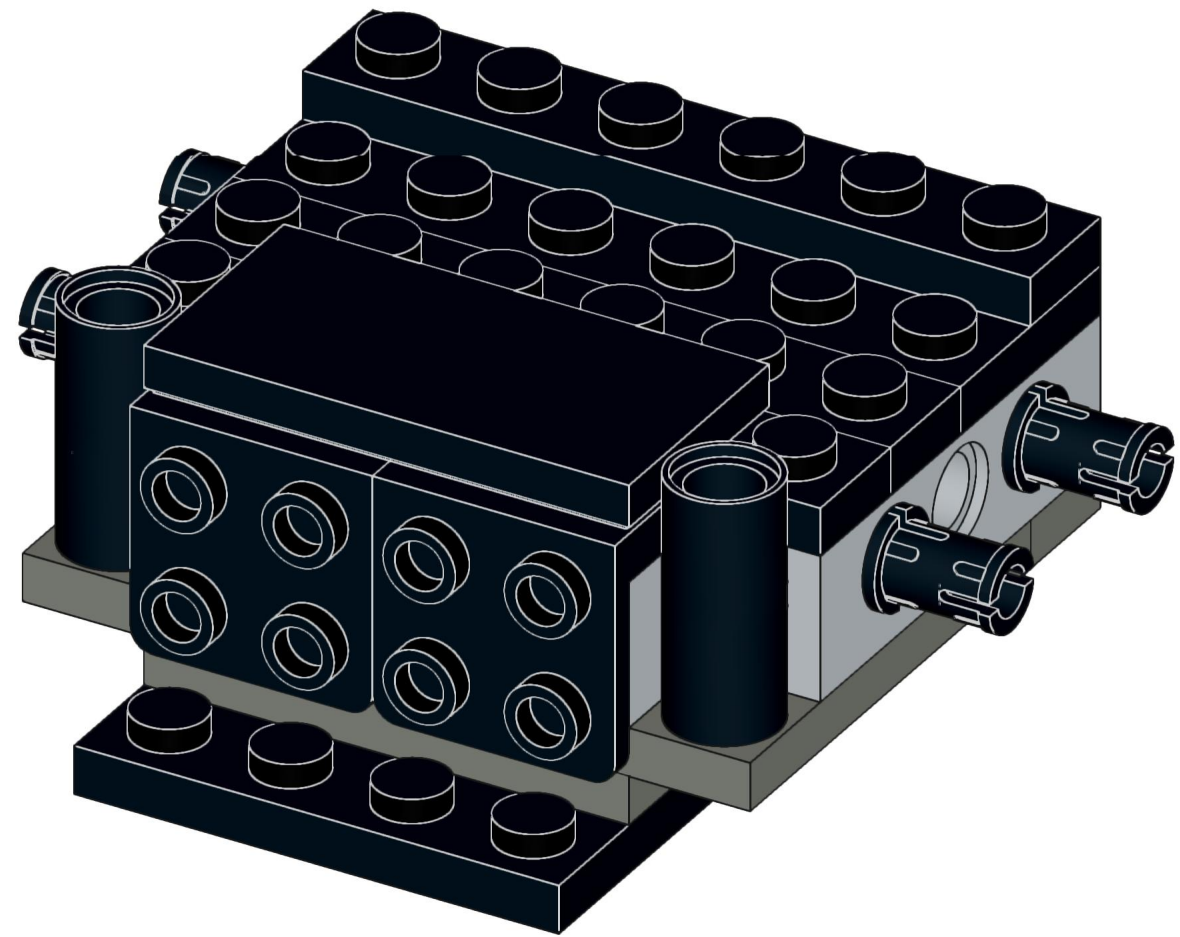

4x  4x 

3x      2x

2x  
2x  
1x  
1x

This block contains a parts list for step 30. It includes: 2x black pins, 2x grey 1x2 Technic axles, 1x red 1x4 Technic beam, and 1x black 1x4 Technic beam.

1x 2x 2x

This block contains three parts: a 1x4 grey plate with four studs, a 1x3 black Technic brick with three studs, and a 2x2 black Technic brick with four studs. Below each part is its quantity: '1x', '2x', and '2x' respectively.

2x

2x

2x

1x 3x

2x  1x 

This block contains a parts list for step 38. It features a small gear icon followed by the quantity '2x' and a long axle icon followed by the quantity '1x'. The entire list is enclosed in a light blue rectangular background.

1x

1x

102

103

104

2x

1x 2x

This block contains a parts list for step 106. It features two items: a dark grey 1x3 Technic Technonut and a dark grey 1x2 Technic Technonut. The quantity '1x' is positioned below the Technonut, and the quantity '2x' is positioned below the Technonut.

1x 1x 1x 2x

This block contains a parts list for step 160. It features four items: a white axle pin (1x), a grey axle pin (1x), a grey Technic disc (1x), and two black Technic axles (2x). The items are arranged horizontally with their respective quantities below them.