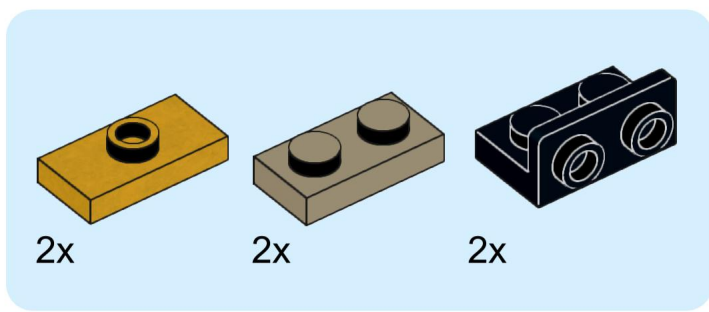

1x 1x 1x 2x

This block contains a parts list for step 160. It features four items: a white axle pin (1x), a grey axle pin (1x), a grey Technic disc (1x), and two black Technic axles (2x). The items are arranged horizontally with their respective quantities below them.

4x  2x 

1x

1x

This inset box shows two parts: a black Technic bush and a yellow Technic bush. Each part is accompanied by the quantity '1x'.

1x  1x 

2x  2x  2x 

2x  2x 

2x 2x 2x