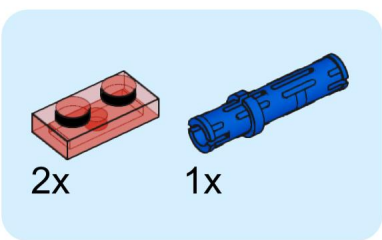

4x  4x 

3x      2x

2x  
2x  
1x  
1x

This block contains a parts list for step 30. It includes: 2x black pins, 2x grey 1x2 Technic axles, 1x red 1x4 Technic beam, and 1x black 1x4 Technic beam.

1x 2x 2x

This block contains three parts: a 1x4 grey plate with four studs, a 1x3 black Technic brick with three studs, and a 2x2 black Technic brick with four studs. Below each part is its quantity: '1x', '2x', and '2x' respectively.

2x

2x

2x

1x 3x

2x  1x 

This block contains a parts list for step 38. It features a small gear icon followed by the quantity '2x' and a long axle icon followed by the quantity '1x'. The entire list is enclosed in a light blue rectangular background.

2x  
1x  
1x

This block contains three items: two black pins, one red 1x3 Technic brick with two black pins inserted, and one black 1x3 Technic axle with two holes.

2x

8x

2x

1x

2x 2x 2x

2x      2x