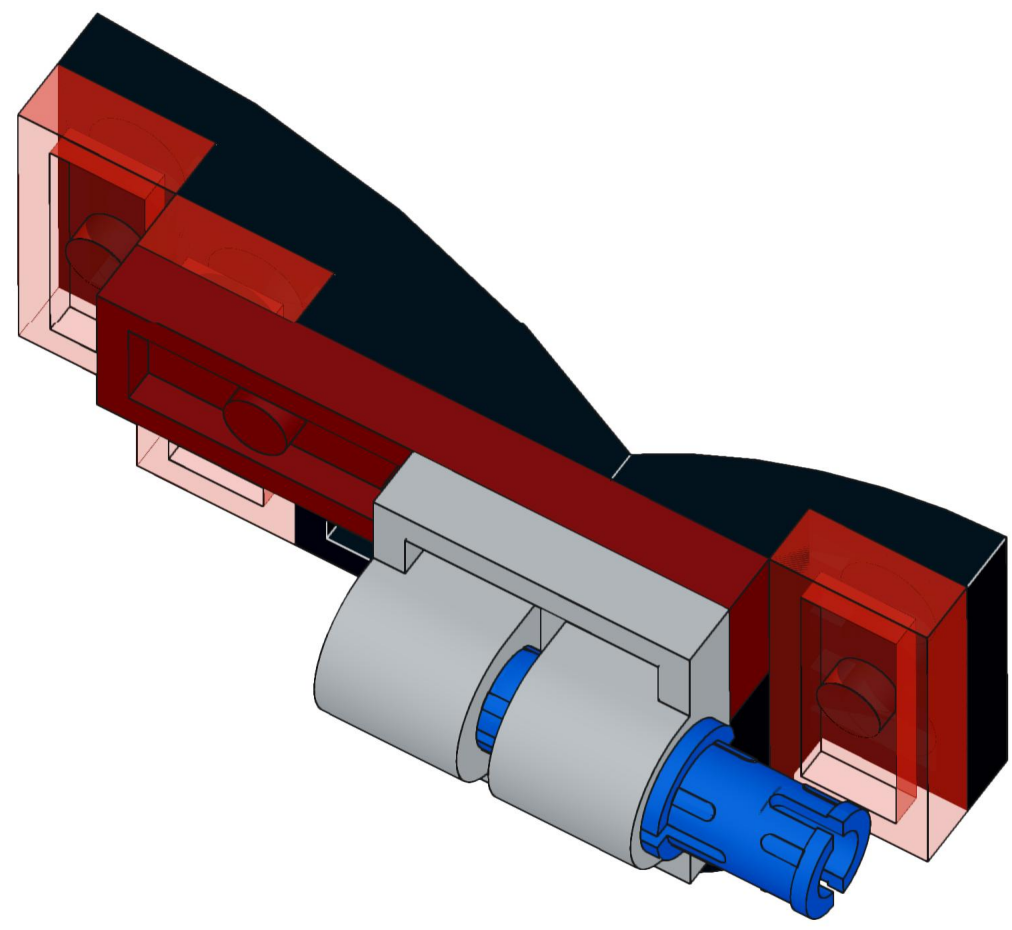

4x  4x 

3x      2x

2x  
2x  
1x  
1x

This block contains a parts list for step 30. It includes: 2x black pins, 2x grey 1x2 Technic axles, 1x red 1x4 Technic beam, and 1x black 1x4 Technic beam.

1x 2x 2x

This block contains three parts: a 1x4 grey plate with four studs, a 1x3 black Technic brick with three studs, and a 2x2 black Technic brick with four studs. Below each part is its quantity: '1x', '2x', and '2x' respectively.

2x

2x

2x

1x 3x

2x  1x 

This block contains a parts list for step 38. It features a small gear icon followed by the quantity '2x' and a long axle icon followed by the quantity '1x'. The entire list is enclosed in a light blue rectangular background.

2x  
1x  
1x

This block contains three items: two black pins, one red 1x3 Technic brick with two black pins inserted, and one black 1x3 Technic axle with two holes.

2x

8x

2x

1x

2x 2x 2x

2x      2x