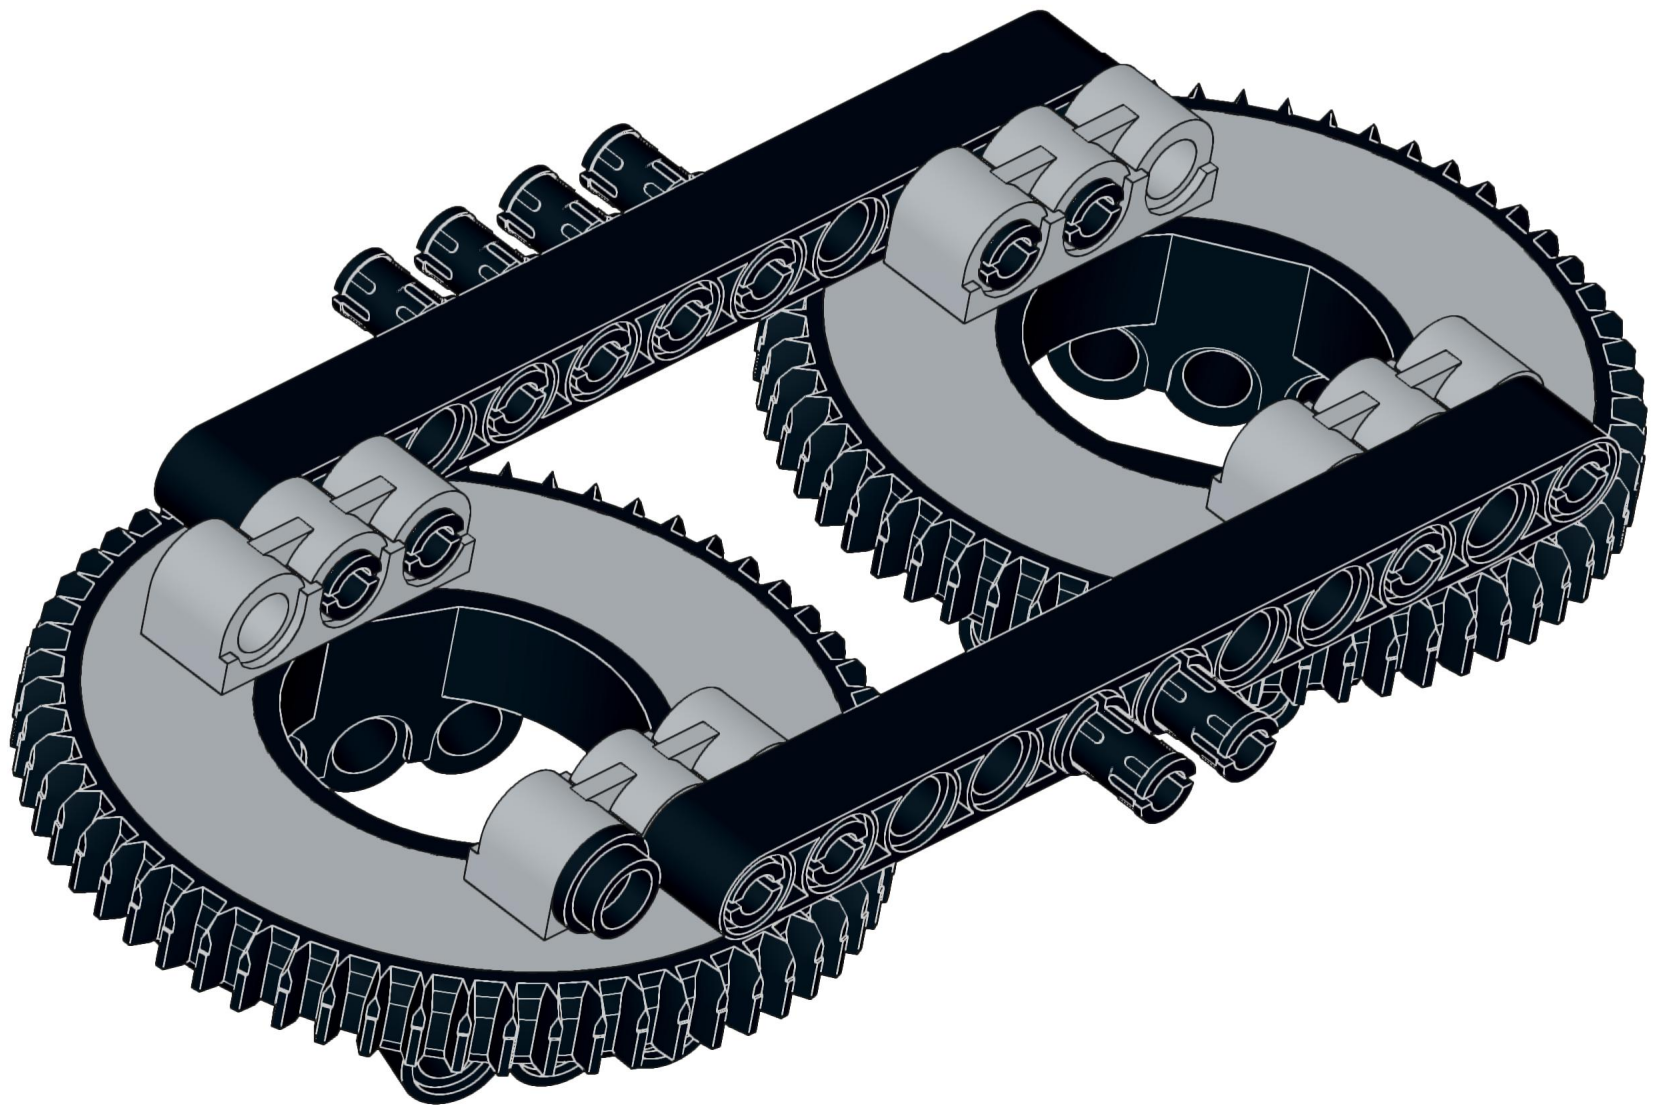

4x  4x 

3x      2x

2x  
2x  
1x  
1x

This block contains a parts list for step 30. It includes: 2x black pins, 2x grey 1x2 Technic axles, 1x red 1x4 Technic beam, and 1x black 1x4 Technic beam.

1x 2x 2x

This block contains three parts: a 1x4 grey plate with four studs, a 1x3 black Technic brick with three studs, and a 2x2 black Technic brick with four studs. Below each part is its quantity: '1x', '2x', and '2x' respectively.

2x

2x

2x

1x 3x

2x  1x 

This block contains a parts list for step 38. It features a small gear icon followed by the quantity '2x' and a long axle icon followed by the quantity '1x'. The entire list is enclosed in a light blue rectangular background.

2x  
1x  
1x

This block contains three items: two black pins, one red 1x3 Technic brick with two black pins inserted, and one black 1x3 Technic axle with two holes.

2x

8x

2x

1x

2x 2x 2x

2x      2x