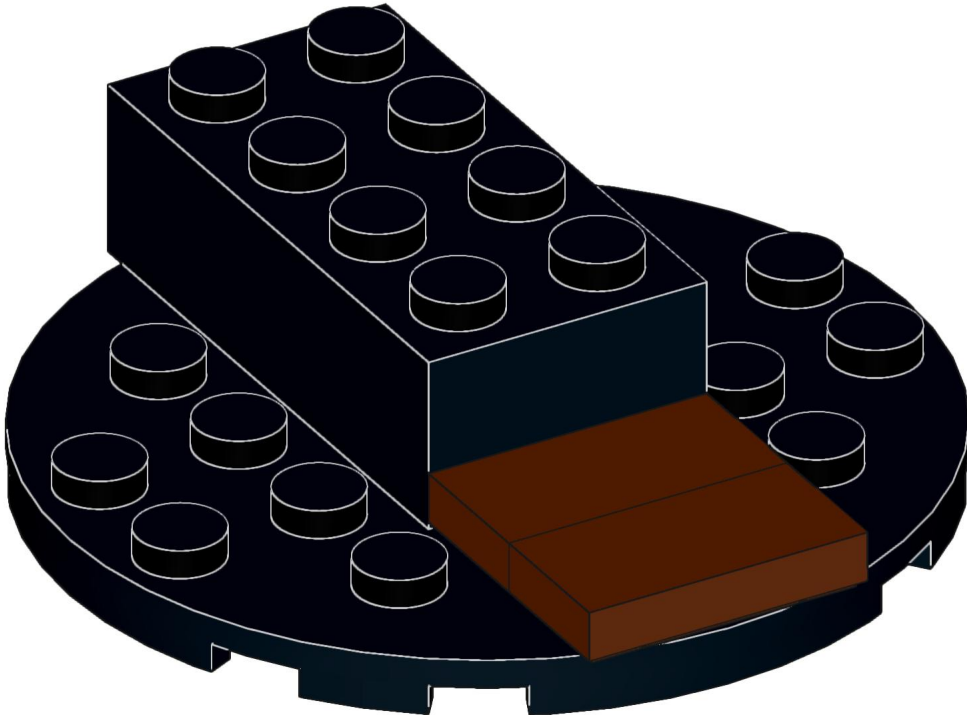

4x  4x 

3x      2x

2x  
2x  
1x  
1x

This block contains a parts list for step 30. It includes: 2x black pins, 2x grey 1x2 Technic axles, 1x red 1x4 Technic beam, and 1x black 1x4 Technic beam.

1x 2x 2x

This block contains three parts: a 1x4 grey plate with four studs, a 1x3 black Technic brick with three studs, and a 2x2 black Technic brick with four studs. Below each part is its quantity: '1x', '2x', and '2x' respectively.

1x 1x 1x 2x

This block contains a parts list for step 160. It features four items: a white axle pin (1x), a grey axle pin (1x), a grey Technic disc (1x), and two black Technic axles (2x). The items are arranged horizontally with their respective quantities below them.

- 1x [Grey Technic Pin]
- 1x [White Technic Pin]
- 1x [Grey Technic Pin]
- 1x [Yellow Technic Beam]
- 1x [Grey Technic Plate]

1x

1x

164

165

166

- 1x 
- 1x 
- 2x 
- 1x 

2x