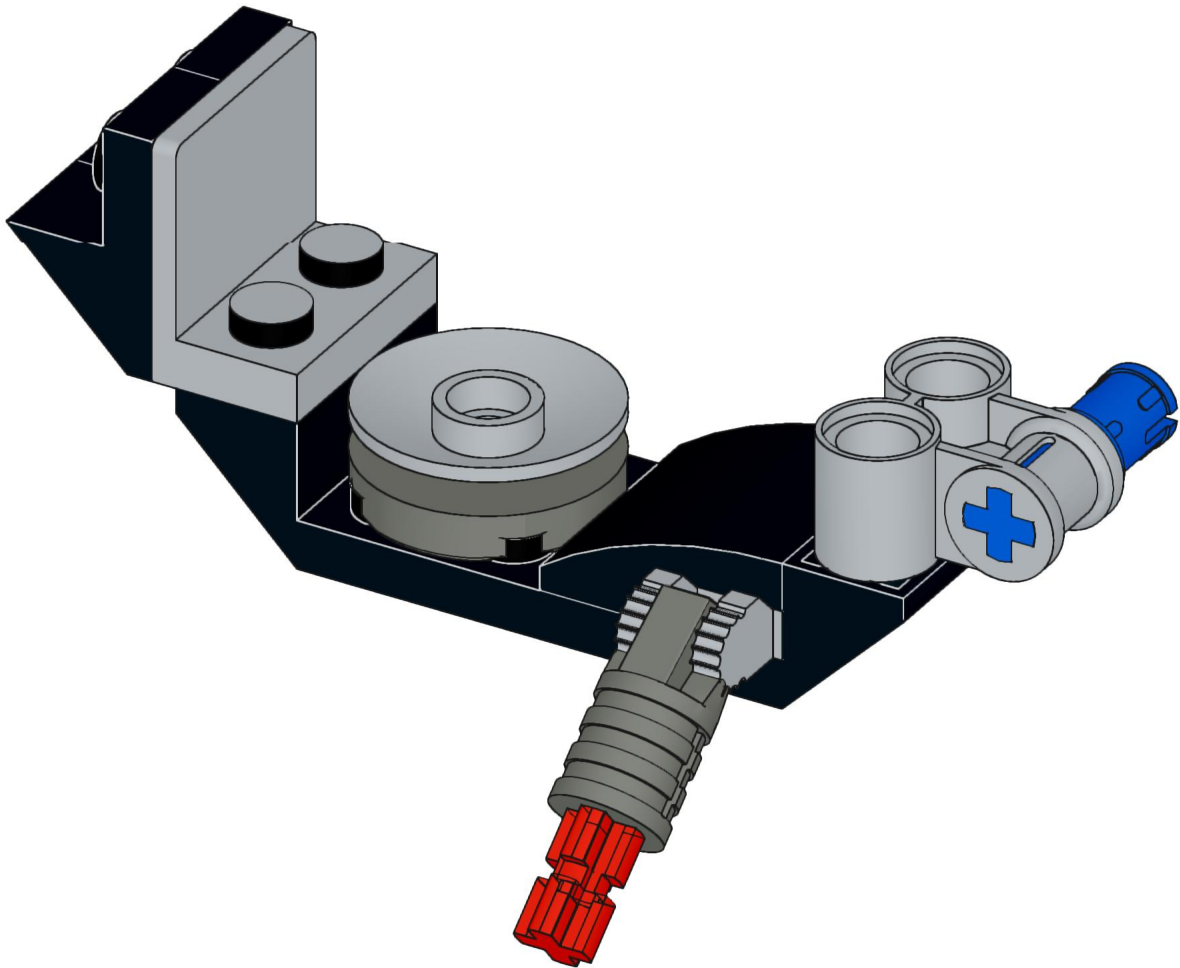

1x 1x 1x 2x

This block contains a parts list for step 160. It features four items: a white axle pin (1x), a grey axle pin (1x), a grey Technic disc (1x), and two black Technic axles (2x). The items are arranged horizontally with their respective quantities below them.

- 1x [Grey Technic Pin]
- 1x [White Technic Pin]
- 1x [Grey Technic Pin]
- 1x [Yellow Technic Beam]
- 1x [Grey Technic Plate]

1x

1x

164

165

166

- 1x 
- 1x 
- 2x 
- 1x 

2x