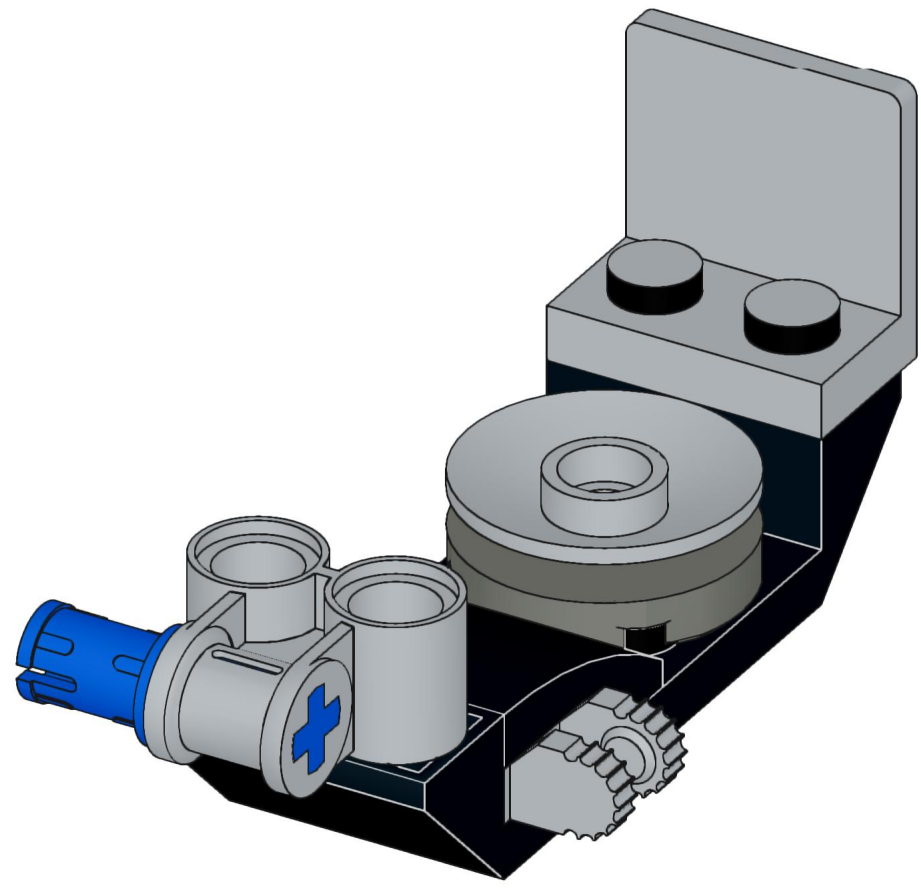

1x 1x 1x 2x

This block contains a parts list for step 160. It features four items: a white axle pin (1x), a grey axle pin (1x), a grey Technic disc (1x), and two black Technic axles (2x). The items are arranged horizontally with their respective quantities below them.

- 1x [Grey Technic Pin]
- 1x [White Technic Pin]
- 1x [Grey Technic Pin]
- 1x [Yellow Technic Beam]
- 1x [Grey Technic Plate]

1x

1x

164

165

166

- 1x 
- 1x 
- 2x 
- 1x 

2x