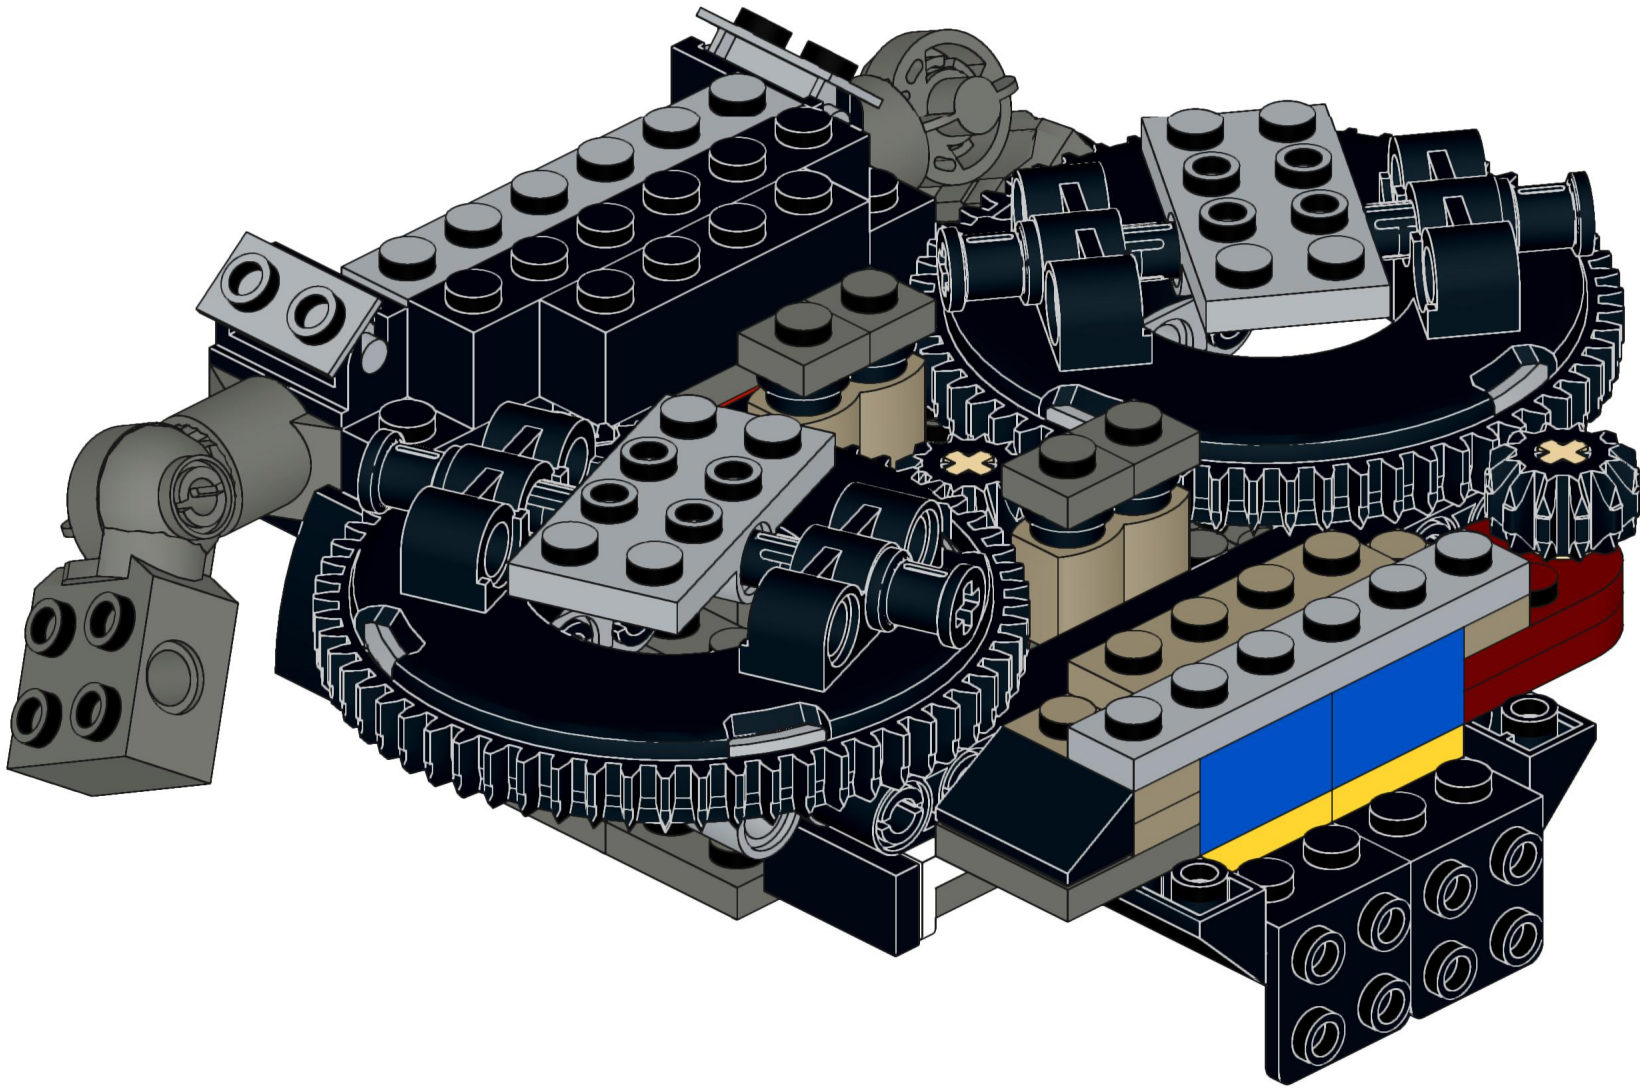

4x  4x 

3x      2x

2x  
2x  
1x  
1x

This block contains a parts list for step 30. It includes: 2x black pins, 2x grey 1x2 Technic axles, 1x red 1x4 Technic beam, and 1x black 1x4 Technic beam.

1x 2x 2x

This block contains three parts: a 1x4 grey plate with four studs, a 1x3 black Technic brick with three studs, and a 2x2 black Technic brick with four studs. Below each part is its quantity: '1x', '2x', and '2x' respectively.

2x

2x

2x

1x 3x

2x  1x 

This block contains a parts list for step 38. It features a small gear icon followed by the quantity '2x' and a long axle icon followed by the quantity '1x'. The entire list is enclosed in a light blue rectangular background.

2x  
1x  
1x

This block contains three items: two black pins, one red 1x3 Technic brick with two black pins inserted, and one black 1x3 Technic axle with two holes.

2x

8x

2x

1x

2x 2x 2x

2x      2x