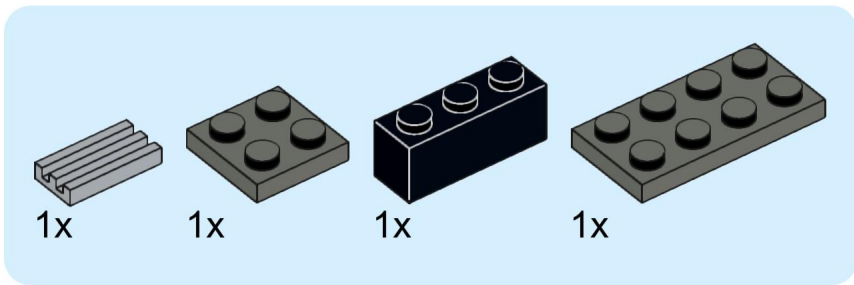

1x 1x 1x

This inset box lists the parts required for step 199. It contains three items: a brown 1x2 brick, a red 1x4 brick, and a red 1x6 brick. Each item is accompanied by the quantity '1x'.

3x 2x 3x

This inset box shows the parts required for step 224: three red 1x2 Technic bricks, two grey 1x2 Technic Technic connectors, and three grey Technic pins. The quantities are indicated as 3x, 2x, and 3x respectively.