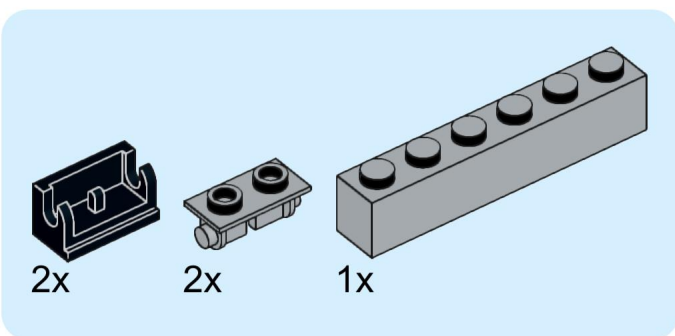

4x  4x 

3x      2x

2x  
2x  
1x  
1x

This block contains a parts list for step 30. It includes: 2x black pins, 2x grey 1x2 Technic axles, 1x red 1x4 Technic beam, and 1x black 1x4 Technic beam.

1x 2x 2x

This block contains three parts: a 1x4 grey plate with four studs, a 1x3 black Technic brick with three studs, and a 2x2 black Technic brick with four studs. Below each part is its quantity: '1x', '2x', and '2x' respectively.

2x

2x

2x

1x 3x

2x  1x 

This block contains a parts list for step 38. It features a small gear icon followed by the quantity '2x' and a long axle icon followed by the quantity '1x'. The entire list is enclosed in a light blue rectangular background.

2x  
1x  
1x

This block contains three items: two black pins, one red 1x3 Technic brick with two black pins inserted, and one black 1x3 Technic axle with two holes.

2x

8x

2x

1x

2x 2x 2x

2x      2x