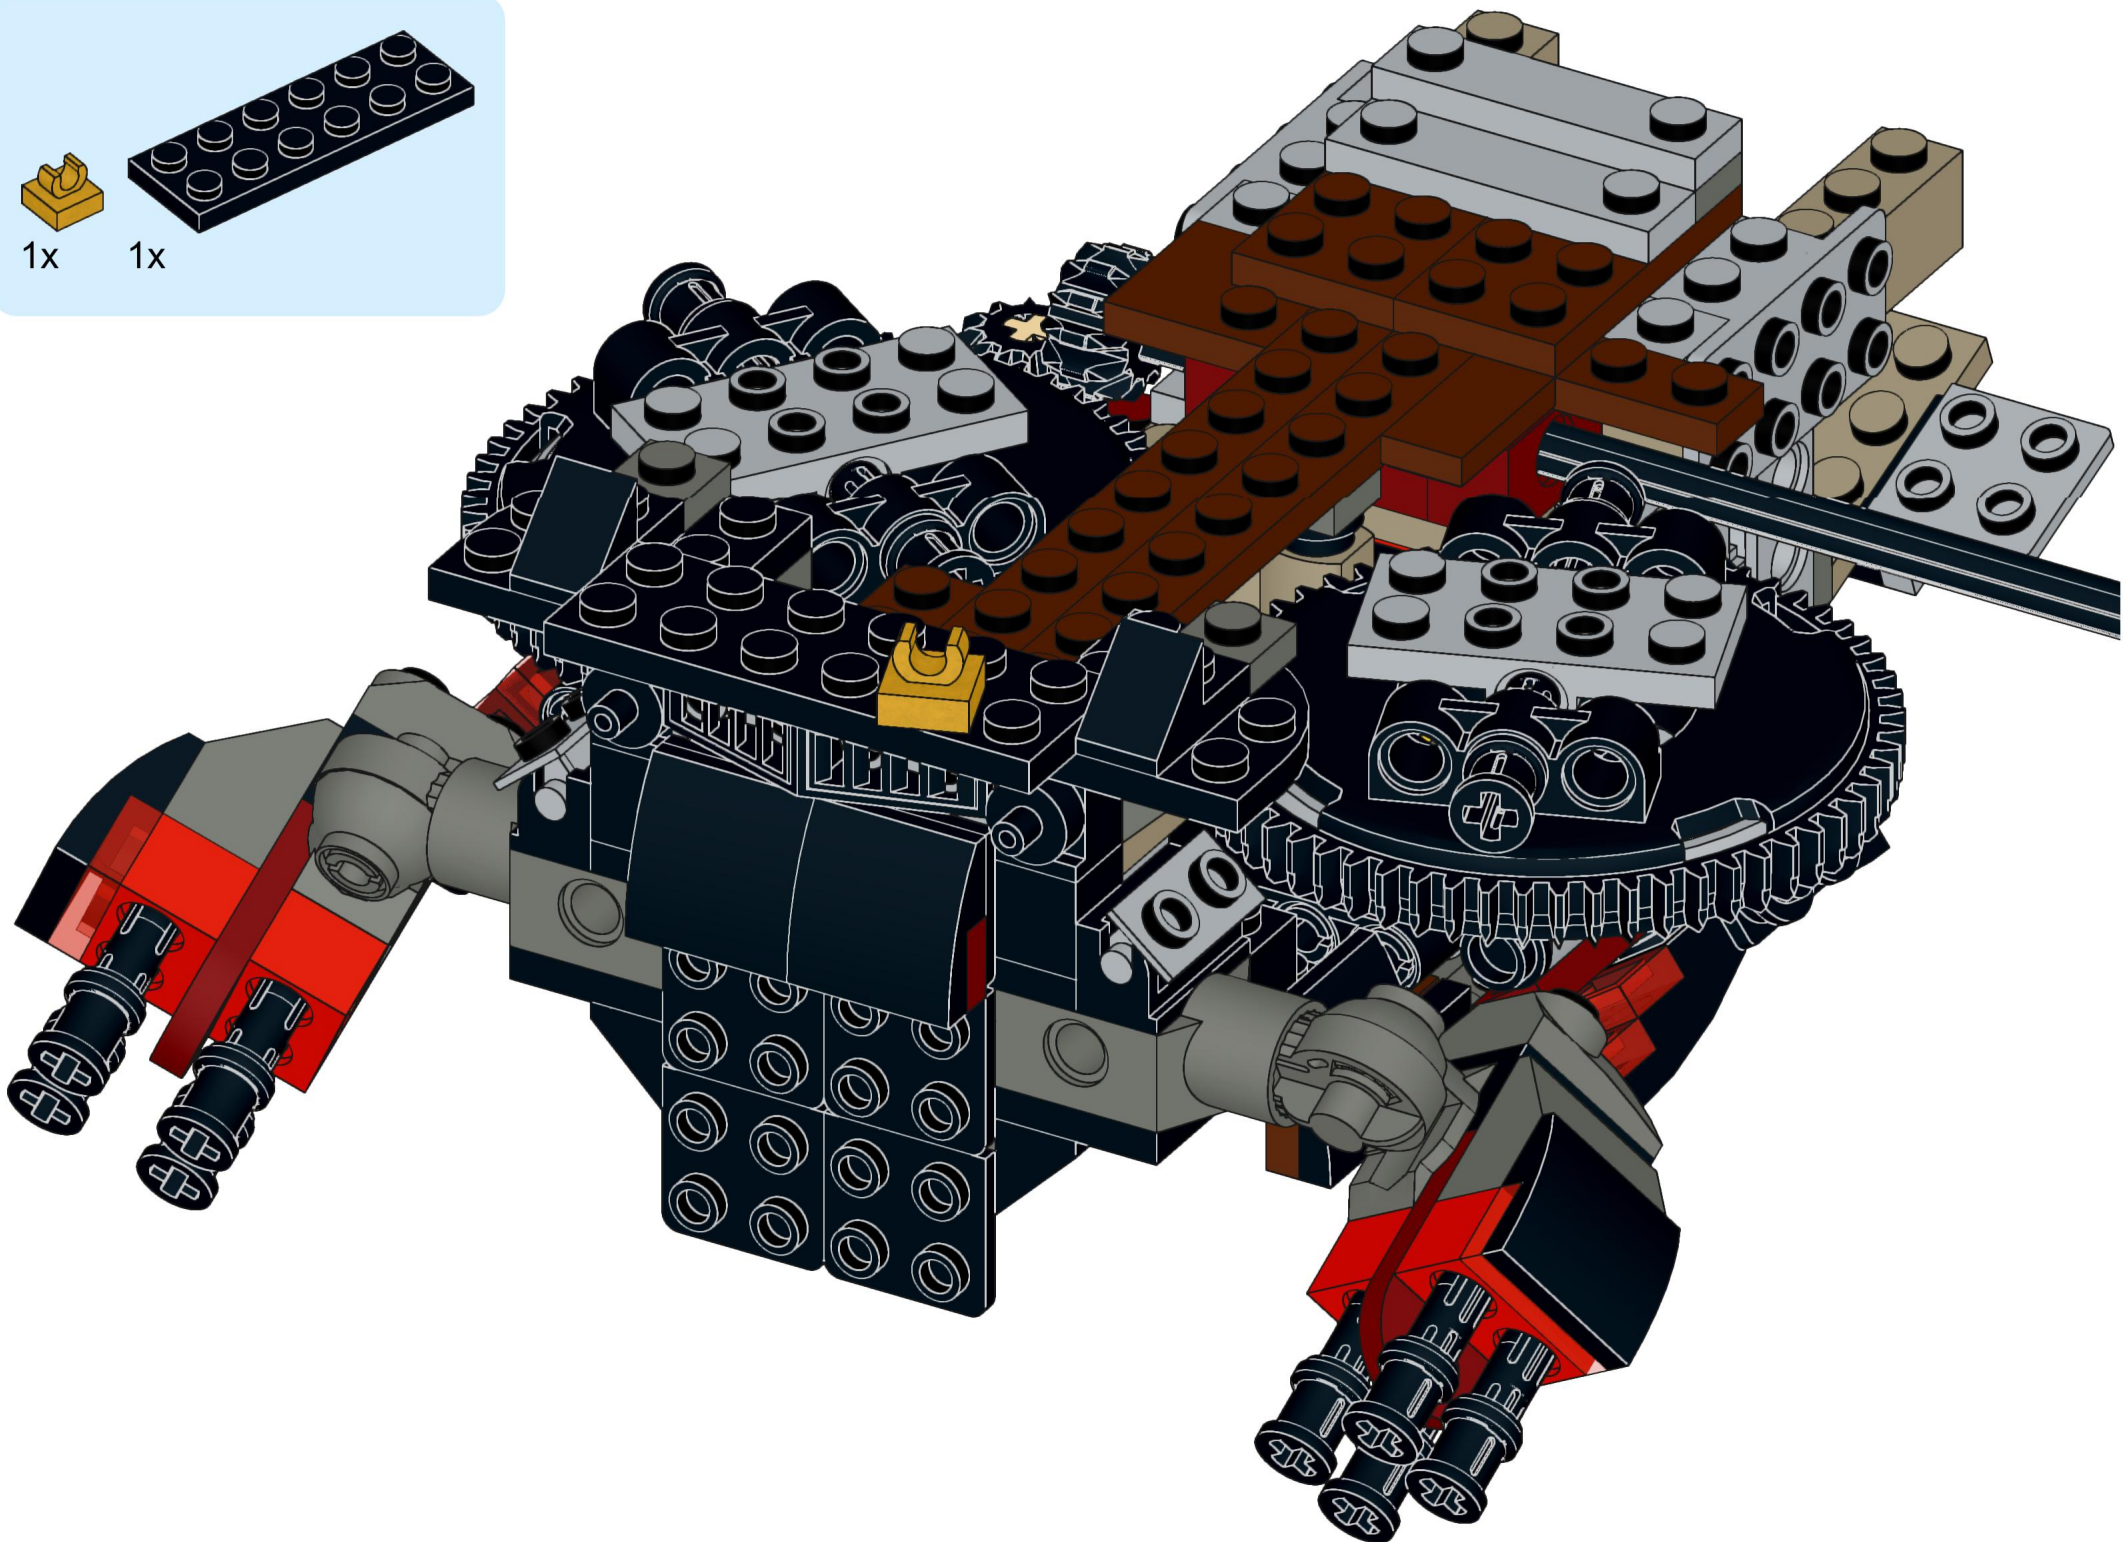

4x  4x 

3x      2x

2x  
2x  
1x  
1x

This block contains a parts list for step 30. It includes: 2x black pins, 2x grey 1x2 Technic axles, 1x red 1x4 Technic beam, and 1x black 1x4 Technic beam.

1x 2x 2x

This block contains three parts: a 1x4 grey plate with four studs, a 1x3 black Technic brick with three studs, and a 2x2 black Technic brick with four studs. Below each part is its quantity: '1x', '2x', and '2x' respectively.

2x

2x

2x

1x 3x

2x  1x 

This block contains a parts list for step 38. It features a small gear icon followed by the quantity '2x' and a long axle icon followed by the quantity '1x'. The entire list is enclosed in a light blue rectangular background.

2x  
1x  
1x

This block contains three items: two black pins, one red 1x3 Technic brick with two black pins inserted, and one black 1x3 Technic axle with two holes.

2x

8x

2x

1x

2x 2x 2x

2x      2x

2x [1x1 grey brick with hole]   2x [1x2 dark blue wedge]   2x [1x4 dark blue plate with 8 holes]

1x 1x

- 1x [Small black bush]
- 1x [Black bush with a small protrusion]
- 1x [Black bush with a wider top]
- 1x [Black axle pin with a cross-shaped end]