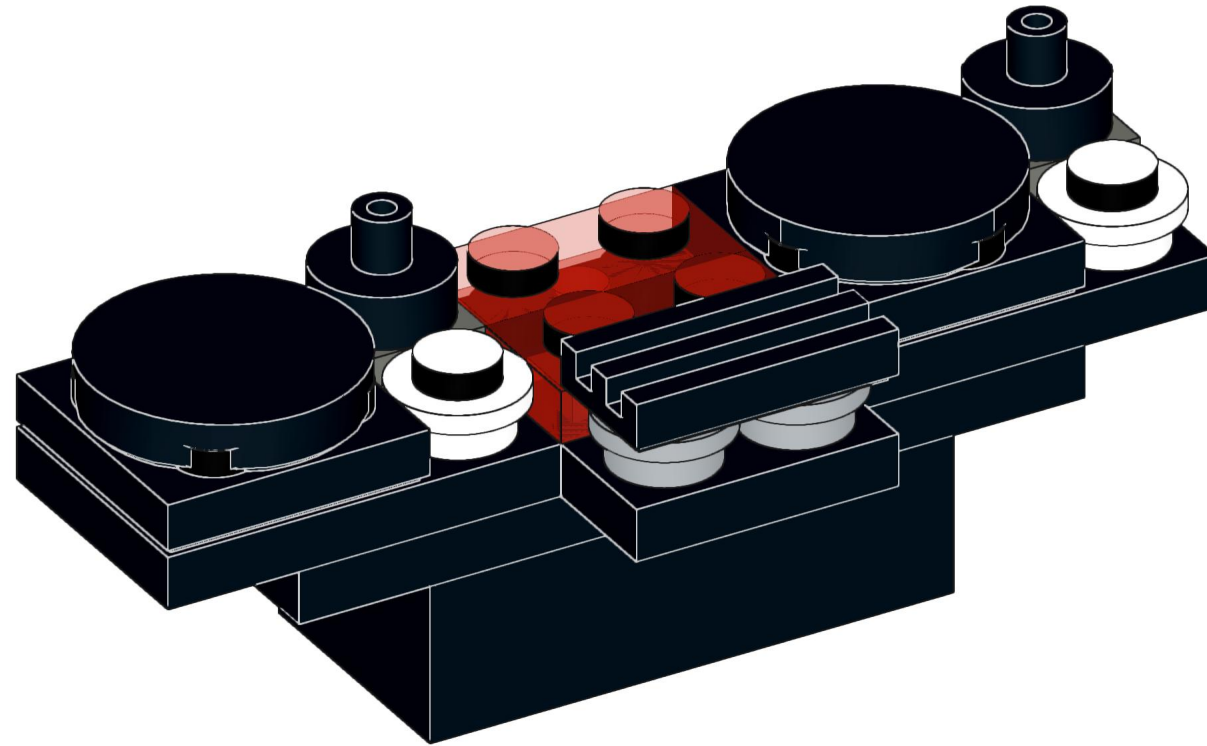

1x 1x 1x

This inset box lists the parts required for step 199. It contains three items: a brown 1x2 brick, a red 1x4 brick, and a red 1x6 brick. Each item is accompanied by the quantity '1x'.

3x 2x 3x

This inset box shows the parts required for step 224: three red 1x2 Technic bricks, two grey 1x2 Technic Technic connectors, and three grey Technic pins. The quantities are indicated as 3x, 2x, and 3x respectively.