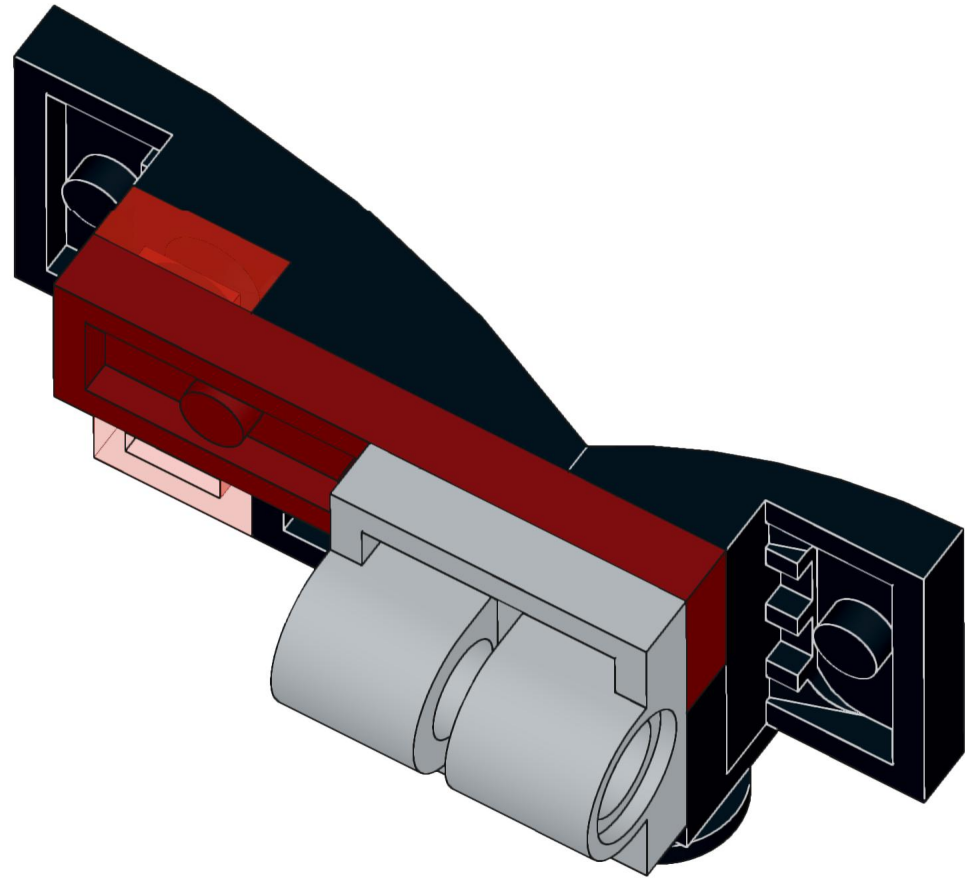

4x  4x 

3x      2x

2x  
2x  
1x  
1x

This block contains a parts list for step 30. It includes: 2x black pins, 2x grey 1x2 Technic axles, 1x red 1x4 Technic beam, and 1x black 1x4 Technic beam.

1x 2x 2x

This block contains three parts: a 1x4 grey plate with four studs, a 1x3 black Technic brick with three studs, and a 2x2 black Technic brick with four studs. Below each part is its quantity: '1x', '2x', and '2x' respectively.

2x

2x

2x

1x 3x

2x  1x 

This block contains a parts list for step 38. It features a small gear icon followed by the quantity '2x' and a long axle icon followed by the quantity '1x'. The entire list is enclosed in a light blue rectangular background.

2x  
1x  
1x

This block contains three items: two black pins, one red 1x3 Technic brick with two black pins inserted, and one black 1x3 Technic axle with two holes.

2x

8x

2x

1x

2x 2x 2x

2x      2x