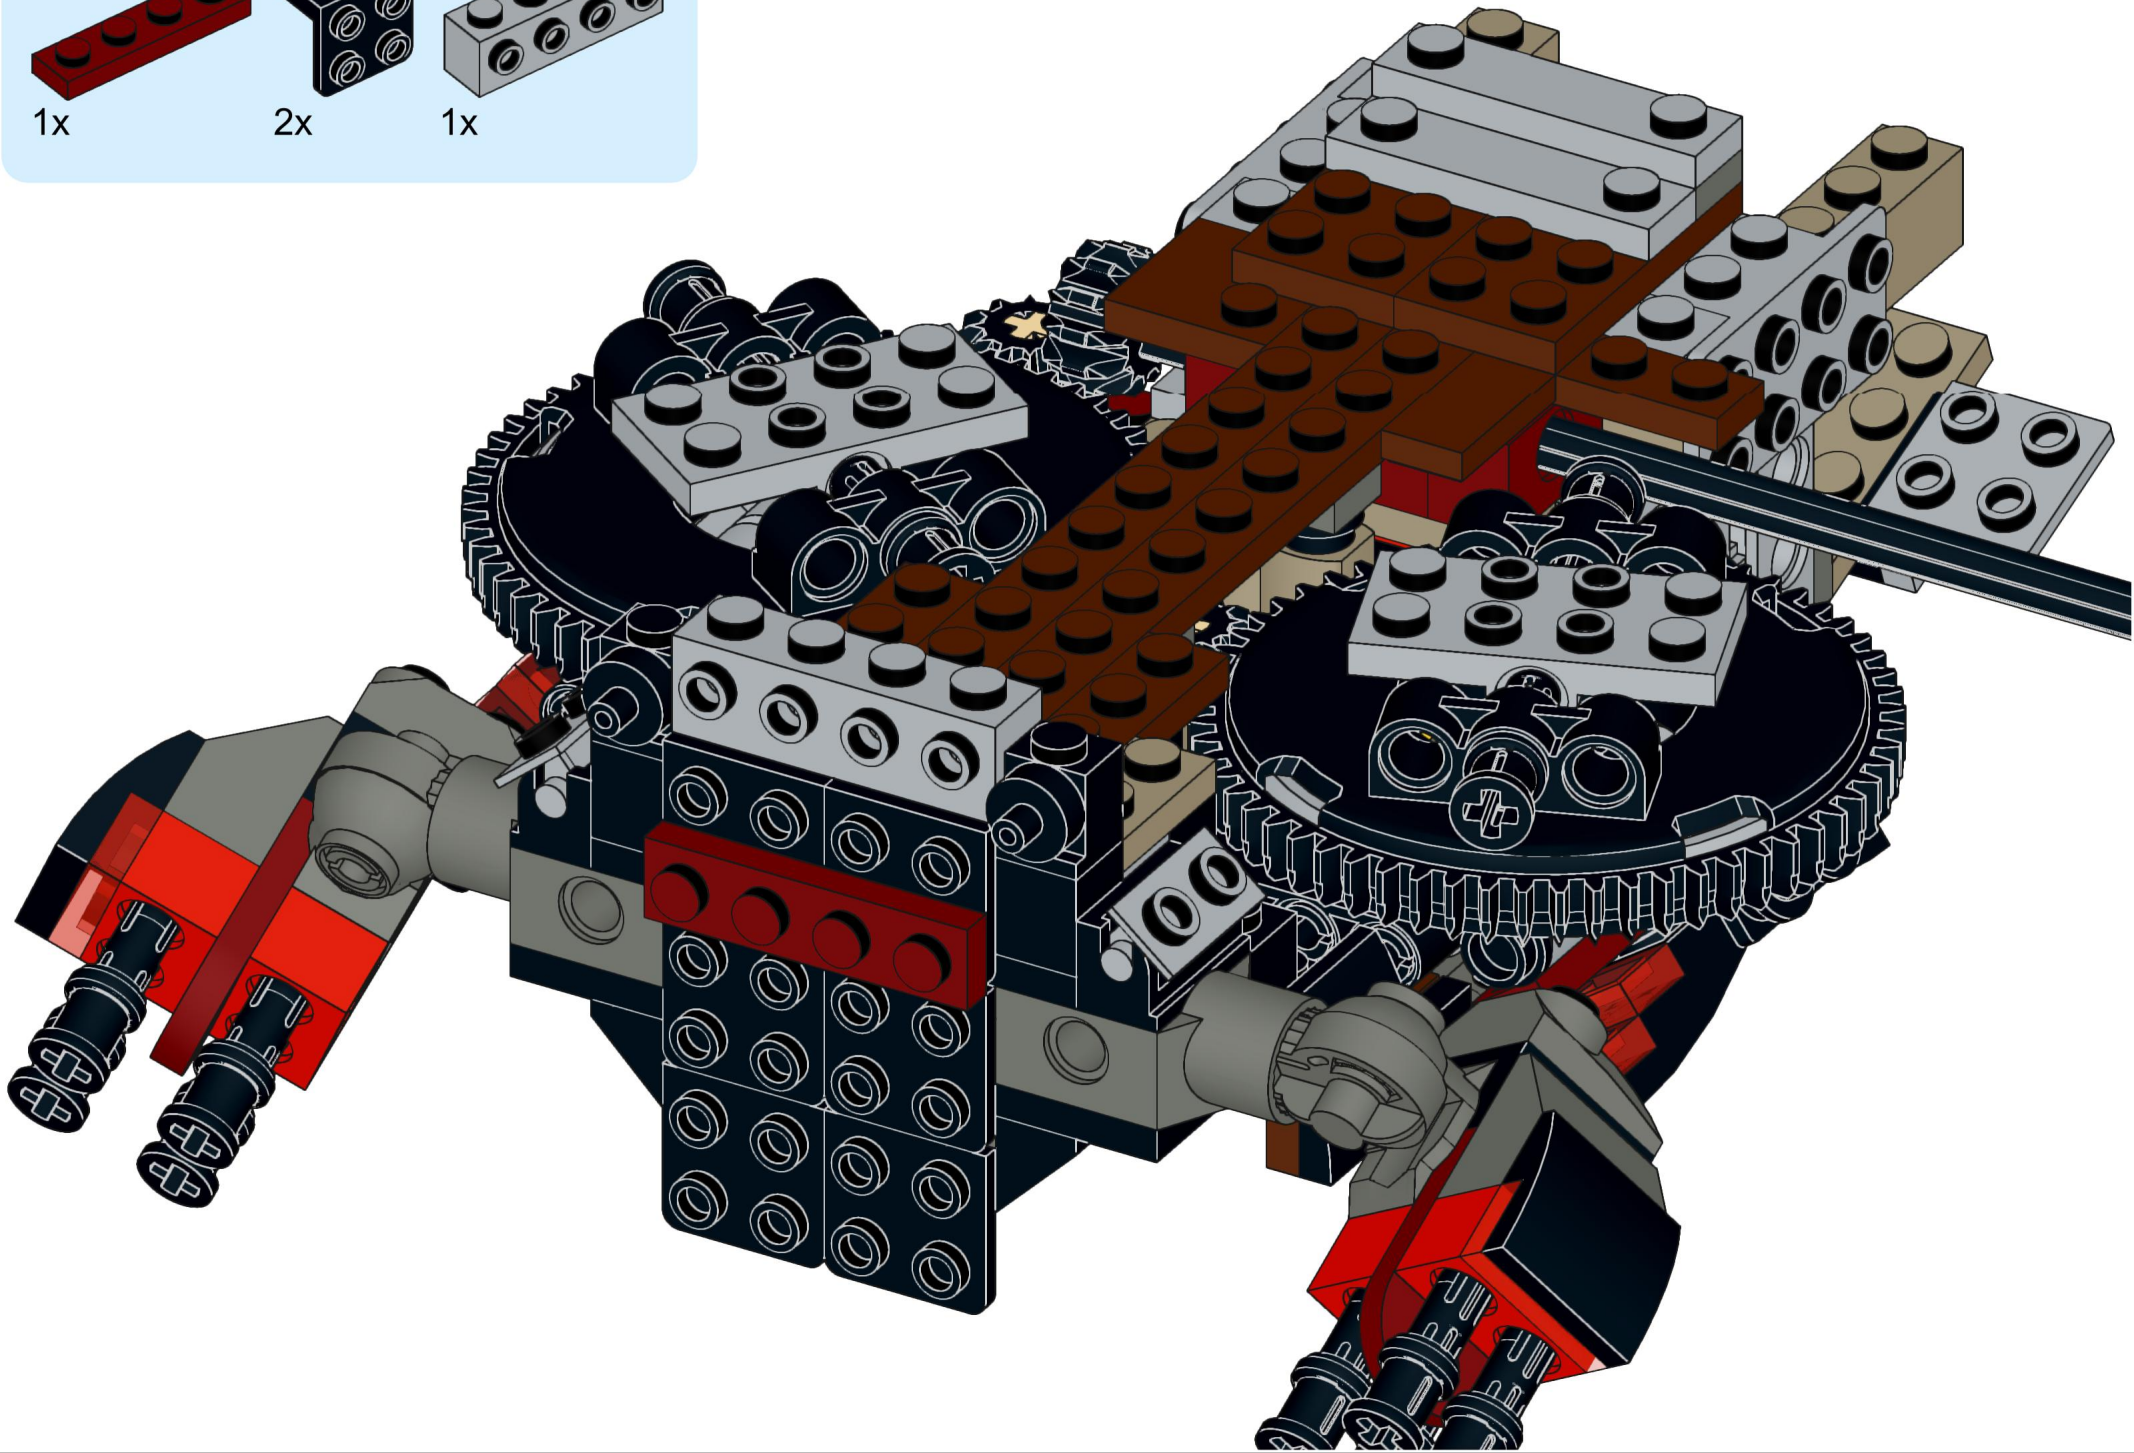

4x  4x 

3x      2x

2x  
2x  
1x  
1x

This block contains a parts list for step 30. It includes: 2x black pins, 2x grey 1x2 Technic axles, 1x red 1x4 Technic beam, and 1x black 1x4 Technic beam.

1x 2x 2x

This block contains three parts: a 1x4 grey plate with four studs, a 1x3 black Technic brick with three studs, and a 2x2 black Technic brick with four studs. Below each part is its quantity: '1x', '2x', and '2x' respectively.

2x

2x

2x

1x 3x

2x  1x 

This block contains a parts list for step 38. It features a small gear icon followed by the quantity '2x' and a long axle icon followed by the quantity '1x'. The entire list is enclosed in a light blue rectangular background.

2x  
1x  
1x

This block contains three items: two black pins, one red 1x3 Technic brick with two black pins inserted, and one black 1x3 Technic axle with two holes.

2x

8x

2x

1x

2x 2x 2x

2x      2x

2x [1x1 grey brick with hole]   2x [1x2 dark blue wedge]   2x [1x4 dark blue plate with 8 holes]

1x 1x

- 1x [Small black bush]
- 1x [Black bush with a small protrusion]
- 1x [Black bush with a wider top]
- 1x [Black axle pin with a cross-shaped end]