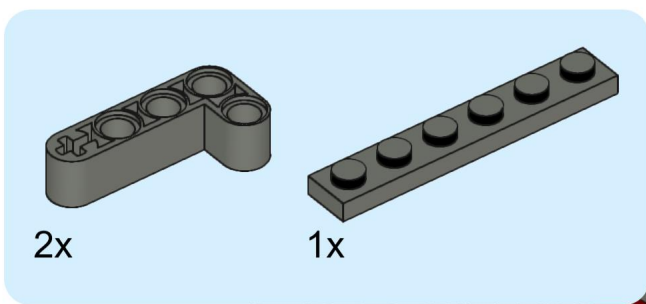

1x 1x 1x

This inset box lists the parts required for step 199. It contains three items: a brown 1x2 brick, a red 1x4 brick, and a red 1x6 brick. Each item is accompanied by the quantity '1x'.

3x 2x 3x

This inset box shows the parts required for step 224: three red 1x2 Technic bricks, two grey 1x2 Technic Technic connectors, and three grey Technic pins. The quantities are indicated as 3x, 2x, and 3x respectively.