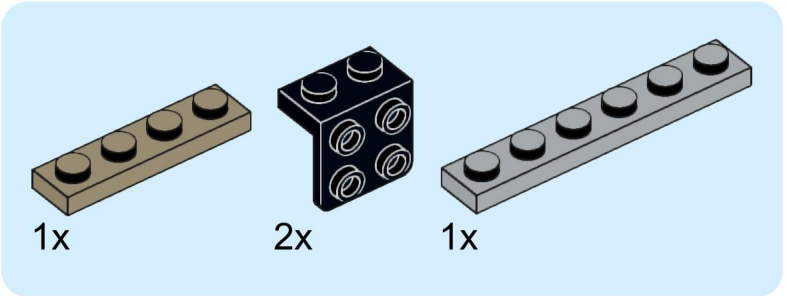

4x  4x 

3x      2x

2x  
2x  
1x  
1x

This block contains a parts list for step 30. It includes: 2x black pins, 2x grey 1x2 Technic axles, 1x red 1x4 Technic beam, and 1x black 1x4 Technic beam.

1x 2x 2x

This block contains three parts: a 1x4 grey plate with four studs, a 1x3 black Technic brick with three studs, and a 2x2 black Technic brick with four studs. Below each part is its quantity: '1x', '2x', and '2x' respectively.

2x

2x

2x

1x 3x

2x  1x 

This block contains a parts list for step 38. It features a small gear icon followed by the quantity '2x' and a long axle icon followed by the quantity '1x'. The entire list is enclosed in a light blue rectangular background.

2x  
1x  
1x

This block contains three items: two black pins, one red 1x3 Technic brick with two black pins inserted, and one black 1x3 Technic axle with two holes.

2x

8x

2x

1x

2x 2x 2x

2x      2x