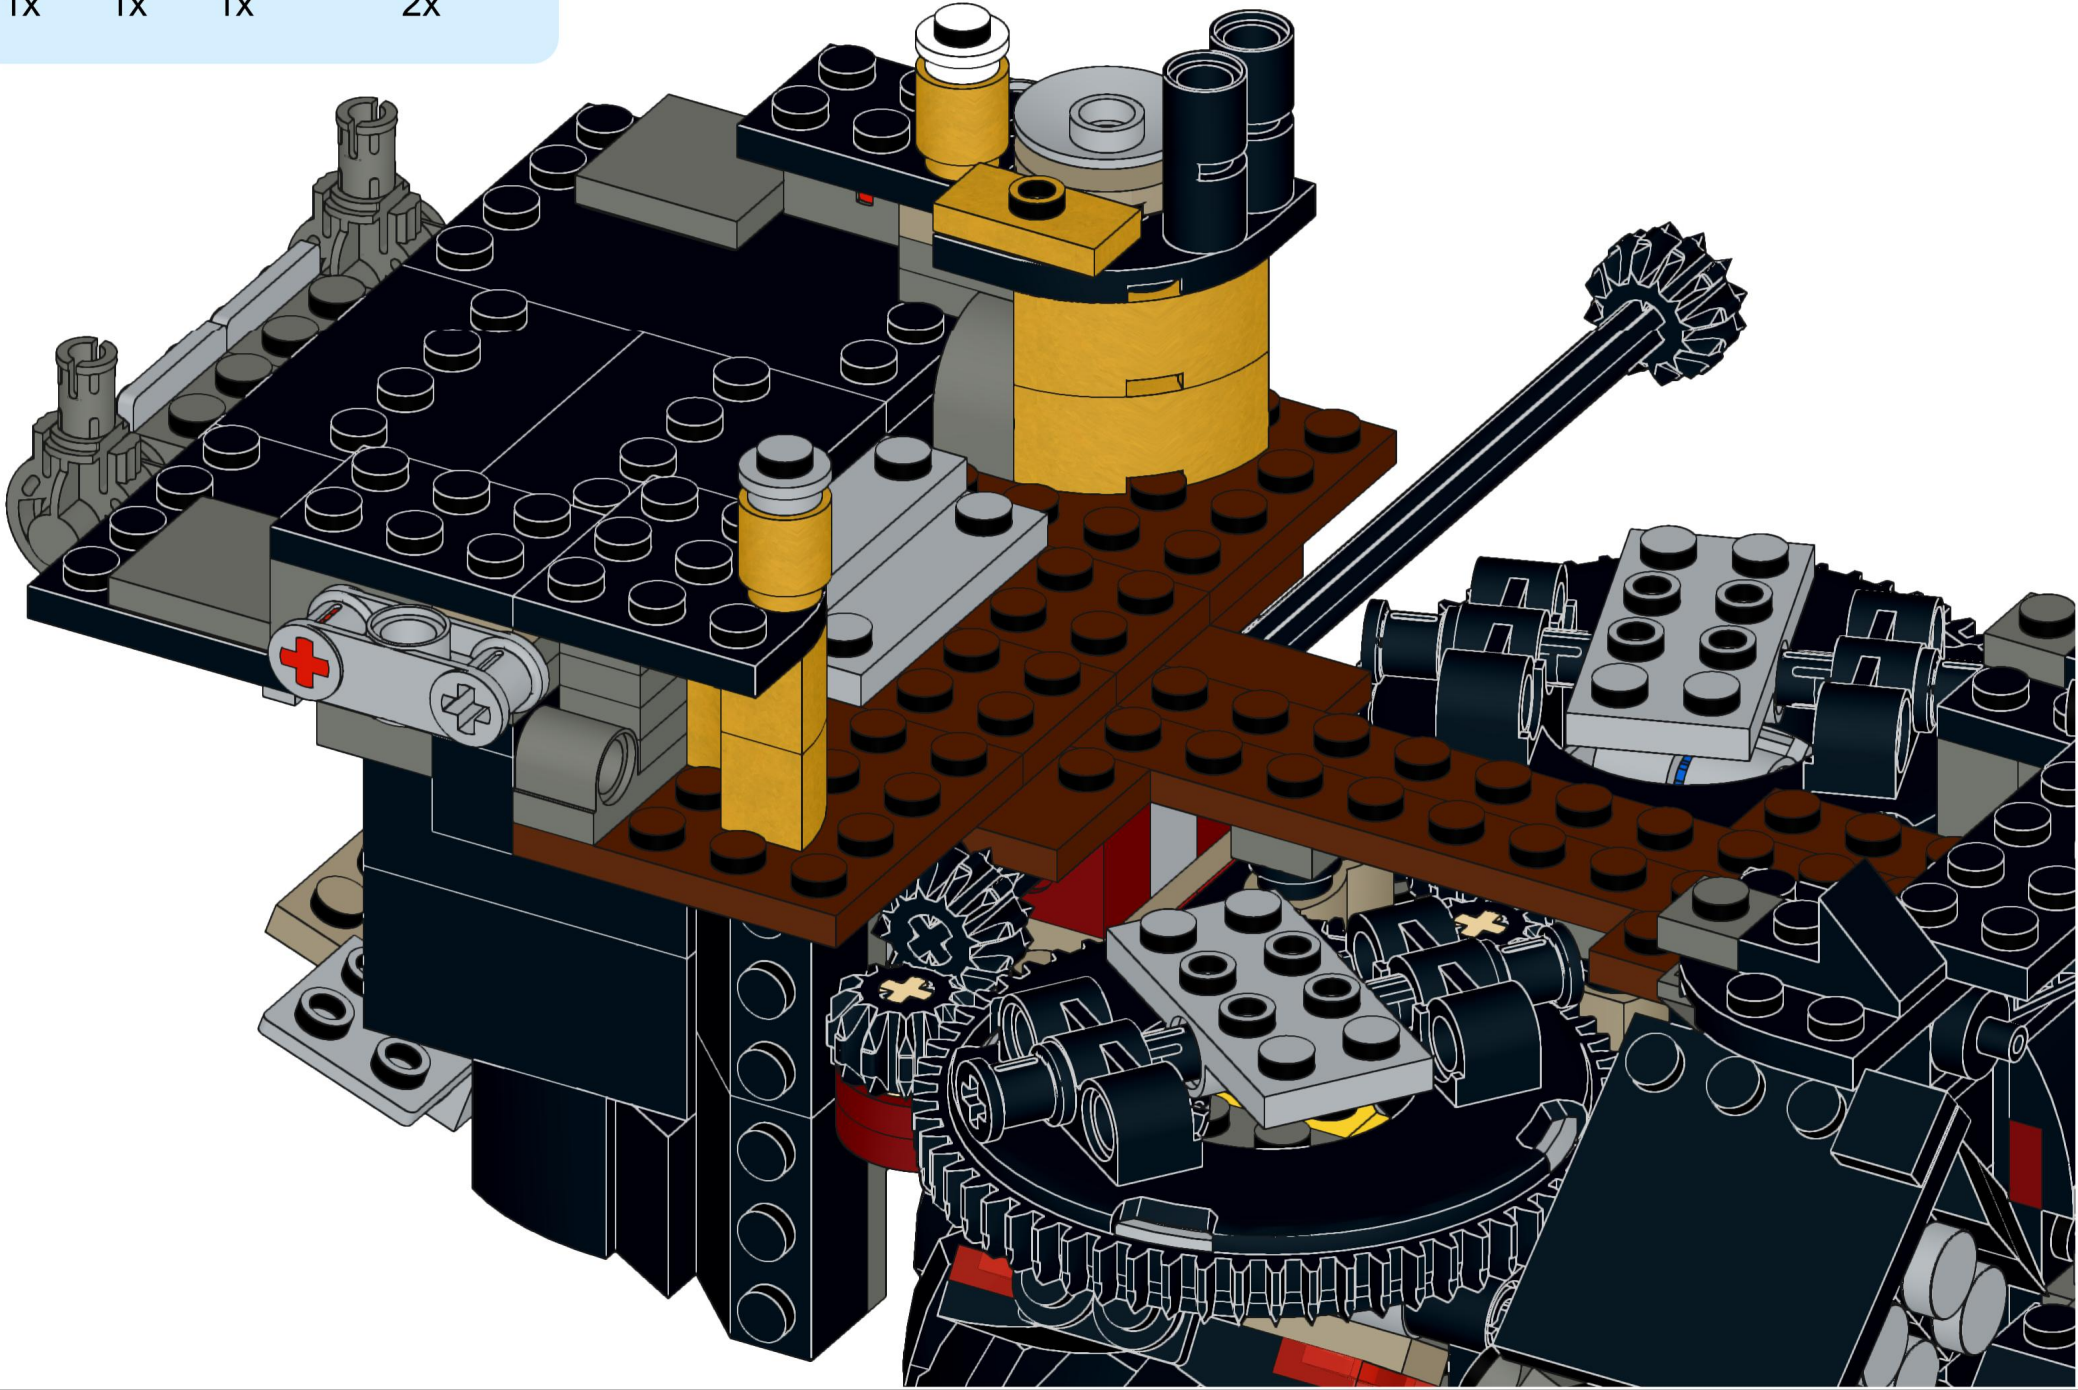

4x  4x 

3x      2x

2x  
2x  
1x  
1x

This block contains a parts list for step 30. It includes: 2x black pins, 2x grey 1x2 Technic axles, 1x red 1x4 Technic beam, and 1x black 1x4 Technic beam.

1x 2x 2x

This block contains three parts: a 1x4 grey plate with four studs, a 1x3 black Technic brick with three studs, and a 2x2 black Technic brick with four studs. Below each part is its quantity: '1x', '2x', and '2x' respectively.

2x

2x

2x

1x 3x

2x  1x 

This block contains a parts list for step 38. It features a small gear icon followed by the quantity '2x' and a long axle icon followed by the quantity '1x'. The entire list is enclosed in a light blue rectangular background.

1x 1x 1x 2x

This block contains a parts list for step 160. It features four items: a white axle pin (1x), a grey axle pin (1x), a grey Technic disc (1x), and two black Technic axles (2x). The items are arranged horizontally with their respective quantities below them.