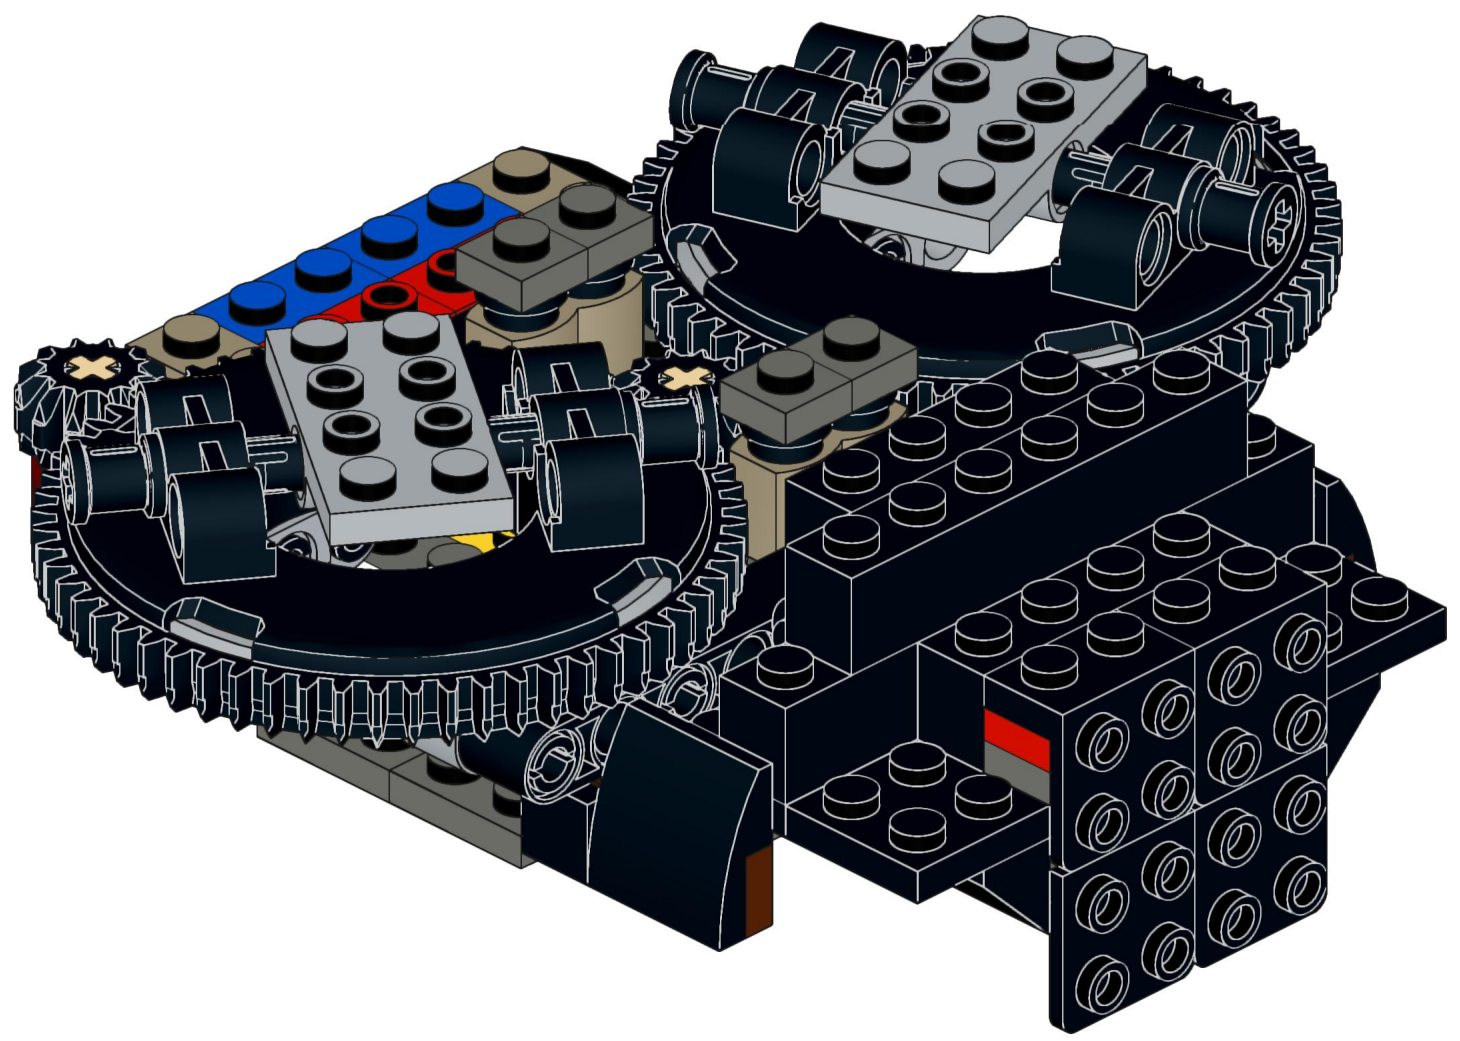

4x  4x 

3x      2x

2x  
2x  
1x  
1x

This block contains a parts list for step 30. It includes: 2x black pins, 2x grey 1x2 Technic axles, 1x red 1x4 Technic beam, and 1x black 1x4 Technic beam.

1x 2x 2x

This block contains three parts: a 1x4 grey plate with four studs, a 1x3 black Technic brick with three studs, and a 2x2 black Technic brick with four studs. Below each part is its quantity: '1x', '2x', and '2x' respectively.

2x

2x

2x

1x 3x

2x  1x 

This block contains a parts list for step 38. It features a small gear icon followed by the quantity '2x' and a long axle icon followed by the quantity '1x'. The entire list is enclosed in a light blue rectangular background.

2x  
1x  
1x

This block contains three items: two black pins, one red 1x3 Technic brick with two black pins inserted, and one black 1x3 Technic axle with two holes.

2x

8x

2x

1x

2x 2x 2x

2x      2x