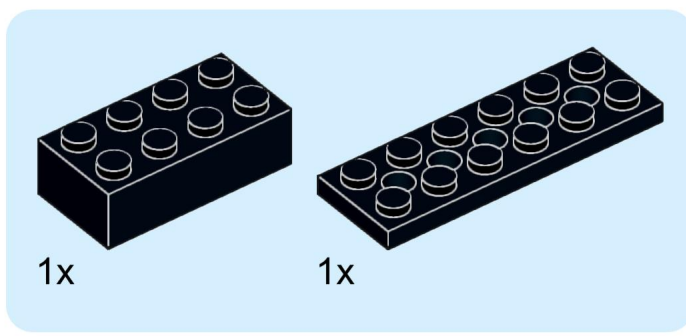

1x 1x 1x

This inset box lists the parts required for step 199. It contains three items: a brown 1x2 brick, a red 1x4 brick, and a red 1x6 brick. Each item is accompanied by the quantity '1x'.

3x 2x 3x

This inset box shows the parts required for step 224: three red 1x2 Technic bricks, two grey 1x2 Technic Technic connectors, and three grey Technic pins. The quantities are indicated as 3x, 2x, and 3x respectively.