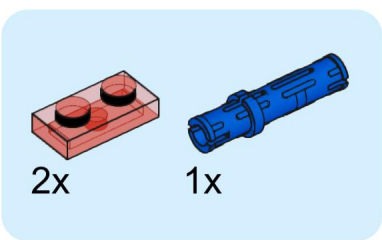

4x  4x 

3x      2x

2x  
2x  
1x  
1x

This block contains a parts list for step 30. It includes: 2x black pins, 2x grey 1x2 Technic axles, 1x red 1x4 Technic beam, and 1x black 1x4 Technic beam.

1x 2x 2x

This block contains three parts: a 1x4 grey plate with four studs, a 1x3 black Technic brick with three studs, and a 2x2 black Technic brick with four studs. Below each part is its quantity: '1x', '2x', and '2x' respectively.

2x

2x

2x

1x 3x

2x  1x 

This block contains a parts list for step 38. It features a small gear icon followed by the quantity '2x' and a long axle icon followed by the quantity '1x'. The entire list is enclosed in a light blue rectangular background.

2x  
1x  
1x

This block contains three items: two black pins, one red 1x3 Technic brick with two black pins inserted, and one black 1x3 Technic axle with two holes.

2x

8x

2x

1x

2x 2x 2x

2x      2x