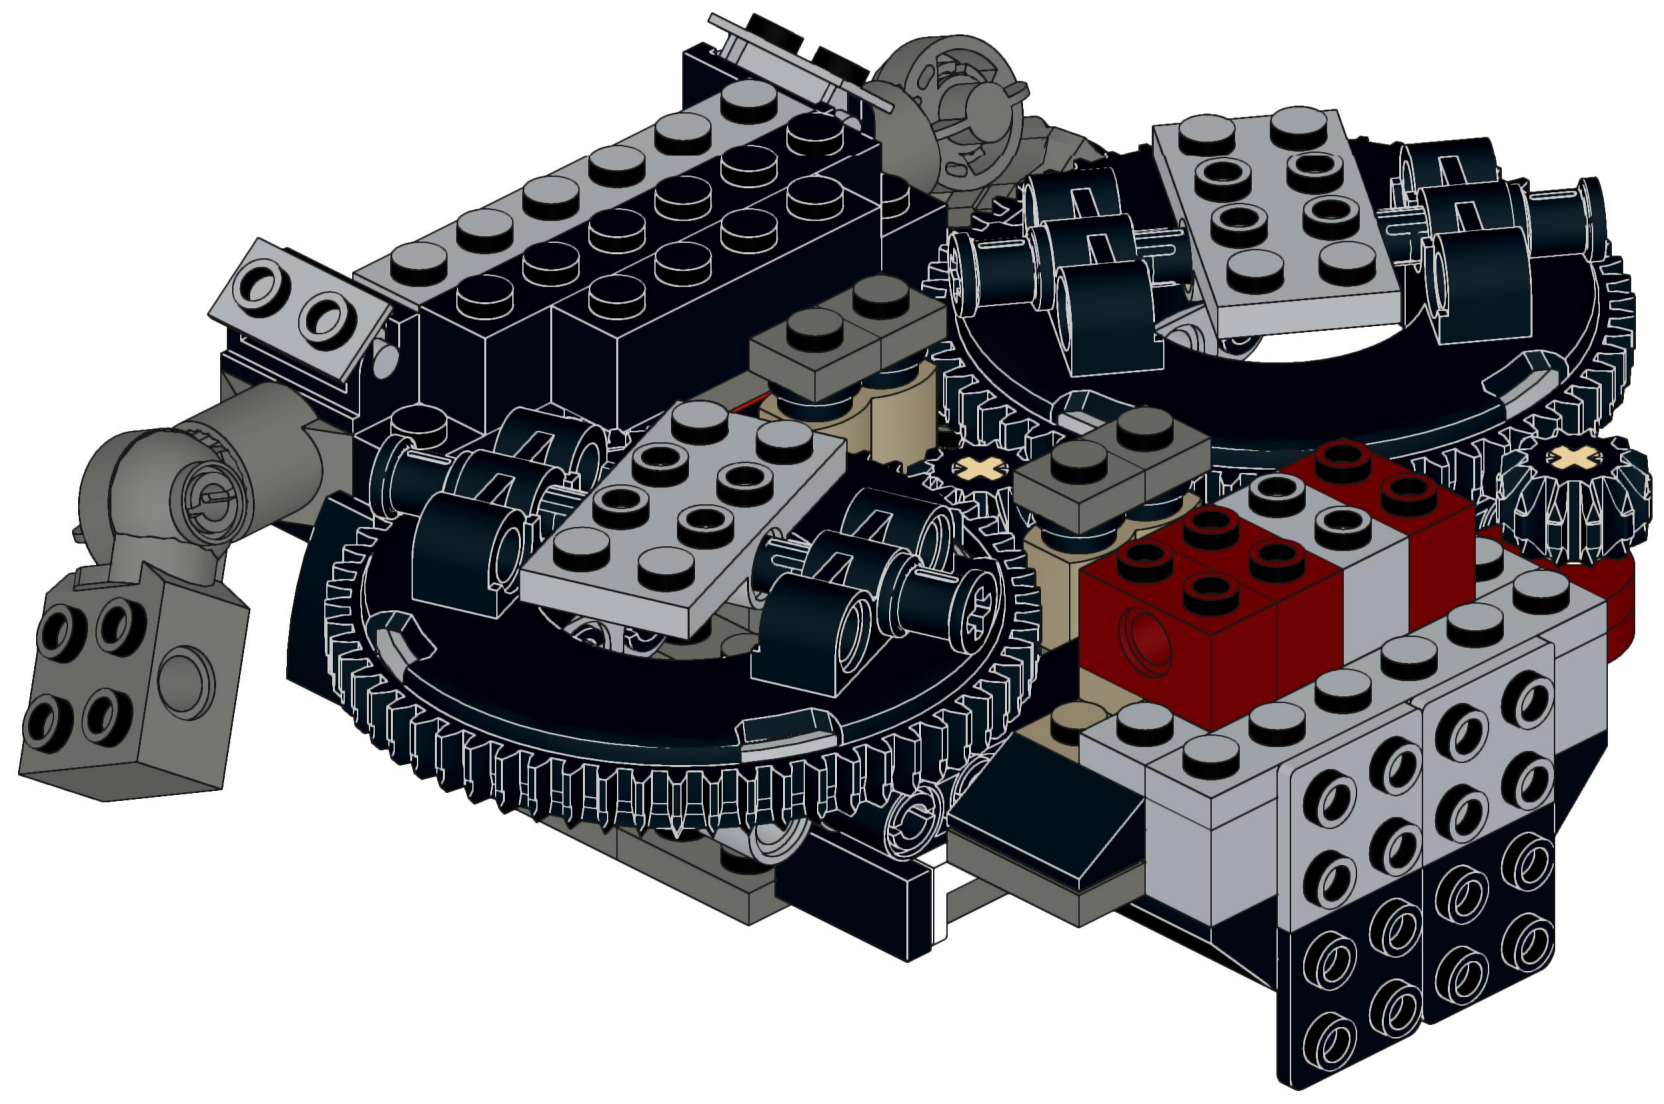

4x  4x 

3x      2x

2x  
2x  
1x  
1x

This block contains a parts list for step 30. It includes: 2x black pins, 2x grey 1x2 Technic axles, 1x red 1x4 Technic beam, and 1x black 1x4 Technic beam.

1x 2x 2x

This block contains three parts: a 1x4 grey plate with four studs, a 1x3 black Technic brick with three studs, and a 2x2 black Technic brick with four studs. Below each part is its quantity: '1x', '2x', and '2x' respectively.

2x

2x

2x

1x 3x

2x  1x 

This block contains a parts list for step 38. It features a small gear icon followed by the quantity '2x' and a long axle icon followed by the quantity '1x'. The entire list is enclosed in a light blue rectangular background.

2x  
1x  
1x

This block contains three items: two black pins, one red 1x3 Technic brick with two black pins inserted, and one black 1x3 Technic axle with two holes.

2x

8x

2x

1x

2x 2x 2x

2x      2x

2x [1x1 grey brick with hole]   2x [1x2 dark blue wedge]   2x [1x4 dark blue plate with 8 holes]

1x 1x

- 1x [Small black bush]
- 1x [Black bush with a small protrusion]
- 1x [Black bush with a wider top]
- 1x [Black axle pin with a cross-shaped end]