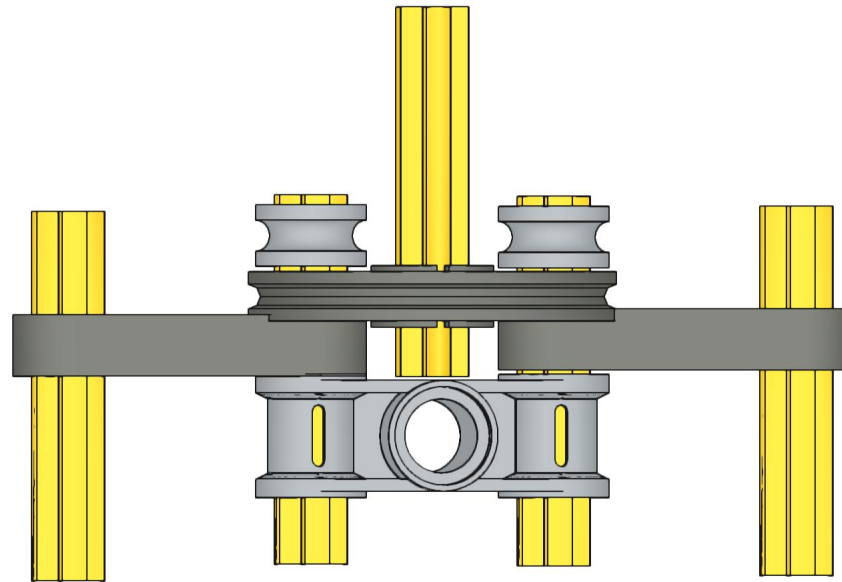

4x  4x 

3x      2x

2x  
2x  
1x  
1x

This block contains a parts list for step 30. It includes: 2x black pins, 2x grey 1x2 Technic axles, 1x red 1x4 Technic beam, and 1x black 1x4 Technic beam.

1x 2x 2x

This block contains three parts: a 1x4 grey plate with four studs, a 1x3 black Technic brick with three studs, and a 2x2 black Technic brick with four studs. Below each part is its quantity: '1x', '2x', and '2x' respectively.

2x

2x

2x

1x 3x

2x  1x 

This block contains a parts list for step 38. It features a small gear icon followed by the quantity '2x' and a long axle icon followed by the quantity '1x'. The entire list is enclosed in a light blue rectangular background.

2x  
1x  
2x

This inset box lists the parts required for step 260: two black 1x2 Technic bricks, one brown 1x4 Technic brick, and two black Technic pins with a T-shaped end.

2x  2x  2x 

4x  2x  1x 

2x  2x 