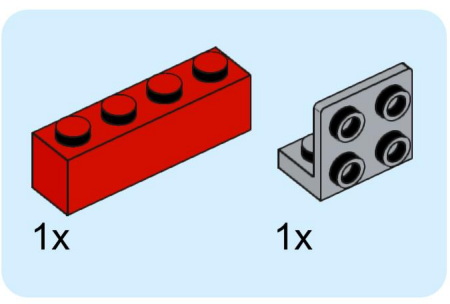

4x  4x 

3x      2x

2x  
2x  
1x  
1x

This block contains a parts list for step 30. It includes: 2x black pins, 2x grey 1x2 Technic axles, 1x red 1x4 Technic beam, and 1x black 1x4 Technic beam.

1x 2x 2x

This block contains three parts: a 1x4 grey plate with four studs, a 1x3 black Technic brick with three studs, and a 2x2 black Technic brick with four studs. Below each part is its quantity: '1x', '2x', and '2x' respectively.

2x

2x

2x

1x 3x

2x  1x 

This block contains a parts list for step 38. It features a small gear icon followed by the quantity '2x' and a long axle icon followed by the quantity '1x'. The entire list is enclosed in a light blue rectangular background.

2x  
1x  
1x

This block contains three items: two black pins, one red 1x3 Technic brick with two black pins inserted, and one black 1x3 Technic axle with two holes.

2x

8x

2x

1x

2x 2x 2x

2x      2x