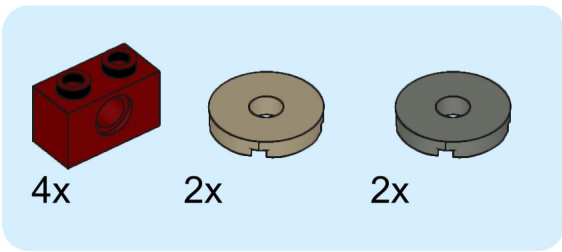

2x 2x 1x

This inset box shows the parts required for step 196: two black 1x1 Technic pins, two grey 1x3 Technic Technic pins, and one grey Technic arrowhead.

2x  
1x  
1x

This inset box shows the parts list for step 198. It contains three items: a black 1x3 Technic beam, a tan 1x4 Technic beam with three holes, and a grey 1x6 Technic beam with four holes. Each item is accompanied by its quantity: '2x' for the black beam, '1x' for the tan beam, and '1x' for the grey beam.

1x 1x 1x

This inset box lists the parts required for step 199. It contains three items: a brown 1x2 brick, a red 1x4 brick, and a red 1x6 brick. Each item is accompanied by the quantity '1x'.

3x 2x 3x

This inset box shows the parts required for step 224: three red 1x2 Technic bricks, two grey 1x2 Technic Technic connectors, and three grey Technic pins. The quantities are indicated as 3x, 2x, and 3x respectively.

2x

2x  
4x  
2x

This inset box lists the parts required for step 238: two black 1x2 Technic plates, four grey 1x4 Technic bricks with four holes, and two black 1x4 Technic plates.

2x 2x 2x 2x

This inset box lists the parts required for step 239. It contains four items, each with a quantity of 2: a white bush, a black 1x2 Technic connector, a red 1x2 Technic plate, and a grey 1x2 Technic plate with four holes.