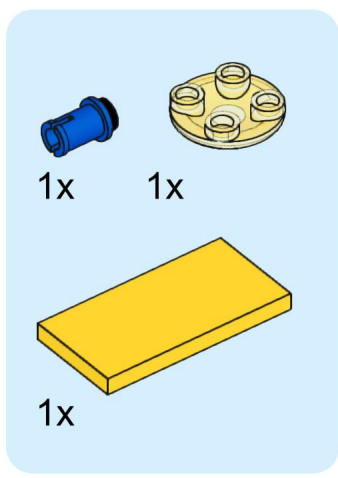

1x 1x 1x 2x

This block contains a parts list for step 160. It features four items: a white axle pin (1x), a grey axle pin (1x), a grey Technic disc (1x), and two black Technic axles (2x). The items are arranged horizontally with their respective quantities below them.

- 1x [Grey Technic Pin]
- 1x [White Technic Pin]
- 1x [Grey Technic Pin]
- 1x [Yellow Technic Beam]
- 1x [Grey Technic Plate]

1x

1x

164

165

166

- 1x 
- 1x 
- 2x 
- 1x 

2x

4x  2x 

1x

1x

This inset box shows two parts: a black Technic bush and a yellow Technic bush. Each part is accompanied by the quantity '1x'.

1x  1x 

2x  2x  2x 

2x  2x 

2x 2x 2x