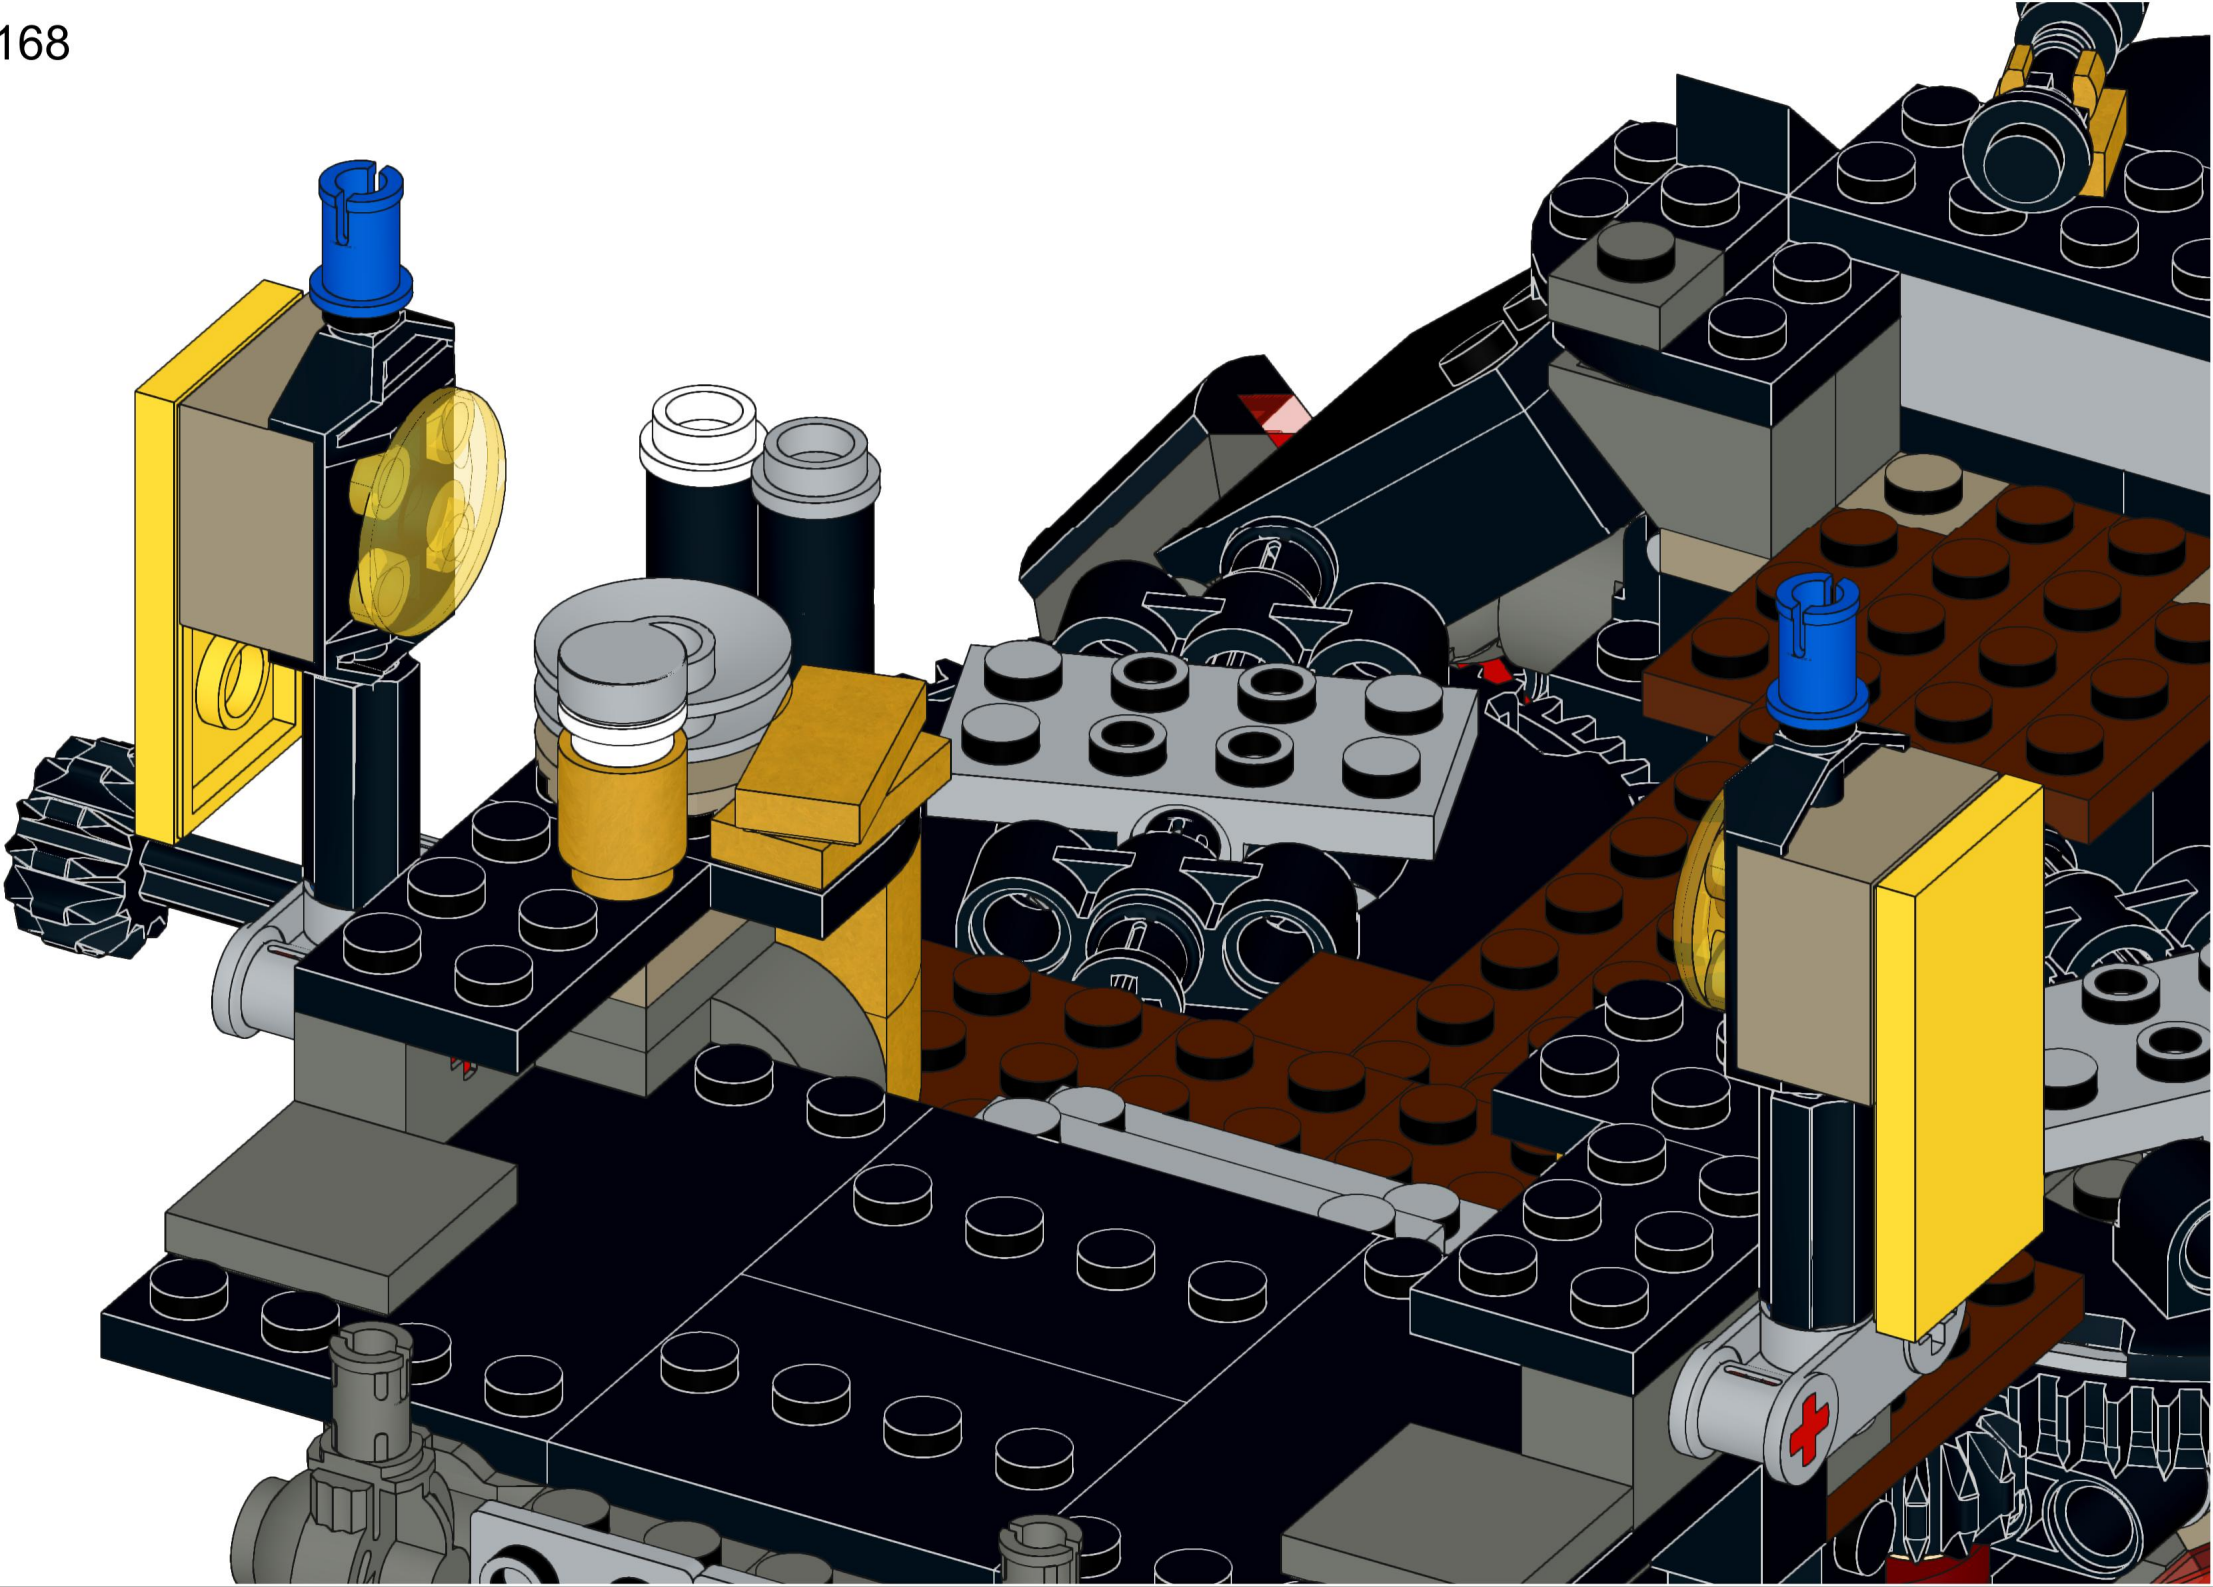

- 1x [Grey Technic Pin]
- 1x [White Technic Pin]
- 1x [Grey Technic Pin]
- 1x [Yellow Technic Beam]
- 1x [Grey Technic Plate]

1x

1x

164

165

166

- 1x 
- 1x 
- 2x 
- 1x 

2x