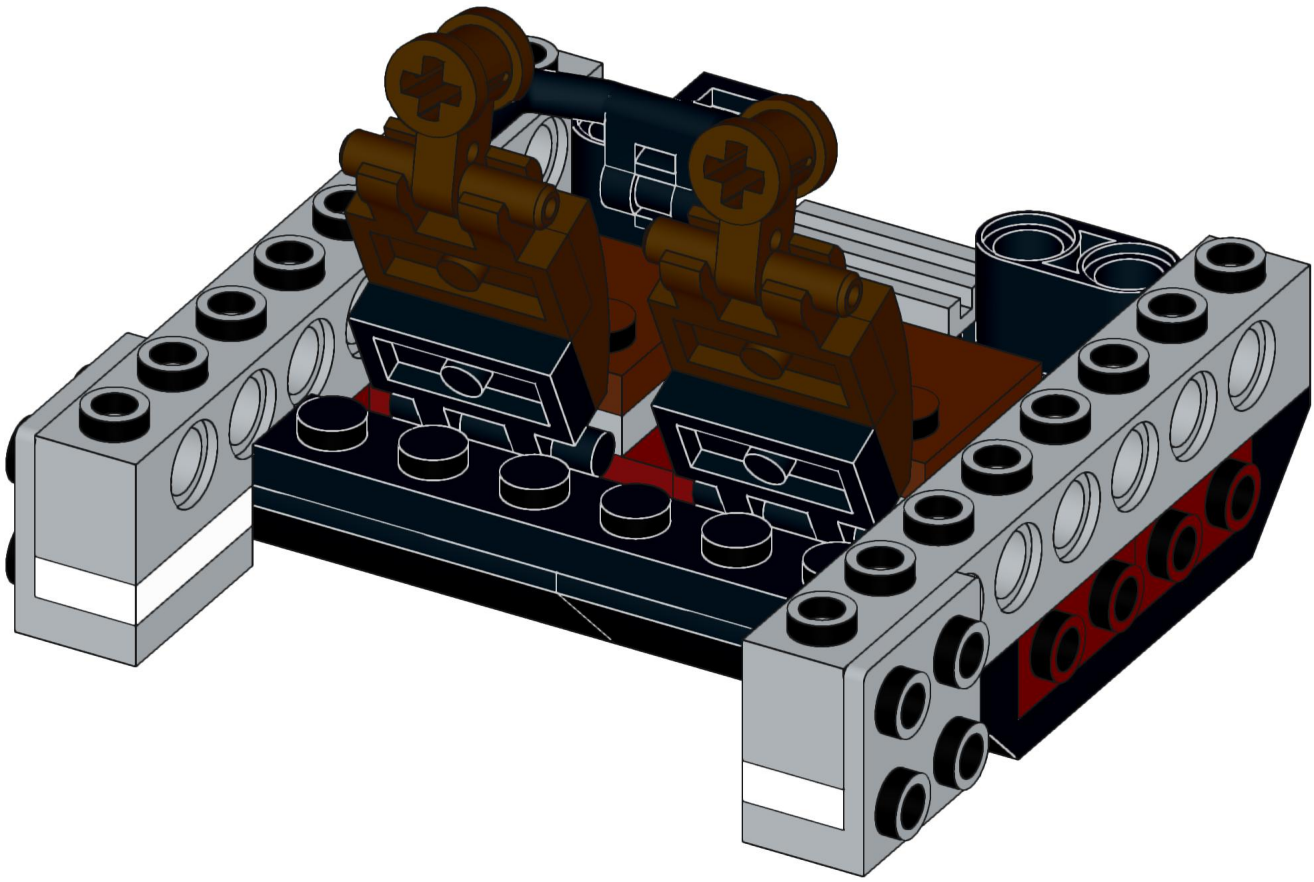

4x  4x 

3x      2x

2x  
2x  
1x  
1x

This block contains a parts list for step 30. It includes: 2x black pins, 2x grey 1x2 Technic axles, 1x red 1x4 Technic beam, and 1x black 1x4 Technic beam.

1x 2x 2x

This block contains three parts: a 1x4 grey plate with four studs, a 1x3 black Technic brick with three studs, and a 2x2 black Technic brick with four studs. Below each part is its quantity: '1x', '2x', and '2x' respectively.

2x

2x

2x

1x 3x

2x  1x 

This block contains a parts list for step 38. It features a small gear icon followed by the quantity '2x' and a long axle icon followed by the quantity '1x'. The entire list is enclosed in a light blue rectangular background.

1x

1x

102

103

104

2x

1x 2x

This block contains a parts list for step 106. It features two items: a dark grey 1x3 Technic Technonut and a dark grey 1x2 Technic Technonut. The quantity '1x' is positioned below the Technonut, and the quantity '2x' is positioned below the Technonut.

1x 1x 1x 2x

This block contains a parts list for step 160. It features four items: a white axle pin (1x), a grey axle pin (1x), a grey Technic disc (1x), and two black Technic axles (2x). The items are arranged horizontally with their respective quantities below them.