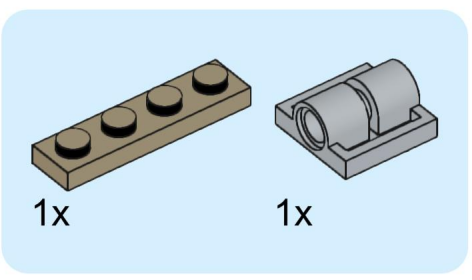

4x  4x 

3x      2x

2x  
2x  
1x  
1x

This block contains a parts list for step 30. It includes: 2x black pins, 2x grey 1x2 Technic axles, 1x red 1x4 Technic beam, and 1x black 1x4 Technic beam.

1x 2x 2x

This block contains three parts: a 1x4 grey plate with four studs, a 1x3 black Technic brick with three studs, and a 2x2 black Technic brick with four studs. Below each part is its quantity: '1x', '2x', and '2x' respectively.

2x

2x

2x

1x 3x

2x  1x 

This block contains a parts list for step 38. It features a small gear icon followed by the quantity '2x' and a long axle icon followed by the quantity '1x'. The entire list is enclosed in a light blue rectangular background.

2x  
1x  
1x

This block contains three items: two black pins, one red 1x3 Technic brick with two black pins inserted, and one black 1x3 Technic axle with two holes.

2x

8x

2x

1x

2x 2x 2x

2x      2x