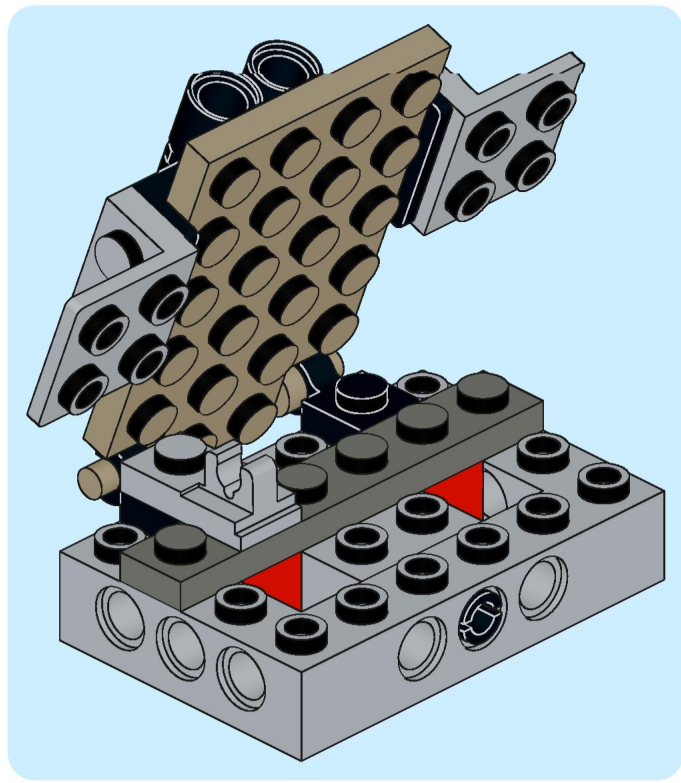

4x  4x 

3x      2x

2x  
2x  
1x  
1x

This block contains a parts list for step 30. It includes: 2x black pins, 2x grey 1x2 Technic axles, 1x red 1x4 Technic beam, and 1x black 1x4 Technic beam.

1x 2x 2x

This block contains three parts: a 1x4 grey plate with four studs, a 1x3 black Technic brick with three studs, and a 2x2 black Technic brick with four studs. Below each part is its quantity: '1x', '2x', and '2x' respectively.

2x

2x

2x

1x 3x

2x  1x 

This block contains a parts list for step 38. It features a small gear icon followed by the quantity '2x' and a long axle icon followed by the quantity '1x'. The entire list is enclosed in a light blue rectangular background.

2x  
1x  
1x

This block contains three items: two black pins, one red 1x3 Technic brick with two black pins inserted, and one black 1x3 Technic axle with two holes.

2x

8x

2x

1x

2x 2x 2x

2x      2x

2x [1x1 grey brick with hole]   2x [1x2 dark blue wedge]   2x [1x4 dark blue plate with 8 holes]

1x 1x

- 1x [Small black bush]
- 1x [Black bush with a small protrusion]
- 1x [Black bush with a wider top]
- 1x [Black axle pin with a cross-shaped end]