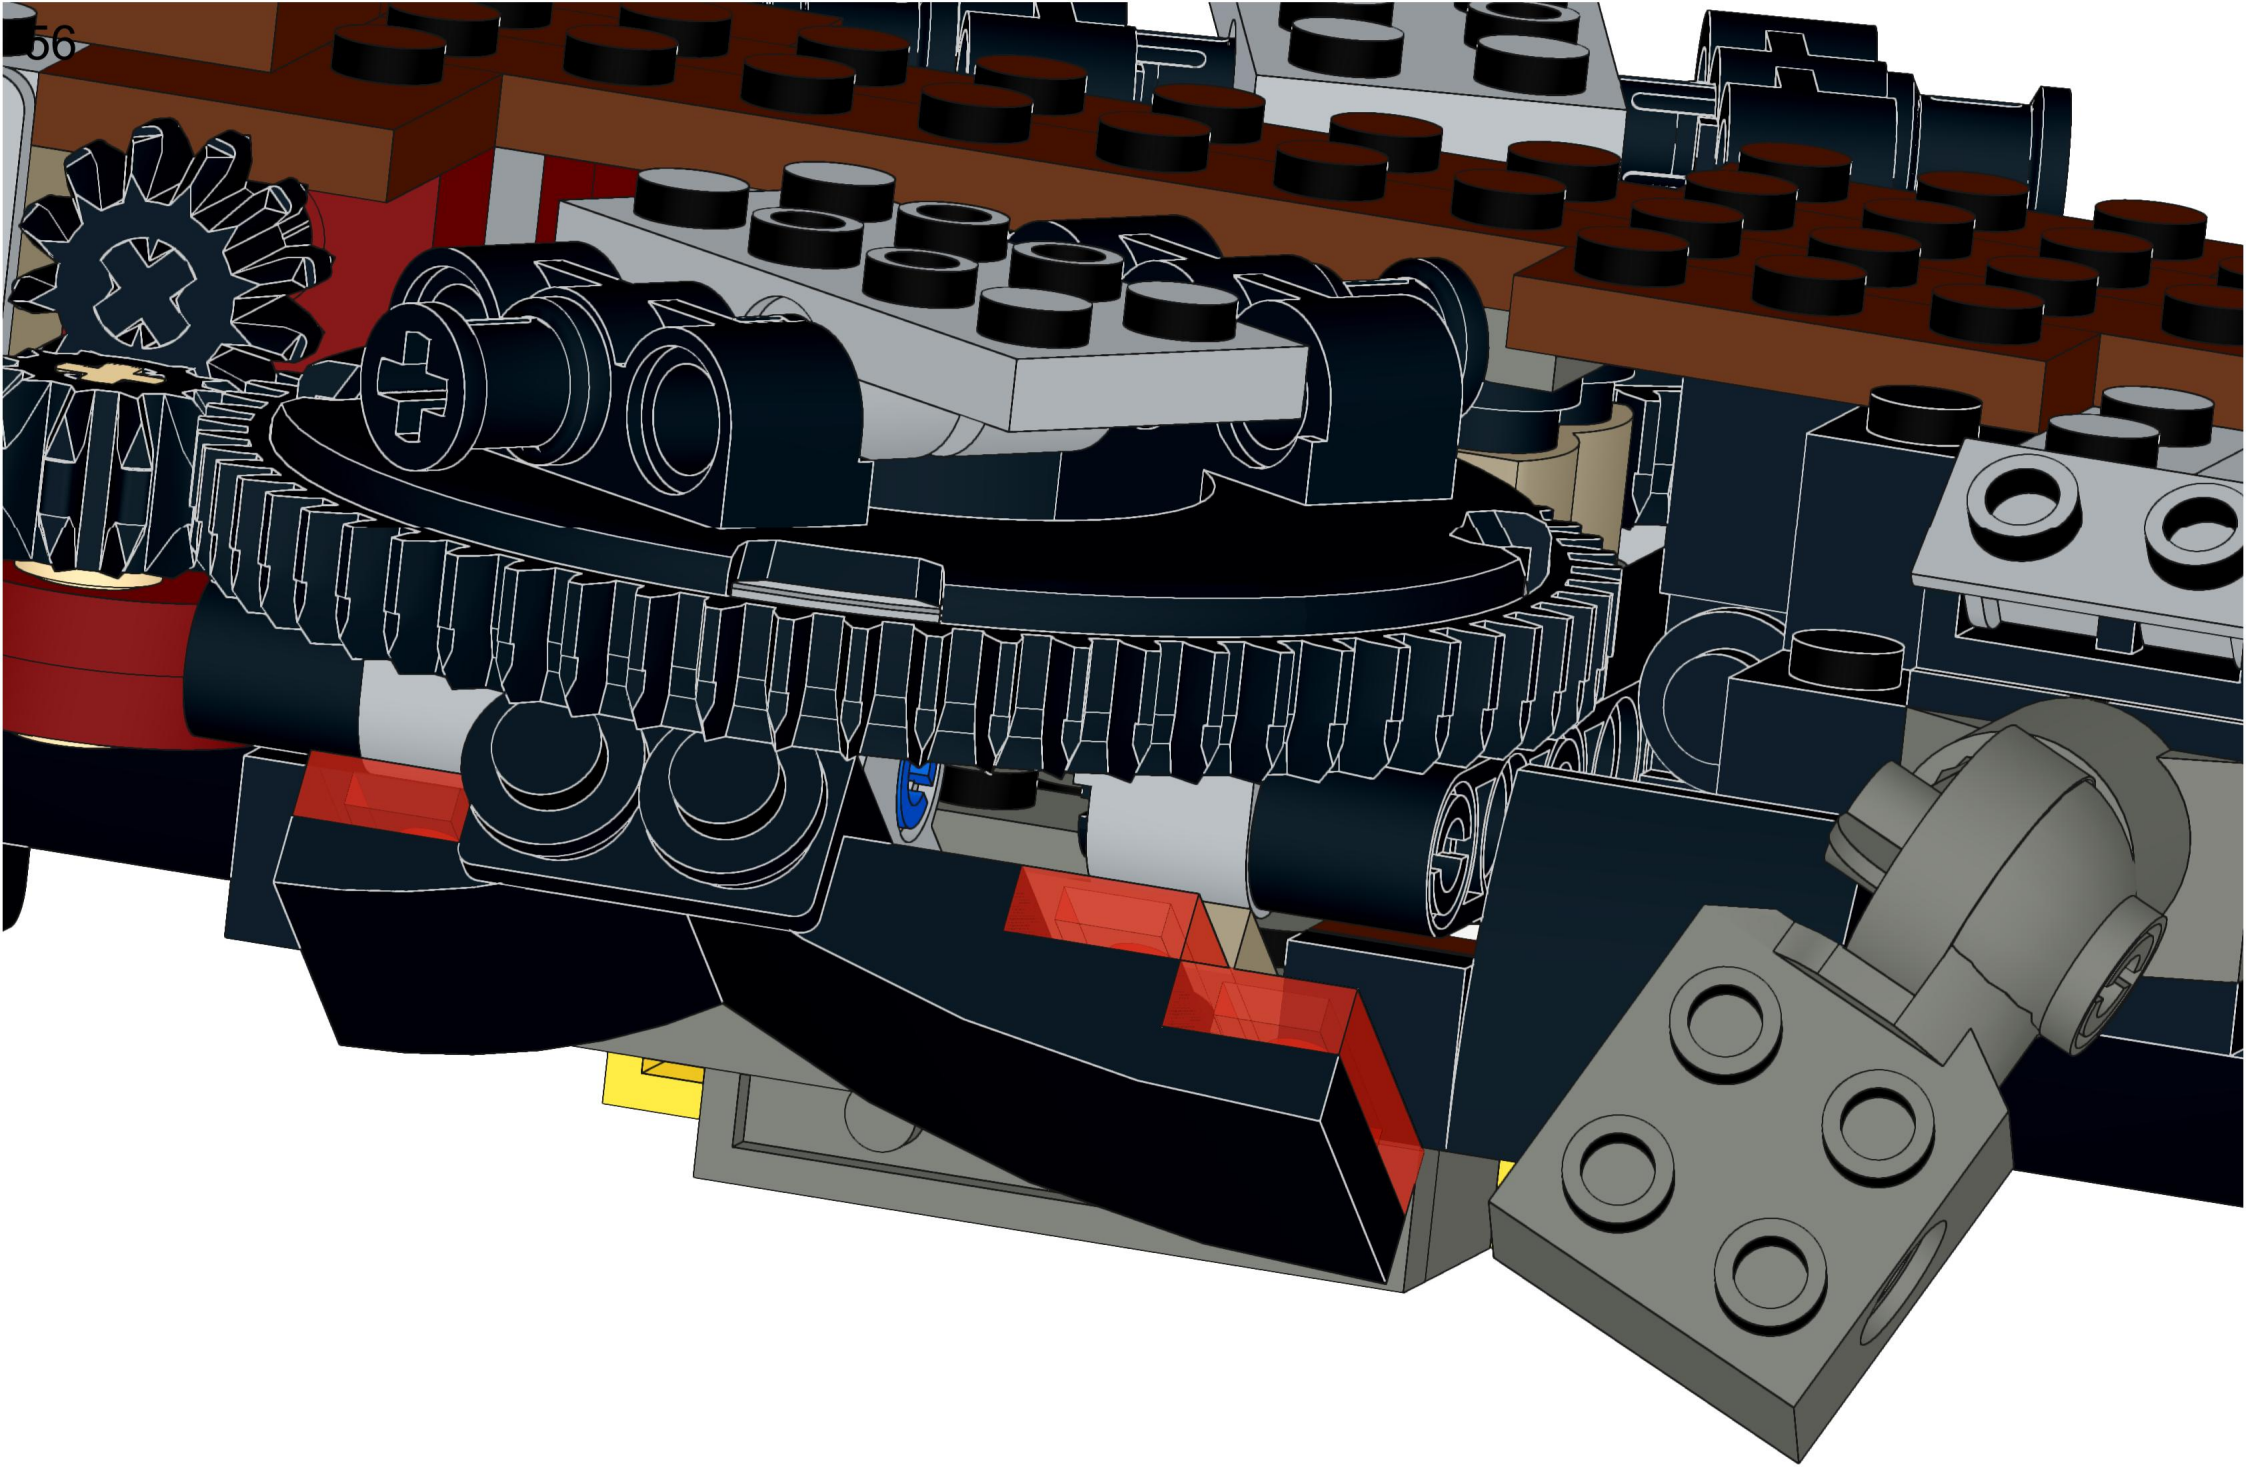

4x  4x 

3x      2x

2x  
2x  
1x  
1x

This block contains a parts list for step 30. It includes: 2x black pins, 2x grey 1x2 Technic axles, 1x red 1x4 Technic beam, and 1x black 1x4 Technic beam.

1x 2x 2x

This block contains three parts: a 1x4 grey plate with four studs, a 1x3 black Technic brick with three studs, and a 2x2 black Technic brick with four studs. Below each part is its quantity: '1x', '2x', and '2x' respectively.

2x

2x

2x

1x 3x

2x  1x 

This block contains a parts list for step 38. It features a small gear icon followed by the quantity '2x' and a long axle icon followed by the quantity '1x'. The entire list is enclosed in a light blue rectangular background.

2x  
1x  
1x

This block contains three items: two black pins, one red 1x3 Technic brick with two black pins inserted, and one black 1x3 Technic axle with two holes.

2x

8x

2x

1x

2x 2x 2x

2x      2x