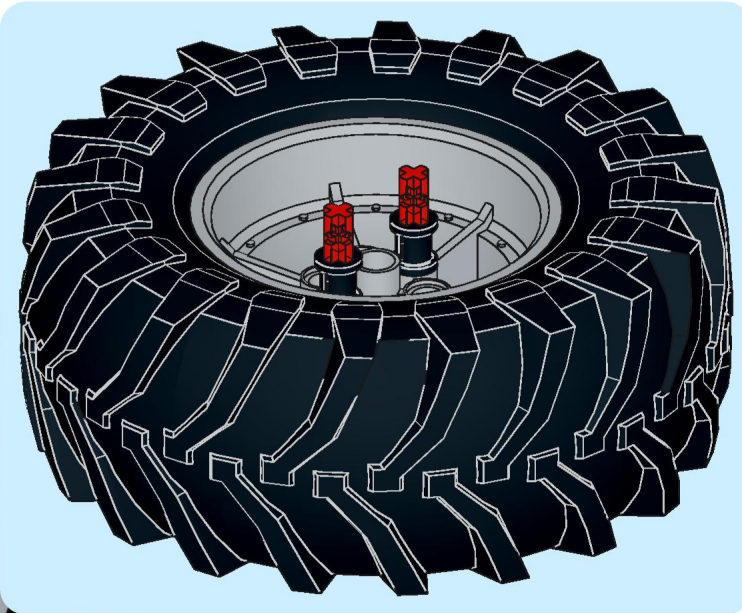

2x

2x

2x

1x 3x

2x  1x 

This block contains a parts list for step 38. It features a small gear icon followed by the quantity '2x' and a long axle icon followed by the quantity '1x'. The entire list is enclosed in a light blue rectangular background.

8x 8x

2x

1x      2x      2x

1x 1x

146

2x [1x 1-hole black Technic brick] 1x [1x black Technic wedge with 1 hole] 1x [1x black Technic wedge with 1 hole]

2x  2x  2x 

1x      2x      1x

1x 1x 1x 2x

This block contains a parts list for step 160. It features four items: a white axle pin (1x), a grey axle pin (1x), a grey Technic disc (1x), and two black Technic axles (2x). The items are arranged horizontally with their respective quantities below them.