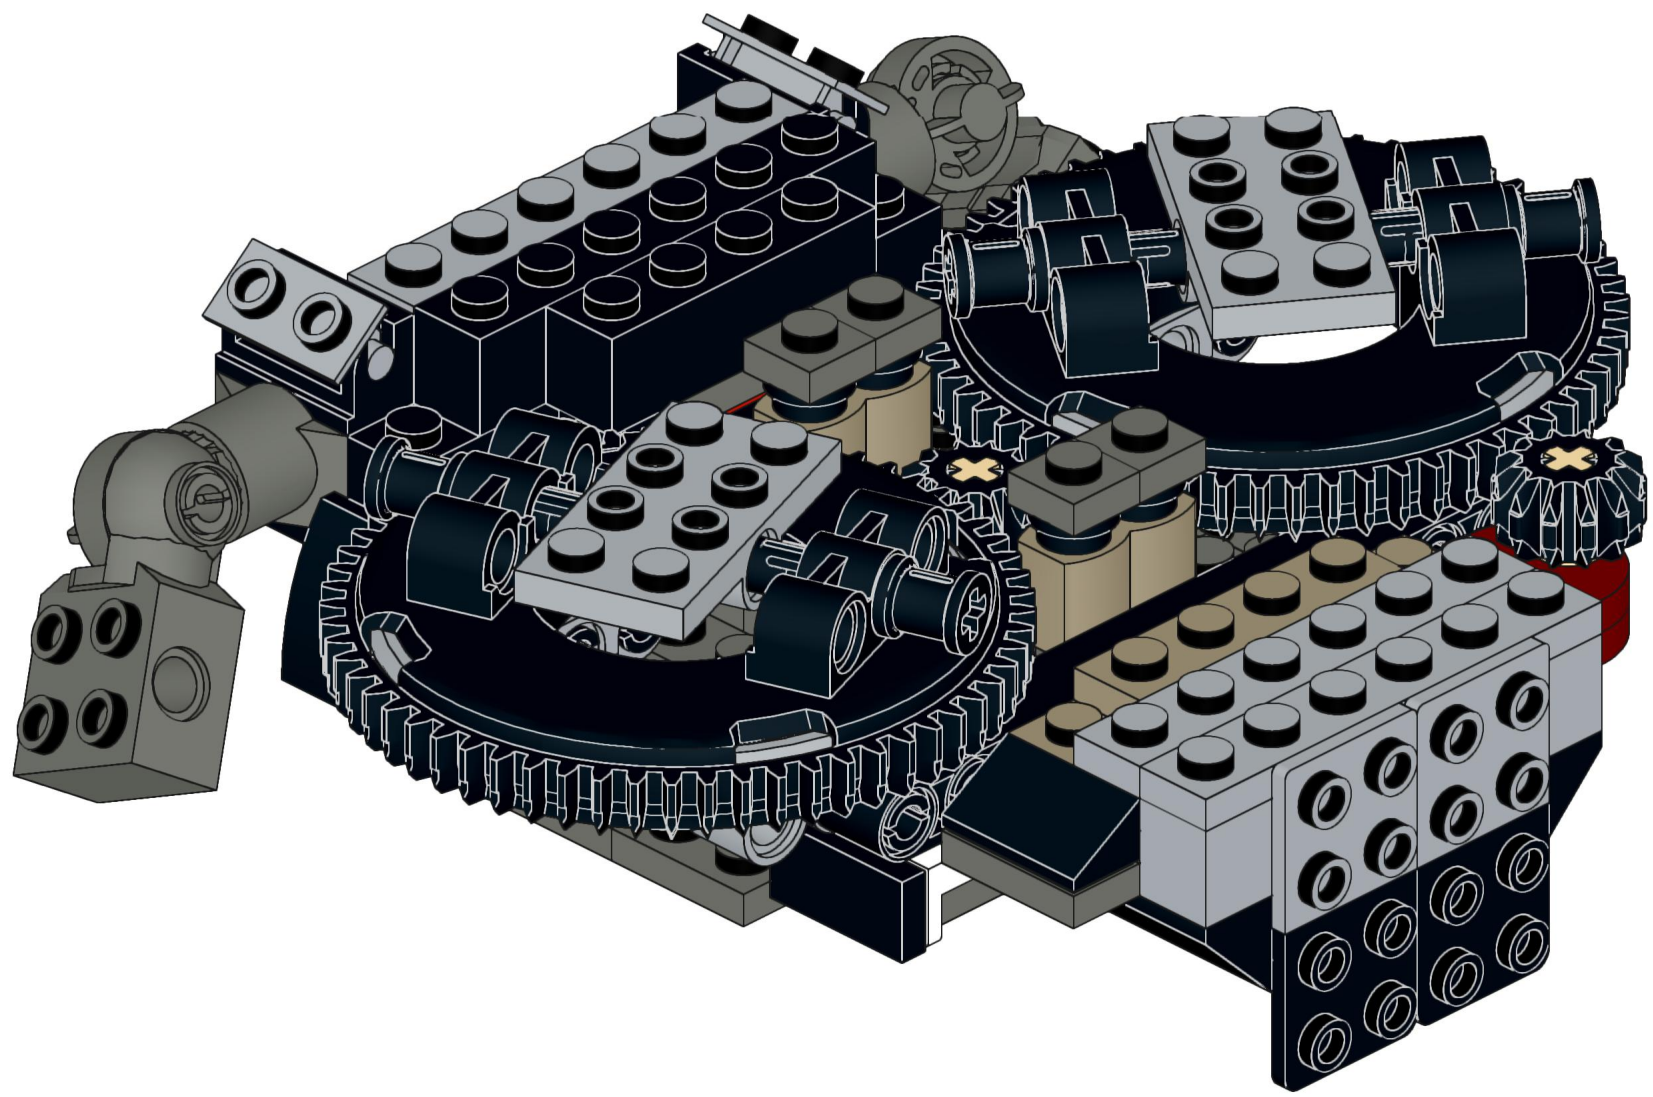

4x  4x 

3x      2x

2x  
2x  
1x  
1x

This block contains a parts list for step 30. It includes: 2x black pins, 2x grey 1x2 Technic axles, 1x red 1x4 Technic beam, and 1x black 1x4 Technic beam.

1x 2x 2x

This block contains three parts: a 1x4 grey plate with four studs, a 1x3 black Technic brick with three studs, and a 2x2 black Technic brick with four studs. Below each part is its quantity: '1x', '2x', and '2x' respectively.

2x

2x

2x

1x 3x

2x  1x 

This block contains a parts list for step 38. It features a small gear icon followed by the quantity '2x' and a long axle icon followed by the quantity '1x'. The entire list is enclosed in a light blue rectangular background.

2x  
1x  
1x

This block contains three items: two black pins, one red 1x3 Technic brick with two black pins inserted, and one black 1x3 Technic axle with two holes.

2x

8x

2x

1x

2x 2x 2x

2x      2x