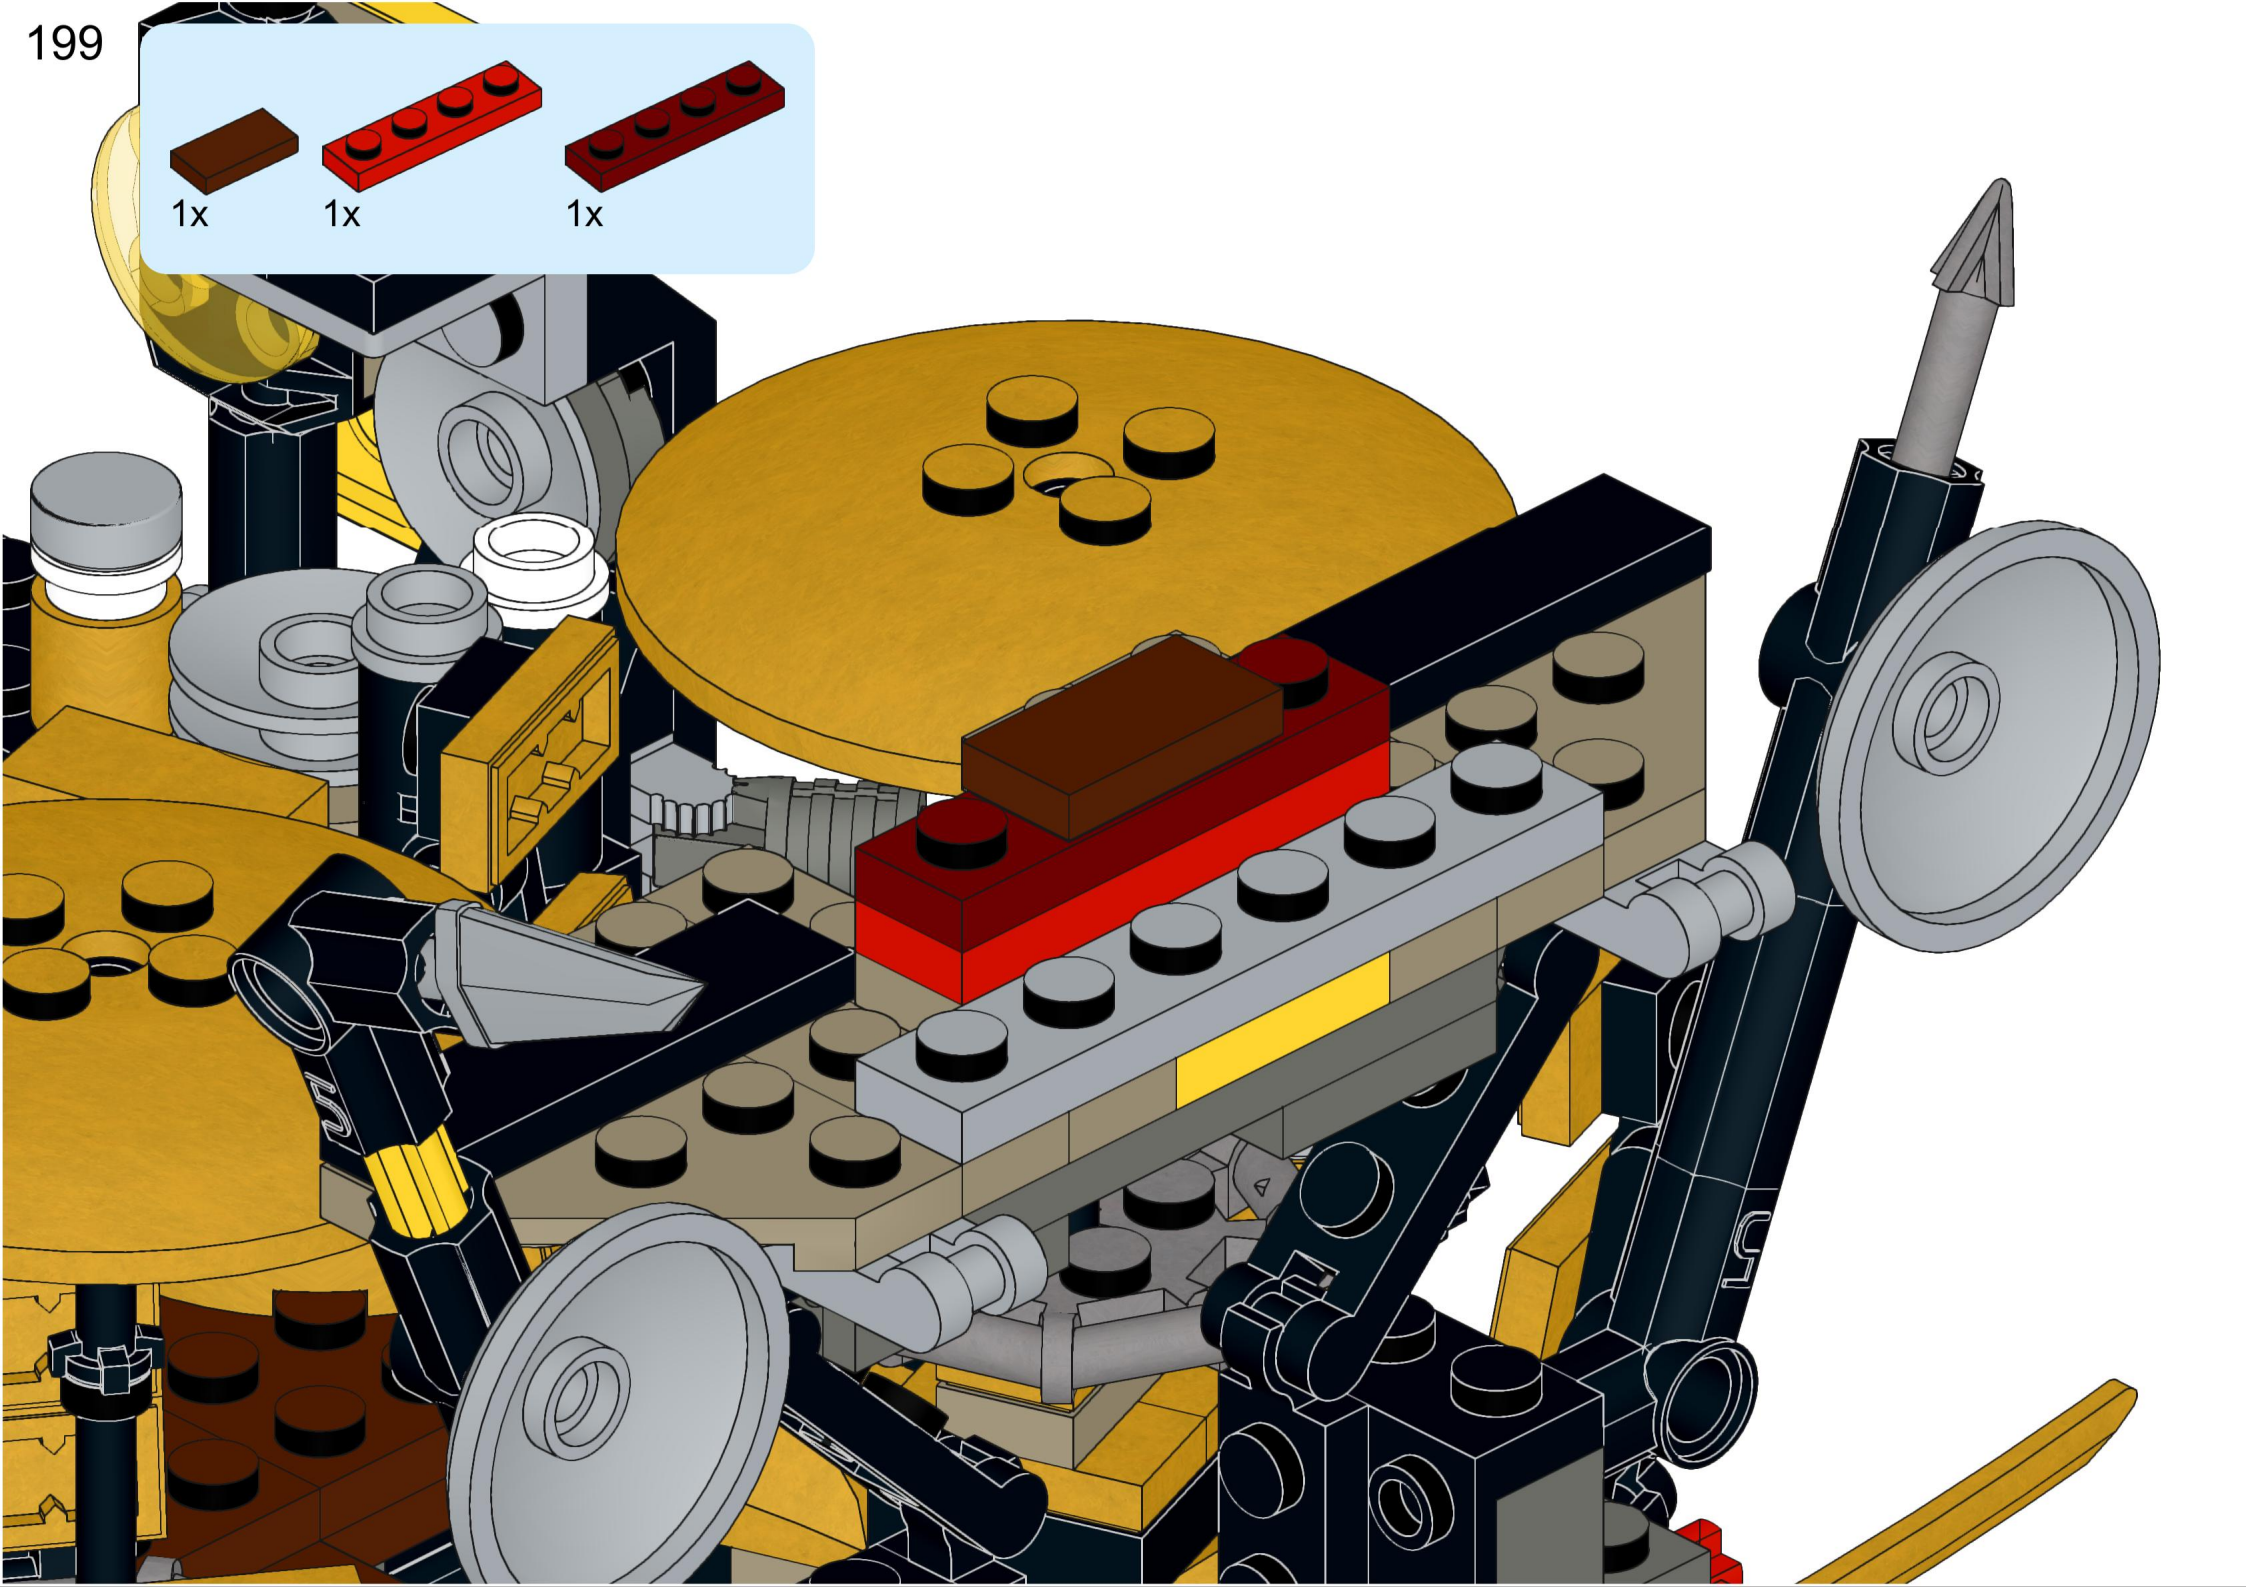

1x 1x 1x

This inset box lists the parts required for step 199. It contains three items: a brown 1x2 brick, a red 1x4 brick, and a red 1x6 brick. Each item is accompanied by the quantity '1x'.