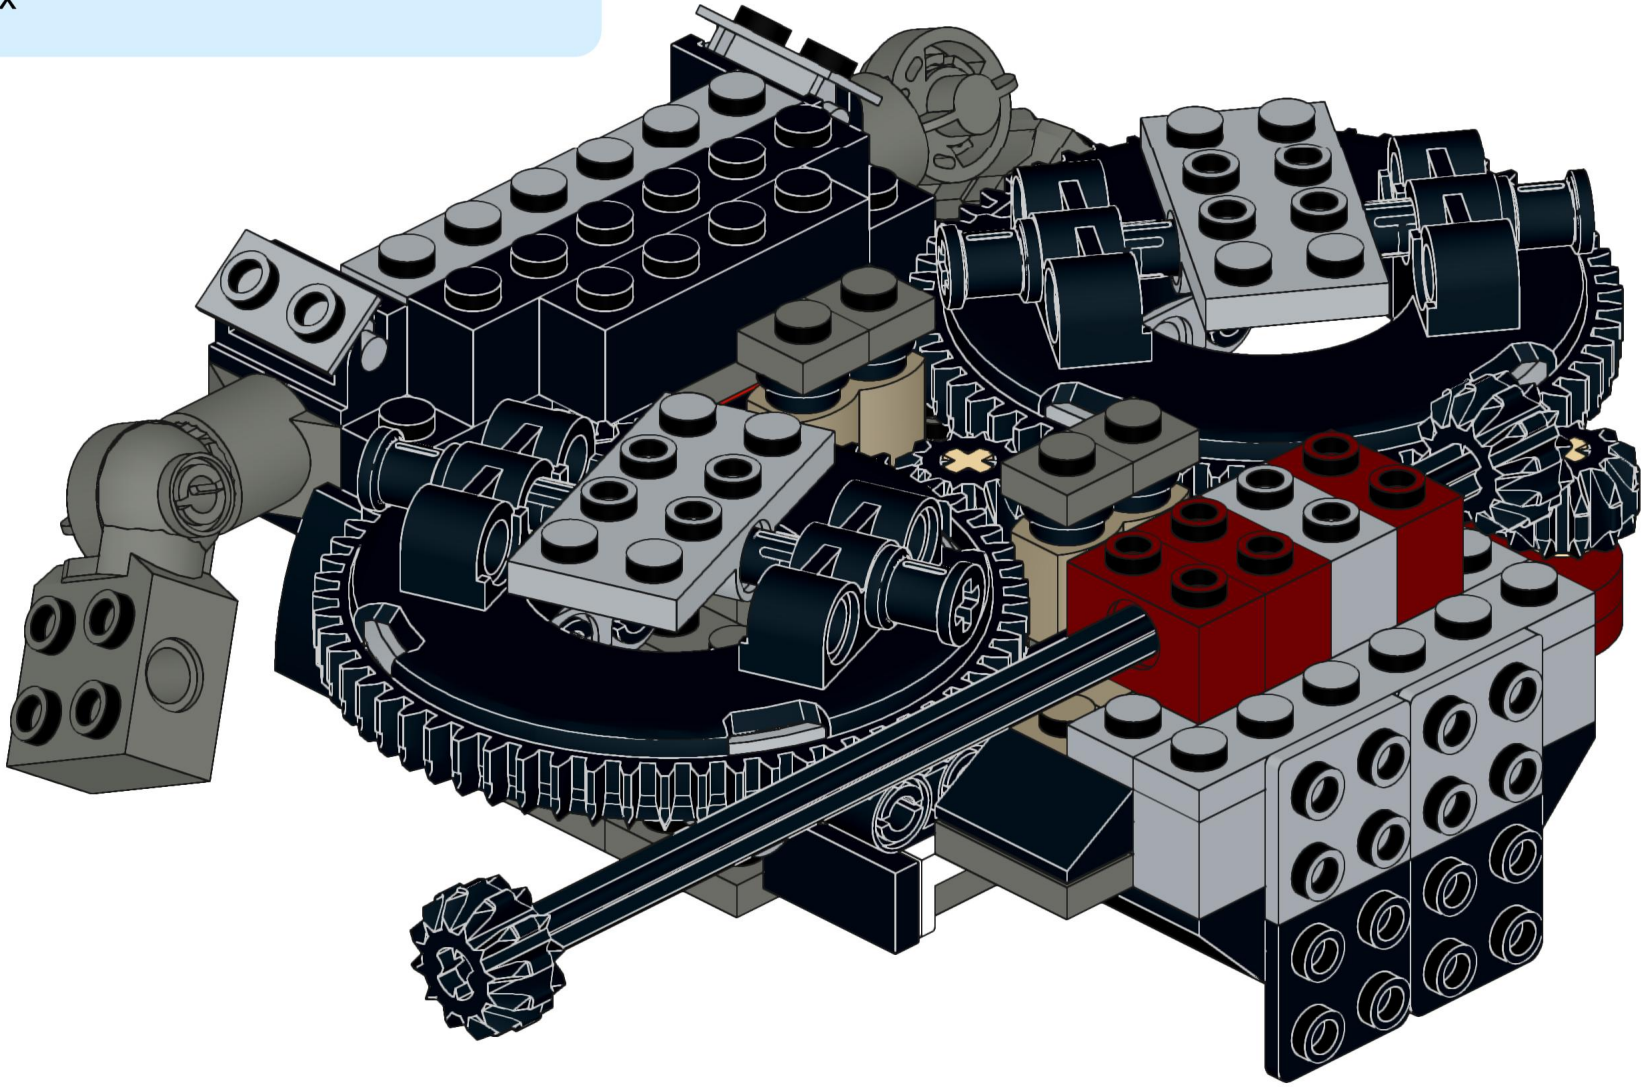

4x  4x 

3x      2x

2x  
2x  
1x  
1x

This block contains a parts list for step 30. It includes: 2x black pins, 2x grey 1x2 Technic axles, 1x red 1x4 Technic beam, and 1x black 1x4 Technic beam.

1x 2x 2x

This block contains three parts: a 1x4 grey plate with four studs, a 1x3 black Technic brick with three studs, and a 2x2 black Technic brick with four studs. Below each part is its quantity: '1x', '2x', and '2x' respectively.

2x

2x

2x

1x 3x

2x  1x 

This block contains a parts list for step 38. It features a small gear icon followed by the quantity '2x' and a long axle icon followed by the quantity '1x'. The entire list is enclosed in a light blue rectangular background.

2x  
1x  
1x

This block contains three items: two black pins, one red 1x3 Technic brick with two black pins inserted, and one black 1x3 Technic axle with two holes.

2x

8x

2x

1x

2x 2x 2x

2x      2x