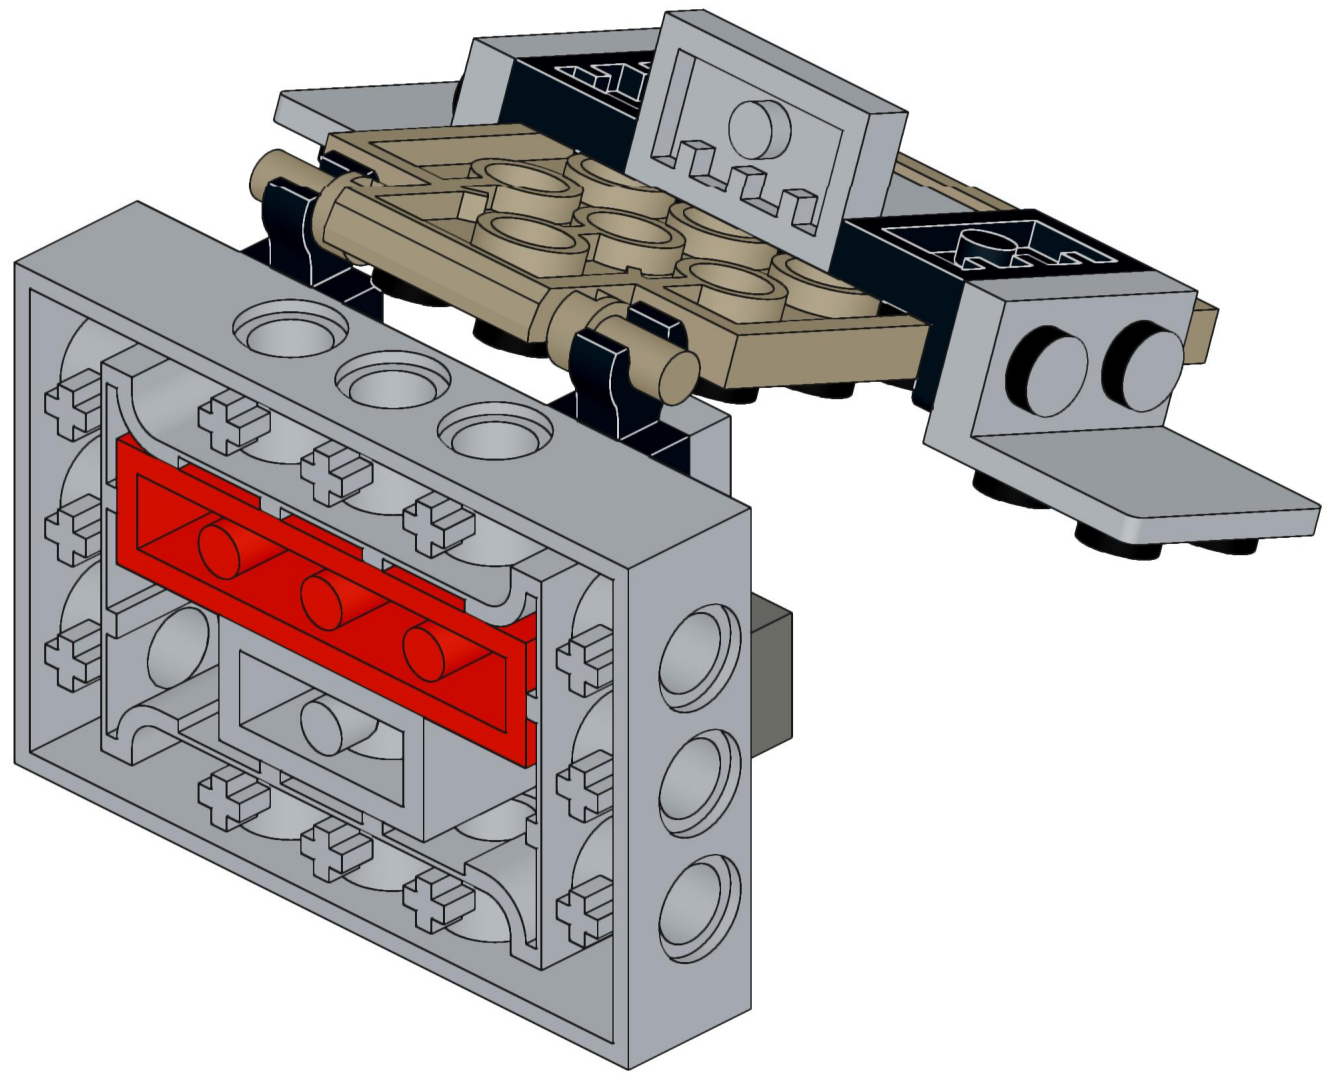

4x  4x 

3x      2x

2x  
2x  
1x  
1x

This block contains a parts list for step 30. It includes: 2x black pins, 2x grey 1x2 Technic axles, 1x red 1x4 Technic beam, and 1x black 1x4 Technic beam.

1x 2x 2x

This block contains three parts: a 1x4 grey plate with four studs, a 1x3 black Technic brick with three studs, and a 2x2 black Technic brick with four studs. Below each part is its quantity: '1x', '2x', and '2x' respectively.

2x

2x

2x

1x 3x

2x  1x 

This block contains a parts list for step 38. It features a small gear icon followed by the quantity '2x' and a long axle icon followed by the quantity '1x'. The entire list is enclosed in a light blue rectangular background.

2x  
1x  
1x

This block contains three items: two black pins, one red 1x3 Technic brick with two black pins inserted, and one black 1x3 Technic axle with two holes.

2x

8x

2x

1x

2x 2x 2x

2x      2x

1x 1x 1x 2x

This block contains a parts list for step 160. It features four items: a white axle pin (1x), a grey axle pin (1x), a grey Technic disc (1x), and two black Technic axles (2x). The items are arranged horizontally with their respective quantities below them.