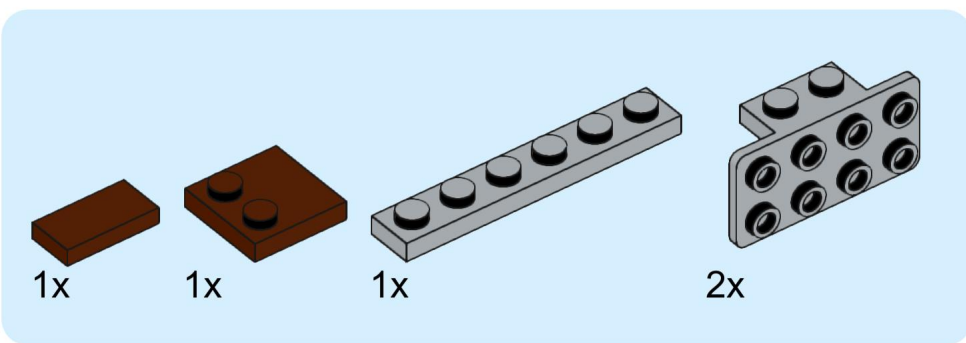

4x  4x 

3x      2x

2x  
2x  
1x  
1x

This block contains a parts list for step 30. It includes: 2x black pins, 2x grey 1x2 Technic axles, 1x red 1x4 Technic beam, and 1x black 1x4 Technic beam.

1x 2x 2x

This block contains three parts: a 1x4 grey plate with four studs, a 1x3 black Technic brick with three studs, and a 2x2 black Technic brick with four studs. Below each part is its quantity: '1x', '2x', and '2x' respectively.

2x

2x

2x

1x 3x

2x  1x 

This block contains a parts list for step 38. It features a small gear icon followed by the quantity '2x' and a long axle icon followed by the quantity '1x'. The entire list is enclosed in a light blue rectangular background.

2x  
1x  
1x

This block contains three items: two black pins, one red 1x3 Technic brick with two black pins inserted, and one black 1x3 Technic axle with two holes.

2x

8x

2x

1x

2x 2x 2x

2x      2x