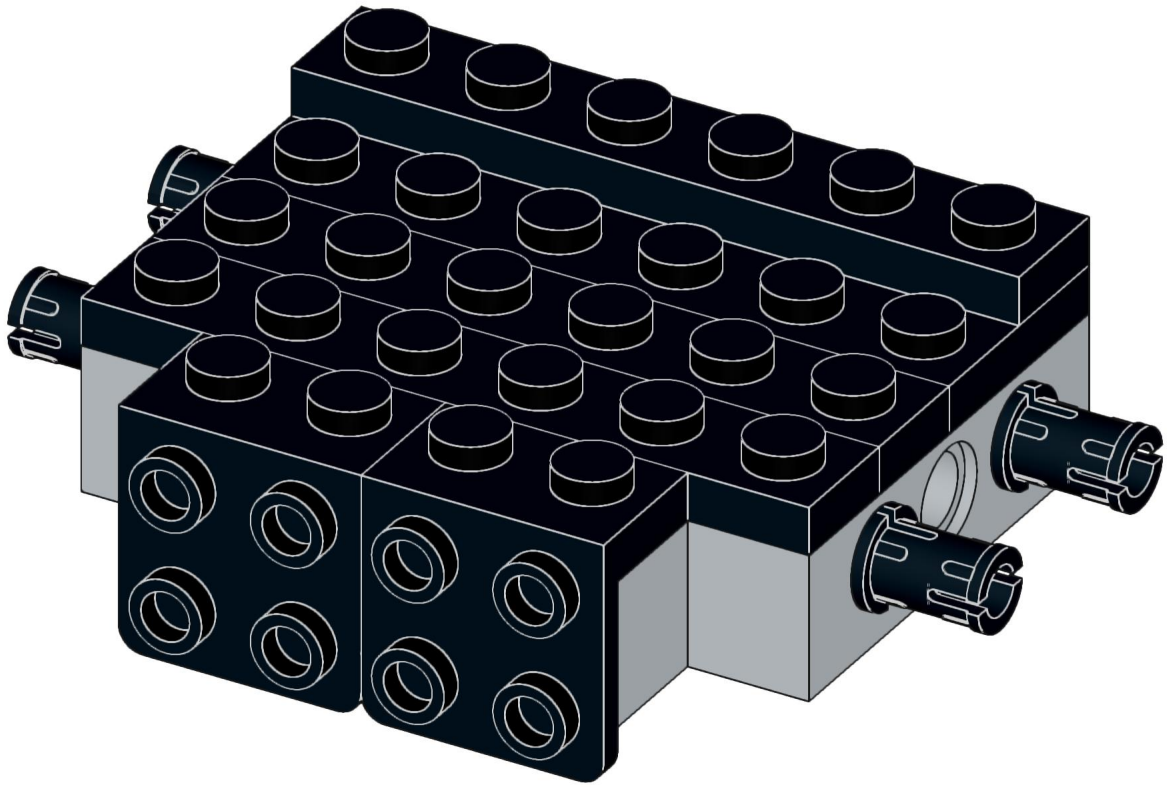

4x  4x 

3x      2x

2x  
2x  
1x  
1x

This block contains a parts list for step 30. It includes: 2x black pins, 2x grey 1x2 Technic axles, 1x red 1x4 Technic beam, and 1x black 1x4 Technic beam.

1x 2x 2x

This block contains three parts: a 1x4 grey plate with four studs, a 1x3 black Technic brick with three studs, and a 2x2 black Technic brick with four studs. Below each part is its quantity: '1x', '2x', and '2x' respectively.

2x

2x

2x

1x 3x

2x  1x 

This block contains a parts list for step 38. It features a small gear icon followed by the quantity '2x' and a long axle icon followed by the quantity '1x'. The entire list is enclosed in a light blue rectangular background.

2x  
1x  
1x

This block contains three items: two black pins, one red 1x3 Technic brick with two black pins inserted, and one black 1x3 Technic axle with two holes.

2x

8x

2x

1x

2x 2x 2x

2x      2x

2x [1x1 grey brick with hole]   2x [1x2 dark blue wedge]   2x [1x4 dark blue plate with 8 holes]

1x 1x

- 1x [Small black bush]
- 1x [Black bush with a small protrusion]
- 1x [Black bush with a wider top]
- 1x [Black axle pin with a cross-shaped end]