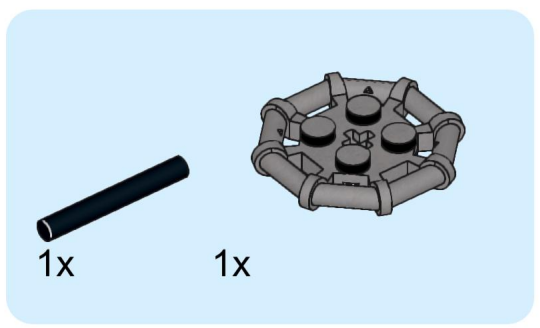

1x 1x 1x 2x

This block contains a parts list for step 160. It features four items: a white axle pin (1x), a grey axle pin (1x), a grey Technic disc (1x), and two black Technic axles (2x). The items are arranged horizontally with their respective quantities below them.

4x  2x 

1x

1x

This inset box shows two parts: a black Technic bush and a yellow Technic bush. Each part is accompanied by the quantity '1x'.

1x  1x 

2x  2x  2x 

2x  2x 

2x 2x 2x