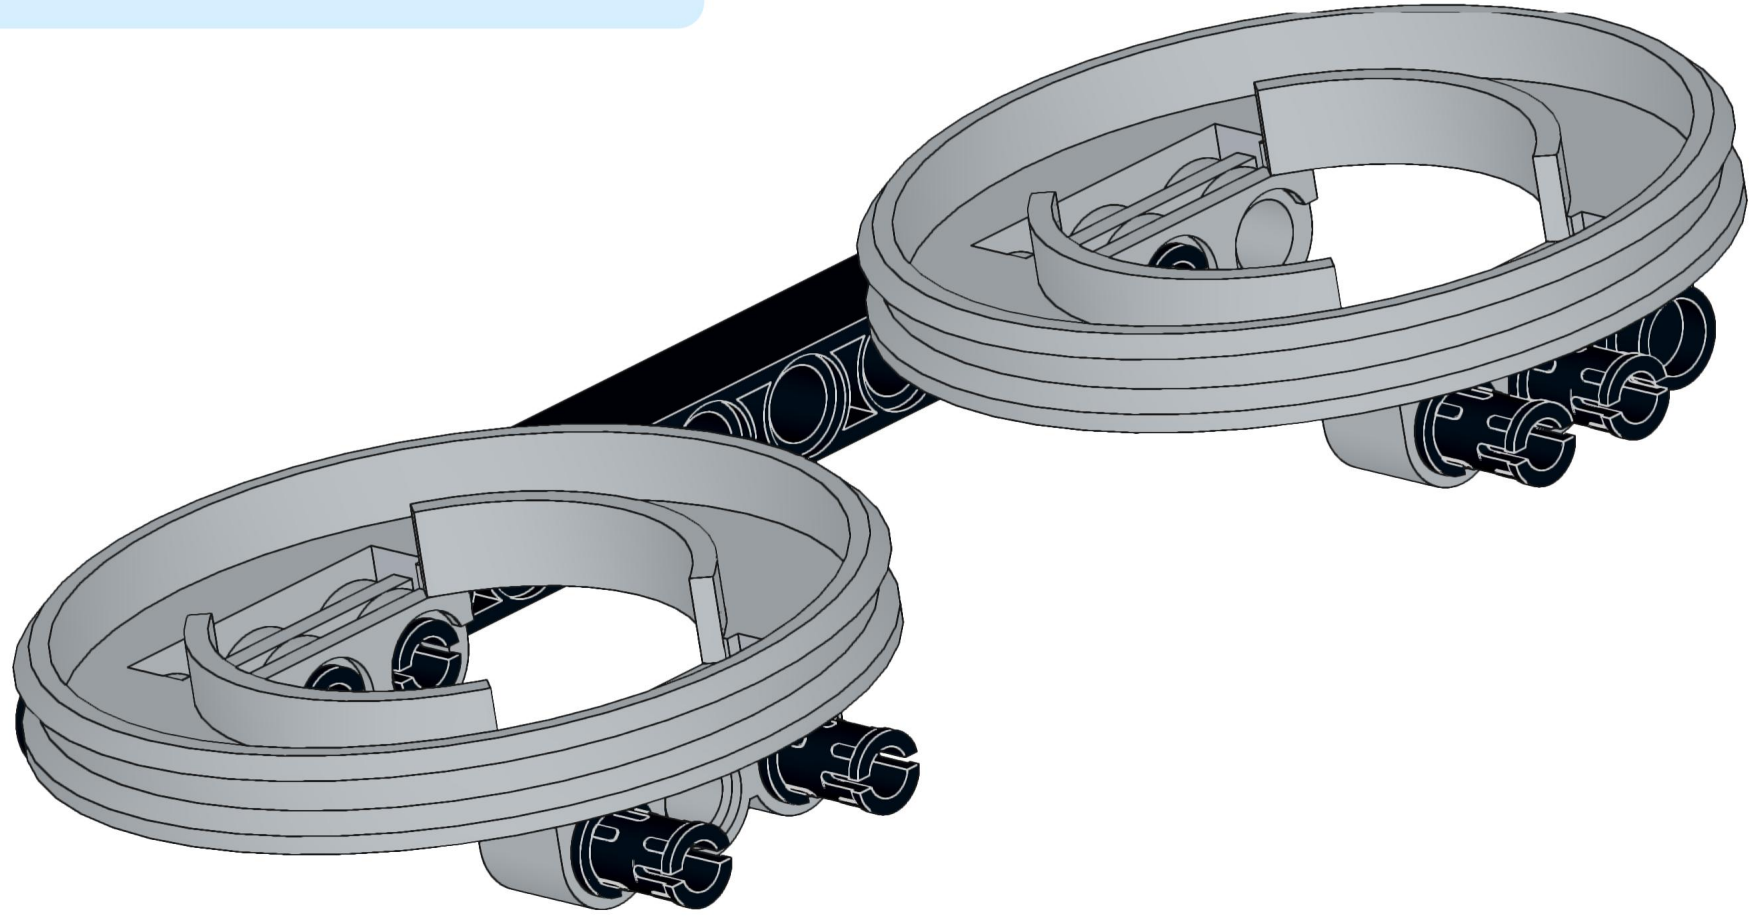

4x  4x 

3x      2x

2x  
2x  
1x  
1x

This block contains a parts list for step 30. It includes: 2x black pins, 2x grey 1x2 Technic axles, 1x red 1x4 Technic beam, and 1x black 1x4 Technic beam.

1x 2x 2x

This block contains three parts: a 1x4 grey plate with four studs, a 1x3 black Technic brick with three studs, and a 2x2 black Technic brick with four studs. Below each part is its quantity: '1x', '2x', and '2x' respectively.

2x

2x

2x

1x 3x

2x  1x 

This block contains a parts list for step 38. It features a small gear icon followed by the quantity '2x' and a long axle icon followed by the quantity '1x'. The entire list is enclosed in a light blue rectangular background.