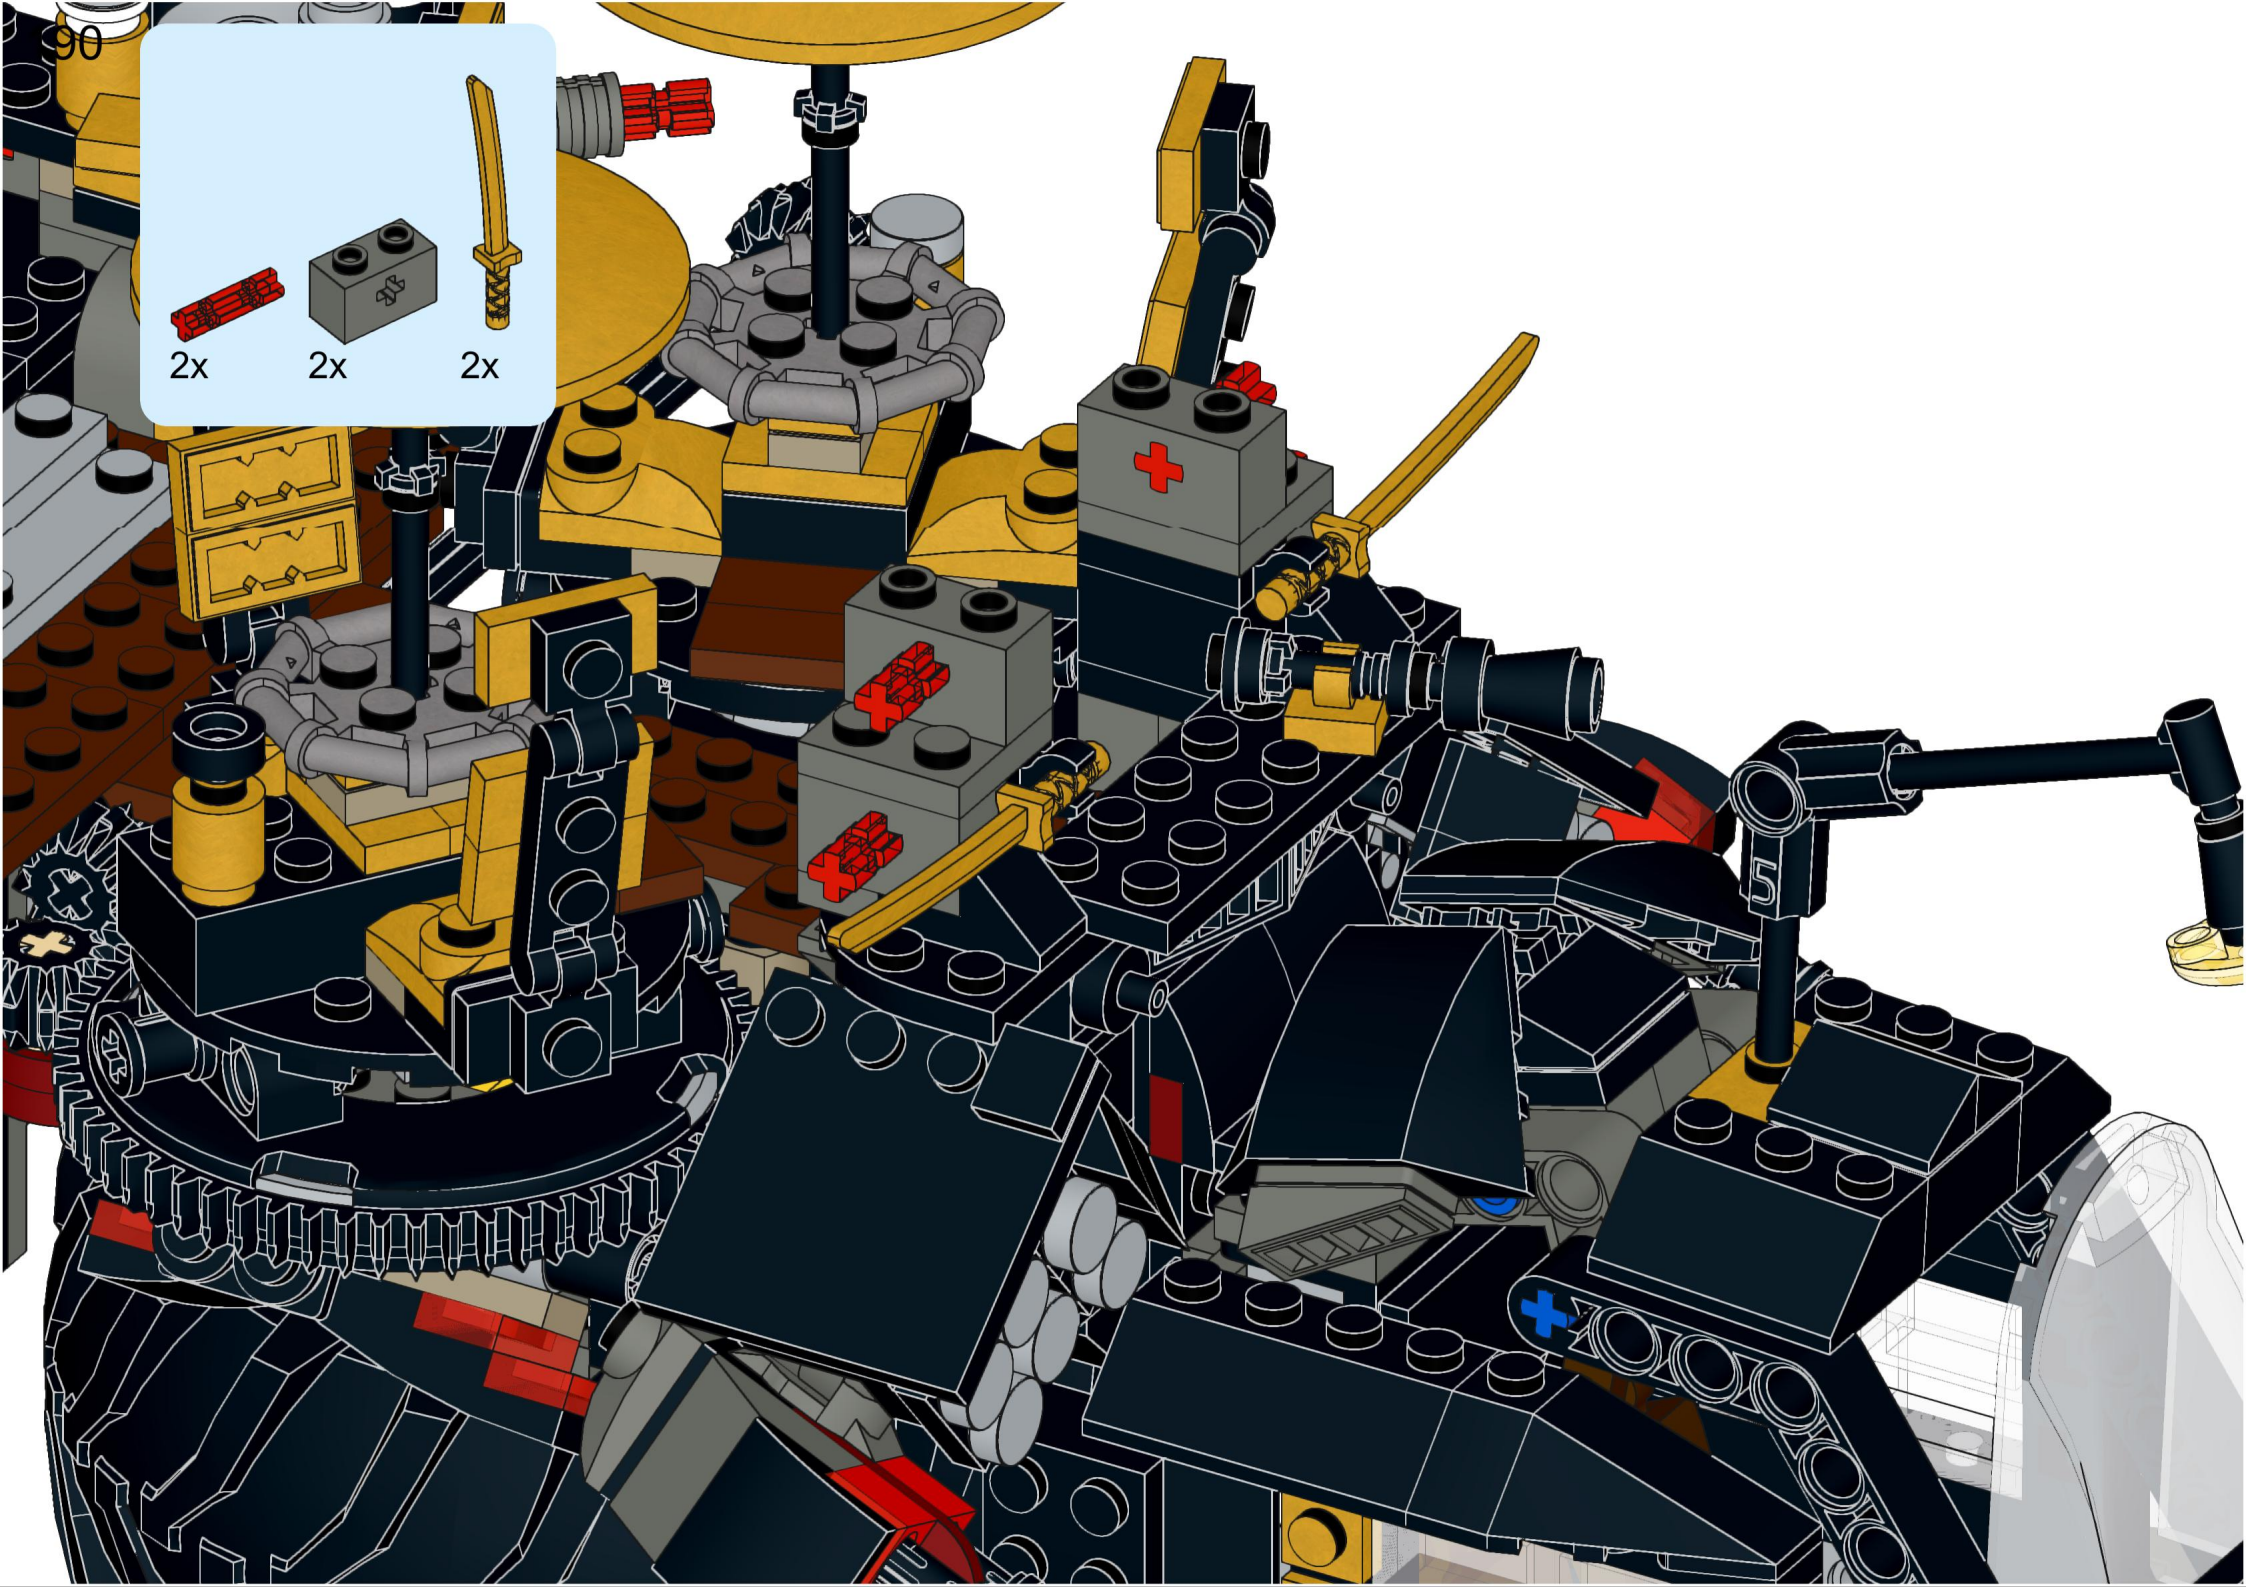

4x  2x 

1x

1x

This inset box shows two parts: a black Technic bush and a yellow Technic bush. Each part is accompanied by the quantity '1x'.

1x  1x 

2x  2x  2x 

2x  2x 

2x 2x 2x