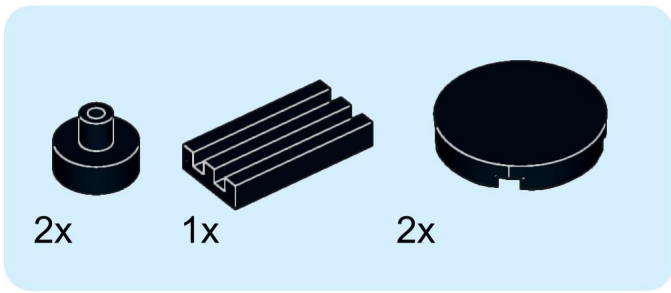

2x 2x 1x

This inset box shows the parts required for step 196: two black 1x1 Technic pins, two grey 1x3 Technic Technic pins, and one grey Technic arrowhead.

2x  
1x  
1x

This inset box shows the parts list for step 198. It contains three items: a black 1x3 Technic beam, a tan 1x4 Technic beam with three holes, and a grey 1x6 Technic beam with four holes. Each item is accompanied by its quantity: '2x' for the black beam, '1x' for the tan beam, and '1x' for the grey beam.

1x 1x 1x

This inset box lists the parts required for step 199. It contains three items: a brown 1x2 brick, a red 1x4 brick, and a red 1x6 brick. Each item is accompanied by the quantity '1x'.

3x 2x 3x

This inset box shows the parts required for step 224: three red 1x2 Technic bricks, two grey 1x2 Technic Technic connectors, and three grey Technic pins. The quantities are indicated as 3x, 2x, and 3x respectively.

2x

2x  
4x  
2x

This inset box lists the parts required for step 238: two black 1x2 Technic plates, four grey 1x4 Technic bricks with four holes, and two black 1x4 Technic plates.

2x 2x 2x 2x

This inset box lists the parts required for step 239. It contains four items, each with a quantity of 2: a white bush, a black 1x2 Technic connector, a red 1x2 Technic plate, and a grey 1x2 Technic plate with four holes.