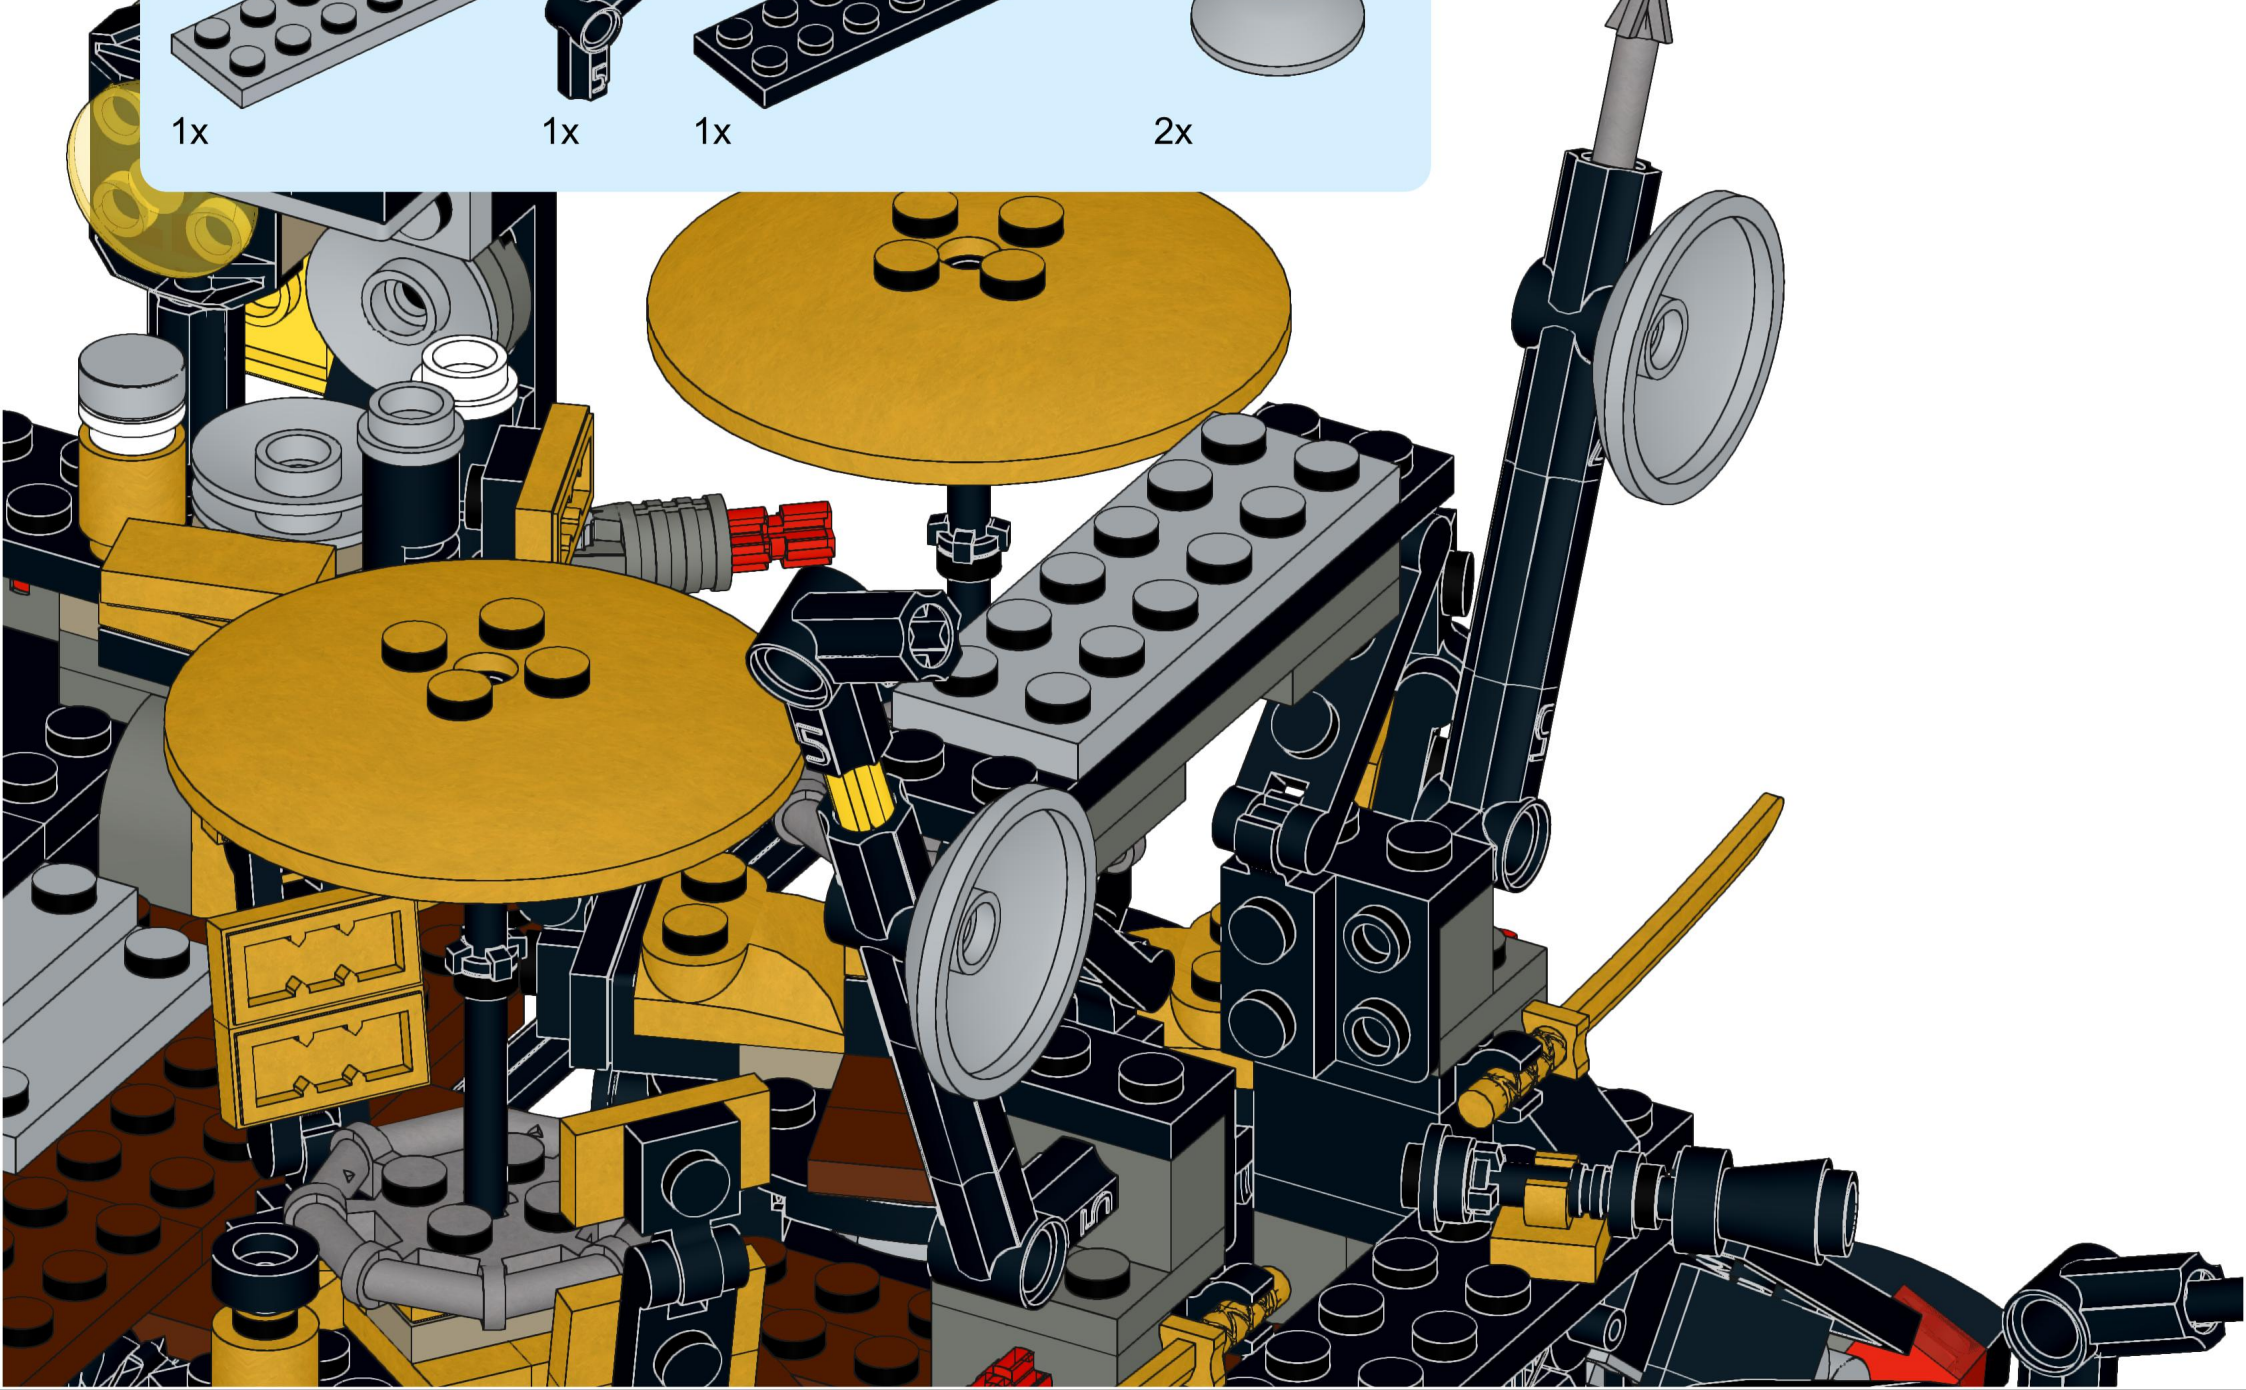

1x 1x 1x 2x

This block contains a parts list for step 195. It includes: 1x grey 1x6 Technic brick with holes; 1x black L-shaped Technic connector; 1x black 1x6 Technic brick with holes; and 2x grey Technic washers.