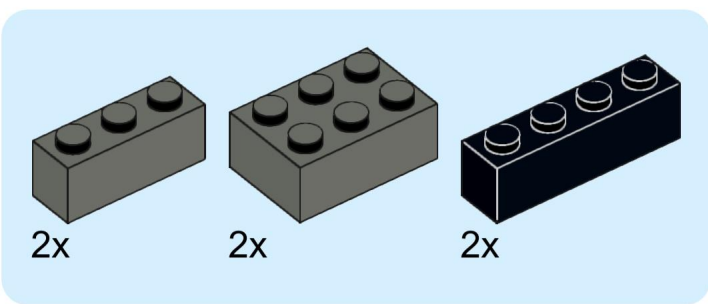

2x

2x

2x

1x 3x

2x  1x 

This block contains a parts list for step 38. It features a small gear icon followed by the quantity '2x' and a long axle icon followed by the quantity '1x'. The entire list is enclosed in a light blue rectangular background.

2x  
1x  
1x

This block contains three items: two black pins, one red 1x3 Technic brick with two black pins inserted, and one black 1x3 Technic axle with two holes.

2x

8x

2x

1x

2x 2x 2x

2x      2x

2x [1x1 grey brick with hole]   2x [1x2 dark blue wedge]   2x [1x4 dark blue plate with 8 holes]

1x 1x

- 1x [Small black bush]
- 1x [Black bush with a small protrusion]
- 1x [Black bush with a wider top]
- 1x [Black axle pin with a cross-shaped end]