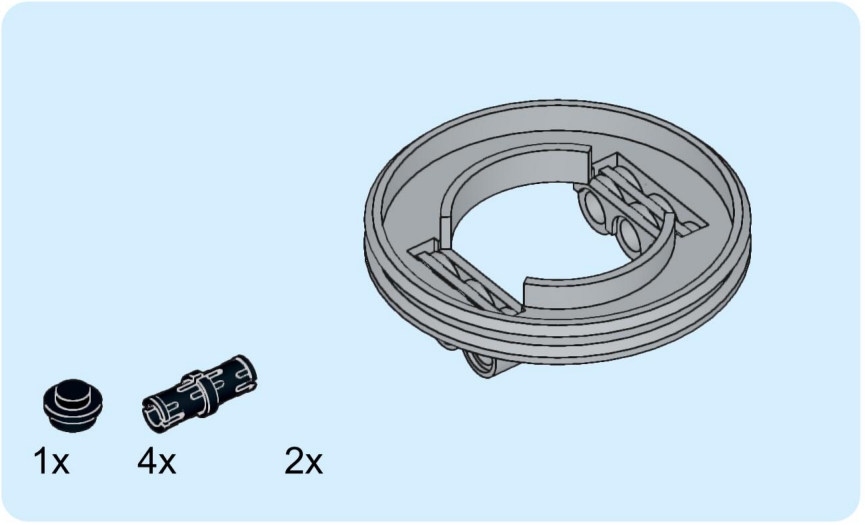

4x  4x 

3x      2x

2x  
2x  
1x  
1x

This block contains a parts list for step 30. It includes: 2x black pins, 2x grey 1x2 Technic axles, 1x red 1x4 Technic beam, and 1x black 1x4 Technic beam.

1x 2x 2x

This block contains three parts: a 1x4 grey plate with four studs, a 1x3 black Technic brick with three studs, and a 2x2 black Technic brick with four studs. Below each part is its quantity: '1x', '2x', and '2x' respectively.

2x

2x

2x

1x 3x

2x  1x 

This block contains a parts list for step 38. It features a small gear icon followed by the quantity '2x' and a long axle icon followed by the quantity '1x'. The entire list is enclosed in a light blue rectangular background.

2x  
1x  
1x

This block contains three items: two black pins, one red 1x3 Technic brick with two black pins inserted, and one black 1x3 Technic axle with two holes.

2x

8x

2x

1x

2x 2x 2x

2x      2x