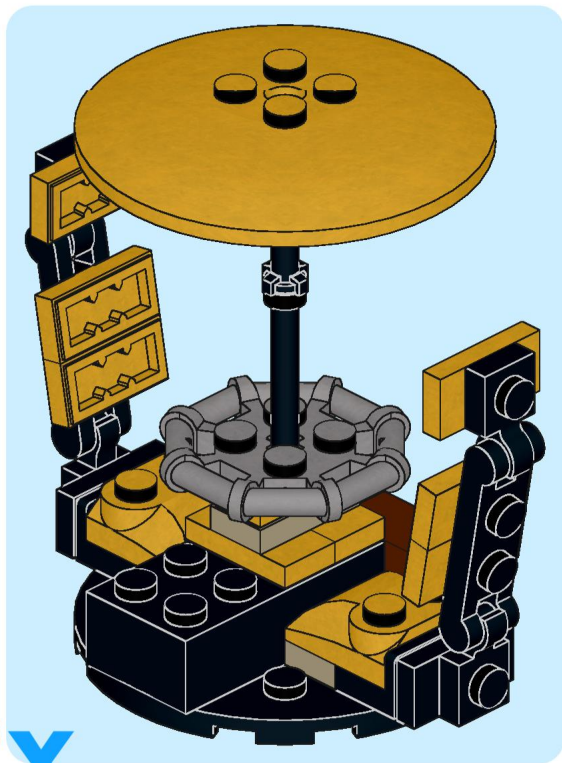

1x 1x 1x 2x

This block contains a parts list for step 160. It features four items: a white axle pin (1x), a grey axle pin (1x), a grey Technic disc (1x), and two black Technic axles (2x). The items are arranged horizontally with their respective quantities below them.

- 1x [Grey Technic Pin]
- 1x [White Technic Pin]
- 1x [Grey Technic Pin]
- 1x [Yellow Technic Beam]
- 1x [Grey Technic Plate]

1x

1x

164

165

166

- 1x 
- 1x 
- 2x 
- 1x 

2x