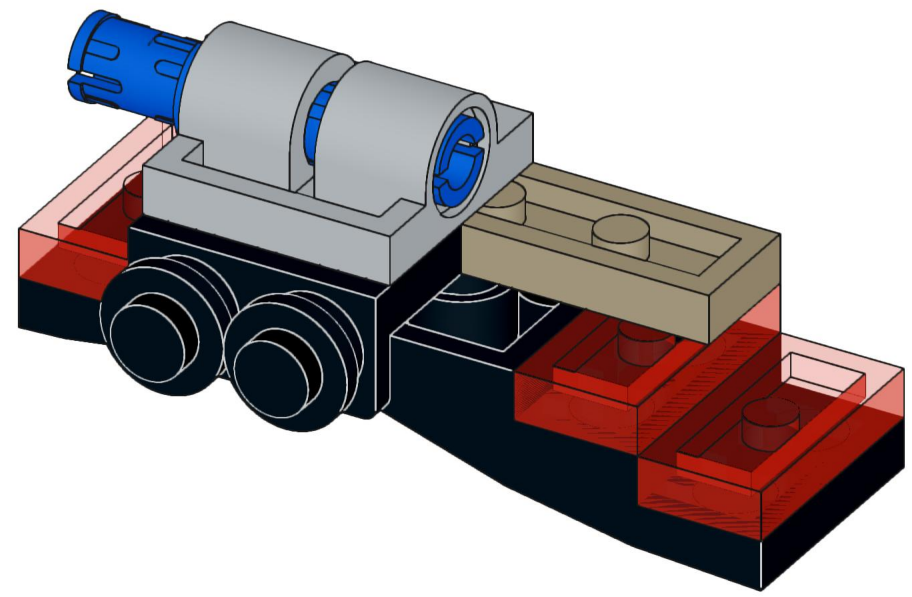

4x  4x 

3x      2x

2x  
2x  
1x  
1x

This block contains a parts list for step 30. It includes: 2x black pins, 2x grey 1x2 Technic axles, 1x red 1x4 Technic beam, and 1x black 1x4 Technic beam.

1x 2x 2x

This block contains three parts: a 1x4 grey plate with four studs, a 1x3 black Technic brick with three studs, and a 2x2 black Technic brick with four studs. Below each part is its quantity: '1x', '2x', and '2x' respectively.

2x

2x

2x

1x 3x

2x  1x 

This block contains a parts list for step 38. It features a small gear icon followed by the quantity '2x' and a long axle icon followed by the quantity '1x'. The entire list is enclosed in a light blue rectangular background.

2x  
1x  
1x

This block contains three items: two black pins, one red 1x3 Technic brick with two black pins inserted, and one black 1x3 Technic axle with two holes.

2x

8x

2x

1x

2x 2x 2x

2x      2x