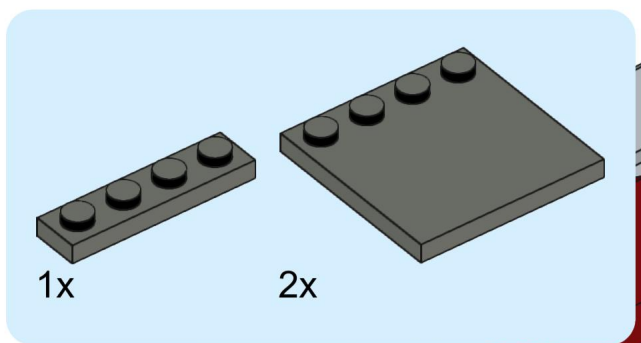

2x  2x  2x  2x 

8x  2x 

1x  1x  1x 

1x 3x 2x

This inset box shows the parts list for step 251. It contains three items: a 1x3 tan Technic brick with two holes, a 1x3 dark brown Technic brick with three holes, and a 1x5 tan Technic brick with four holes. Below each item is its quantity: '1x', '3x', and '2x' respectively.