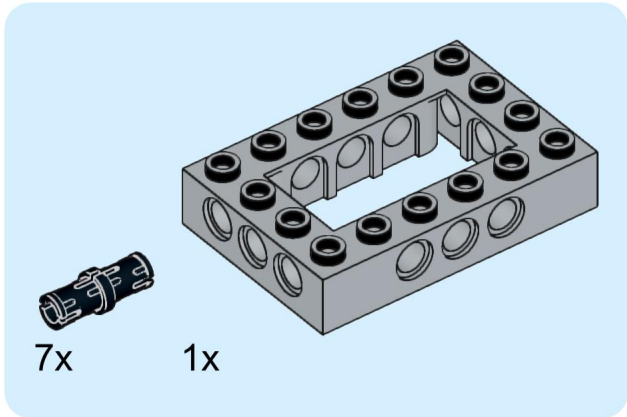

4x  4x 

3x      2x

2x  
2x  
1x  
1x

This block contains a parts list for step 30. It includes: 2x black pins, 2x grey 1x2 Technic axles, 1x red 1x4 Technic beam, and 1x black 1x4 Technic beam.

1x 2x 2x

This block contains three parts: a 1x4 grey plate with four studs, a 1x3 black Technic brick with three studs, and a 2x2 black Technic brick with four studs. Below each part is its quantity: '1x', '2x', and '2x' respectively.

2x

2x

2x

1x 3x

2x  1x 

This block contains a parts list for step 38. It features a small gear icon followed by the quantity '2x' and a long axle icon followed by the quantity '1x'. The entire list is enclosed in a light blue rectangular background.

2x  
1x  
1x

This block contains three items: two black pins, one red 1x3 Technic brick with two black pins inserted, and one black 1x3 Technic axle with two holes.

2x

8x

2x

1x

2x 2x 2x

2x      2x

2x [1x1 grey brick with hole]   2x [1x2 dark blue wedge]   2x [1x4 dark blue plate with 8 holes]

1x 1x

- 1x [Small black bush]
- 1x [Black bush with a small protrusion]
- 1x [Black bush with a wider top]
- 1x [Black axle pin with a cross-shaped end]