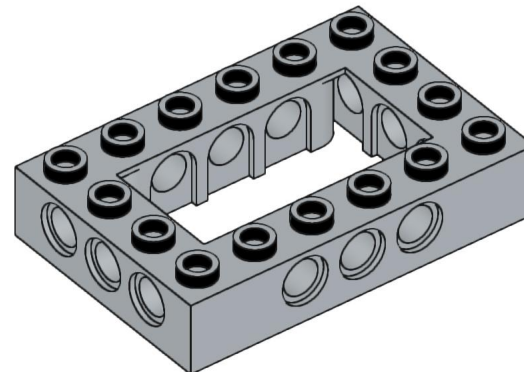

2x
40344, 86