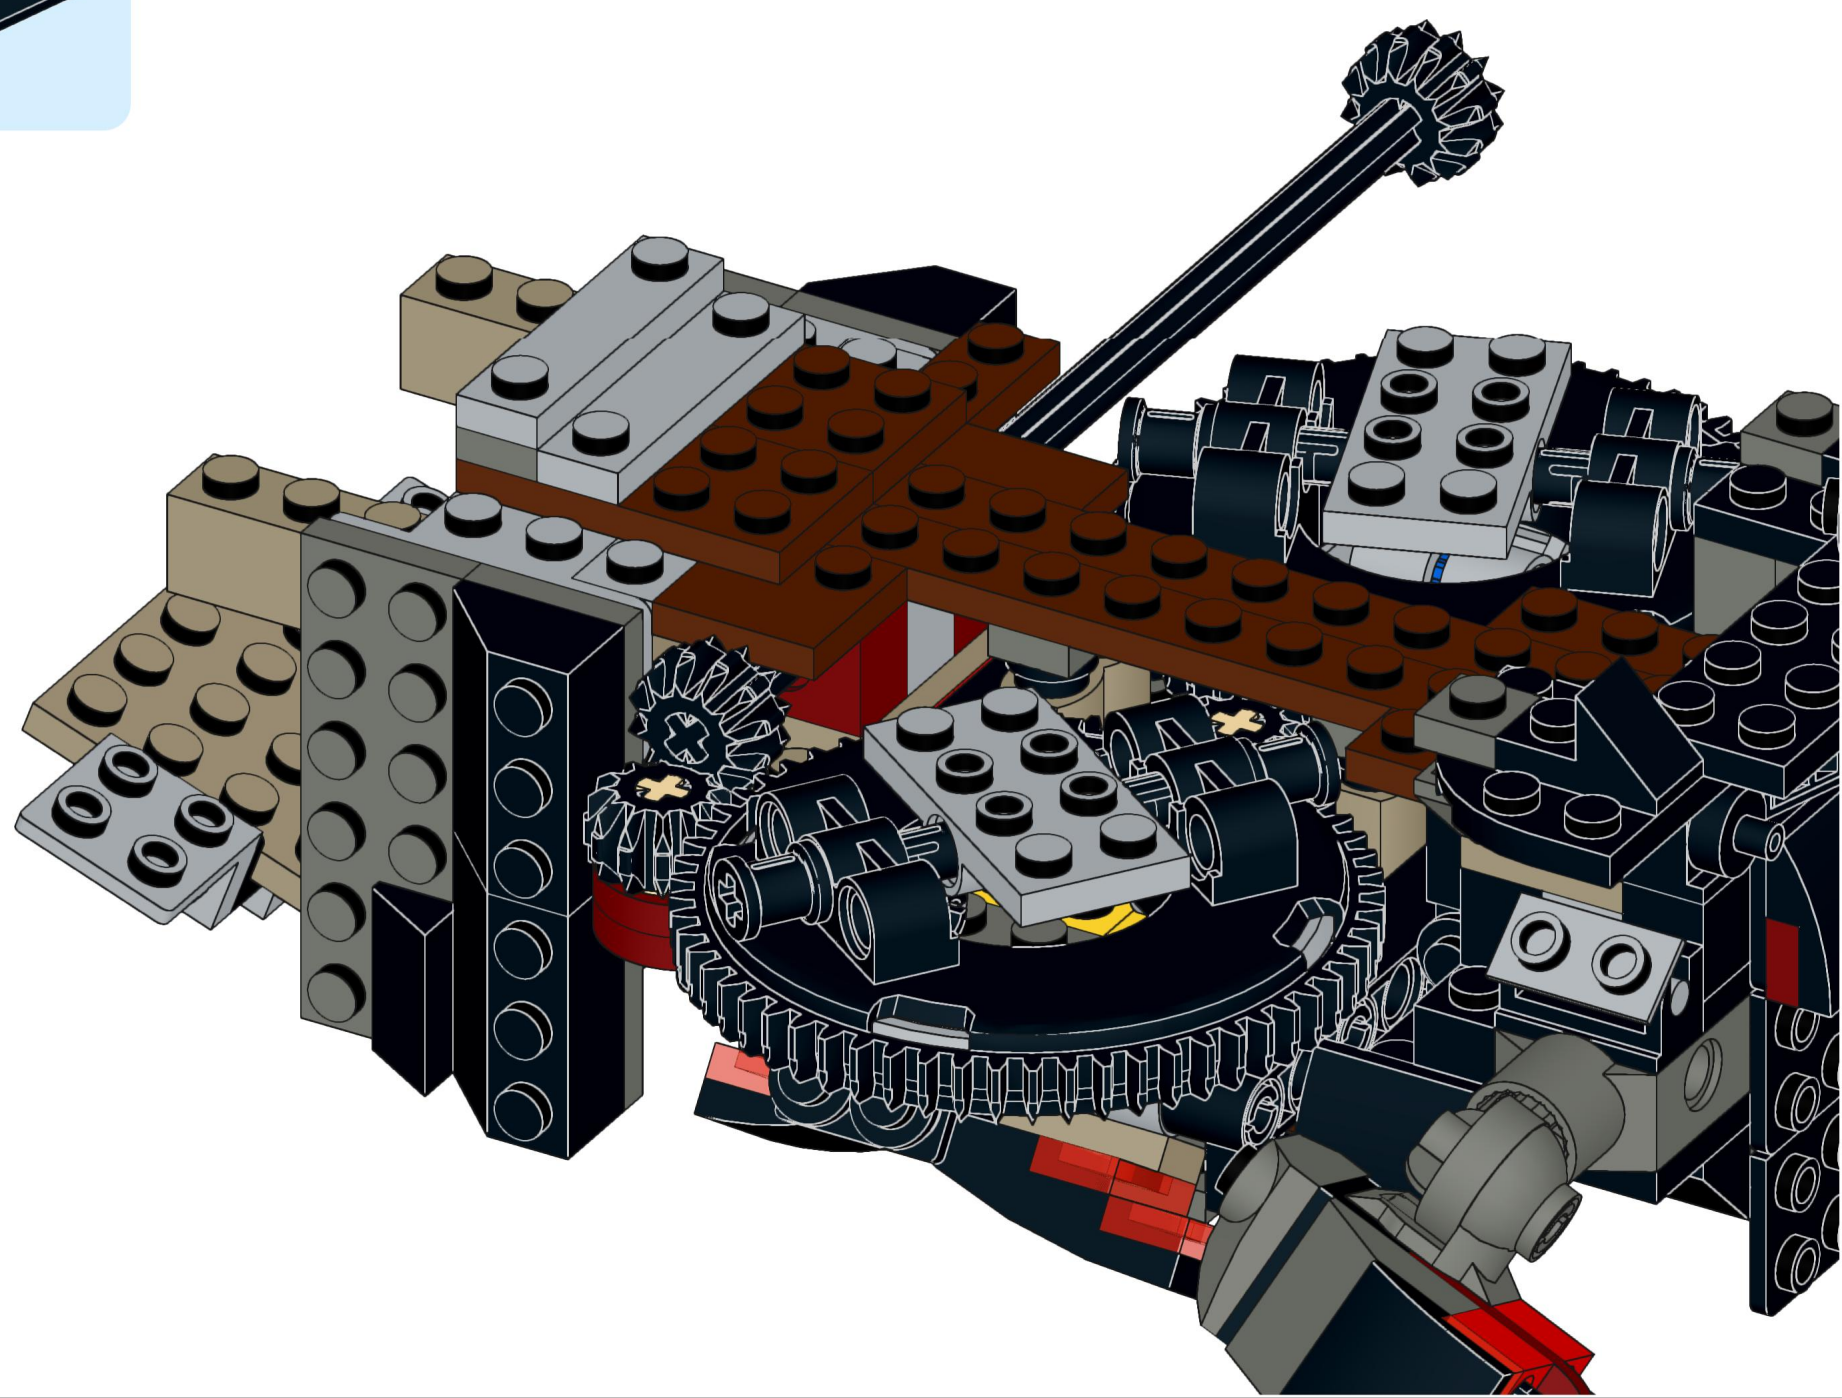

4x  4x 

3x      2x

2x  
2x  
1x  
1x

This block contains a parts list for step 30. It includes: 2x black pins, 2x grey 1x2 Technic axles, 1x red 1x4 Technic beam, and 1x black 1x4 Technic beam.

1x 2x 2x

This block contains three parts: a 1x4 grey plate with four studs, a 1x3 black Technic brick with three studs, and a 2x2 black Technic brick with four studs. Below each part is its quantity: '1x', '2x', and '2x' respectively.

2x

2x

2x

1x 3x

2x  1x 

This block contains a parts list for step 38. It features a small gear icon followed by the quantity '2x' and a long axle icon followed by the quantity '1x'. The entire list is enclosed in a light blue rectangular background.

2x  
1x  
1x

This block contains three items: two black pins, one red 1x3 Technic brick with two black pins inserted, and one black 1x3 Technic axle with two holes.

2x

8x

2x

1x

2x 2x 2x

2x      2x

2x [1x1 grey brick with hole]   2x [1x2 dark blue wedge]   2x [1x4 dark blue plate with 8 holes]

1x 1x

- 1x [Small black bush]
- 1x [Black bush with a small protrusion]
- 1x [Black bush with a wider top]
- 1x [Black axle pin with a cross-shaped end]