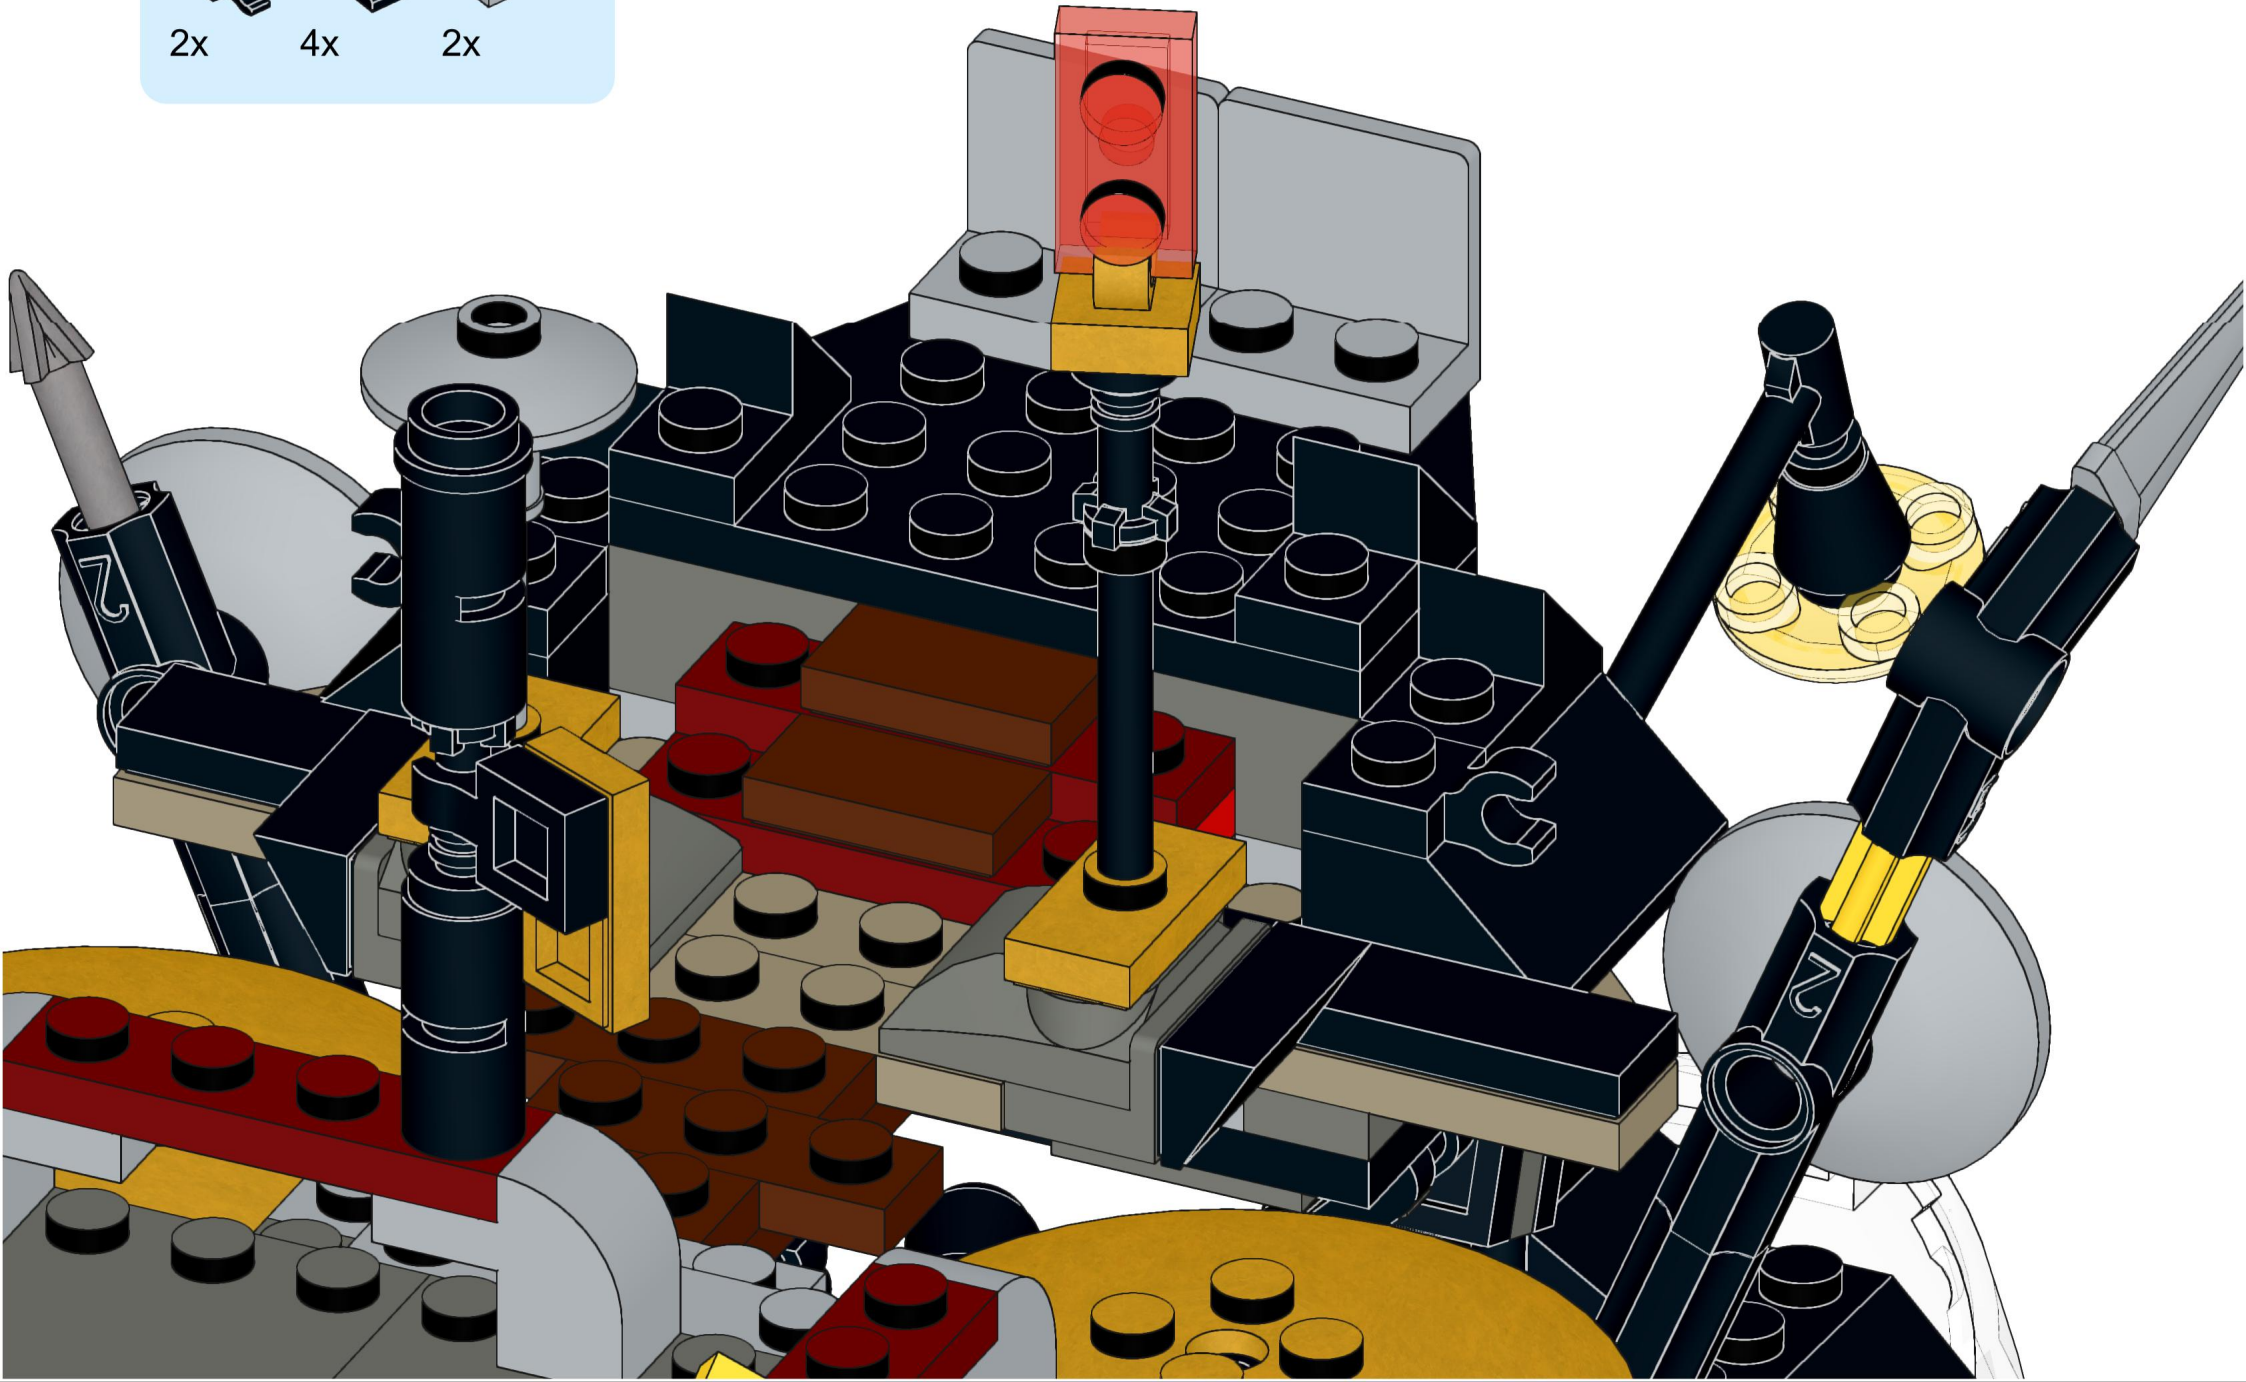

2x 4x 2x

This inset box lists the parts required for step 257: two black Technic pins, four black Technic Technaxles, and two grey Technic 1x2 plates with four holes.