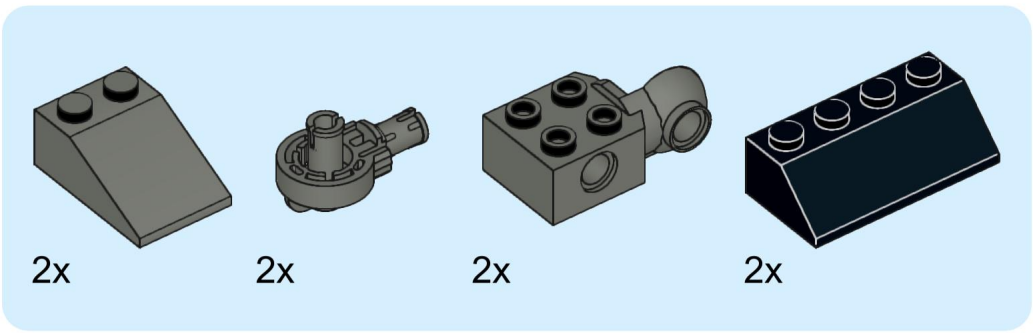

1x 1x 1x

This inset box lists the parts required for step 199. It contains three items: a brown 1x2 brick, a red 1x4 brick, and a red 1x6 brick. Each item is accompanied by the quantity '1x'.

3x 2x 3x

This inset box shows the parts required for step 224: three red 1x2 Technic bricks, two grey 1x2 Technic Technic connectors, and three grey Technic pins. The quantities are indicated as 3x, 2x, and 3x respectively.