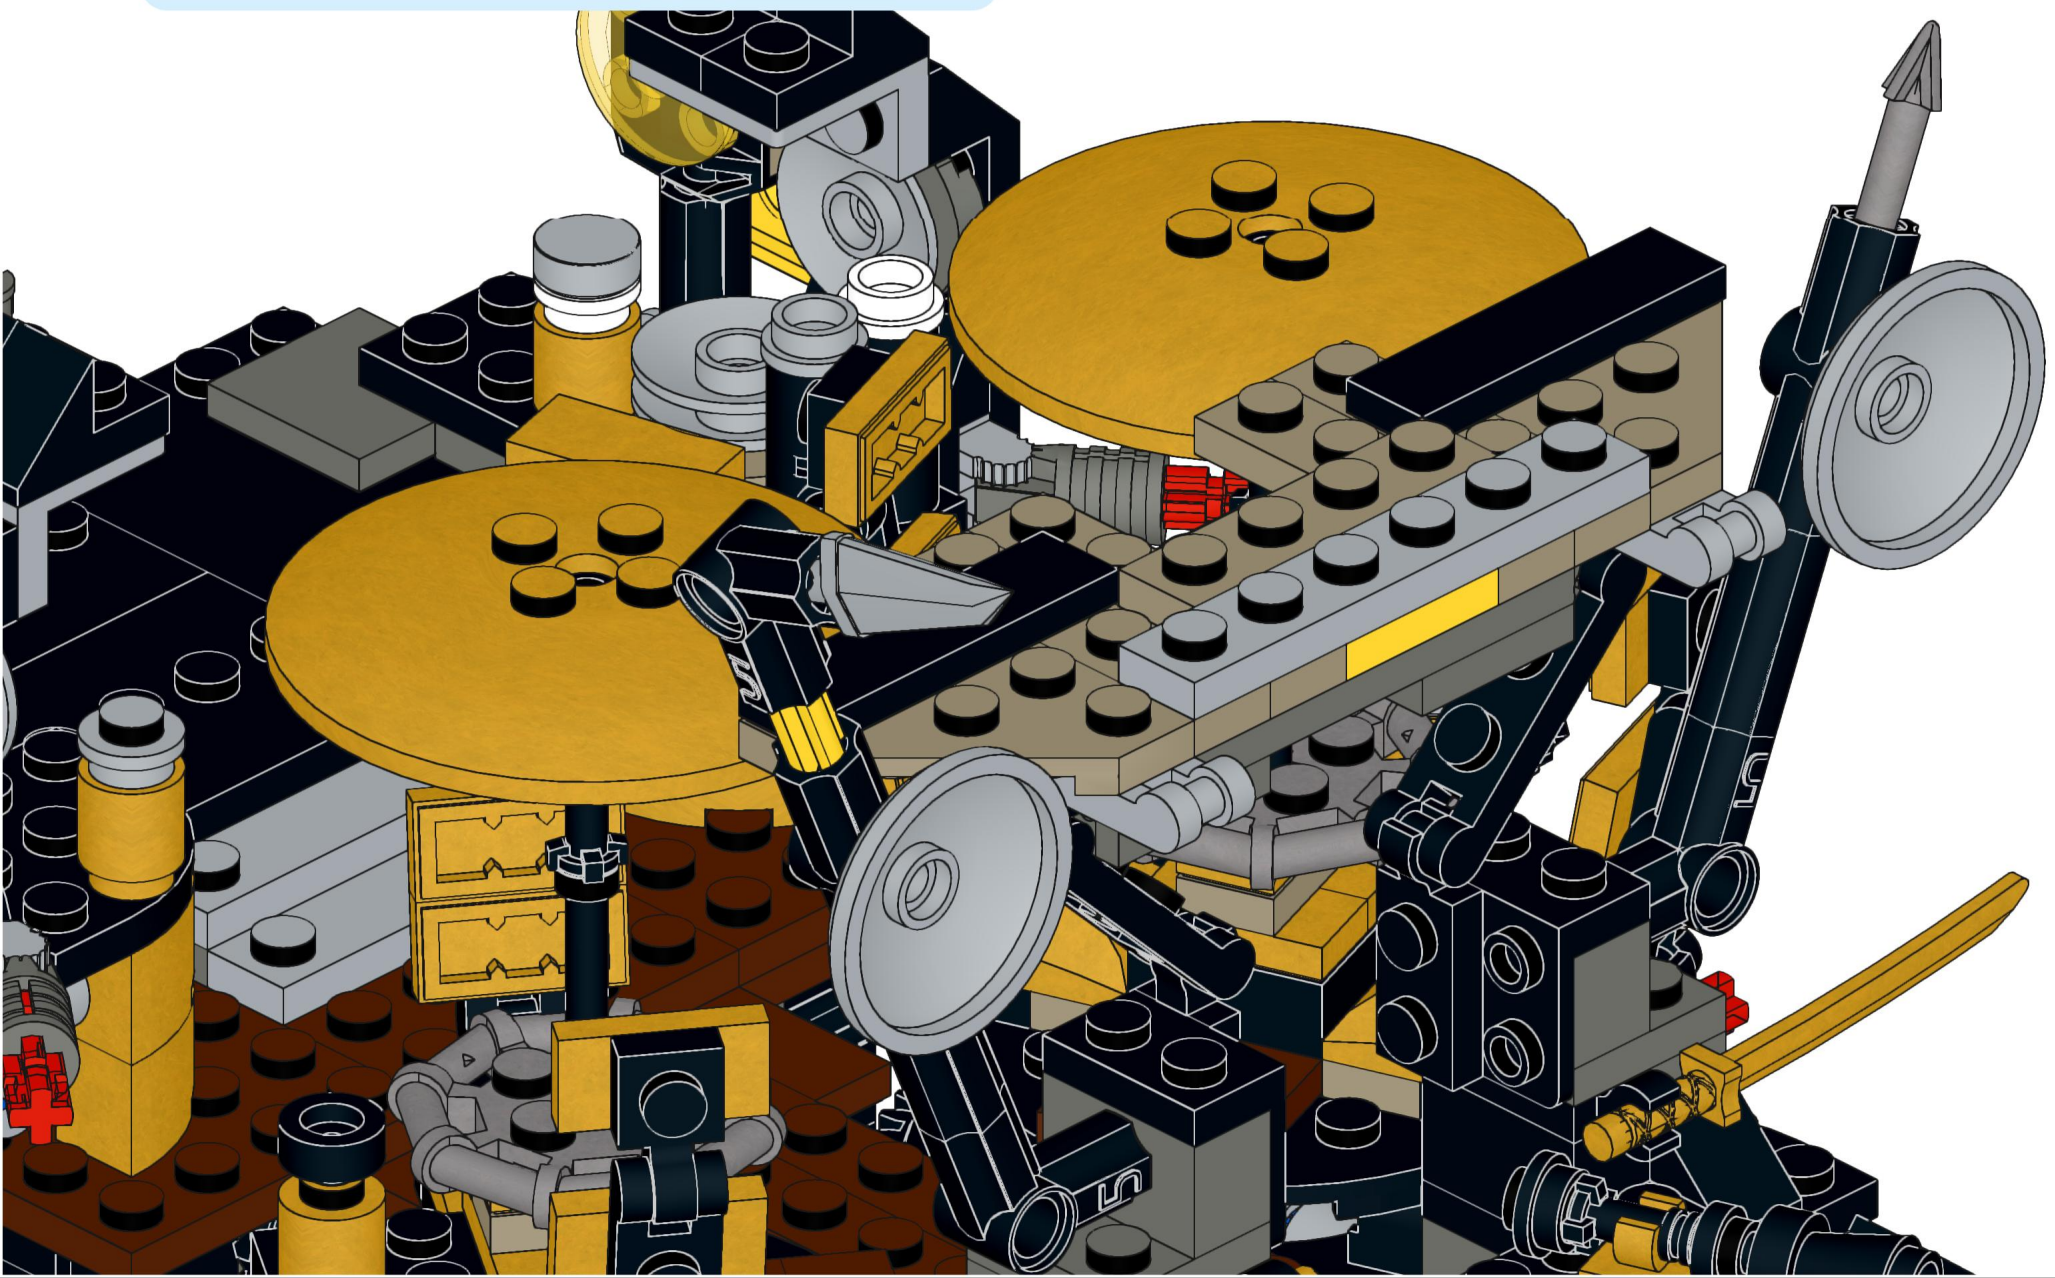

2x 2x 1x

This inset box shows the parts required for step 196: two black 1x1 Technic pins, two grey 1x3 Technic Technic pins, and one grey Technic arrowhead.

2x  
1x  
1x

This inset box shows the parts list for step 198. It contains three items: a black 1x3 Technic beam, a tan 1x4 Technic beam with three holes, and a grey 1x6 Technic beam with four holes. Each item is accompanied by its quantity: '2x' for the black beam, '1x' for the tan beam, and '1x' for the grey beam.