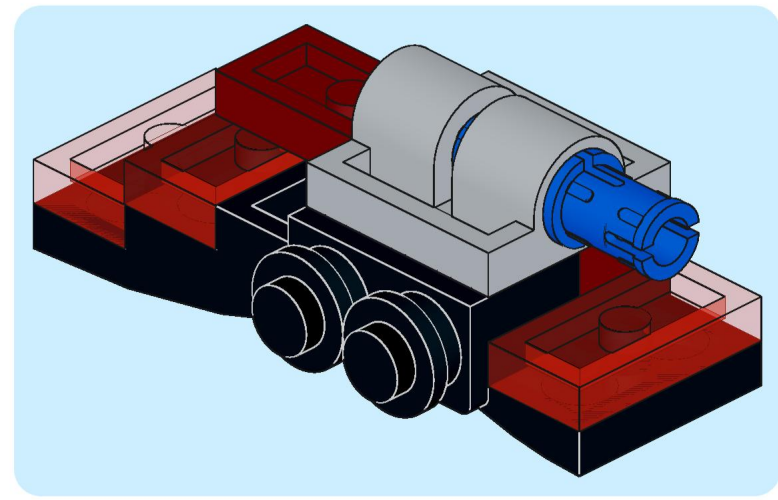

4x  4x 

3x      2x

2x  
2x  
1x  
1x

This block contains a parts list for step 30. It includes: 2x black pins, 2x grey 1x2 Technic axles, 1x red 1x4 Technic beam, and 1x black 1x4 Technic beam.

1x 2x 2x

This block contains three parts: a 1x4 grey plate with four studs, a 1x3 black Technic brick with three studs, and a 2x2 black Technic brick with four studs. Below each part is its quantity: '1x', '2x', and '2x' respectively.

2x

2x

2x

1x 3x

2x  1x 

This block contains a parts list for step 38. It features a small gear icon followed by the quantity '2x' and a long axle icon followed by the quantity '1x'. The entire list is enclosed in a light blue rectangular background.

2x  
1x  
1x

This block contains three items: two black pins, one red 1x3 Technic brick with two black pins inserted, and one black 1x3 Technic axle with two holes.

2x

8x

2x

1x

2x 2x 2x

2x      2x

2x [1x1 grey brick with hole]   2x [1x2 dark blue wedge]   2x [1x4 dark blue plate with 8 holes]

1x 1x

- 1x [Small black bush]
- 1x [Black bush with a small protrusion]
- 1x [Black bush with a wider top]
- 1x [Black axle pin with a cross-shaped end]