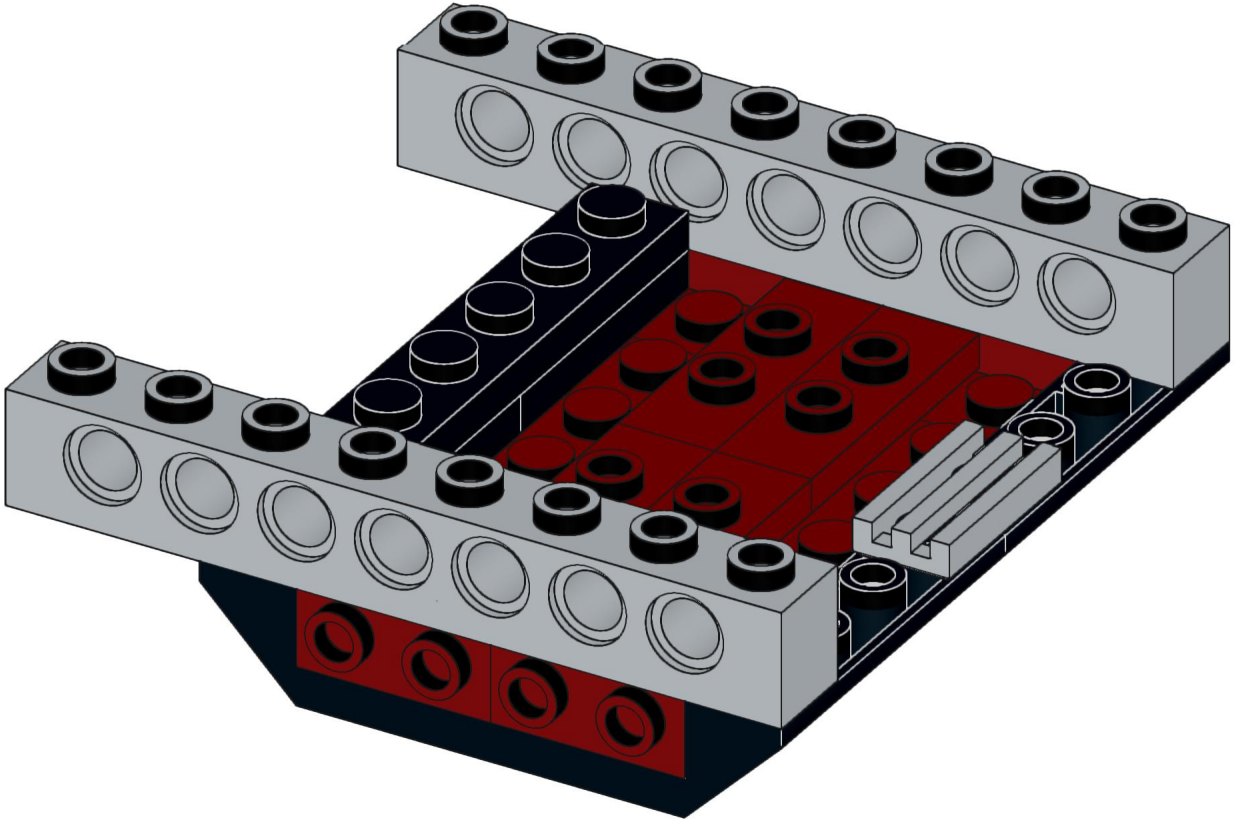

4x  4x 

3x      2x

2x  
2x  
1x  
1x

This block contains a parts list for step 30. It includes: 2x black pins, 2x grey 1x2 Technic axles, 1x red 1x4 Technic beam, and 1x black 1x4 Technic beam.

1x 2x 2x

This block contains three parts: a 1x4 grey plate with four studs, a 1x3 black Technic brick with three studs, and a 2x2 black Technic brick with four studs. Below each part is its quantity: '1x', '2x', and '2x' respectively.

2x

2x

2x

1x 3x

2x  1x 

This block contains a parts list for step 38. It features a small gear icon followed by the quantity '2x' and a long axle icon followed by the quantity '1x'. The entire list is enclosed in a light blue rectangular background.

1x

1x

102

103

104

2x

1x 2x

This block contains a parts list for step 106. It features two items: a dark grey 1x3 Technic Technonut and a dark grey 1x2 Technic Technonut. The quantity '1x' is positioned below the Technonut, and the quantity '2x' is positioned below the Technonut.

1x 1x 1x 2x

This block contains a parts list for step 160. It features four items: a white axle pin (1x), a grey axle pin (1x), a grey Technic disc (1x), and two black Technic axles (2x). The items are arranged horizontally with their respective quantities below them.