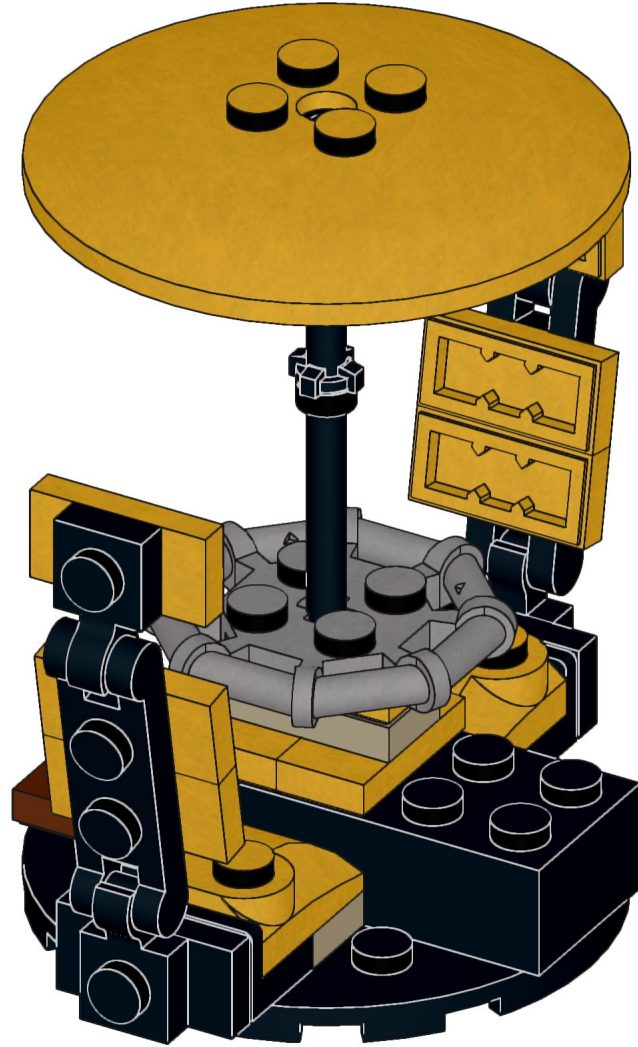

1x 1x 1x 2x

This block contains a parts list for step 160. It features four items: a white axle pin (1x), a grey axle pin (1x), a grey Technic disc (1x), and two black Technic axles (2x). The items are arranged horizontally with their respective quantities below them.

4x  2x 

1x

1x

This inset box shows two parts: a black Technic bush and a yellow Technic bush. Each part is accompanied by the quantity '1x'.

1x  1x 

2x  2x  2x 

2x  2x 

2x 2x 2x