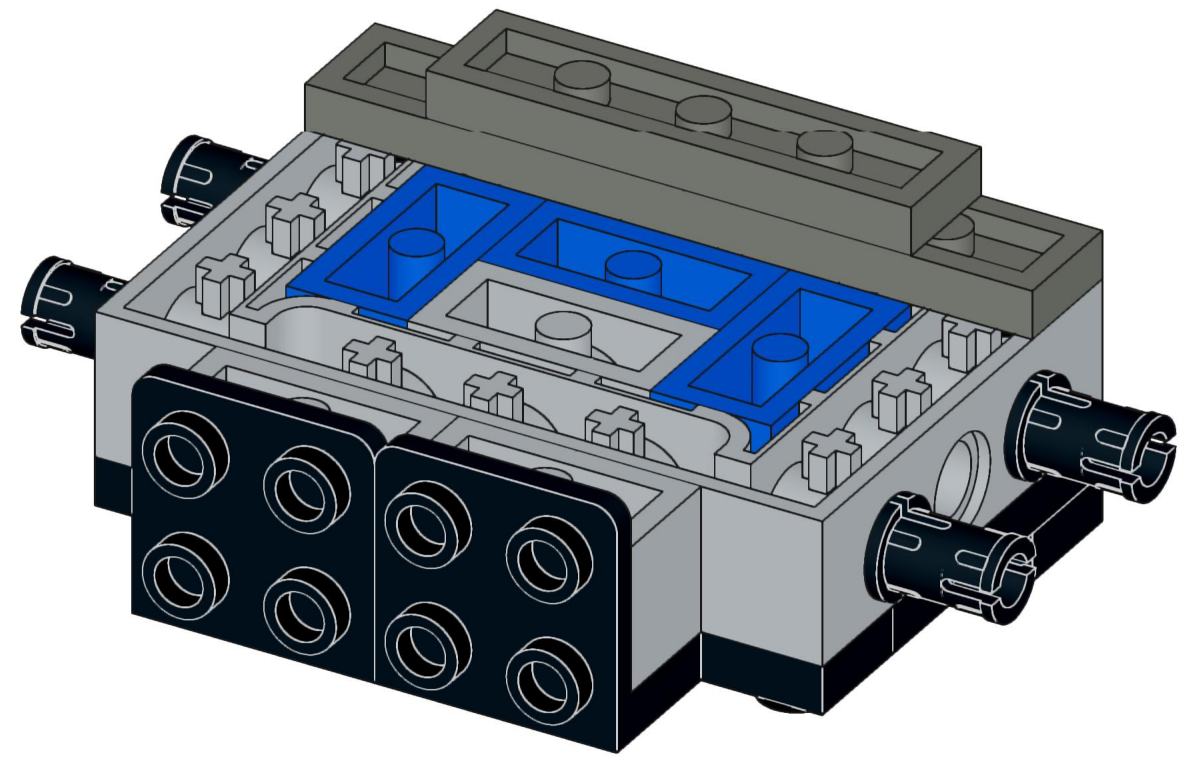

4x  4x 

3x      2x

2x  
2x  
1x  
1x

This block contains a parts list for step 30. It includes: 2x black pins, 2x grey 1x2 Technic axles, 1x red 1x4 Technic beam, and 1x black 1x4 Technic beam.

1x 2x 2x

This block contains three parts: a 1x4 grey plate with four studs, a 1x3 black Technic brick with three studs, and a 2x2 black Technic brick with four studs. Below each part is its quantity: '1x', '2x', and '2x' respectively.

2x

2x

2x

1x 3x

2x  1x 

This block contains a parts list for step 38. It features a small gear icon followed by the quantity '2x' and a long axle icon followed by the quantity '1x'. The entire list is enclosed in a light blue rectangular background.

2x  
1x  
1x

This block contains three items: two black pins, one red 1x3 Technic brick with two black pins inserted, and one black 1x3 Technic axle with two holes.

2x

8x

2x

1x

2x 2x 2x

2x      2x

2x [1x1 grey brick with hole]   2x [1x2 dark blue wedge]   2x [1x4 dark blue plate with 8 holes]

1x 1x

- 1x [Small black bush]
- 1x [Black bush with a small protrusion]
- 1x [Black bush with a wider top]
- 1x [Black axle pin with a cross-shaped end]