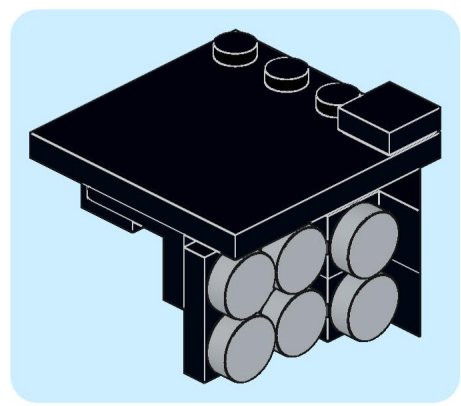

2x  
1x  
1x

This block contains three items: two black pins, one red 1x3 Technic brick with two black pins inserted, and one black 1x3 Technic axle with two holes.

2x

8x

2x

1x

2x 2x 2x

2x      2x

1x

1x

102

103

104

2x

1x 2x

This block contains a parts list for step 106. It features two items: a dark grey 1x3 Technic Technonut and a dark grey 1x2 Technic Technonut. The quantity '1x' is positioned below the Technonut, and the quantity '2x' is positioned below the Technonut.

8x 8x

2x

1x      2x      2x

1x 1x

146

2x [1x 1-hole black Technic brick] 1x [1x black Technic wedge with 1 hole] 1x [1x black Technic wedge with 1 hole]

2x  2x  2x 

1x      2x      1x

1x 1x 1x 2x

This block contains a parts list for step 160. It features four items: a white axle pin (1x), a grey axle pin (1x), a grey Technic disc (1x), and two black Technic axles (2x). The items are arranged horizontally with their respective quantities below them.