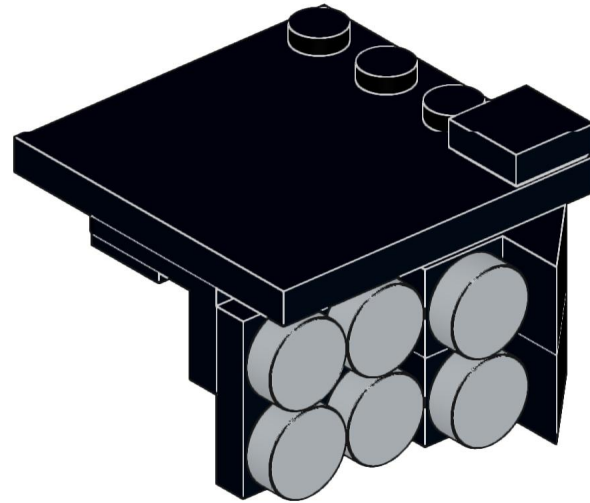

4x  4x 

3x      2x

2x  
2x  
1x  
1x

This block contains a parts list for step 30. It includes: 2x black pins, 2x grey 1x2 Technic axles, 1x red 1x4 Technic beam, and 1x black 1x4 Technic beam.

1x 2x 2x

This block contains three parts: a 1x4 grey plate with four studs, a 1x3 black Technic brick with three studs, and a 2x2 black Technic brick with four studs. Below each part is its quantity: '1x', '2x', and '2x' respectively.

2x  
1x  
1x

This block contains three items: two black pins, one red 1x3 Technic brick with two black pins inserted, and one black 1x3 Technic axle with two holes.

2x

8x

2x

1x

2x 2x 2x

2x      2x

8x 8x

2x

1x      2x      2x

1x 1x

146

2x [1x 1-hole black Technic brick] 1x [1x black Technic wedge with 1 hole] 1x [1x black Technic wedge with 1 hole]

2x  2x  2x 

1x      2x      1x

1x 1x 1x 2x

This block contains a parts list for step 160. It features four items: a white axle pin (1x), a grey axle pin (1x), a grey Technic disc (1x), and two black Technic axles (2x). The items are arranged horizontally with their respective quantities below them.