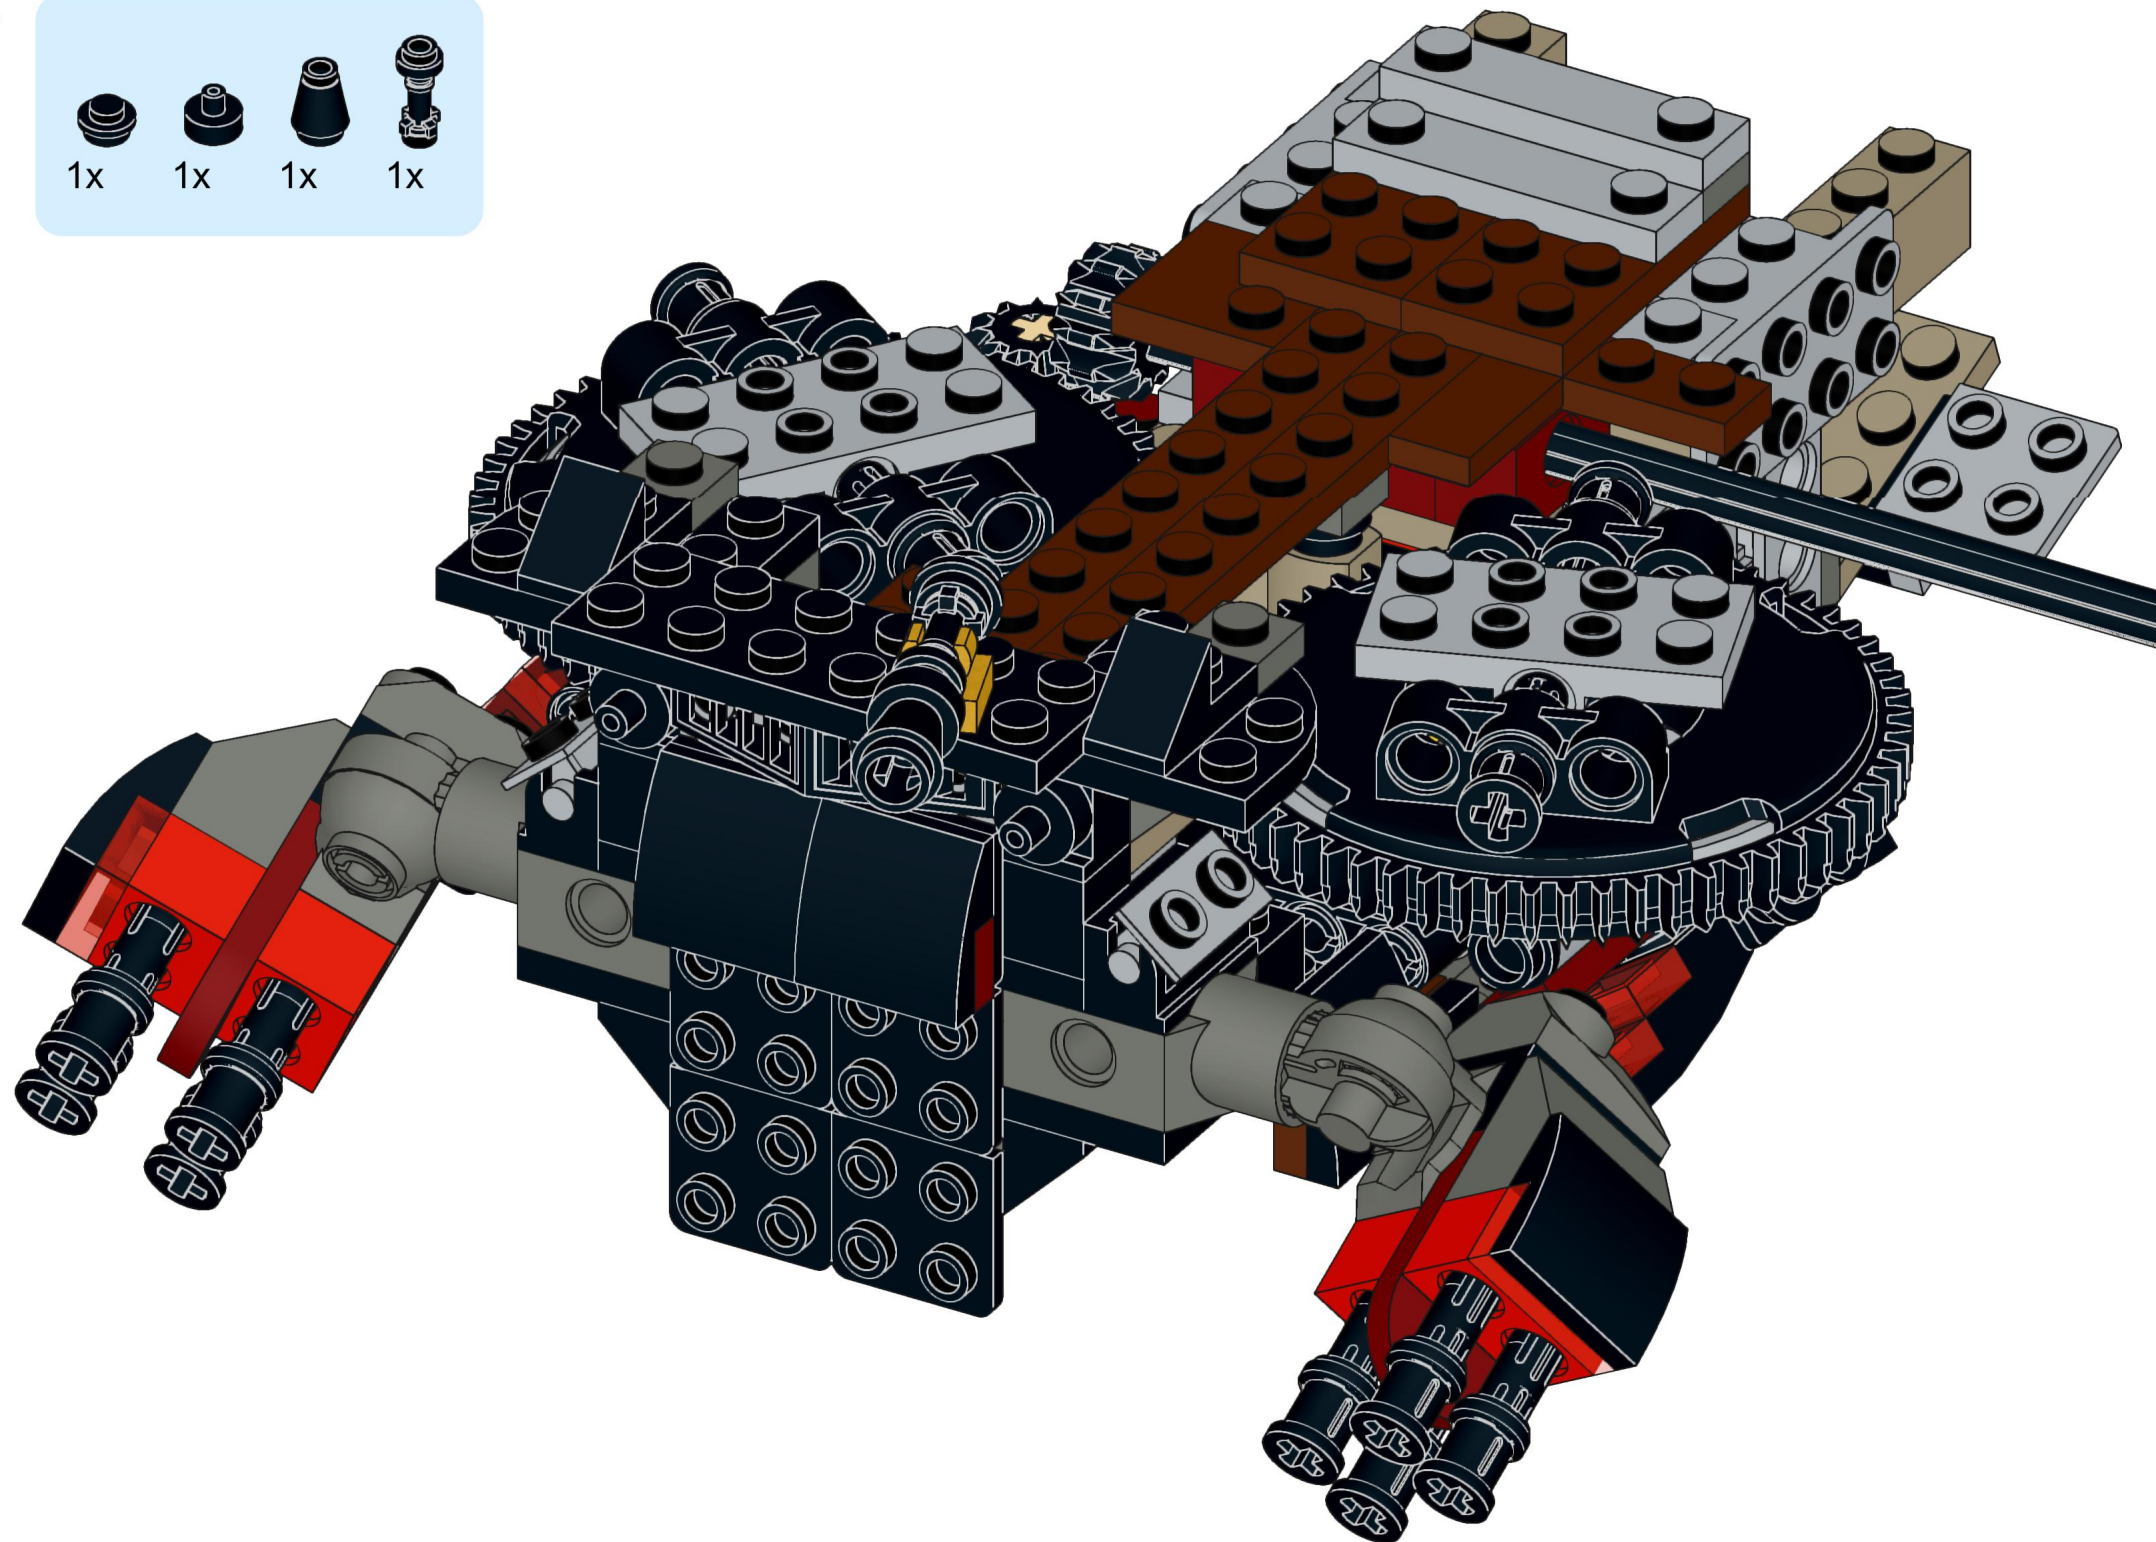

4x  4x 

3x      2x

2x  
2x  
1x  
1x

This block contains a parts list for step 30. It includes: 2x black pins, 2x grey 1x2 Technic axles, 1x red 1x4 Technic beam, and 1x black 1x4 Technic beam.

1x 2x 2x

This block contains three parts: a 1x4 grey plate with four studs, a 1x3 black Technic brick with three studs, and a 2x2 black Technic brick with four studs. Below each part is its quantity: '1x', '2x', and '2x' respectively.

2x

2x

2x

1x 3x

2x  1x 

This block contains a parts list for step 38. It features a small gear icon followed by the quantity '2x' and a long axle icon followed by the quantity '1x'. The entire list is enclosed in a light blue rectangular background.

2x  
1x  
1x

This block contains three items: two black pins, one red 1x3 Technic brick with two black pins inserted, and one black 1x3 Technic axle with two holes.

2x

8x

2x

1x

2x 2x 2x

2x      2x

2x [1x1 grey brick with hole]   2x [1x2 dark blue wedge]   2x [1x4 dark blue plate with 8 holes]

1x 1x

- 1x [Small black bush]
- 1x [Black bush with a small protrusion]
- 1x [Black bush with a wider top]
- 1x [Black axle pin with a cross-shaped end]