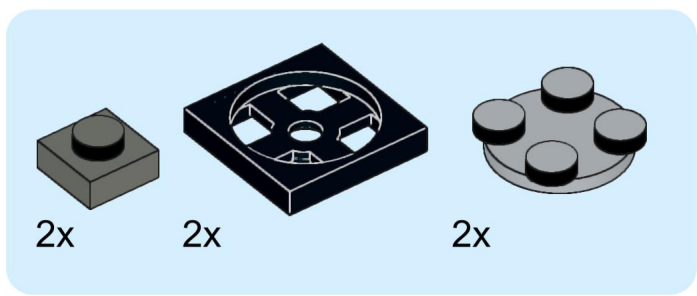

2x 2x 1x

This inset box shows the parts required for step 196: two black 1x1 Technic pins, two grey 1x3 Technic Technic pins, and one grey Technic arrowhead.

2x  
1x  
1x

This inset box shows the parts list for step 198. It contains three items: a black 1x3 Technic beam, a tan 1x4 Technic beam with three holes, and a grey 1x6 Technic beam with four holes. Each item is accompanied by its quantity: '2x' for the black beam, '1x' for the tan beam, and '1x' for the grey beam.

1x 1x 1x

This inset box lists the parts required for step 199. It contains three items: a brown 1x2 brick, a red 1x4 brick, and a red 1x6 brick. Each item is accompanied by the quantity '1x'.

3x 2x 3x

This inset box shows the parts required for step 224: three red 1x2 Technic bricks, two grey 1x2 Technic Technic connectors, and three grey Technic pins. The quantities are indicated as 3x, 2x, and 3x respectively.

2x

2x  
4x  
2x

This inset box lists the parts required for step 238: two black 1x2 Technic plates, four grey 1x4 Technic bricks with four holes, and two black 1x4 Technic plates.

2x 2x 2x 2x

This inset box lists the parts required for step 239. It contains four items, each with a quantity of 2: a white bush, a black 1x2 Technic connector, a red 1x2 Technic plate, and a grey 1x2 Technic plate with four holes.