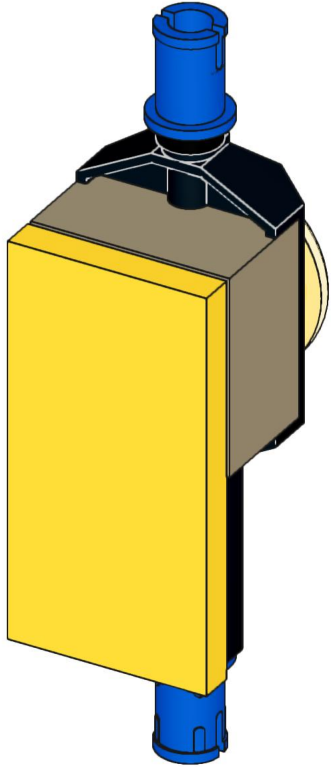

4x  4x 

3x      2x

2x  
2x  
1x  
1x

This block contains a parts list for step 30. It includes: 2x black pins, 2x grey 1x2 Technic axles, 1x red 1x4 Technic beam, and 1x black 1x4 Technic beam.

1x 2x 2x

This block contains three parts: a 1x4 grey plate with four studs, a 1x3 black Technic brick with three studs, and a 2x2 black Technic brick with four studs. Below each part is its quantity: '1x', '2x', and '2x' respectively.

2x

2x

2x

1x 3x

2x  1x 

This block contains a parts list for step 38. It features a small gear icon followed by the quantity '2x' and a long axle icon followed by the quantity '1x'. The entire list is enclosed in a light blue rectangular background.

1x 1x 1x 2x

This block contains a parts list for step 160. It features four items: a white axle pin (1x), a grey axle pin (1x), a grey Technic disc (1x), and two black Technic axles (2x). The items are arranged horizontally with their respective quantities below them.

- 1x [Grey Technic Pin]
- 1x [White Technic Pin]
- 1x [Grey Technic Pin]
- 1x [Yellow Technic Beam]
- 1x [Grey Technic Plate]

1x

1x

164

165

166

- 1x 
- 1x 
- 2x 
- 1x 

2x