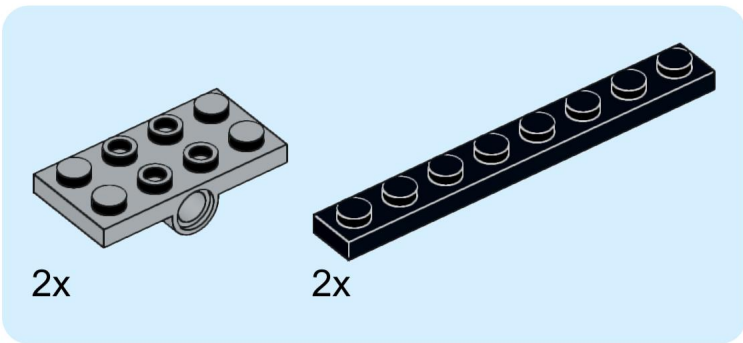

1x 1x 1x

This inset box lists the parts required for step 199. It contains three items: a brown 1x2 brick, a red 1x4 brick, and a red 1x6 brick. Each item is accompanied by the quantity '1x'.

3x 2x 3x

This inset box shows the parts required for step 224: three red 1x2 Technic bricks, two grey 1x2 Technic Technic connectors, and three grey Technic pins. The quantities are indicated as 3x, 2x, and 3x respectively.