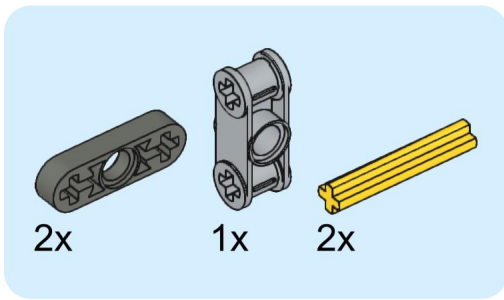

2x

2x

2x

1x 3x

2x  1x 

This block contains a parts list for step 38. It features a small gear icon followed by the quantity '2x' and a long axle icon followed by the quantity '1x'. The entire list is enclosed in a light blue rectangular background.

2x  
1x  
2x

This inset box lists the parts required for step 260: two black 1x2 Technic bricks, one brown 1x4 Technic brick, and two black Technic pins with a T-shaped end.

2x  2x  2x 

4x  2x  1x 

2x  2x 