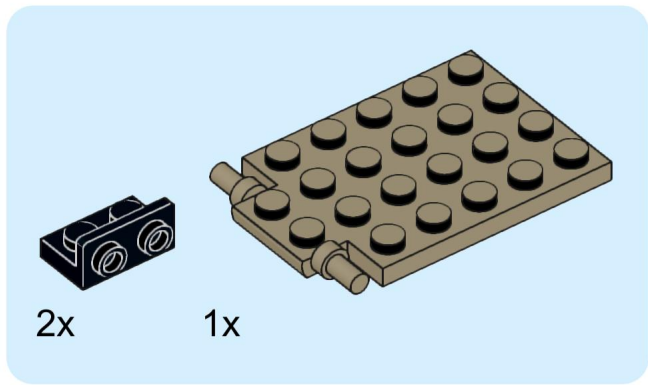

4x  4x 

3x      2x

2x  
2x  
1x  
1x

This block contains a parts list for step 30. It includes: 2x black pins, 2x grey 1x2 Technic axles, 1x red 1x4 Technic beam, and 1x black 1x4 Technic beam.

1x 2x 2x

This block contains three parts: a 1x4 grey plate with four studs, a 1x3 black Technic brick with three studs, and a 2x2 black Technic brick with four studs. Below each part is its quantity: '1x', '2x', and '2x' respectively.

2x

2x

2x

1x 3x

2x  1x 

This block contains a parts list for step 38. It features a small gear icon followed by the quantity '2x' and a long axle icon followed by the quantity '1x'. The entire list is enclosed in a light blue rectangular background.

2x  
1x  
1x

This block contains three items: two black pins, one red 1x3 Technic brick with two black pins inserted, and one black 1x3 Technic axle with two holes.

2x

8x

2x

1x

2x 2x 2x

2x      2x