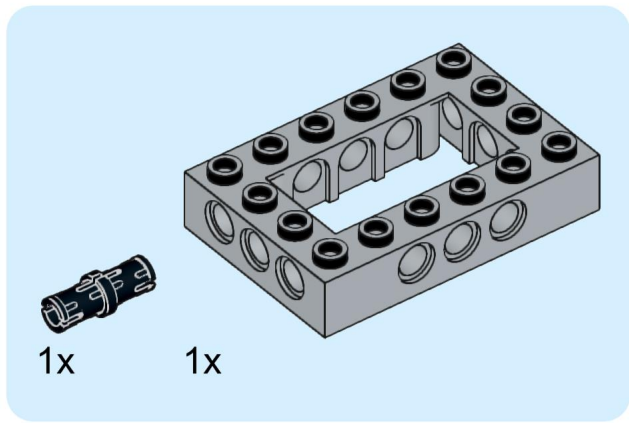

4x  4x 

3x      2x

2x  
2x  
1x  
1x

This block contains a parts list for step 30. It includes: 2x black pins, 2x grey 1x2 Technic axles, 1x red 1x4 Technic beam, and 1x black 1x4 Technic beam.

1x 2x 2x

This block contains three parts: a 1x4 grey plate with four studs, a 1x3 black Technic brick with three studs, and a 2x2 black Technic brick with four studs. Below each part is its quantity: '1x', '2x', and '2x' respectively.

2x

2x

2x

1x 3x

2x  1x 

This block contains a parts list for step 38. It features a small gear icon followed by the quantity '2x' and a long axle icon followed by the quantity '1x'. The entire list is enclosed in a light blue rectangular background.

2x  
1x  
1x

This block contains three items: two black pins, one red 1x3 Technic brick with two black pins inserted, and one black 1x3 Technic axle with two holes.

2x

8x

2x

1x

2x 2x 2x

2x      2x