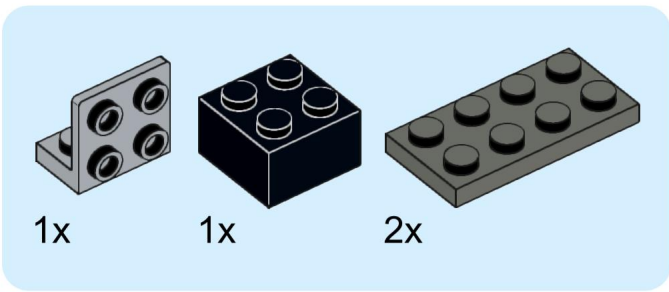

1x 1x 1x

This inset box lists the parts required for step 199. It contains three items: a brown 1x2 brick, a red 1x4 brick, and a red 1x6 brick. Each item is accompanied by the quantity '1x'.

3x 2x 3x

This inset box shows the parts required for step 224: three red 1x2 Technic bricks, two grey 1x2 Technic Technic connectors, and three grey Technic pins. The quantities are indicated as 3x, 2x, and 3x respectively.