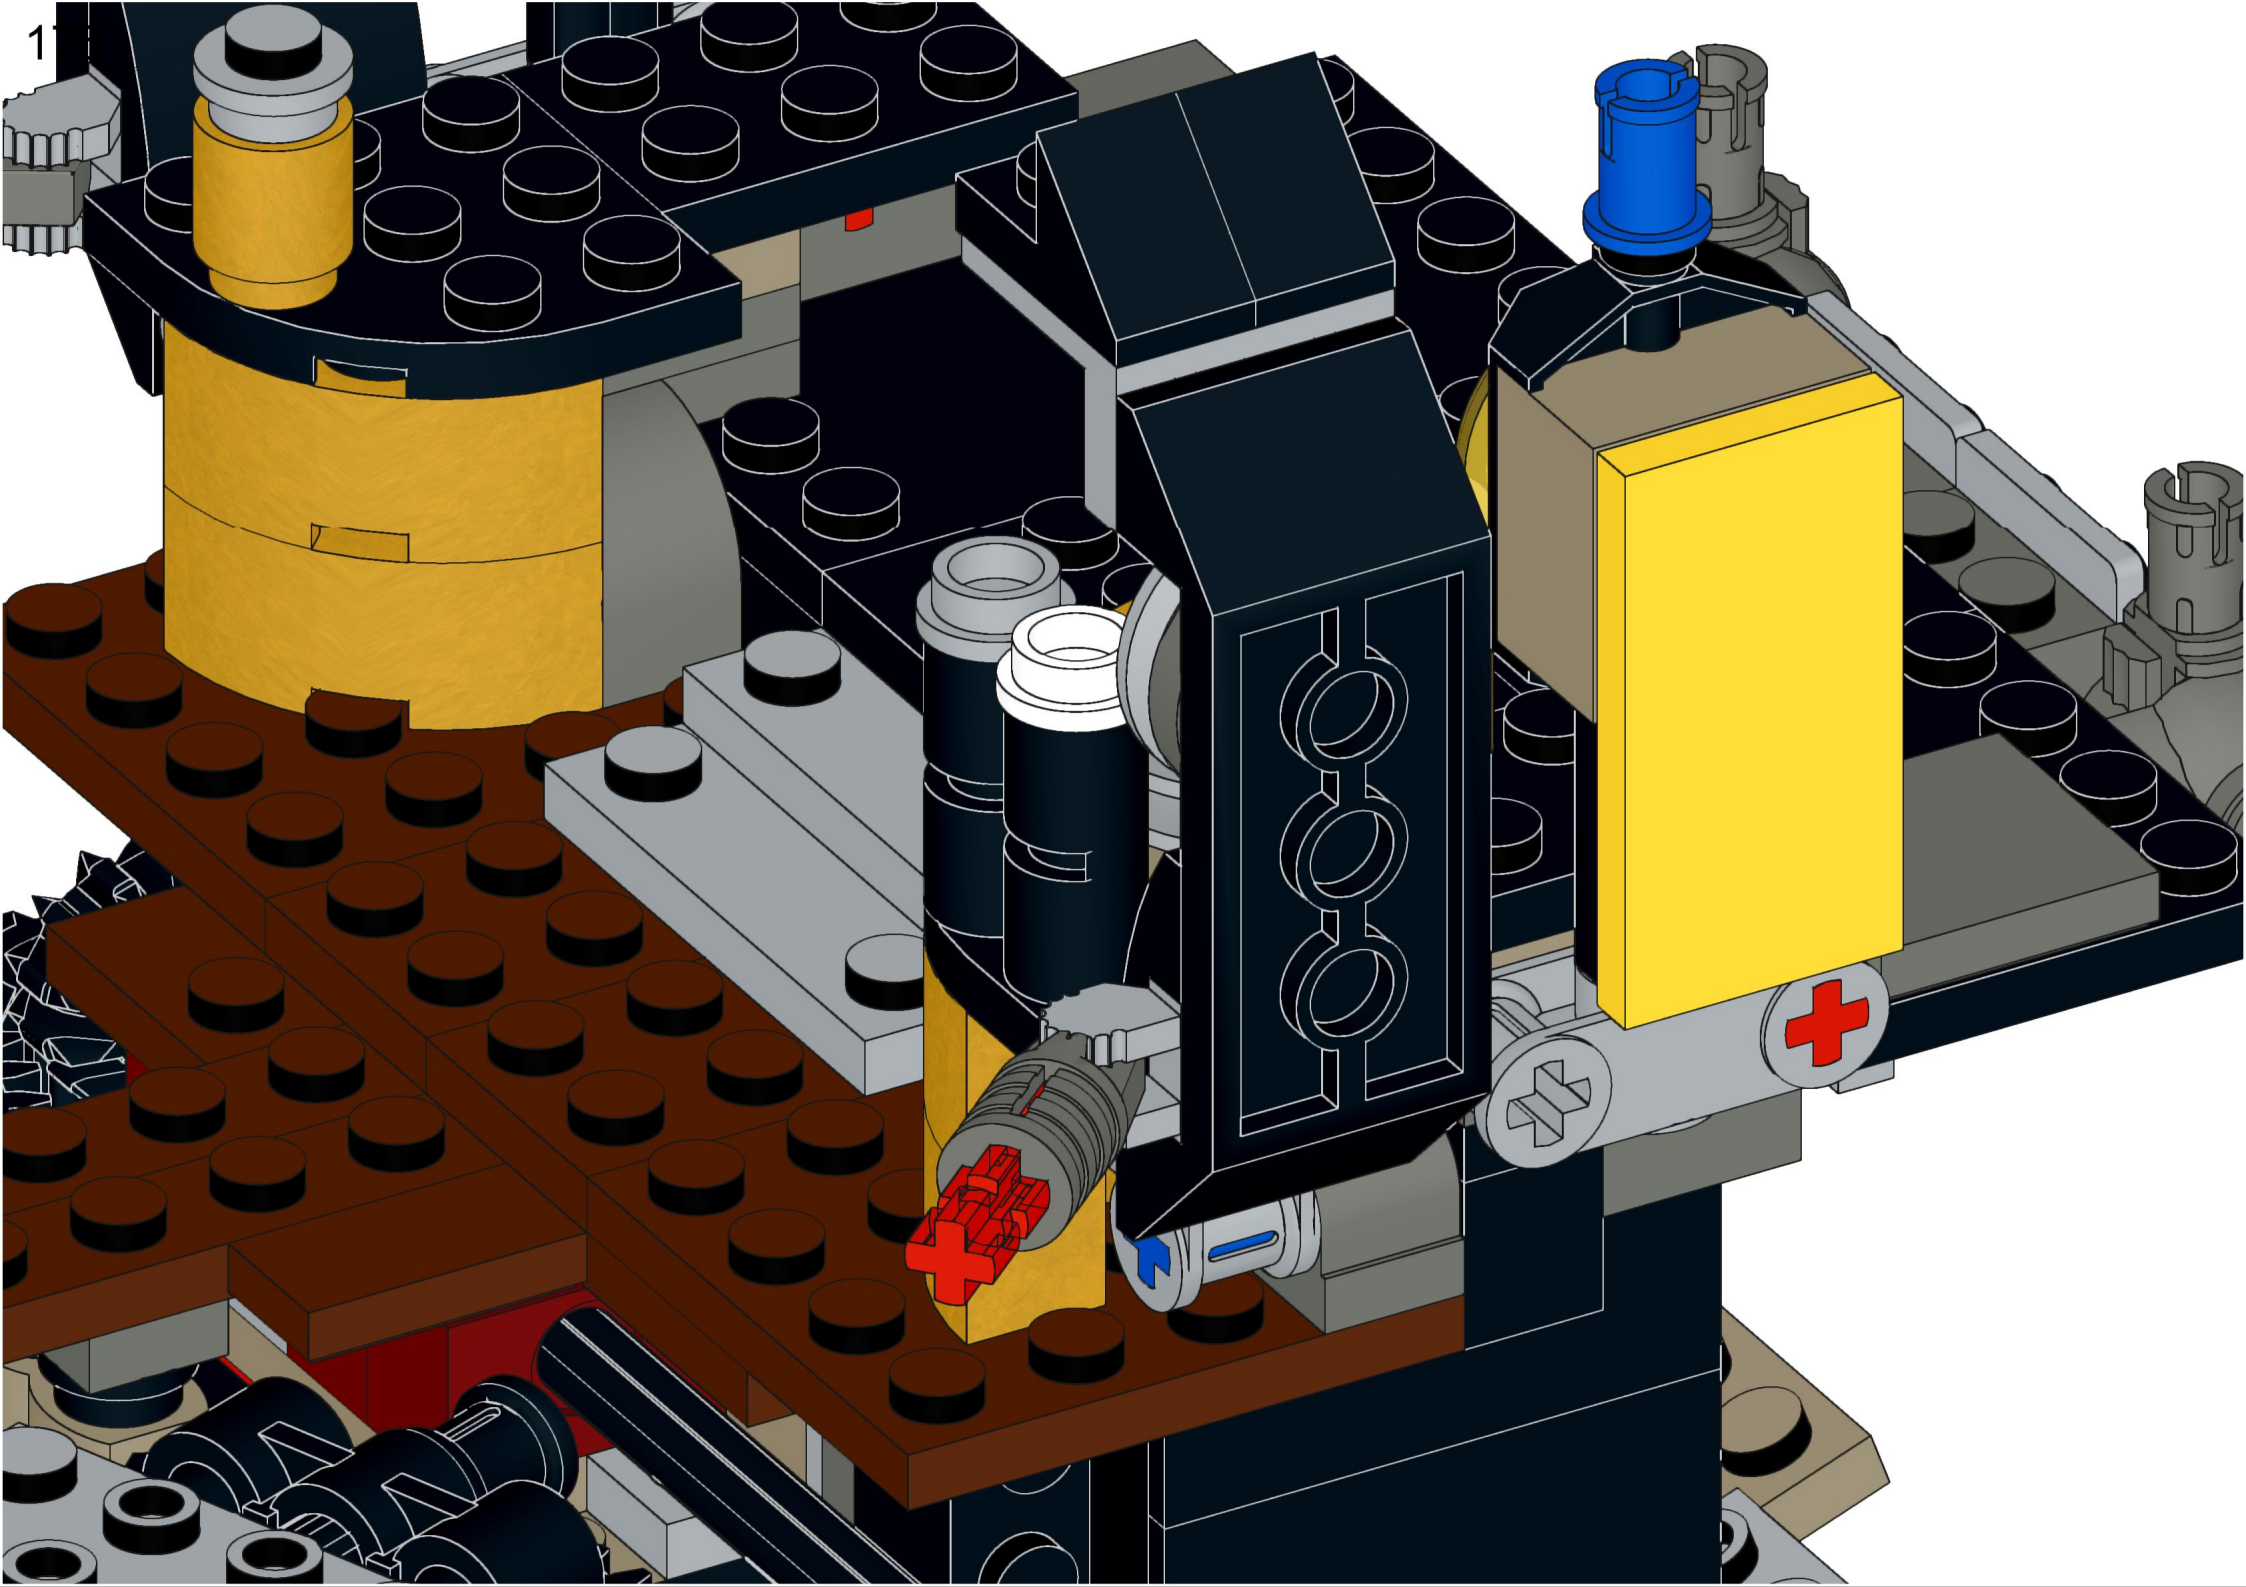

- 1x [Grey Technic Pin]
- 1x [White Technic Pin]
- 1x [Grey Technic Pin]
- 1x [Yellow Technic Beam]
- 1x [Grey Technic Plate]

1x

1x

164

165

166

- 1x 
- 1x 
- 2x 
- 1x 

2x