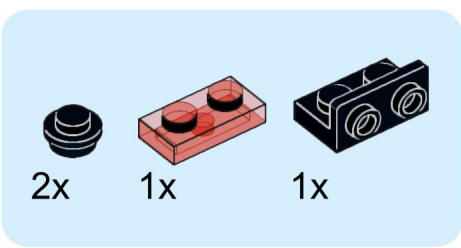

4x  4x 

3x      2x

2x  
2x  
1x  
1x

This block contains a parts list for step 30. It includes: 2x black pins, 2x grey 1x2 Technic axles, 1x red 1x4 Technic beam, and 1x black 1x4 Technic beam.

1x 2x 2x

This block contains three parts: a 1x4 grey plate with four studs, a 1x3 black Technic brick with three studs, and a 2x2 black Technic brick with four studs. Below each part is its quantity: '1x', '2x', and '2x' respectively.

2x

2x

2x

1x 3x

2x  1x 

This block contains a parts list for step 38. It features a small gear icon followed by the quantity '2x' and a long axle icon followed by the quantity '1x'. The entire list is enclosed in a light blue rectangular background.

2x  
1x  
1x

This block contains three items: two black pins, one red 1x3 Technic brick with two black pins inserted, and one black 1x3 Technic axle with two holes.

2x

8x

2x

1x

2x 2x 2x

2x      2x