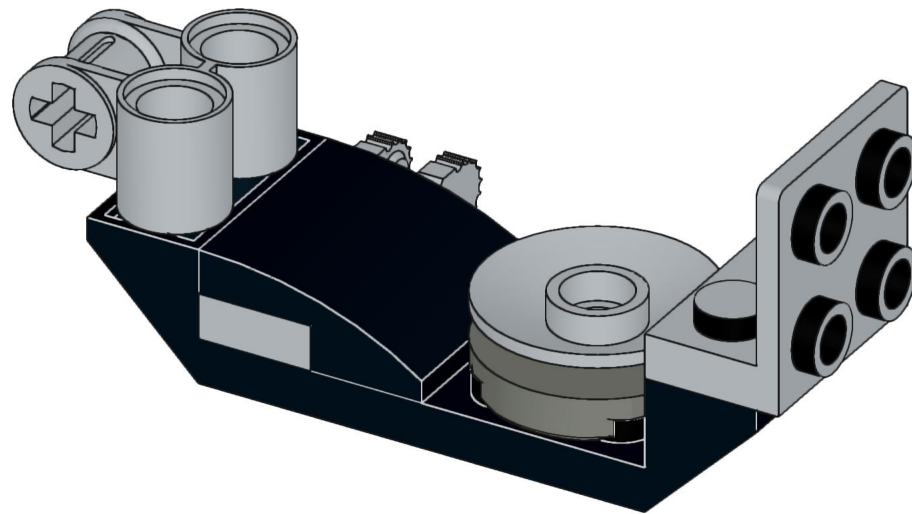

1x 1x 1x 2x

This block contains a parts list for step 160. It features four items: a white axle pin (1x), a grey axle pin (1x), a grey Technic disc (1x), and two black Technic axles (2x). The items are arranged horizontally with their respective quantities below them.

- 1x [Grey Technic Pin]
- 1x [White Technic Pin]
- 1x [Grey Technic Pin]
- 1x [Yellow Technic Beam]
- 1x [Grey Technic Plate]

1x

1x

164

165

166

- 1x 
- 1x 
- 2x 
- 1x 

2x