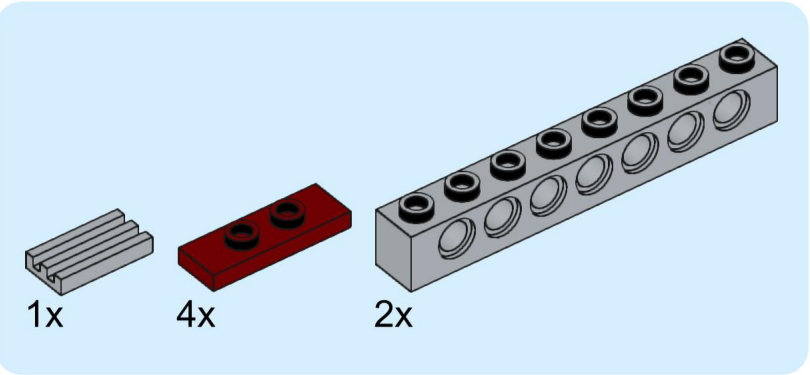

4x  4x 

3x      2x

2x  
2x  
1x  
1x

This block contains a parts list for step 30. It includes: 2x black pins, 2x grey 1x2 Technic axles, 1x red 1x4 Technic beam, and 1x black 1x4 Technic beam.

1x 2x 2x

This block contains three parts: a 1x4 grey plate with four studs, a 1x3 black Technic brick with three studs, and a 2x2 black Technic brick with four studs. Below each part is its quantity: '1x', '2x', and '2x' respectively.

2x

2x

2x

1x 3x

2x  1x 

This block contains a parts list for step 38. It features a small gear icon followed by the quantity '2x' and a long axle icon followed by the quantity '1x'. The entire list is enclosed in a light blue rectangular background.

2x  
1x  
1x

This block contains three items: two black pins, one red 1x3 Technic brick with two black pins inserted, and one black 1x3 Technic axle with two holes.

2x

8x

2x

1x

2x 2x 2x

2x      2x

1x

1x

102

103

104

2x

1x 2x

This block contains a parts list for step 106. It features two items: a dark grey 1x3 Technic Technonut and a dark grey 1x2 Technic Technonut. The quantity '1x' is positioned below the Technonut, and the quantity '2x' is positioned below the Technonut.