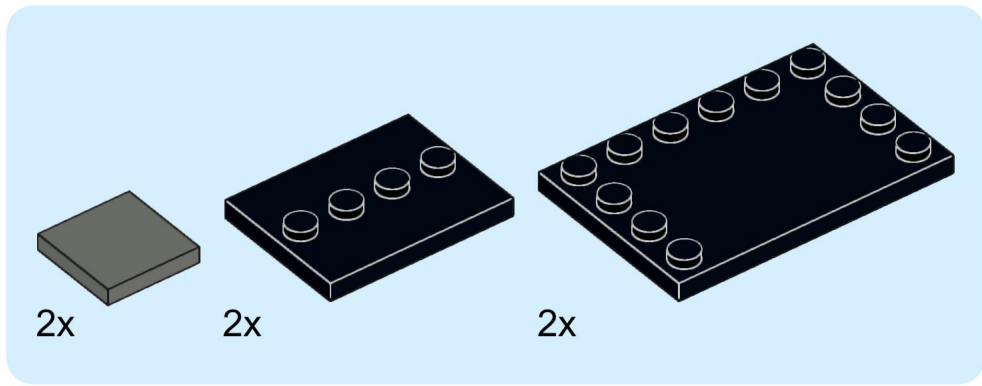

4x  4x 

3x      2x

2x  
2x  
1x  
1x

This block contains a parts list for step 30. It includes: 2x black pins, 2x grey 1x2 Technic axles, 1x red 1x4 Technic beam, and 1x black 1x4 Technic beam.

1x 2x 2x

This block contains three parts: a 1x4 grey plate with four studs, a 1x3 black Technic brick with three studs, and a 2x2 black Technic brick with four studs. Below each part is its quantity: '1x', '2x', and '2x' respectively.

2x

2x

2x

1x 3x

2x  1x 

This block contains a parts list for step 38. It features a small gear icon followed by the quantity '2x' and a long axle icon followed by the quantity '1x'. The entire list is enclosed in a light blue rectangular background.

2x  
1x  
1x

This block contains three items: two black pins, one red 1x3 Technic brick with two black pins inserted, and one black 1x3 Technic axle with two holes.

2x

8x

2x

1x

2x 2x 2x

2x      2x

2x [1x1 grey brick with hole]   2x [1x2 dark blue wedge]   2x [1x4 dark blue plate with 8 holes]

1x 1x

- 1x [Small black bush]
- 1x [Black bush with a small protrusion]
- 1x [Black bush with a wider top]
- 1x [Black axle pin with a cross-shaped end]