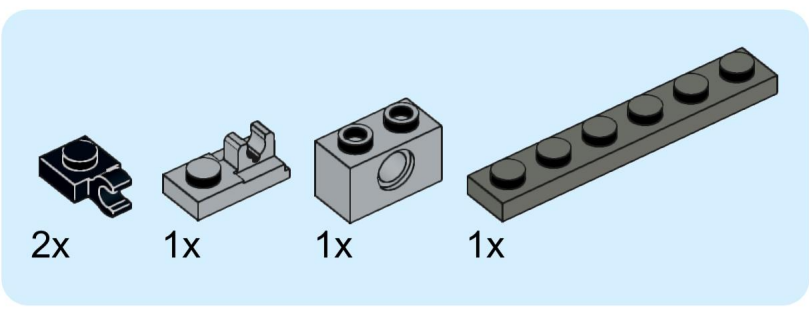

4x  4x 

3x      2x

2x  
2x  
1x  
1x

This block contains a parts list for step 30. It includes: 2x black pins, 2x grey 1x2 Technic axles, 1x red 1x4 Technic beam, and 1x black 1x4 Technic beam.

1x 2x 2x

This block contains three parts: a 1x4 grey plate with four studs, a 1x3 black Technic brick with three studs, and a 2x2 black Technic brick with four studs. Below each part is its quantity: '1x', '2x', and '2x' respectively.

2x

2x

2x

1x 3x

2x  1x 

This block contains a parts list for step 38. It features a small gear icon followed by the quantity '2x' and a long axle icon followed by the quantity '1x'. The entire list is enclosed in a light blue rectangular background.

2x  
1x  
1x

This block contains three items: two black pins, one red 1x3 Technic brick with two black pins inserted, and one black 1x3 Technic axle with two holes.

2x

8x

2x

1x

2x 2x 2x

2x      2x