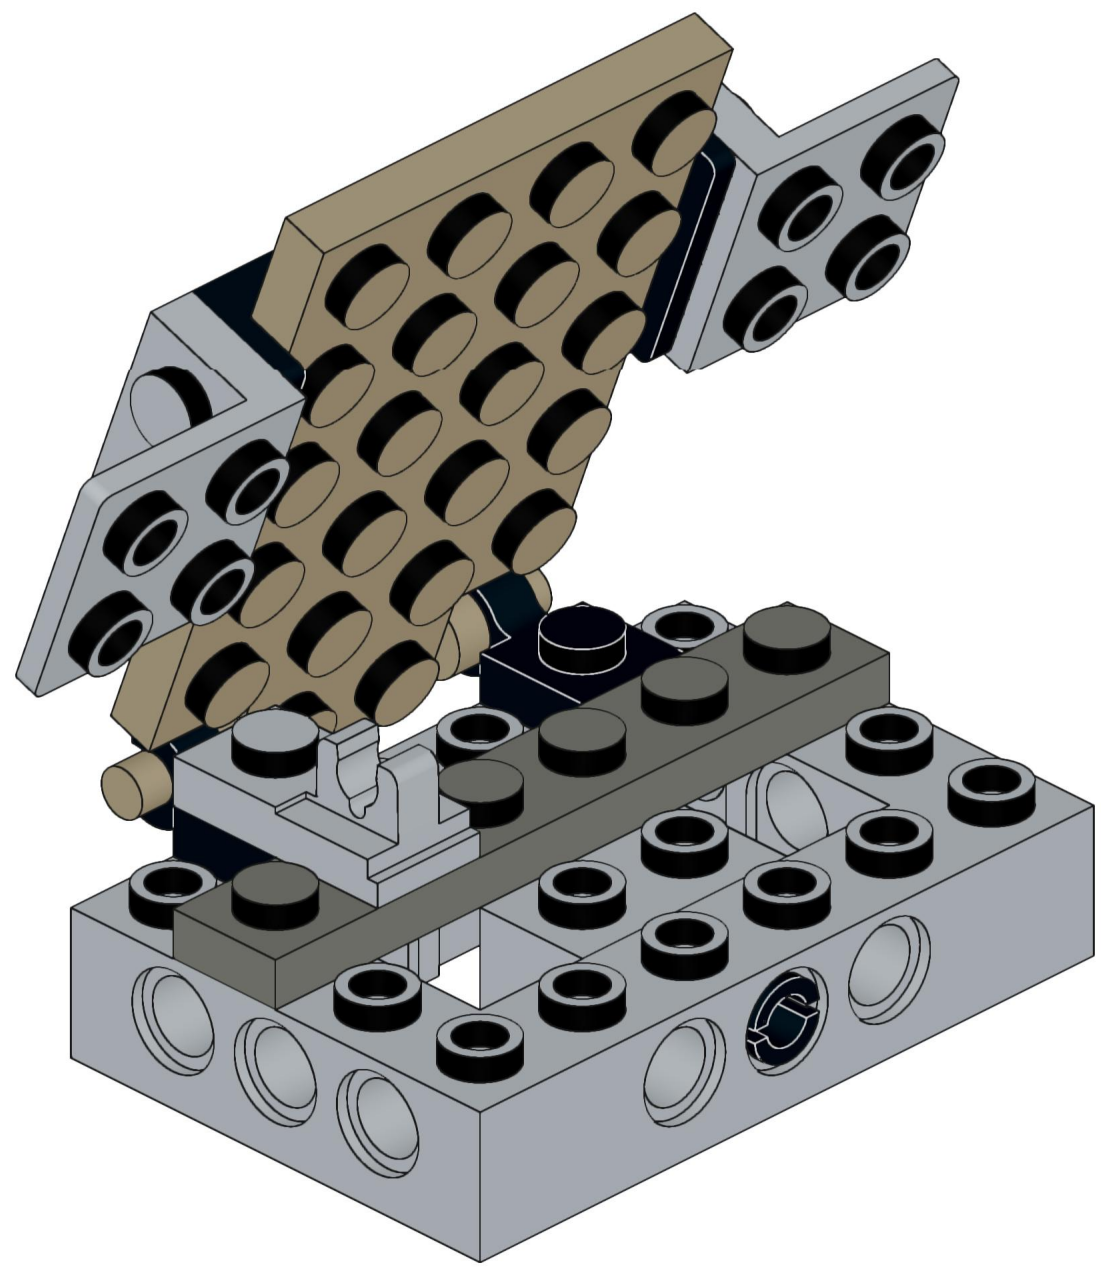

4x  4x 

3x      2x

2x  
2x  
1x  
1x

This block contains a parts list for step 30. It includes: 2x black pins, 2x grey 1x2 Technic axles, 1x red 1x4 Technic beam, and 1x black 1x4 Technic beam.

1x 2x 2x

This block contains three parts: a 1x4 grey plate with four studs, a 1x3 black Technic brick with three studs, and a 2x2 black Technic brick with four studs. Below each part is its quantity: '1x', '2x', and '2x' respectively.

2x

2x

2x

1x 3x

2x  1x 

This block contains a parts list for step 38. It features a small gear icon followed by the quantity '2x' and a long axle icon followed by the quantity '1x'. The entire list is enclosed in a light blue rectangular background.

2x  
1x  
1x

This block contains three items: two black pins, one red 1x3 Technic brick with two black pins inserted, and one black 1x3 Technic axle with two holes.

2x

8x

2x

1x

2x 2x 2x

2x      2x