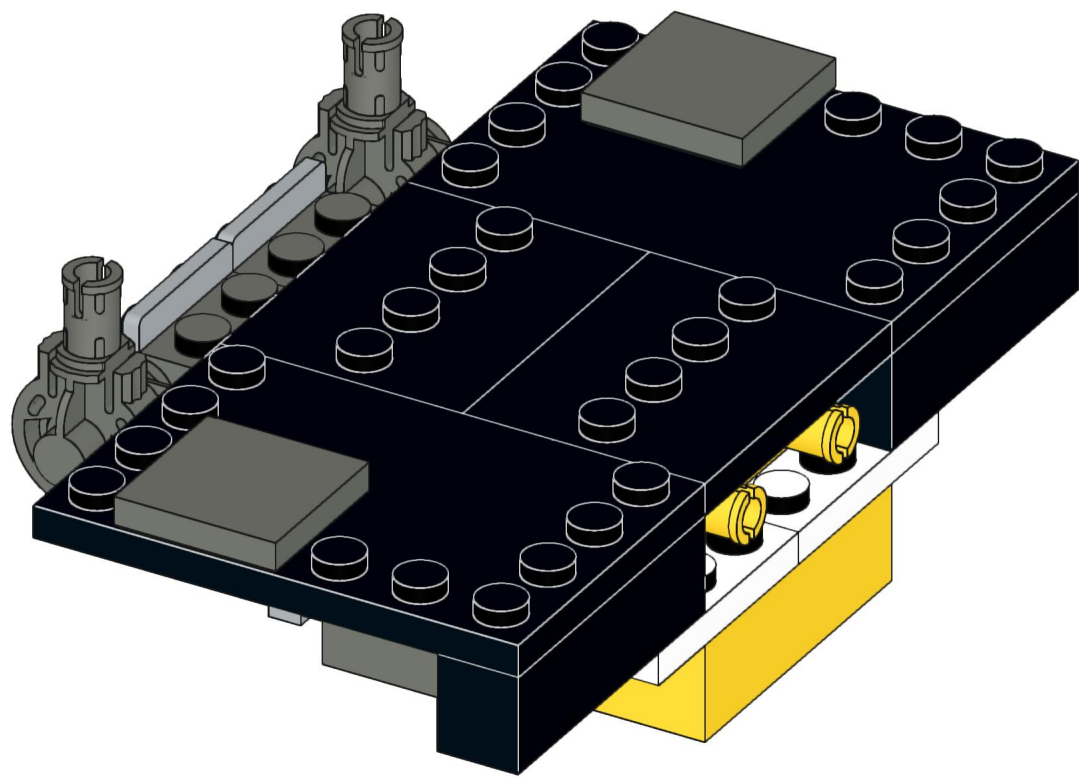

4x  4x 

3x      2x

2x  
2x  
1x  
1x

This block contains a parts list for step 30. It includes: 2x black pins, 2x grey 1x2 Technic axles, 1x red 1x4 Technic beam, and 1x black 1x4 Technic beam.

1x 2x 2x

This block contains three parts: a 1x4 grey plate with four studs, a 1x3 black Technic brick with three studs, and a 2x2 black Technic brick with four studs. Below each part is its quantity: '1x', '2x', and '2x' respectively.

2x

2x

2x

1x 3x

2x  1x 

This block contains a parts list for step 38. It features a small gear icon followed by the quantity '2x' and a long axle icon followed by the quantity '1x'. The entire list is enclosed in a light blue rectangular background.

2x  
1x  
1x

This block contains three items: two black pins, one red 1x3 Technic brick with two black pins inserted, and one black 1x3 Technic axle with two holes.

2x

8x

2x

1x

2x 2x 2x

2x      2x

2x [1x1 grey brick with hole]   2x [1x2 dark blue wedge]   2x [1x4 dark blue plate with 8 holes]

1x 1x

- 1x [Small black bush]
- 1x [Black bush with a small protrusion]
- 1x [Black bush with a wider top]
- 1x [Black axle pin with a cross-shaped end]