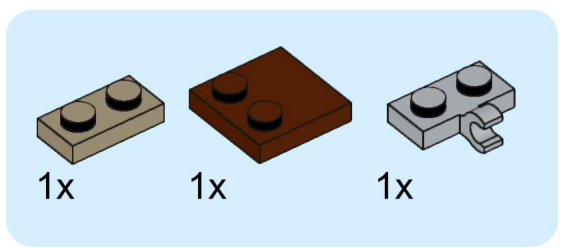

2x

2x

2x

1x 3x

2x  1x 

This block contains a parts list for step 38. It features a small gear icon followed by the quantity '2x' and a long axle icon followed by the quantity '1x'. The entire list is enclosed in a light blue rectangular background.

2x [1x1 grey brick with hole]   2x [1x2 dark blue wedge]   2x [1x4 dark blue plate with 8 holes]

1x 1x

- 1x [Small black bush]
- 1x [Black bush with a small protrusion]
- 1x [Black bush with a wider top]
- 1x [Black axle pin with a cross-shaped end]

1x

1x

102

103

104

2x

1x 2x

This block contains a parts list for step 106. It features two items: a dark grey 1x3 Technic Technonut and a dark grey 1x2 Technic Technonut. The quantity '1x' is positioned below the Technonut, and the quantity '2x' is positioned below the Technonut.