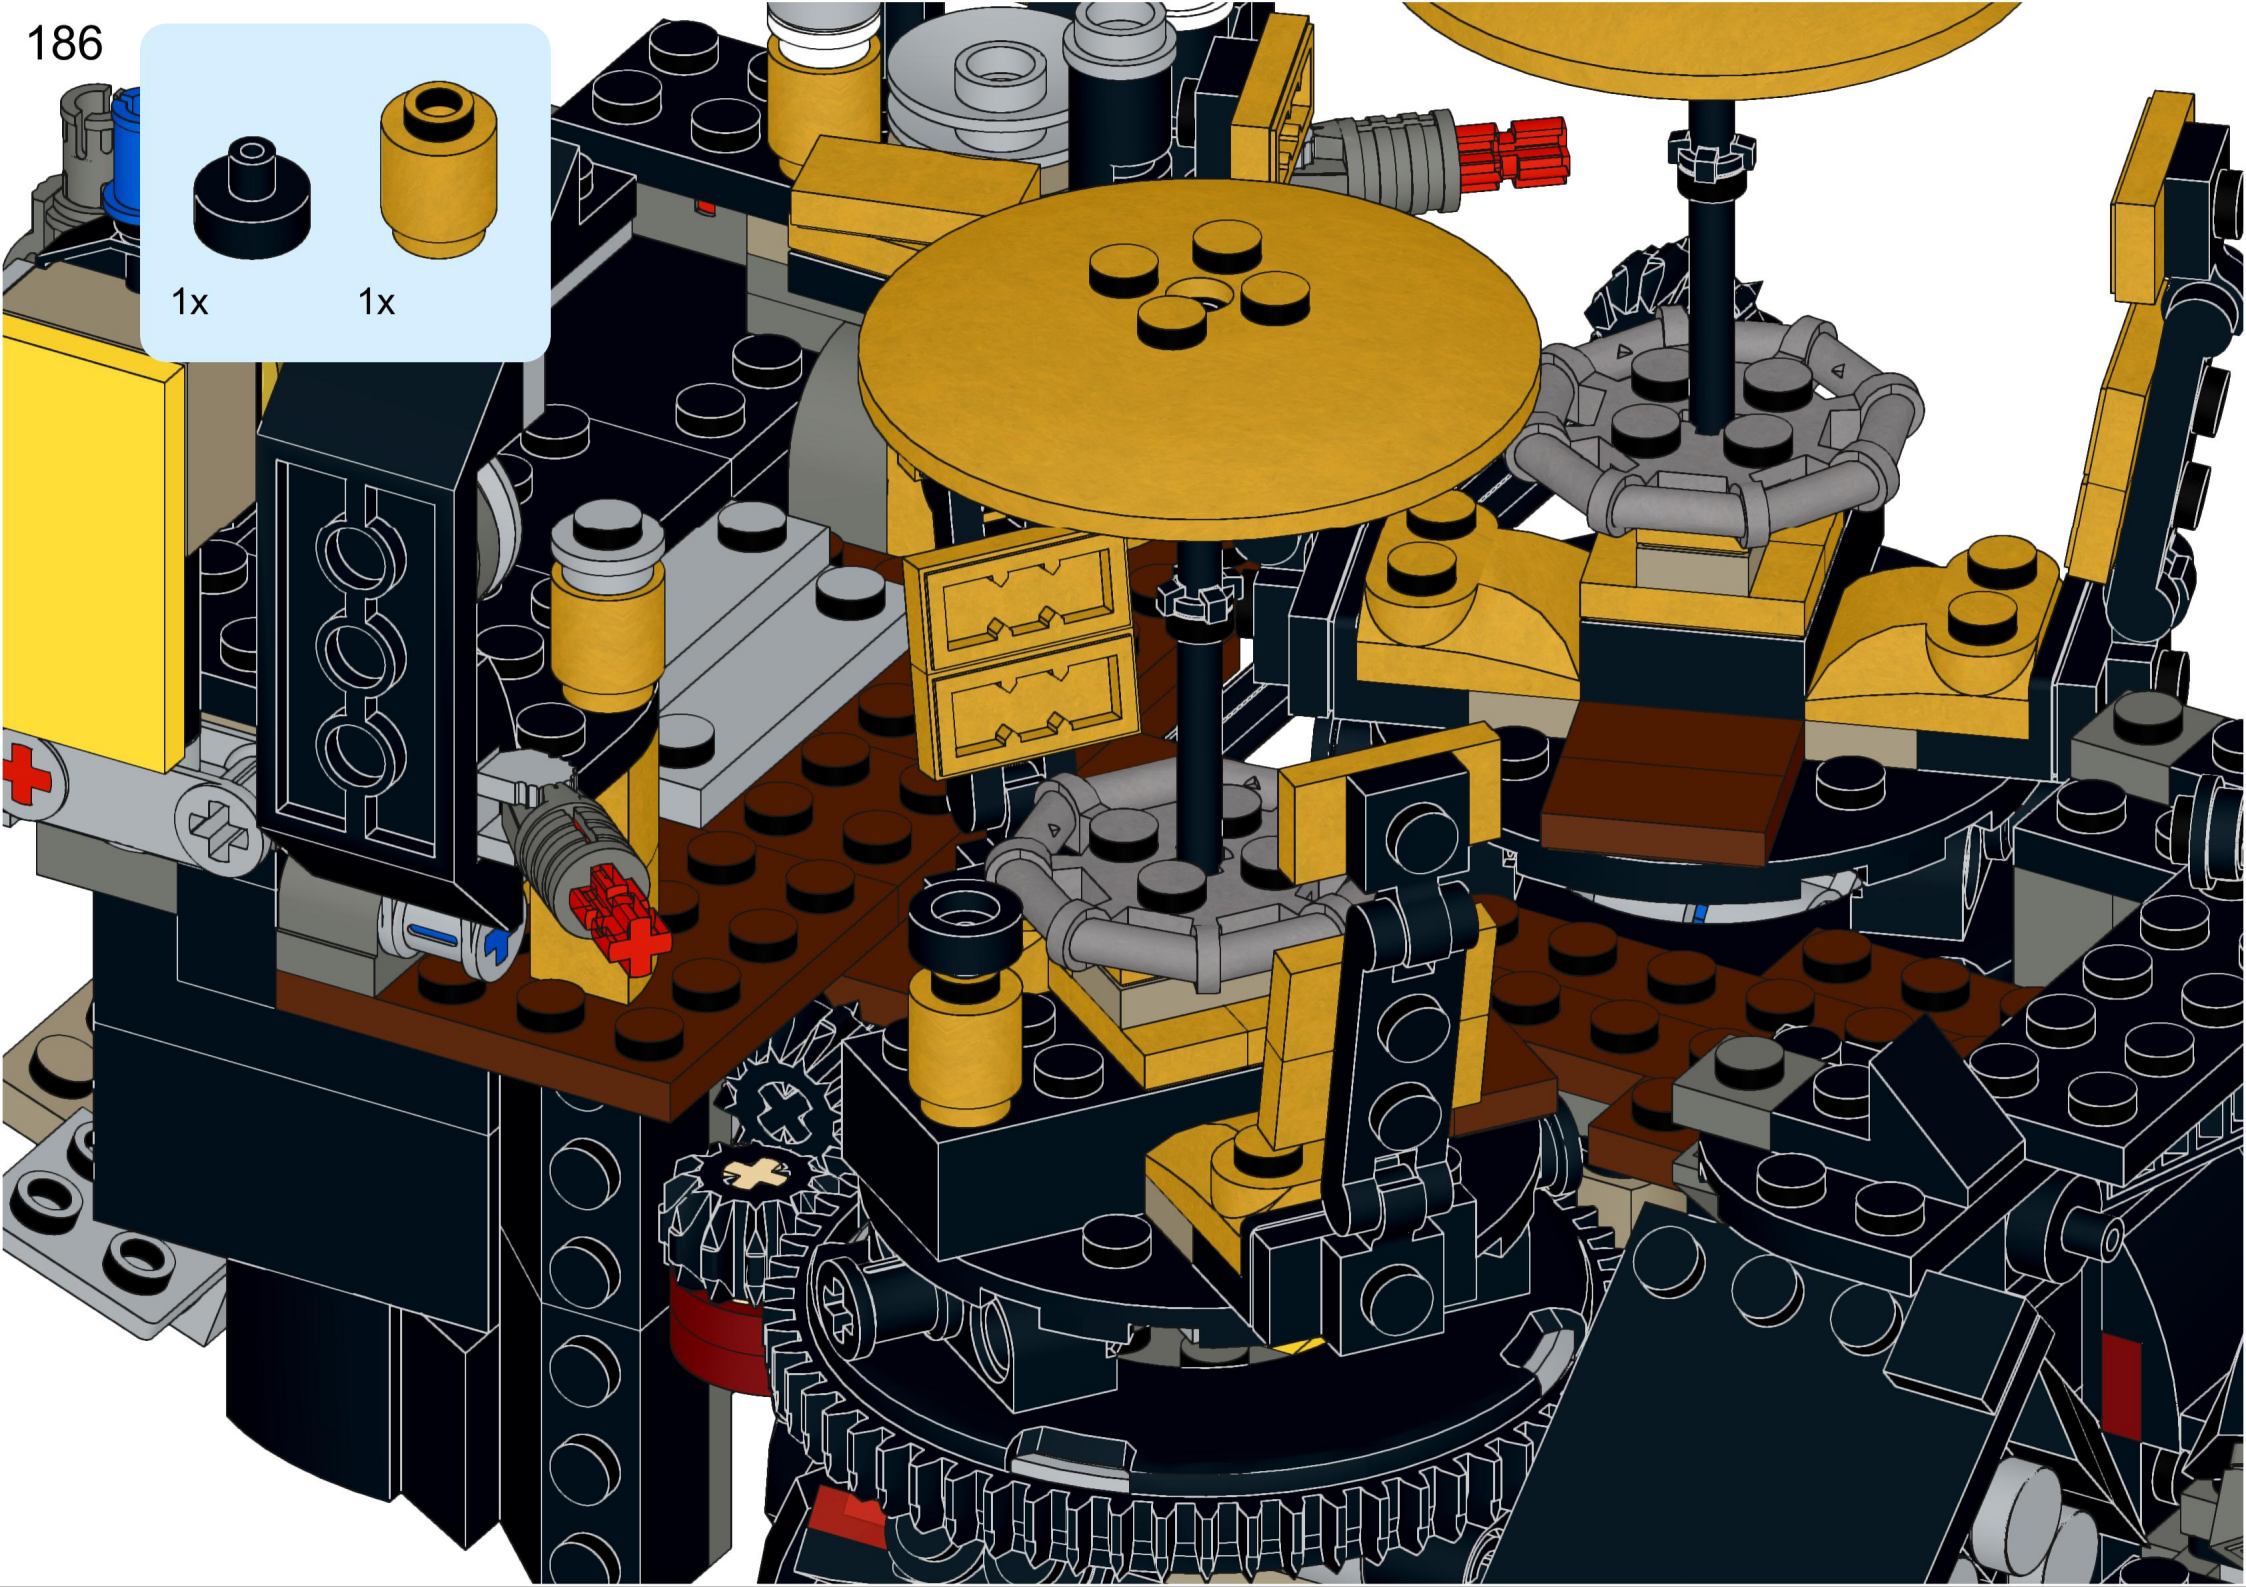

1x

1x

This inset box shows two parts: a black Technic bush and a yellow Technic bush. Each part is accompanied by the quantity '1x'.