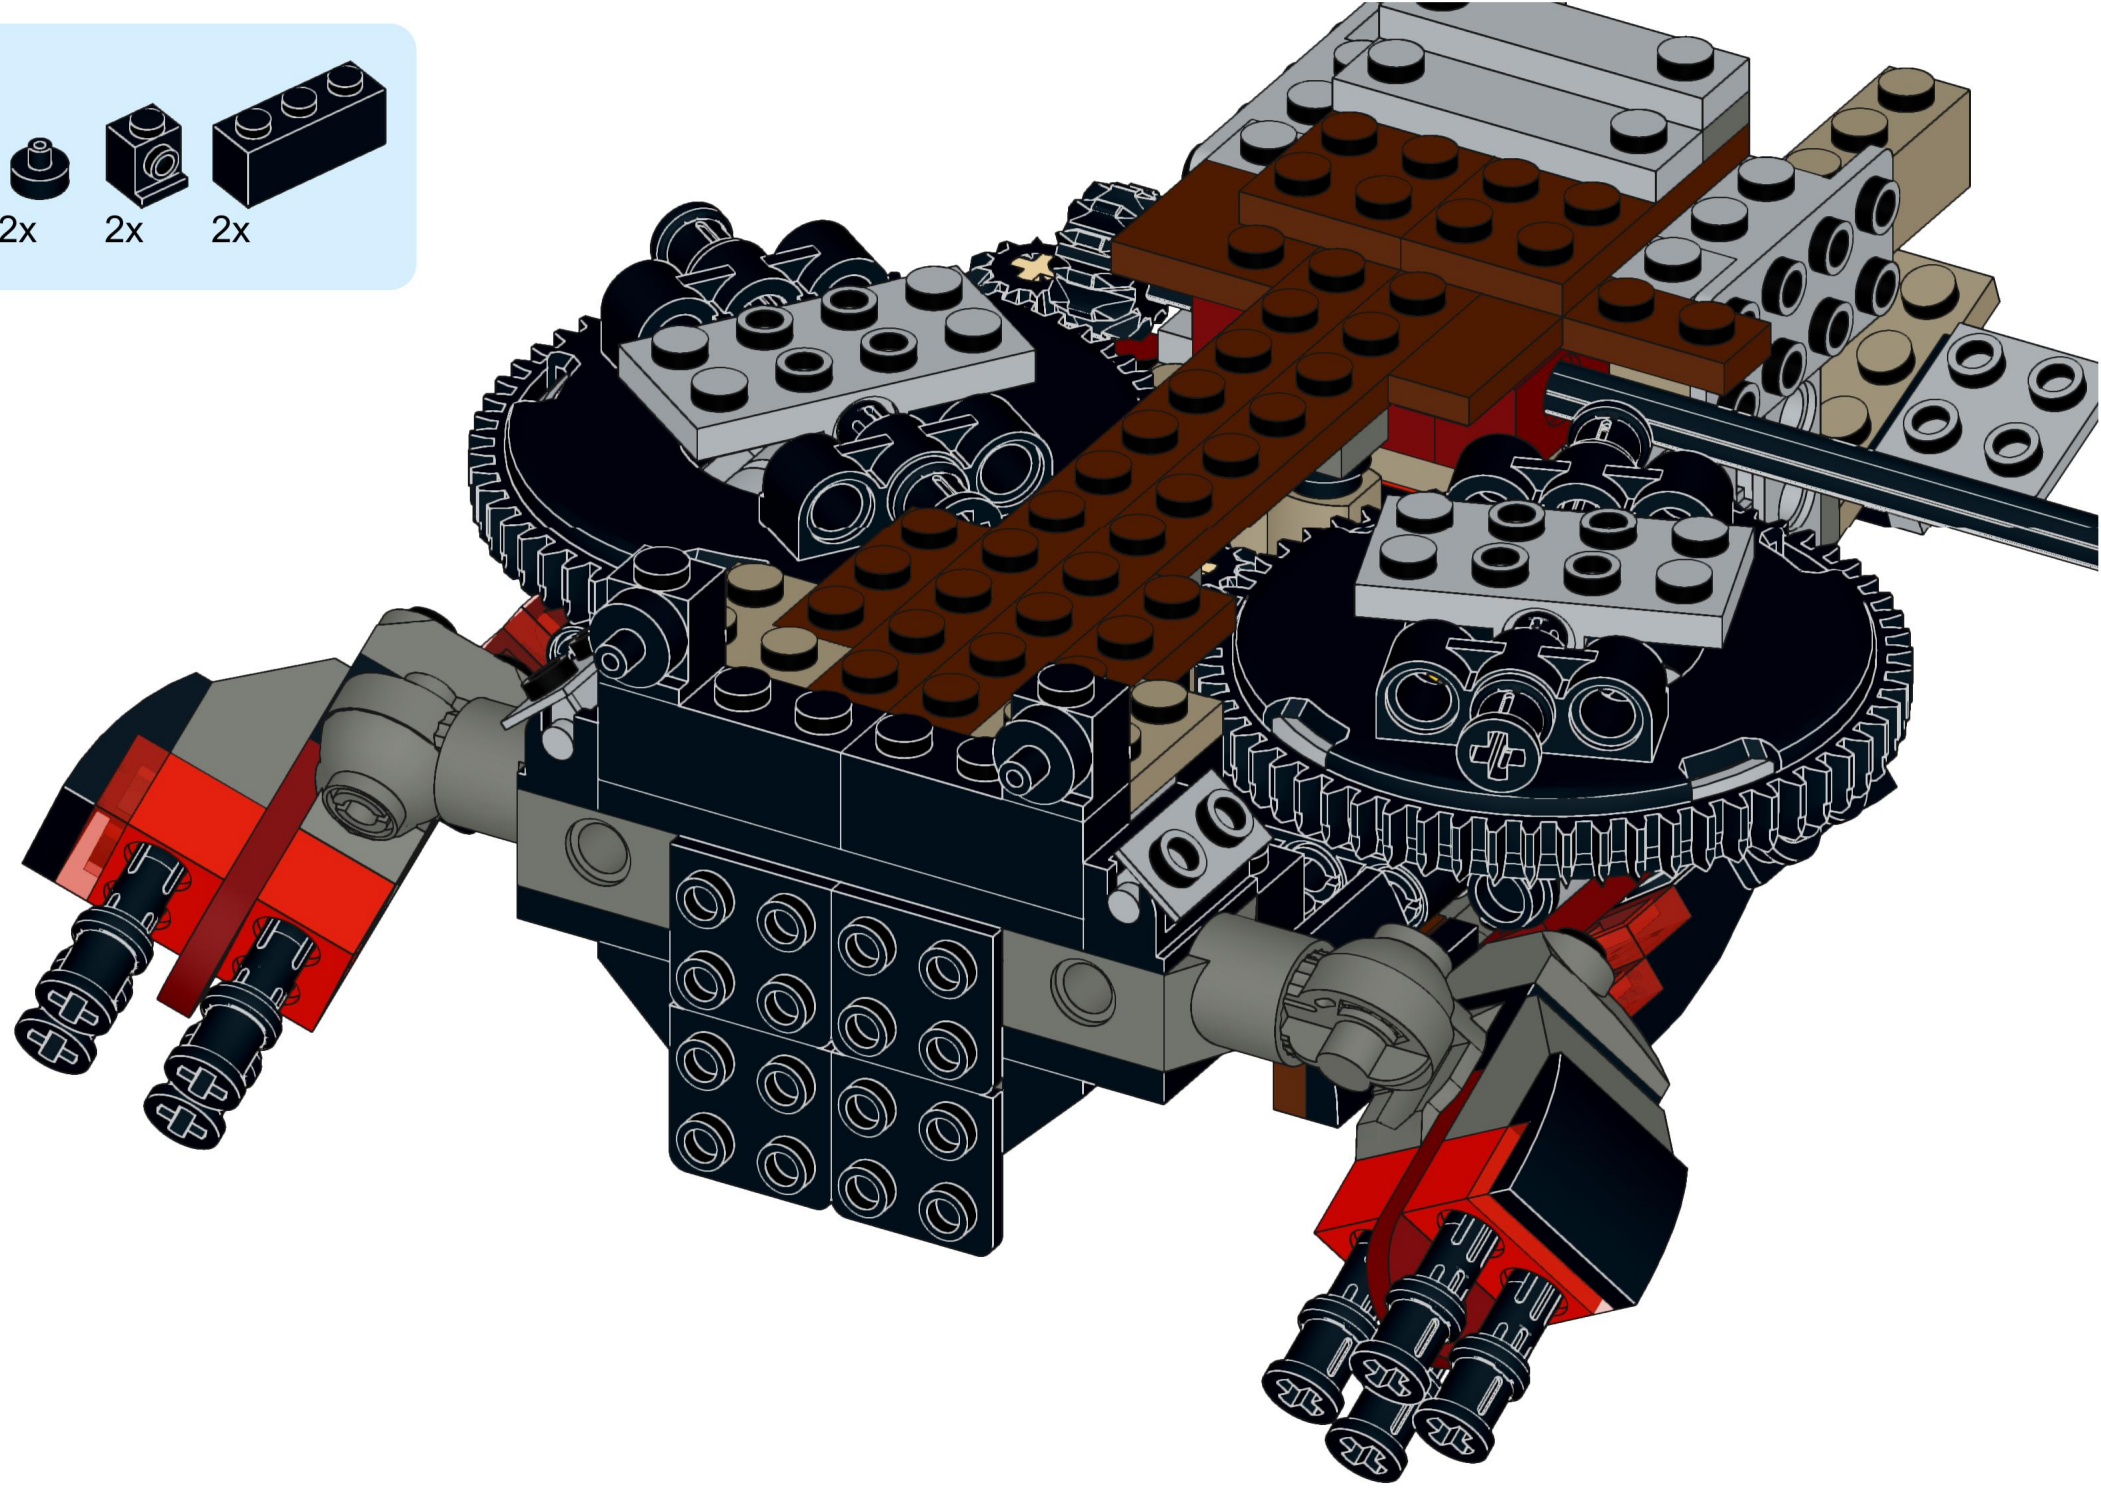

4x  4x 

3x      2x

2x  
2x  
1x  
1x

This block contains a parts list for step 30. It includes: 2x black pins, 2x grey 1x2 Technic axles, 1x red 1x4 Technic beam, and 1x black 1x4 Technic beam.

1x 2x 2x

This block contains three parts: a 1x4 grey plate with four studs, a 1x3 black Technic brick with three studs, and a 2x2 black Technic brick with four studs. Below each part is its quantity: '1x', '2x', and '2x' respectively.

2x

2x

2x

1x 3x

2x  1x 

This block contains a parts list for step 38. It features a small gear icon followed by the quantity '2x' and a long axle icon followed by the quantity '1x'. The entire list is enclosed in a light blue rectangular background.

2x  
1x  
1x

This block contains three items: two black pins, one red 1x3 Technic brick with two black pins inserted, and one black 1x3 Technic axle with two holes.

2x

8x

2x

1x

2x 2x 2x

2x      2x

2x [1x1 grey brick with hole]   2x [1x2 dark blue wedge]   2x [1x4 dark blue plate with 8 holes]

1x 1x

- 1x [Small black bush]
- 1x [Black bush with a small protrusion]
- 1x [Black bush with a wider top]
- 1x [Black axle pin with a cross-shaped end]