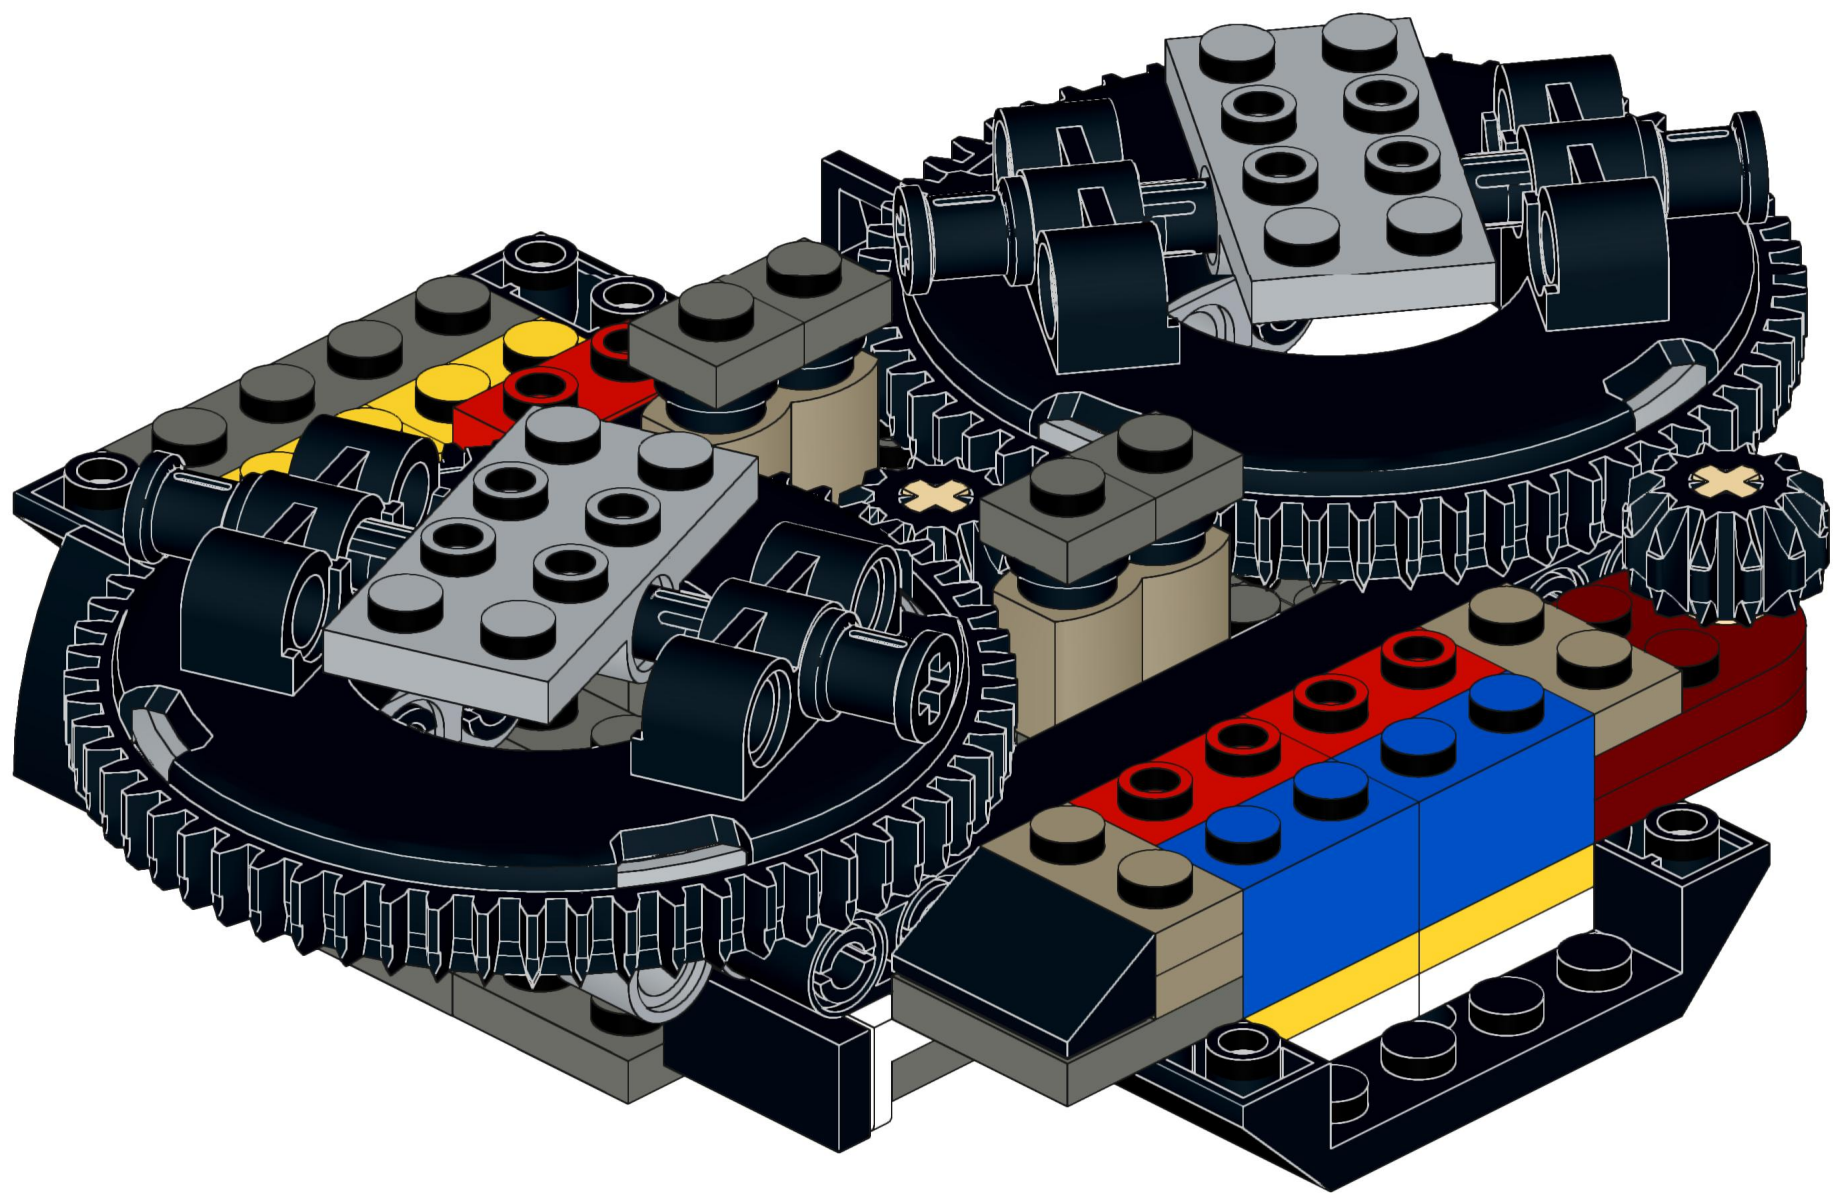

4x  4x 

3x      2x

2x  
2x  
1x  
1x

This block contains a parts list for step 30. It includes: 2x black pins, 2x grey 1x2 Technic axles, 1x red 1x4 Technic beam, and 1x black 1x4 Technic beam.

1x 2x 2x

This block contains three parts: a 1x4 grey plate with four studs, a 1x3 black Technic brick with three studs, and a 2x2 black Technic brick with four studs. Below each part is its quantity: '1x', '2x', and '2x' respectively.

2x

2x

2x

1x 3x

2x  1x 

This block contains a parts list for step 38. It features a small gear icon followed by the quantity '2x' and a long axle icon followed by the quantity '1x'. The entire list is enclosed in a light blue rectangular background.

2x  
1x  
1x

This block contains three items: two black pins, one red 1x3 Technic brick with two black pins inserted, and one black 1x3 Technic axle with two holes.

2x

8x

2x

1x

2x 2x 2x

2x      2x