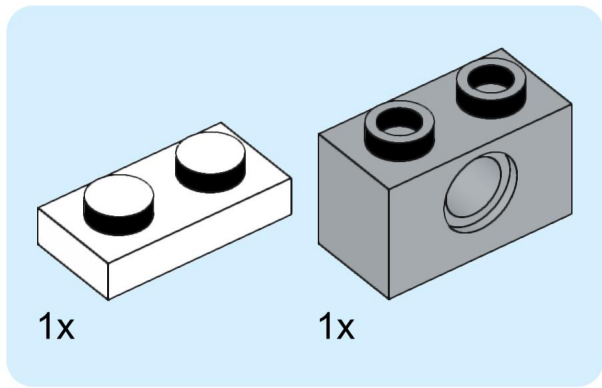

2x

2x

2x

1x 3x

2x  1x 

This block contains a parts list for step 38. It features a small gear icon followed by the quantity '2x' and a long axle icon followed by the quantity '1x'. The entire list is enclosed in a light blue rectangular background.

1x

1x

102

103

104

2x

1x 2x

This block contains a parts list for step 106. It features two items: a dark grey 1x3 Technic Technonut and a dark grey 1x2 Technic Technonut. The quantity '1x' is positioned below the Technonut, and the quantity '2x' is positioned below the Technonut.