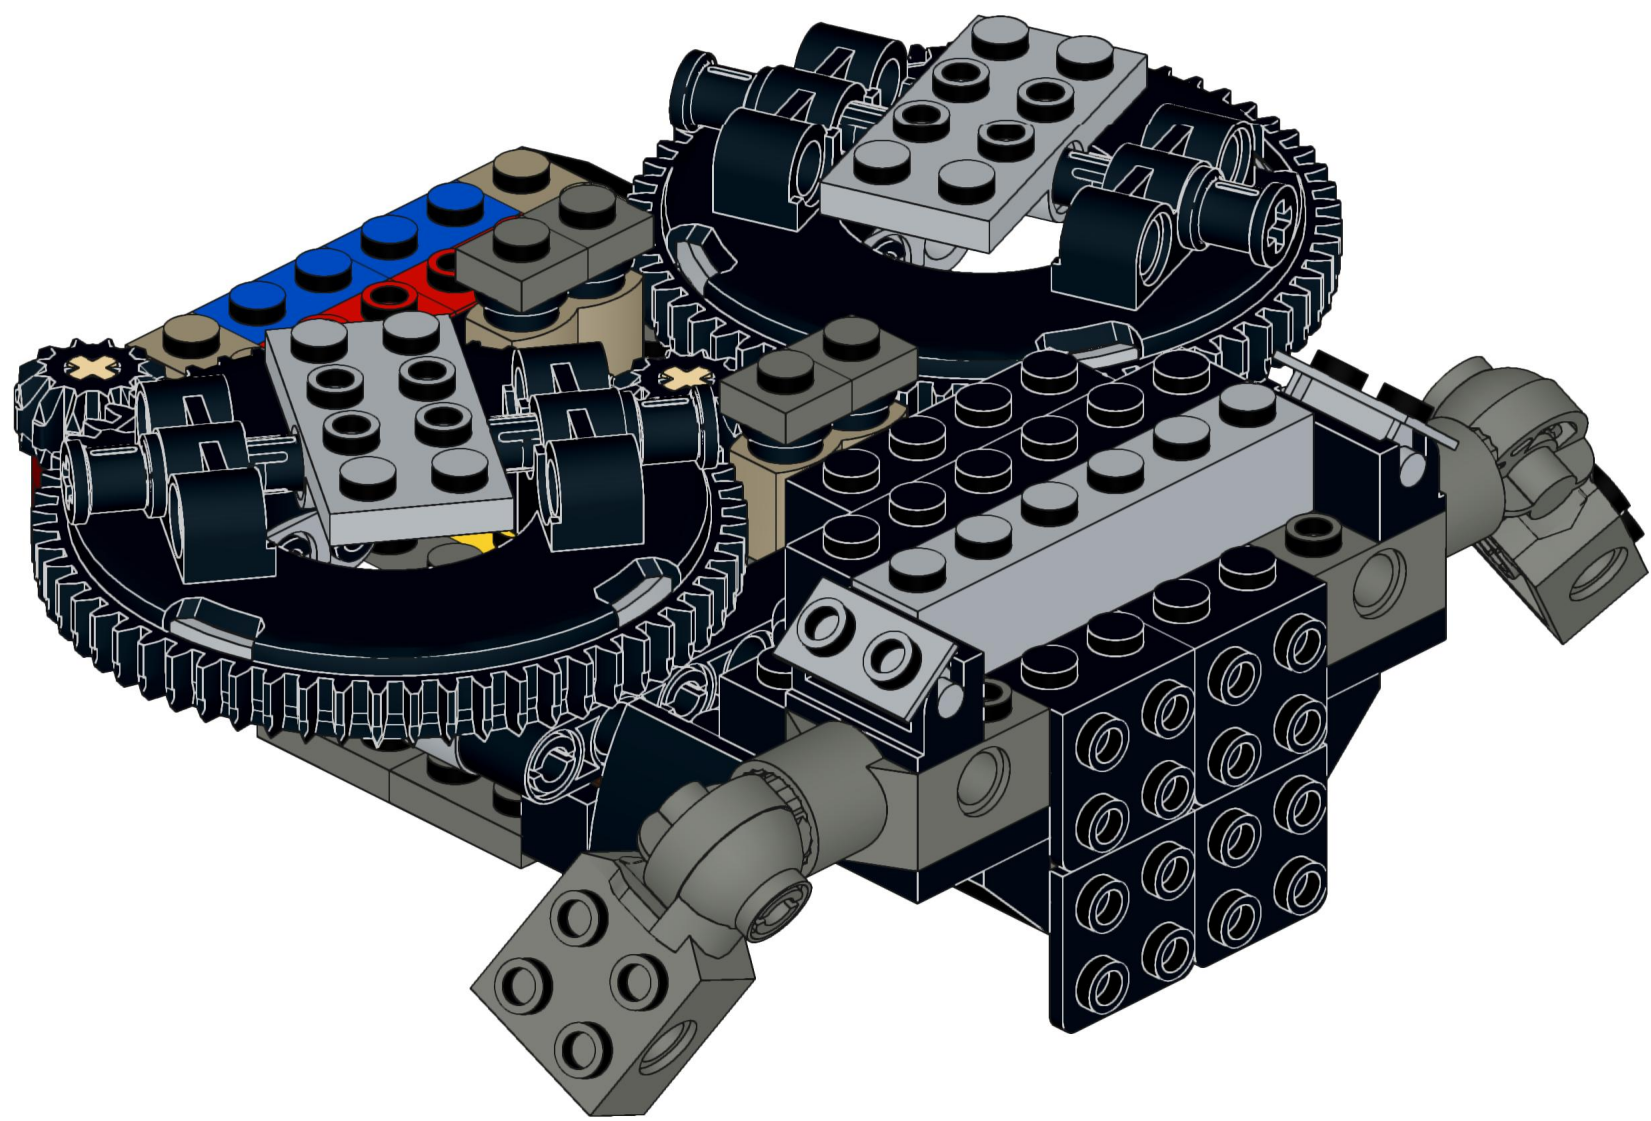

4x  4x 

3x      2x

2x  
2x  
1x  
1x

This block contains a parts list for step 30. It includes: 2x black pins, 2x grey 1x2 Technic axles, 1x red 1x4 Technic beam, and 1x black 1x4 Technic beam.

1x 2x 2x

This block contains three parts: a 1x4 grey plate with four studs, a 1x3 black Technic brick with three studs, and a 2x2 black Technic brick with four studs. Below each part is its quantity: '1x', '2x', and '2x' respectively.

2x

2x

2x

1x 3x

2x  1x 

This block contains a parts list for step 38. It features a small gear icon followed by the quantity '2x' and a long axle icon followed by the quantity '1x'. The entire list is enclosed in a light blue rectangular background.

2x  
1x  
1x

This block contains three items: two black pins, one red 1x3 Technic brick with two black pins inserted, and one black 1x3 Technic axle with two holes.

2x

8x

2x

1x

2x 2x 2x

2x      2x

2x [1x1 grey brick with hole]   2x [1x2 dark blue wedge]   2x [1x4 dark blue plate with 8 holes]

1x 1x

- 1x [Small black bush]
- 1x [Black bush with a small protrusion]
- 1x [Black bush with a wider top]
- 1x [Black axle pin with a cross-shaped end]