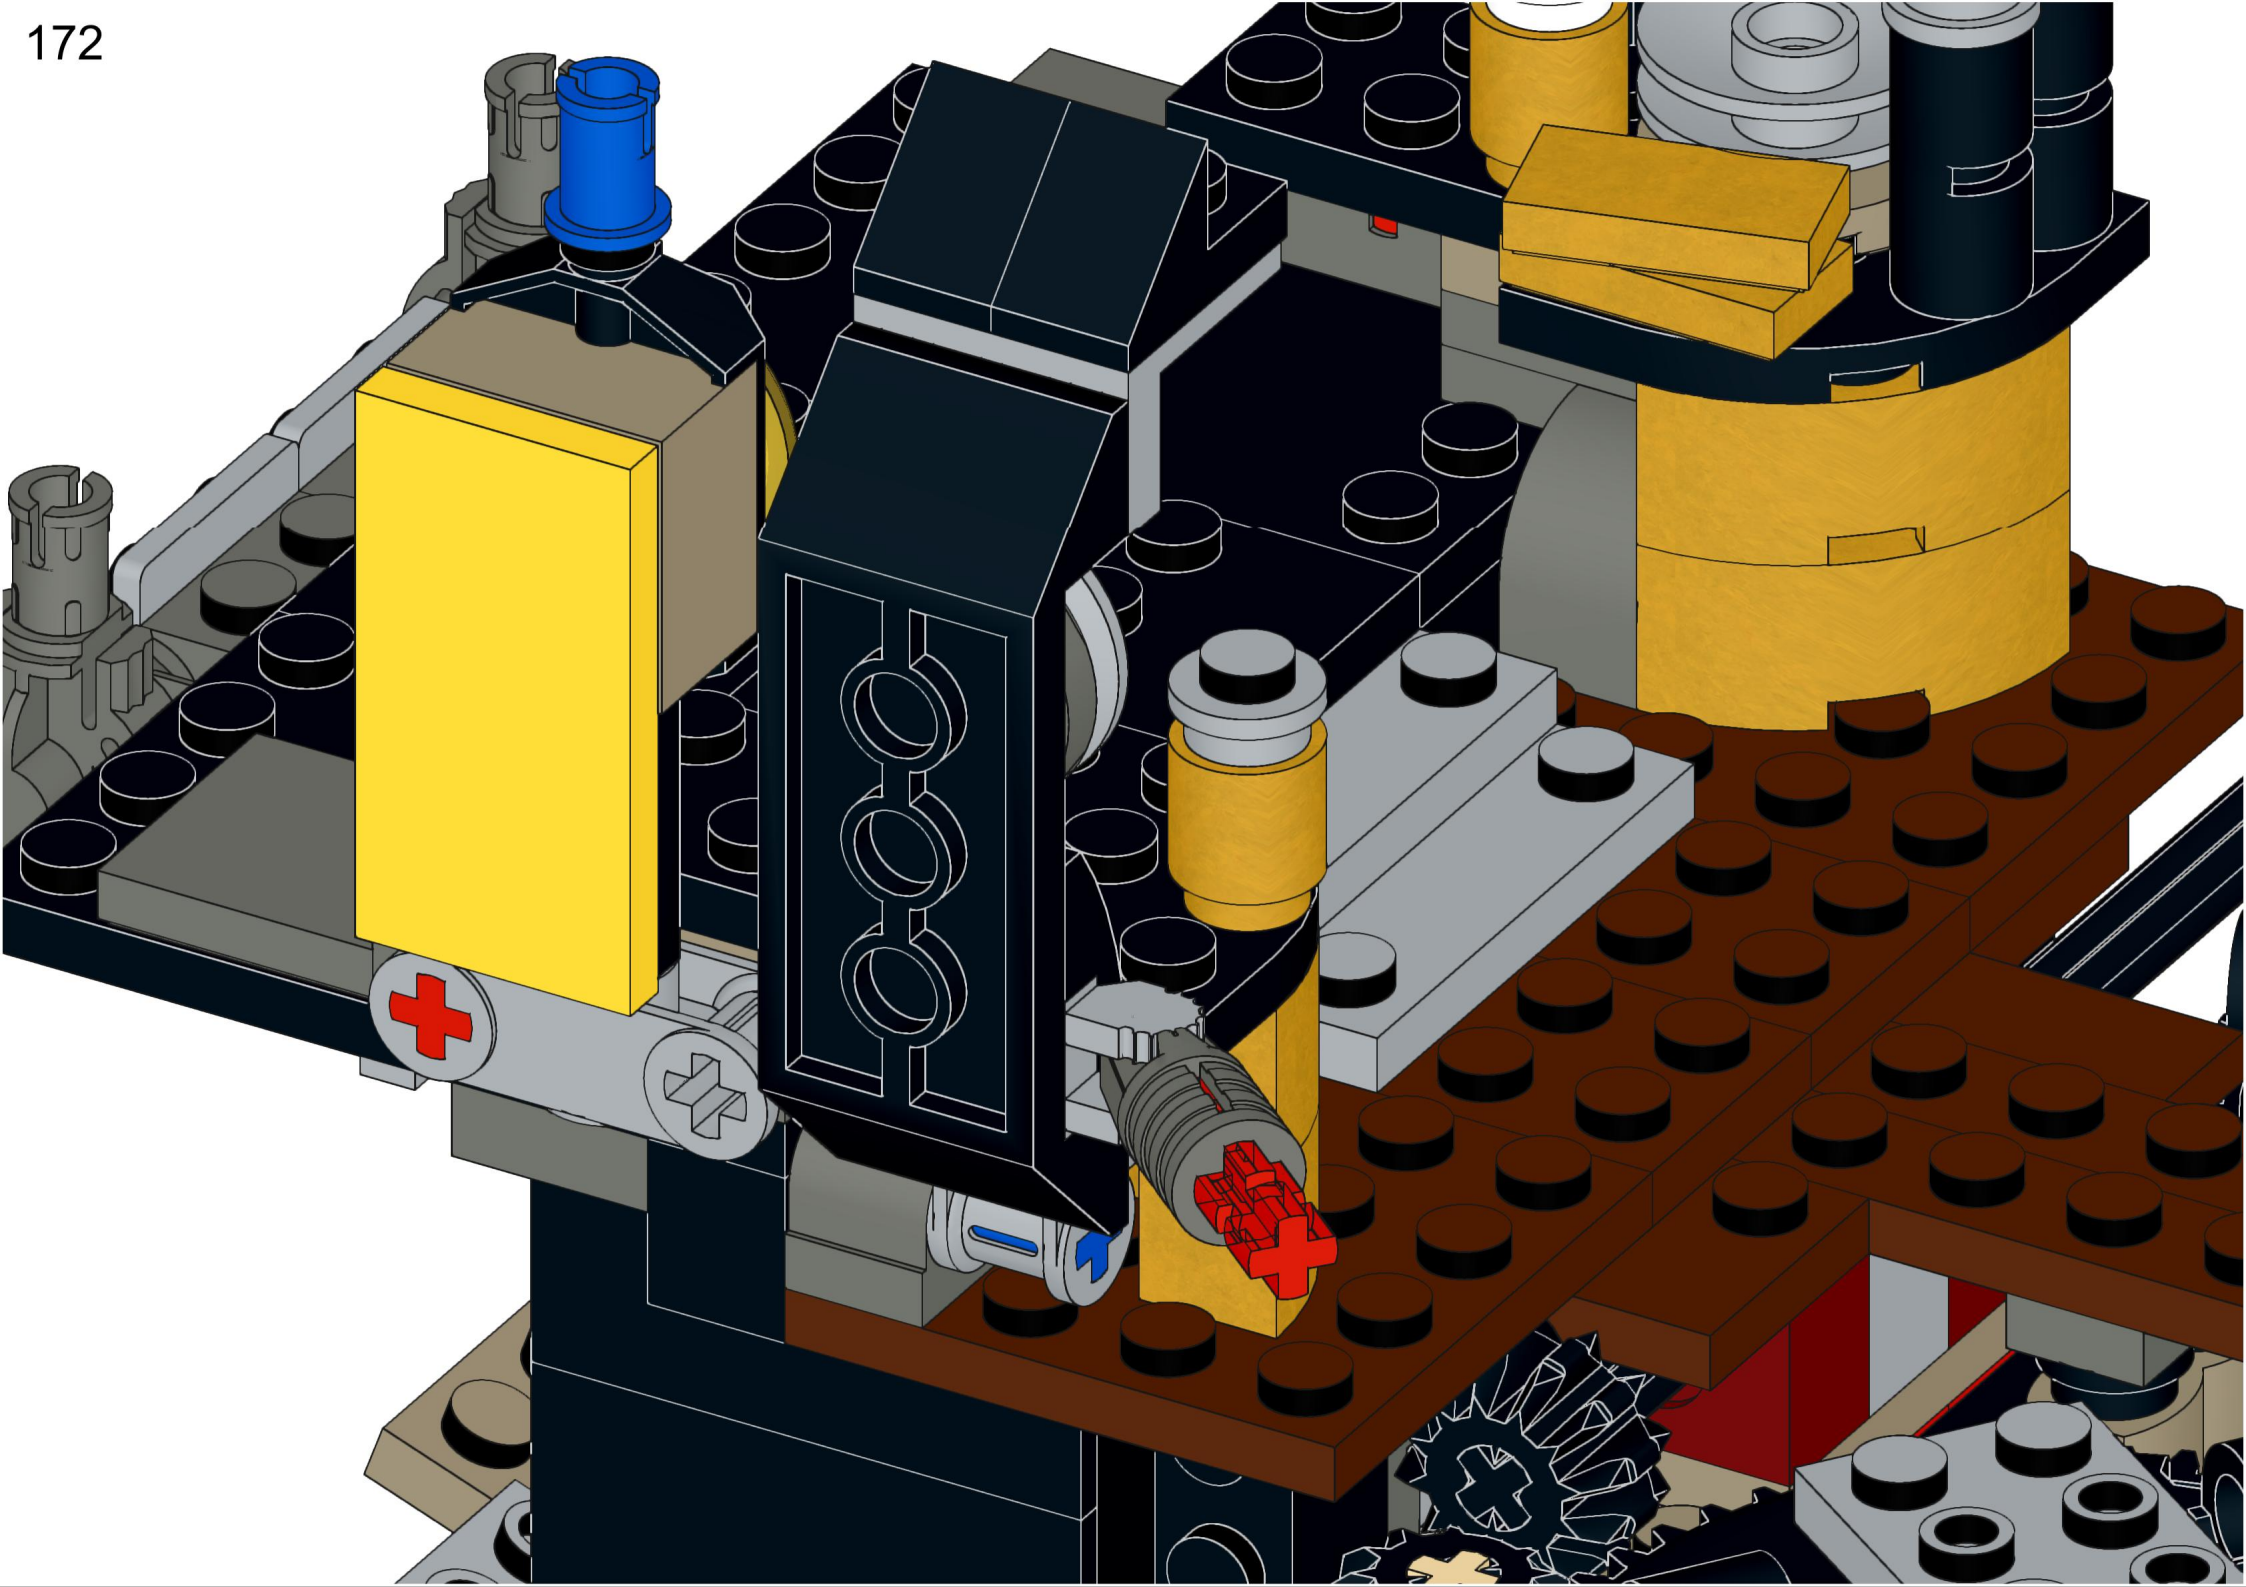

- 1x [Grey Technic Pin]
- 1x [White Technic Pin]
- 1x [Grey Technic Pin]
- 1x [Yellow Technic Beam]
- 1x [Grey Technic Plate]

1x

1x

164

165

166

- 1x 
- 1x 
- 2x 
- 1x 

2x