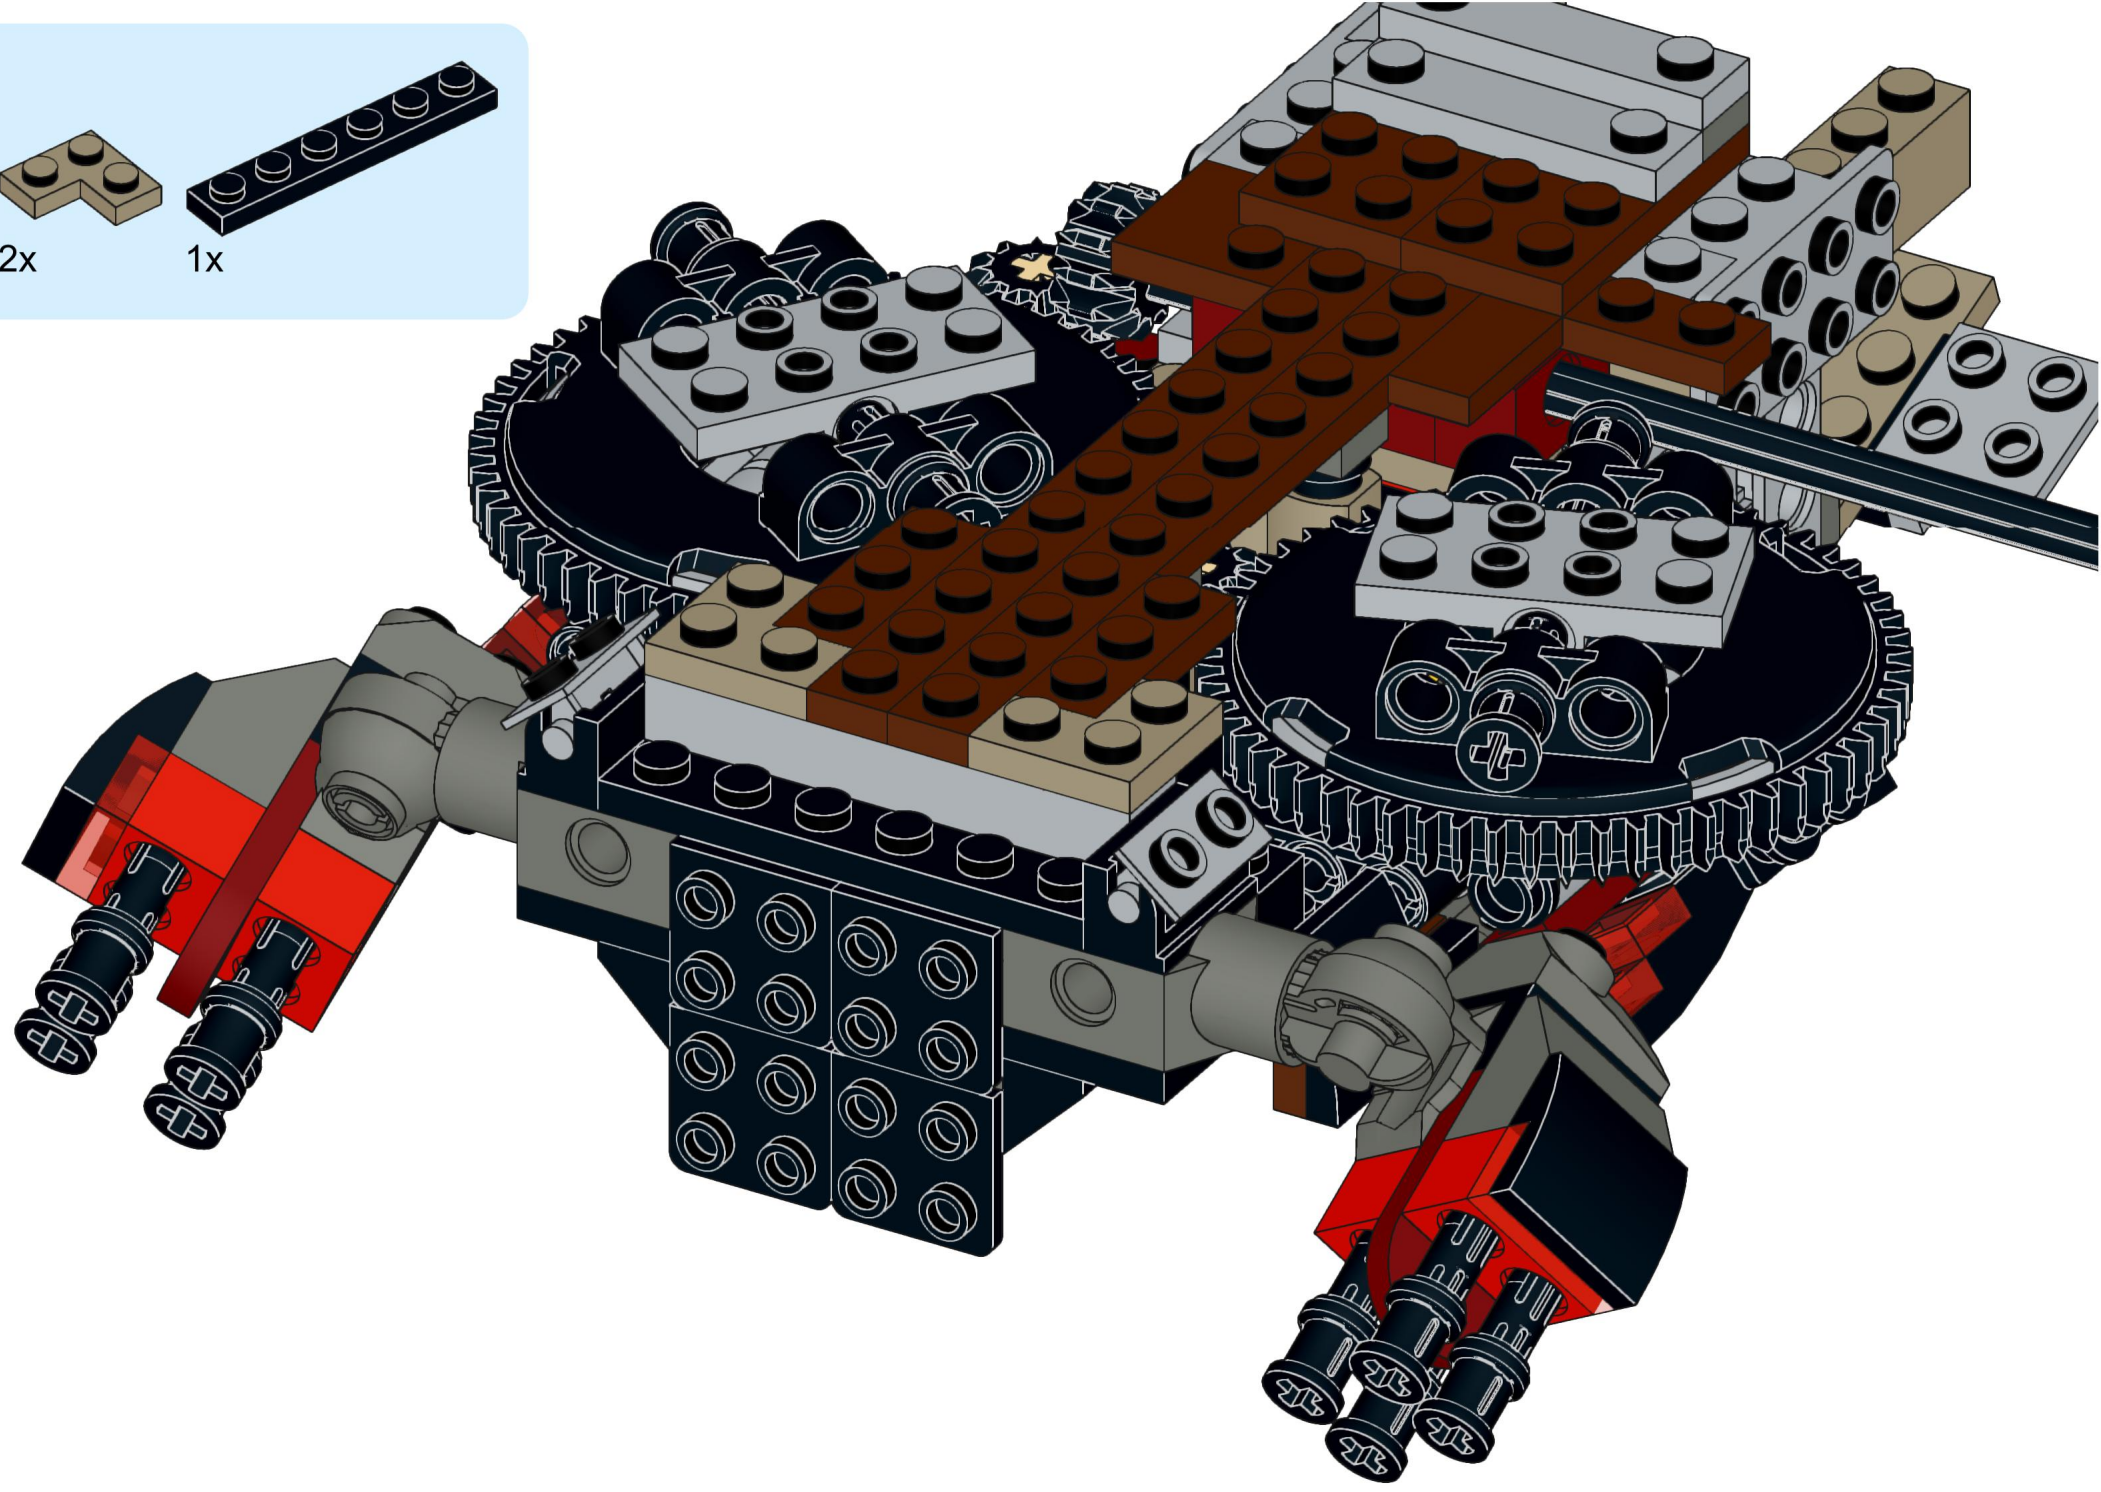

4x  4x 

3x      2x

2x  
2x  
1x  
1x

This block contains a parts list for step 30. It includes: 2x black pins, 2x grey 1x2 Technic axles, 1x red 1x4 Technic beam, and 1x black 1x4 Technic beam.

1x 2x 2x

This block contains three parts: a 1x4 grey plate with four studs, a 1x3 black Technic brick with three studs, and a 2x2 black Technic brick with four studs. Below each part is its quantity: '1x', '2x', and '2x' respectively.

2x

2x

2x

1x 3x

2x  1x 

This block contains a parts list for step 38. It features a small gear icon followed by the quantity '2x' and a long axle icon followed by the quantity '1x'. The entire list is enclosed in a light blue rectangular background.

2x  
1x  
1x

This block contains three items: two black pins, one red 1x3 Technic brick with two black pins inserted, and one black 1x3 Technic axle with two holes.

2x

8x

2x

1x

2x 2x 2x

2x      2x

2x [1x1 grey brick with hole]   2x [1x2 dark blue wedge]   2x [1x4 dark blue plate with 8 holes]

1x 1x

- 1x [Small black bush]
- 1x [Black bush with a small protrusion]
- 1x [Black bush with a wider top]
- 1x [Black axle pin with a cross-shaped end]