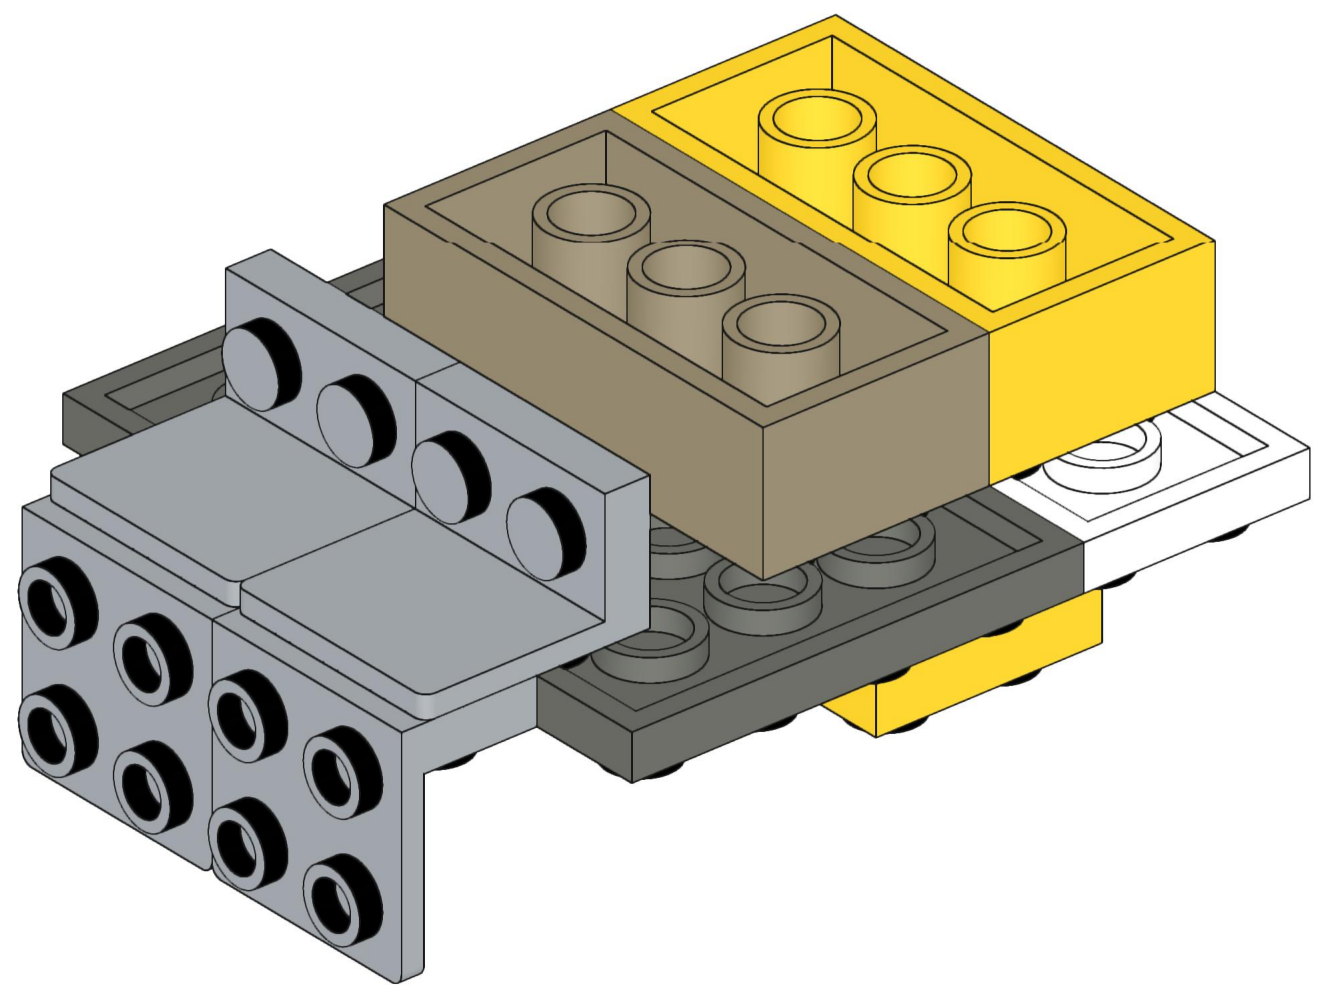

4x  4x 

3x      2x

2x  
2x  
1x  
1x

This block contains a parts list for step 30. It includes: 2x black pins, 2x grey 1x2 Technic axles, 1x red 1x4 Technic beam, and 1x black 1x4 Technic beam.

1x 2x 2x

This block contains three parts: a 1x4 grey plate with four studs, a 1x3 black Technic brick with three studs, and a 2x2 black Technic brick with four studs. Below each part is its quantity: '1x', '2x', and '2x' respectively.

2x

2x

2x

1x 3x

2x  1x 

This block contains a parts list for step 38. It features a small gear icon followed by the quantity '2x' and a long axle icon followed by the quantity '1x'. The entire list is enclosed in a light blue rectangular background.

2x  
1x  
1x

This block contains three items: two black pins, one red 1x3 Technic brick with two black pins inserted, and one black 1x3 Technic axle with two holes.

2x

8x

2x

1x

2x 2x 2x

2x      2x

2x [1x1 grey brick with hole]   2x [1x2 dark blue wedge]   2x [1x4 dark blue plate with 8 holes]

1x 1x

- 1x [Small black bush]
- 1x [Black bush with a small protrusion]
- 1x [Black bush with a wider top]
- 1x [Black axle pin with a cross-shaped end]