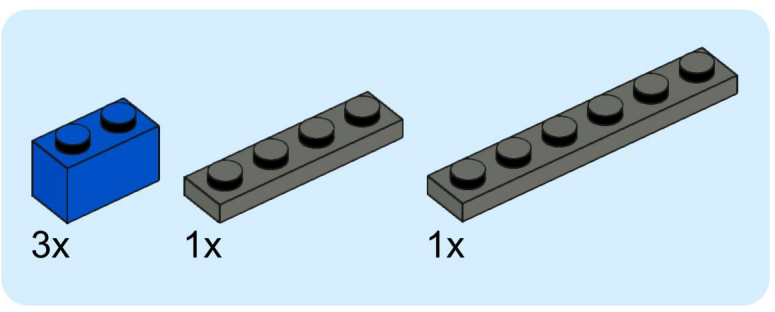

4x  4x 

3x      2x

2x  
2x  
1x  
1x

This block contains a parts list for step 30. It includes: 2x black pins, 2x grey 1x2 Technic axles, 1x red 1x4 Technic beam, and 1x black 1x4 Technic beam.

1x 2x 2x

This block contains three parts: a 1x4 grey plate with four studs, a 1x3 black Technic brick with three studs, and a 2x2 black Technic brick with four studs. Below each part is its quantity: '1x', '2x', and '2x' respectively.

2x

2x

2x

1x 3x

2x  1x 

This block contains a parts list for step 38. It features a small gear icon followed by the quantity '2x' and a long axle icon followed by the quantity '1x'. The entire list is enclosed in a light blue rectangular background.

2x  
1x  
1x

This block contains three items: two black pins, one red 1x3 Technic brick with two black pins inserted, and one black 1x3 Technic axle with two holes.

2x

8x

2x

1x

2x 2x 2x

2x      2x

2x [1x1 grey brick with hole]   2x [1x2 dark blue wedge]   2x [1x4 dark blue plate with 8 holes]

1x 1x

- 1x [Small black bush]
- 1x [Black bush with a small protrusion]
- 1x [Black bush with a wider top]
- 1x [Black axle pin with a cross-shaped end]