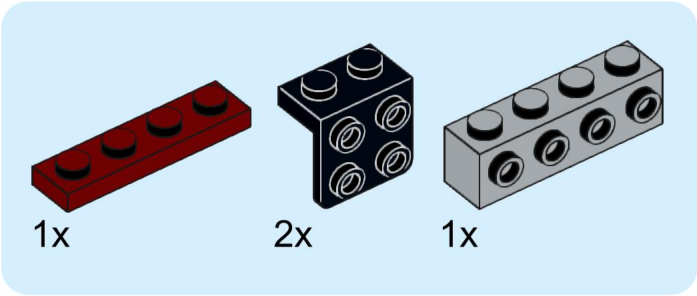

4x  4x 

3x      2x

2x  
2x  
1x  
1x

This block contains a parts list for step 30. It includes: 2x black pins, 2x grey 1x2 Technic axles, 1x red 1x4 Technic beam, and 1x black 1x4 Technic beam.

1x 2x 2x

This block contains three parts: a 1x4 grey plate with four studs, a 1x3 black Technic brick with three studs, and a 2x2 black Technic brick with four studs. Below each part is its quantity: '1x', '2x', and '2x' respectively.

2x

2x

2x

1x 3x

2x  1x 

This block contains a parts list for step 38. It features a small gear icon followed by the quantity '2x' and a long axle icon followed by the quantity '1x'. The entire list is enclosed in a light blue rectangular background.

2x  
1x  
1x

This block contains three items: two black pins, one red 1x3 Technic brick with two black pins inserted, and one black 1x3 Technic axle with two holes.

2x

8x

2x

1x

2x 2x 2x

2x      2x

2x [1x1 grey brick with hole]   2x [1x2 dark blue wedge]   2x [1x4 dark blue plate with 8 holes]

1x 1x

- 1x [Small black bush]
- 1x [Black bush with a small protrusion]
- 1x [Black bush with a wider top]
- 1x [Black axle pin with a cross-shaped end]