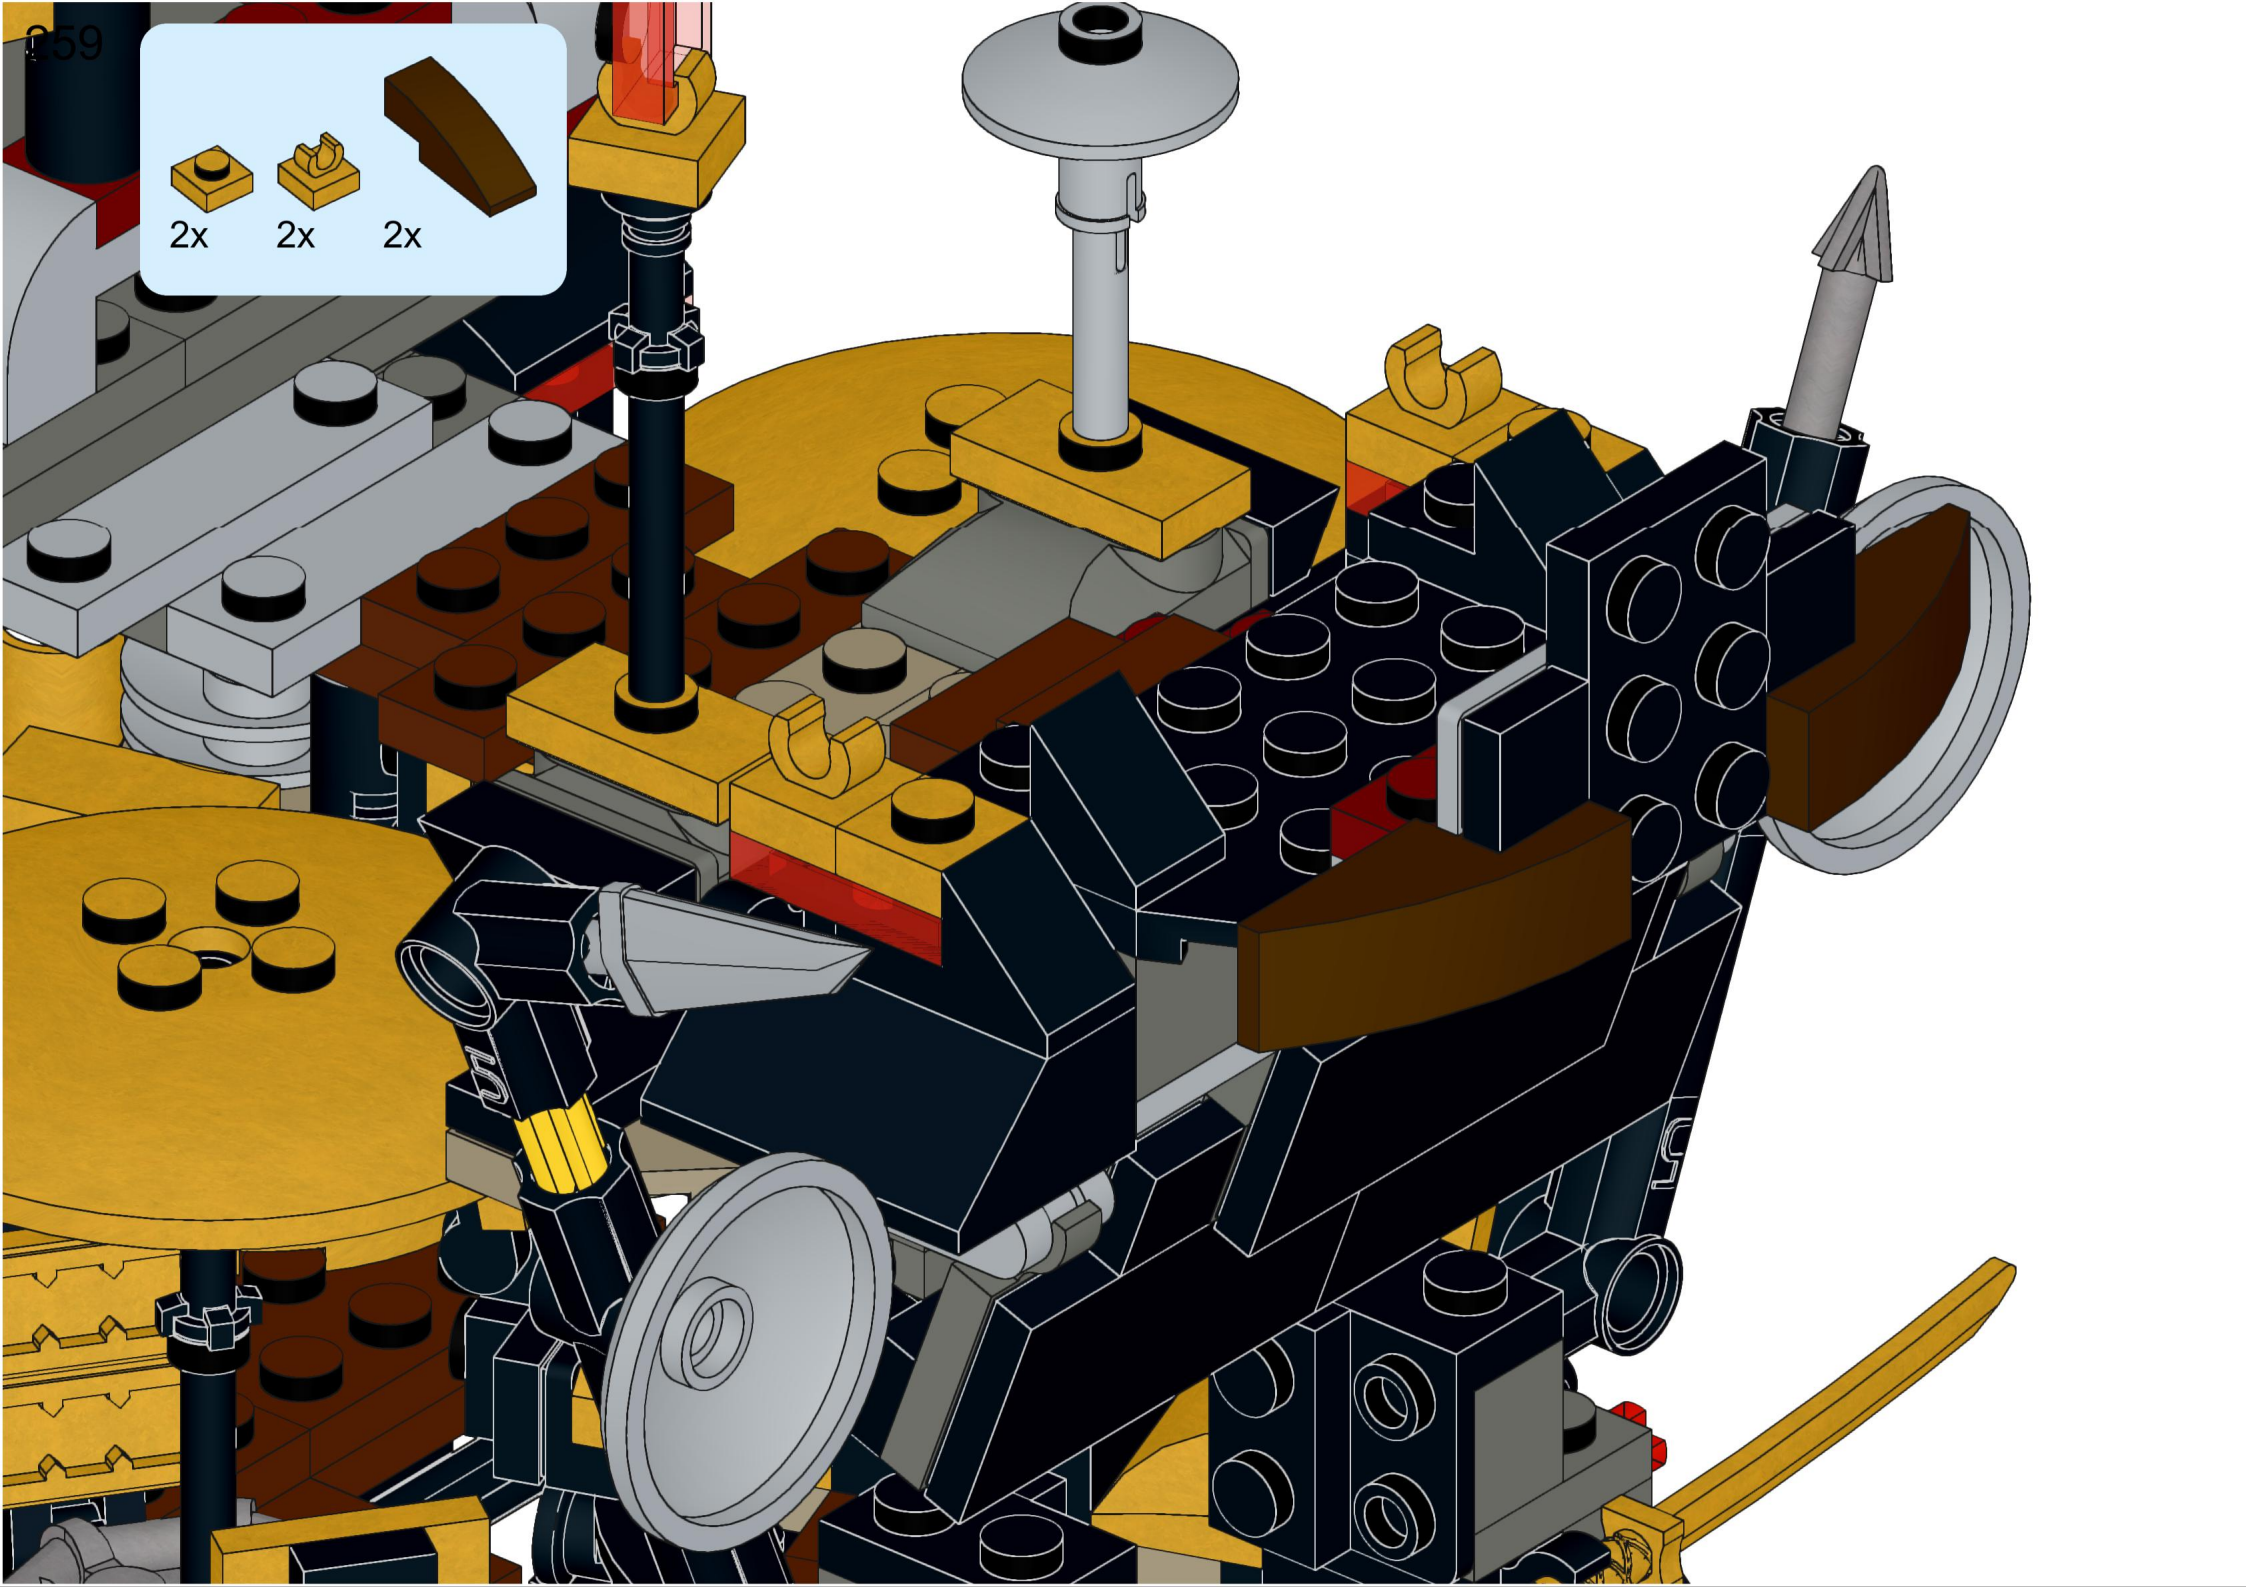

2x 2x 2x

This inset box lists the parts required for step 59: two yellow 1x2 Technic bricks with holes, two yellow 1x2 Technic bricks with holes and a central notch, and two brown 1x2 Technic bricks with holes.