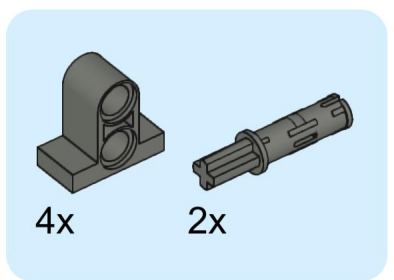

2x 2x 1x

This inset box shows the parts required for step 196: two black 1x1 Technic pins, two grey 1x3 Technic Technic pins, and one grey Technic arrowhead.

2x  
1x  
1x

This inset box shows the parts list for step 198. It contains three items: a black 1x3 Technic beam, a tan 1x4 Technic beam with three holes, and a grey 1x6 Technic beam with four holes. Each item is accompanied by its quantity: '2x' for the black beam, '1x' for the tan beam, and '1x' for the grey beam.

1x 1x 1x

This inset box lists the parts required for step 199. It contains three items: a brown 1x2 brick, a red 1x4 brick, and a red 1x6 brick. Each item is accompanied by the quantity '1x'.

3x 2x 3x

This inset box shows the parts required for step 224: three red 1x2 Technic bricks, two grey 1x2 Technic Technic connectors, and three grey Technic pins. The quantities are indicated as 3x, 2x, and 3x respectively.

2x

2x  
4x  
2x

This inset box lists the parts required for step 238: two black 1x2 Technic plates, four grey 1x4 Technic bricks with four holes, and two black 1x4 Technic plates.

2x 2x 2x 2x

This inset box lists the parts required for step 239. It contains four items, each with a quantity of 2: a white bush, a black 1x2 Technic connector, a red 1x2 Technic plate, and a grey 1x2 Technic plate with four holes.