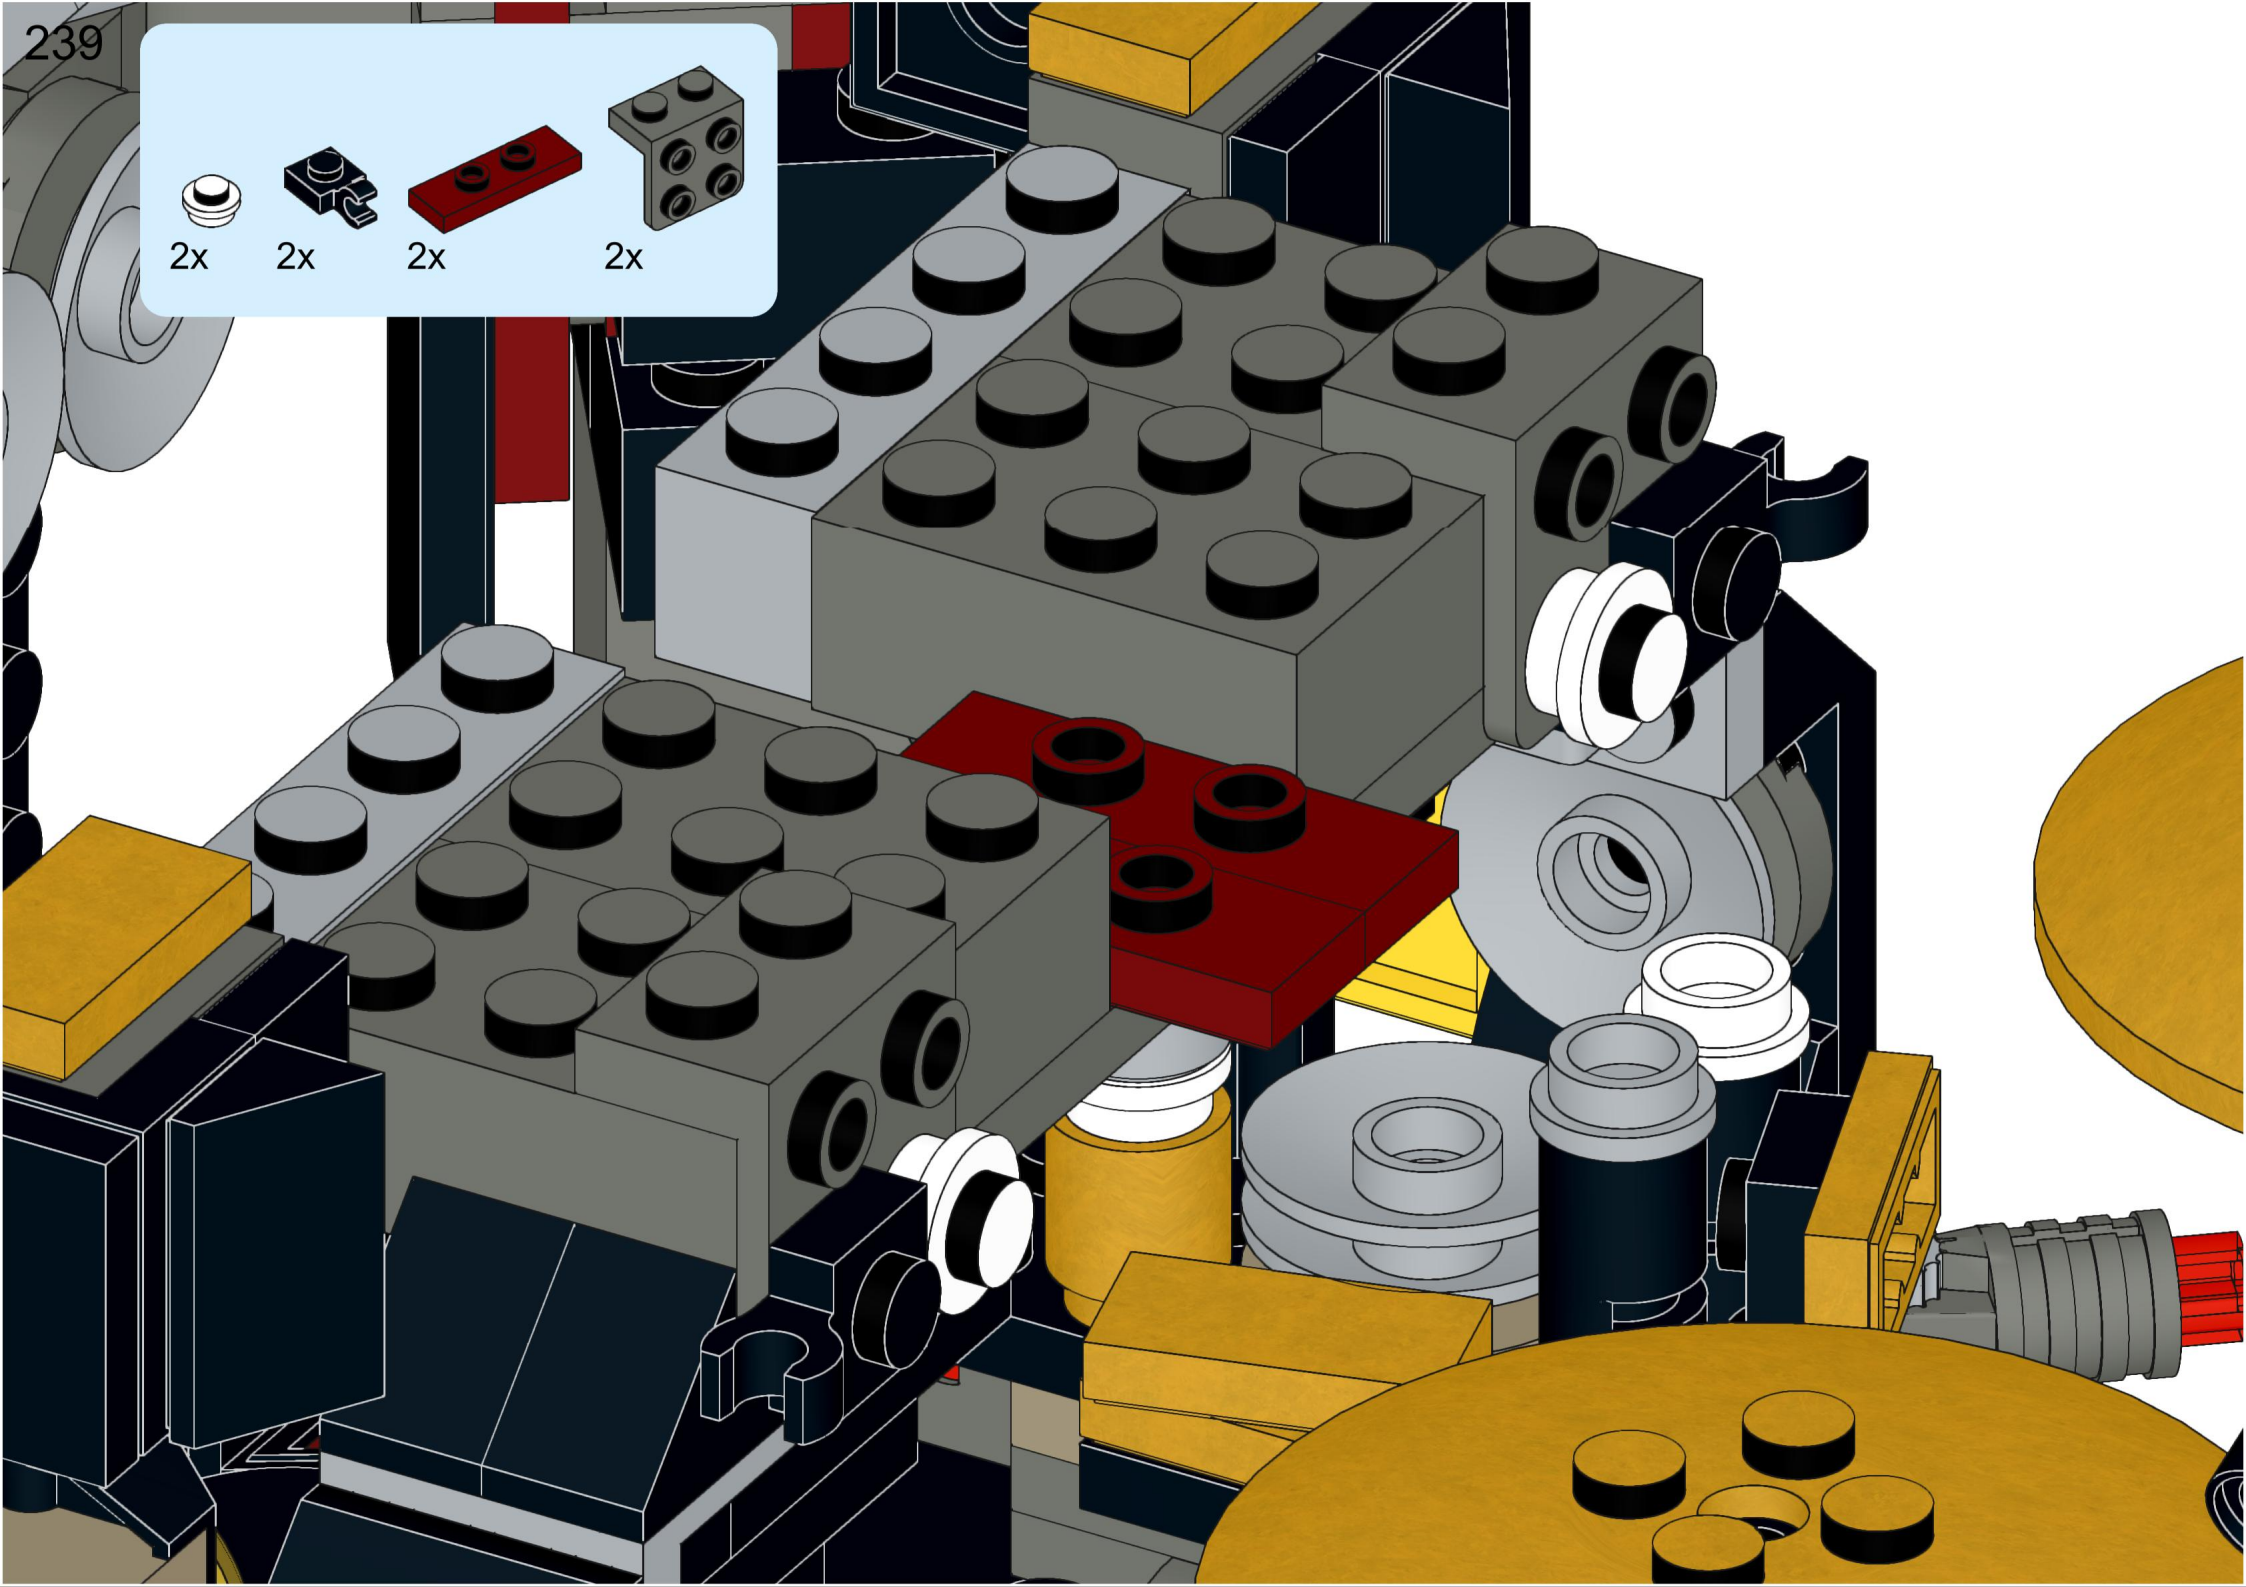

2x

2x  
4x  
2x

This inset box lists the parts required for step 238: two black 1x2 Technic plates, four grey 1x4 Technic bricks with four holes, and two black 1x4 Technic plates.

2x 2x 2x 2x

This inset box lists the parts required for step 239. It contains four items, each with a quantity of 2: a white bush, a black 1x2 Technic connector, a red 1x2 Technic plate, and a grey 1x2 Technic plate with four holes.