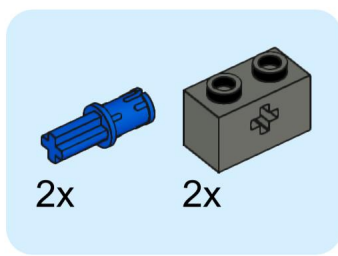

8x 8x

2x

1x      2x      2x

1x 1x

146

2x [1x 1-hole black Technic brick] 1x [1x black Technic wedge with 1 hole] 1x [1x black Technic wedge with 1 hole]

2x  2x  2x 

1x      2x      1x

1x 1x 1x 2x

This block contains a parts list for step 160. It features four items: a white axle pin (1x), a grey axle pin (1x), a grey Technic disc (1x), and two black Technic axles (2x). The items are arranged horizontally with their respective quantities below them.