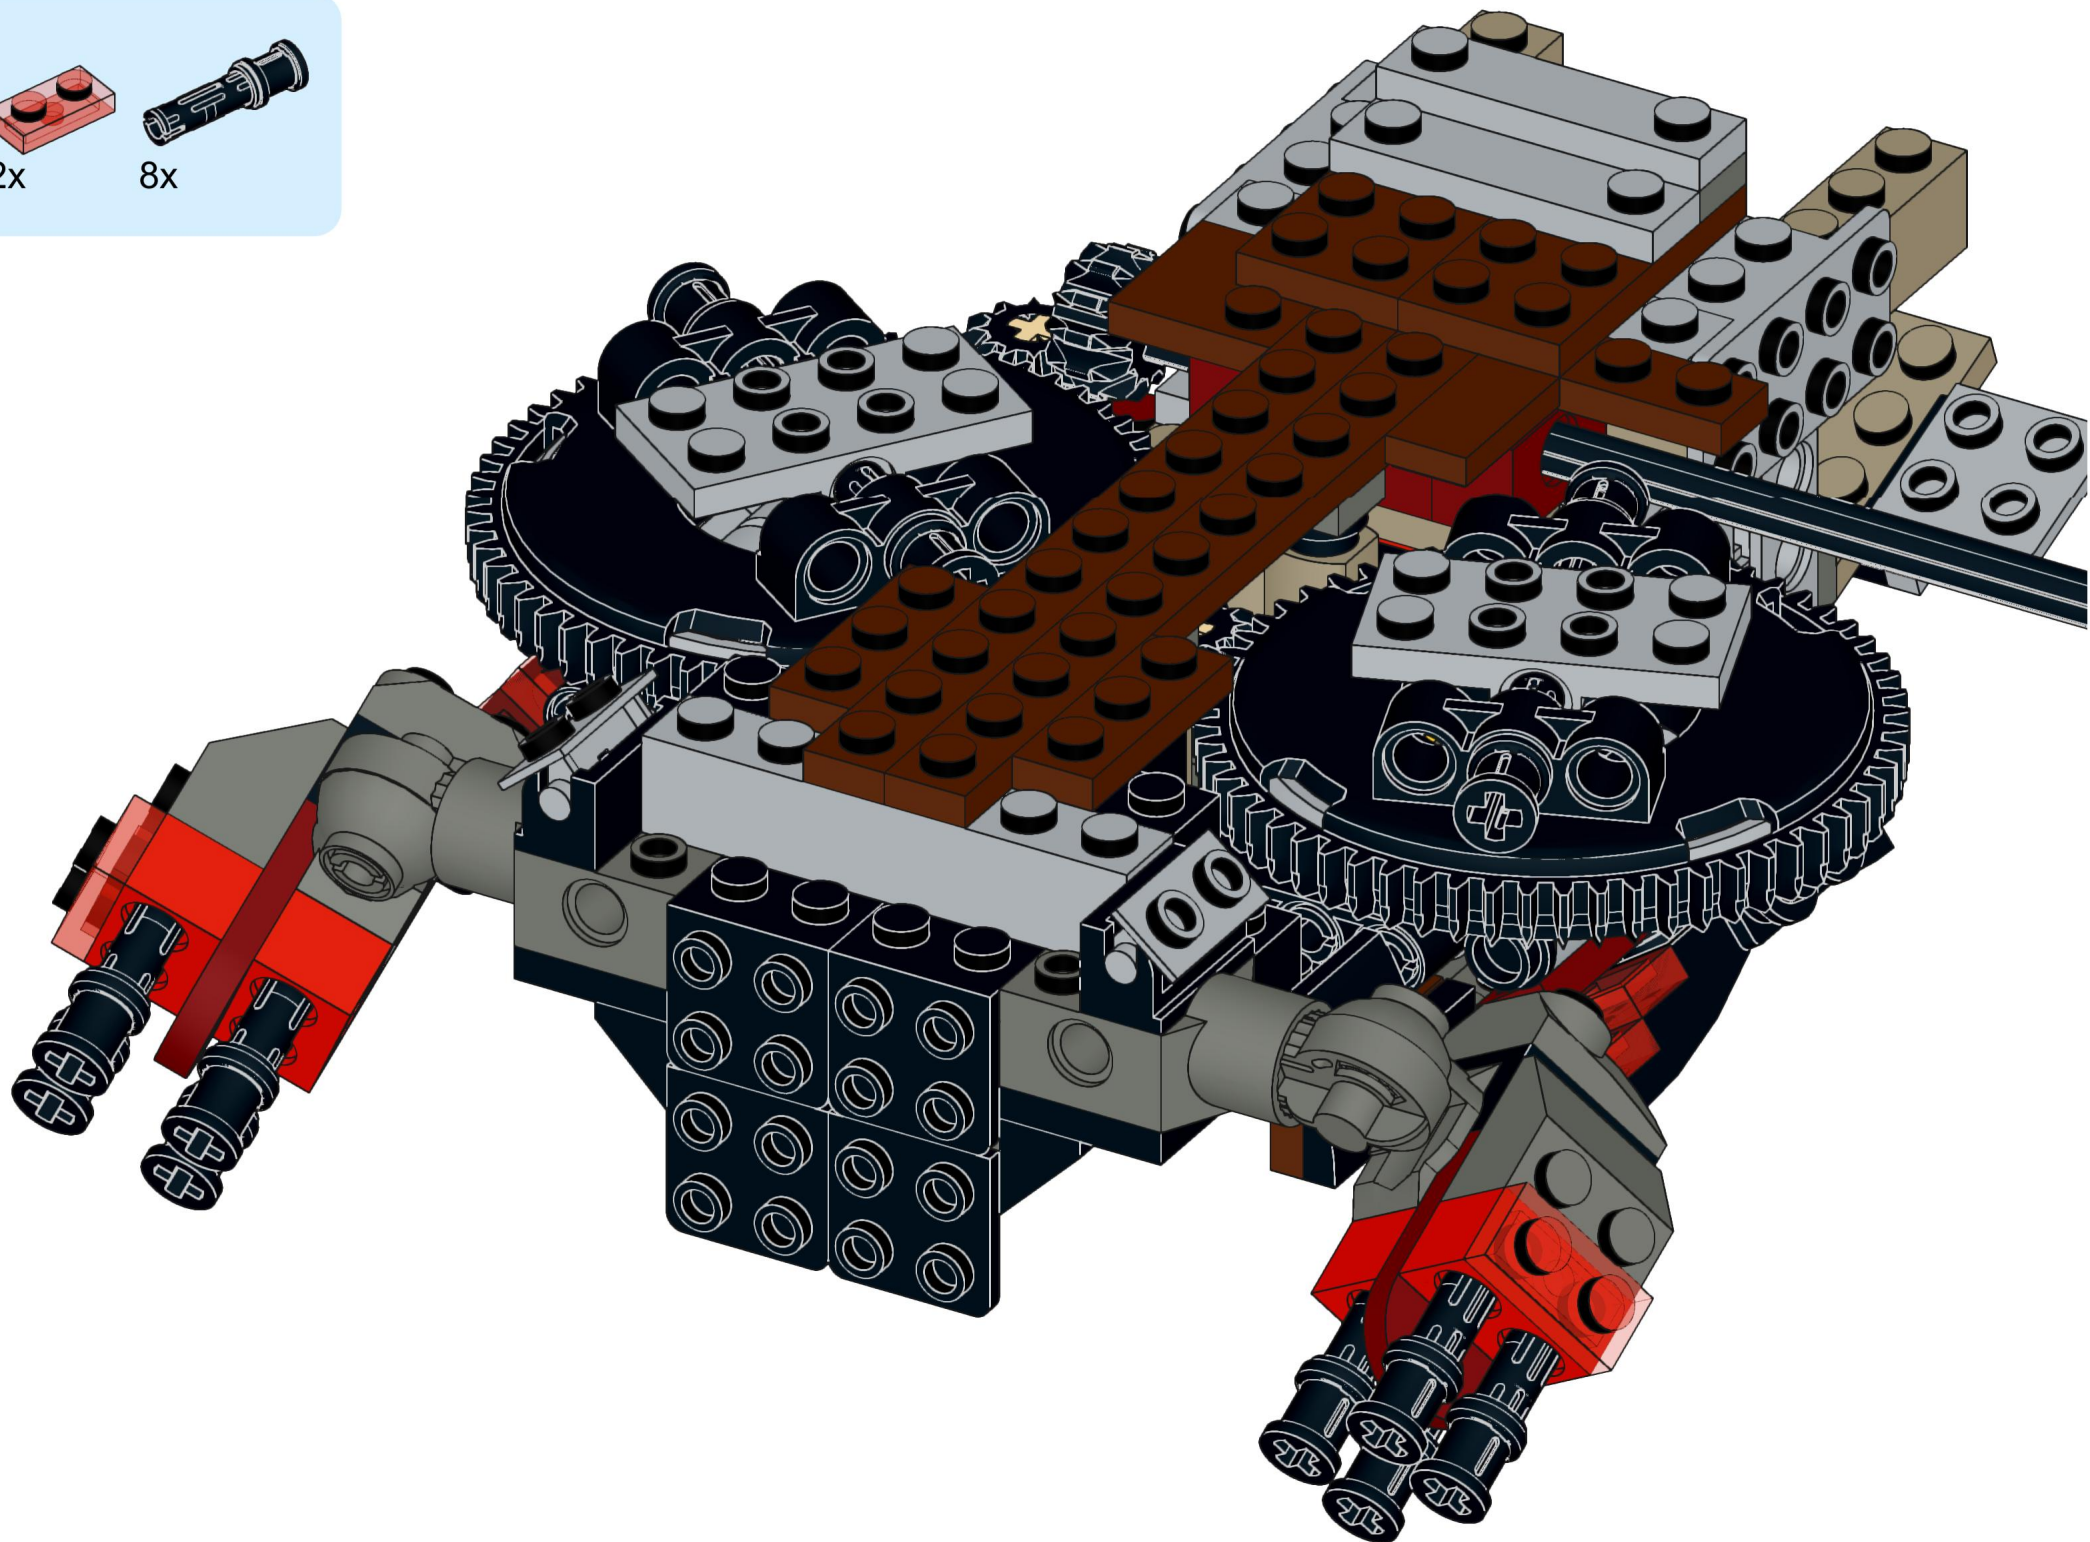

4x  4x 

3x      2x

2x  
2x  
1x  
1x

This block contains a parts list for step 30. It includes: 2x black pins, 2x grey 1x2 Technic axles, 1x red 1x4 Technic beam, and 1x black 1x4 Technic beam.

1x 2x 2x

This block contains three parts: a 1x4 grey plate with four studs, a 1x3 black Technic brick with three studs, and a 2x2 black Technic brick with four studs. Below each part is its quantity: '1x', '2x', and '2x' respectively.

2x

2x

2x

1x 3x

2x  1x 

This block contains a parts list for step 38. It features a small gear icon followed by the quantity '2x' and a long axle icon followed by the quantity '1x'. The entire list is enclosed in a light blue rectangular background.

2x  
1x  
1x

This block contains three items: two black pins, one red 1x3 Technic brick with two black pins inserted, and one black 1x3 Technic axle with two holes.

2x

8x

2x

1x

2x 2x 2x

2x      2x

2x [1x1 grey brick with hole]   2x [1x2 dark blue wedge]   2x [1x4 dark blue plate with 8 holes]

1x 1x

- 1x [Small black bush]
- 1x [Black bush with a small protrusion]
- 1x [Black bush with a wider top]
- 1x [Black axle pin with a cross-shaped end]