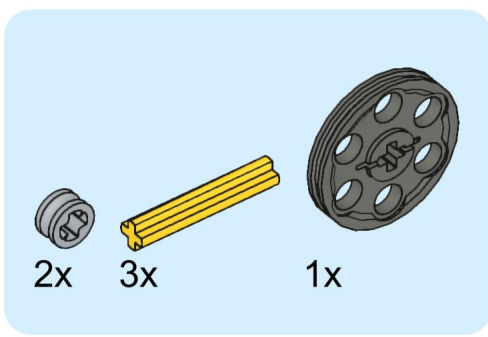

2x

2x

2x

1x 3x

2x  1x 

This block contains a parts list for step 38. It features a small gear icon followed by the quantity '2x' and a long axle icon followed by the quantity '1x'. The entire list is enclosed in a light blue rectangular background.

2x  
1x  
2x

This inset box lists the parts required for step 260: two black 1x2 Technic bricks, one brown 1x4 Technic brick, and two black Technic pins with a T-shaped end.

2x  2x  2x 

4x  2x  1x 

2x  2x 