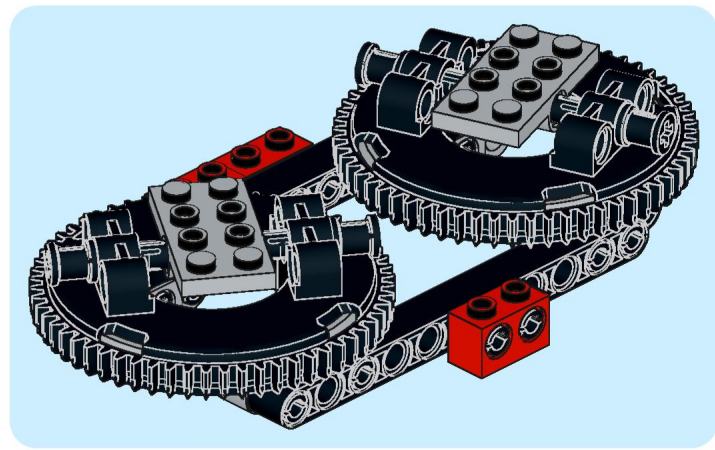

4x  4x 

3x      2x

2x  
2x  
1x  
1x

This block contains a parts list for step 30. It includes: 2x black pins, 2x grey 1x2 Technic axles, 1x red 1x4 Technic beam, and 1x black 1x4 Technic beam.

1x 2x 2x

This block contains three parts: a 1x4 grey plate with four studs, a 1x3 black Technic brick with three studs, and a 2x2 black Technic brick with four studs. Below each part is its quantity: '1x', '2x', and '2x' respectively.

2x

2x

2x

1x 3x

2x  1x 

This block contains a parts list for step 38. It features a small gear icon followed by the quantity '2x' and a long axle icon followed by the quantity '1x'. The entire list is enclosed in a light blue rectangular background.

2x  
1x  
1x

This block contains three items: two black pins, one red 1x3 Technic brick with two black pins inserted, and one black 1x3 Technic axle with two holes.

2x

8x

2x

1x

2x 2x 2x

2x      2x

2x [1x1 grey brick with hole]   2x [1x2 dark blue wedge]   2x [1x4 dark blue plate with 8 holes]

1x 1x

- 1x [Small black bush]
- 1x [Black bush with a small protrusion]
- 1x [Black bush with a wider top]
- 1x [Black axle pin with a cross-shaped end]