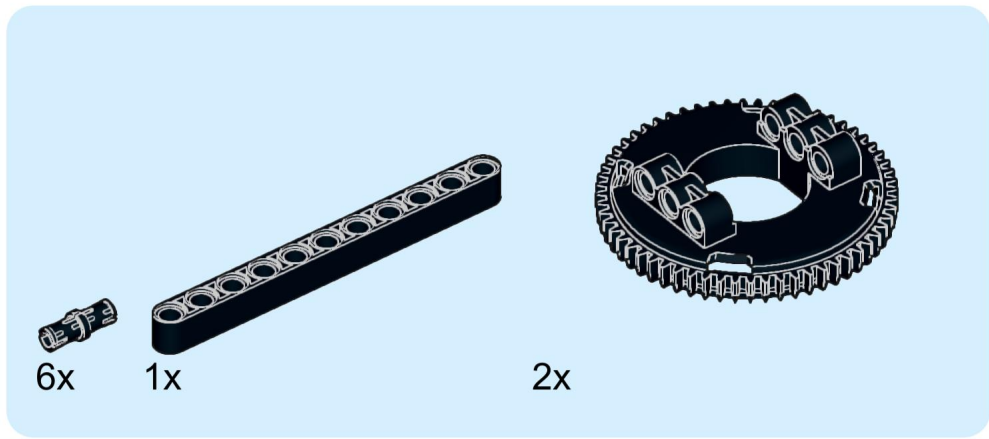

4x  4x 

3x      2x

2x  
2x  
1x  
1x

This block contains a parts list for step 30. It includes: 2x black pins, 2x grey 1x2 Technic axles, 1x red 1x4 Technic beam, and 1x black 1x4 Technic beam.

1x 2x 2x

This block contains three parts: a 1x4 grey plate with four studs, a 1x3 black Technic brick with three studs, and a 2x2 black Technic brick with four studs. Below each part is its quantity: '1x', '2x', and '2x' respectively.

2x

2x

2x

1x 3x

2x  1x 

This block contains a parts list for step 38. It features a small gear icon followed by the quantity '2x' and a long axle icon followed by the quantity '1x'. The entire list is enclosed in a light blue rectangular background.

2x  
1x  
1x

This block contains three items: two black pins, one red 1x3 Technic brick with two black pins inserted, and one black 1x3 Technic axle with two holes.

2x

8x

2x

1x

2x 2x 2x

2x      2x