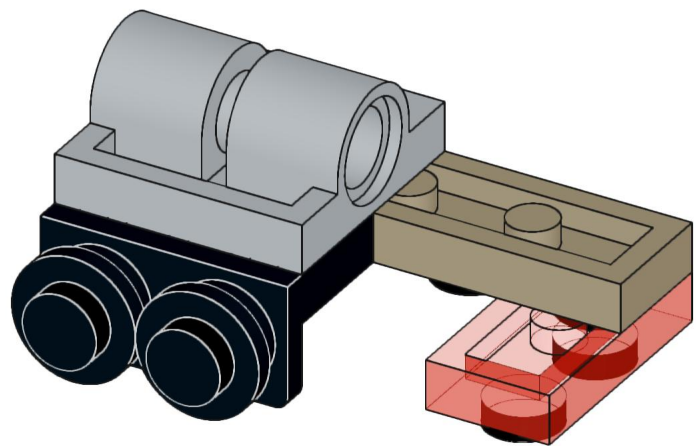

4x  4x 

3x      2x

2x  
2x  
1x  
1x

This block contains a parts list for step 30. It includes: 2x black pins, 2x grey 1x2 Technic axles, 1x red 1x4 Technic beam, and 1x black 1x4 Technic beam.

1x 2x 2x

This block contains three parts: a 1x4 grey plate with four studs, a 1x3 black Technic brick with three studs, and a 2x2 black Technic brick with four studs. Below each part is its quantity: '1x', '2x', and '2x' respectively.

2x

2x

2x

1x 3x

2x  1x 

This block contains a parts list for step 38. It features a small gear icon followed by the quantity '2x' and a long axle icon followed by the quantity '1x'. The entire list is enclosed in a light blue rectangular background.

2x  
1x  
1x

This block contains three items: two black pins, one red 1x3 Technic brick with two black pins inserted, and one black 1x3 Technic axle with two holes.

2x

8x

2x

1x

2x 2x 2x

2x      2x