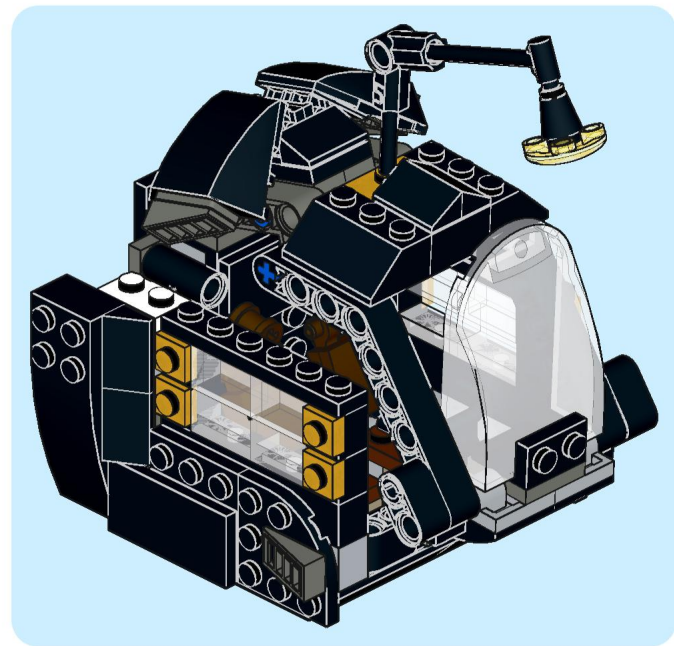

4x  4x 

3x      2x

2x  
2x  
1x  
1x

This block contains a parts list for step 30. It includes: 2x black pins, 2x grey 1x2 Technic axles, 1x red 1x4 Technic beam, and 1x black 1x4 Technic beam.

1x 2x 2x

This block contains three parts: a 1x4 grey plate with four studs, a 1x3 black Technic brick with three studs, and a 2x2 black Technic brick with four studs. Below each part is its quantity: '1x', '2x', and '2x' respectively.

2x

2x

2x

1x 3x

2x  1x 

This block contains a parts list for step 38. It features a small gear icon followed by the quantity '2x' and a long axle icon followed by the quantity '1x'. The entire list is enclosed in a light blue rectangular background.

2x  
1x  
1x

This block contains three items: two black pins, one red 1x3 Technic brick with two black pins inserted, and one black 1x3 Technic axle with two holes.

2x

8x

2x

1x

2x 2x 2x

2x      2x

1x

1x

102

103

104

2x

1x 2x

This block contains a parts list for step 106. It features two items: a dark grey 1x3 Technic Technonut and a dark grey 1x2 Technic Technonut. The quantity '1x' is positioned below the Technonut, and the quantity '2x' is positioned below the Technonut.