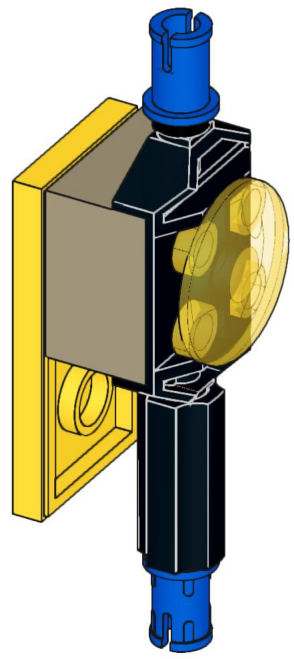

1x 1x 1x 2x

This block contains a parts list for step 160. It features four items: a white axle pin (1x), a grey axle pin (1x), a grey Technic disc (1x), and two black Technic axles (2x). The items are arranged horizontally with their respective quantities below them.

- 1x [Grey Technic Pin]
- 1x [White Technic Pin]
- 1x [Grey Technic Pin]
- 1x [Yellow Technic Beam]
- 1x [Grey Technic Plate]

1x

1x

164

165

166

- 1x 
- 1x 
- 2x 
- 1x 

2x