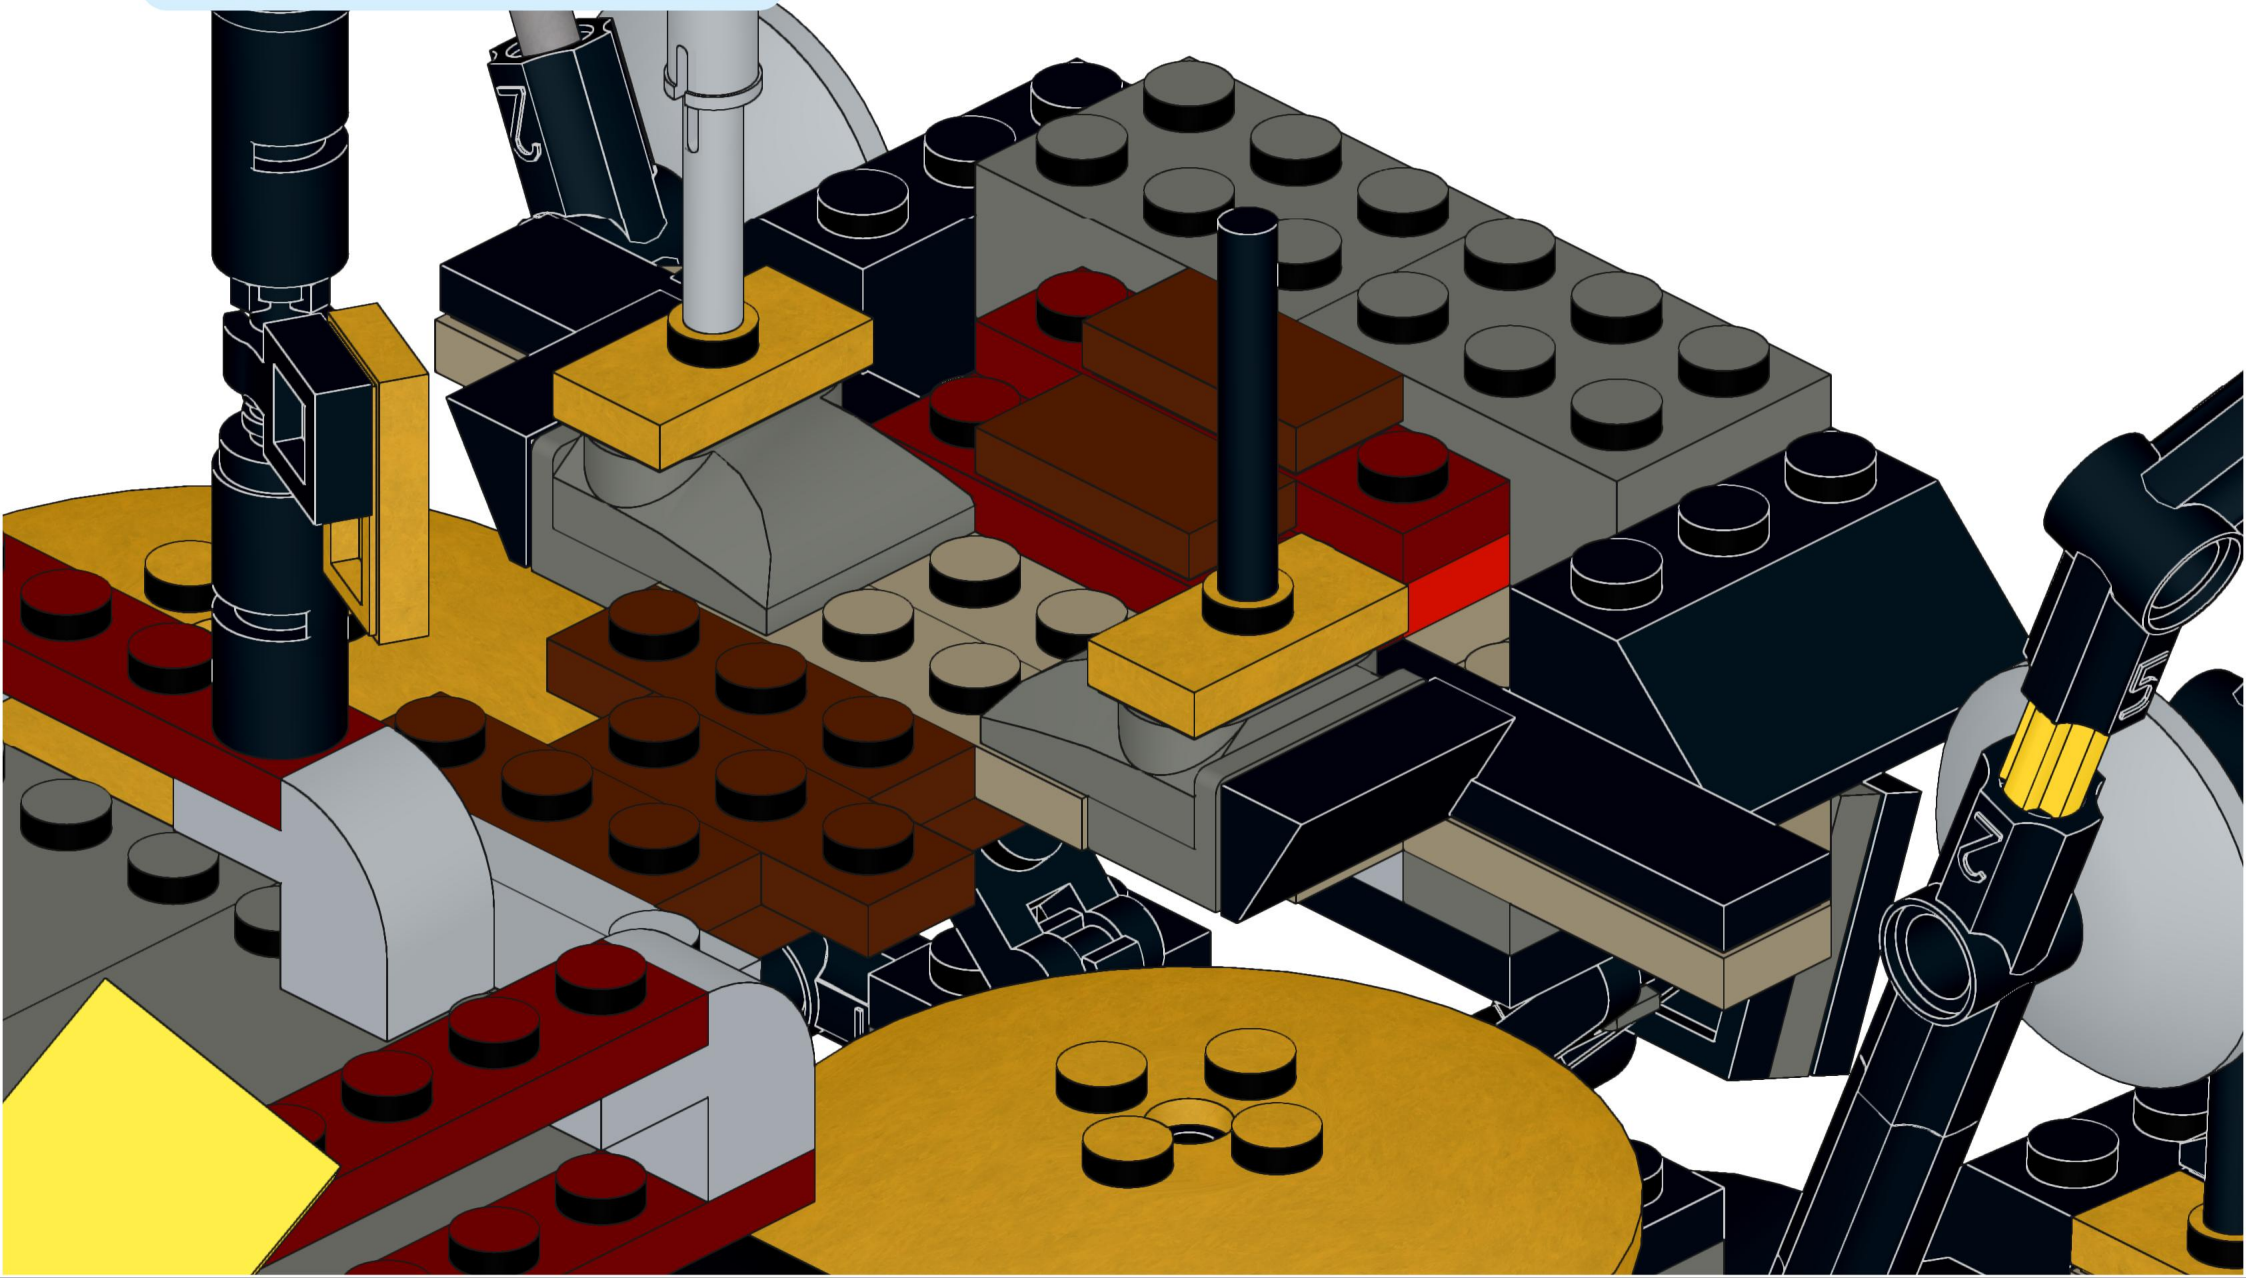

1x 2x 1x

This inset box shows the parts required for step 254: one black axle, two black 1x3 Technic bricks, and one grey axle with a stop.