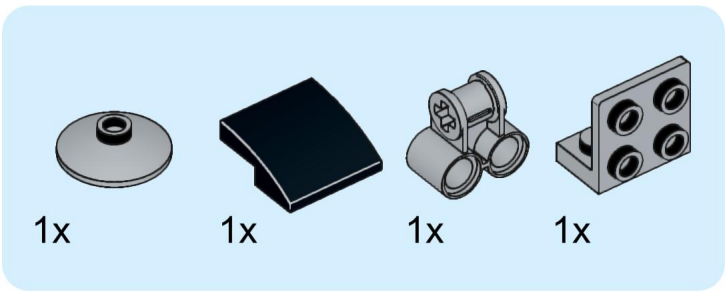

1x 1x 1x 2x

This block contains a parts list for step 160. It features four items: a white axle pin (1x), a grey axle pin (1x), a grey Technic disc (1x), and two black Technic axles (2x). The items are arranged horizontally with their respective quantities below them.

- 1x [Grey Technic Pin]
- 1x [White Technic Pin]
- 1x [Grey Technic Pin]
- 1x [Yellow Technic Beam]
- 1x [Grey Technic Plate]

1x

1x

164

165

166

- 1x 
- 1x 
- 2x 
- 1x 

2x

4x  2x 

1x

1x

This inset box shows two parts: a black Technic bush and a yellow Technic bush. Each part is accompanied by the quantity '1x'.

1x  1x 

2x  2x  2x 

2x  2x 

2x 2x 2x