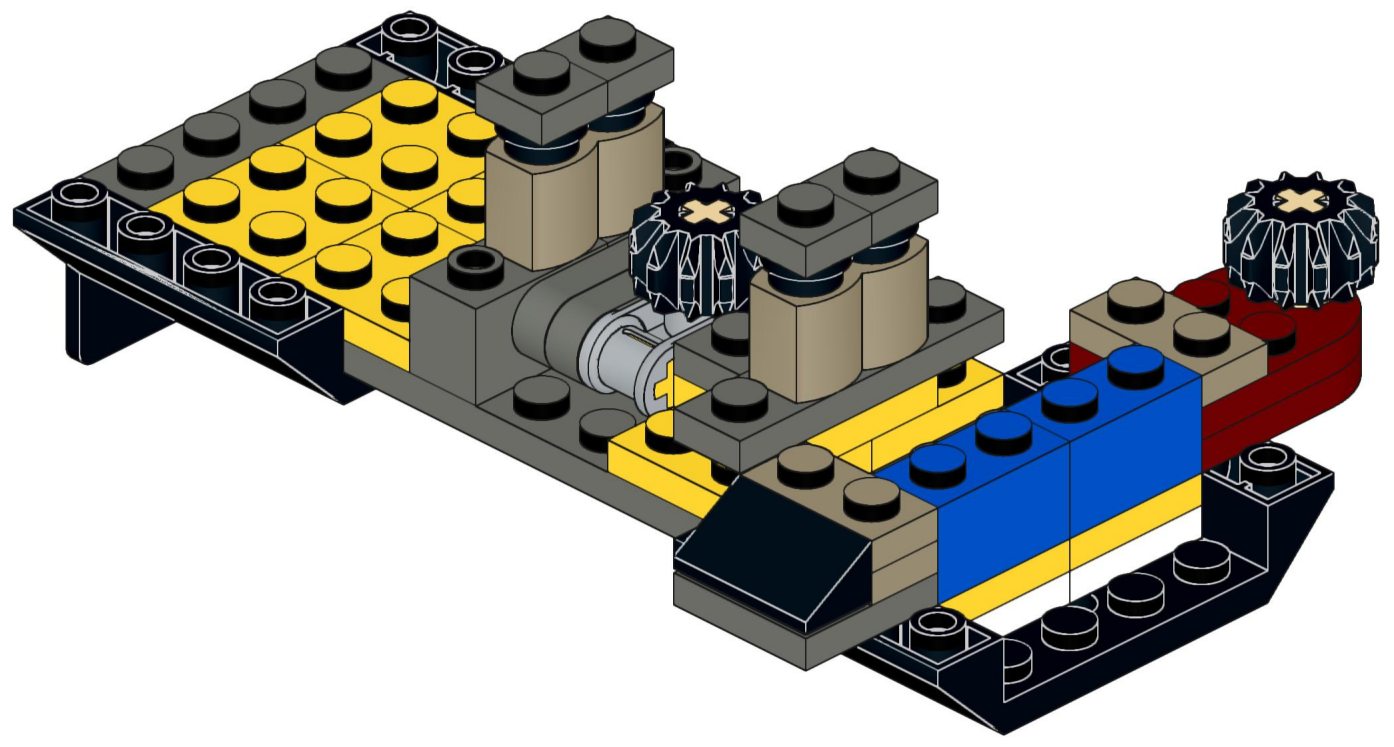

4x  4x 

3x      2x

2x  
2x  
1x  
1x

This block contains a parts list for step 30. It includes: 2x black pins, 2x grey 1x2 Technic axles, 1x red 1x4 Technic beam, and 1x black 1x4 Technic beam.

1x 2x 2x

This block contains three parts: a 1x4 grey plate with four studs, a 1x3 black Technic brick with three studs, and a 2x2 black Technic brick with four studs. Below each part is its quantity: '1x', '2x', and '2x' respectively.

2x

2x

2x

1x 3x

2x  1x 

This block contains a parts list for step 38. It features a small gear icon followed by the quantity '2x' and a long axle icon followed by the quantity '1x'. The entire list is enclosed in a light blue rectangular background.

2x  
1x  
1x

This block contains three items: two black pins, one red 1x3 Technic brick with two black pins inserted, and one black 1x3 Technic axle with two holes.

2x

8x

2x

1x

2x 2x 2x

2x      2x