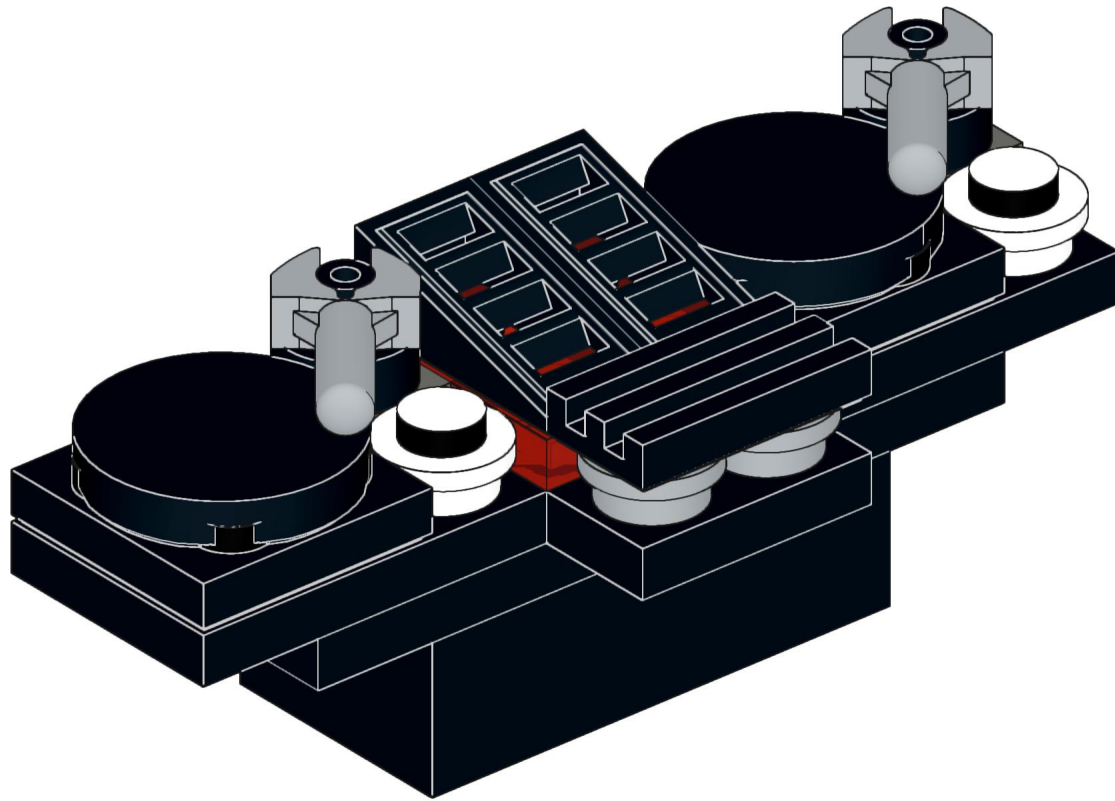

1x 1x 1x

This inset box lists the parts required for step 199. It contains three items: a brown 1x2 brick, a red 1x4 brick, and a red 1x6 brick. Each item is accompanied by the quantity '1x'.

3x 2x 3x

This inset box shows the parts required for step 224: three red 1x2 Technic bricks, two grey 1x2 Technic Technic connectors, and three grey Technic pins. The quantities are indicated as 3x, 2x, and 3x respectively.