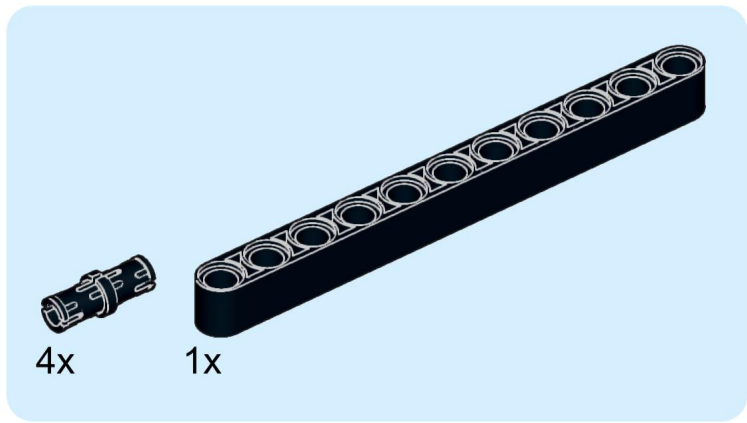

4x  4x 

3x      2x

2x  
2x  
1x  
1x

This block contains a parts list for step 30. It includes: 2x black pins, 2x grey 1x2 Technic axles, 1x red 1x4 Technic beam, and 1x black 1x4 Technic beam.

1x 2x 2x

This block contains three parts: a 1x4 grey plate with four studs, a 1x3 black Technic brick with three studs, and a 2x2 black Technic brick with four studs. Below each part is its quantity: '1x', '2x', and '2x' respectively.

2x

2x

2x

1x 3x

2x  1x 

This block contains a parts list for step 38. It features a small gear icon followed by the quantity '2x' and a long axle icon followed by the quantity '1x'. The entire list is enclosed in a light blue rectangular background.

2x  
1x  
1x

This block contains three items: two black pins, one red 1x3 Technic brick with two black pins inserted, and one black 1x3 Technic axle with two holes.

2x

8x

2x

1x

2x 2x 2x

2x      2x