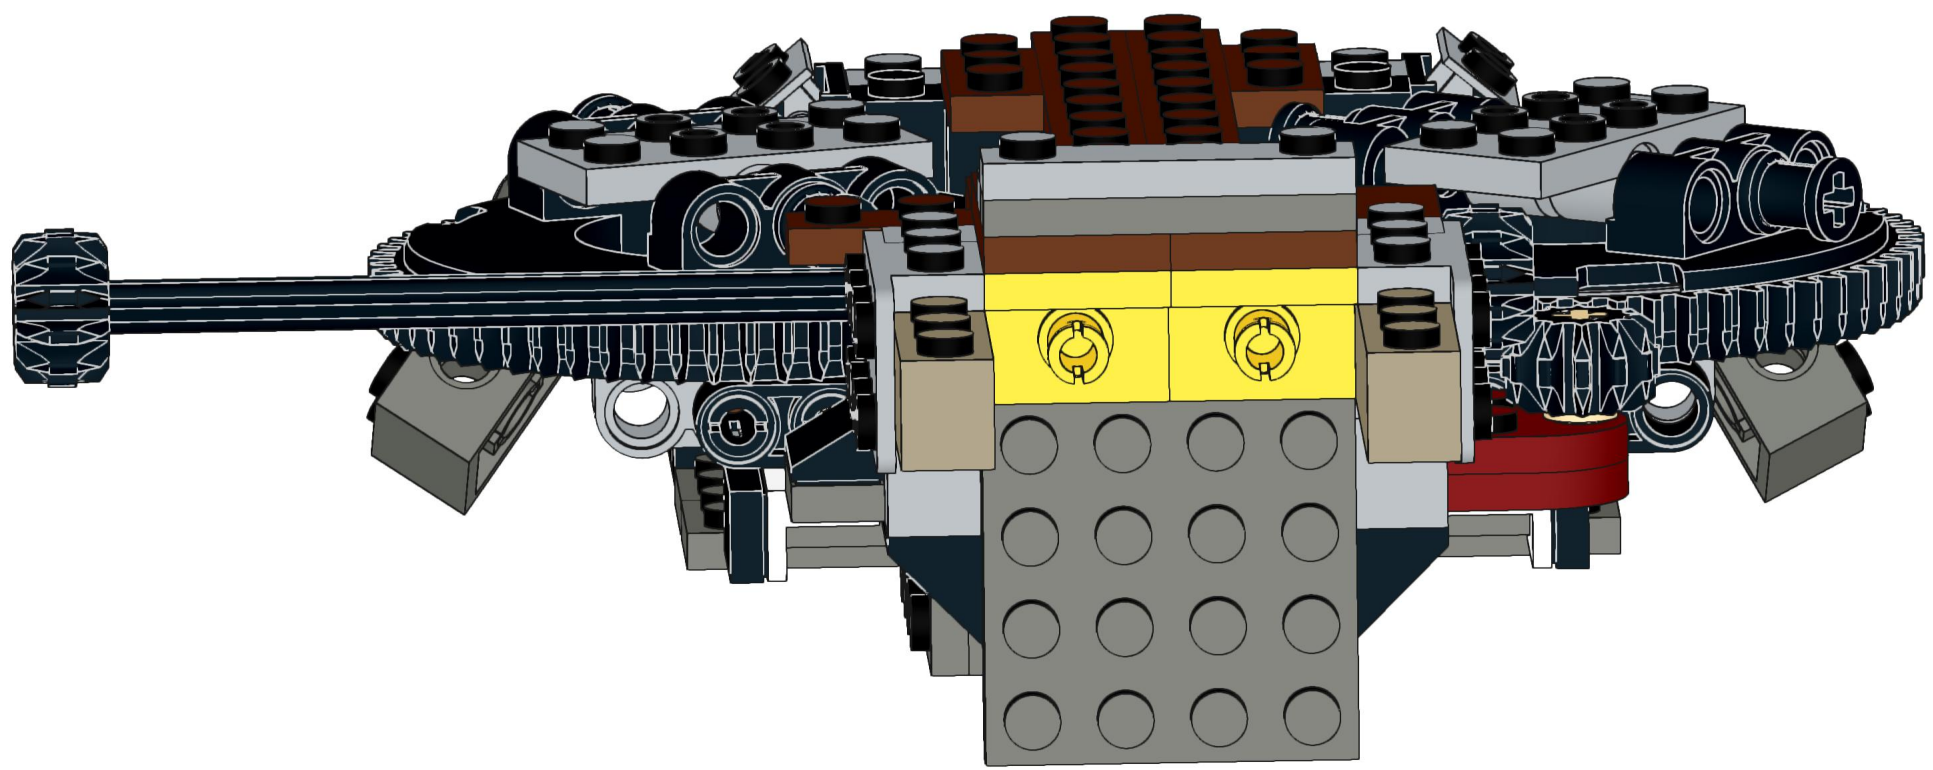

4x  4x 

3x      2x

2x  
2x  
1x  
1x

This block contains a parts list for step 30. It includes: 2x black pins, 2x grey 1x2 Technic axles, 1x red 1x4 Technic beam, and 1x black 1x4 Technic beam.

1x 2x 2x

This block contains three parts: a 1x4 grey plate with four studs, a 1x3 black Technic brick with three studs, and a 2x2 black Technic brick with four studs. Below each part is its quantity: '1x', '2x', and '2x' respectively.

2x

2x

2x

1x 3x

2x  1x 

This block contains a parts list for step 38. It features a small gear icon followed by the quantity '2x' and a long axle icon followed by the quantity '1x'. The entire list is enclosed in a light blue rectangular background.