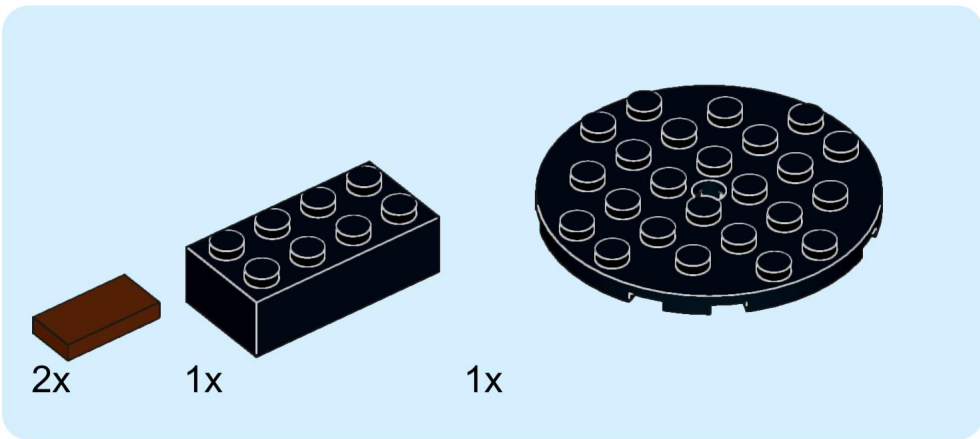

- 1x [Grey Technic Pin]
- 1x [White Technic Pin]
- 1x [Grey Technic Pin]
- 1x [Yellow Technic Beam]
- 1x [Grey Technic Plate]

1x

1x

164

165

166

- 1x 
- 1x 
- 2x 
- 1x 

2x