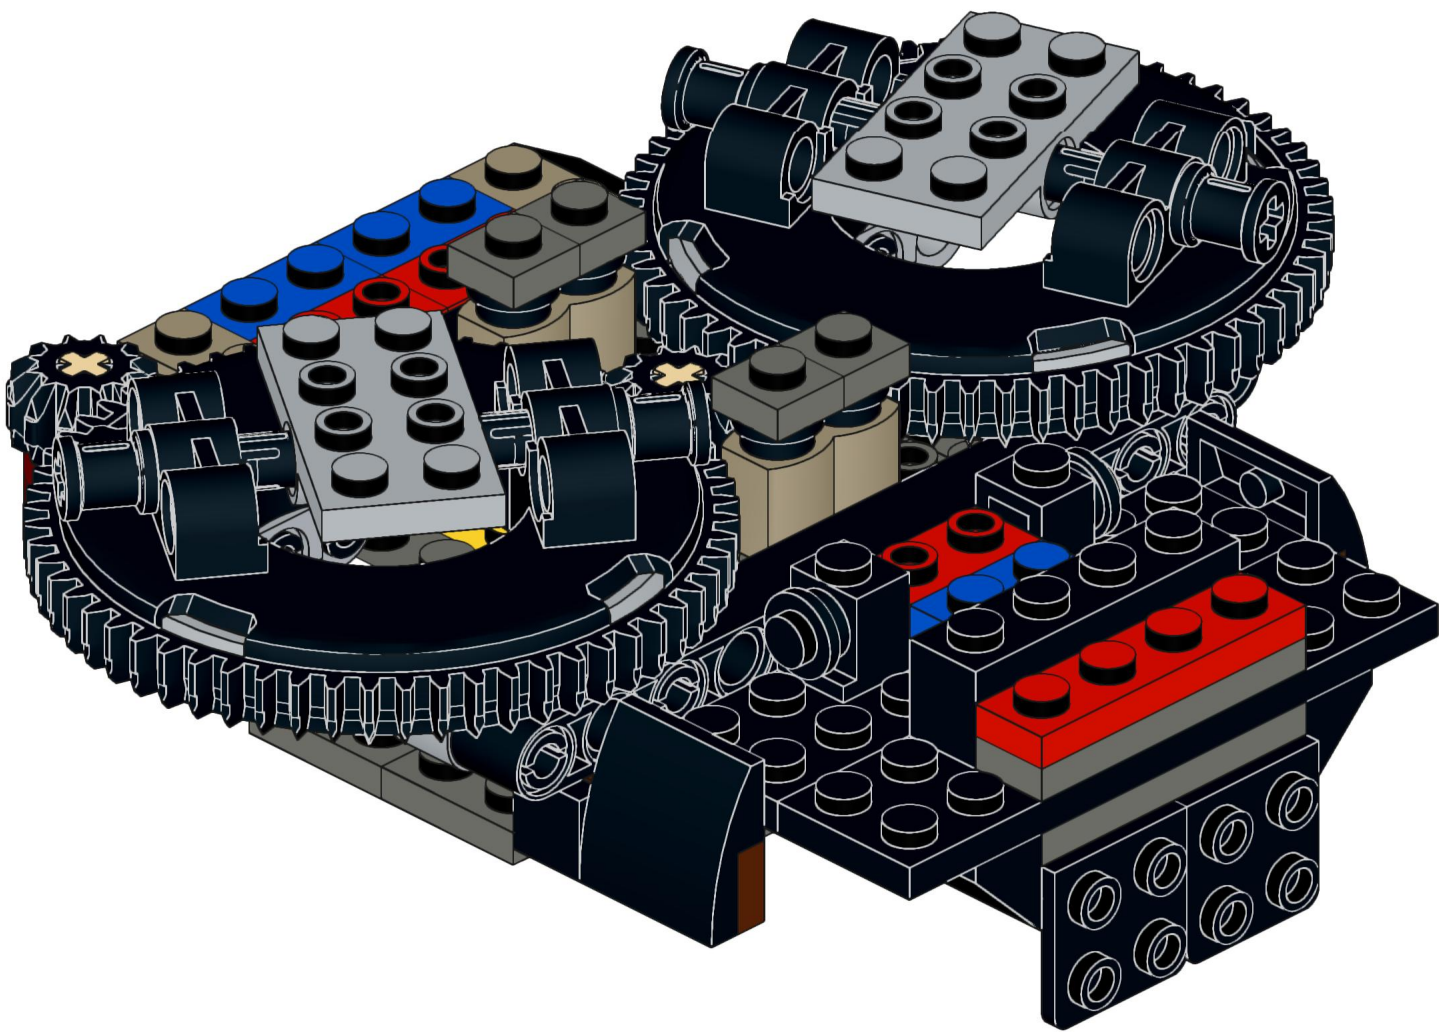

4x  4x 

3x      2x

2x  
2x  
1x  
1x

This block contains a parts list for step 30. It includes: 2x black pins, 2x grey 1x2 Technic axles, 1x red 1x4 Technic beam, and 1x black 1x4 Technic beam.

1x 2x 2x

This block contains three parts: a 1x4 grey plate with four studs, a 1x3 black Technic brick with three studs, and a 2x2 black Technic brick with four studs. Below each part is its quantity: '1x', '2x', and '2x' respectively.

2x

2x

2x

1x 3x

2x  1x 

This block contains a parts list for step 38. It features a small gear icon followed by the quantity '2x' and a long axle icon followed by the quantity '1x'. The entire list is enclosed in a light blue rectangular background.

2x  
1x  
1x

This block contains three items: two black pins, one red 1x3 Technic brick with two black pins inserted, and one black 1x3 Technic axle with two holes.

2x

8x

2x

1x

2x 2x 2x

2x      2x