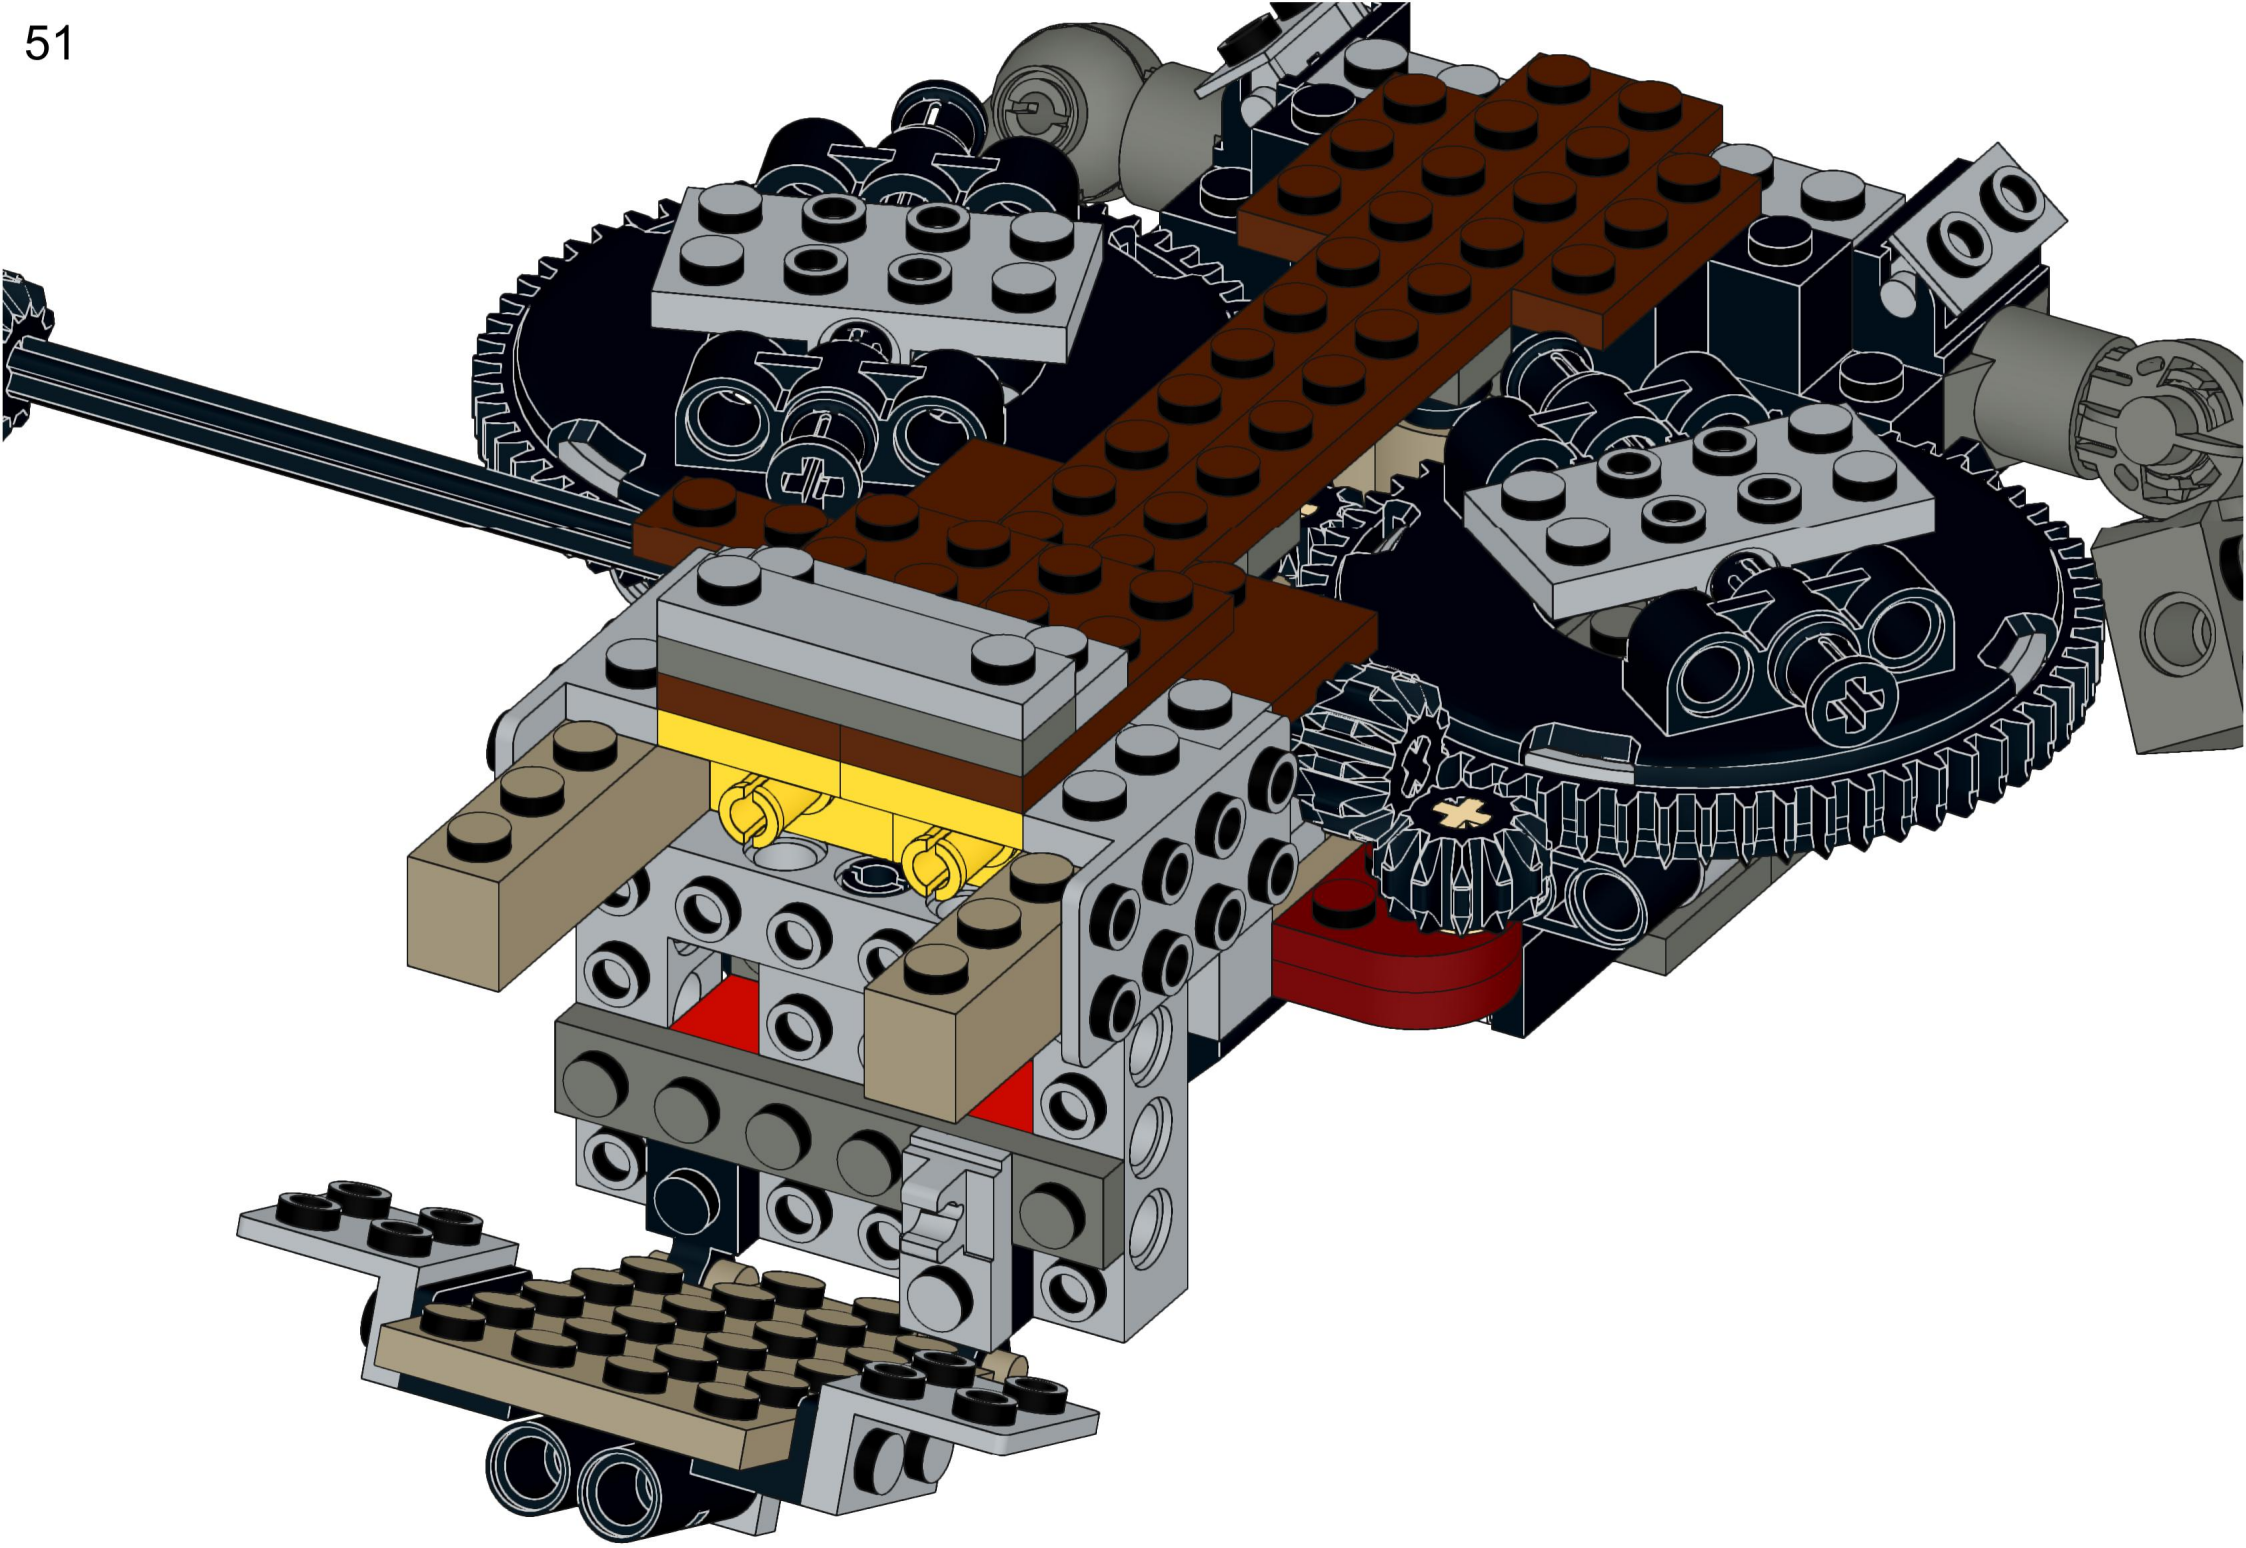

4x  4x 

3x      2x

2x  
2x  
1x  
1x

This block contains a parts list for step 30. It includes: 2x black pins, 2x grey 1x2 Technic axles, 1x red 1x4 Technic beam, and 1x black 1x4 Technic beam.

1x 2x 2x

This block contains three parts: a 1x4 grey plate with four studs, a 1x3 black Technic brick with three studs, and a 2x2 black Technic brick with four studs. Below each part is its quantity: '1x', '2x', and '2x' respectively.

2x

2x

2x

1x 3x

2x  1x 

This block contains a parts list for step 38. It features a small gear icon followed by the quantity '2x' and a long axle icon followed by the quantity '1x'. The entire list is enclosed in a light blue rectangular background.

2x  
1x  
1x

This block contains three items: two black pins, one red 1x3 Technic brick with two black pins inserted, and one black 1x3 Technic axle with two holes.

2x

8x

2x

1x

2x 2x 2x

2x      2x