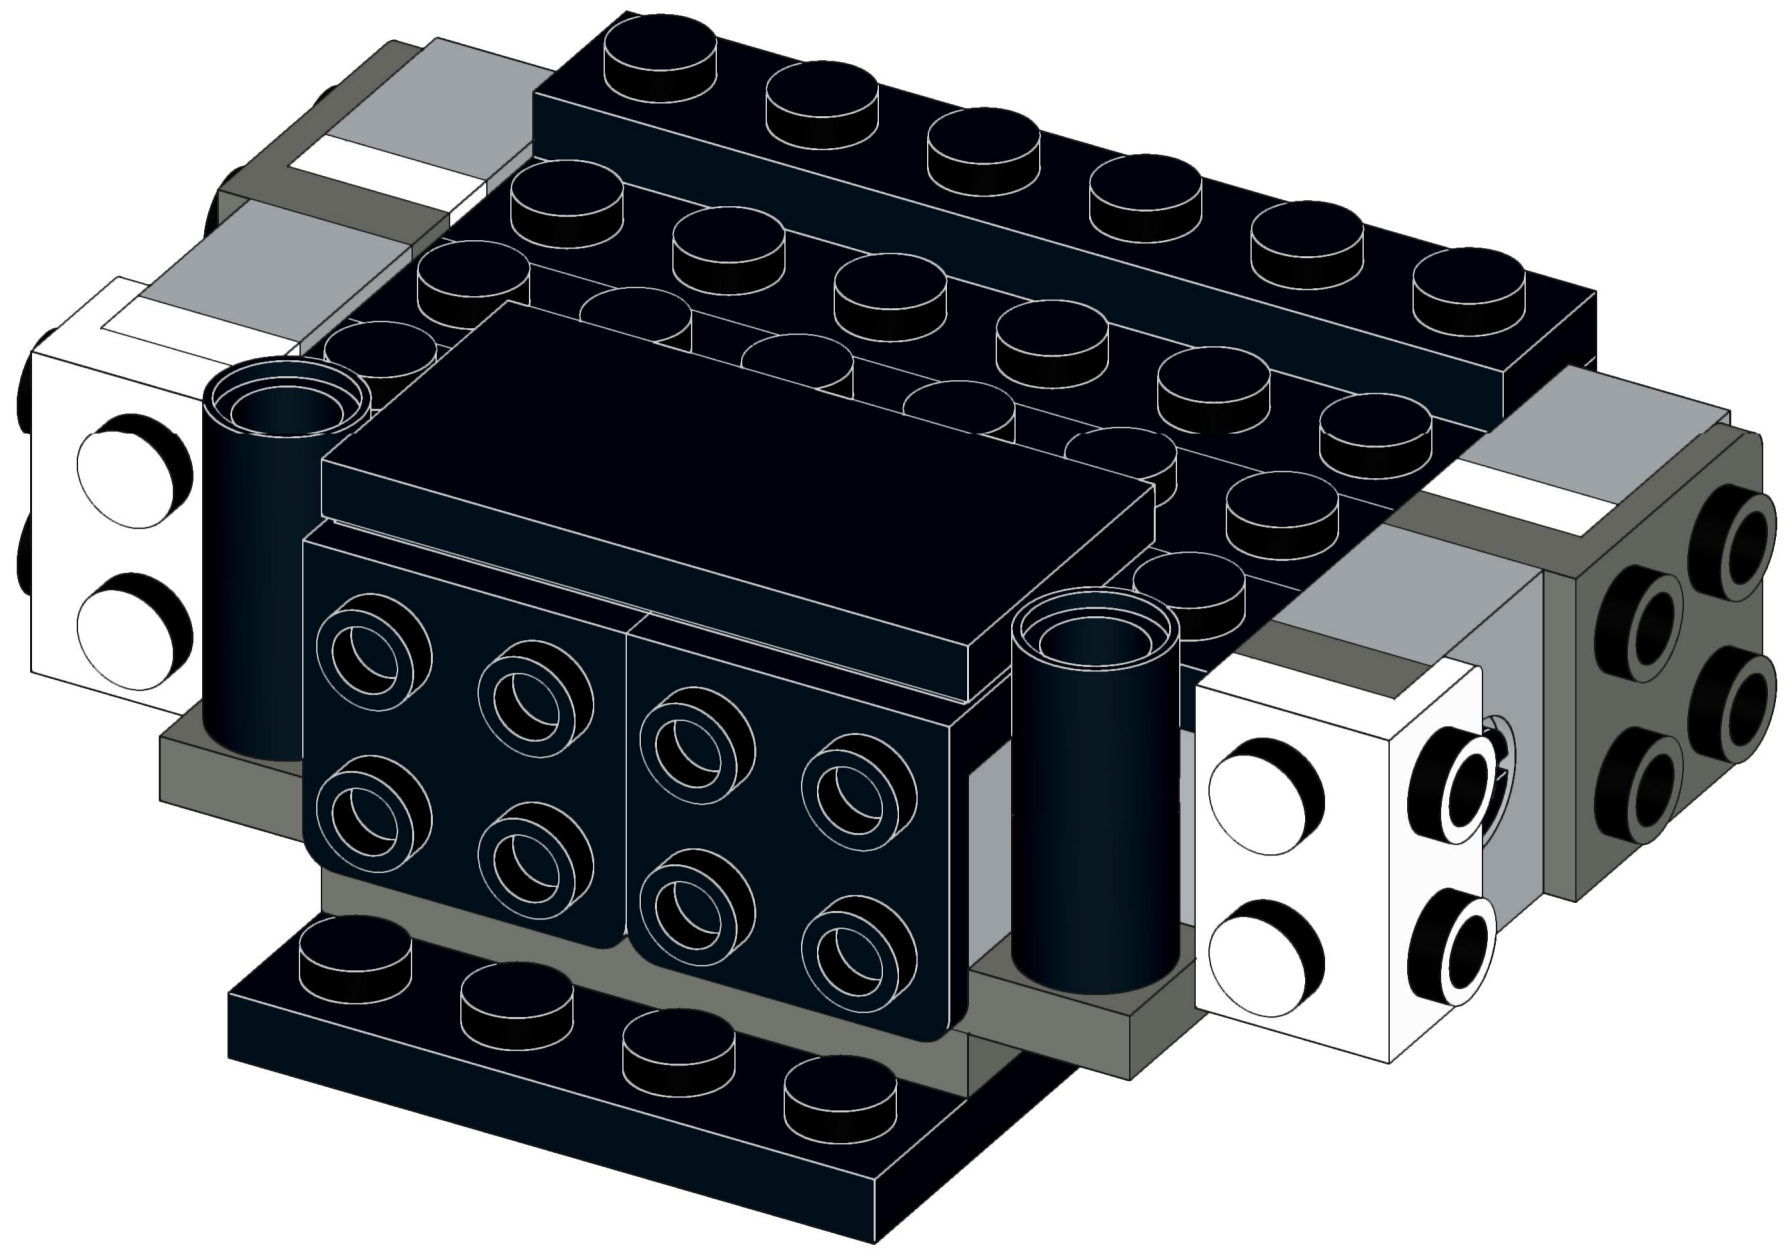

4x  4x 

3x      2x

2x  
2x  
1x  
1x

This block contains a parts list for step 30. It includes: 2x black pins, 2x grey 1x2 Technic axles, 1x red 1x4 Technic beam, and 1x black 1x4 Technic beam.

1x 2x 2x

This block contains three parts: a 1x4 grey plate with four studs, a 1x3 black Technic brick with three studs, and a 2x2 black Technic brick with four studs. Below each part is its quantity: '1x', '2x', and '2x' respectively.

2x

2x

2x

1x 3x

2x  1x 

This block contains a parts list for step 38. It features a small gear icon followed by the quantity '2x' and a long axle icon followed by the quantity '1x'. The entire list is enclosed in a light blue rectangular background.

1x

1x

102

103

104

2x

1x 2x

This block contains a parts list for step 106. It features two items: a dark grey 1x3 Technic Technonut and a dark grey 1x2 Technic Technonut. The quantity '1x' is positioned below the Technonut, and the quantity '2x' is positioned below the Technonut.

1x 1x 1x 2x

This block contains a parts list for step 160. It features four items: a white axle pin (1x), a grey axle pin (1x), a grey Technic disc (1x), and two black Technic axles (2x). The items are arranged horizontally with their respective quantities below them.