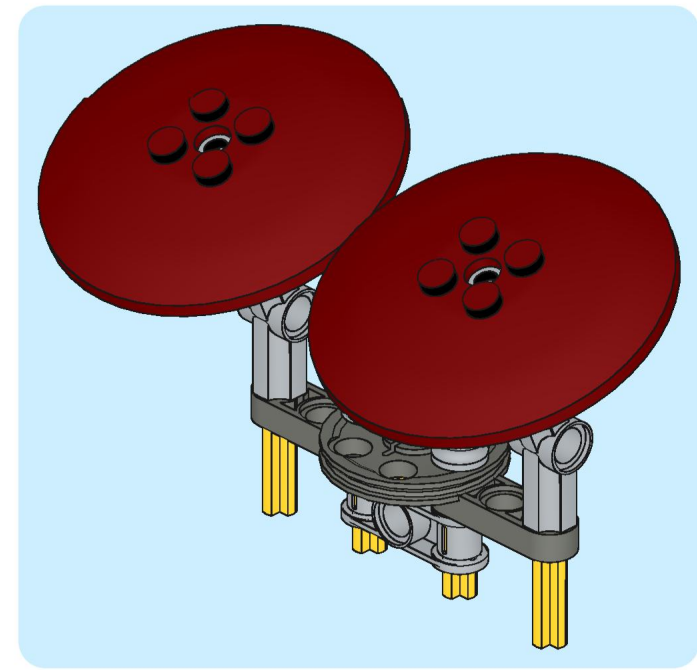

4x  4x 

3x      2x

2x  
2x  
1x  
1x

This block contains a parts list for step 30. It includes: 2x black pins, 2x grey 1x2 Technic axles, 1x red 1x4 Technic beam, and 1x black 1x4 Technic beam.

1x 2x 2x

This block contains three parts: a 1x4 grey plate with four studs, a 1x3 black Technic brick with three studs, and a 2x2 black Technic brick with four studs. Below each part is its quantity: '1x', '2x', and '2x' respectively.

2x

2x

2x

1x 3x

2x  1x 

This block contains a parts list for step 38. It features a small gear icon followed by the quantity '2x' and a long axle icon followed by the quantity '1x'. The entire list is enclosed in a light blue rectangular background.

2x  
1x  
2x

This inset box lists the parts required for step 260: two black 1x2 Technic bricks, one brown 1x4 Technic brick, and two black Technic pins with a T-shaped end.

2x  2x  2x 

4x  2x  1x 

2x  2x 