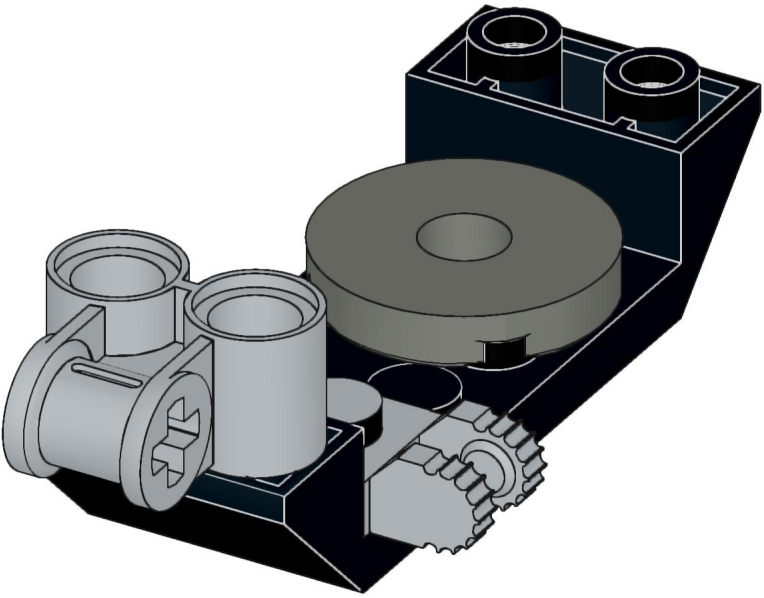

2x

2x

2x

1x 3x

2x  1x 

This block contains a parts list for step 38. It features a small gear icon followed by the quantity '2x' and a long axle icon followed by the quantity '1x'. The entire list is enclosed in a light blue rectangular background.

1x 1x 1x 2x

This block contains a parts list for step 160. It features four items: a white axle pin (1x), a grey axle pin (1x), a grey Technic disc (1x), and two black Technic axles (2x). The items are arranged horizontally with their respective quantities below them.

- 1x [Grey Technic Pin]
- 1x [White Technic Pin]
- 1x [Grey Technic Pin]
- 1x [Yellow Technic Beam]
- 1x [Grey Technic Plate]

1x

1x

164

165

166

- 1x 
- 1x 
- 2x 
- 1x 

2x

4x  2x 

1x

1x

This inset box shows two parts: a black Technic bush and a yellow Technic bush. Each part is accompanied by the quantity '1x'.

1x  1x 

2x  2x  2x 

2x  2x 

2x 2x 2x