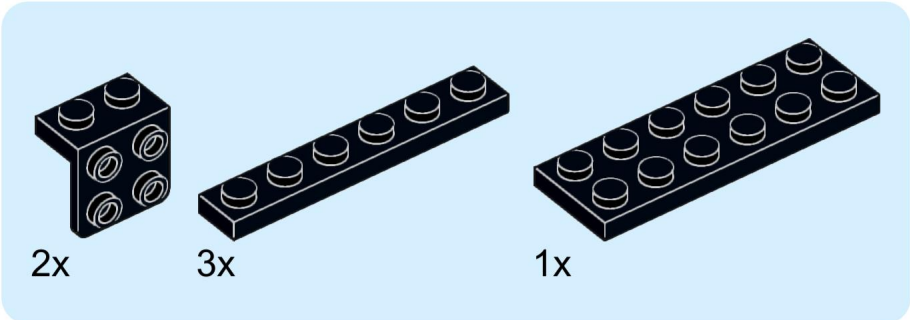

4x  4x 

3x      2x

2x  
2x  
1x  
1x

This block contains a parts list for step 30. It includes: 2x black pins, 2x grey 1x2 Technic axles, 1x red 1x4 Technic beam, and 1x black 1x4 Technic beam.

1x 2x 2x

This block contains three parts: a 1x4 grey plate with four studs, a 1x3 black Technic brick with three studs, and a 2x2 black Technic brick with four studs. Below each part is its quantity: '1x', '2x', and '2x' respectively.

2x

2x

2x

1x 3x

2x  1x 

This block contains a parts list for step 38. It features a small gear icon followed by the quantity '2x' and a long axle icon followed by the quantity '1x'. The entire list is enclosed in a light blue rectangular background.

2x  
1x  
1x

This block contains three items: two black pins, one red 1x3 Technic brick with two black pins inserted, and one black 1x3 Technic axle with two holes.

2x

8x

2x

1x

2x 2x 2x

2x      2x

2x [1x1 grey brick with hole]   2x [1x2 dark blue wedge]   2x [1x4 dark blue plate with 8 holes]

1x 1x

- 1x [Small black bush]
- 1x [Black bush with a small protrusion]
- 1x [Black bush with a wider top]
- 1x [Black axle pin with a cross-shaped end]