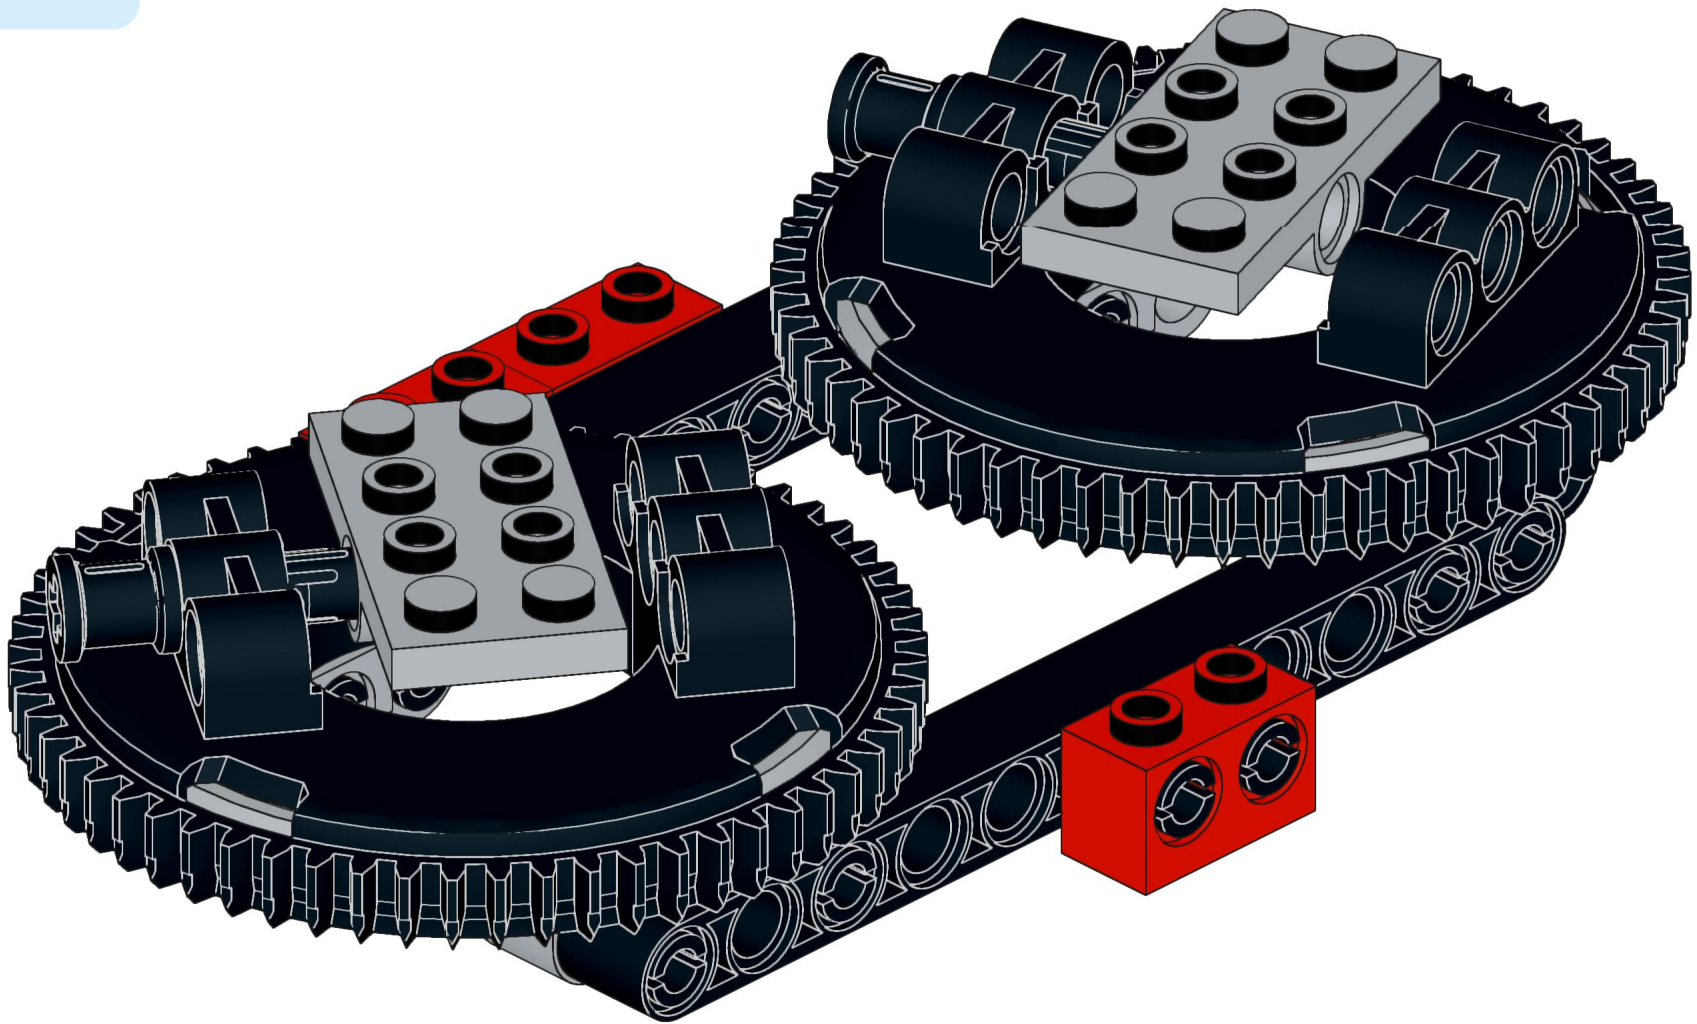

4x  4x 

3x      2x

2x  
2x  
1x  
1x

This block contains a parts list for step 30. It includes: 2x black pins, 2x grey 1x2 Technic axles, 1x red 1x4 Technic beam, and 1x black 1x4 Technic beam.

1x 2x 2x

This block contains three parts: a 1x4 grey plate with four studs, a 1x3 black Technic brick with three studs, and a 2x2 black Technic brick with four studs. Below each part is its quantity: '1x', '2x', and '2x' respectively.

2x

2x

2x

1x 3x

2x  1x 

This block contains a parts list for step 38. It features a small gear icon followed by the quantity '2x' and a long axle icon followed by the quantity '1x'. The entire list is enclosed in a light blue rectangular background.

2x  
1x  
1x

This block contains three items: two black pins, one red 1x3 Technic brick with two black pins inserted, and one black 1x3 Technic axle with two holes.

2x

8x

2x

1x

2x 2x 2x

2x      2x

2x [1x1 grey brick with hole]   2x [1x2 dark blue wedge]   2x [1x4 dark blue plate with 8 holes]

1x 1x

- 1x [Small black bush]
- 1x [Black bush with a small protrusion]
- 1x [Black bush with a wider top]
- 1x [Black axle pin with a cross-shaped end]