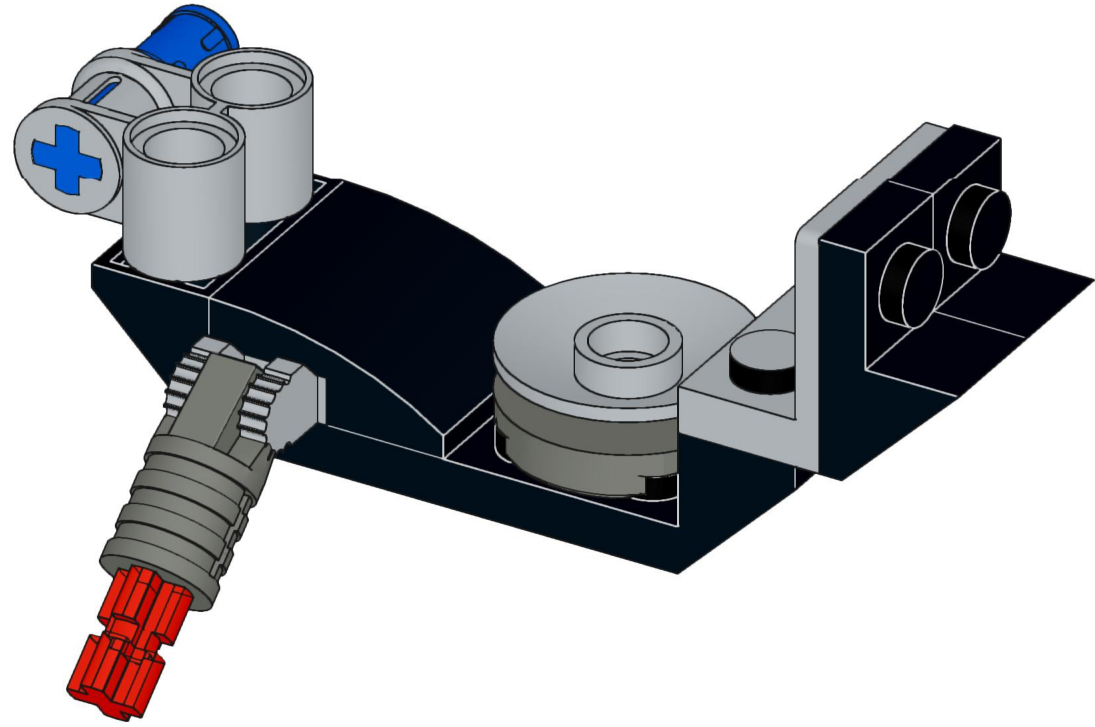

1x 1x 1x 2x

This block contains a parts list for step 160. It features four items: a white axle pin (1x), a grey axle pin (1x), a grey Technic disc (1x), and two black Technic axles (2x). The items are arranged horizontally with their respective quantities below them.

- 1x [Grey Technic Pin]
- 1x [White Technic Pin]
- 1x [Grey Technic Pin]
- 1x [Yellow Technic Beam]
- 1x [Grey Technic Plate]

1x

1x

164

165

166

- 1x 
- 1x 
- 2x 
- 1x 

2x