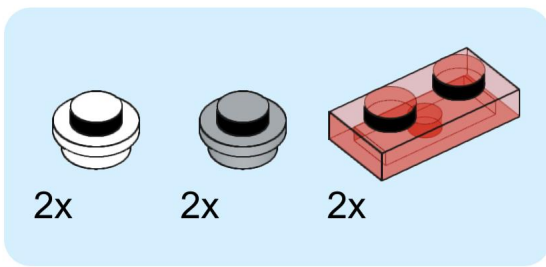

2x 2x 1x

This inset box shows the parts required for step 196: two black 1x1 Technic pins, two grey 1x3 Technic Technic pins, and one grey Technic arrowhead.

2x  
1x  
1x

This inset box shows the parts list for step 198. It contains three items: a black 1x3 Technic beam, a tan 1x4 Technic beam with three holes, and a grey 1x6 Technic beam with four holes. Each item is accompanied by its quantity: '2x' for the black beam, '1x' for the tan beam, and '1x' for the grey beam.

1x 1x 1x

This inset box lists the parts required for step 199. It contains three items: a brown 1x2 brick, a red 1x4 brick, and a red 1x6 brick. Each item is accompanied by the quantity '1x'.

3x 2x 3x

This inset box shows the parts required for step 224: three red 1x2 Technic bricks, two grey 1x2 Technic Technic connectors, and three grey Technic pins. The quantities are indicated as 3x, 2x, and 3x respectively.

2x

2x  
4x  
2x

This inset box lists the parts required for step 238: two black 1x2 Technic plates, four grey 1x4 Technic bricks with four holes, and two black 1x4 Technic plates.

2x 2x 2x 2x

This inset box lists the parts required for step 239. It contains four items, each with a quantity of 2: a white bush, a black 1x2 Technic connector, a red 1x2 Technic plate, and a grey 1x2 Technic plate with four holes.