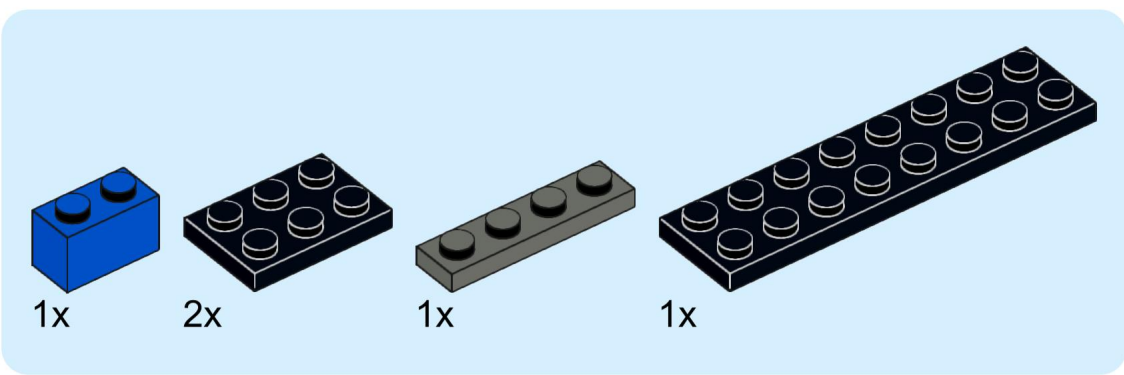

4x  4x 

3x      2x

2x  
2x  
1x  
1x

This block contains a parts list for step 30. It includes: 2x black pins, 2x grey 1x2 Technic axles, 1x red 1x4 Technic beam, and 1x black 1x4 Technic beam.

1x 2x 2x

This block contains three parts: a 1x4 grey plate with four studs, a 1x3 black Technic brick with three studs, and a 2x2 black Technic brick with four studs. Below each part is its quantity: '1x', '2x', and '2x' respectively.

2x

2x

2x

1x 3x

2x  1x 

This block contains a parts list for step 38. It features a small gear icon followed by the quantity '2x' and a long axle icon followed by the quantity '1x'. The entire list is enclosed in a light blue rectangular background.

2x  
1x  
1x

This block contains three items: two black pins, one red 1x3 Technic brick with two black pins inserted, and one black 1x3 Technic axle with two holes.

2x

8x

2x

1x

2x 2x 2x

2x      2x