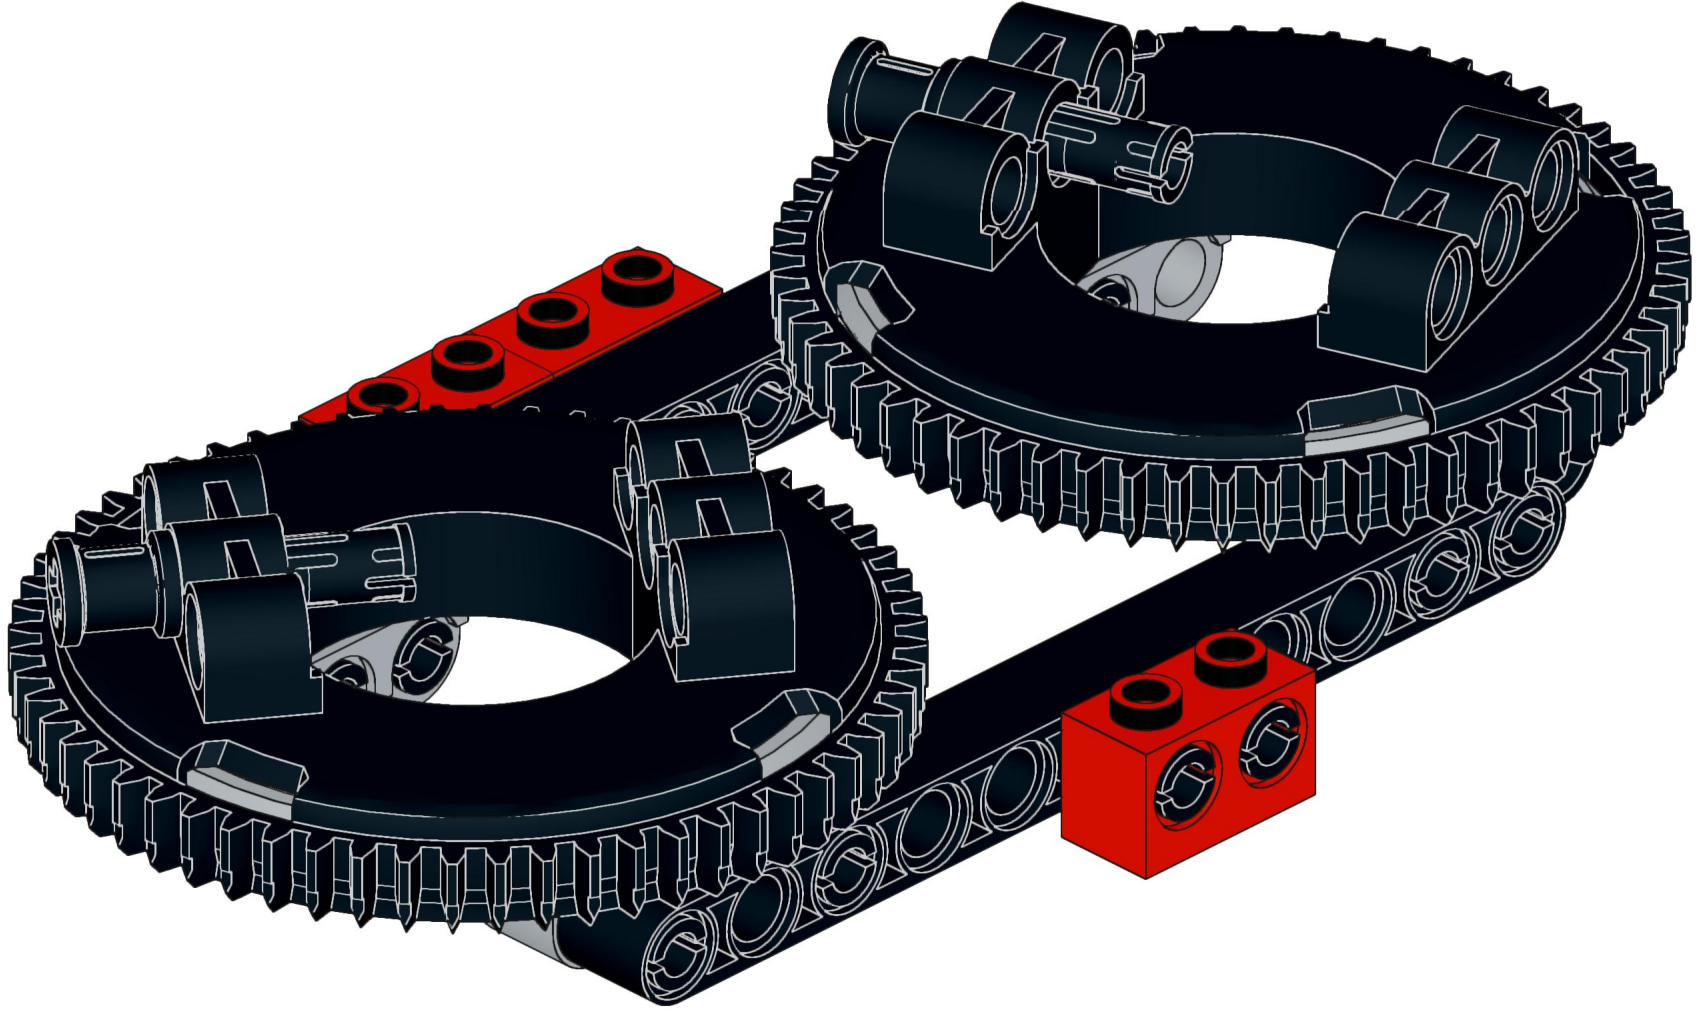

4x  4x 

3x      2x

2x  
2x  
1x  
1x

This block contains a parts list for step 30. It includes: 2x black pins, 2x grey 1x2 Technic axles, 1x red 1x4 Technic beam, and 1x black 1x4 Technic beam.

1x 2x 2x

This block contains three parts: a 1x4 grey plate with four studs, a 1x3 black Technic brick with three studs, and a 2x2 black Technic brick with four studs. Below each part is its quantity: '1x', '2x', and '2x' respectively.

2x

2x

2x

1x 3x

2x  1x 

This block contains a parts list for step 38. It features a small gear icon followed by the quantity '2x' and a long axle icon followed by the quantity '1x'. The entire list is enclosed in a light blue rectangular background.

2x  
1x  
1x

This block contains three items: two black pins, one red 1x3 Technic brick with two black pins inserted, and one black 1x3 Technic axle with two holes.

2x

8x

2x

1x

2x 2x 2x

2x      2x

2x [1x1 grey brick with hole]   2x [1x2 dark blue wedge]   2x [1x4 dark blue plate with 8 holes]

1x 1x

- 1x [Small black bush]
- 1x [Black bush with a small protrusion]
- 1x [Black bush with a wider top]
- 1x [Black axle pin with a cross-shaped end]