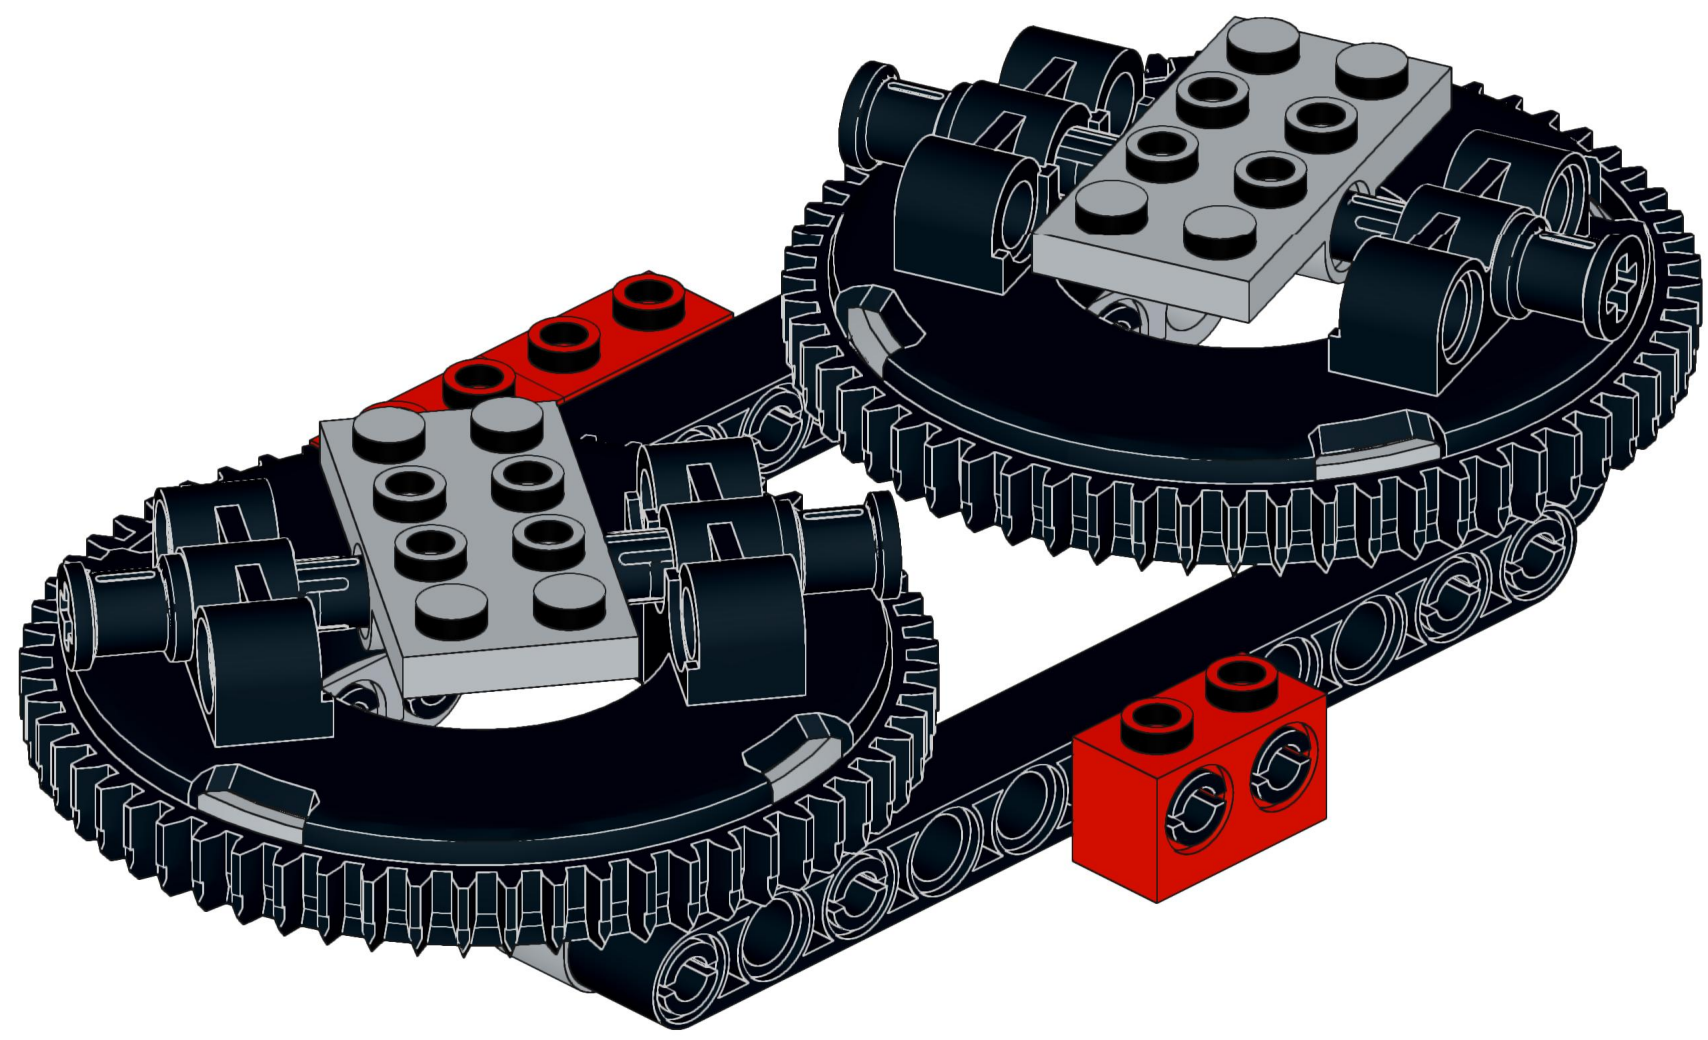

4x  4x 

3x      2x

2x  
2x  
1x  
1x

This block contains a parts list for step 30. It includes: 2x black pins, 2x grey 1x2 Technic axles, 1x red 1x4 Technic beam, and 1x black 1x4 Technic beam.

1x 2x 2x

This block contains three parts: a 1x4 grey plate with four studs, a 1x3 black Technic brick with three studs, and a 2x2 black Technic brick with four studs. Below each part is its quantity: '1x', '2x', and '2x' respectively.

2x

2x

2x

1x 3x

2x  1x 

This block contains a parts list for step 38. It features a small gear icon followed by the quantity '2x' and a long axle icon followed by the quantity '1x'. The entire list is enclosed in a light blue rectangular background.

2x  
1x  
1x

This block contains three items: two black pins, one red 1x3 Technic brick with two black pins inserted, and one black 1x3 Technic axle with two holes.

2x

8x

2x

1x

2x 2x 2x

2x      2x

2x [1x1 grey brick with hole]   2x [1x2 dark blue wedge]   2x [1x4 dark blue plate with 8 holes]

1x 1x

- 1x [Small black bush]
- 1x [Black bush with a small protrusion]
- 1x [Black bush with a wider top]
- 1x [Black axle pin with a cross-shaped end]