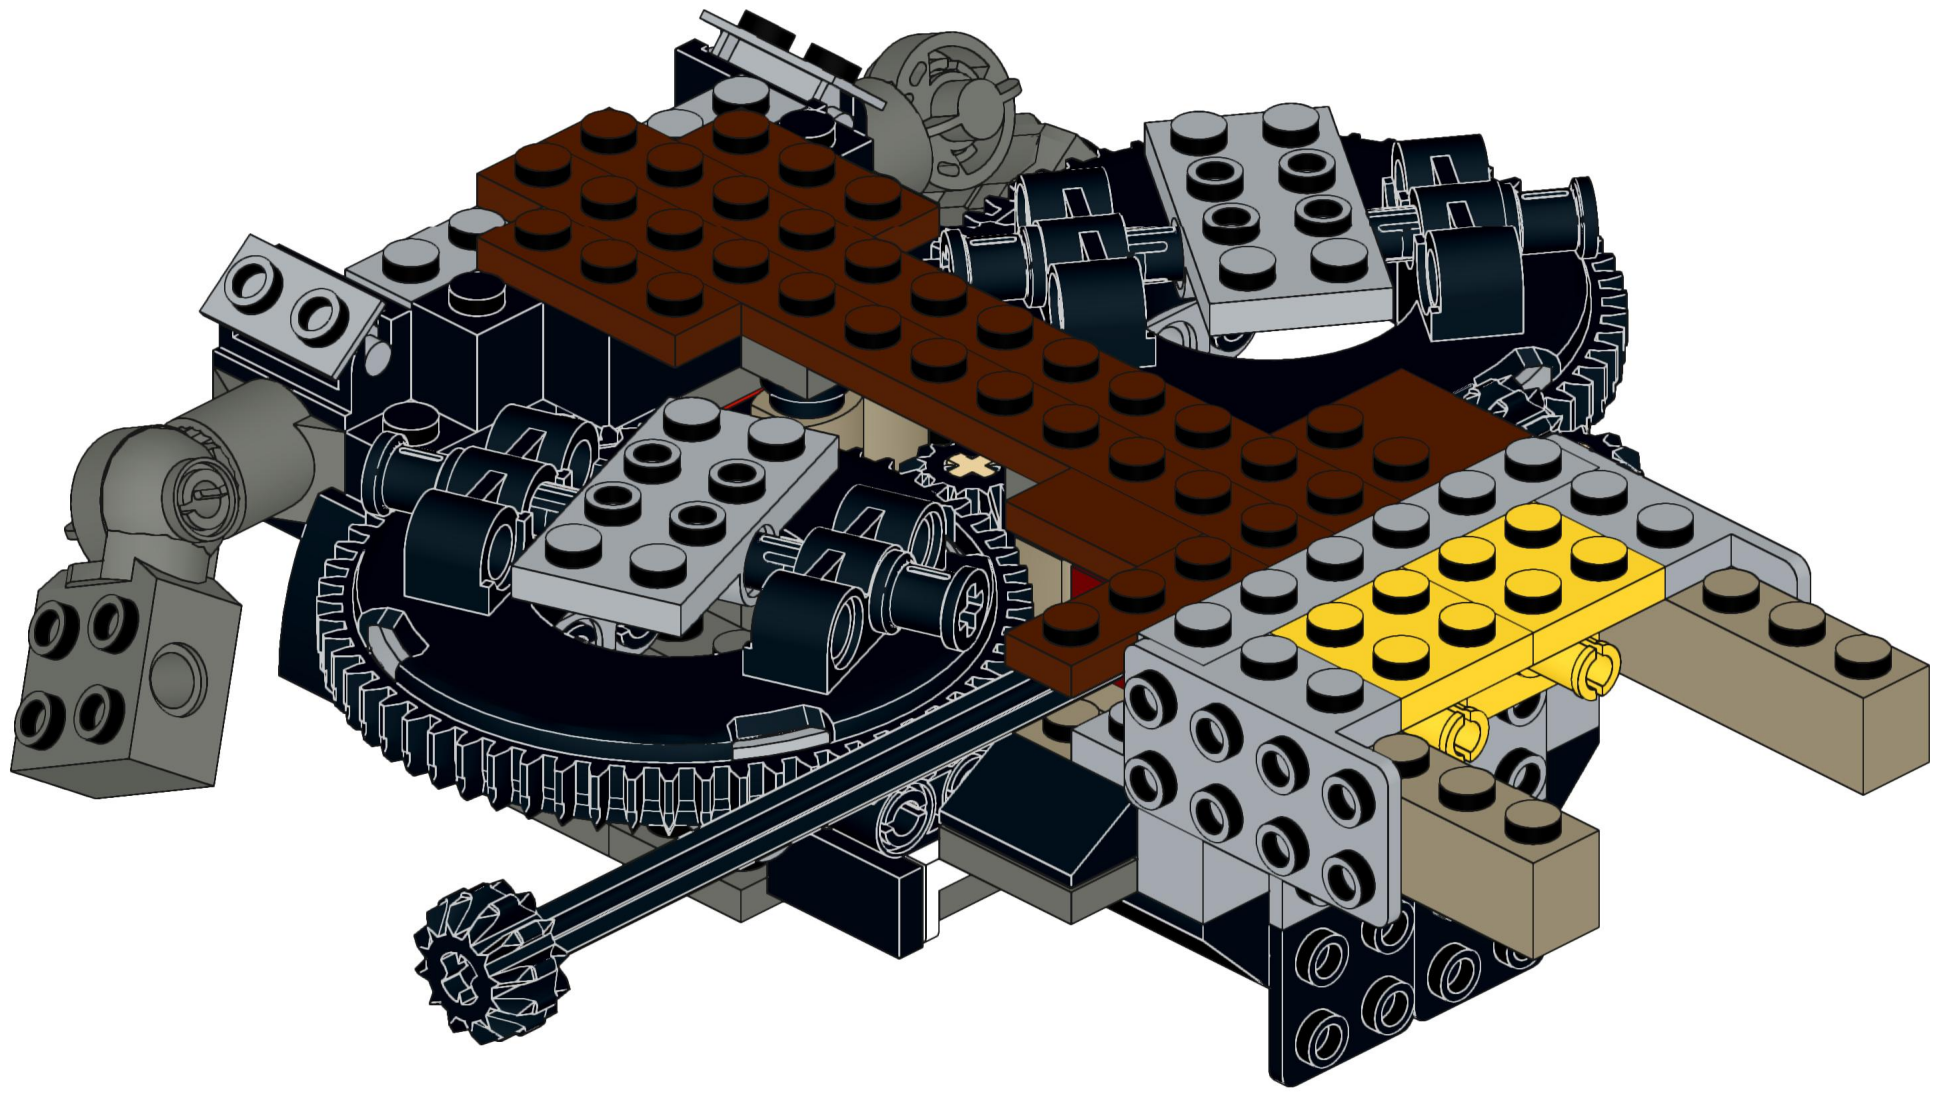

4x  4x 

3x      2x

2x  
2x  
1x  
1x

This block contains a parts list for step 30. It includes: 2x black pins, 2x grey 1x2 Technic axles, 1x red 1x4 Technic beam, and 1x black 1x4 Technic beam.

1x 2x 2x

This block contains three parts: a 1x4 grey plate with four studs, a 1x3 black Technic brick with three studs, and a 2x2 black Technic brick with four studs. Below each part is its quantity: '1x', '2x', and '2x' respectively.

2x

2x

2x

1x 3x

2x  1x 

This block contains a parts list for step 38. It features a small gear icon followed by the quantity '2x' and a long axle icon followed by the quantity '1x'. The entire list is enclosed in a light blue rectangular background.

2x  
1x  
1x

This block contains three items: two black pins, one red 1x3 Technic brick with two black pins inserted, and one black 1x3 Technic axle with two holes.

2x

8x

2x

1x

2x 2x 2x

2x      2x