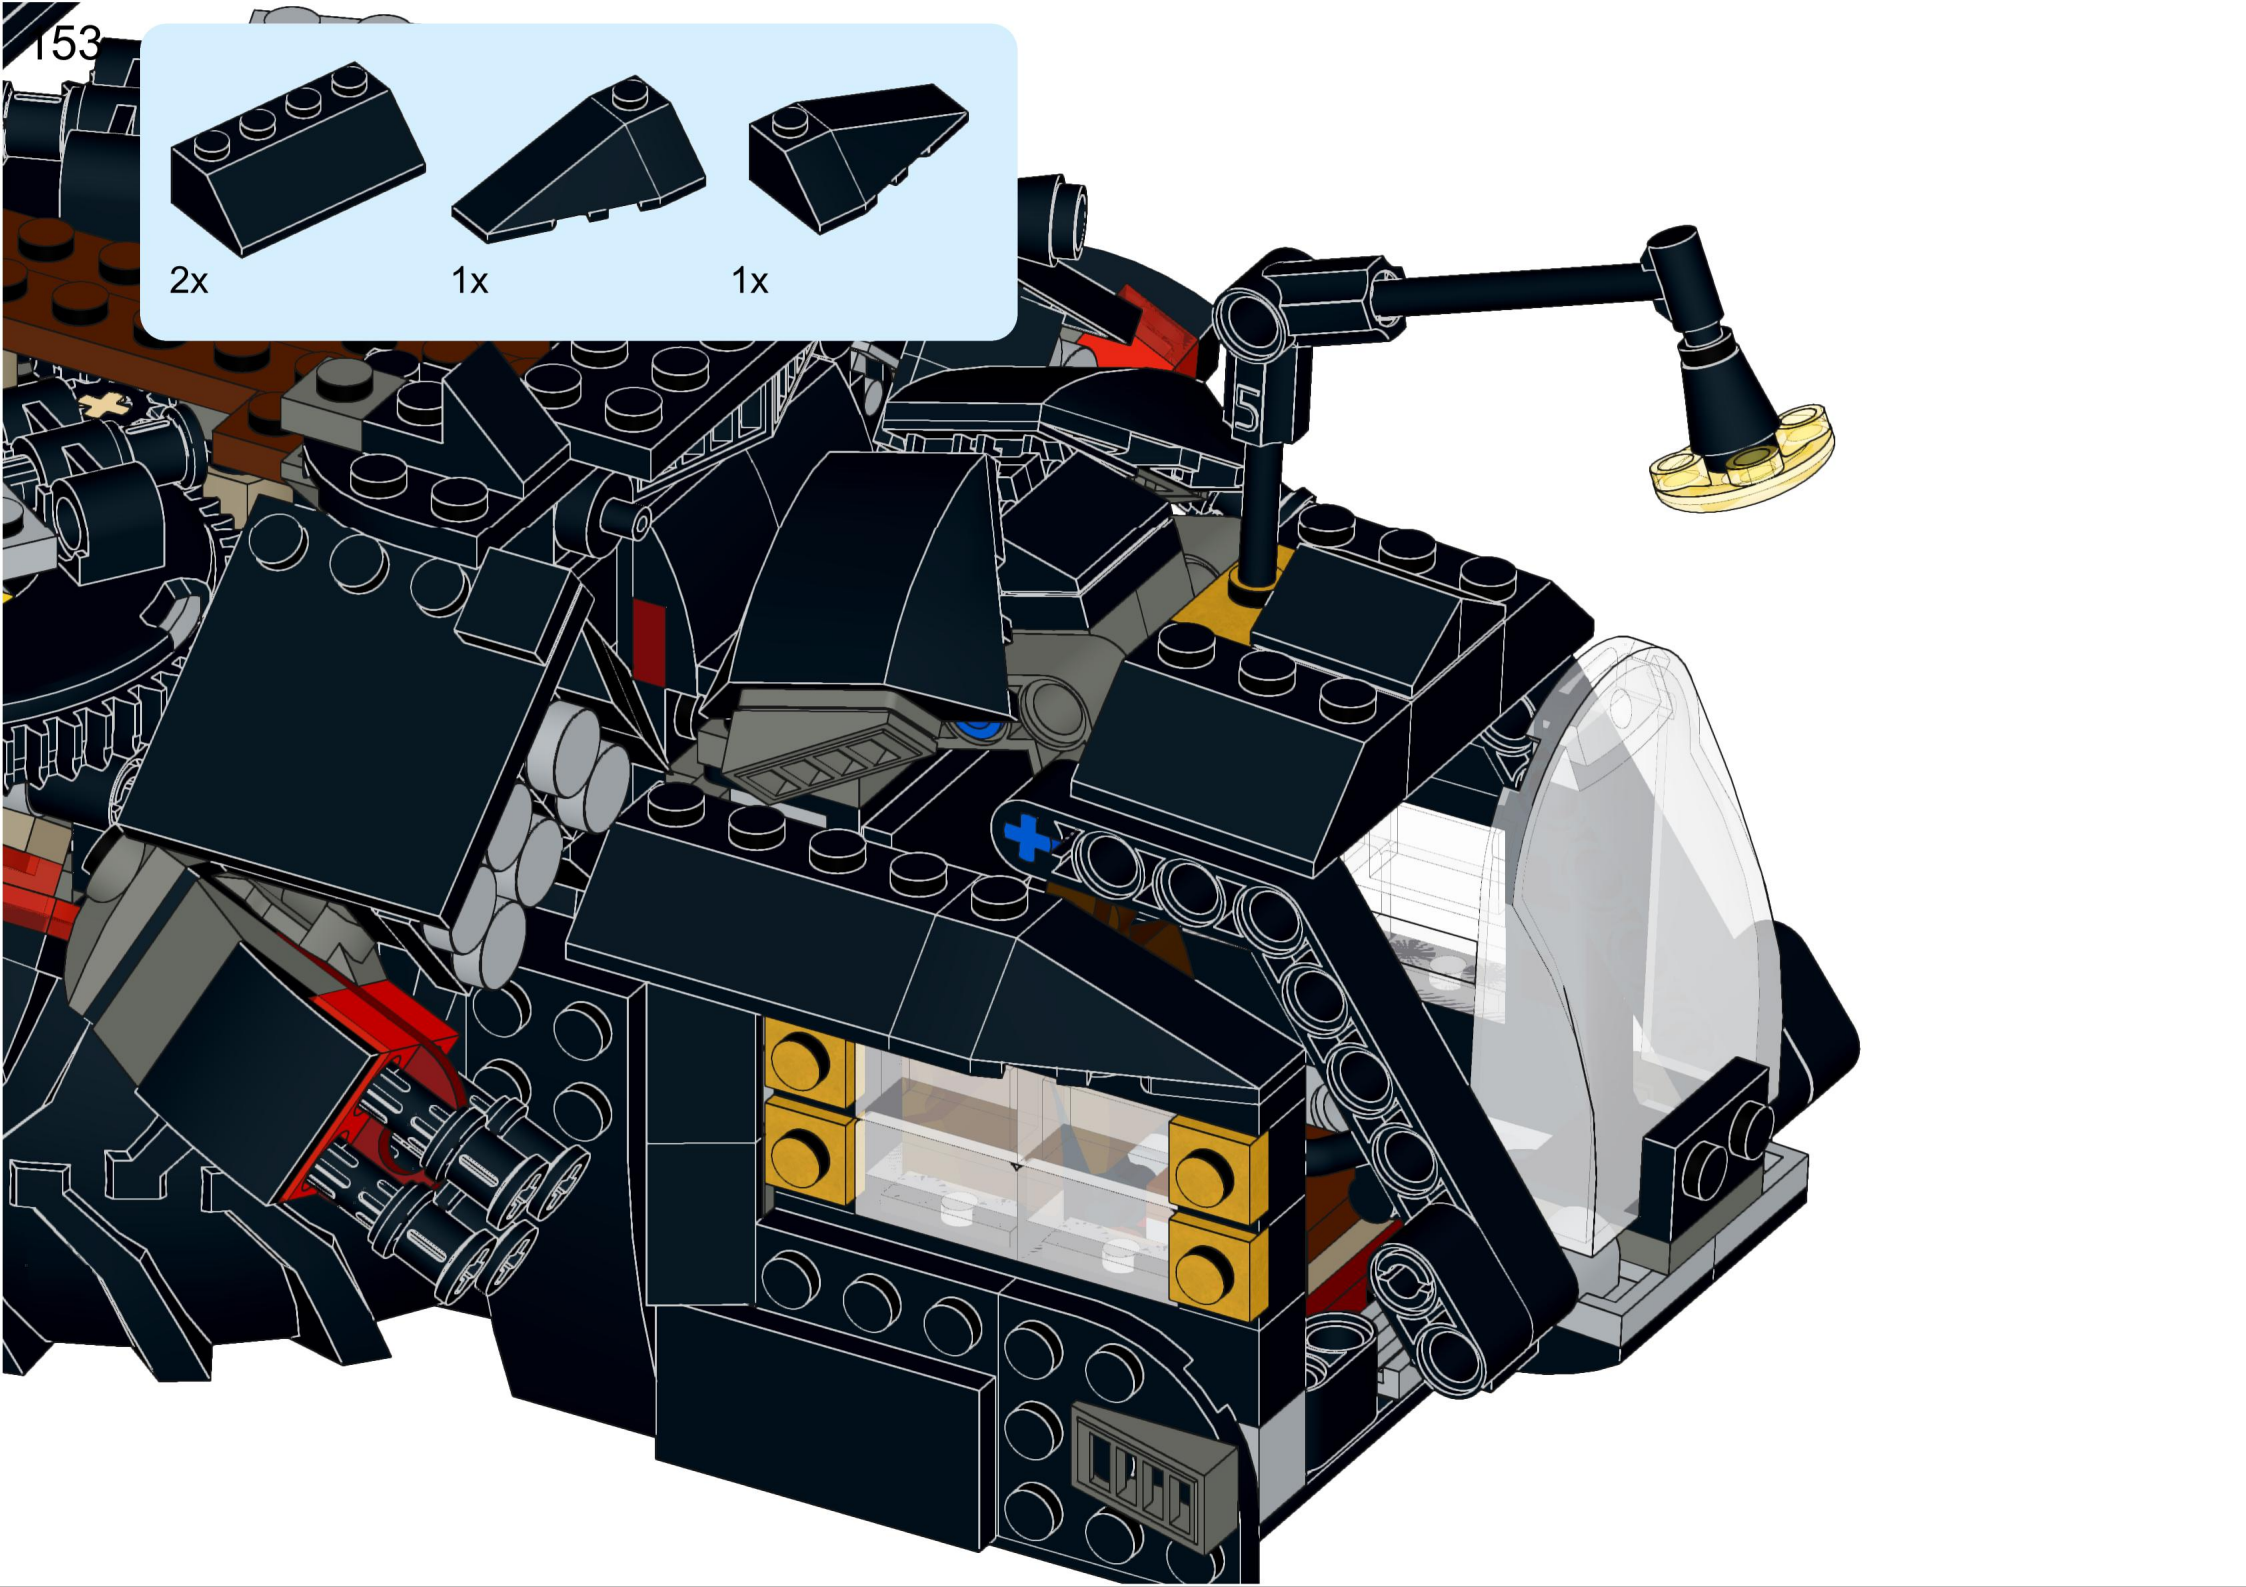

2x [1x 1-hole black Technic brick] 1x [1x black Technic wedge with 1 hole] 1x [1x black Technic wedge with 1 hole]