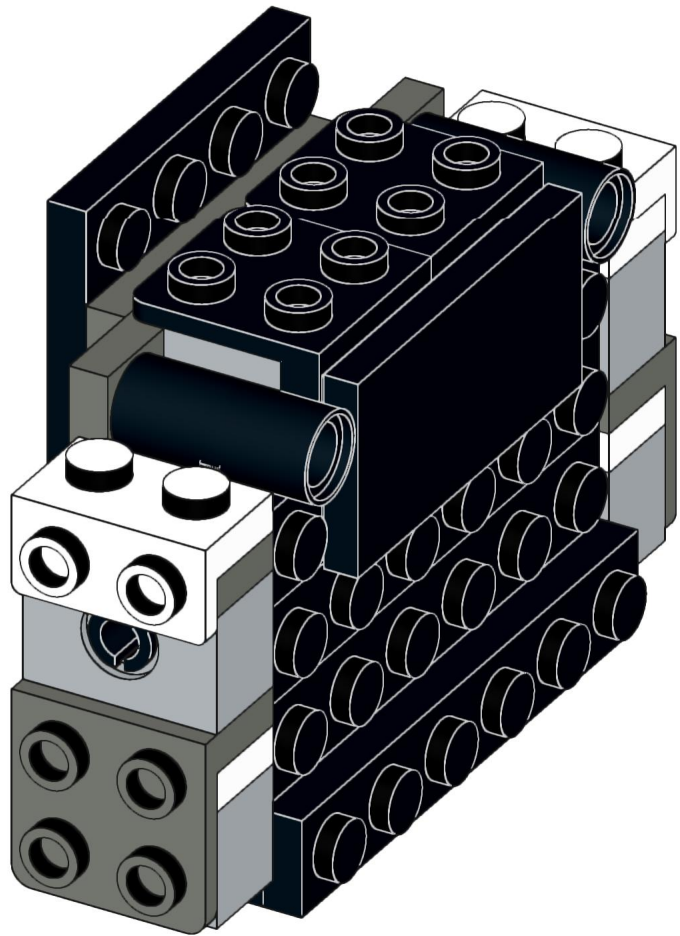

4x  4x 

3x      2x

2x  
2x  
1x  
1x

This block contains a parts list for step 30. It includes: 2x black pins, 2x grey 1x2 Technic axles, 1x red 1x4 Technic beam, and 1x black 1x4 Technic beam.

1x 2x 2x

This block contains three parts: a 1x4 grey plate with four studs, a 1x3 black Technic brick with three studs, and a 2x2 black Technic brick with four studs. Below each part is its quantity: '1x', '2x', and '2x' respectively.

2x

2x

2x

1x 3x

2x  1x 

This block contains a parts list for step 38. It features a small gear icon followed by the quantity '2x' and a long axle icon followed by the quantity '1x'. The entire list is enclosed in a light blue rectangular background.

1x

1x

102

103

104

2x

1x 2x

This block contains a parts list for step 106. It features two items: a dark grey 1x3 Technic Technonut and a dark grey 1x2 Technic Technonut. The quantity '1x' is positioned below the Technonut, and the quantity '2x' is positioned below the Technonut.

1x 1x 1x 2x

This block contains a parts list for step 160. It features four items: a white axle pin (1x), a grey axle pin (1x), a grey Technic disc (1x), and two black Technic axles (2x). The items are arranged horizontally with their respective quantities below them.