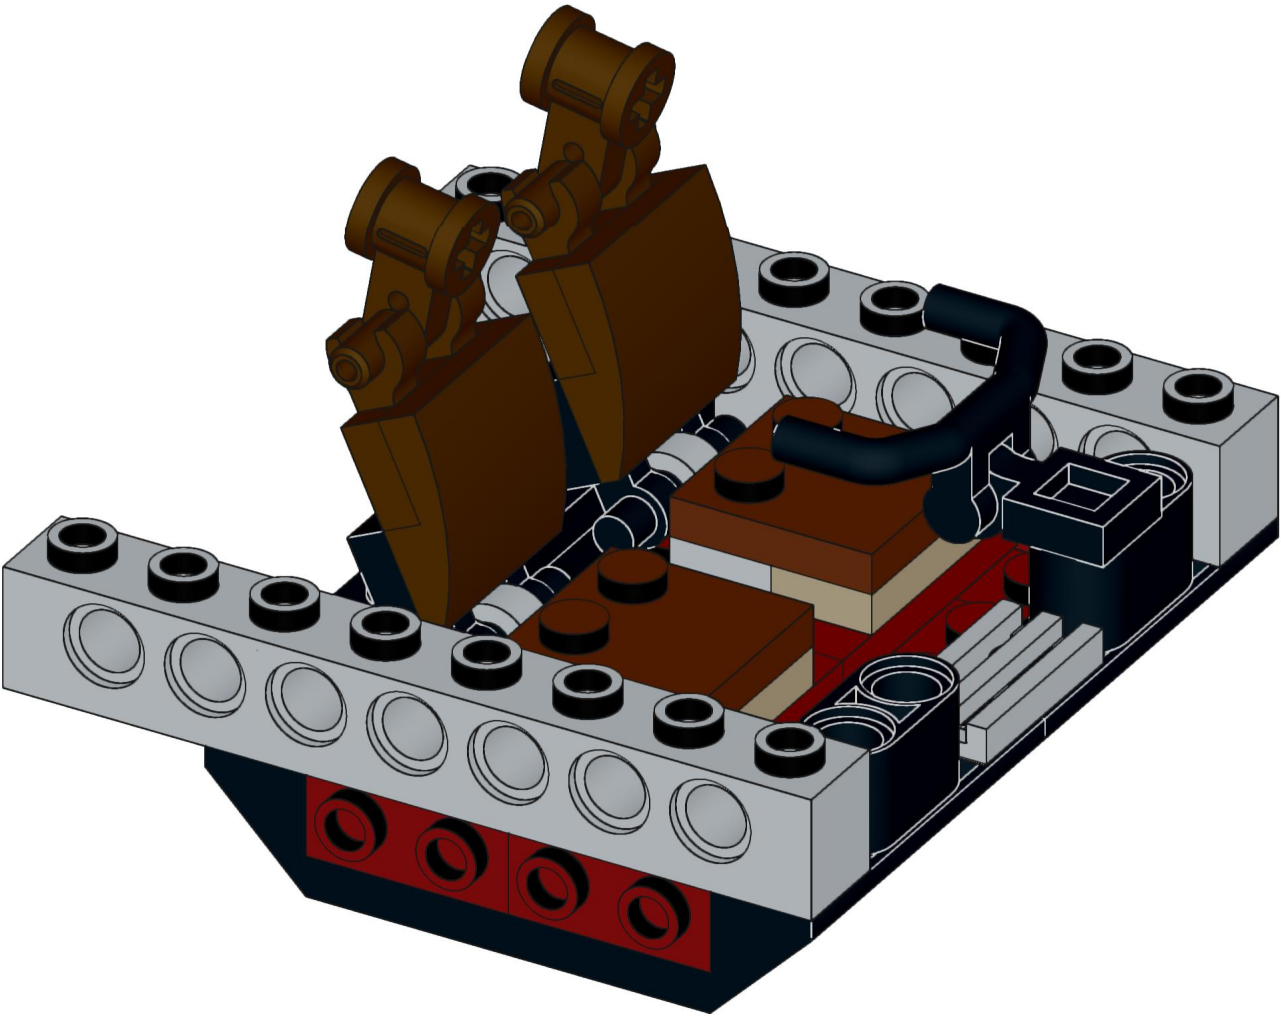

4x  4x 

3x      2x

2x  
2x  
1x  
1x

This block contains a parts list for step 30. It includes: 2x black pins, 2x grey 1x2 Technic axles, 1x red 1x4 Technic beam, and 1x black 1x4 Technic beam.

1x 2x 2x

This block contains three parts: a 1x4 grey plate with four studs, a 1x3 black Technic brick with three studs, and a 2x2 black Technic brick with four studs. Below each part is its quantity: '1x', '2x', and '2x' respectively.

2x

2x

2x

1x 3x

2x  1x 

This block contains a parts list for step 38. It features a small gear icon followed by the quantity '2x' and a long axle icon followed by the quantity '1x'. The entire list is enclosed in a light blue rectangular background.

1x

1x

102

103

104

2x

1x 2x

This block contains a parts list for step 106. It features two items: a dark grey 1x3 Technic Technonut and a dark grey 1x2 Technic Technonut. The quantity '1x' is positioned below the Technonut, and the quantity '2x' is positioned below the Technonut.