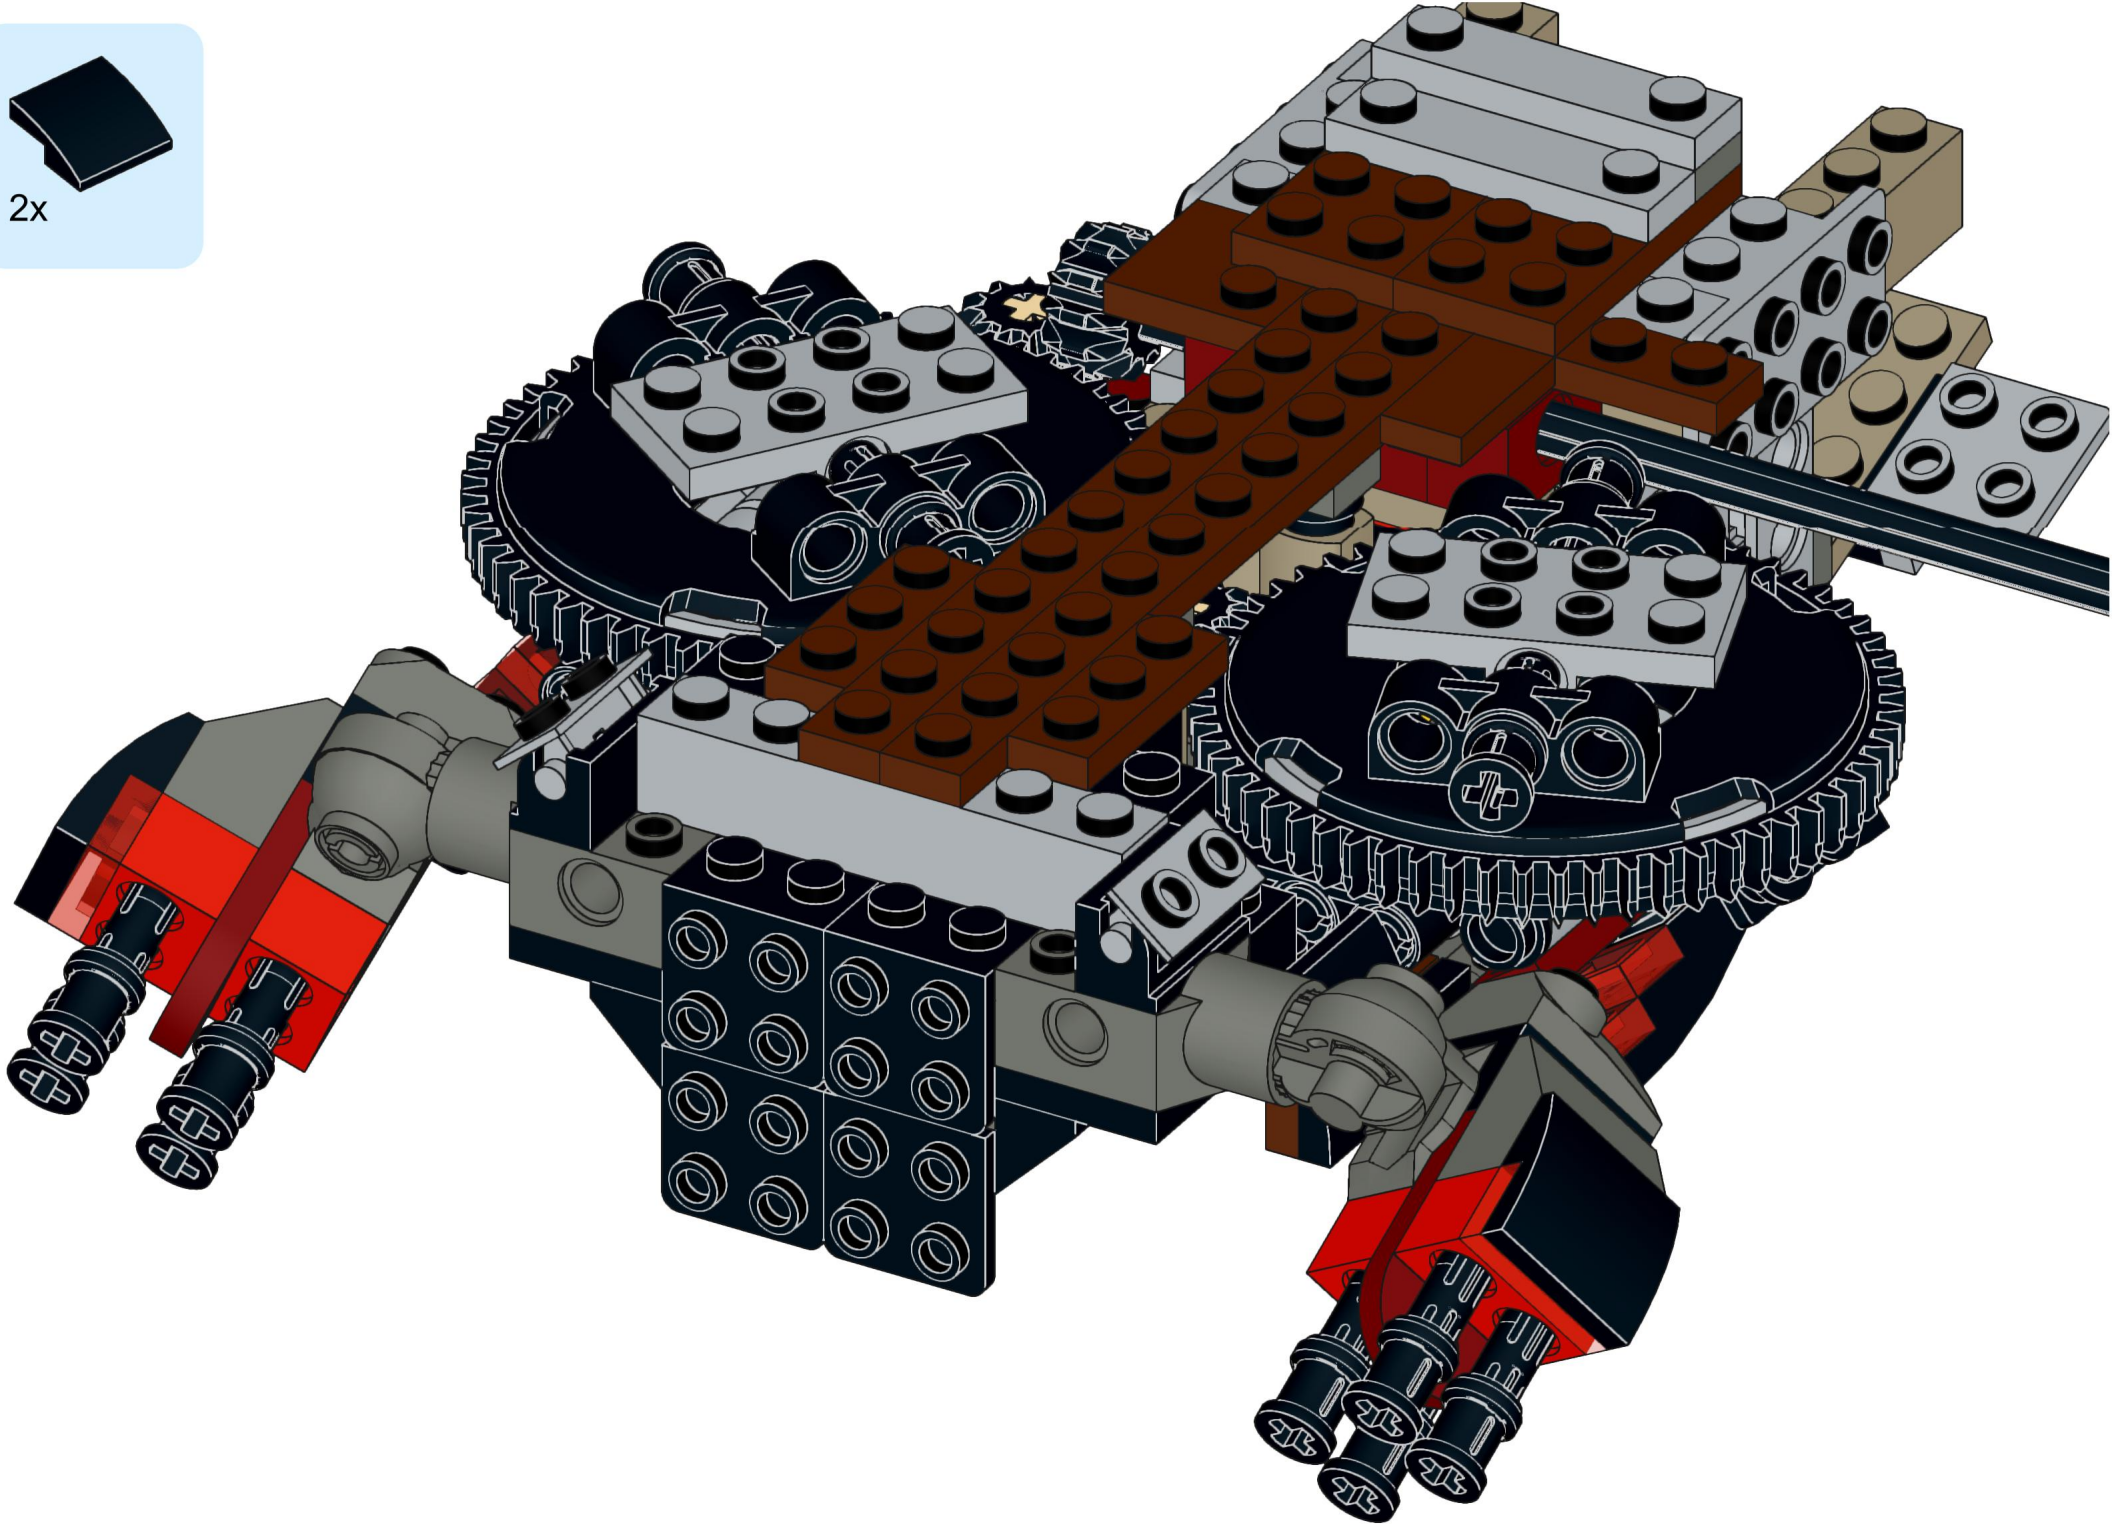

4x  4x 

3x      2x

2x  
2x  
1x  
1x

This block contains a parts list for step 30. It includes: 2x black pins, 2x grey 1x2 Technic axles, 1x red 1x4 Technic beam, and 1x black 1x4 Technic beam.

1x 2x 2x

This block contains three parts: a 1x4 grey plate with four studs, a 1x3 black Technic brick with three studs, and a 2x2 black Technic brick with four studs. Below each part is its quantity: '1x', '2x', and '2x' respectively.

2x

2x

2x

1x 3x

2x  1x 

This block contains a parts list for step 38. It features a small gear icon followed by the quantity '2x' and a long axle icon followed by the quantity '1x'. The entire list is enclosed in a light blue rectangular background.

2x  
1x  
1x

This block contains three items: two black pins, one red 1x3 Technic brick with two black pins inserted, and one black 1x3 Technic axle with two holes.

2x

8x

2x

1x

2x 2x 2x

2x      2x

2x [1x1 grey brick with hole]   2x [1x2 dark blue wedge]   2x [1x4 dark blue plate with 8 holes]

1x 1x

- 1x [Small black bush]
- 1x [Black bush with a small protrusion]
- 1x [Black bush with a wider top]
- 1x [Black axle pin with a cross-shaped end]