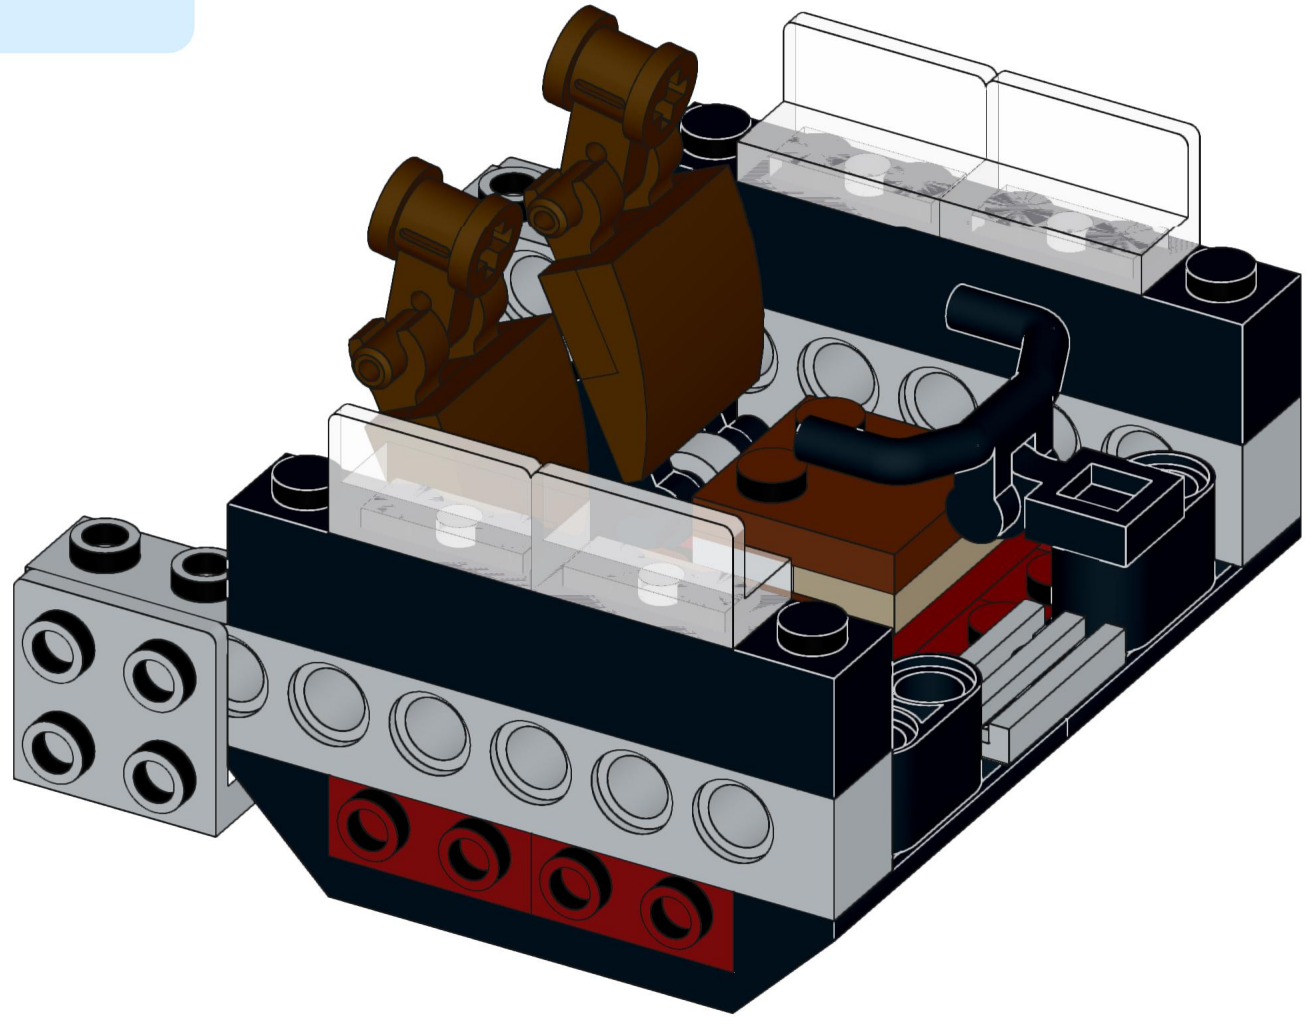

4x  4x 

3x      2x

2x  
2x  
1x  
1x

This block contains a parts list for step 30. It includes: 2x black pins, 2x grey 1x2 Technic axles, 1x red 1x4 Technic beam, and 1x black 1x4 Technic beam.

1x 2x 2x

This block contains three parts: a 1x4 grey plate with four studs, a 1x3 black Technic brick with three studs, and a 2x2 black Technic brick with four studs. Below each part is its quantity: '1x', '2x', and '2x' respectively.

2x

2x

2x

1x 3x

2x  1x 

This block contains a parts list for step 38. It features a small gear icon followed by the quantity '2x' and a long axle icon followed by the quantity '1x'. The entire list is enclosed in a light blue rectangular background.

1x

1x

102

103

104

2x

1x 2x

This block contains a parts list for step 106. It features two items: a dark grey 1x3 Technic Technonut and a dark grey 1x2 Technic Technonut. The quantity '1x' is positioned below the Technonut, and the quantity '2x' is positioned below the Technonut.

1x 1x 1x 2x

This block contains a parts list for step 160. It features four items: a white axle pin (1x), a grey axle pin (1x), a grey Technic disc (1x), and two black Technic axles (2x). The items are arranged horizontally with their respective quantities below them.