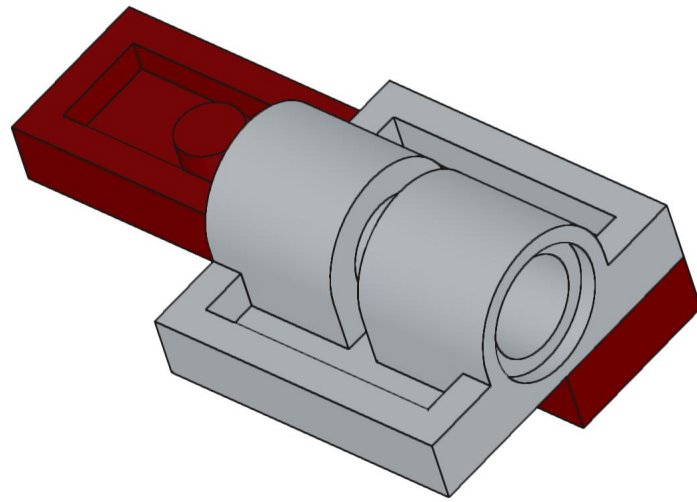

4x  4x 

3x      2x

2x  
2x  
1x  
1x

This block contains a parts list for step 30. It includes: 2x black pins, 2x grey 1x2 Technic axles, 1x red 1x4 Technic beam, and 1x black 1x4 Technic beam.

1x 2x 2x

This block contains three parts: a 1x4 grey plate with four studs, a 1x3 black Technic brick with three studs, and a 2x2 black Technic brick with four studs. Below each part is its quantity: '1x', '2x', and '2x' respectively.

2x

2x

2x

1x 3x

2x  1x 

This block contains a parts list for step 38. It features a small gear icon followed by the quantity '2x' and a long axle icon followed by the quantity '1x'. The entire list is enclosed in a light blue rectangular background.

2x  
1x  
1x

This block contains three items: two black pins, one red 1x3 Technic brick with two black pins inserted, and one black 1x3 Technic axle with two holes.

2x

8x

2x

1x

2x 2x 2x

2x      2x

2x [1x1 grey brick with hole]   2x [1x2 dark blue wedge]   2x [1x4 dark blue plate with 8 holes]

1x 1x

- 1x [Small black bush]
- 1x [Black bush with a small protrusion]
- 1x [Black bush with a wider top]
- 1x [Black axle pin with a cross-shaped end]