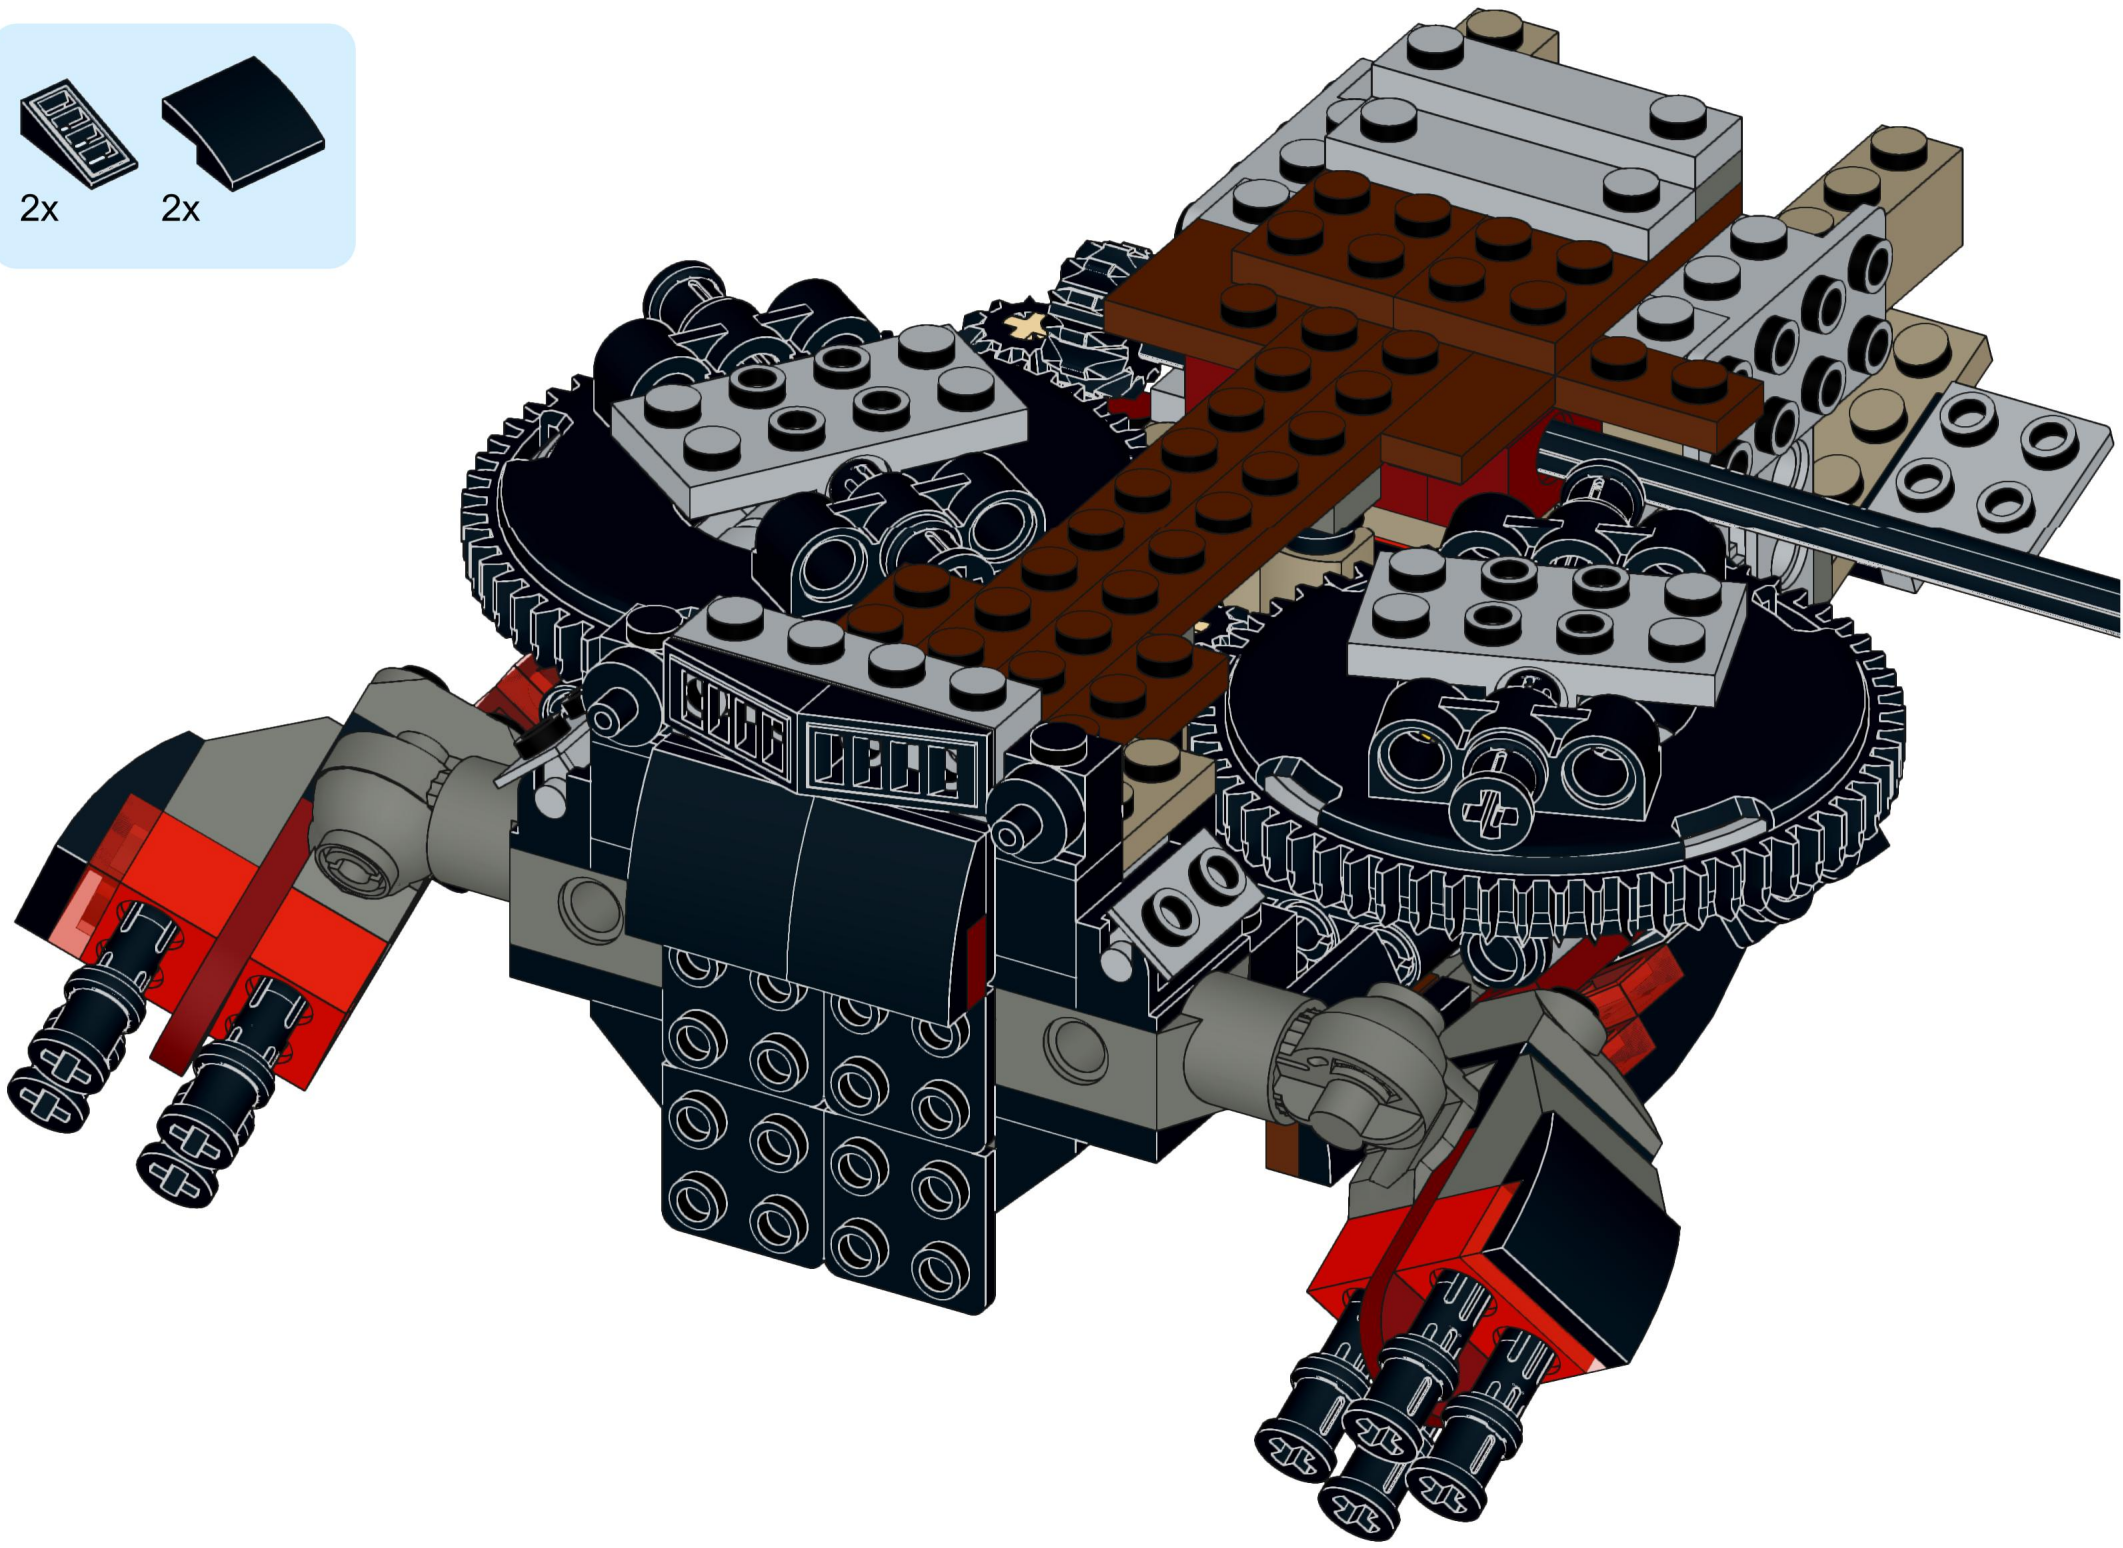

4x  4x 

3x      2x

2x  
2x  
1x  
1x

This block contains a parts list for step 30. It includes: 2x black pins, 2x grey 1x2 Technic axles, 1x red 1x4 Technic beam, and 1x black 1x4 Technic beam.

1x 2x 2x

This block contains three parts: a 1x4 grey plate with four studs, a 1x3 black Technic brick with three studs, and a 2x2 black Technic brick with four studs. Below each part is its quantity: '1x', '2x', and '2x' respectively.

2x

2x

2x

1x 3x

2x  1x 

This block contains a parts list for step 38. It features a small gear icon followed by the quantity '2x' and a long axle icon followed by the quantity '1x'. The entire list is enclosed in a light blue rectangular background.

2x  
1x  
1x

This block contains three items: two black pins, one red 1x3 Technic brick with two black pins inserted, and one black 1x3 Technic axle with two holes.

2x

8x

2x

1x

2x 2x 2x

2x      2x

2x [1x1 grey brick with hole]   2x [1x2 dark blue wedge]   2x [1x4 dark blue plate with 8 holes]

1x 1x

- 1x [Small black bush]
- 1x [Black bush with a small protrusion]
- 1x [Black bush with a wider top]
- 1x [Black axle pin with a cross-shaped end]