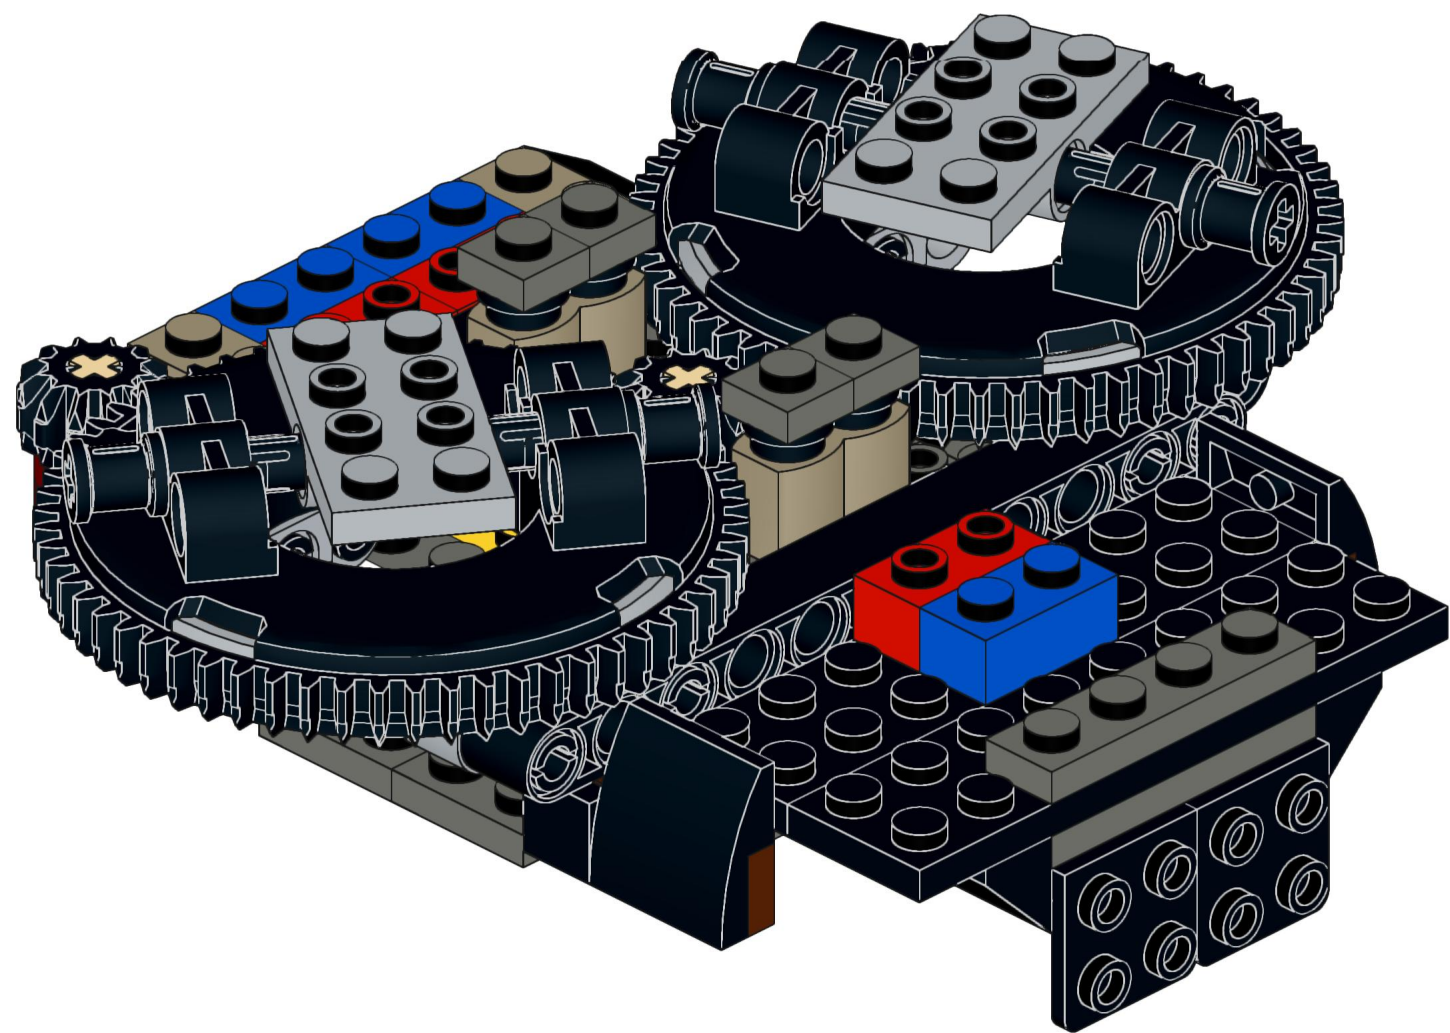

4x  4x 

3x      2x

2x  
2x  
1x  
1x

This block contains a parts list for step 30. It includes: 2x black pins, 2x grey 1x2 Technic axles, 1x red 1x4 Technic beam, and 1x black 1x4 Technic beam.

1x 2x 2x

This block contains three parts: a 1x4 grey plate with four studs, a 1x3 black Technic brick with three studs, and a 2x2 black Technic brick with four studs. Below each part is its quantity: '1x', '2x', and '2x' respectively.

2x

2x

2x

1x 3x

2x  1x 

This block contains a parts list for step 38. It features a small gear icon followed by the quantity '2x' and a long axle icon followed by the quantity '1x'. The entire list is enclosed in a light blue rectangular background.

2x  
1x  
1x

This block contains three items: two black pins, one red 1x3 Technic brick with two black pins inserted, and one black 1x3 Technic axle with two holes.

2x

8x

2x

1x

2x 2x 2x

2x      2x