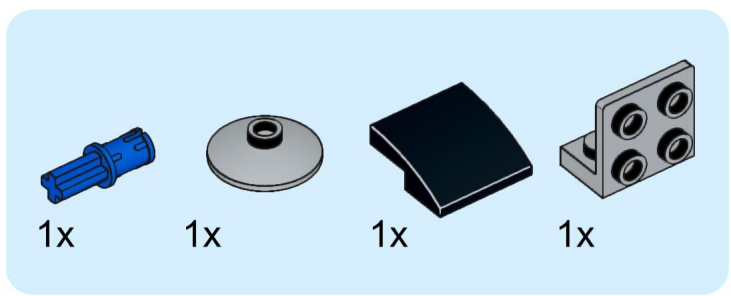

1x 1x 1x 2x

This block contains a parts list for step 160. It features four items: a white axle pin (1x), a grey axle pin (1x), a grey Technic disc (1x), and two black Technic axles (2x). The items are arranged horizontally with their respective quantities below them.

- 1x [Grey Technic Pin]
- 1x [White Technic Pin]
- 1x [Grey Technic Pin]
- 1x [Yellow Technic Beam]
- 1x [Grey Technic Plate]

1x

1x

164

165

166

- 1x 
- 1x 
- 2x 
- 1x 

2x

4x  2x 

1x

1x

This inset box shows two parts: a black Technic bush and a yellow Technic bush. Each part is accompanied by the quantity '1x'.

1x  1x 

2x  2x  2x 

2x  2x 

2x 2x 2x