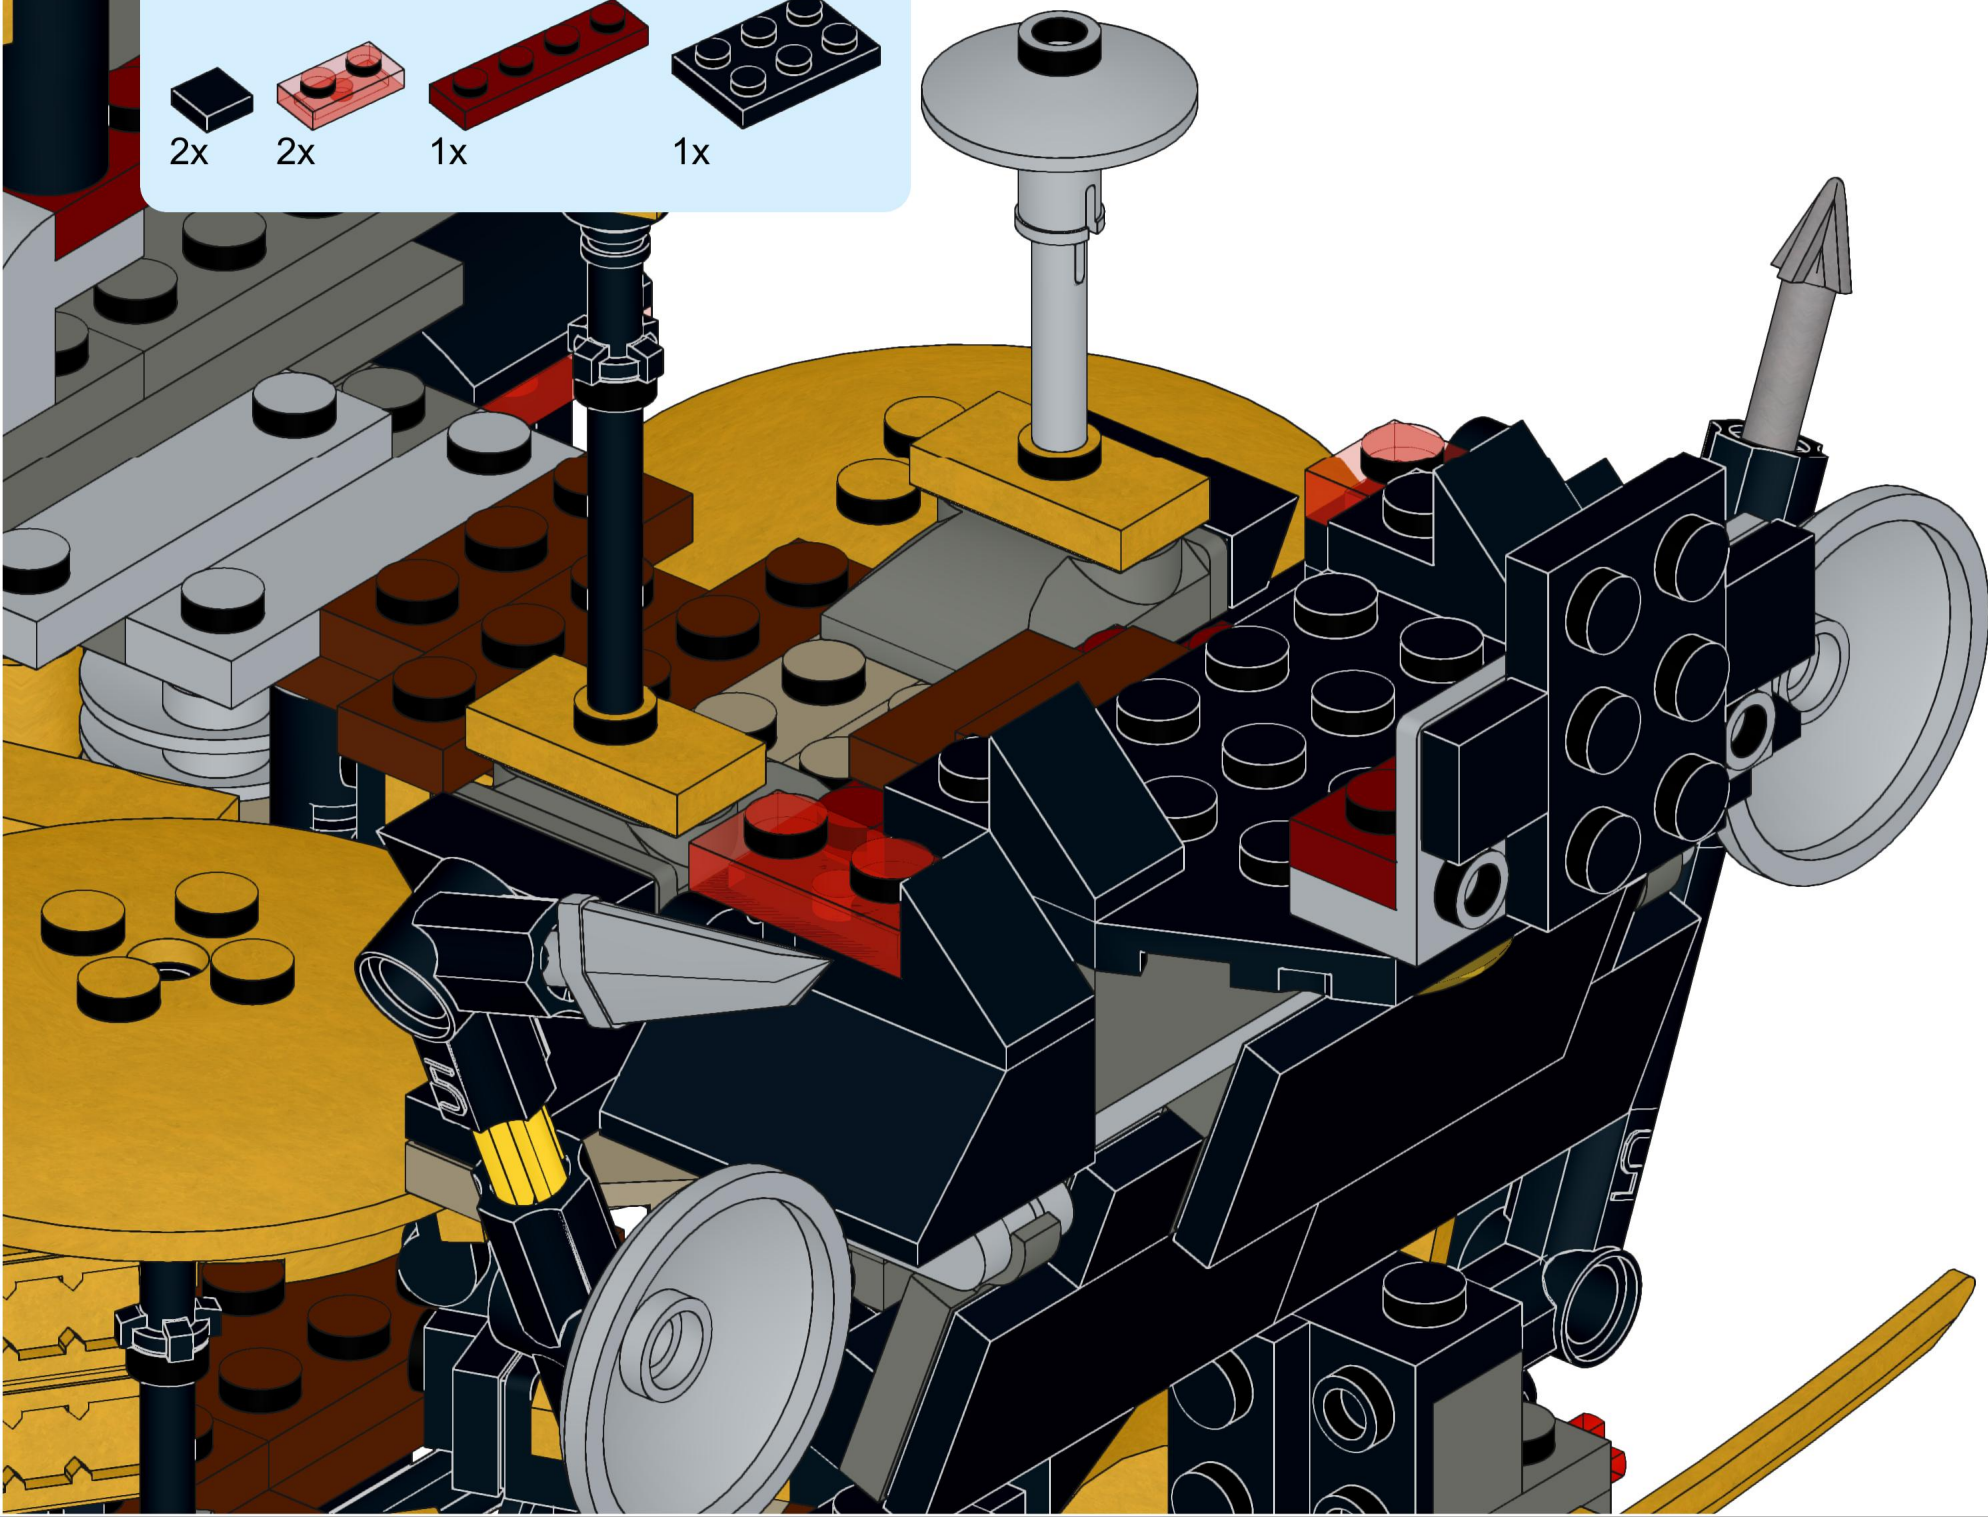

2x 2x 1x 1x

This block contains a parts list for step 258. It features four items: a black 1x2 Technic brick with 2 holes, a red 1x2 Technic brick with 2 holes, a red 1x4 Technic brick with 4 holes, and a black 1x4 Technic plate with 4 holes. Each item is accompanied by its quantity: 2x, 2x, 1x, and 1x respectively.