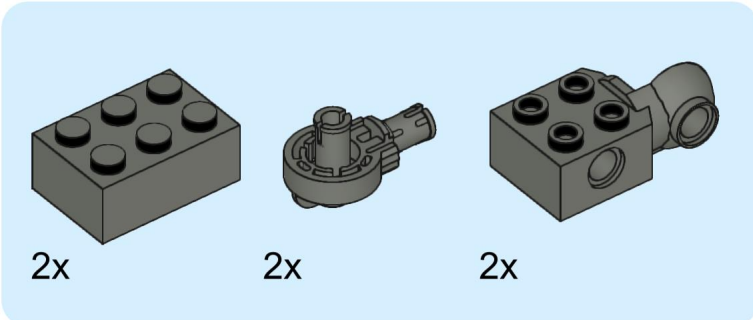

4x  4x 

3x      2x

2x  
2x  
1x  
1x

This block contains a parts list for step 30. It includes: 2x black pins, 2x grey 1x2 Technic axles, 1x red 1x4 Technic beam, and 1x black 1x4 Technic beam.

1x 2x 2x

This block contains three parts: a 1x4 grey plate with four studs, a 1x3 black Technic brick with three studs, and a 2x2 black Technic brick with four studs. Below each part is its quantity: '1x', '2x', and '2x' respectively.

2x

2x

2x

1x 3x

2x  1x 

This block contains a parts list for step 38. It features a small gear icon followed by the quantity '2x' and a long axle icon followed by the quantity '1x'. The entire list is enclosed in a light blue rectangular background.

2x  
1x  
1x

This block contains three items: two black pins, one red 1x3 Technic brick with two black pins inserted, and one black 1x3 Technic axle with two holes.

2x

8x

2x

1x

2x 2x 2x

2x      2x

2x [1x1 grey brick with hole]   2x [1x2 dark blue wedge]   2x [1x4 dark blue plate with 8 holes]

1x 1x

- 1x [Small black bush]
- 1x [Black bush with a small protrusion]
- 1x [Black bush with a wider top]
- 1x [Black axle pin with a cross-shaped end]