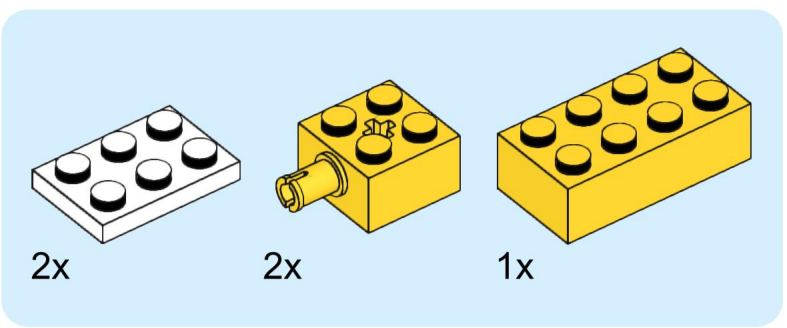

4x  4x 

3x      2x

2x  
2x  
1x  
1x

This block contains a parts list for step 30. It includes: 2x black pins, 2x grey 1x2 Technic axles, 1x red 1x4 Technic beam, and 1x black 1x4 Technic beam.

1x 2x 2x

This block contains three parts: a 1x4 grey plate with four studs, a 1x3 black Technic brick with three studs, and a 2x2 black Technic brick with four studs. Below each part is its quantity: '1x', '2x', and '2x' respectively.

2x

2x

2x

1x 3x

2x  1x 

This block contains a parts list for step 38. It features a small gear icon followed by the quantity '2x' and a long axle icon followed by the quantity '1x'. The entire list is enclosed in a light blue rectangular background.

2x  
1x  
1x

This block contains three items: two black pins, one red 1x3 Technic brick with two black pins inserted, and one black 1x3 Technic axle with two holes.

2x

8x

2x

1x

2x 2x 2x

2x      2x

2x [1x1 grey brick with hole]   2x [1x2 dark blue wedge]   2x [1x4 dark blue plate with 8 holes]

1x 1x

- 1x [Small black bush]
- 1x [Black bush with a small protrusion]
- 1x [Black bush with a wider top]
- 1x [Black axle pin with a cross-shaped end]