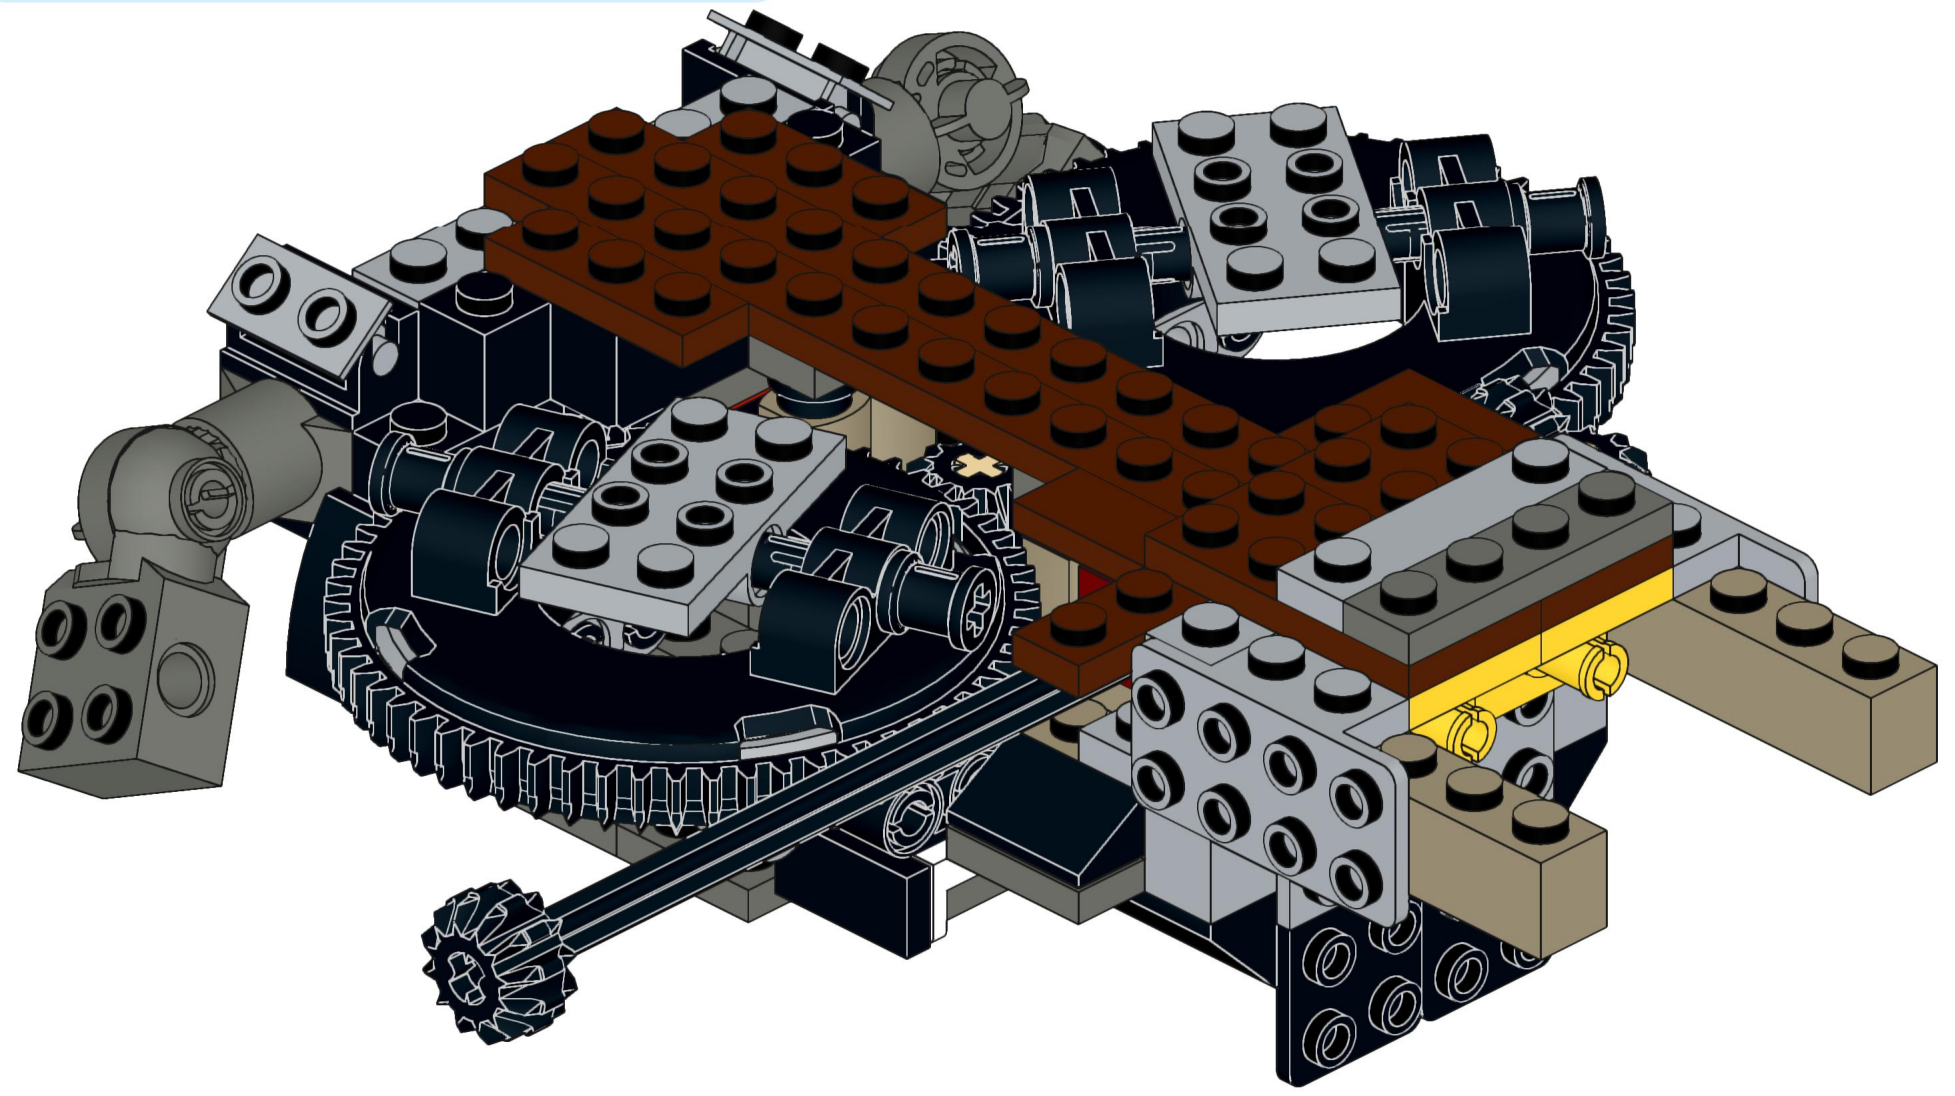

4x  4x 

3x      2x

2x  
2x  
1x  
1x

This block contains a parts list for step 30. It includes: 2x black pins, 2x grey 1x2 Technic axles, 1x red 1x4 Technic beam, and 1x black 1x4 Technic beam.

1x 2x 2x

This block contains three parts: a 1x4 grey plate with four studs, a 1x3 black Technic brick with three studs, and a 2x2 black Technic brick with four studs. Below each part is its quantity: '1x', '2x', and '2x' respectively.

2x

2x

2x

1x 3x

2x  1x 

This block contains a parts list for step 38. It features a small gear icon followed by the quantity '2x' and a long axle icon followed by the quantity '1x'. The entire list is enclosed in a light blue rectangular background.

2x  
1x  
1x

This block contains three items: two black pins, one red 1x3 Technic brick with two black pins inserted, and one black 1x3 Technic axle with two holes.

2x

8x

2x

1x

2x 2x 2x

2x      2x