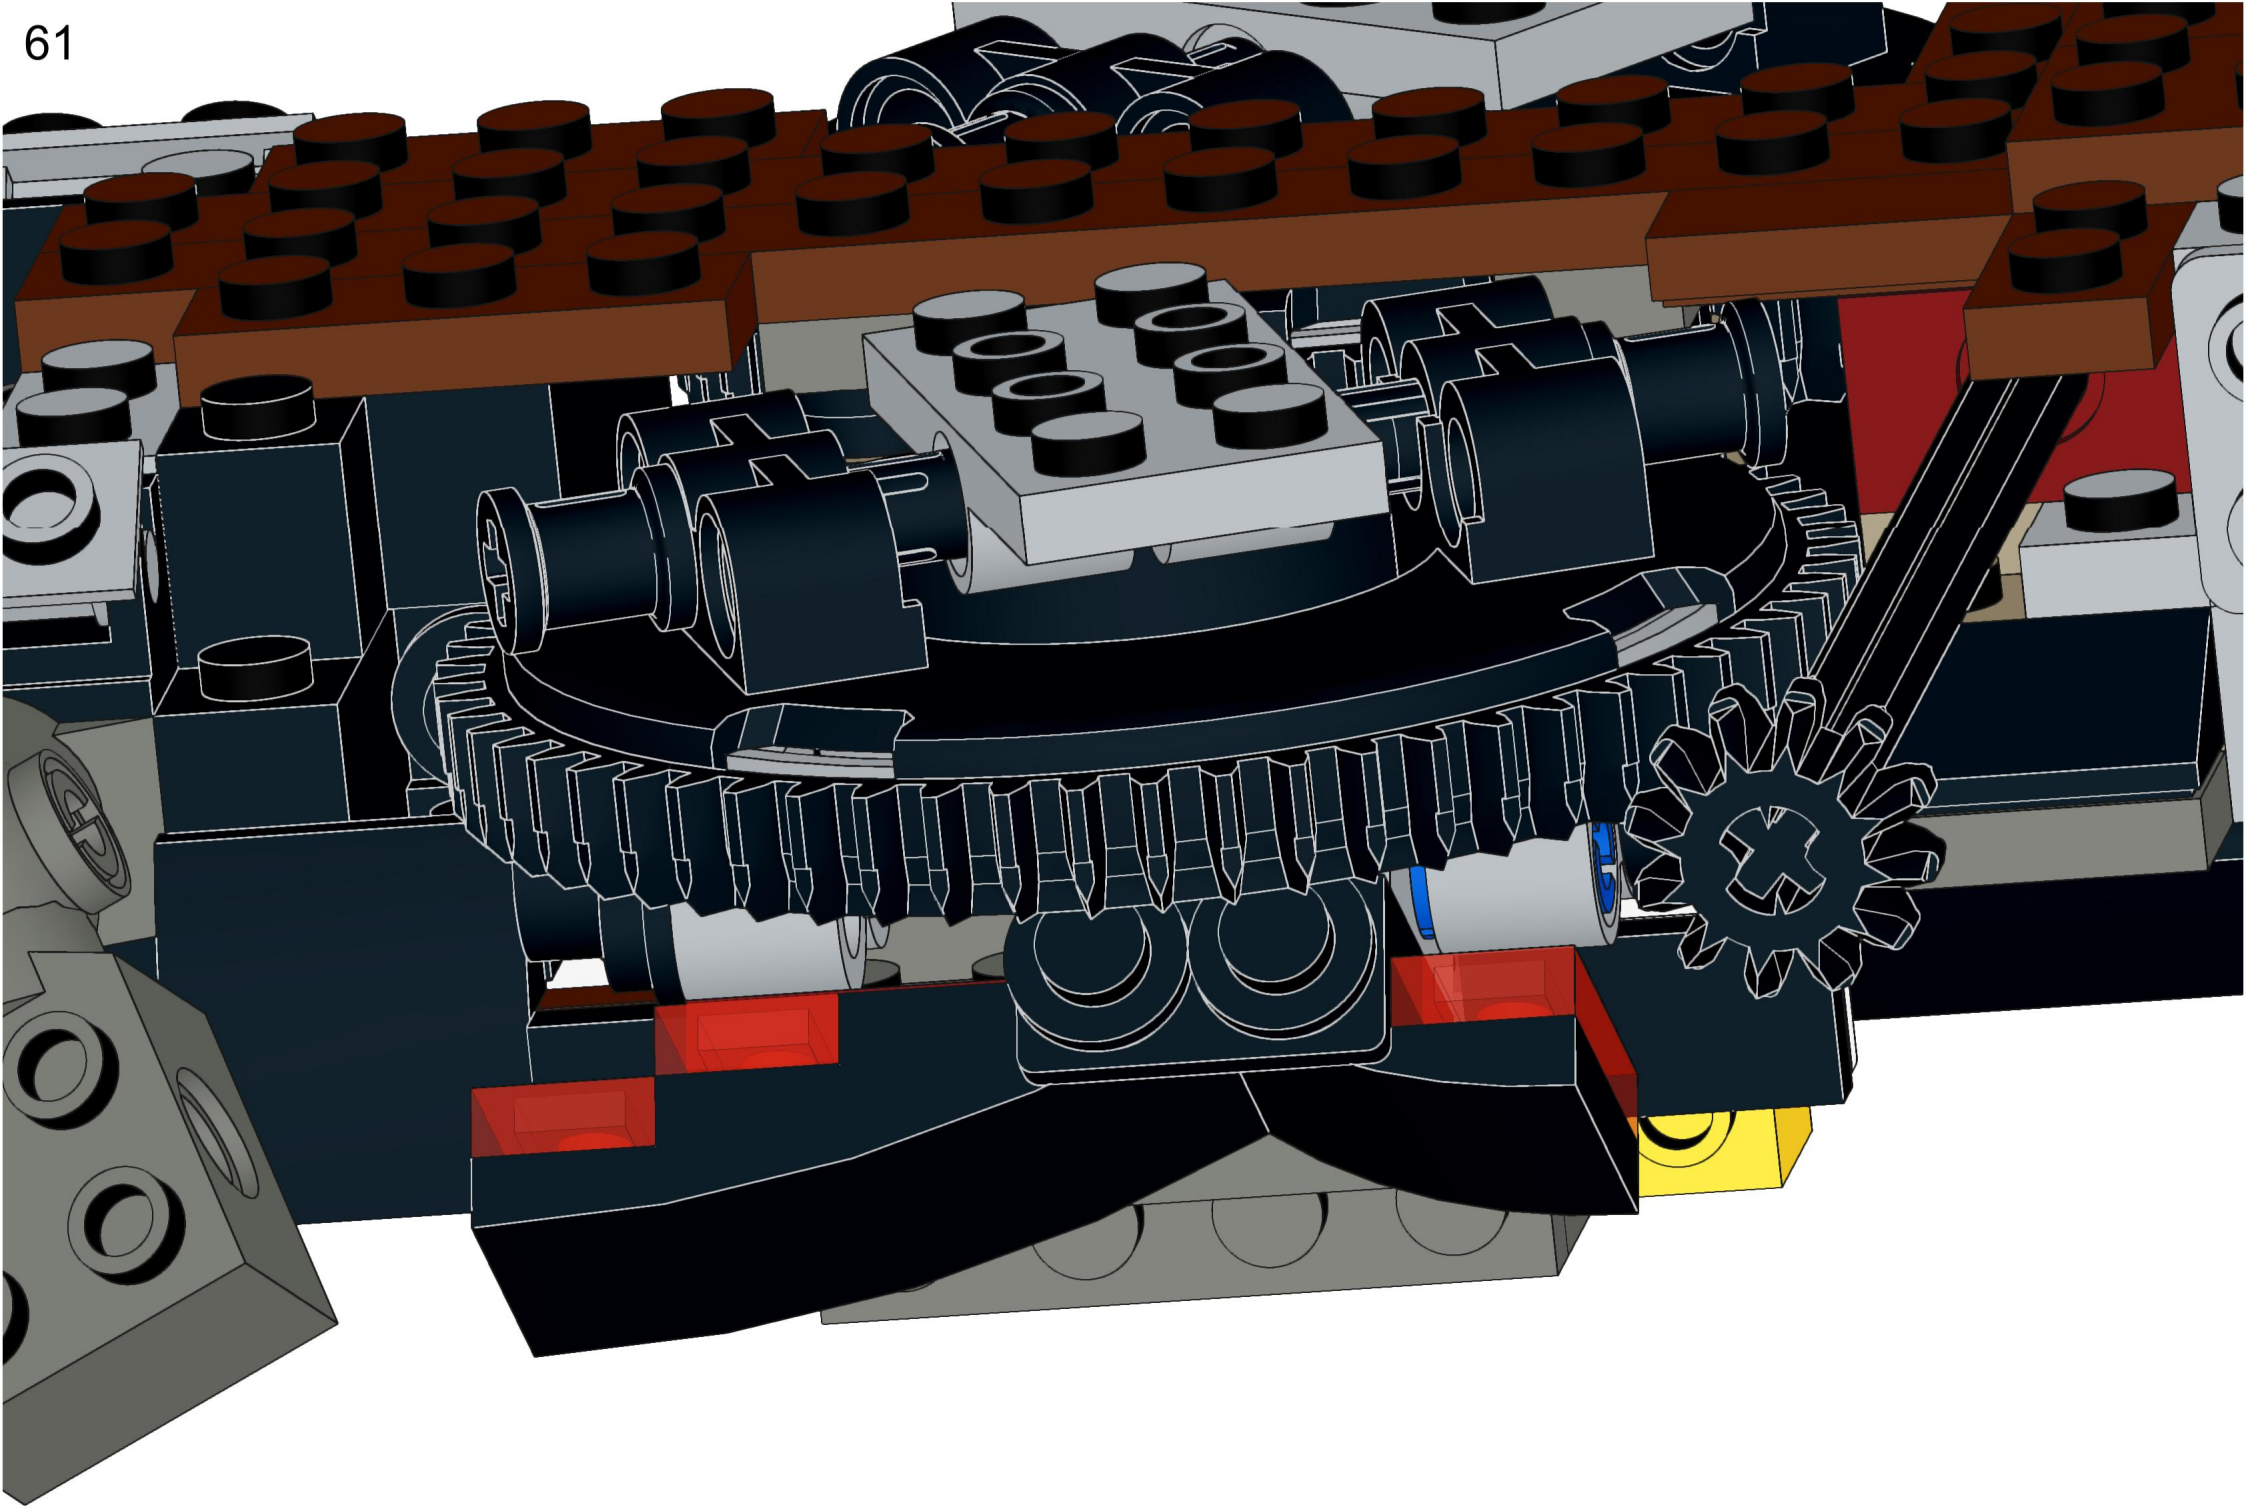

4x  4x 

3x      2x

2x  
2x  
1x  
1x

This block contains a parts list for step 30. It includes: 2x black pins, 2x grey 1x2 Technic axles, 1x red 1x4 Technic beam, and 1x black 1x4 Technic beam.

1x 2x 2x

This block contains three parts: a 1x4 grey plate with four studs, a 1x3 black Technic brick with three studs, and a 2x2 black Technic brick with four studs. Below each part is its quantity: '1x', '2x', and '2x' respectively.

2x

2x

2x

1x 3x

2x  1x 

This block contains a parts list for step 38. It features a small gear icon followed by the quantity '2x' and a long axle icon followed by the quantity '1x'. The entire list is enclosed in a light blue rectangular background.

2x  
1x  
1x

This block contains three items: two black pins, one red 1x3 Technic brick with two black pins inserted, and one black 1x3 Technic axle with two holes.

2x

8x

2x

1x

2x 2x 2x

2x      2x