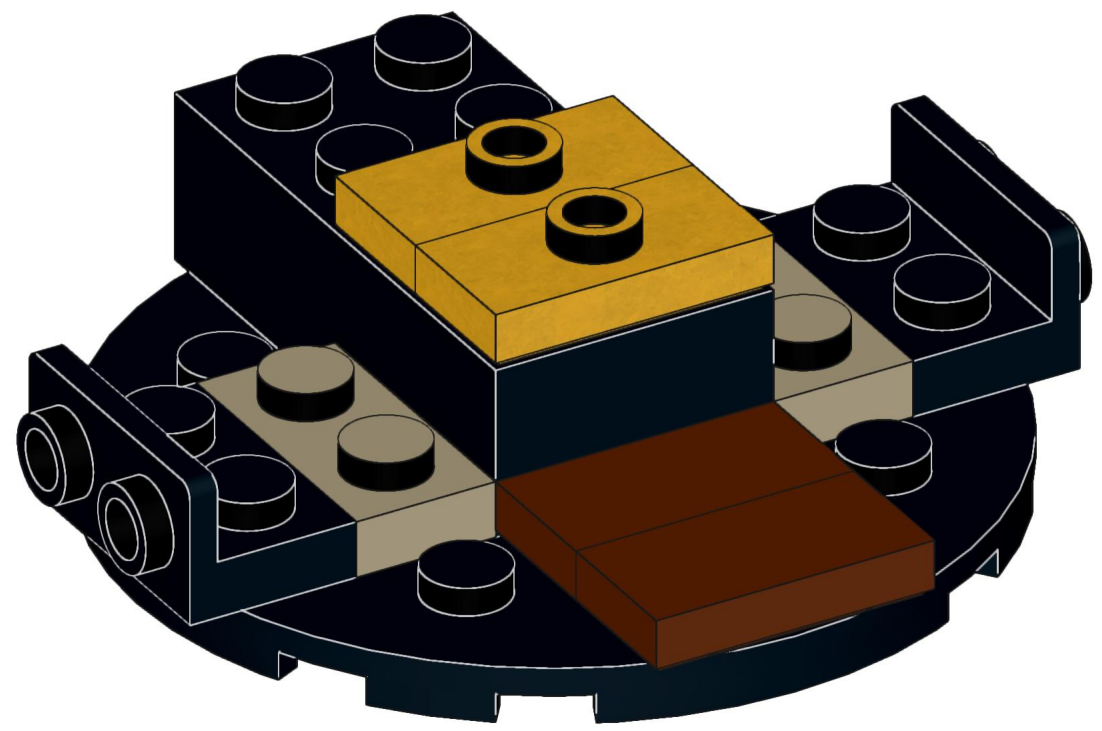

1x 1x 1x 2x

This block contains a parts list for step 160. It features four items: a white axle pin (1x), a grey axle pin (1x), a grey Technic disc (1x), and two black Technic axles (2x). The items are arranged horizontally with their respective quantities below them.

- 1x [Grey Technic Pin]
- 1x [White Technic Pin]
- 1x [Grey Technic Pin]
- 1x [Yellow Technic Beam]
- 1x [Grey Technic Plate]

1x

1x

164

165

166

- 1x 
- 1x 
- 2x 
- 1x 

2x