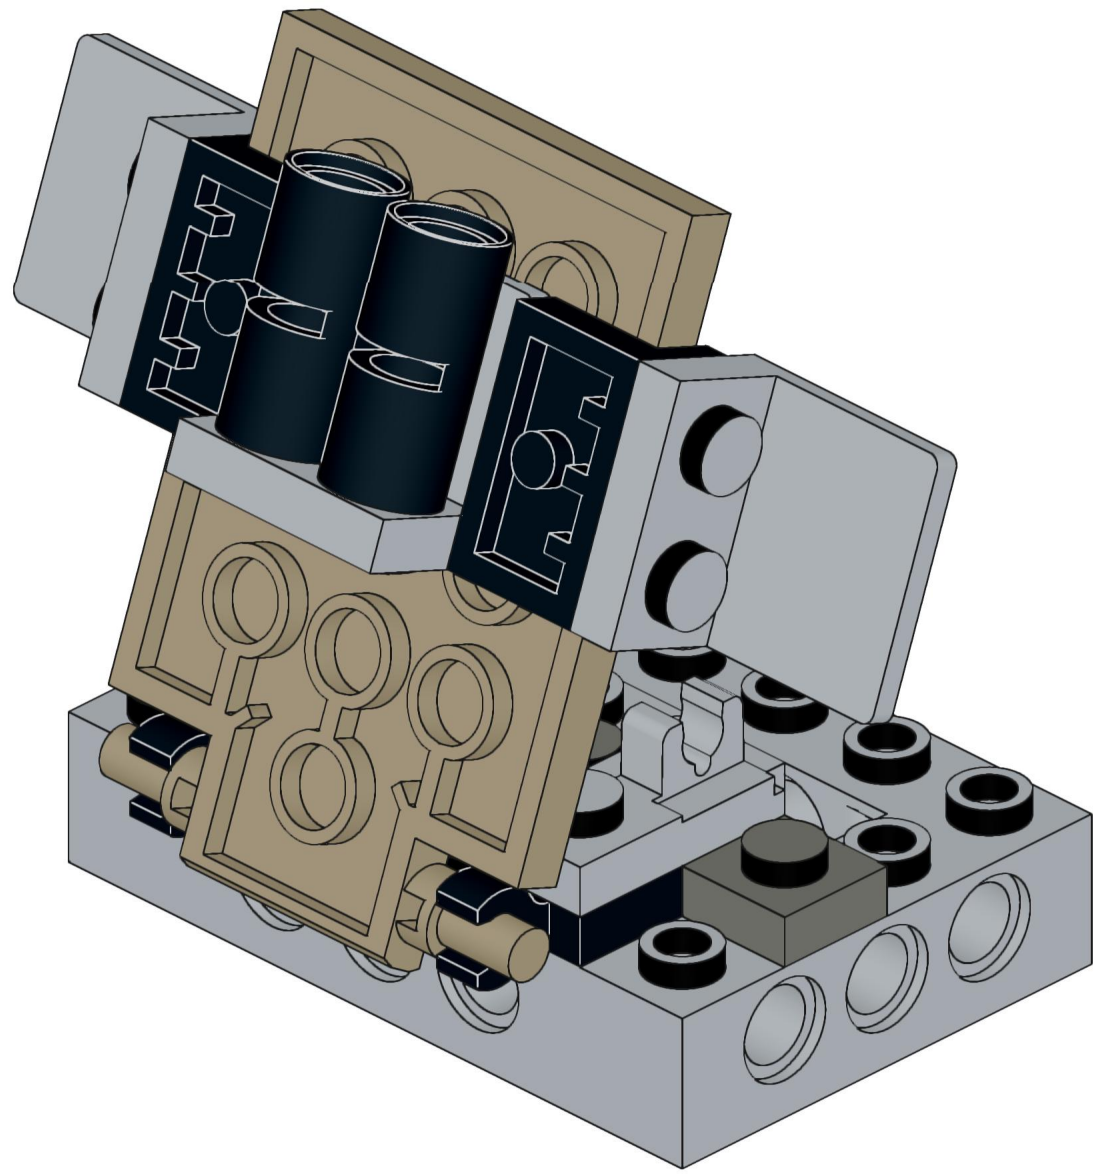

4x  4x 

3x      2x

2x  
2x  
1x  
1x

This block contains a parts list for step 30. It includes: 2x black pins, 2x grey 1x2 Technic axles, 1x red 1x4 Technic beam, and 1x black 1x4 Technic beam.

1x 2x 2x

This block contains three parts: a 1x4 grey plate with four studs, a 1x3 black Technic brick with three studs, and a 2x2 black Technic brick with four studs. Below each part is its quantity: '1x', '2x', and '2x' respectively.

2x

2x

2x

1x 3x

2x  1x 

This block contains a parts list for step 38. It features a small gear icon followed by the quantity '2x' and a long axle icon followed by the quantity '1x'. The entire list is enclosed in a light blue rectangular background.

2x  
1x  
1x

This block contains three items: two black pins, one red 1x3 Technic brick with two black pins inserted, and one black 1x3 Technic axle with two holes.

2x

8x

2x

1x

2x 2x 2x

2x      2x