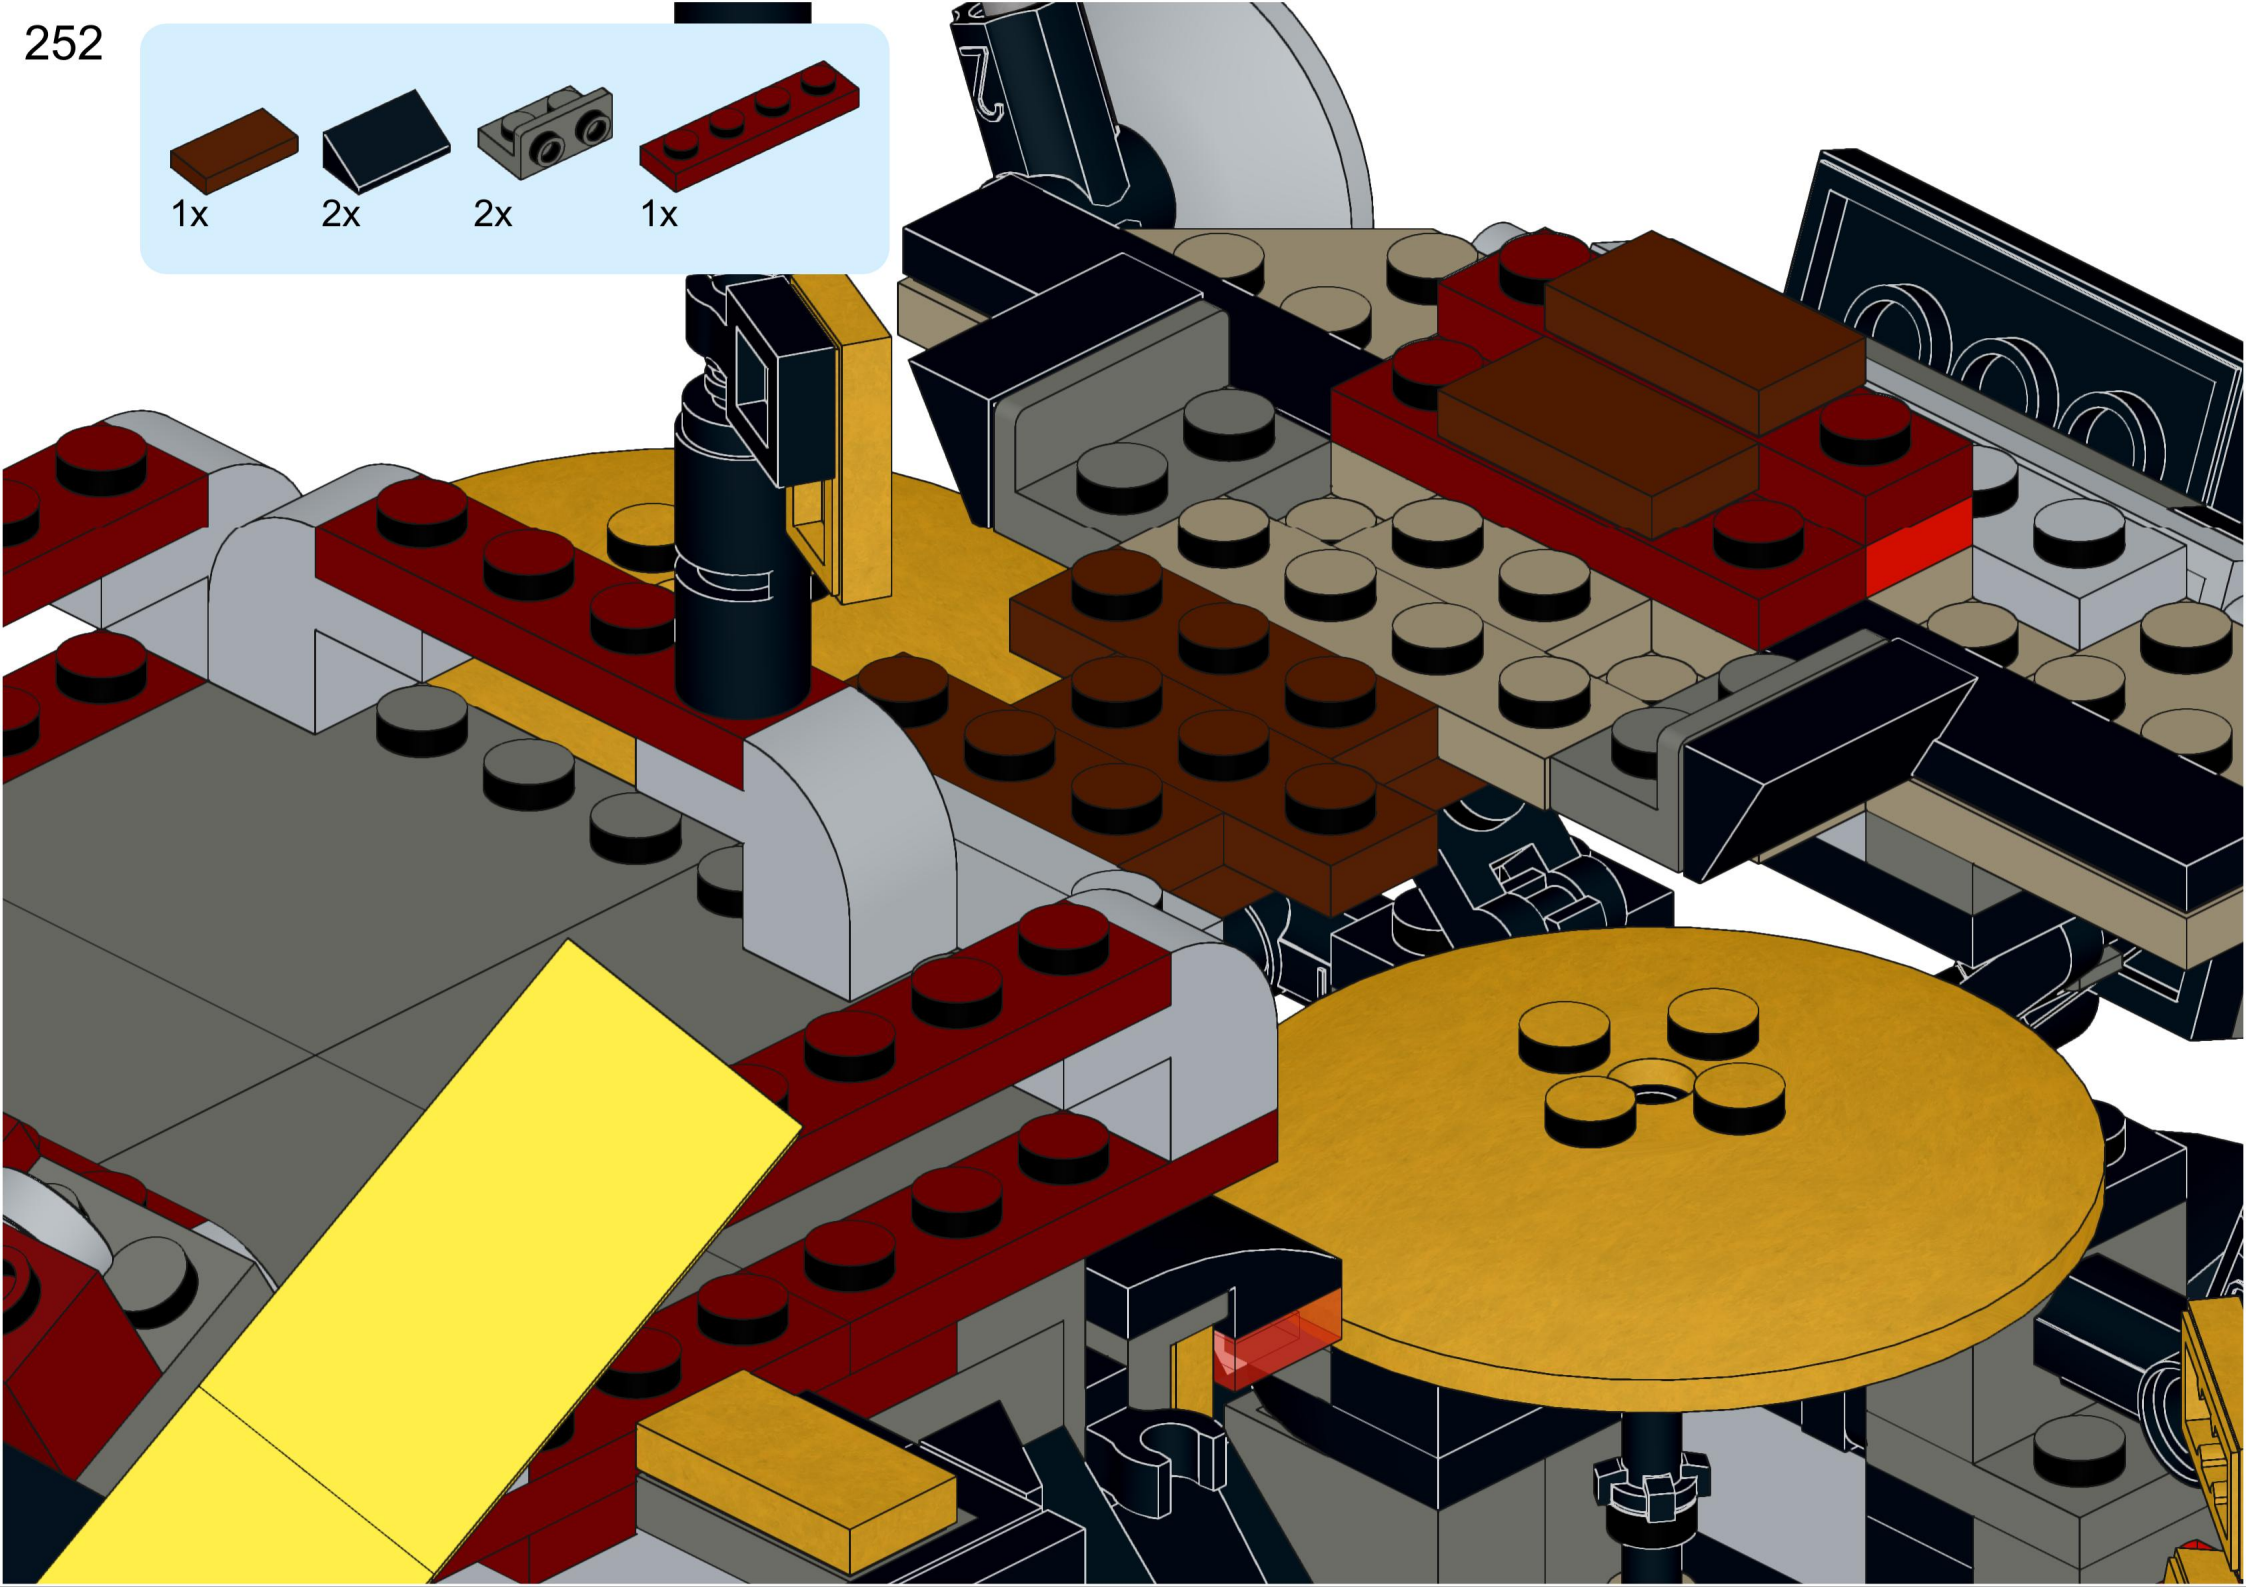

1x
2x
2x
1x

This inset box lists the required parts for step 252: one brown 1x2 brick, two dark grey 1x2 Technic bricks, two grey 1x2 Technic bricks with two holes, and one red 1x4 Technic brick.