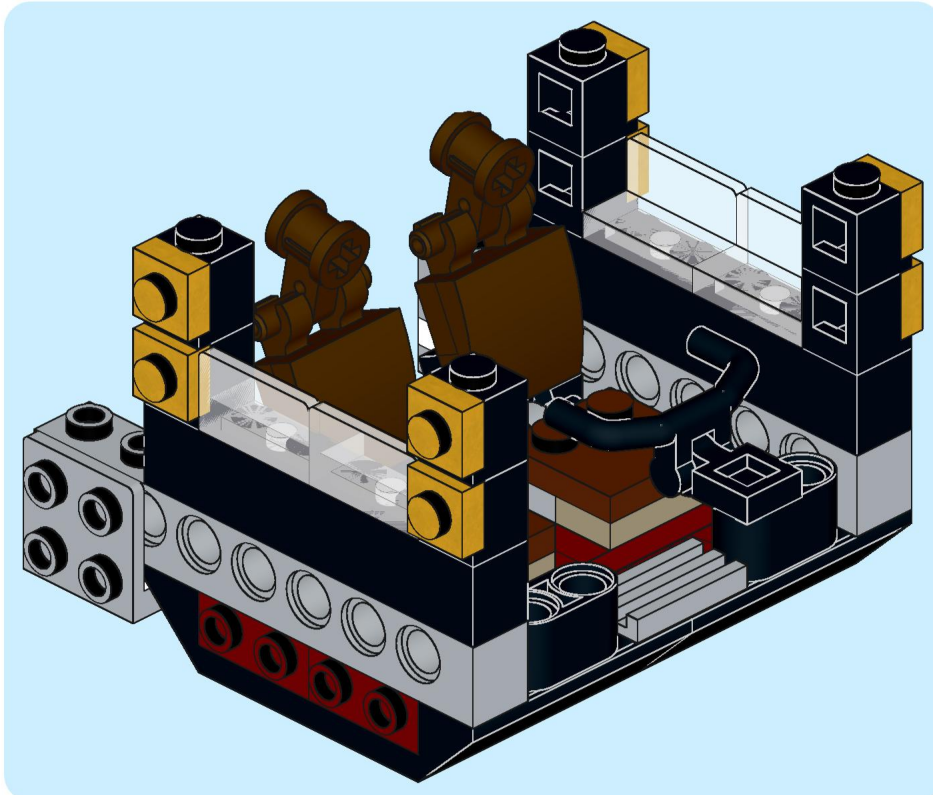

4x  4x 

3x      2x

2x  
2x  
1x  
1x

This block contains a parts list for step 30. It includes: 2x black pins, 2x grey 1x2 Technic axles, 1x red 1x4 Technic beam, and 1x black 1x4 Technic beam.

1x 2x 2x

This block contains three parts: a 1x4 grey plate with four studs, a 1x3 black Technic brick with three studs, and a 2x2 black Technic brick with four studs. Below each part is its quantity: '1x', '2x', and '2x' respectively.

2x

2x

2x

1x 3x

2x  1x 

This block contains a parts list for step 38. It features a small gear icon followed by the quantity '2x' and a long axle icon followed by the quantity '1x'. The entire list is enclosed in a light blue rectangular background.

1x

1x

102

103

104

2x

1x 2x

This block contains a parts list for step 106. It features two items: a dark grey 1x3 Technic Technonut and a dark grey 1x2 Technic Technonut. The quantity '1x' is positioned below the Technonut, and the quantity '2x' is positioned below the Technonut.

1x 1x 1x 2x

This block contains a parts list for step 160. It features four items: a white axle pin (1x), a grey axle pin (1x), a grey Technic disc (1x), and two black Technic axles (2x). The items are arranged horizontally with their respective quantities below them.