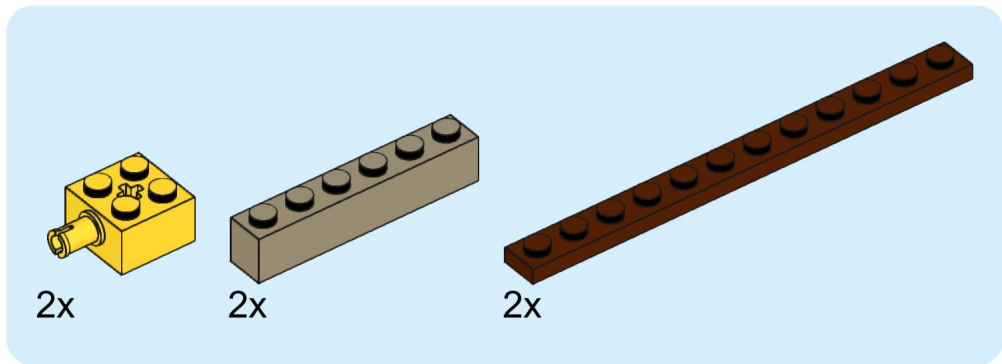

4x  4x 

3x      2x

2x  
2x  
1x  
1x

This block contains a parts list for step 30. It includes: 2x black pins, 2x grey 1x2 Technic axles, 1x red 1x4 Technic beam, and 1x black 1x4 Technic beam.

1x 2x 2x

This block contains three parts: a 1x4 grey plate with four studs, a 1x3 black Technic brick with three studs, and a 2x2 black Technic brick with four studs. Below each part is its quantity: '1x', '2x', and '2x' respectively.

2x

2x

2x

1x 3x

2x  1x 

This block contains a parts list for step 38. It features a small gear icon followed by the quantity '2x' and a long axle icon followed by the quantity '1x'. The entire list is enclosed in a light blue rectangular background.

2x  
1x  
1x

This block contains three items: two black pins, one red 1x3 Technic brick with two black pins inserted, and one black 1x3 Technic axle with two holes.

2x

8x

2x

1x

2x 2x 2x

2x      2x