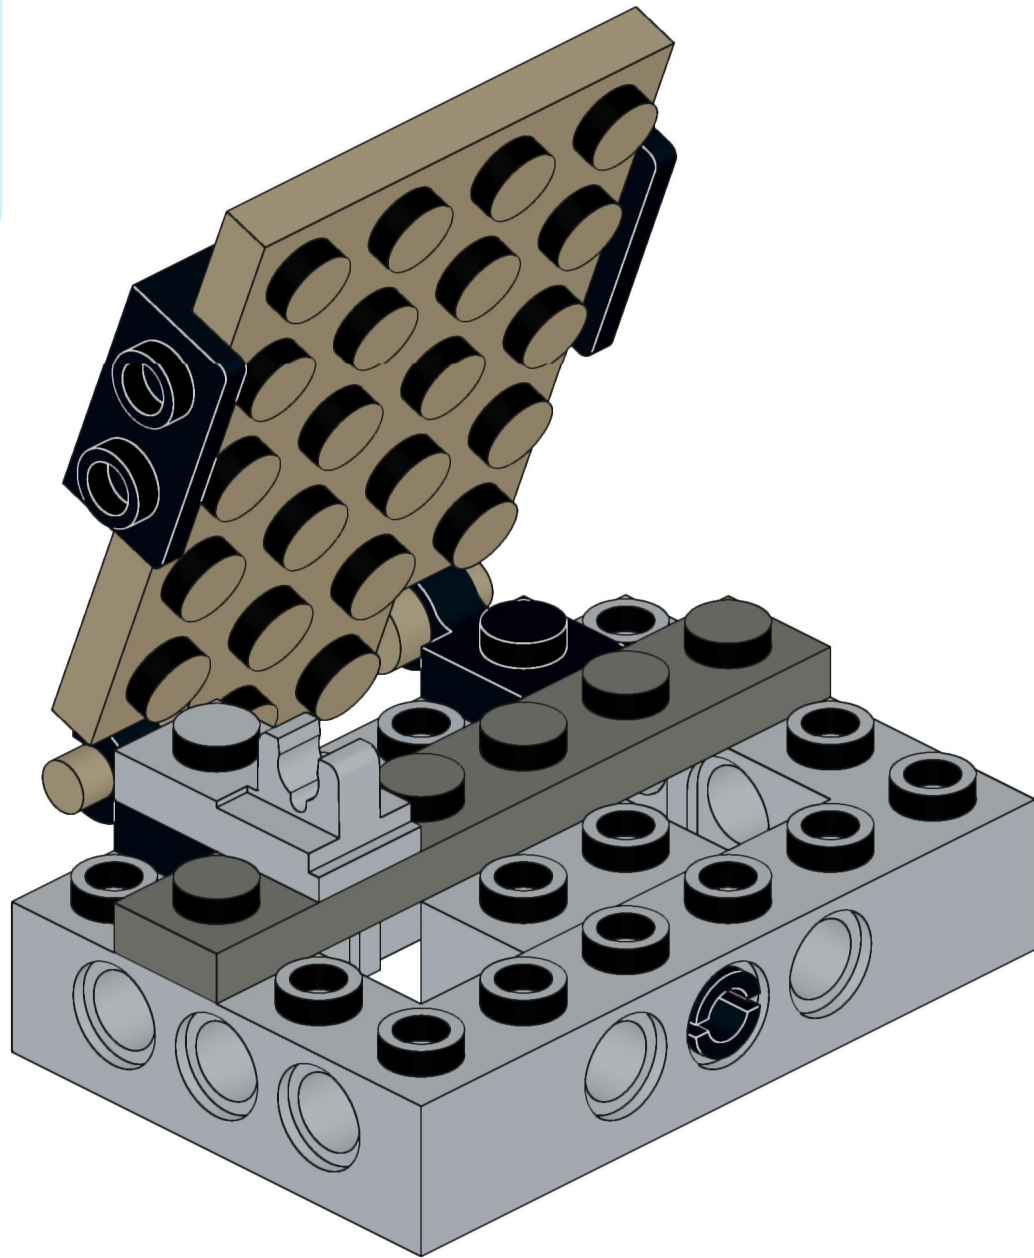

4x  4x 

3x      2x

2x  
2x  
1x  
1x

This block contains a parts list for step 30. It includes: 2x black pins, 2x grey 1x2 Technic axles, 1x red 1x4 Technic beam, and 1x black 1x4 Technic beam.

1x 2x 2x

This block contains three parts: a 1x4 grey plate with four studs, a 1x3 black Technic brick with three studs, and a 2x2 black Technic brick with four studs. Below each part is its quantity: '1x', '2x', and '2x' respectively.

2x

2x

2x

1x 3x

2x  1x 

This block contains a parts list for step 38. It features a small gear icon followed by the quantity '2x' and a long axle icon followed by the quantity '1x'. The entire list is enclosed in a light blue rectangular background.

2x  
1x  
1x

This block contains three items: two black pins, one red 1x3 Technic brick with two black pins inserted, and one black 1x3 Technic axle with two holes.

2x

8x

2x

1x

2x 2x 2x

2x      2x