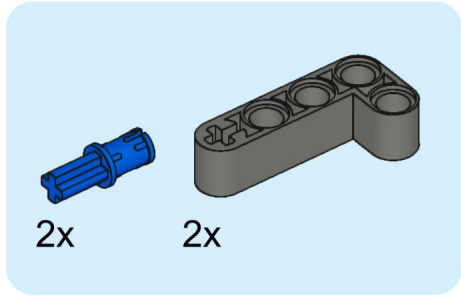

2x

2x

2x

1x 3x

2x  1x 

This block contains a parts list for step 38. It features a small gear icon followed by the quantity '2x' and a long axle icon followed by the quantity '1x'. The entire list is enclosed in a light blue rectangular background.

8x 8x

2x

1x      2x      2x

1x 1x

146

2x [1x 1-hole black Technic brick] 1x [1x black Technic wedge with 1 hole] 1x [1x black Technic wedge with 1 hole]

2x  2x  2x 

1x      2x      1x

1x 1x 1x 2x

This block contains a parts list for step 160. It features four items: a white axle pin (1x), a grey axle pin (1x), a grey Technic disc (1x), and two black Technic axles (2x). The items are arranged horizontally with their respective quantities below them.