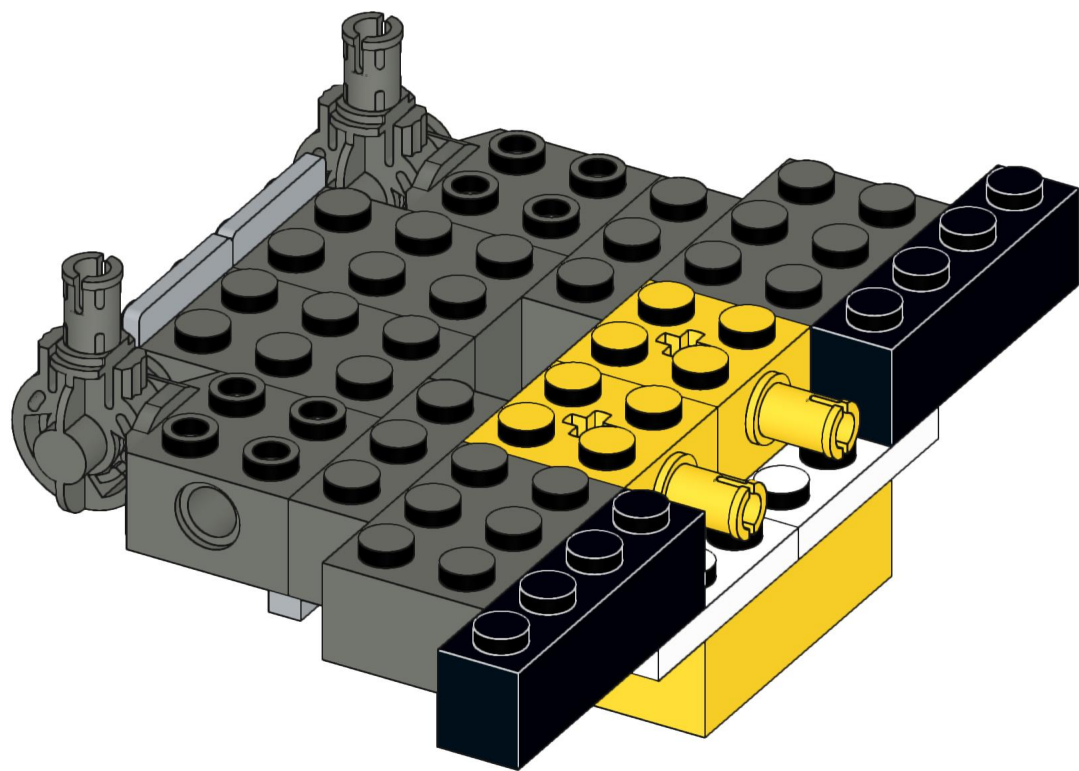

4x  4x 

3x      2x

2x  
2x  
1x  
1x

This block contains a parts list for step 30. It includes: 2x black pins, 2x grey 1x2 Technic axles, 1x red 1x4 Technic beam, and 1x black 1x4 Technic beam.

1x 2x 2x

This block contains three parts: a 1x4 grey plate with four studs, a 1x3 black Technic brick with three studs, and a 2x2 black Technic brick with four studs. Below each part is its quantity: '1x', '2x', and '2x' respectively.

2x

2x

2x

1x 3x

2x  1x 

This block contains a parts list for step 38. It features a small gear icon followed by the quantity '2x' and a long axle icon followed by the quantity '1x'. The entire list is enclosed in a light blue rectangular background.

2x  
1x  
1x

This block contains three items: two black pins, one red 1x3 Technic brick with two black pins inserted, and one black 1x3 Technic axle with two holes.

2x

8x

2x

1x

2x 2x 2x

2x      2x

2x [1x1 grey brick with hole]   2x [1x2 dark blue wedge]   2x [1x4 dark blue plate with 8 holes]

1x 1x

- 1x [Small black bush]
- 1x [Black bush with a small protrusion]
- 1x [Black bush with a wider top]
- 1x [Black axle pin with a cross-shaped end]