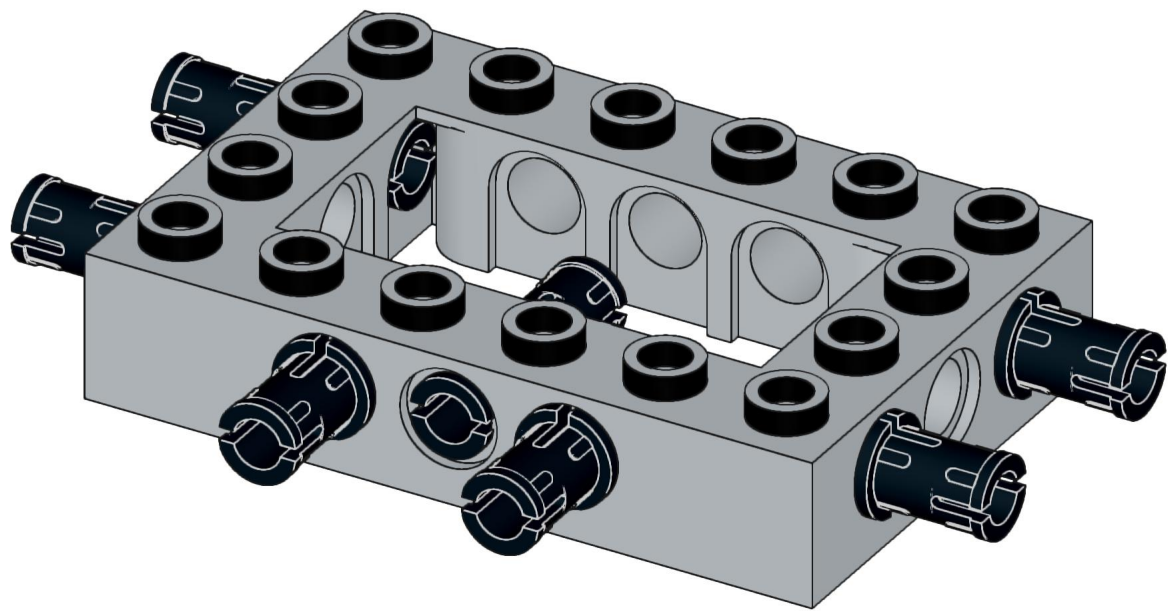

4x  4x 

3x      2x

2x  
2x  
1x  
1x

This block contains a parts list for step 30. It includes: 2x black pins, 2x grey 1x2 Technic axles, 1x red 1x4 Technic beam, and 1x black 1x4 Technic beam.

1x 2x 2x

This block contains three parts: a 1x4 grey plate with four studs, a 1x3 black Technic brick with three studs, and a 2x2 black Technic brick with four studs. Below each part is its quantity: '1x', '2x', and '2x' respectively.

2x

2x

2x

1x 3x

2x  1x 

This block contains a parts list for step 38. It features a small gear icon followed by the quantity '2x' and a long axle icon followed by the quantity '1x'. The entire list is enclosed in a light blue rectangular background.

2x  
1x  
1x

This block contains three items: two black pins, one red 1x3 Technic brick with two black pins inserted, and one black 1x3 Technic axle with two holes.

2x

8x

2x

1x

2x 2x 2x

2x      2x

2x [1x1 grey brick with hole]   2x [1x2 dark blue wedge]   2x [1x4 dark blue plate with 8 holes]

1x 1x

- 1x [Small black bush]
- 1x [Black bush with a small protrusion]
- 1x [Black bush with a wider top]
- 1x [Black axle pin with a cross-shaped end]