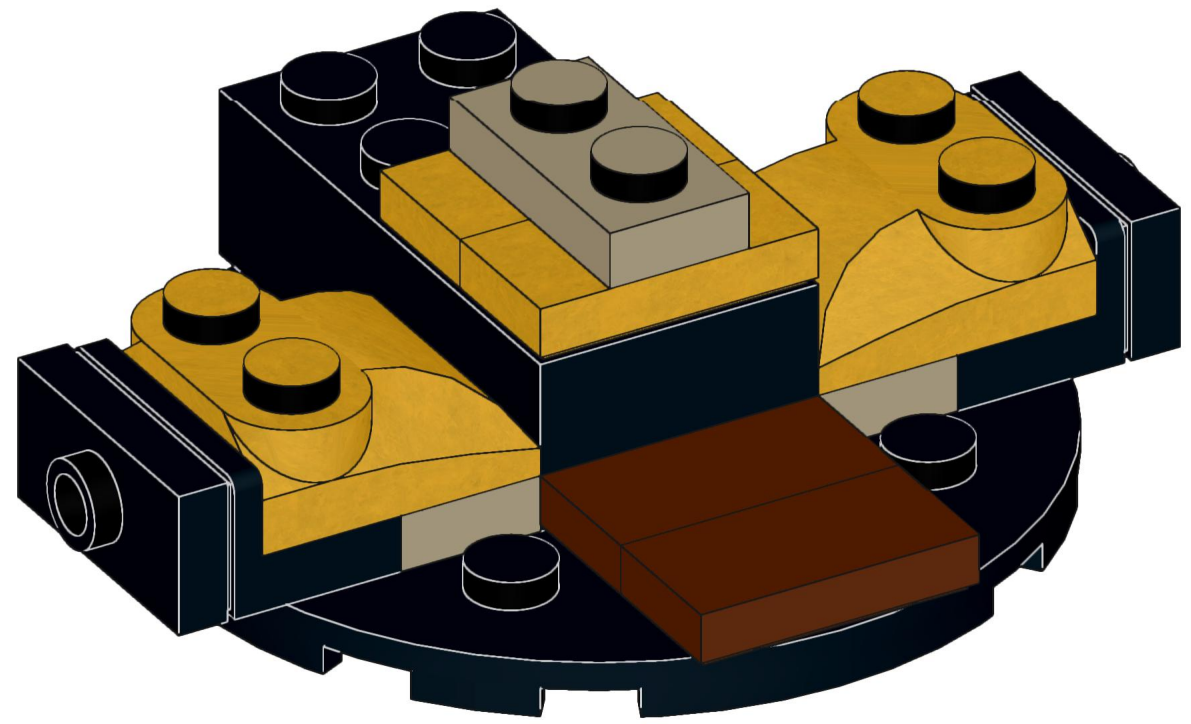

4x  4x 

3x      2x

2x  
2x  
1x  
1x

This block contains a parts list for step 30. It includes: 2x black pins, 2x grey 1x2 Technic axles, 1x red 1x4 Technic beam, and 1x black 1x4 Technic beam.

1x 2x 2x

This block contains three parts: a 1x4 grey plate with four studs, a 1x3 black Technic brick with three studs, and a 2x2 black Technic brick with four studs. Below each part is its quantity: '1x', '2x', and '2x' respectively.

2x

2x

2x

1x 3x

2x  1x 

This block contains a parts list for step 38. It features a small gear icon followed by the quantity '2x' and a long axle icon followed by the quantity '1x'. The entire list is enclosed in a light blue rectangular background.

1x 1x 1x 2x

This block contains a parts list for step 160. It features four items: a white axle pin (1x), a grey axle pin (1x), a grey Technic disc (1x), and two black Technic axles (2x). The items are arranged horizontally with their respective quantities below them.

- 1x [Grey Technic Pin]
- 1x [White Technic Pin]
- 1x [Grey Technic Pin]
- 1x [Yellow Technic Beam]
- 1x [Grey Technic Plate]

1x

1x

164

165

166

- 1x 
- 1x 
- 2x 
- 1x 

2x