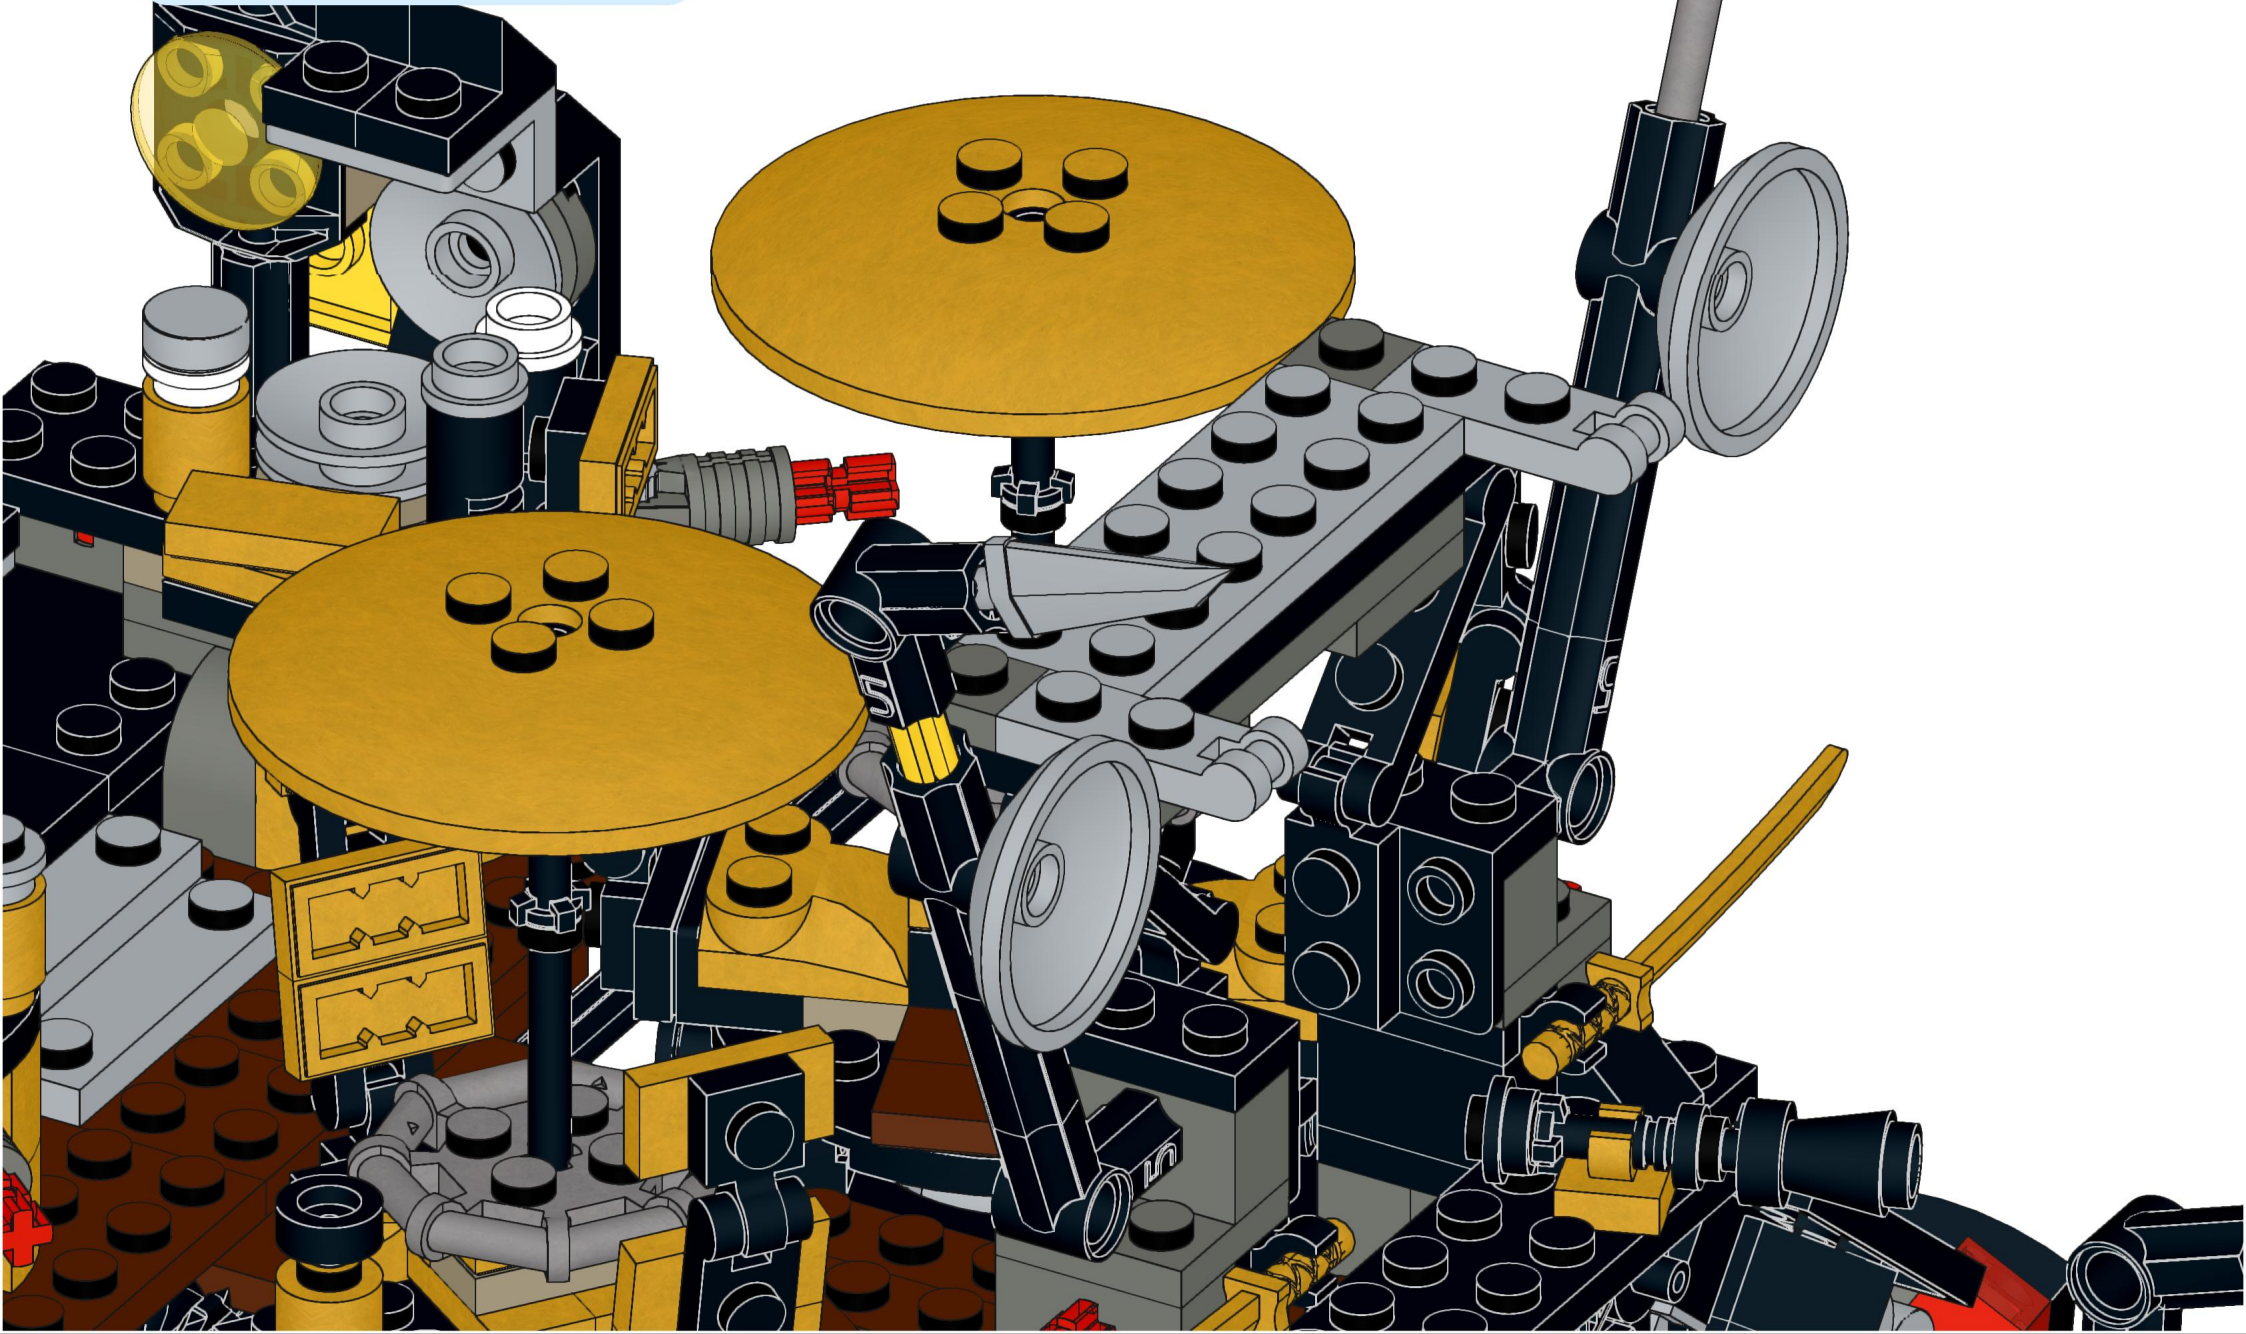

2x 2x 1x

This inset box shows the parts required for step 196: two black 1x1 Technic pins, two grey 1x3 Technic Technic pins, and one grey Technic arrowhead.