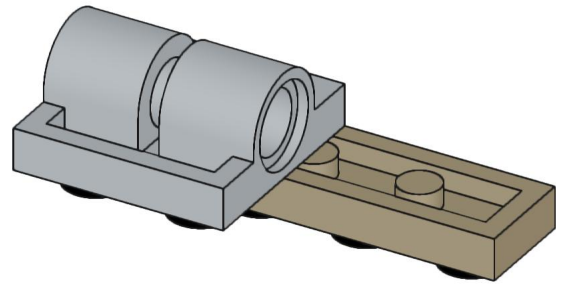

4x  4x 

3x      2x

2x  
2x  
1x  
1x

This block contains a parts list for step 30. It includes: 2x black pins, 2x grey 1x2 Technic axles, 1x red 1x4 Technic beam, and 1x black 1x4 Technic beam.

1x 2x 2x

This block contains three parts: a 1x4 grey plate with four studs, a 1x3 black Technic brick with three studs, and a 2x2 black Technic brick with four studs. Below each part is its quantity: '1x', '2x', and '2x' respectively.

2x

2x

2x

1x 3x

2x  1x 

This block contains a parts list for step 38. It features a small gear icon followed by the quantity '2x' and a long axle icon followed by the quantity '1x'. The entire list is enclosed in a light blue rectangular background.

2x  
1x  
1x

This block contains three items: two black pins, one red 1x3 Technic brick with two black pins inserted, and one black 1x3 Technic axle with two holes.

2x

8x

2x

1x

2x 2x 2x

2x      2x