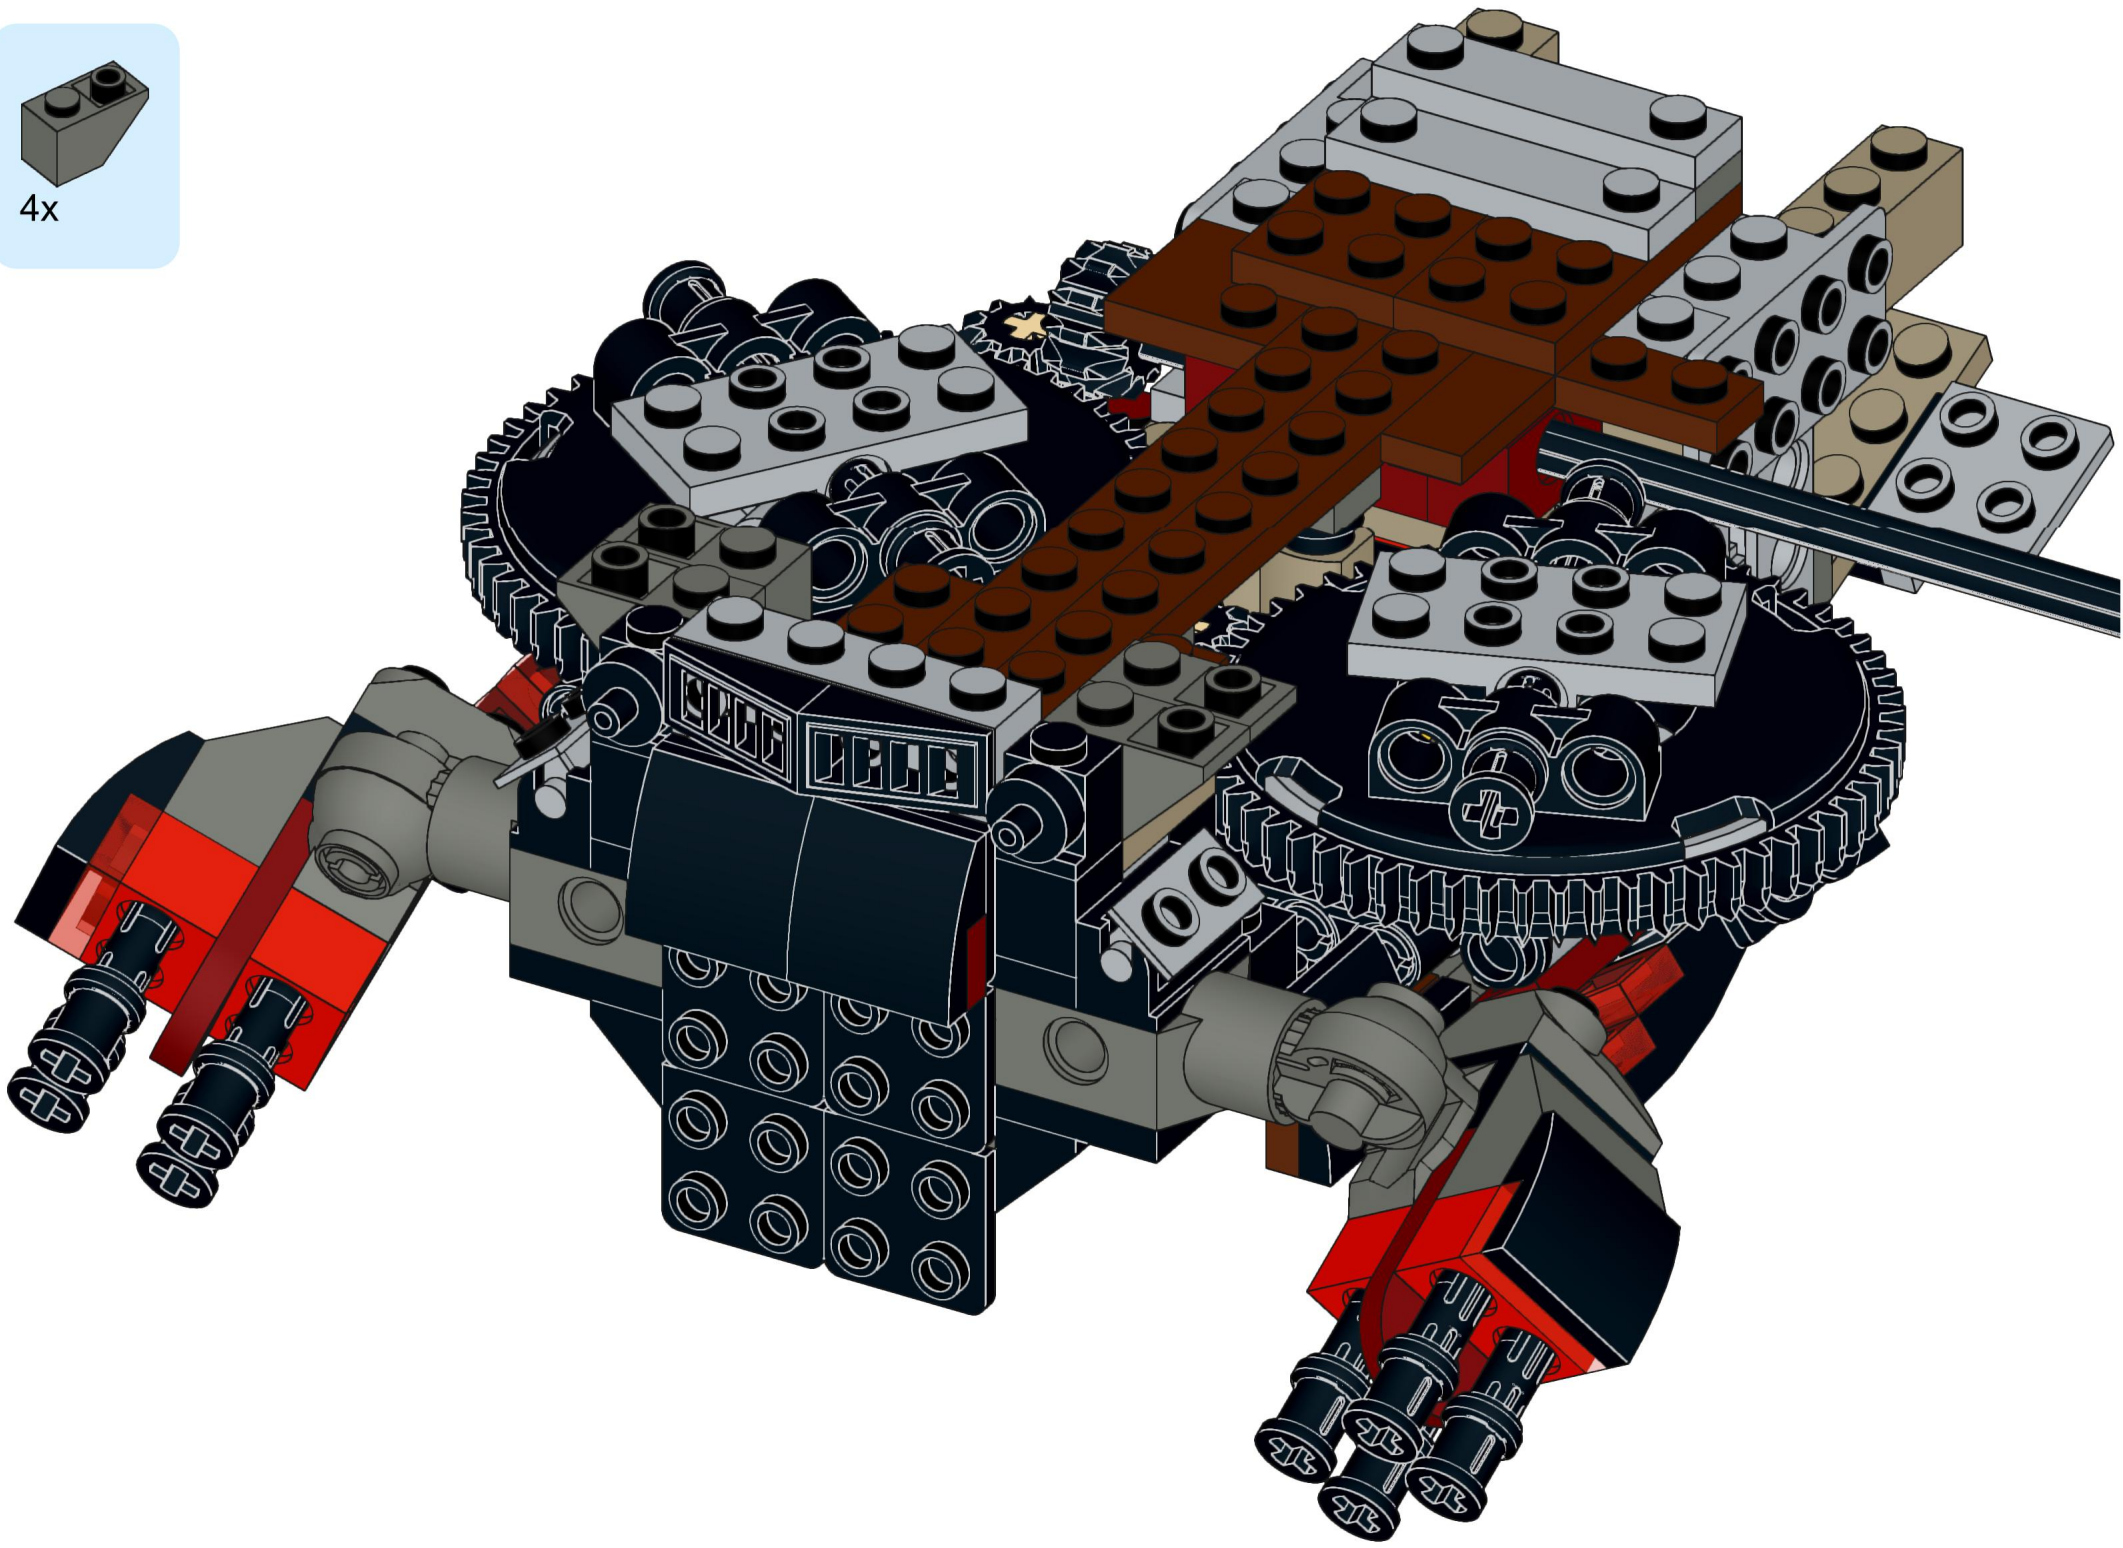

4x  4x 

3x      2x

2x  
2x  
1x  
1x

This block contains a parts list for step 30. It includes: 2x black pins, 2x grey 1x2 Technic axles, 1x red 1x4 Technic beam, and 1x black 1x4 Technic beam.

1x 2x 2x

This block contains three parts: a 1x4 grey plate with four studs, a 1x3 black Technic brick with three studs, and a 2x2 black Technic brick with four studs. Below each part is its quantity: '1x', '2x', and '2x' respectively.

2x

2x

2x

1x 3x

2x  1x 

This block contains a parts list for step 38. It features a small gear icon followed by the quantity '2x' and a long axle icon followed by the quantity '1x'. The entire list is enclosed in a light blue rectangular background.

2x  
1x  
1x

This block contains three items: two black pins, one red 1x3 Technic brick with two black pins inserted, and one black 1x3 Technic axle with two holes.

2x

8x

2x

1x

2x 2x 2x

2x      2x

2x [1x1 grey brick with hole]   2x [1x2 dark blue wedge]   2x [1x4 dark blue plate with 8 holes]

1x 1x

- 1x [Small black bush]
- 1x [Black bush with a small protrusion]
- 1x [Black bush with a wider top]
- 1x [Black axle pin with a cross-shaped end]