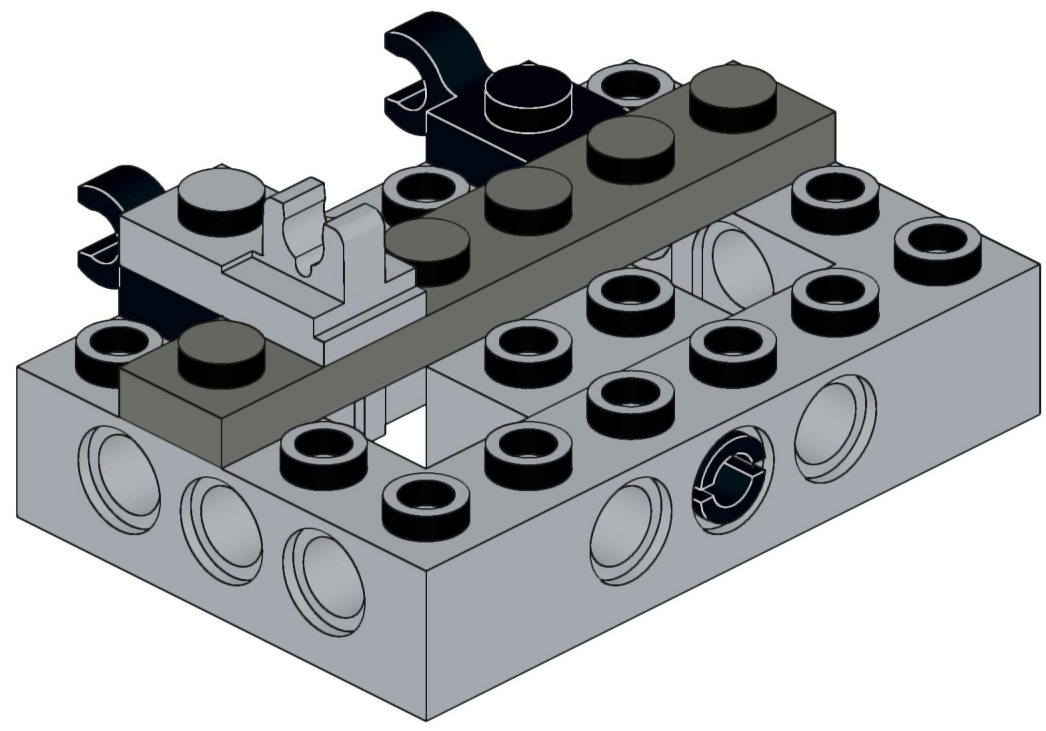

4x  4x 

3x      2x

2x  
2x  
1x  
1x

This block contains a parts list for step 30. It includes: 2x black pins, 2x grey 1x2 Technic axles, 1x red 1x4 Technic beam, and 1x black 1x4 Technic beam.

1x 2x 2x

This block contains three parts: a 1x4 grey plate with four studs, a 1x3 black Technic brick with three studs, and a 2x2 black Technic brick with four studs. Below each part is its quantity: '1x', '2x', and '2x' respectively.

2x

2x

2x

1x 3x

2x  1x 

This block contains a parts list for step 38. It features a small gear icon followed by the quantity '2x' and a long axle icon followed by the quantity '1x'. The entire list is enclosed in a light blue rectangular background.

2x  
1x  
1x

This block contains three items: two black pins, one red 1x3 Technic brick with two black pins inserted, and one black 1x3 Technic axle with two holes.

2x

8x

2x

1x

2x 2x 2x

2x      2x

1x 1x 1x 2x

This block contains a parts list for step 160. It features four items: a white axle pin (1x), a grey axle pin (1x), a grey Technic disc (1x), and two black Technic axles (2x). The items are arranged horizontally with their respective quantities below them.