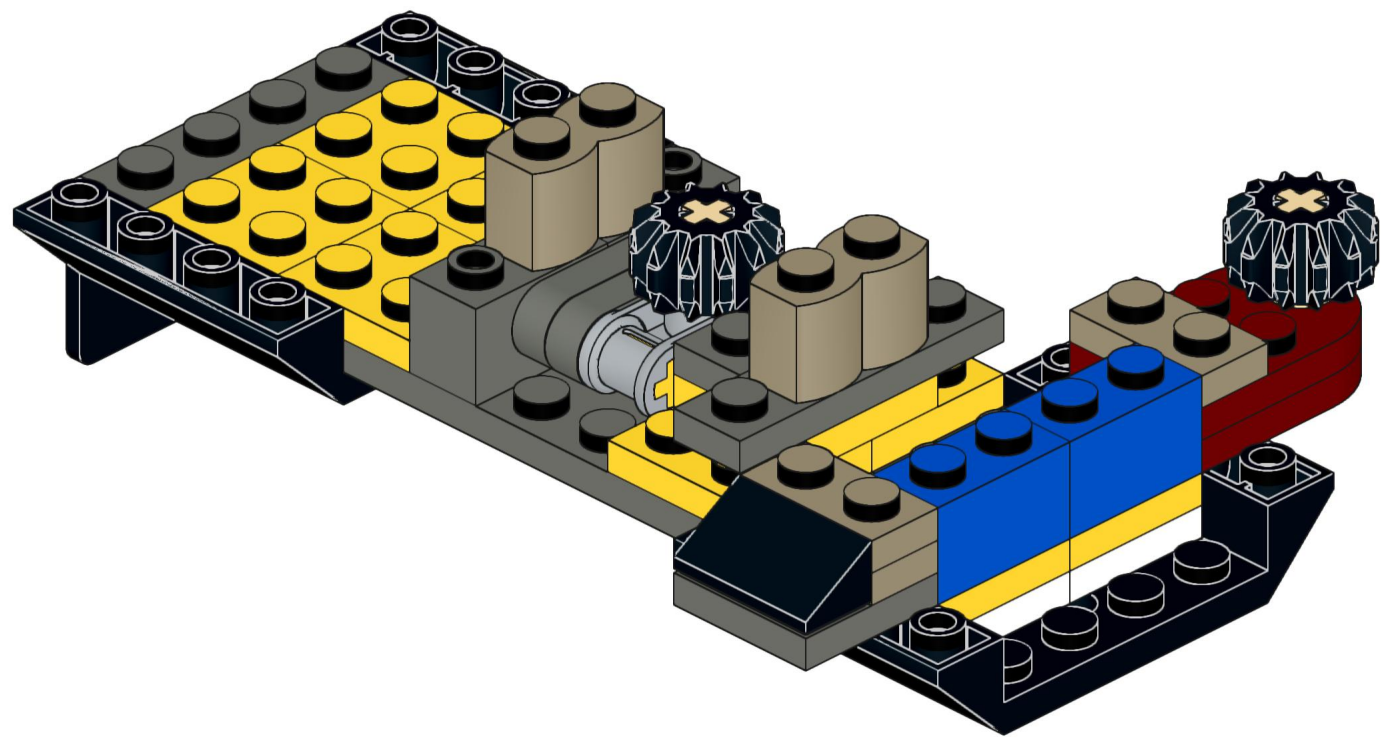

4x  4x 

3x      2x

2x  
2x  
1x  
1x

This block contains a parts list for step 30. It includes: 2x black pins, 2x grey 1x2 Technic axles, 1x red 1x4 Technic beam, and 1x black 1x4 Technic beam.

1x 2x 2x

This block contains three parts: a 1x4 grey plate with four studs, a 1x3 black Technic brick with three studs, and a 2x2 black Technic brick with four studs. Below each part is its quantity: '1x', '2x', and '2x' respectively.

2x

2x

2x

1x 3x

2x  1x 

This block contains a parts list for step 38. It features a small gear icon followed by the quantity '2x' and a long axle icon followed by the quantity '1x'. The entire list is enclosed in a light blue rectangular background.

2x  
1x  
1x

This block contains three items: two black pins, one red 1x3 Technic brick with two black pins inserted, and one black 1x3 Technic axle with two holes.

2x

8x

2x

1x

2x 2x 2x

2x      2x