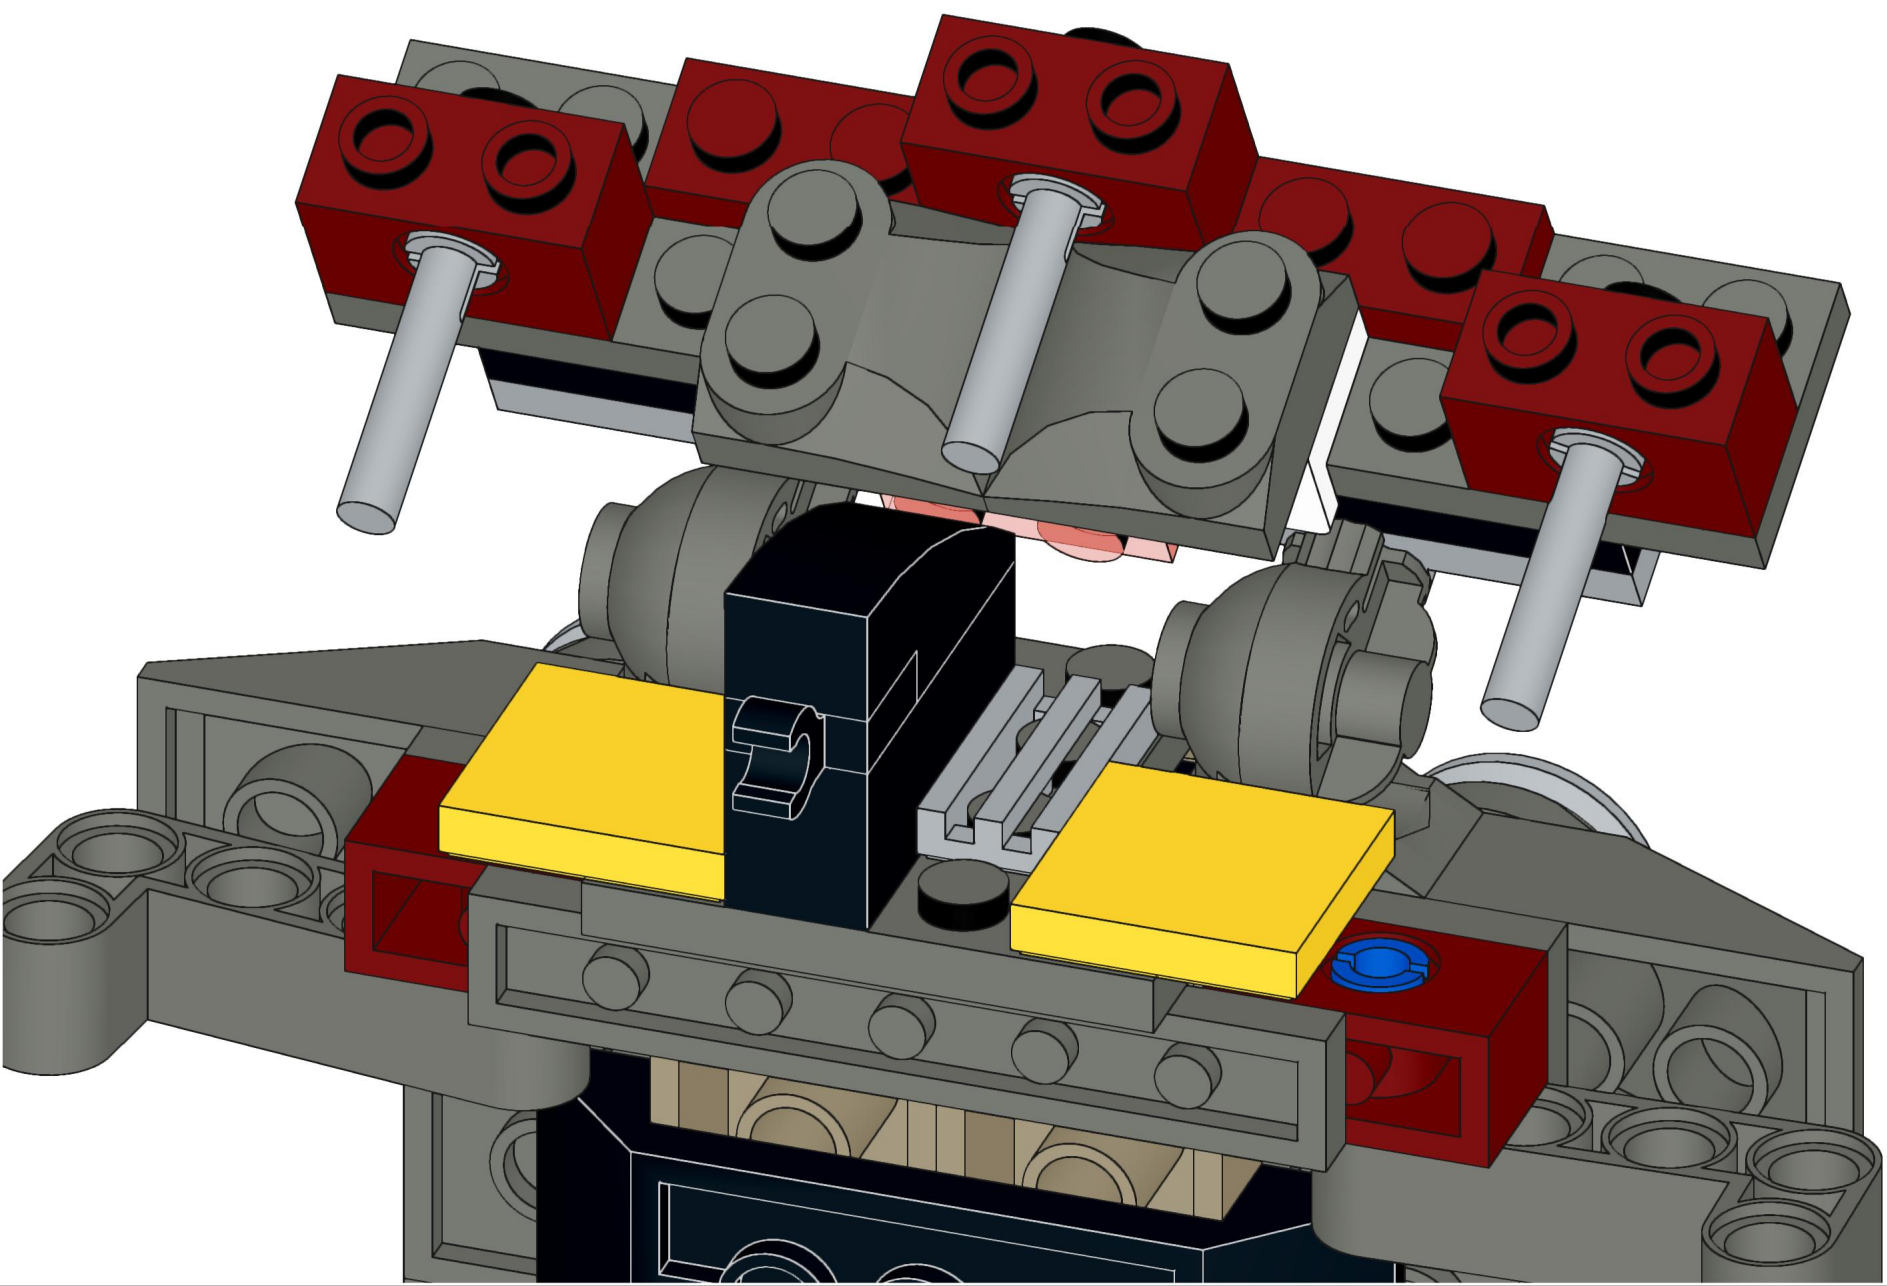

3x 2x 3x

This inset box shows the parts required for step 224: three red 1x2 Technic bricks, two grey 1x2 Technic Technic connectors, and three grey Technic pins. The quantities are indicated as 3x, 2x, and 3x respectively.