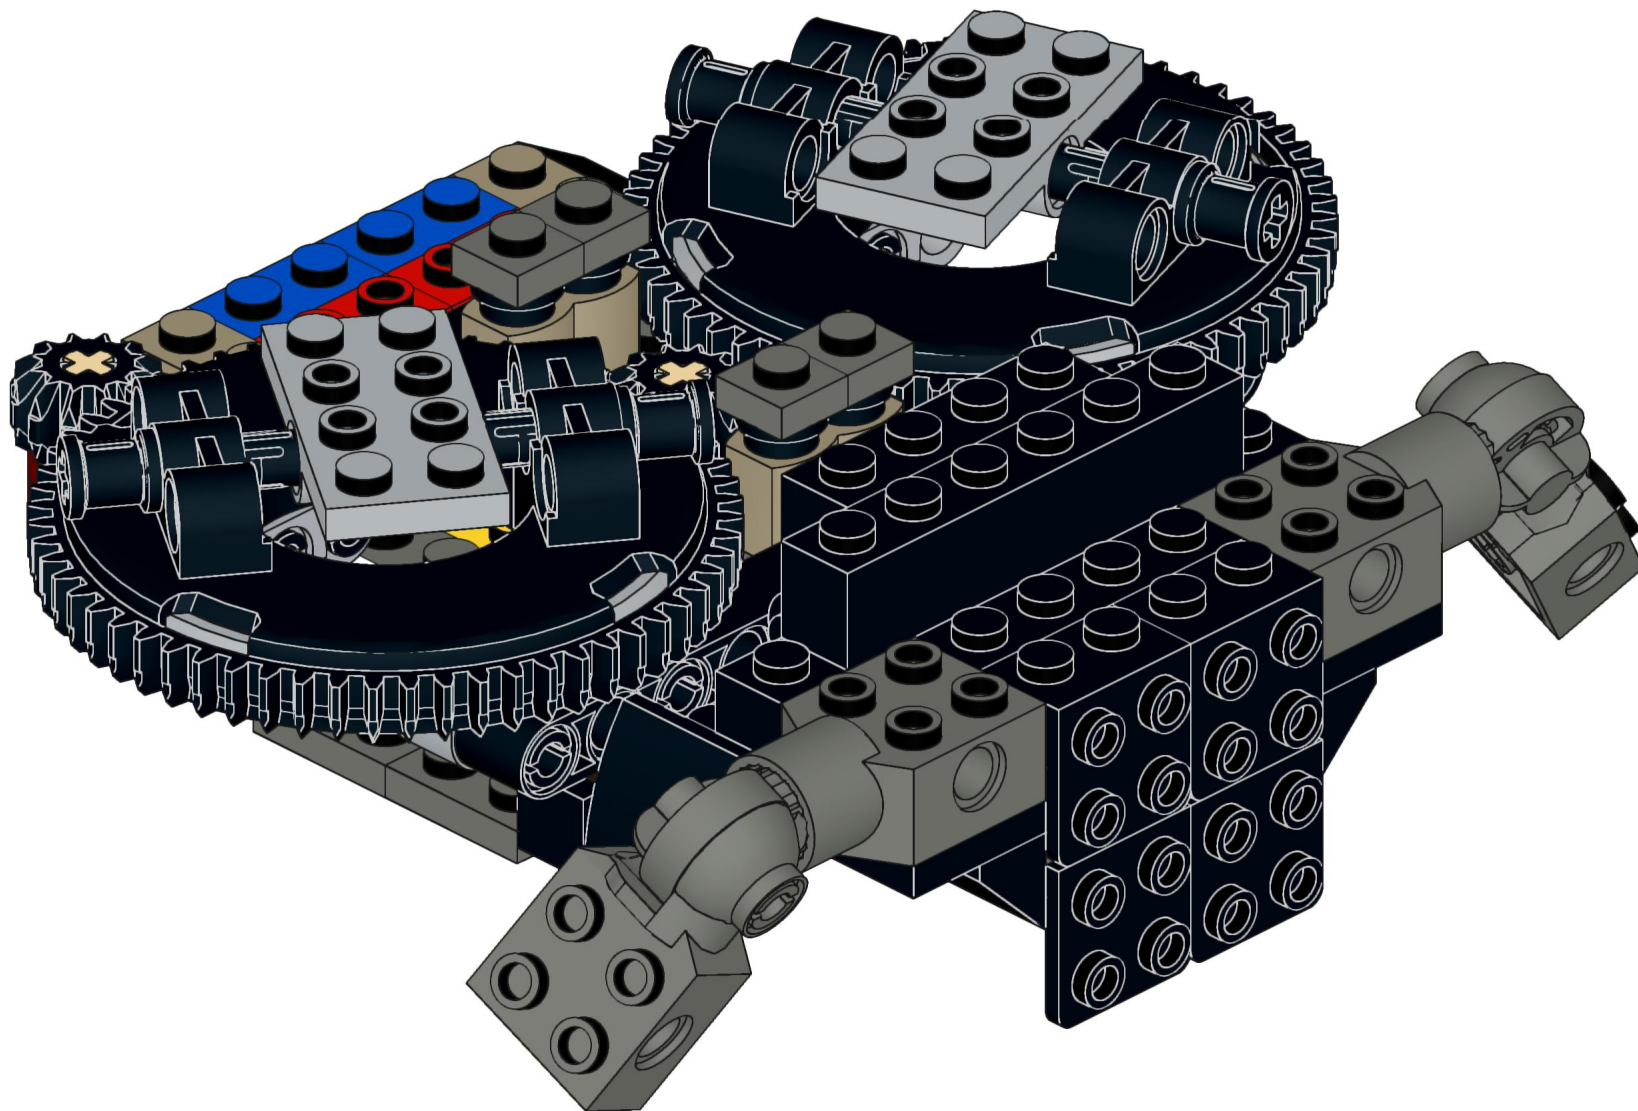

4x  4x 

3x      2x

2x  
2x  
1x  
1x

This block contains a parts list for step 30. It includes: 2x black pins, 2x grey 1x2 Technic axles, 1x red 1x4 Technic beam, and 1x black 1x4 Technic beam.

1x 2x 2x

This block contains three parts: a 1x4 grey plate with four studs, a 1x3 black Technic brick with three studs, and a 2x2 black Technic brick with four studs. Below each part is its quantity: '1x', '2x', and '2x' respectively.

2x

2x

2x

1x 3x

2x  1x 

This block contains a parts list for step 38. It features a small gear icon followed by the quantity '2x' and a long axle icon followed by the quantity '1x'. The entire list is enclosed in a light blue rectangular background.

2x  
1x  
1x

This block contains three items: two black pins, one red 1x3 Technic brick with two black pins inserted, and one black 1x3 Technic axle with two holes.

2x

8x

2x

1x

2x 2x 2x

2x      2x