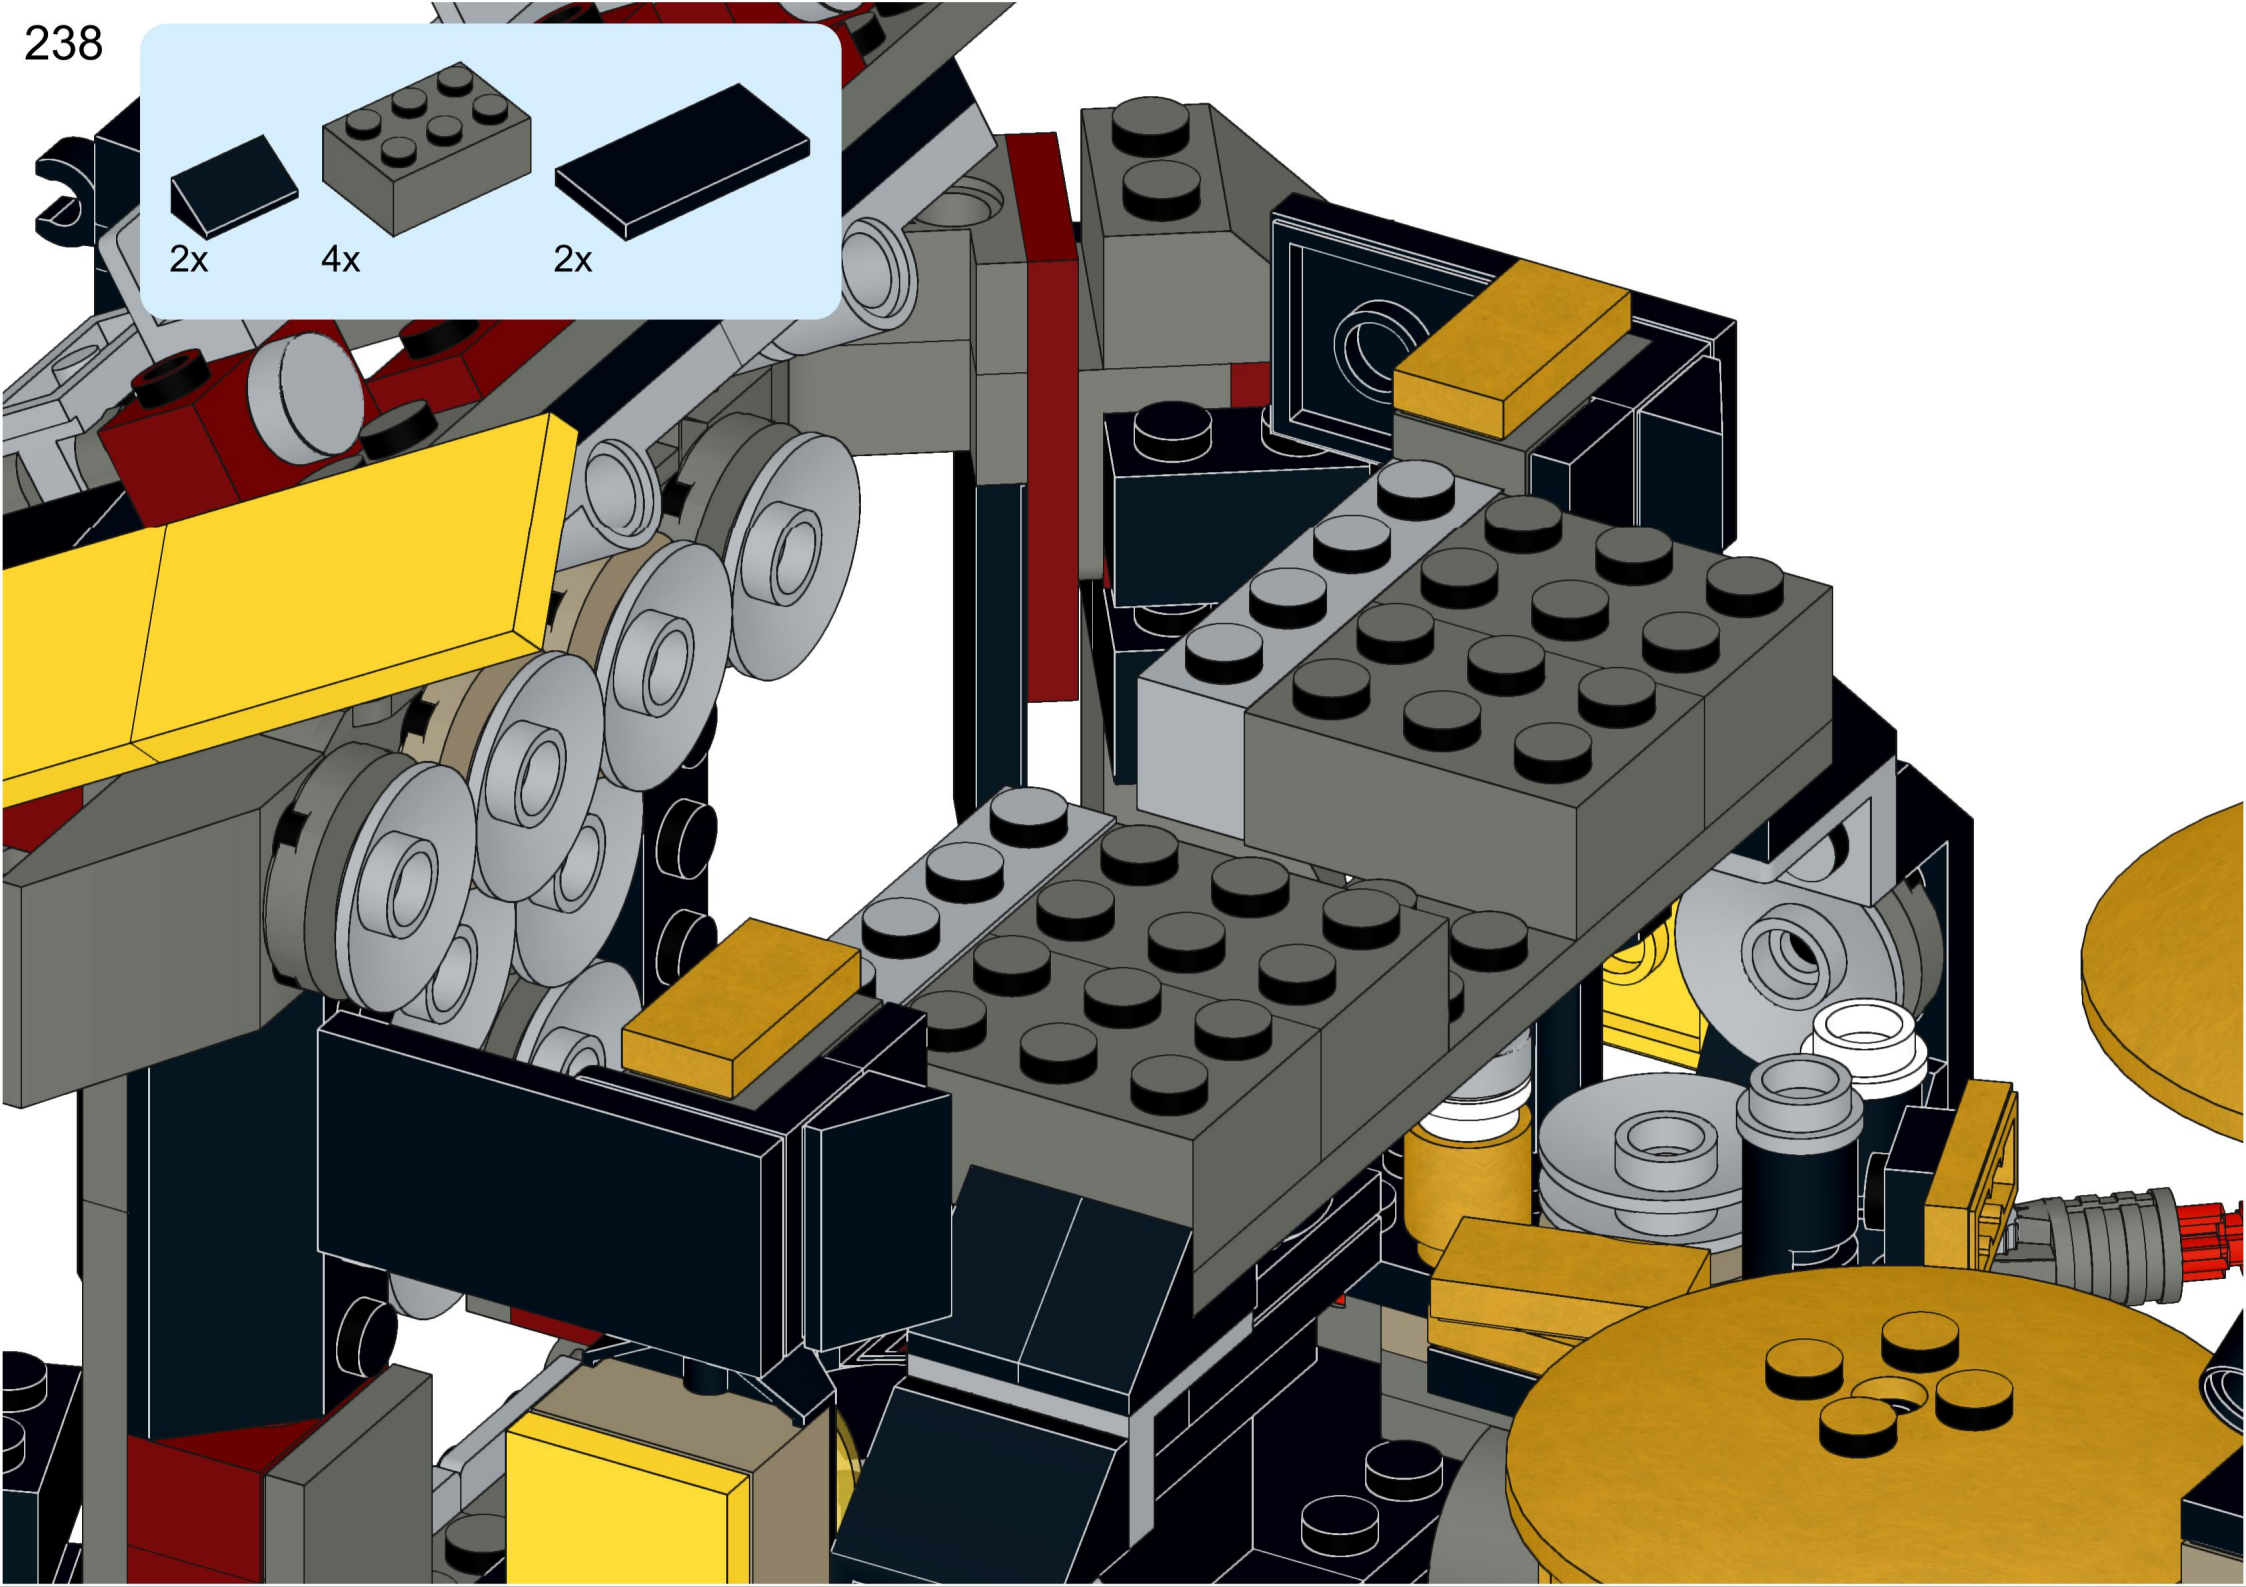

2x
4x
2x

This inset box lists the parts required for step 238: two black 1x2 Technic plates, four grey 1x4 Technic bricks with four holes, and two black 1x4 Technic plates.