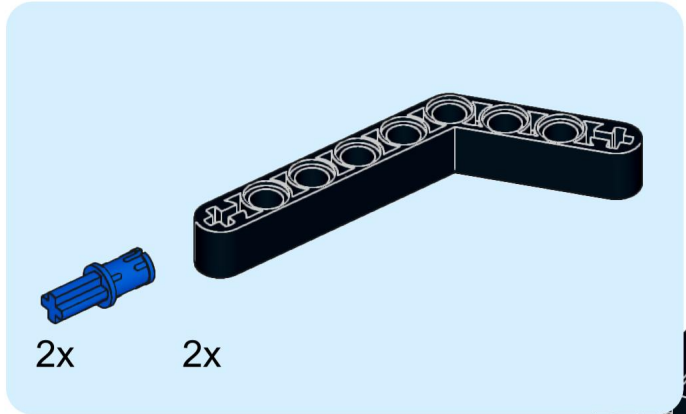

2x

2x

2x

1x 3x

2x  1x 

This block contains a parts list for step 38. It features a small gear icon followed by the quantity '2x' and a long axle icon followed by the quantity '1x'. The entire list is enclosed in a light blue rectangular background.

8x 8x

2x

1x      2x      2x

1x 1x

146

2x [1x 1-hole black Technic brick] 1x [1x black Technic wedge with 1 hole] 1x [1x black Technic wedge with 1 hole]

2x  2x  2x 

1x      2x      1x

1x 1x 1x 2x

This block contains a parts list for step 160. It features four items: a white axle pin (1x), a grey axle pin (1x), a grey Technic disc (1x), and two black Technic axles (2x). The items are arranged horizontally with their respective quantities below them.