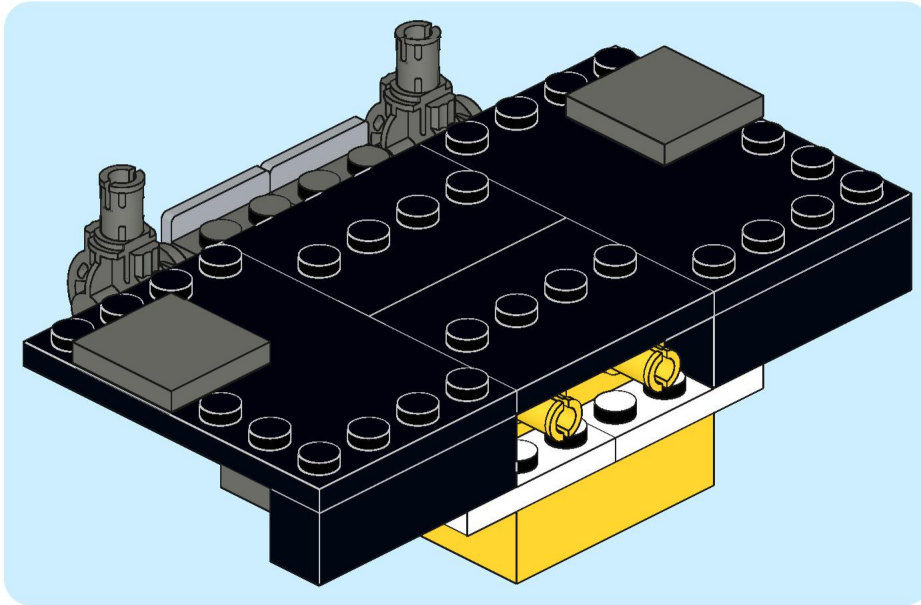

4x  4x 

3x      2x

2x  
2x  
1x  
1x

This block contains a parts list for step 30. It includes: 2x black pins, 2x grey 1x2 Technic axles, 1x red 1x4 Technic beam, and 1x black 1x4 Technic beam.

1x 2x 2x

This block contains three parts: a 1x4 grey plate with four studs, a 1x3 black Technic brick with three studs, and a 2x2 black Technic brick with four studs. Below each part is its quantity: '1x', '2x', and '2x' respectively.

2x

2x

2x

1x 3x

2x  1x 

This block contains a parts list for step 38. It features a small gear icon followed by the quantity '2x' and a long axle icon followed by the quantity '1x'. The entire list is enclosed in a light blue rectangular background.

2x  
1x  
1x

This block contains three items: two black pins, one red 1x3 Technic brick with two black pins inserted, and one black 1x3 Technic axle with two holes.

2x

8x

2x

1x

2x 2x 2x

2x      2x

2x [1x1 grey brick with hole]   2x [1x2 dark blue wedge]   2x [1x4 dark blue plate with 8 holes]

1x 1x

- 1x [Small black bush]
- 1x [Black bush with a small protrusion]
- 1x [Black bush with a wider top]
- 1x [Black axle pin with a cross-shaped end]