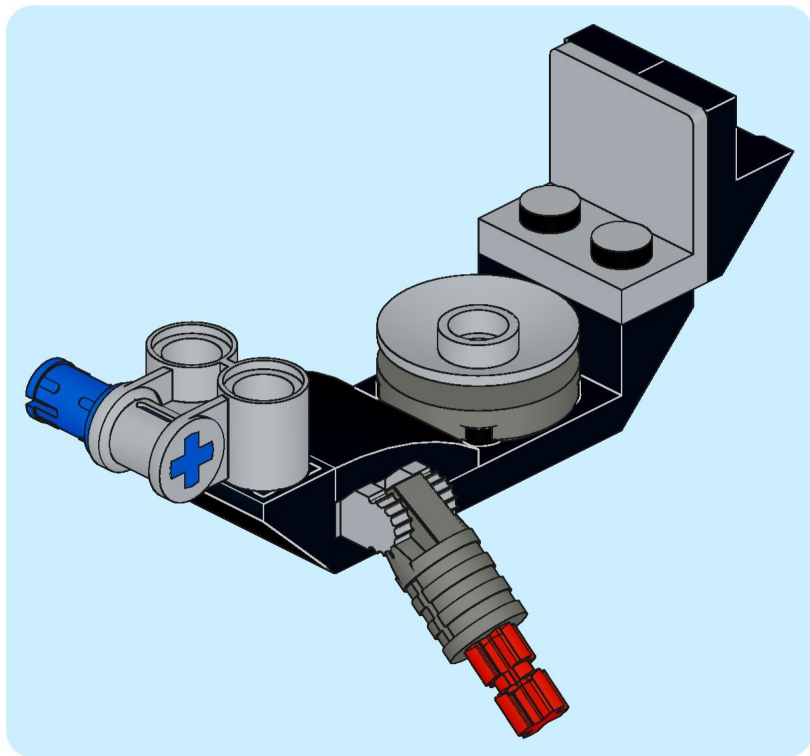

1x 1x 1x 2x

This block contains a parts list for step 160. It features four items: a white axle pin (1x), a grey axle pin (1x), a grey Technic disc (1x), and two black Technic axles (2x). The items are arranged horizontally with their respective quantities below them.

- 1x [Grey Technic Pin]
- 1x [White Technic Pin]
- 1x [Grey Technic Pin]
- 1x [Yellow Technic Beam]
- 1x [Grey Technic Plate]

1x

1x

164

165

166

- 1x 
- 1x 
- 2x 
- 1x 

2x