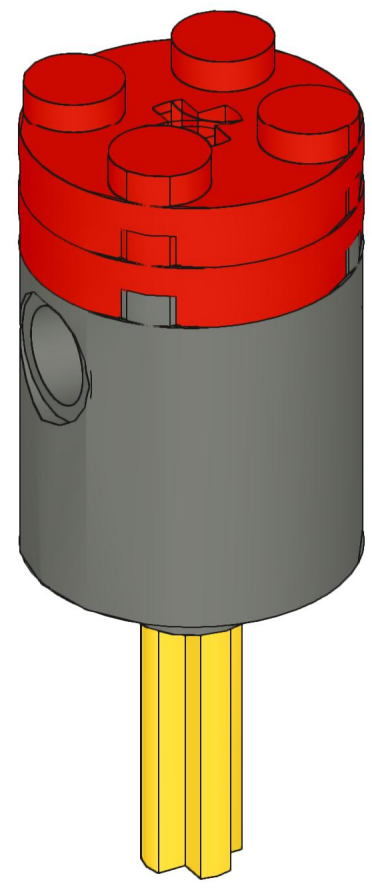

4x  4x 

3x      2x

2x  
2x  
1x  
1x

This block contains a parts list for step 30. It includes: 2x black pins, 2x grey 1x2 Technic axles, 1x red 1x4 Technic beam, and 1x black 1x4 Technic beam.

1x 2x 2x

This block contains three parts: a 1x4 grey plate with four studs, a 1x3 black Technic brick with three studs, and a 2x2 black Technic brick with four studs. Below each part is its quantity: '1x', '2x', and '2x' respectively.

2x

2x

2x

1x 3x

2x  1x 

This block contains a parts list for step 38. It features a small gear icon followed by the quantity '2x' and a long axle icon followed by the quantity '1x'. The entire list is enclosed in a light blue rectangular background.

1x 1x 1x 2x

This block contains a parts list for step 160. It features four items: a white axle pin (1x), a grey axle pin (1x), a grey Technic disc (1x), and two black Technic axles (2x). The items are arranged horizontally with their respective quantities below them.

276

1x

1x

277

1x

2x

280

281