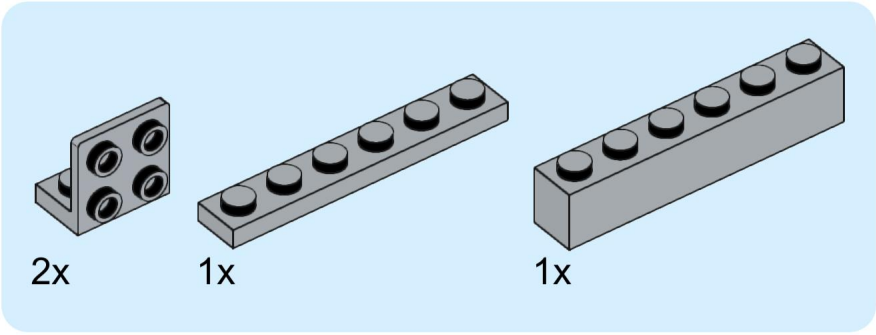

4x  4x 

3x      2x

2x  
2x  
1x  
1x

This block contains a parts list for step 30. It includes: 2x black pins, 2x grey 1x2 Technic axles, 1x red 1x4 Technic beam, and 1x black 1x4 Technic beam.

1x 2x 2x

This block contains three parts: a 1x4 grey plate with four studs, a 1x3 black Technic brick with three studs, and a 2x2 black Technic brick with four studs. Below each part is its quantity: '1x', '2x', and '2x' respectively.

2x

2x

2x

1x 3x

2x  1x 

This block contains a parts list for step 38. It features a small gear icon followed by the quantity '2x' and a long axle icon followed by the quantity '1x'. The entire list is enclosed in a light blue rectangular background.

2x  
1x  
1x

This block contains three items: two black pins, one red 1x3 Technic brick with two black pins inserted, and one black 1x3 Technic axle with two holes.

2x

8x

2x

1x

2x 2x 2x

2x      2x