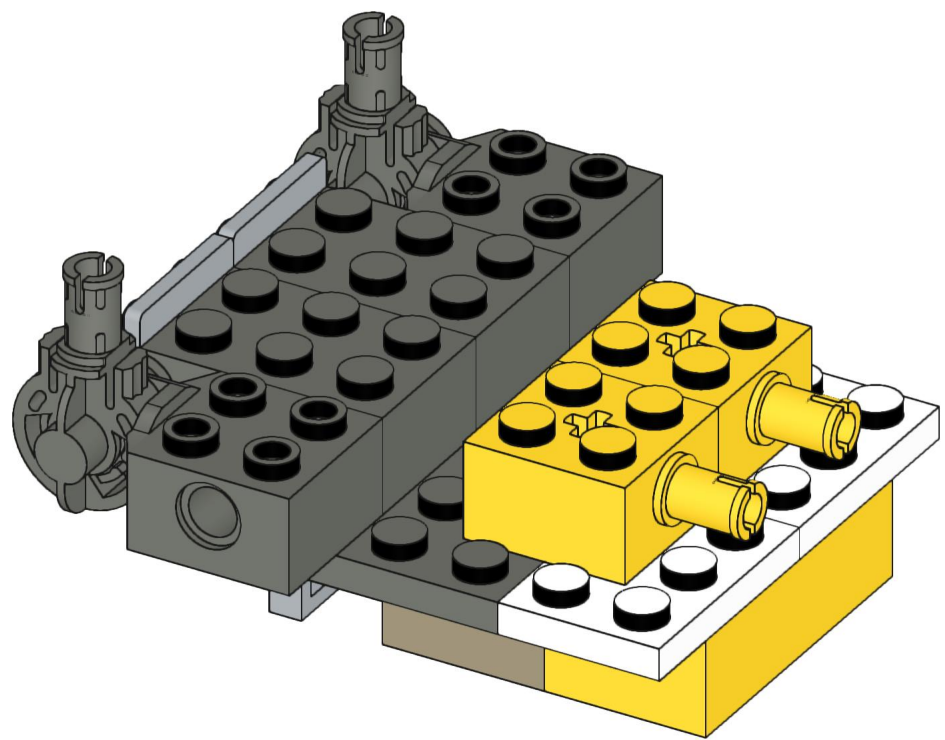

4x  4x 

3x      2x

2x  
2x  
1x  
1x

This block contains a parts list for step 30. It includes: 2x black pins, 2x grey 1x2 Technic axles, 1x red 1x4 Technic beam, and 1x black 1x4 Technic beam.

1x 2x 2x

This block contains three parts: a 1x4 grey plate with four studs, a 1x3 black Technic brick with three studs, and a 2x2 black Technic brick with four studs. Below each part is its quantity: '1x', '2x', and '2x' respectively.

2x

2x

2x

1x 3x

2x  1x 

This block contains a parts list for step 38. It features a small gear icon followed by the quantity '2x' and a long axle icon followed by the quantity '1x'. The entire list is enclosed in a light blue rectangular background.

2x  
1x  
1x

This block contains three items: two black pins, one red 1x3 Technic brick with two black pins inserted, and one black 1x3 Technic axle with two holes.

2x

8x

2x

1x

2x 2x 2x

2x      2x

2x [1x1 grey brick with hole]   2x [1x2 dark blue wedge]   2x [1x4 dark blue plate with 8 holes]

1x 1x

- 1x [Small black bush]
- 1x [Black bush with a small protrusion]
- 1x [Black bush with a wider top]
- 1x [Black axle pin with a cross-shaped end]