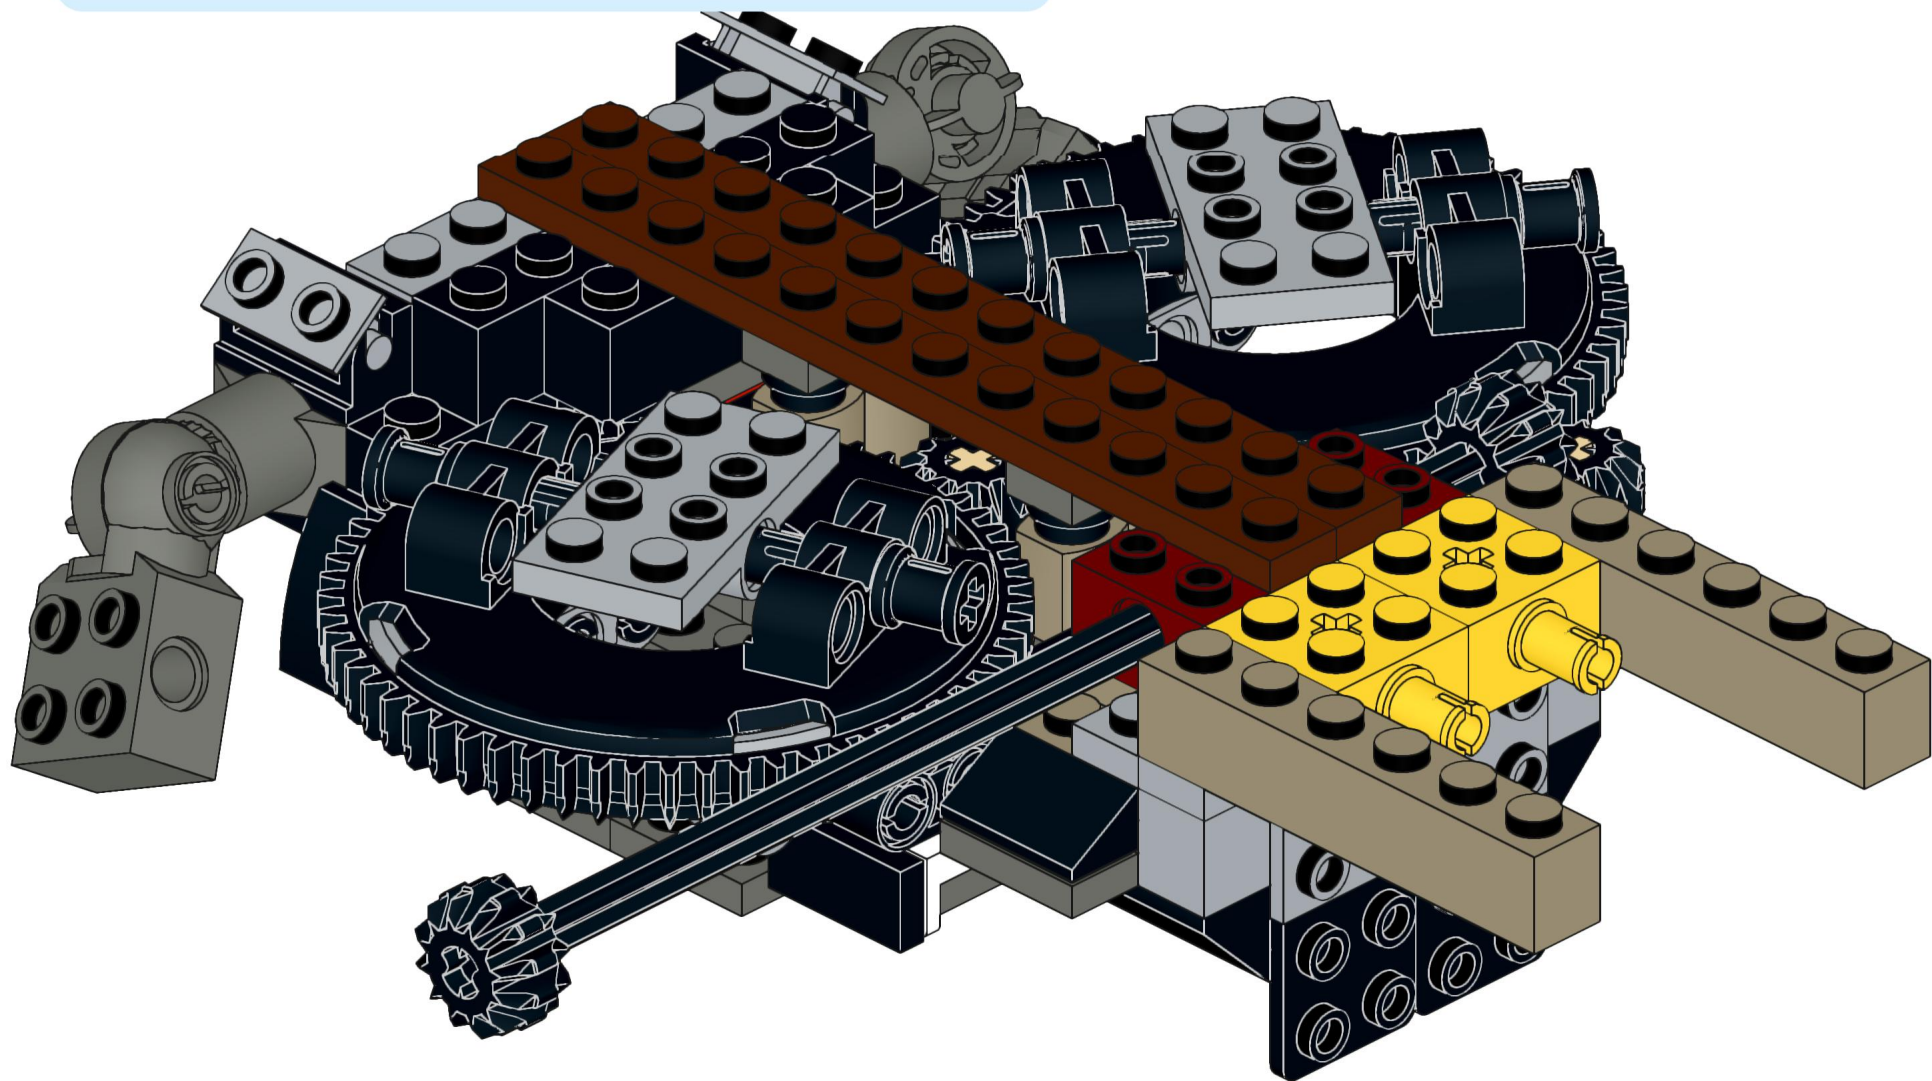

4x  4x 

3x      2x

2x  
2x  
1x  
1x

This block contains a parts list for step 30. It includes: 2x black pins, 2x grey 1x2 Technic axles, 1x red 1x4 Technic beam, and 1x black 1x4 Technic beam.

1x 2x 2x

This block contains three parts: a 1x4 grey plate with four studs, a 1x3 black Technic brick with three studs, and a 2x2 black Technic brick with four studs. Below each part is its quantity: '1x', '2x', and '2x' respectively.

2x

2x

2x

1x 3x

2x  1x 

This block contains a parts list for step 38. It features a small gear icon followed by the quantity '2x' and a long axle icon followed by the quantity '1x'. The entire list is enclosed in a light blue rectangular background.

2x  
1x  
1x

This block contains three items: two black pins, one red 1x3 Technic brick with two black pins inserted, and one black 1x3 Technic axle with two holes.

2x

8x

2x

1x

2x 2x 2x

2x      2x