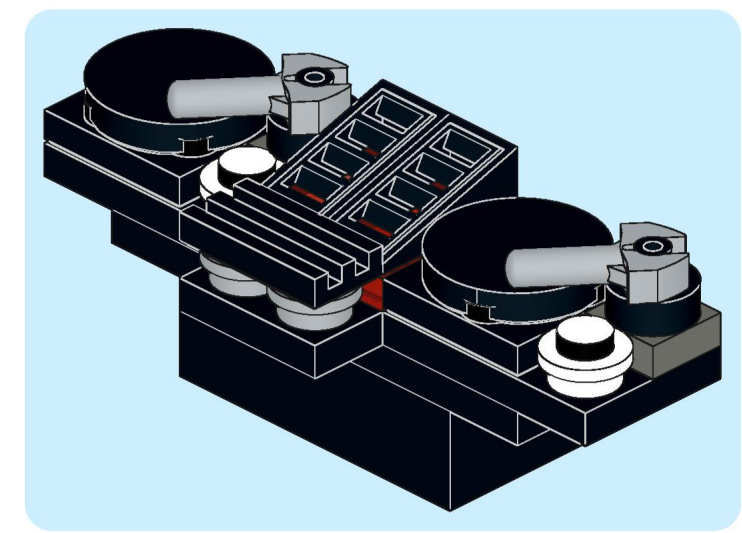

1x 1x 1x

This inset box lists the parts required for step 199. It contains three items: a brown 1x2 brick, a red 1x4 brick, and a red 1x6 brick. Each item is accompanied by the quantity '1x'.

3x 2x 3x

This inset box shows the parts required for step 224: three red 1x2 Technic bricks, two grey 1x2 Technic Technic connectors, and three grey Technic pins. The quantities are indicated as 3x, 2x, and 3x respectively.