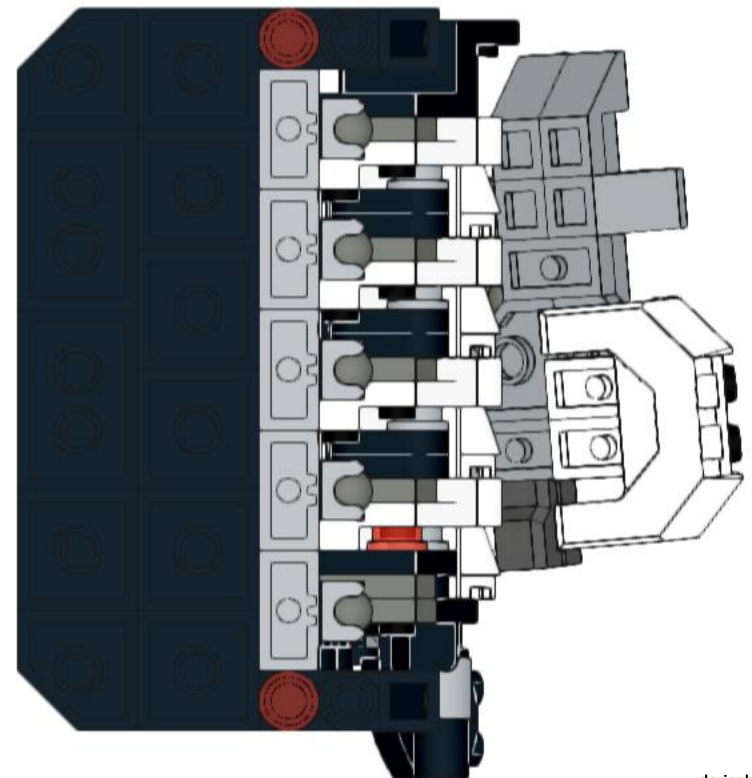

(tiles can be arranged in different positions)

36

37

41

42

43

44

3x
85861
Black