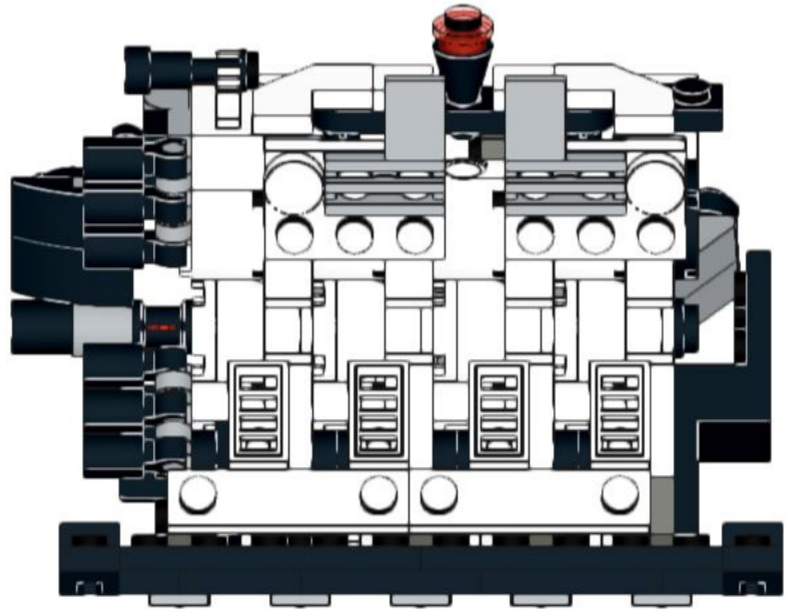

(tiles can be arranged in different positions)

36

37

41

42

43

44

3x
85861
Black