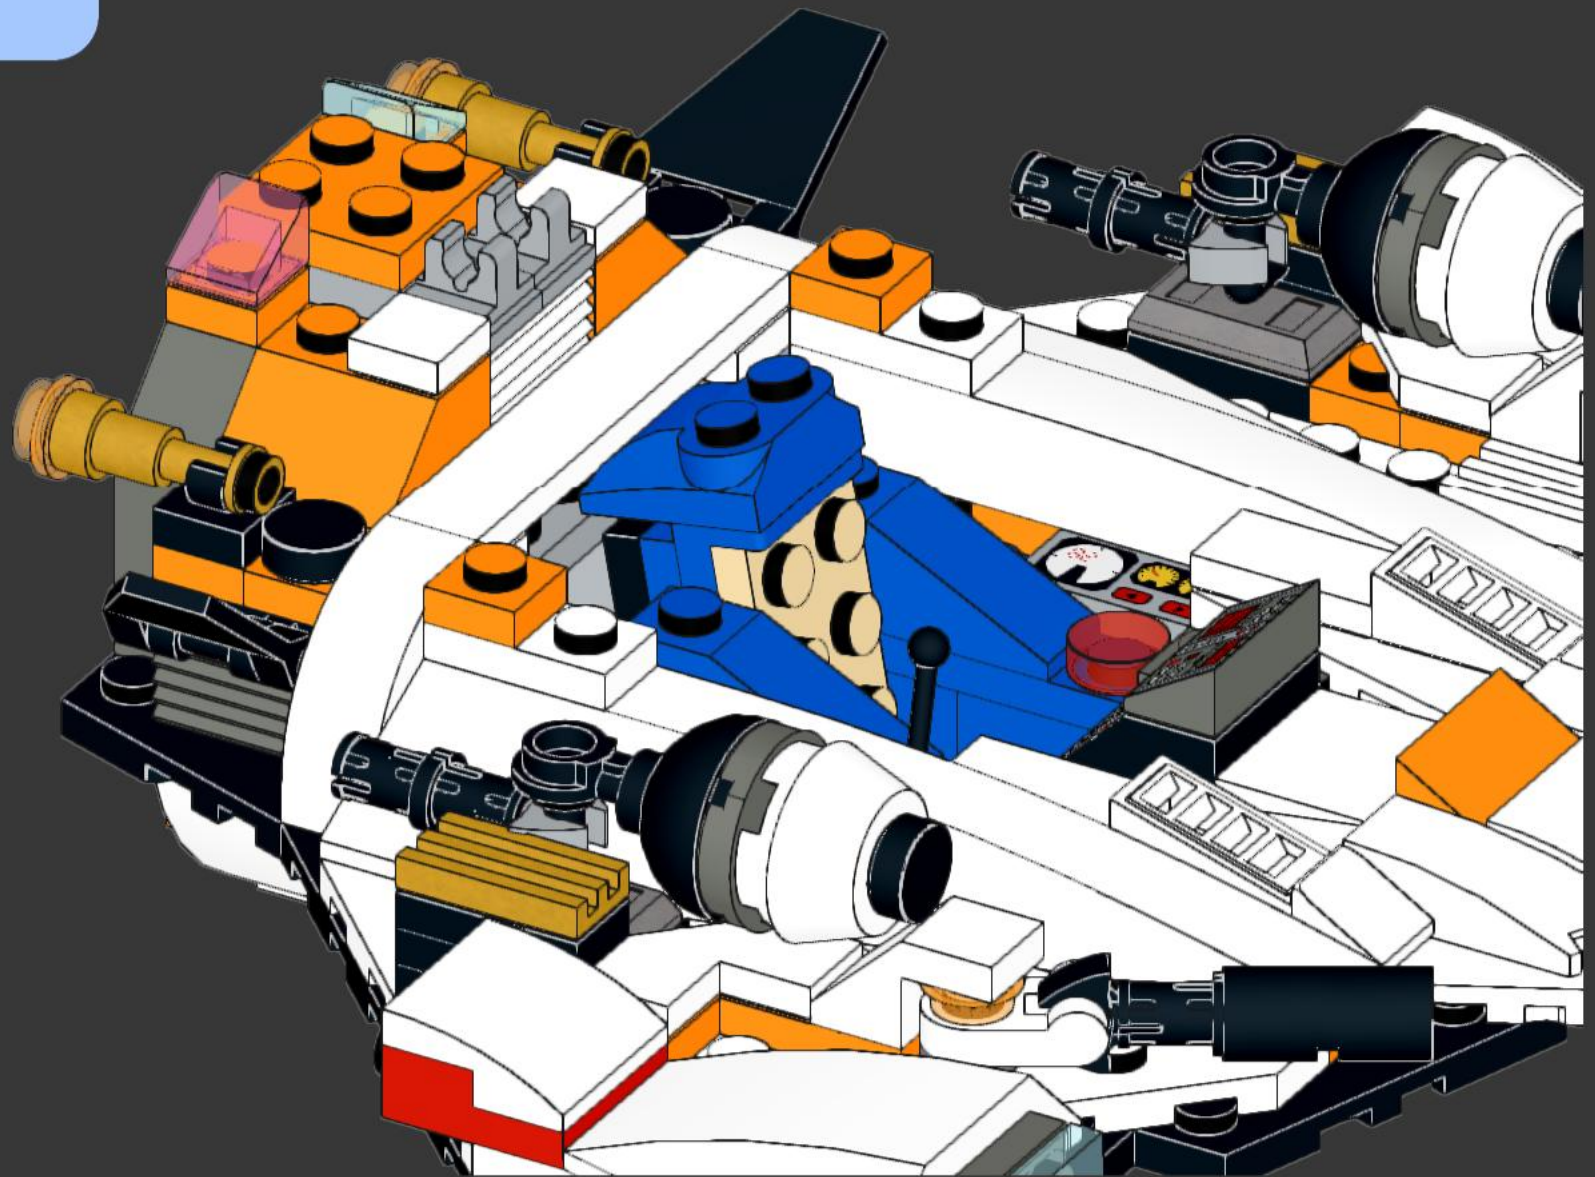

1x 1x

2x 2x 1x

A parts list box with a light blue background. It contains three items: an orange 1x1 Technic brick with a hole, a white 1x2 Technic brick with two holes, and an orange 1x5 Technic brick with five holes. Below each item is its quantity: '2x', '2x', and '1x' respectively.