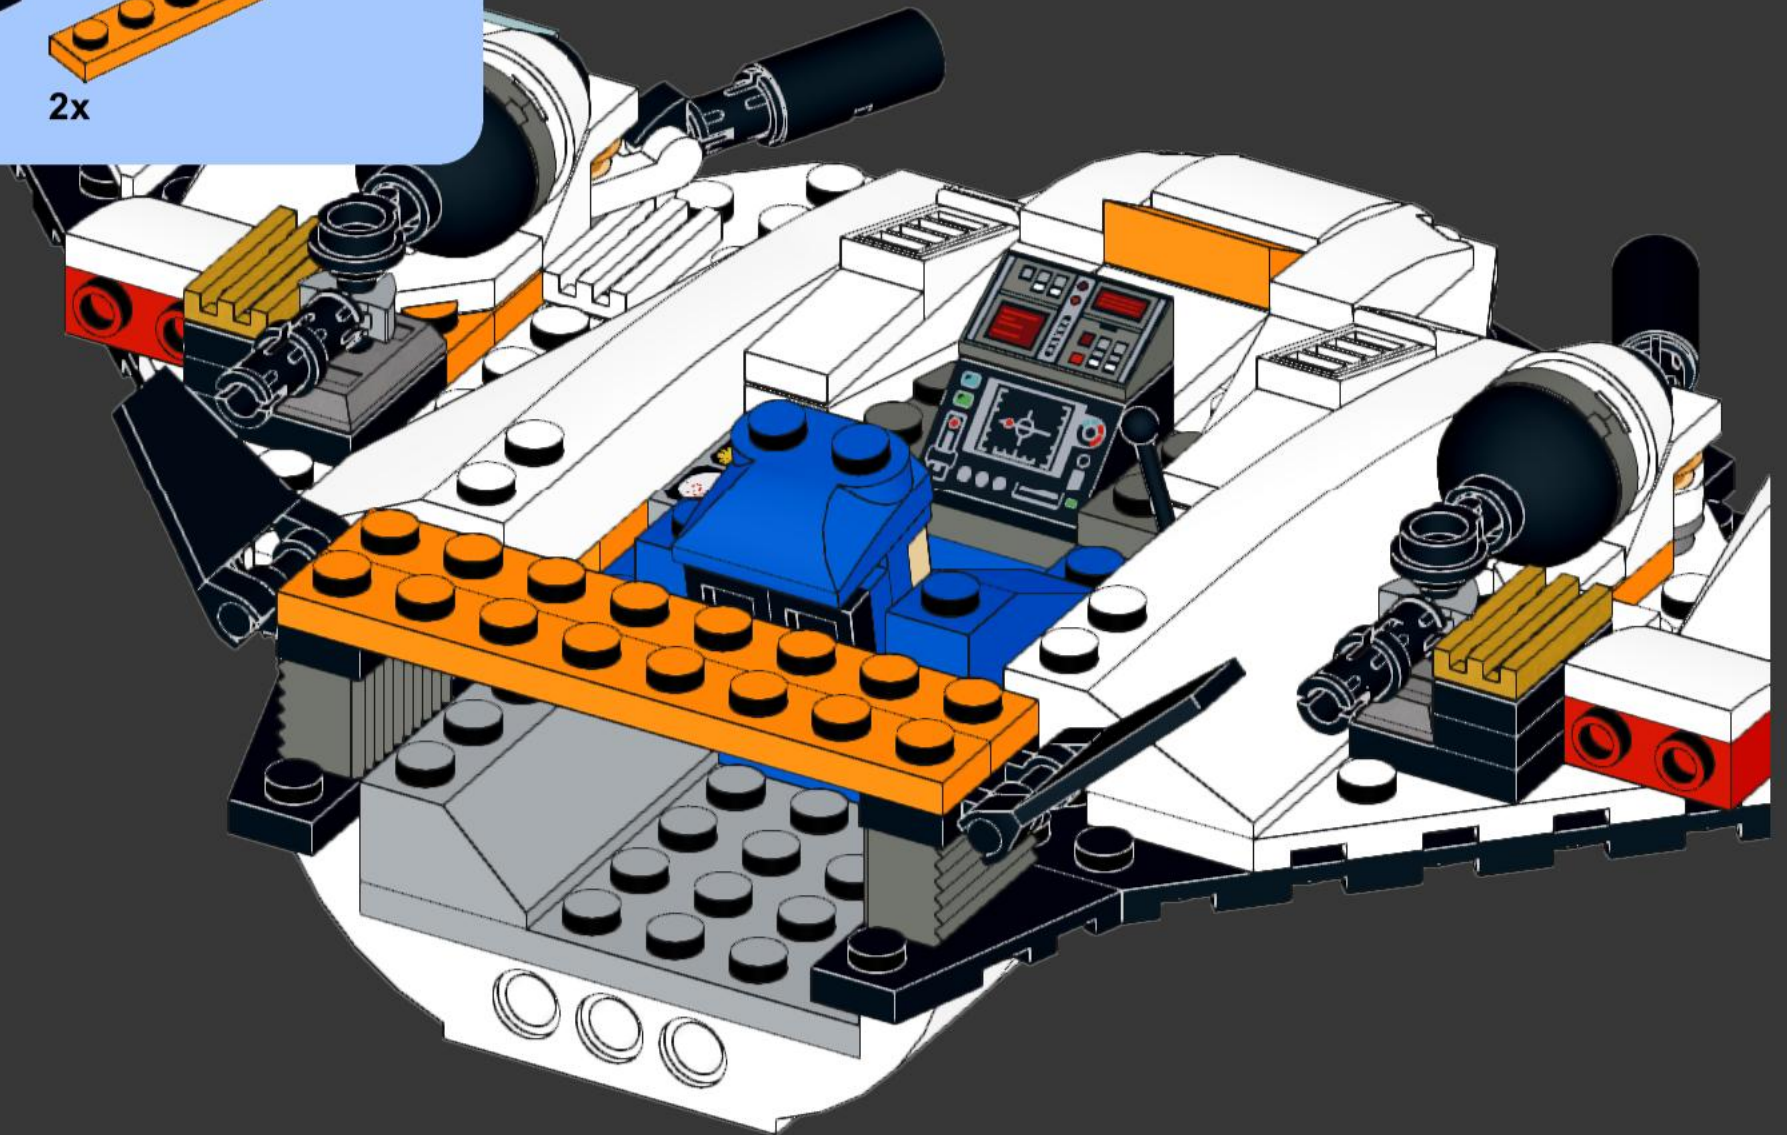

31

32

2x

34

35

36

2x  2x 

This inset box shows the parts required for step 39: two black Technic pins and two orange Technic 1x11 beams. The pins are shown in a vertical orientation, and the beams are shown horizontally.