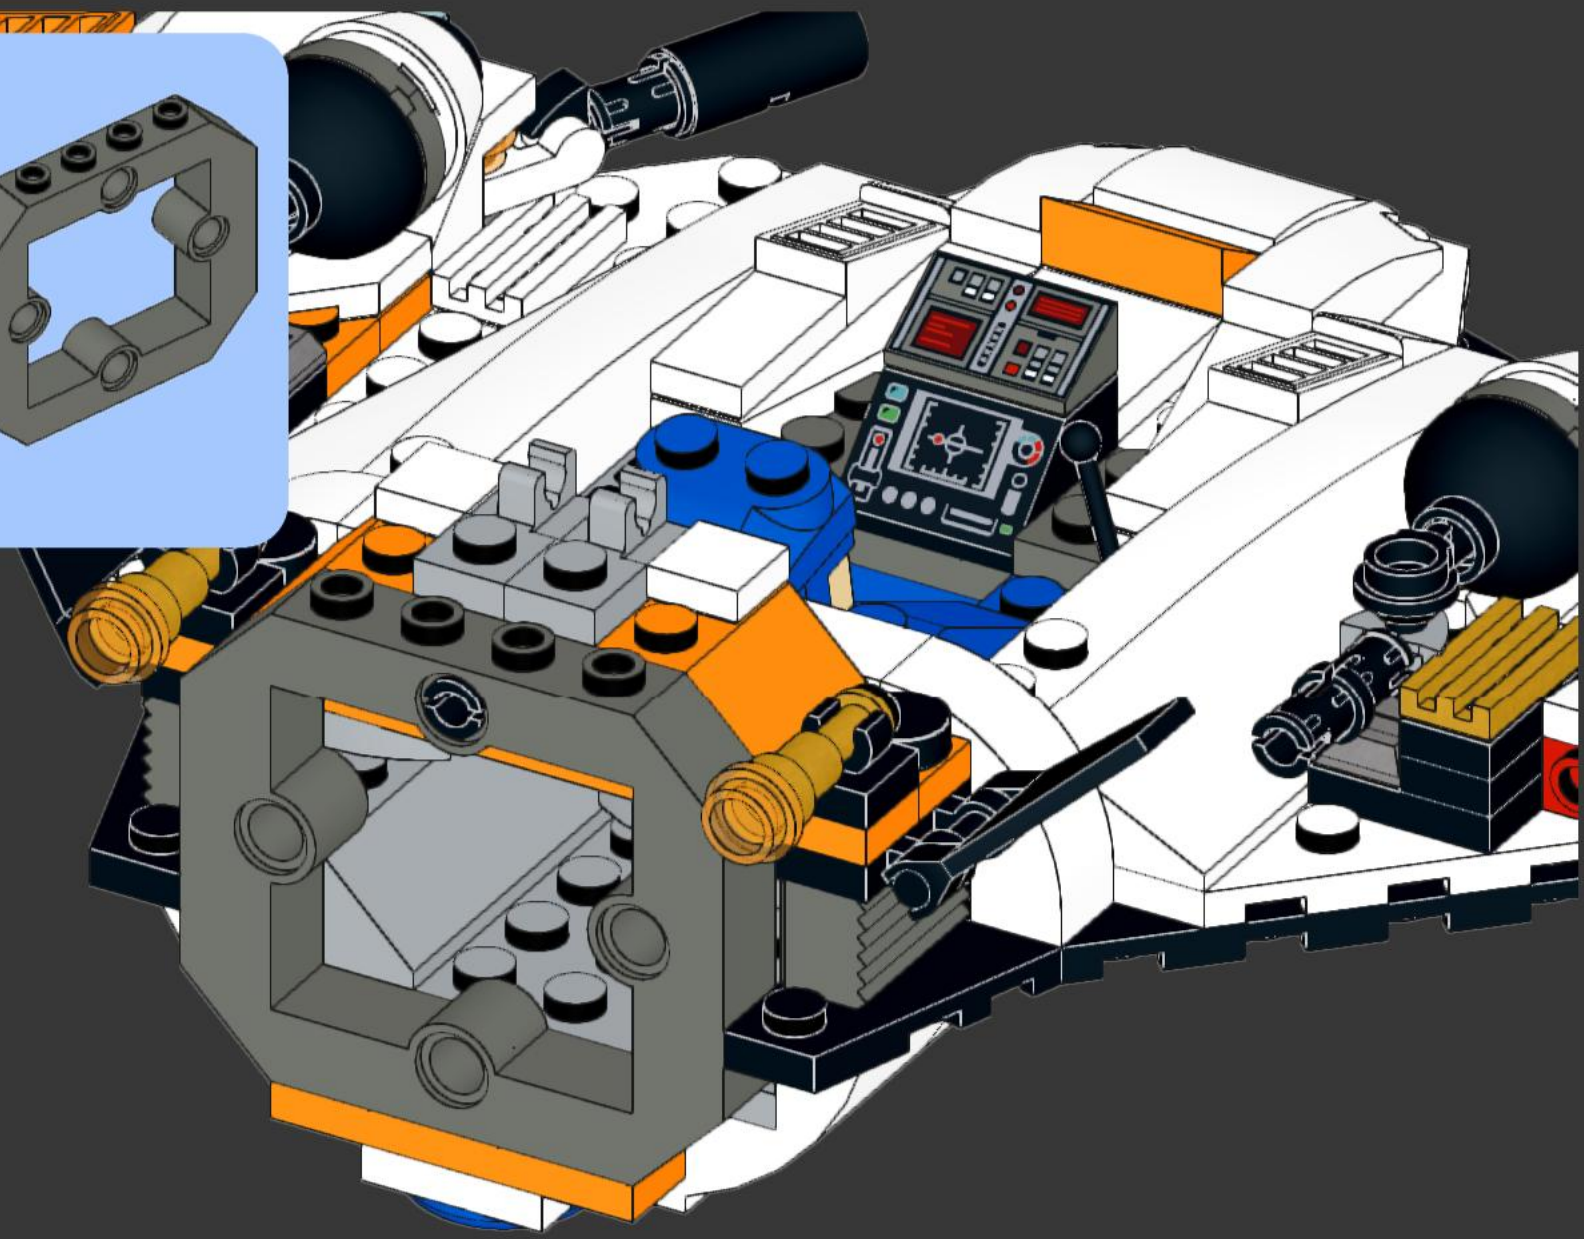

31

32

2x

34

35

36

2x  2x 

This inset box shows the parts required for step 39: two black Technic pins and two orange Technic 1x11 beams. The pins are shown in a vertical orientation, and the beams are shown horizontally.

1x 1x

2x 2x 1x

A parts list box with a light blue background. It contains three items: an orange 1x1 Technic brick with a hole, a white 1x2 Technic brick with two holes, and an orange 1x5 Technic brick with five holes. Below each item is its quantity: '2x', '2x', and '1x' respectively.