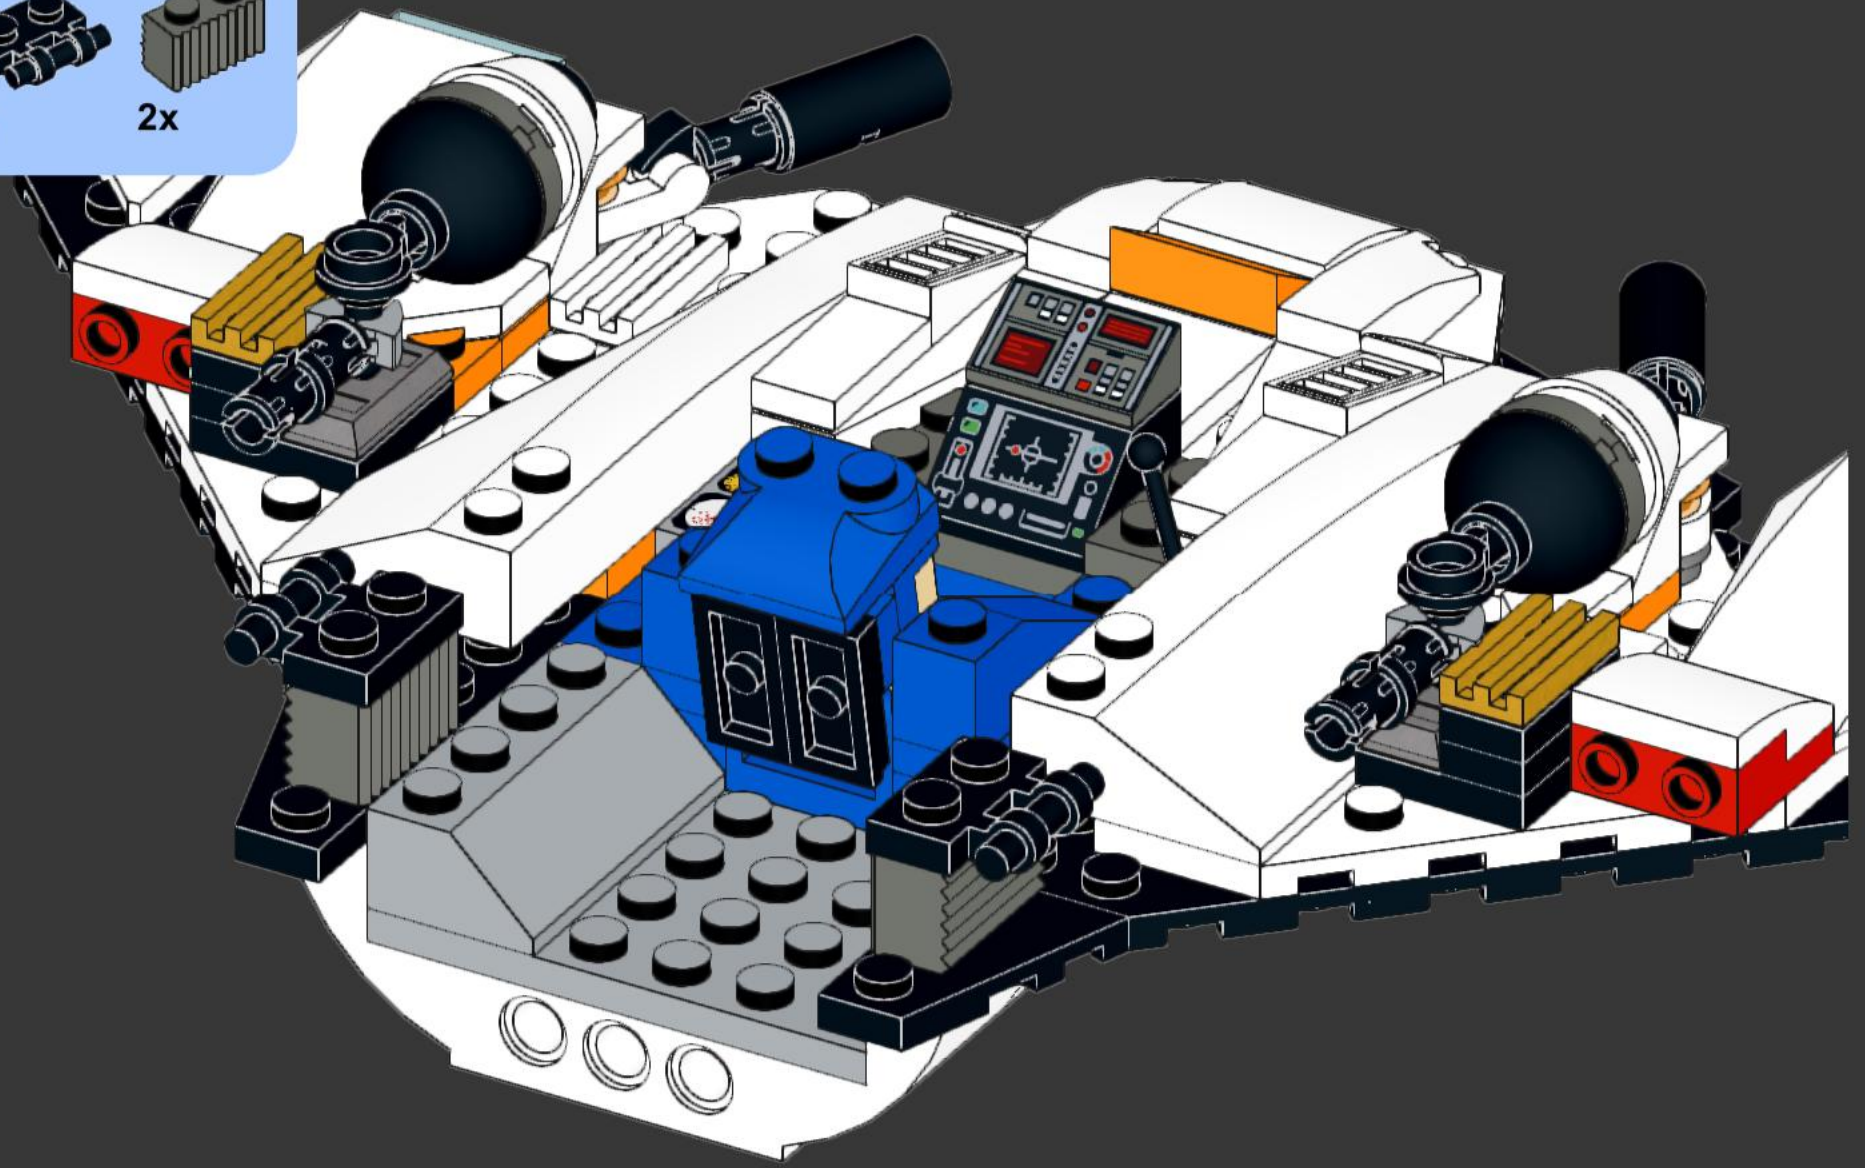

31

32

2x

34

35

36

2x  2x 

This inset box shows the parts required for step 39: two black Technic pins and two orange Technic 1x11 beams. The pins are shown in a vertical orientation, and the beams are shown horizontally.