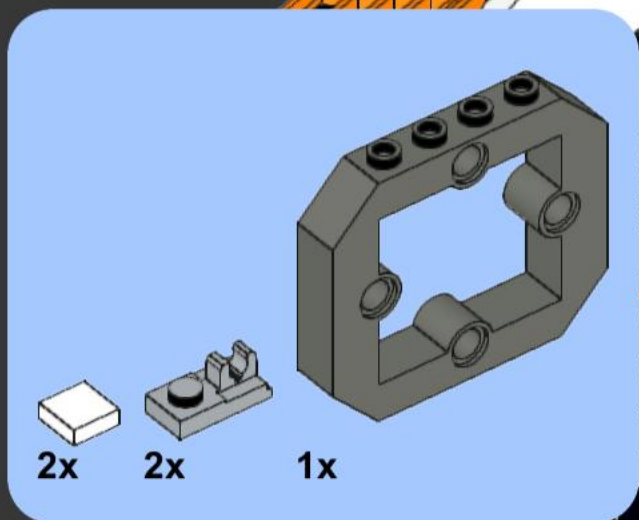

31

32

2x

34

35

36

2x  2x 

This inset box shows the parts required for step 39: two black Technic pins and two orange Technic 1x11 beams. The pins are shown in a vertical orientation, and the beams are shown horizontally.

1x 1x

2x 2x 1x

A parts list box with a light blue background. It contains three items: an orange 1x1 Technic brick with a hole, a white 1x2 Technic brick with two holes, and an orange 1x5 Technic brick with five holes. Below each item is its quantity: '2x', '2x', and '1x' respectively.