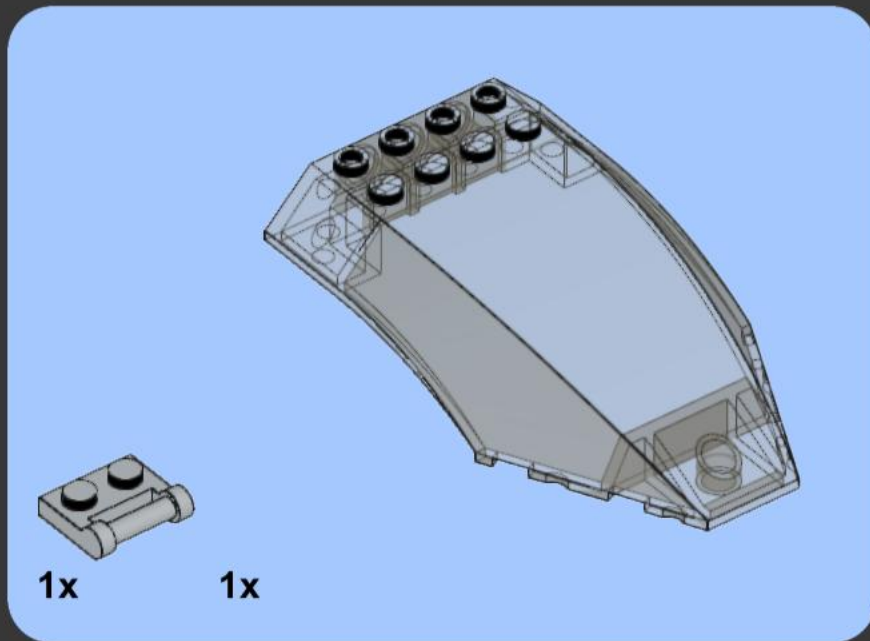

1x 1x

2x 2x 1x

A parts list box with a light blue background. It contains three items: an orange 1x1 Technic brick with a hole, a white 1x2 Technic brick with two holes, and an orange 1x5 Technic brick with five holes. Below each item is its quantity: '2x', '2x', and '1x' respectively.