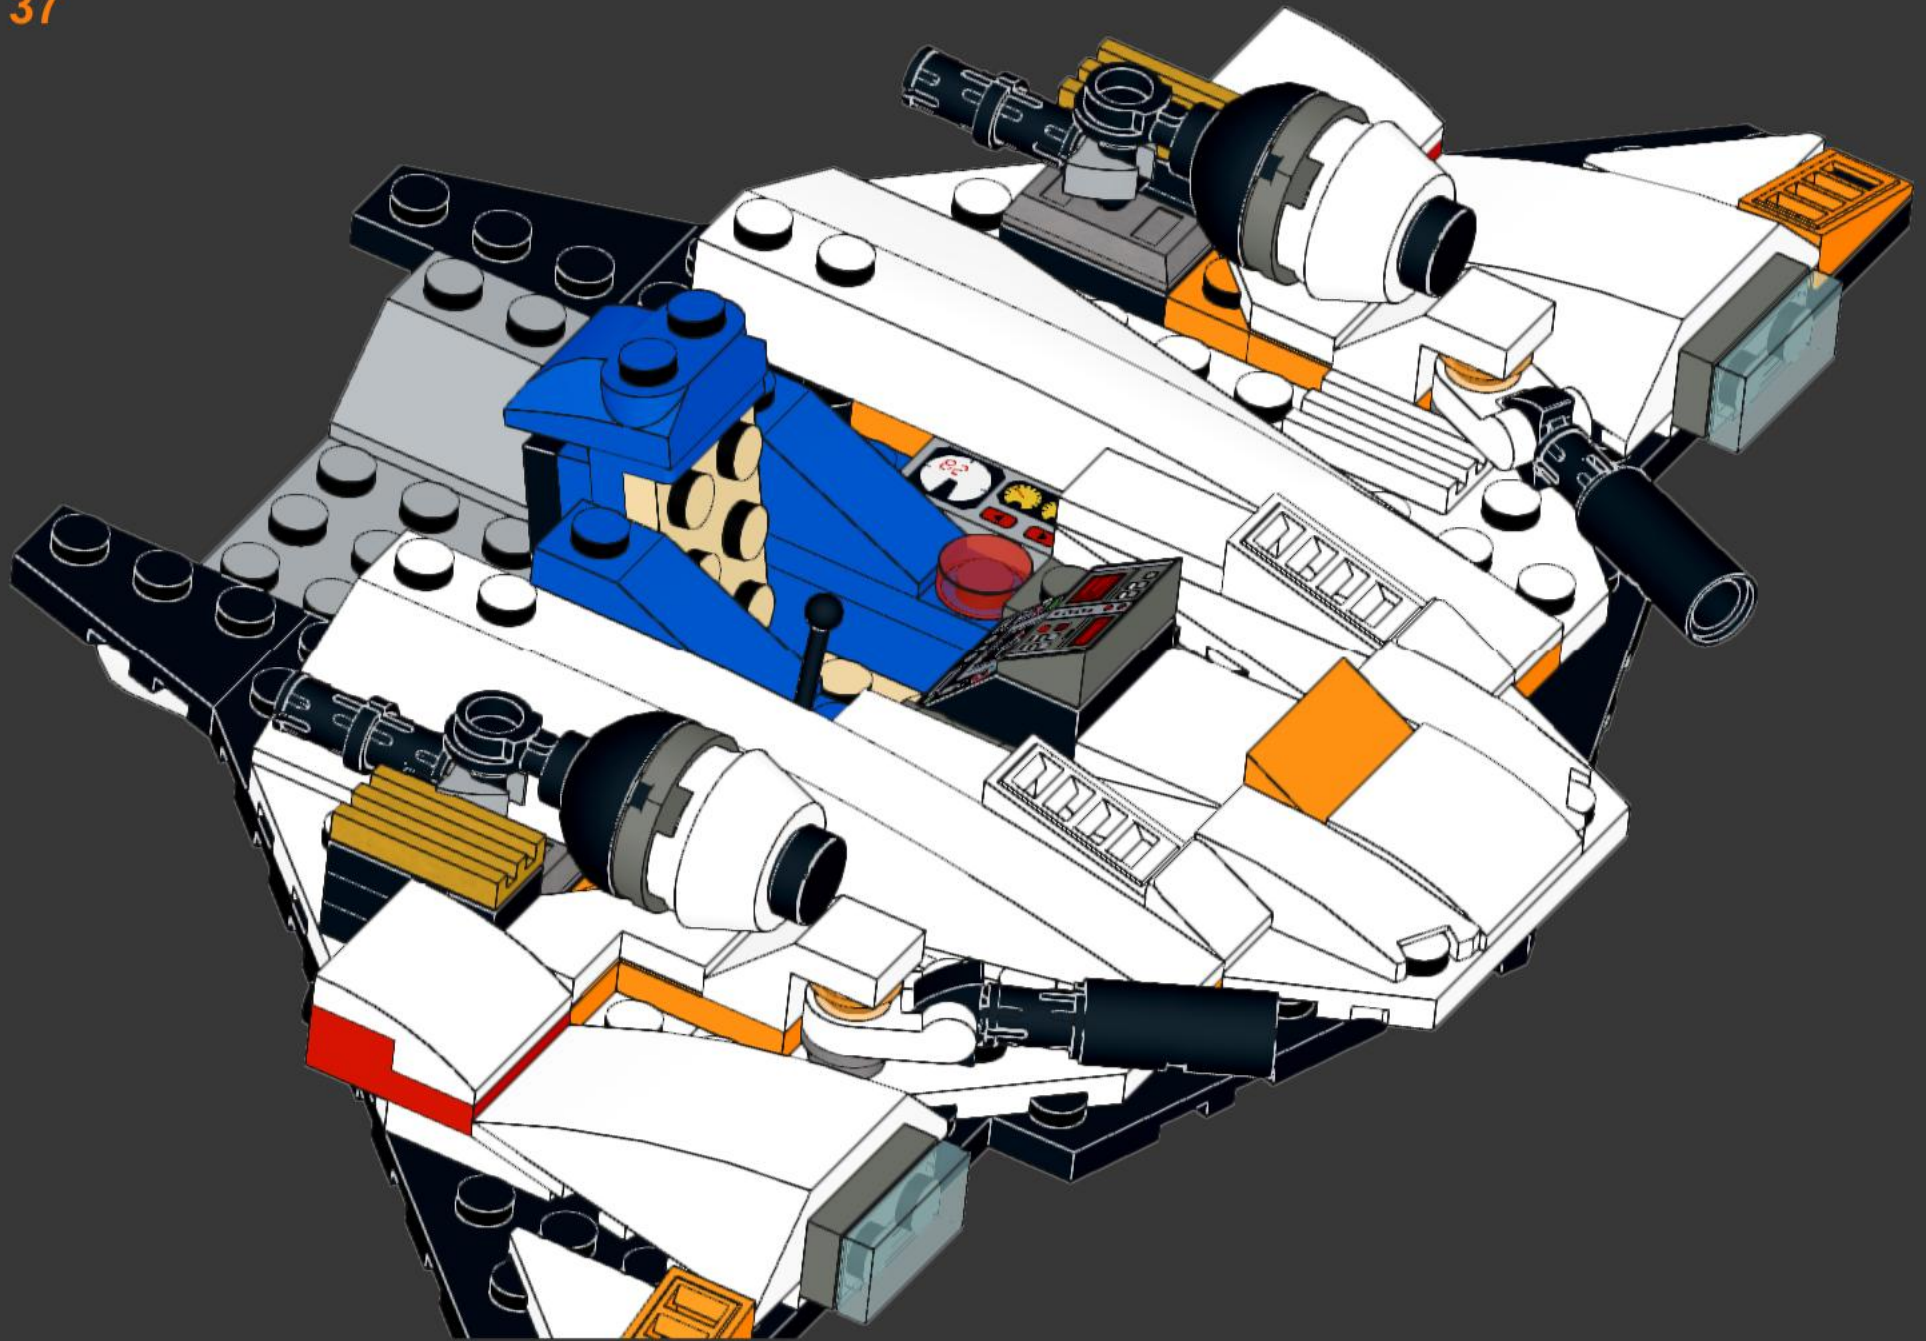

31

32

2x

34

35

36

2x  2x 

This inset box shows the parts required for step 39: two black Technic pins and two orange Technic 1x11 beams. The pins are shown in a vertical orientation, and the beams are shown horizontally.