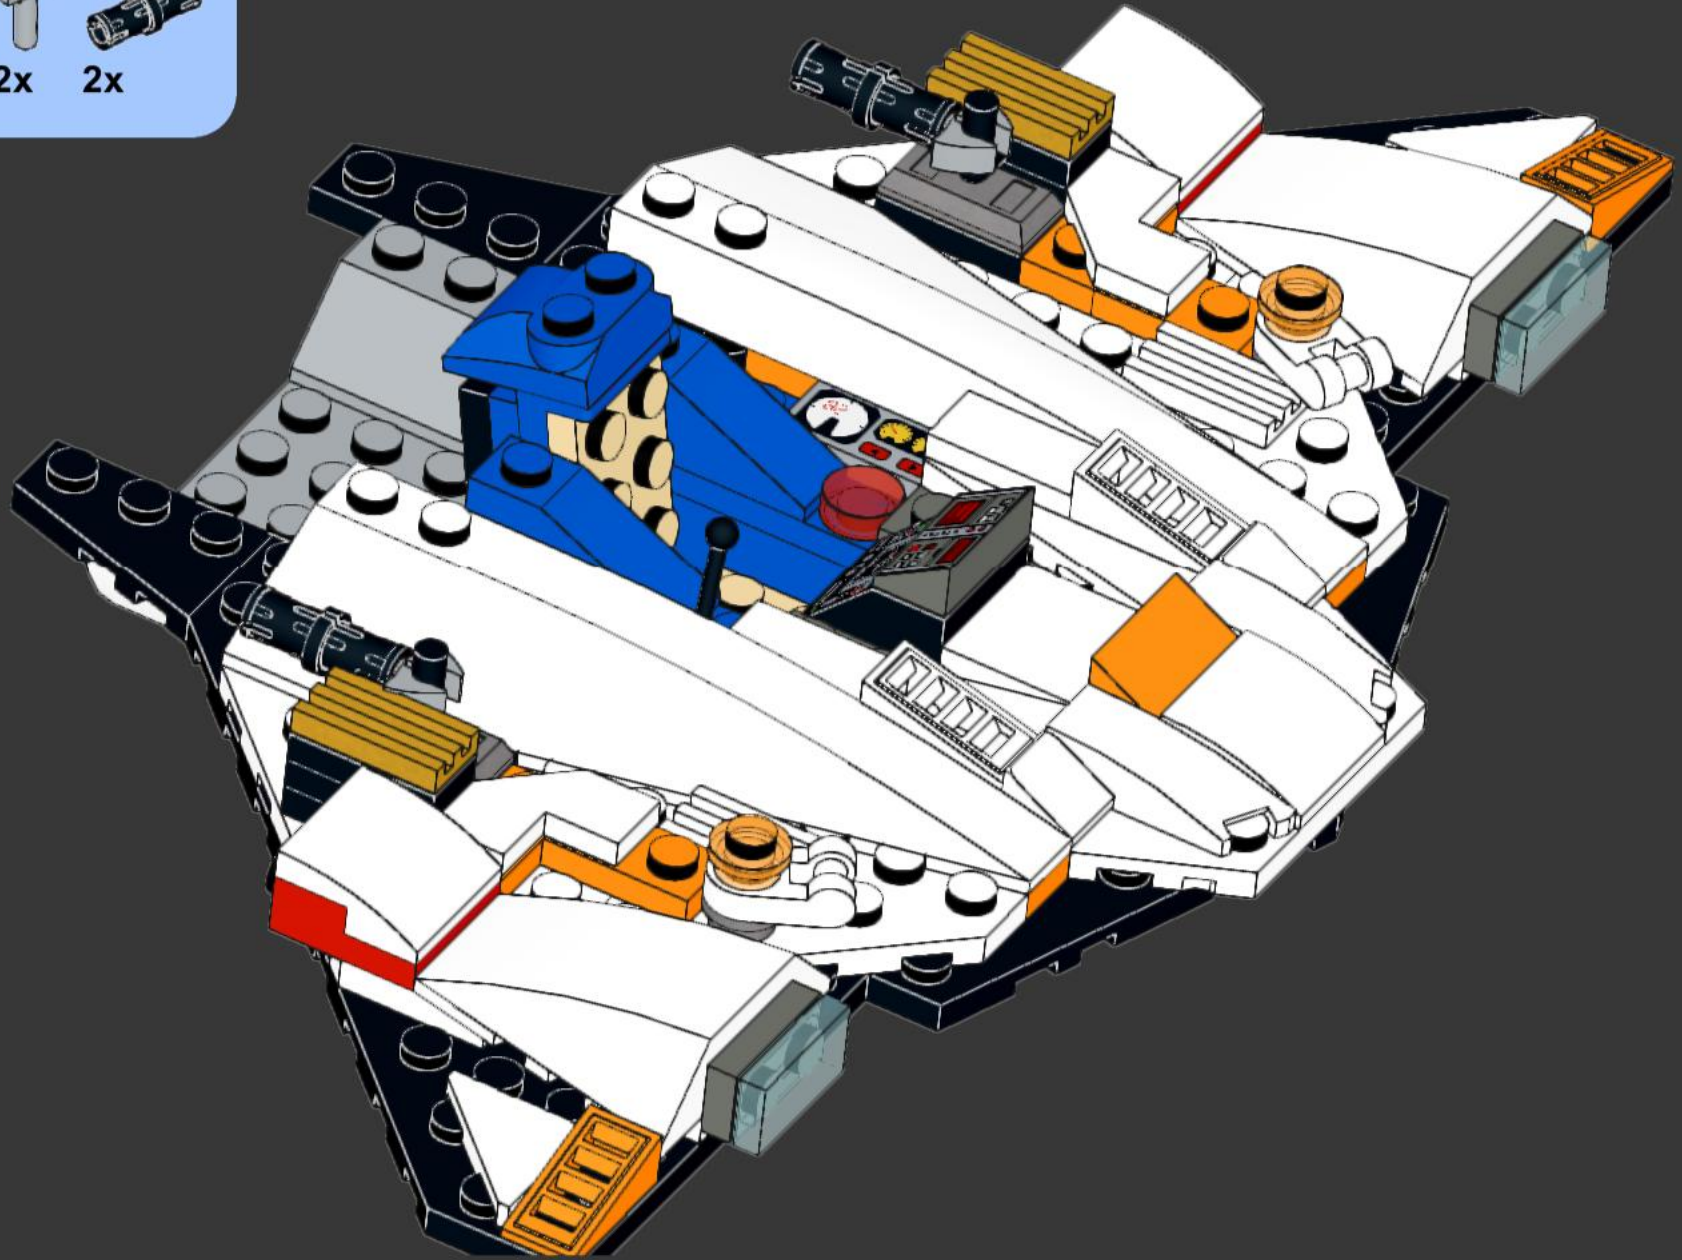

23

2x 2x 2x

26

27

28

29

2x

30

31

32

2x

34

35

36

2x  2x 

This inset box shows the parts required for step 39: two black Technic pins and two orange Technic 1x11 beams. The pins are shown in a vertical orientation, and the beams are shown horizontally.