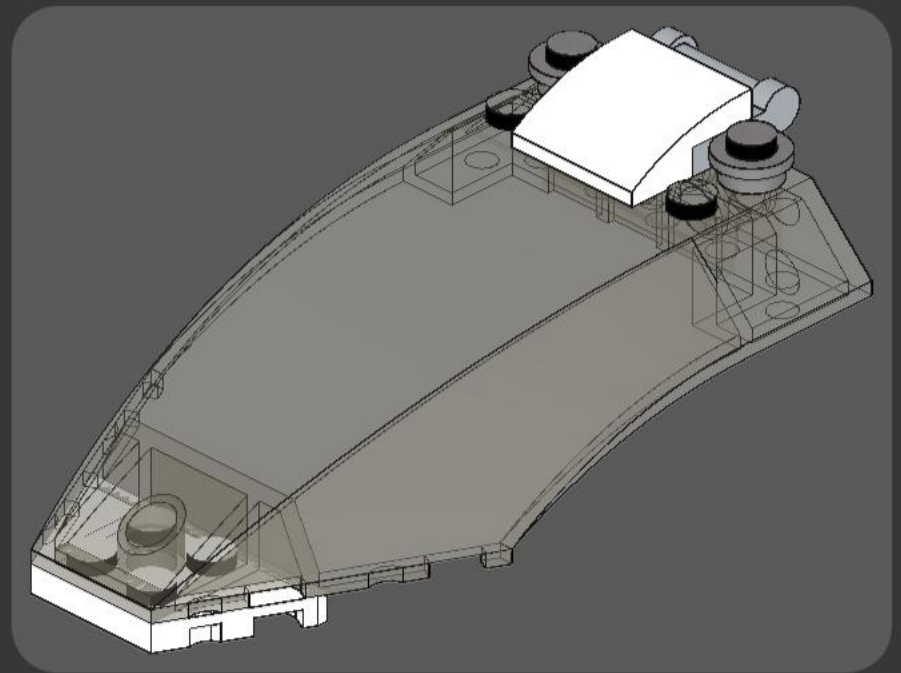

1x 1x

2x 2x 1x

A parts list box with a light blue background. It contains three items: an orange 1x1 Technic brick with a hole, a white 1x2 Technic brick with two holes, and an orange 1x5 Technic brick with five holes. Below each item is its quantity: '2x', '2x', and '1x' respectively.