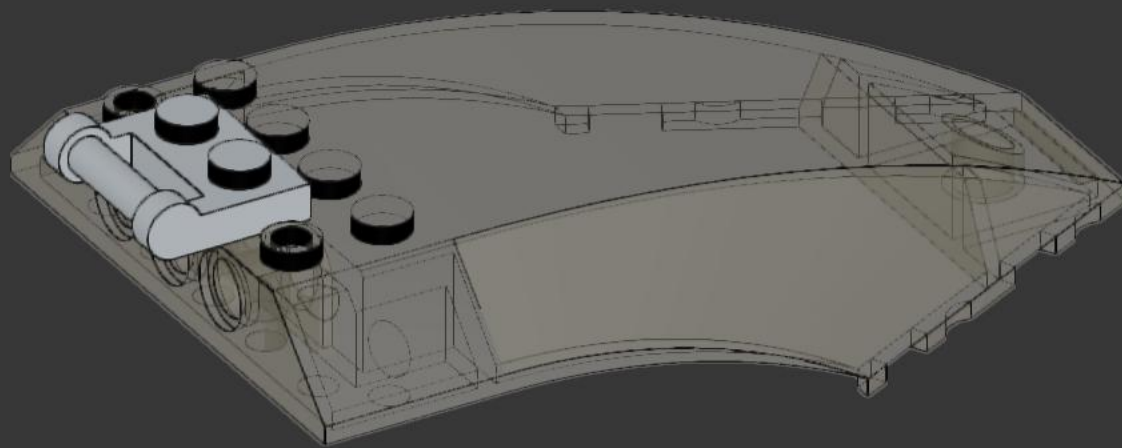

1x 1x

2x 2x 1x

A parts list box with a light blue background. It contains three items: an orange 1x1 Technic brick with a hole, a white 1x2 Technic brick with two holes, and an orange 1x5 Technic brick with five holes. Below each item is its quantity: '2x', '2x', and '1x' respectively.