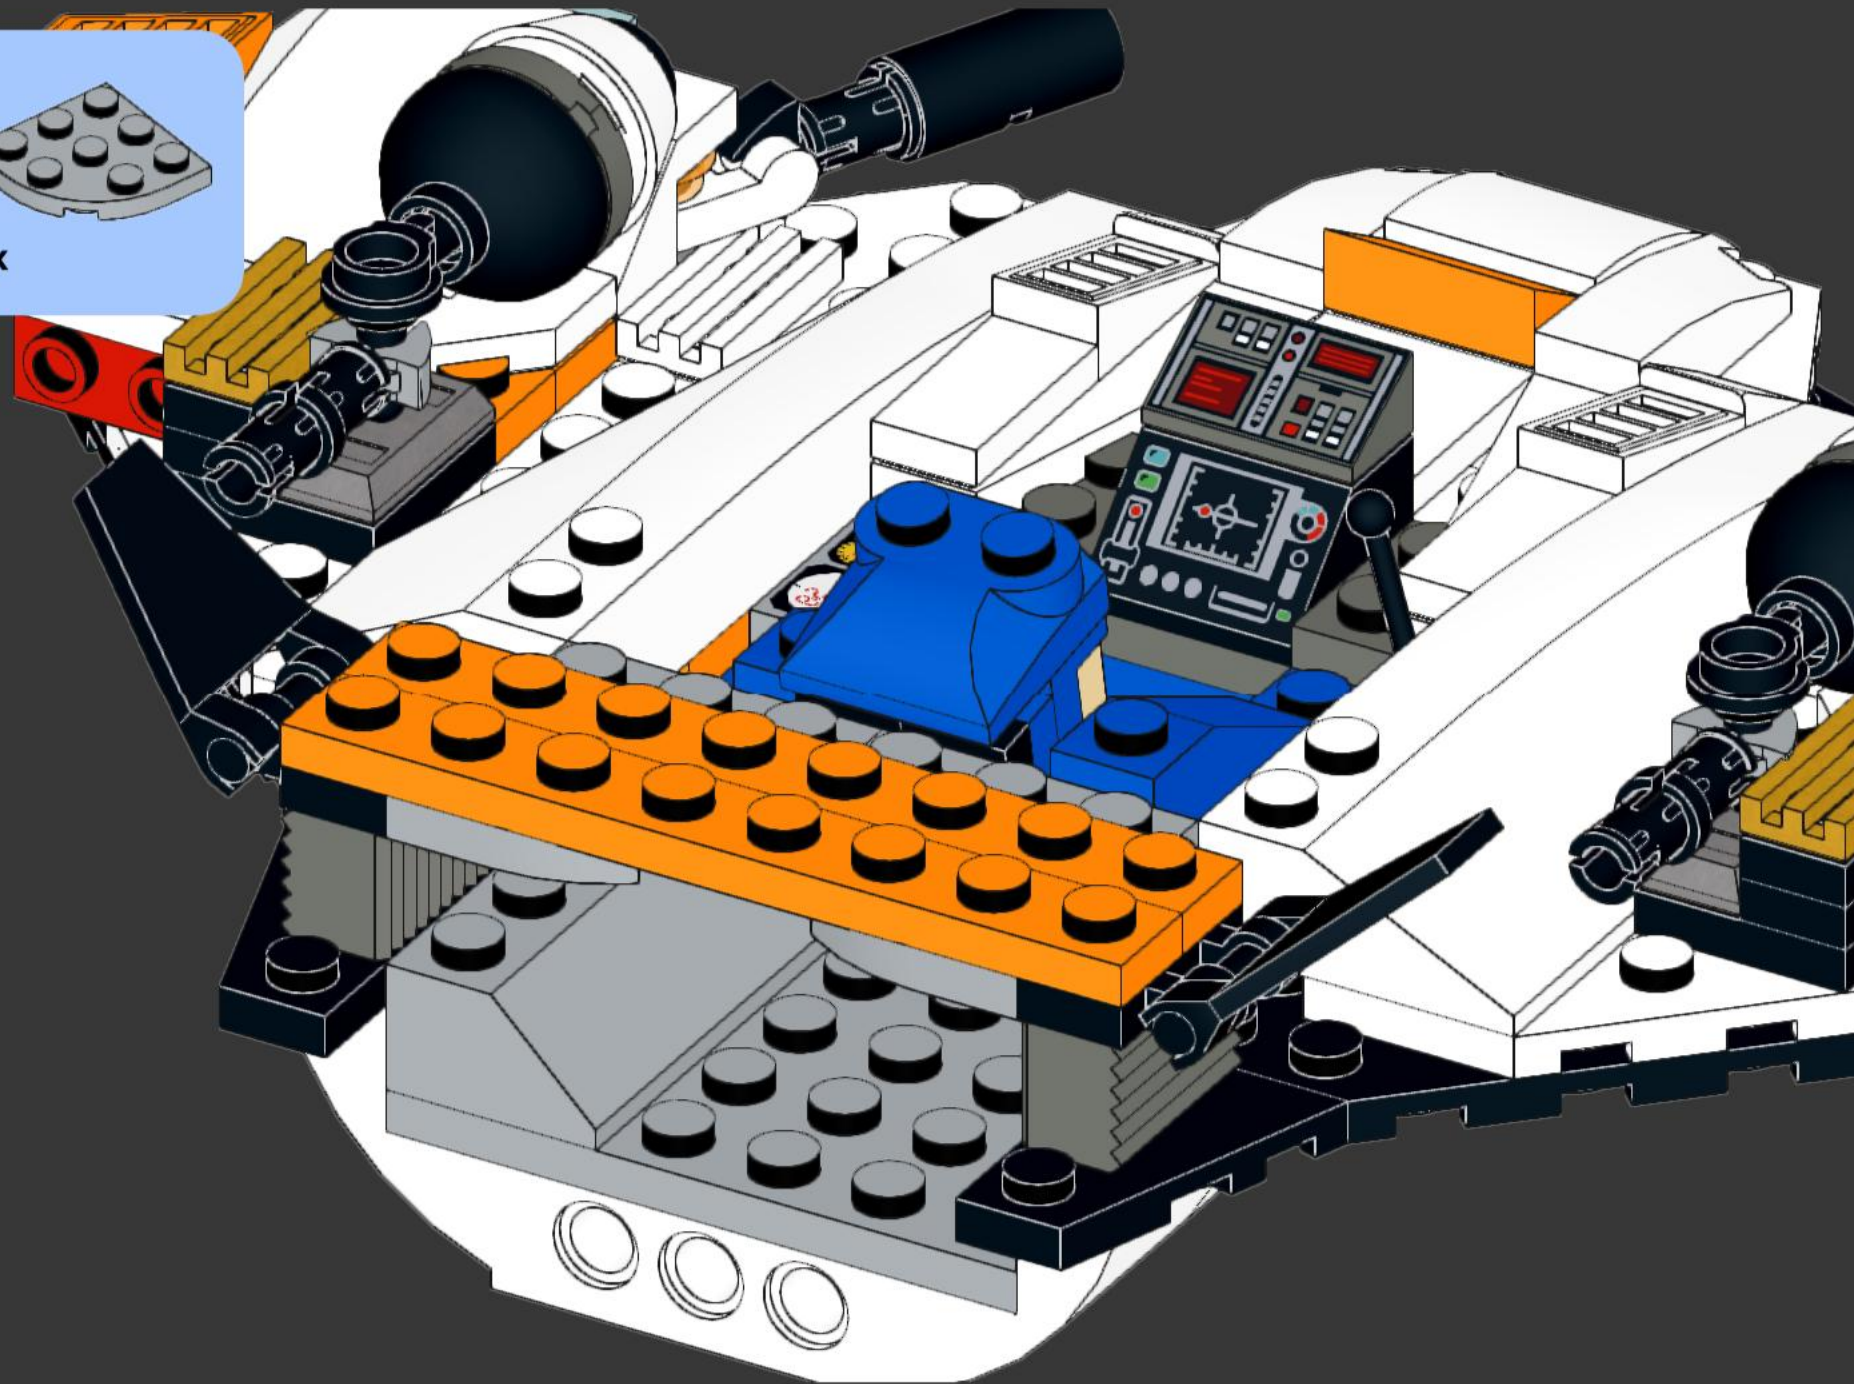

31

32

2x

34

35

36

2x  2x 

This inset box shows the parts required for step 39: two black Technic pins and two orange Technic 1x11 beams. The pins are shown in a vertical orientation, and the beams are shown horizontally.