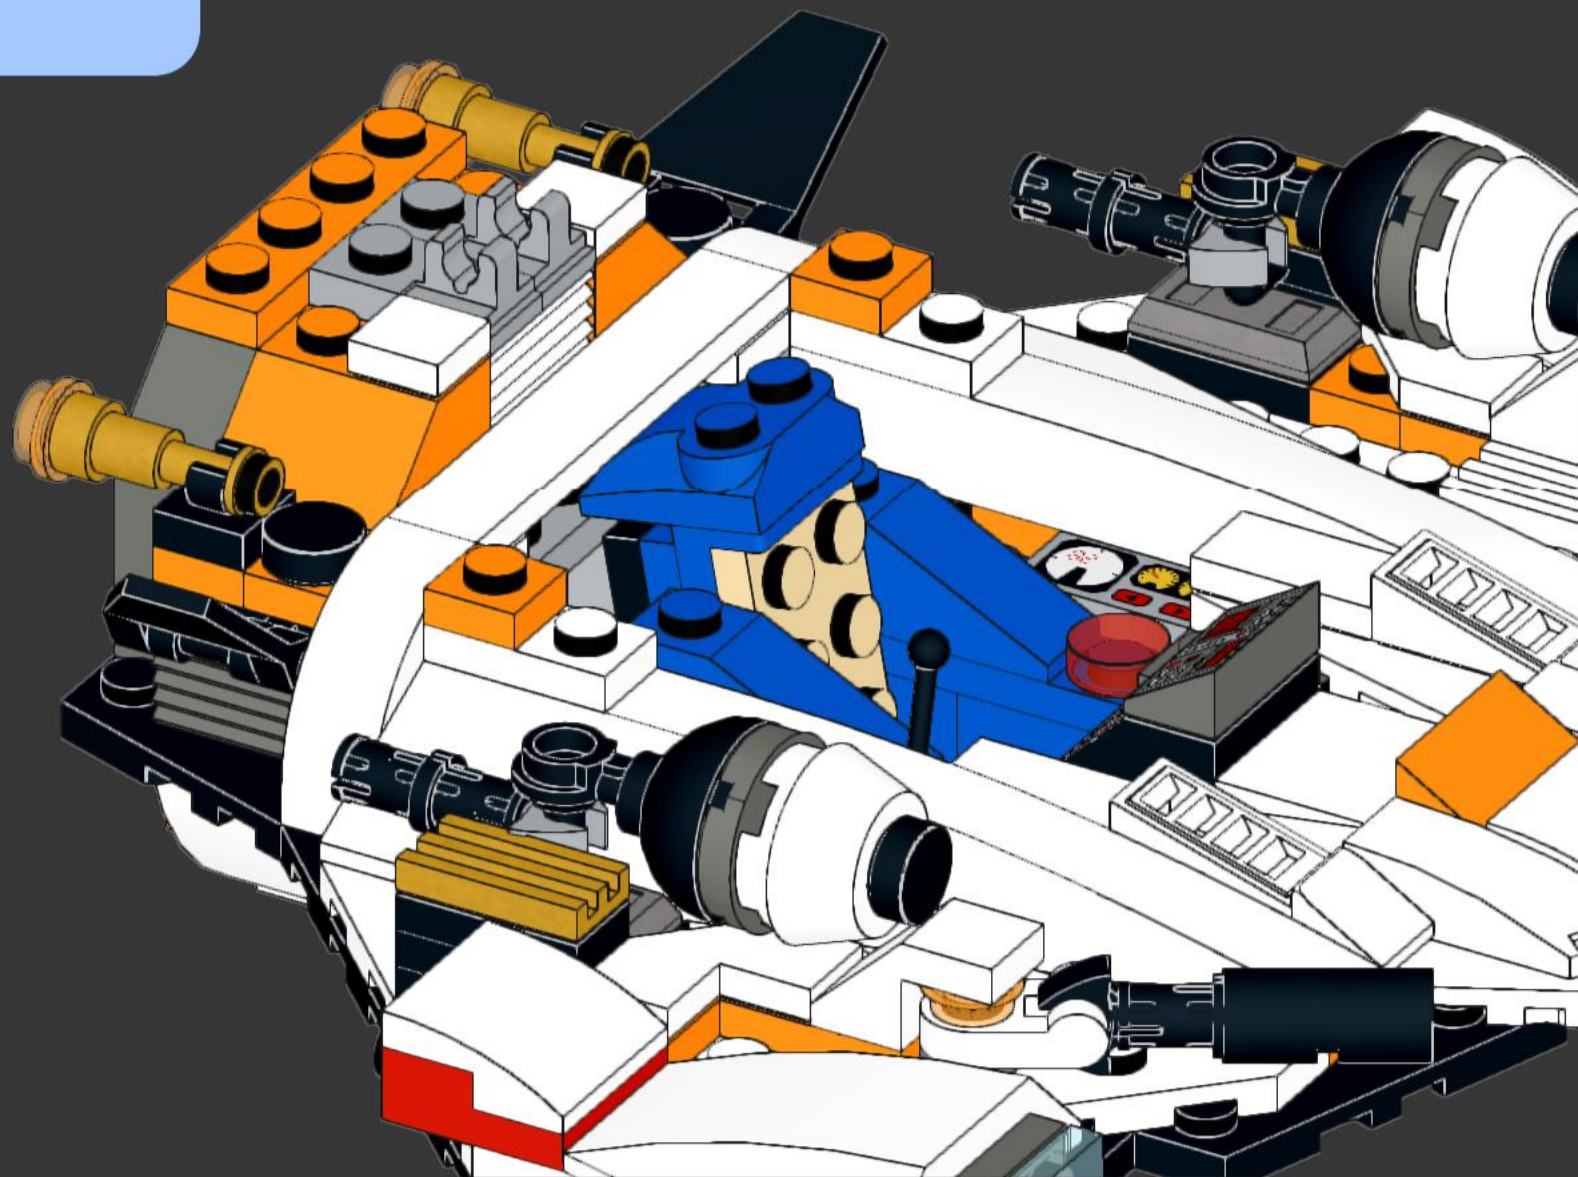

1x 1x

2x 2x 1x

A parts list box with a light blue background. It contains three items: an orange 1x1 Technic brick with a hole, a white 1x2 Technic brick with two holes, and an orange 1x5 Technic brick with five holes. Below each item is its quantity: '2x', '2x', and '1x' respectively.