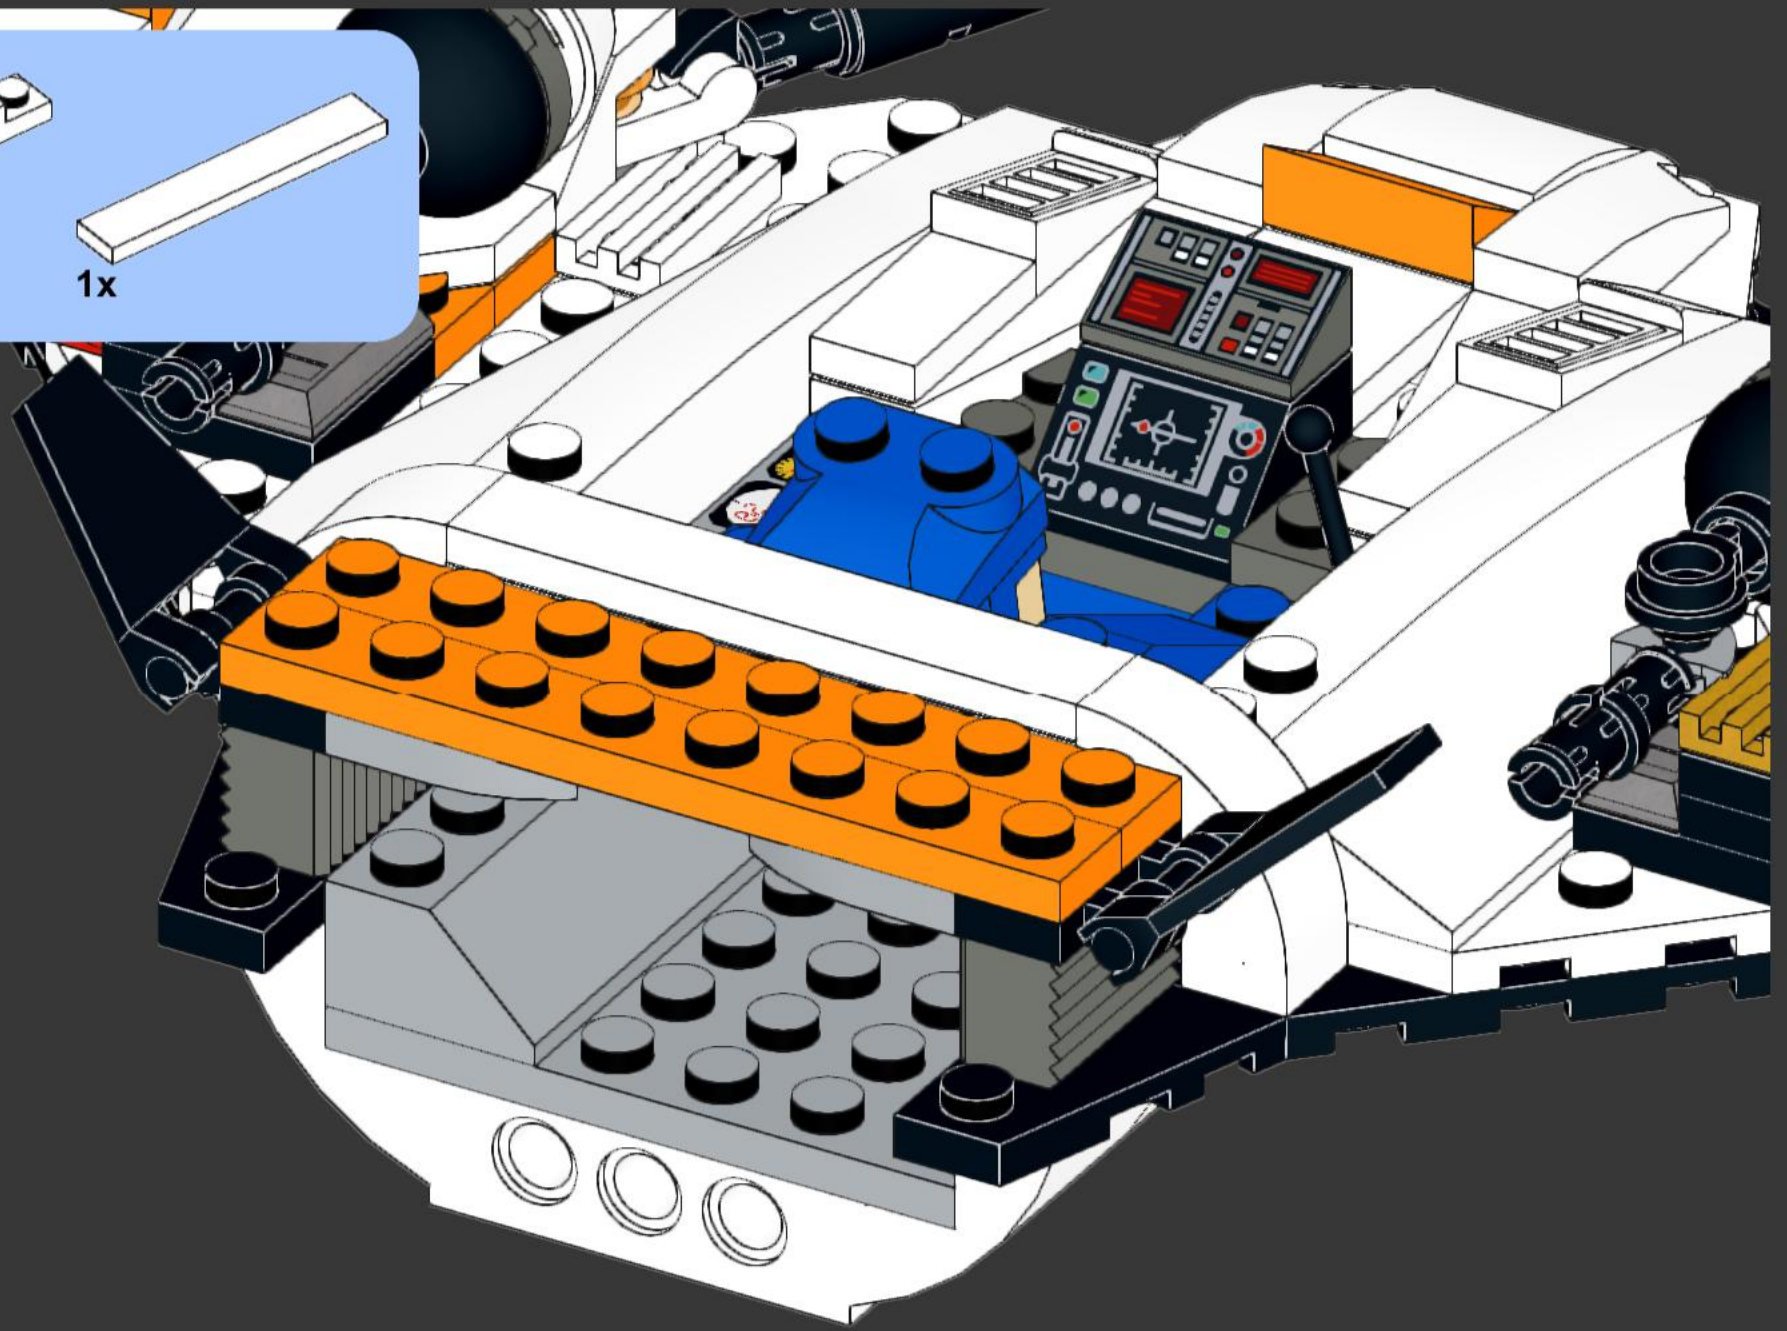

31

32

2x

34

35

36

2x  2x 

This inset box shows the parts required for step 39: two black Technic pins and two orange Technic 1x11 beams. The pins are shown in a vertical orientation, and the beams are shown horizontally.