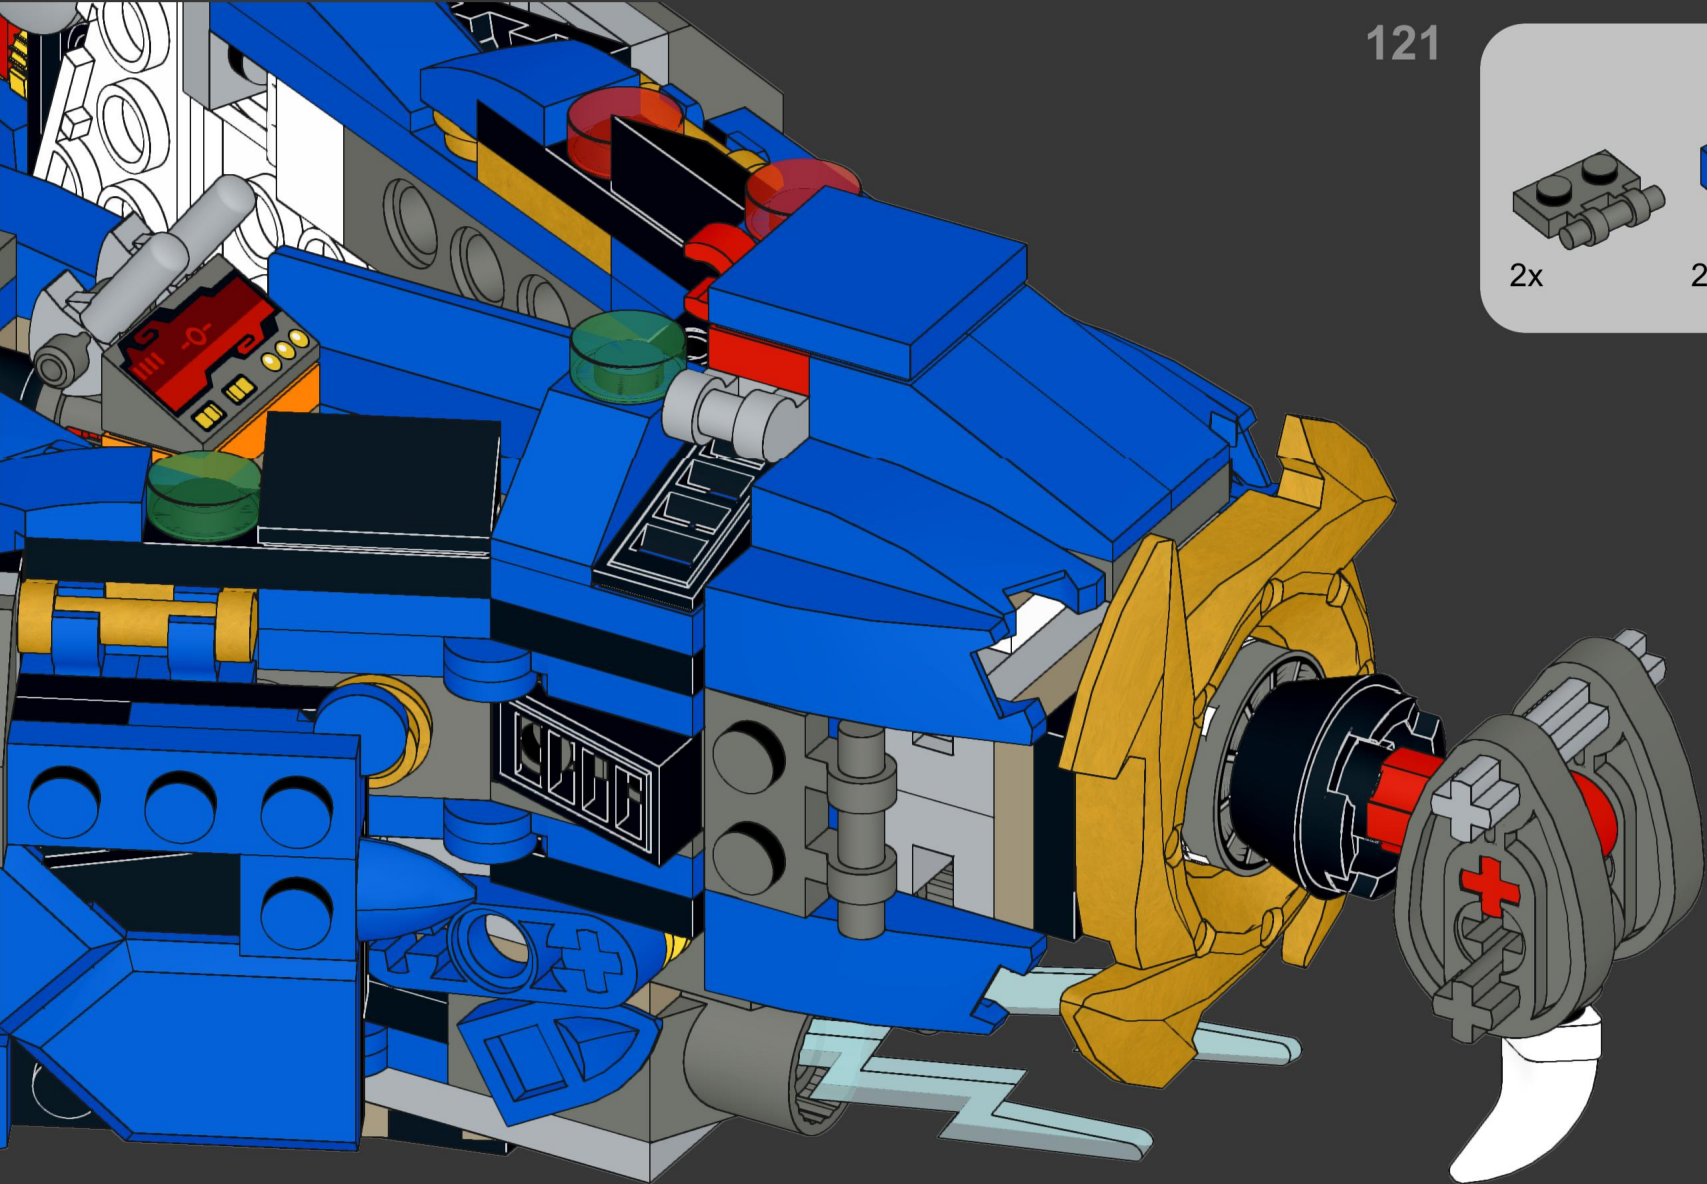

114

115

116

118

119

2x

2x

An inset diagram showing two parts to be used in this step. On the left is a grey Technic connector with two pins and a central hole, labeled '2x'. On the right is a blue L-shaped Technic piece with two holes and a notch, also labeled '2x'.